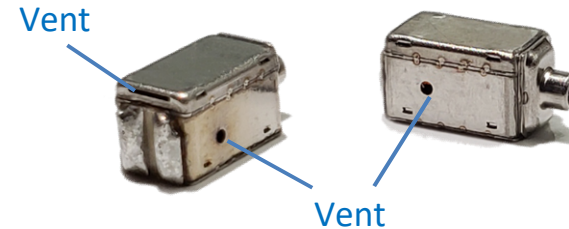

Dual Diaphragm Balanced Armature Driver

Premium Audio

RLQ-34240-000

Full-Range Driver, High-Output

Features

- . Proprietary dual diaphragm delivers best-in-class output / size ratio
- . Woofer / midrange with low THD in multi-driver IEMs
- . Full-range with high output in TWS & single-driver earphones