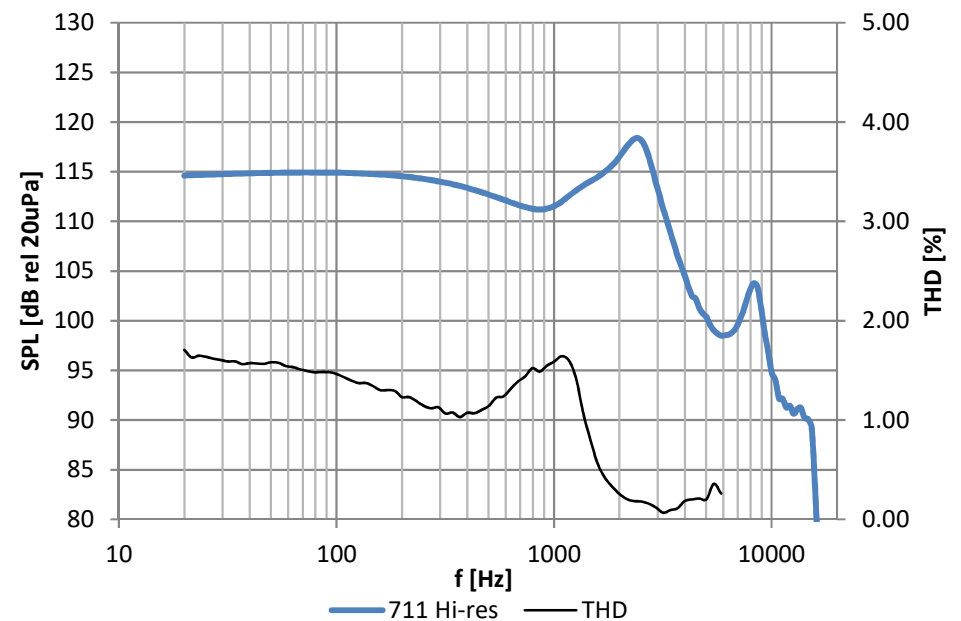

## Typical Performance at 1kHz

Impedance	57	Ohms
Sensitivity to 100mV	111	dB SPL
Sensitivity to 1mW	120	dB SPL
Max SPL <sup>a</sup>	126	dB SPL
THD at 94dB SPL	0.3	%
THD at 100dB SPL	0.4	%

a) SPL at 10% THD

## Testing Condition

using 100mV rms drive signal

- 711 Hi-RES GRAS 403
- THD

## Frequency Response and THD