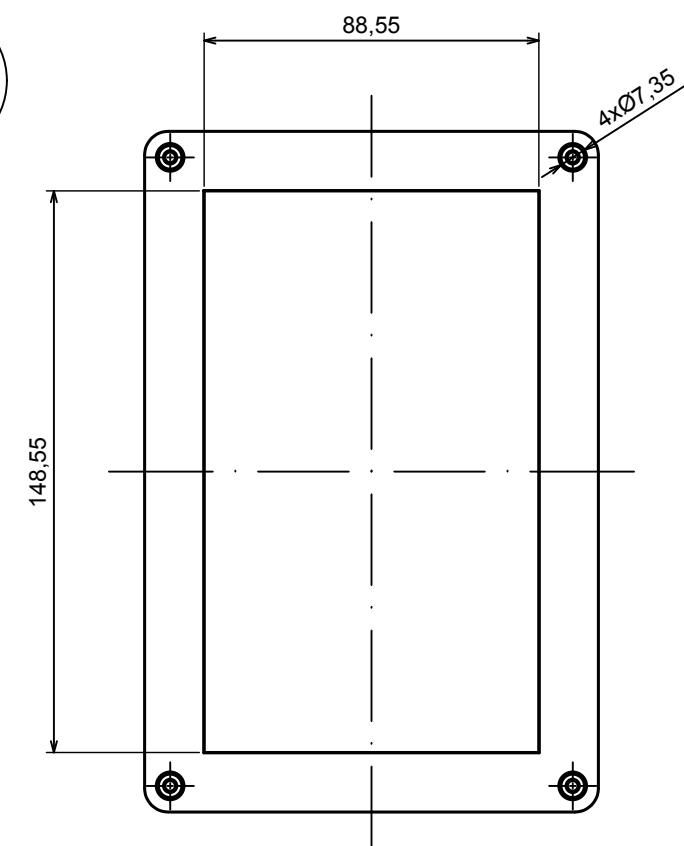

A |

A |

All rights reserved, Copyright Kradox 2020

Product model Enclosure ZP180.120.60SU TM - Assembly

Format: A3 Material: PC, ABS

Scale 1:1 Tolerance: +/- 0.5

All rights reserved, Copyright Kradex 2020

Product model Enclosure ZP180.120.60SU TM - Cover ZP180.120.30S

Format: A3 Material: PC, ABS

Scale 1:2 Tolerance: +/- 0.5