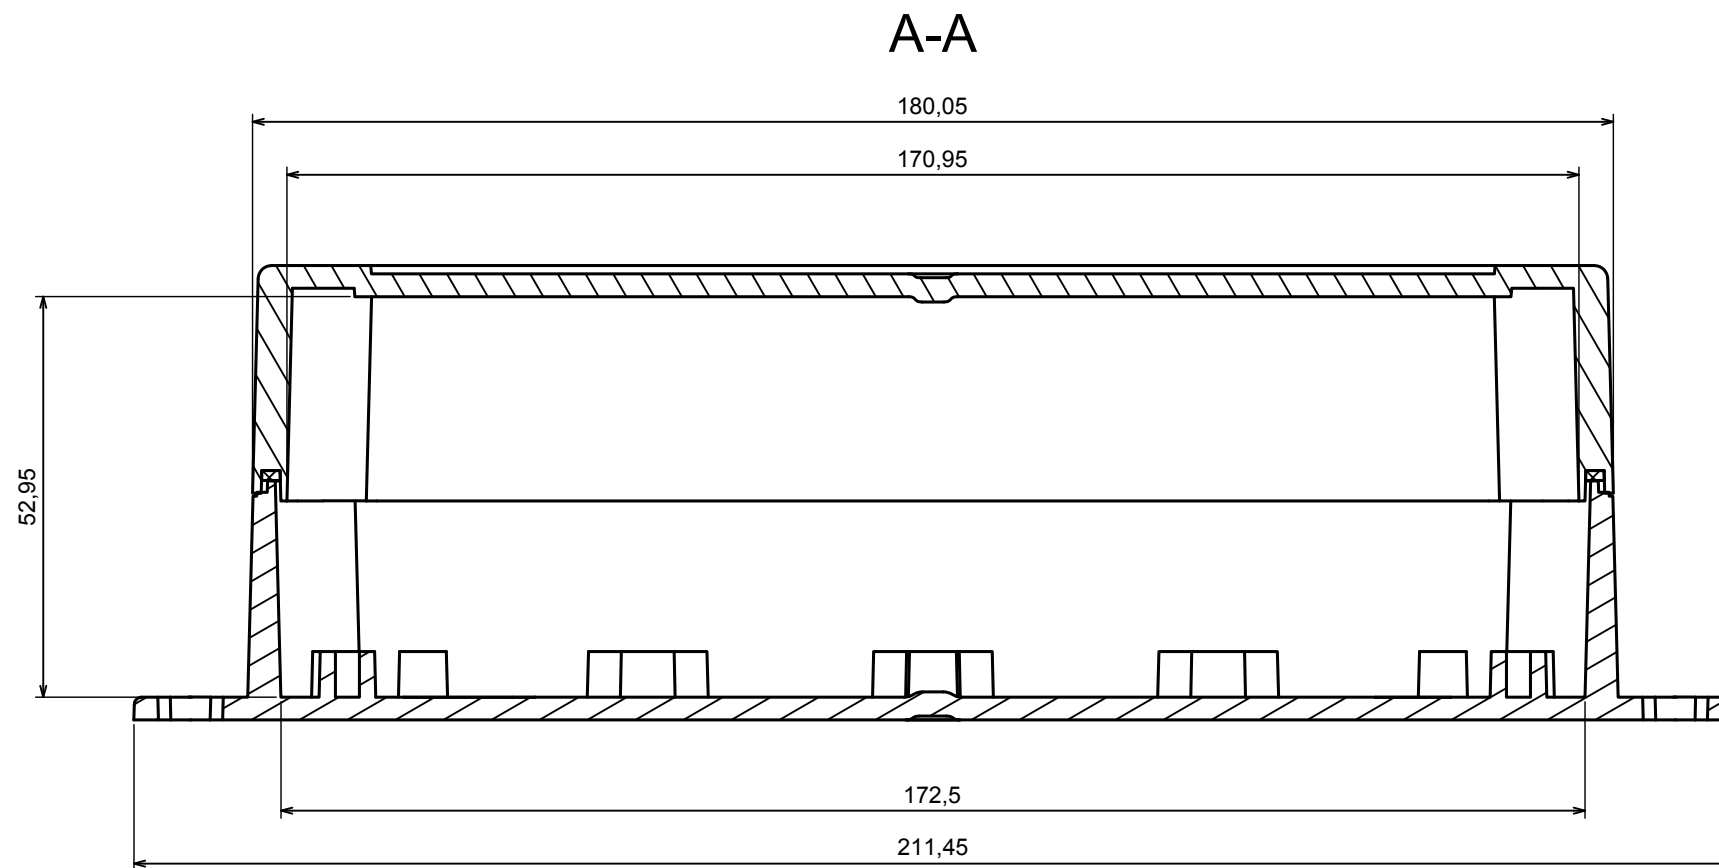

A |

A |

All rights reserved, Copyright Kradox 2020

Product model Enclosure ZP180.120.60SU TM - Assembly

Format: A3 Material: PC, ABS

Scale 1:1 Tolerance: +/- 0.5

All rights reserved, Copyright Kradex 2020

Product model Enclosure ZP180.120.60SU TM - Cover ZP180.120.30S

Format: A3 Material: PC, ABS

Scale 1:2 Tolerance: +/- 0.5