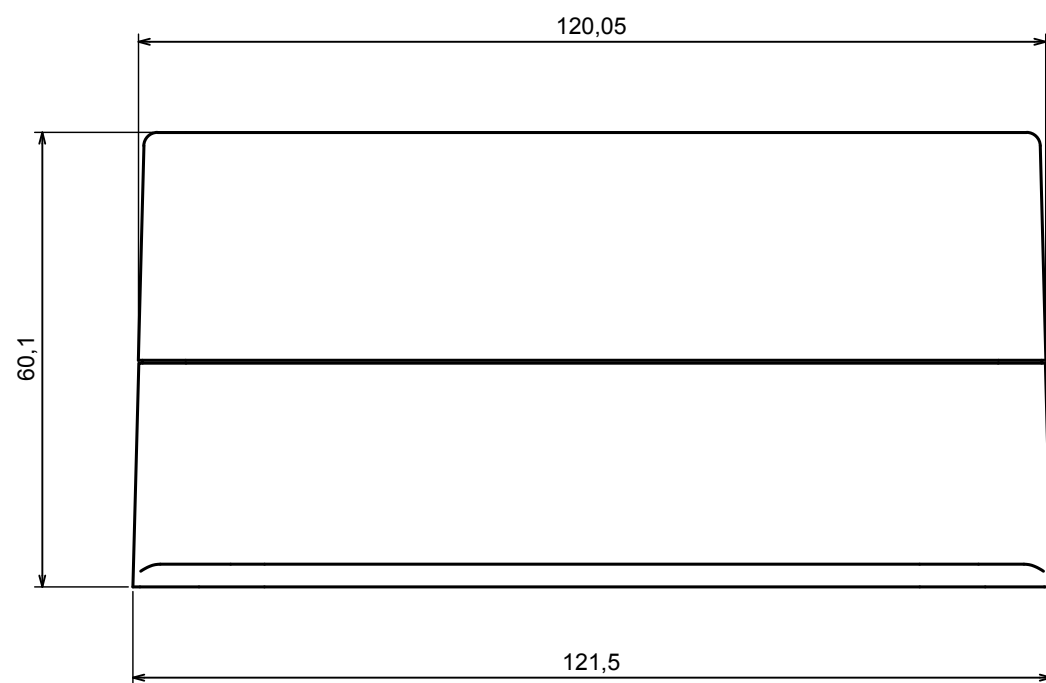

A |

A |

All rights reserved, Copyright Kradox 2020

Product model Enclosure ZP180.120.60SU TM - Assembly

Format: A3 Material: PC, ABS

Scale 1:1 Tolerance: +/- 0.5

All rights reserved, Copyright Kradex 2020

Product model Enclosure ZP180.120.60SU TM - Cover ZP180.120.30S

Format: A3 Material: PC, ABS

Scale 1:2 Tolerance: +/- 0.5