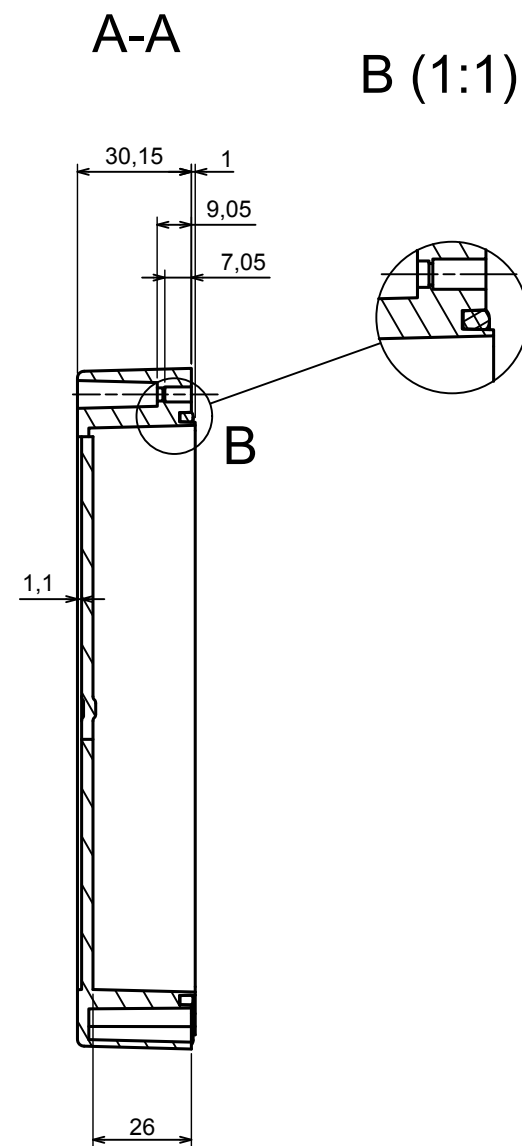

A |

A |

All rights reserved, Copyright Kradox 2020

Product model Enclosure ZP180.120.60SU TM - Assembly

Format: A3 Material: PC, ABS

Scale 1:1 Tolerance: +/- 0.5

All rights reserved, Copyright Kradex 2020

Product model Enclosure ZP180.120.60SU TM - Cover ZP180.120.30S

Format: A3 Material: PC, ABS

Scale 1:2 Tolerance: +/- 0.5