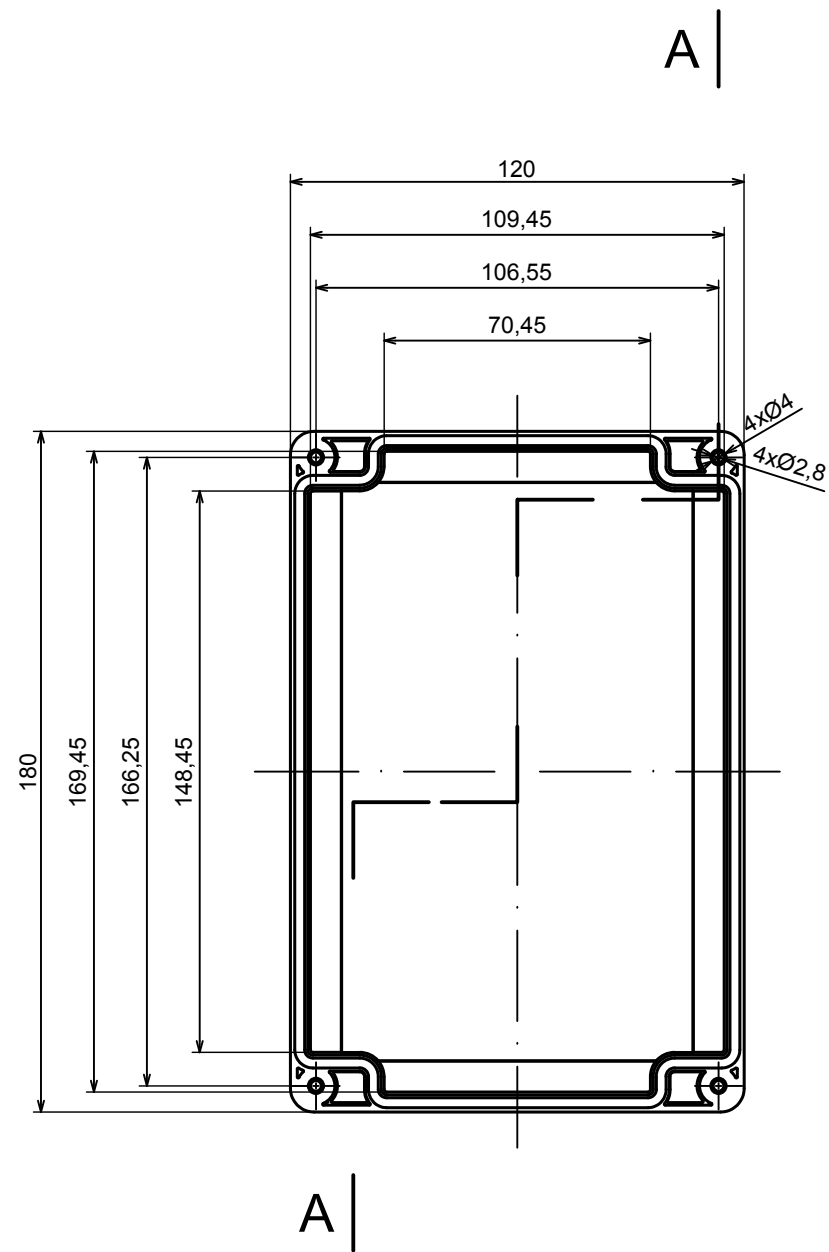

A |

A |

All rights reserved, Copyright Kradox 2020

Product model Enclosure ZP180.120.60SU TM - Assembly

Format: A3 Material: PC, ABS

Scale 1:1 Tolerance: +/- 0.5

All rights reserved, Copyright Kradex 2020

Product model Enclosure ZP180.120.60SU TM - Cover ZP180.120.30S

Format: A3 Material: PC, ABS

Scale 1:2 Tolerance: +/- 0.5