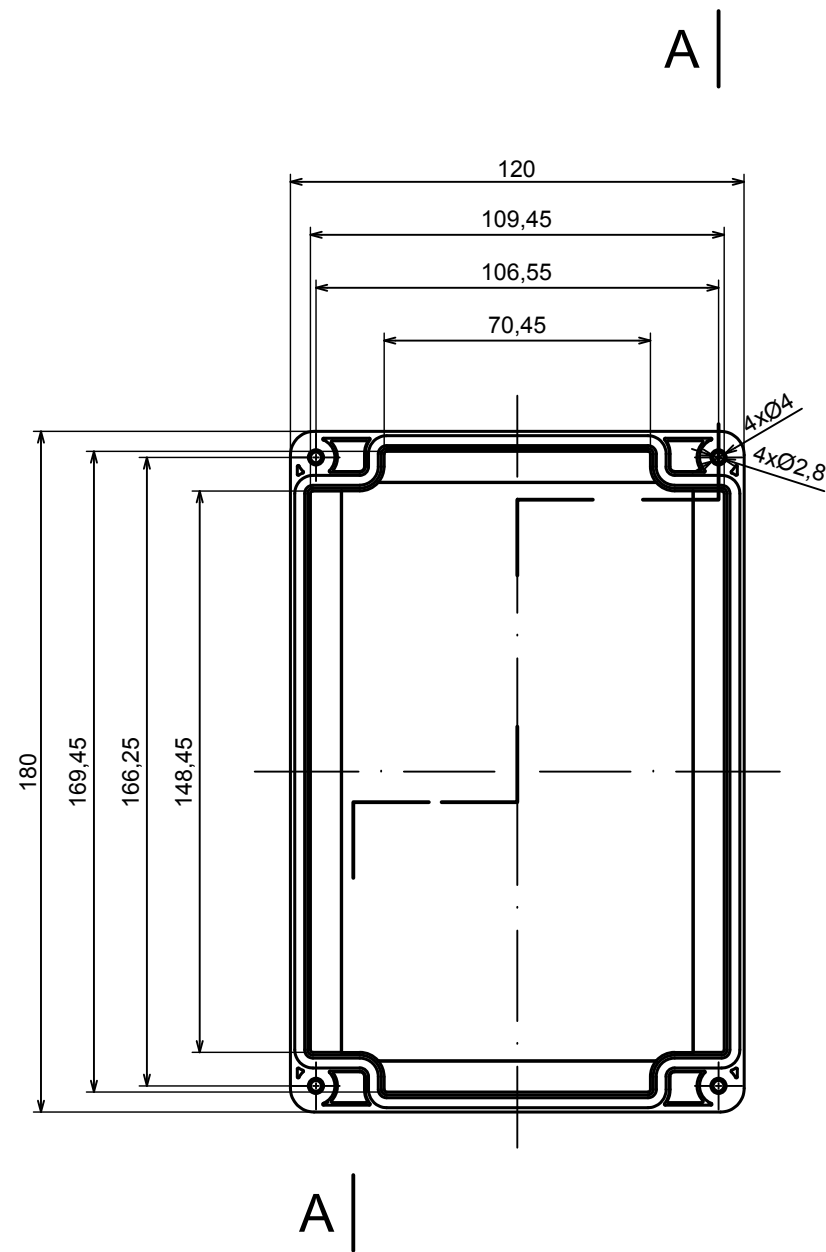

A |

A |

All rights reserved, Copyright Kradox 2020

Product model Enclosure ZP180.120.60SU TM - Assembly

Format: A3 Material: PC, ABS

Scale 1:1 Tolerance: +/- 0.5

B (1:1)

A-A

C (1:1)

A |

All rights reserved, Copyright Kradex 2020

Product model: Enclosure ZP180.120.60SU TM - Base ZP180.120.30U TM

Format: A3 Material: PC, ABS

Scale 1:2 Tolerance: +/- 0.5

All rights reserved, Copyright Kradex 2020

Product model Enclosure ZP180.120.60SU TM - Cover ZP180.120.30S

Format: A3 Material: PC, ABS

Scale 1:2 Tolerance: +/- 0.5

X-ON Electronics

Largest Supplier of Electrical and Electronic Components

Click to view similar products for [Enclosures, Boxes & Cases](#) category: