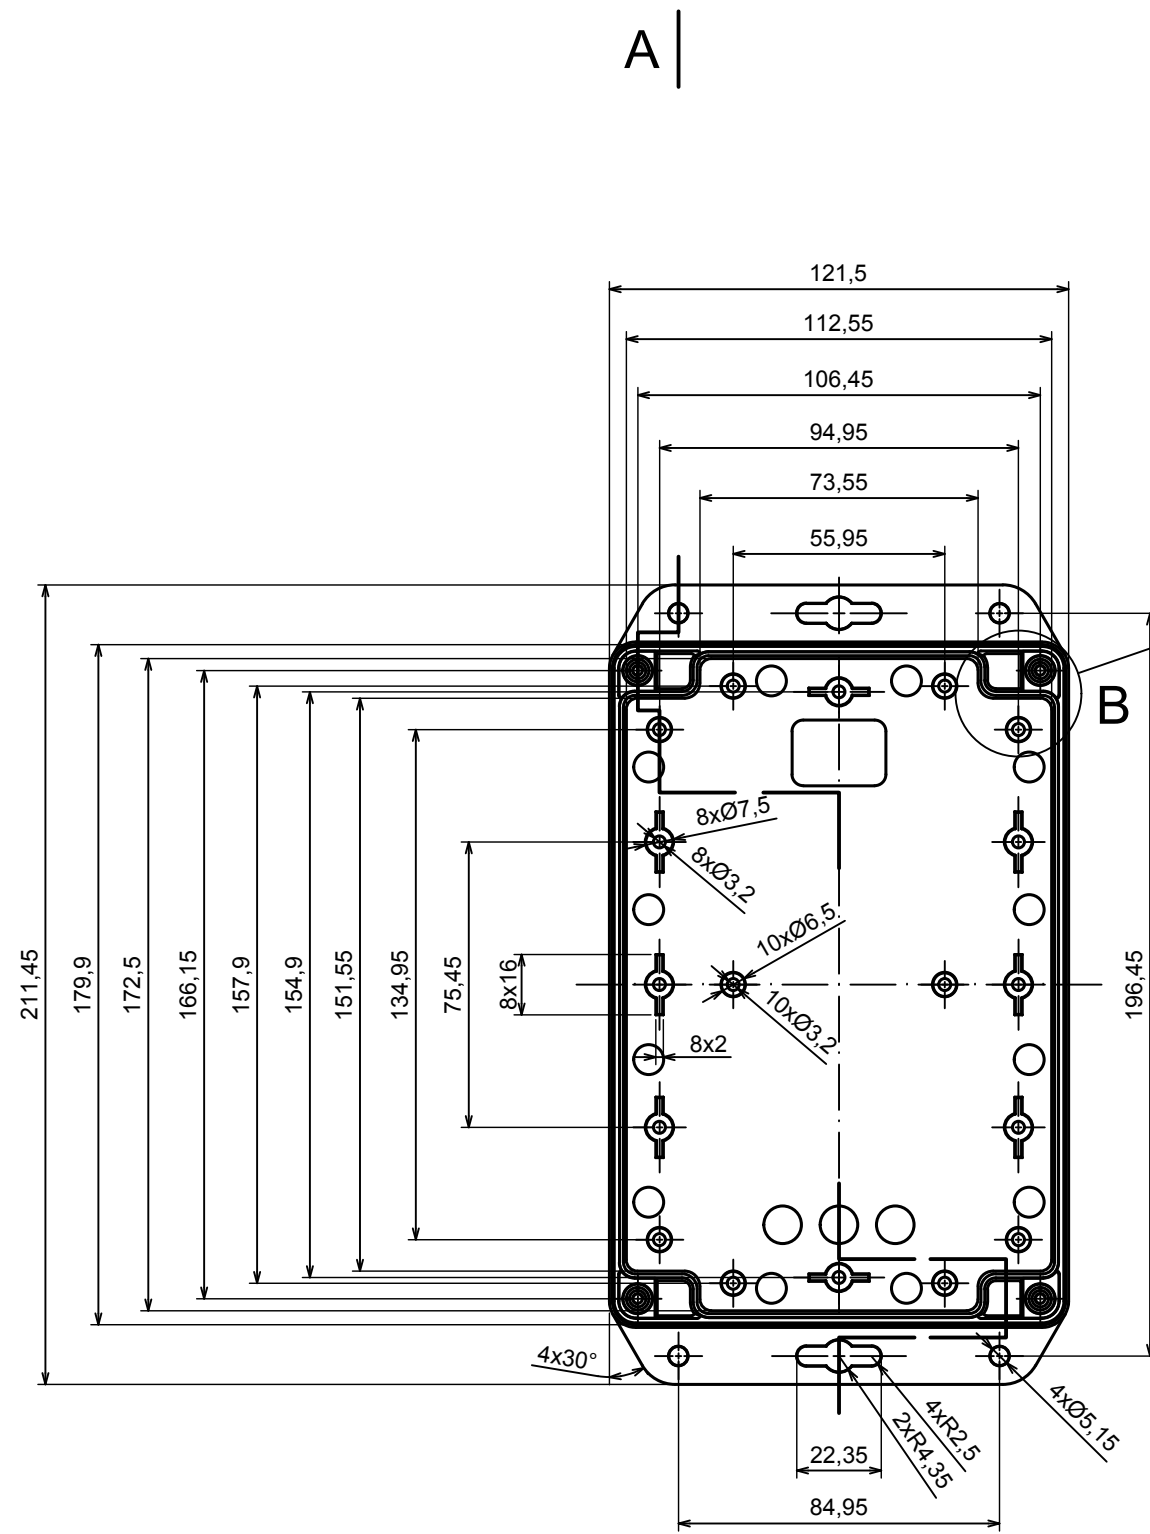

A |

A |

All rights reserved, Copyright Kradox 2020

Product model Enclosure ZP180.120.60SU TM - Assembly

Format: A3 Material: PC, ABS

Scale 1:1 Tolerance: +/- 0.5

B (1:1)

A-A

C (1:1)

A |

All rights reserved, Copyright Kradex 2020

Product model: Enclosure ZP180.120.60SU TM - Base ZP180.120.30U TM

Format: A3 Material: PC, ABS

Scale 1:2 Tolerance: +/- 0.5

All rights reserved, Copyright Kradex 2020

Product model Enclosure ZP180.120.60SU TM - Cover ZP180.120.30S

Format: A3 Material: PC, ABS

Scale 1:2 Tolerance: +/- 0.5

X-ON Electronics

Largest Supplier of Electrical and Electronic Components

Click to view similar products for [Enclosures, Boxes & Cases](#) category: