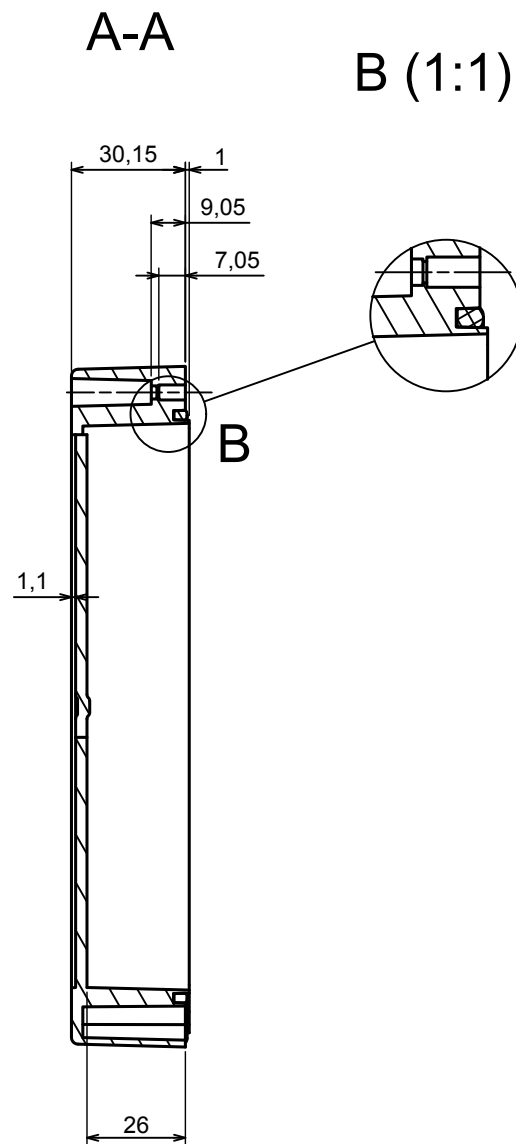

A |

A |

All rights reserved, Copyright Kradox 2020

Product model Enclosure ZP180.120.60SU TM - Assembly

Format: A3 Material: PC, ABS

Scale 1:1 Tolerance: +/- 0.5

B (1:1)

A-A

C (1:1)

A |

All rights reserved, Copyright Kradex 2020

Product model: Enclosure ZP180.120.60SU TM - Base ZP180.120.30U TM

Format: A3 Material: PC, ABS

Scale 1:2 Tolerance: +/- 0.5

All rights reserved, Copyright Kradex 2020

Product model Enclosure ZP180.120.60SU TM - Cover ZP180.120.30S

Format: A3 Material: PC, ABS

Scale 1:2 Tolerance: +/- 0.5

X-ON Electronics

Largest Supplier of Electrical and Electronic Components

Click to view similar products for [Enclosures, Boxes & Cases](#) category: