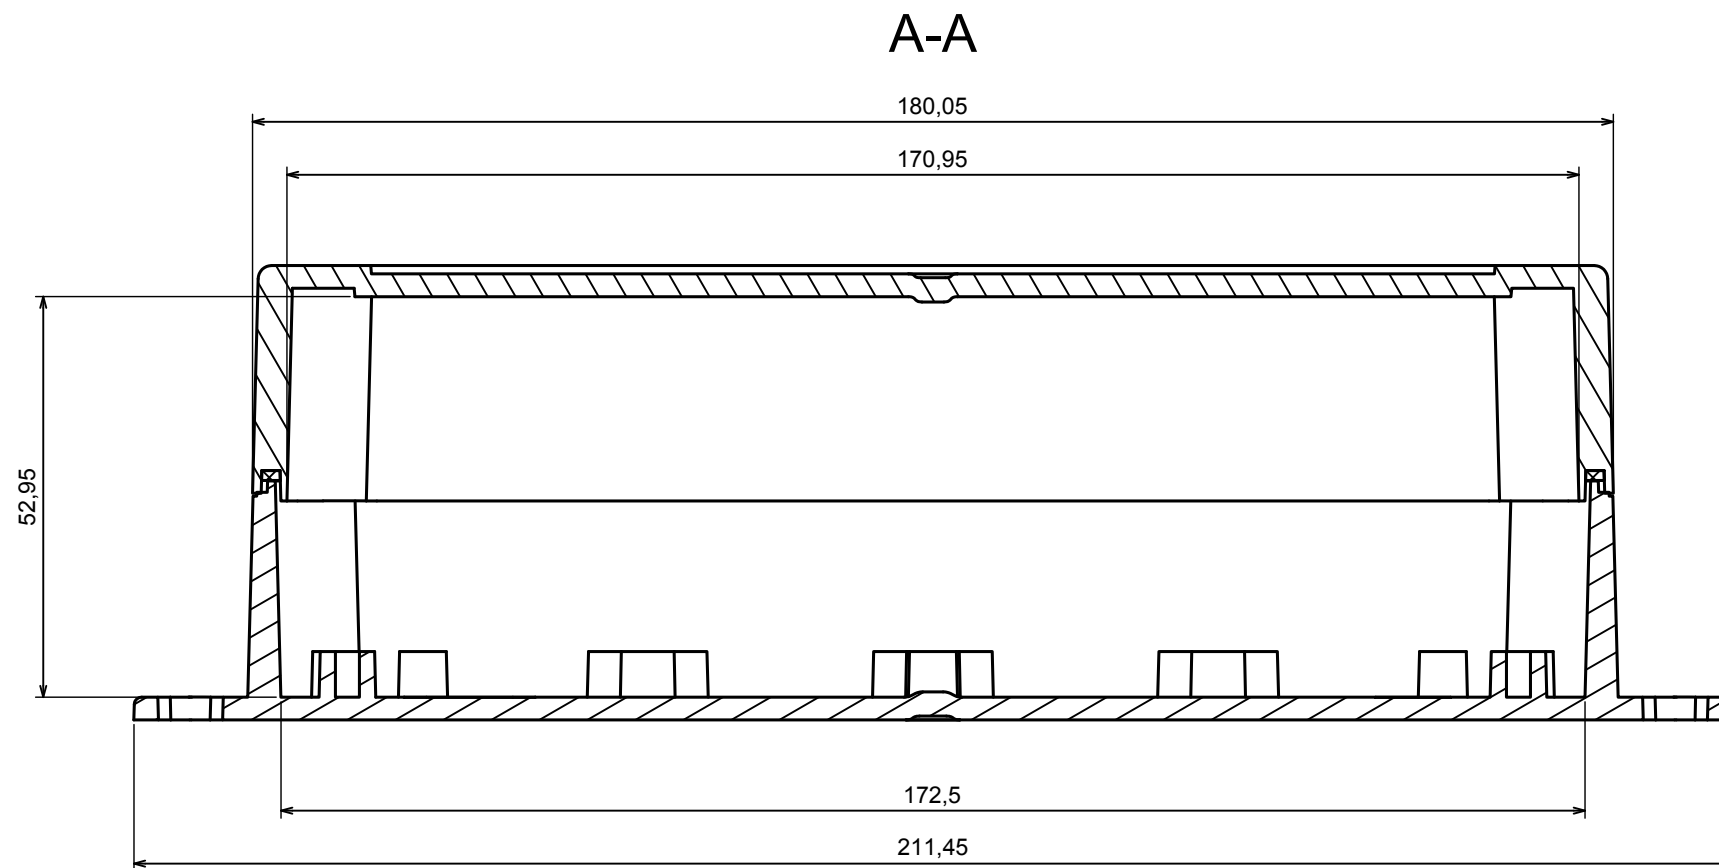

A |

A |

All rights reserved, Copyright Kradox 2020

Product model Enclosure ZP180.120.60SU TM - Assembly

Format: A3 Material: PC, ABS

Scale 1:1 Tolerance: +/- 0.5

B (1:1)

A-A

C (1:1)

A |

All rights reserved, Copyright Kradex 2020

Product model: Enclosure ZP180.120.60SU TM - Base ZP180.120.30U TM

Format: A3 Material: PC, ABS

Scale 1:2 Tolerance: +/- 0.5

All rights reserved, Copyright Kradex 2020

Product model Enclosure ZP180.120.60SU TM - Cover ZP180.120.30S

Format: A3 Material: PC, ABS

Scale 1:2 Tolerance: +/- 0.5

X-ON Electronics

Largest Supplier of Electrical and Electronic Components

Click to view similar products for [Enclosures, Boxes & Cases](#) category: