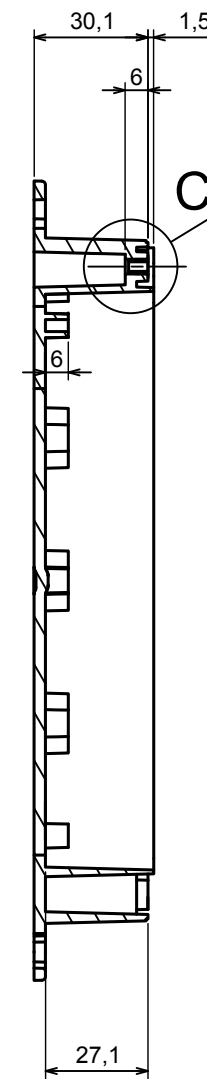

A |

A |

All rights reserved, Copyright Kradox 2020

Product model Enclosure ZP180.120.60SU TM - Assembly

Format: A3 Material: PC, ABS

Scale 1:1 Tolerance: +/- 0.5

B (1:1)

A-A

C (1:1)

A |

All rights reserved, Copyright Kradex 2020

Product model: Enclosure ZP180.120.60SU TM - Base ZP180.120.30U TM

Format: A3 Material: PC, ABS

Scale 1:2 Tolerance: +/- 0.5

All rights reserved, Copyright Kradex 2020

Product model Enclosure ZP180.120.60SU TM - Cover ZP180.120.30S

Format: A3 Material: PC, ABS

Scale 1:2 Tolerance: +/- 0.5

X-ON Electronics

Largest Supplier of Electrical and Electronic Components

Click to view similar products for [Enclosures, Boxes & Cases](#) category: