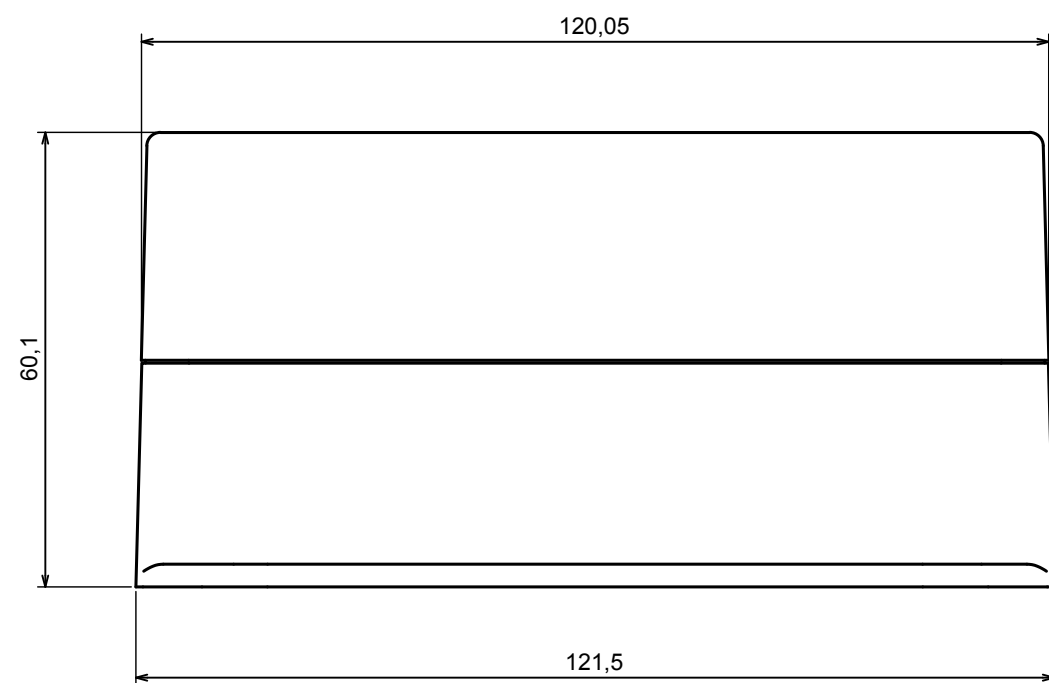

A |

A |

All rights reserved, Copyright Kradox 2020

Product model Enclosure ZP180.120.60SU TM - Assembly

Format: A3 Material: PC, ABS

Scale 1:1 Tolerance: +/- 0.5

B (1:1)

A-A

C (1:1)

A |

All rights reserved, Copyright Kradex 2020

Product model: Enclosure ZP180.120.60SU TM - Base ZP180.120.30U TM

Format: A3 Material: PC, ABS

Scale 1:2 Tolerance: +/- 0.5

All rights reserved, Copyright Kradex 2020

Product model Enclosure ZP180.120.60SU TM - Cover ZP180.120.30S

Format: A3 Material: PC, ABS

Scale 1:2 Tolerance: +/- 0.5

X-ON Electronics

Largest Supplier of Electrical and Electronic Components

Click to view similar products for [Enclosures, Boxes & Cases](#) category: