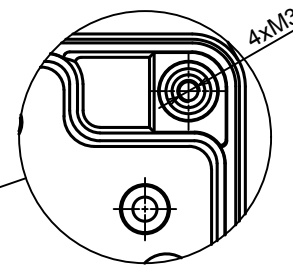

A |

A |

All rights reserved, Copyright Kradox 2020

Product model Enclosure ZP180.120.60SU TM - Assembly

Format: A3 Material: PC, ABS

Scale 1:1 Tolerance: +/- 0.5

B (1:1)

A-A

C (1:1)

A |

All rights reserved, Copyright Kradex 2020

Product model: Enclosure ZP180.120.60SU TM - Base ZP180.120.30U TM

Format: A3 Material: PC, ABS

Scale 1:2 Tolerance: +/- 0.5

All rights reserved, Copyright Kradex 2020

Product model Enclosure ZP180.120.60SU TM - Cover ZP180.120.30S

Format: A3 Material: PC, ABS

Scale 1:2 Tolerance: +/- 0.5

X-ON Electronics

Largest Supplier of Electrical and Electronic Components

Click to view similar products for [Enclosures, Boxes & Cases](#) category: