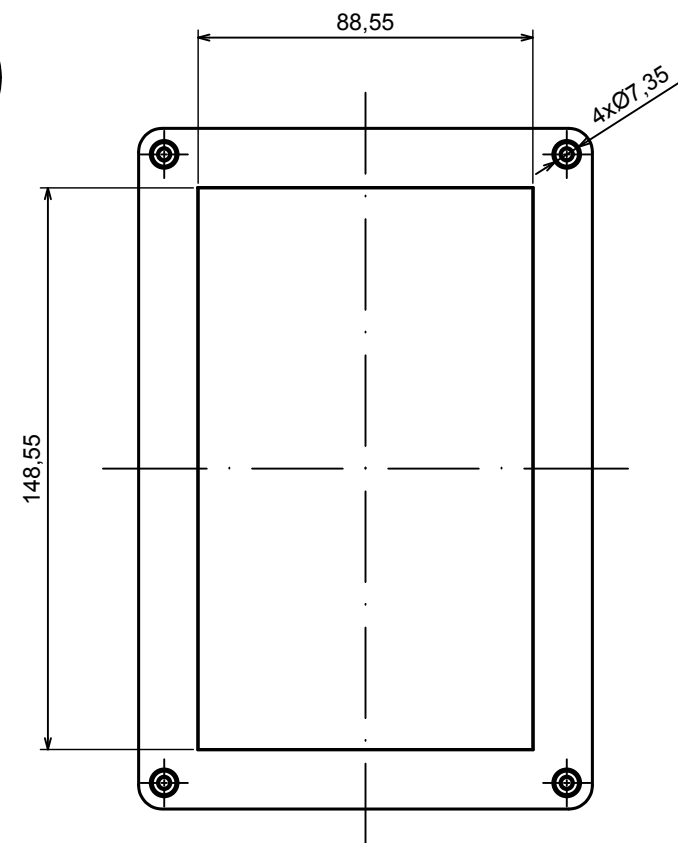

A |

A |

All rights reserved, Copyright Kradox 2020

Product model Enclosure ZP180.120.60SU TM - Assembly

Format: A3 Material: PC, ABS

Scale 1:1 Tolerance: +/- 0.5

B (1:1)

A-A

C (1:1)

A |

All rights reserved, Copyright Kradex 2020

Product model: Enclosure ZP180.120.60SU TM - Base ZP180.120.30U TM

Format: A3 Material: PC, ABS

Scale 1:2 Tolerance: +/- 0.5

All rights reserved, Copyright Kradex 2020

Product model Enclosure ZP180.120.60SU TM - Cover ZP180.120.30S

Format: A3 Material: PC, ABS

Scale 1:2 Tolerance: +/- 0.5

X-ON Electronics

Largest Supplier of Electrical and Electronic Components

Click to view similar products for [Enclosures, Boxes & Cases](#) category: