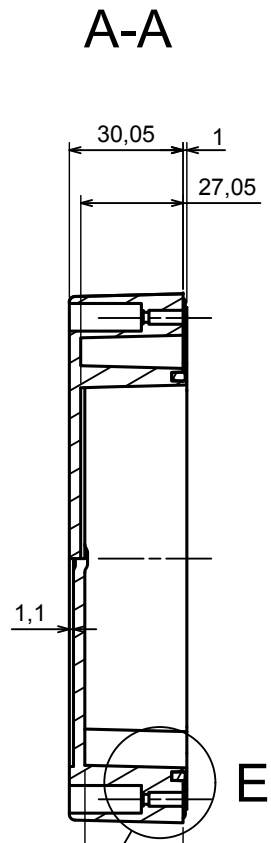

All rights reserved, Copyright Kradex 2022

Product model Enclosure IOT.ZPSET2114 - Assembly

Format: A3 Material: PC, ABS

Scale 1:2 Tolerance: +/- 0.5

A |

All rights reserved, Copyright Kradox 2022

Product model: Enclosure IOT.ZPSET2114 - Base ZP210.140.30U TM

Format: A3 Material: PC, ABS

Scale 1:2 Tolerance: +/- 0.5

E (1:1)

A

All rights reserved, Copyright Kradex 2022	
Product model	Enclosure IOT.ZPSET2114 - Cover ZP210.140.30S
Format: A3	Material: PC, ABS
Scale 1:2	Tolerance: +/- 0.5