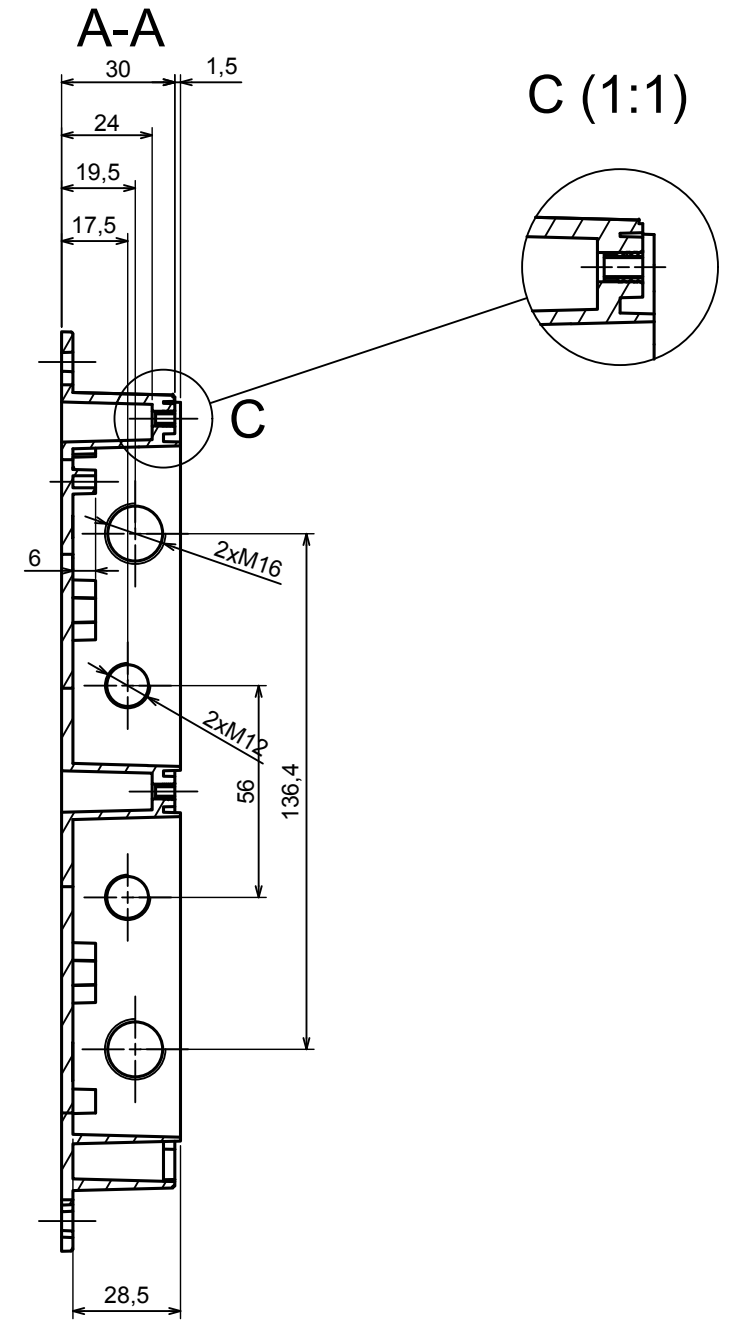

All rights reserved, Copyright Kradex 2022

Product model Enclosure IOT.ZPSET2114 - Assembly

Format: A3 Material: PC, ABS

Scale 1:2 Tolerance: +/- 0.5

A |

All rights reserved, Copyright Kradox 2022

Product model: Enclosure IOT.ZPSET2114 - Base ZP210.140.30U TM

Format: A3 Material: PC, ABS

Scale 1:2 Tolerance: +/- 0.5

E (1:1)

A

All rights reserved, Copyright Kradex 2022	
Product model	Enclosure IOT.ZPSET2114 - Cover ZP210.140.30S
Format: A3	Material: PC, ABS
Scale 1:2	Tolerance: +/- 0.5