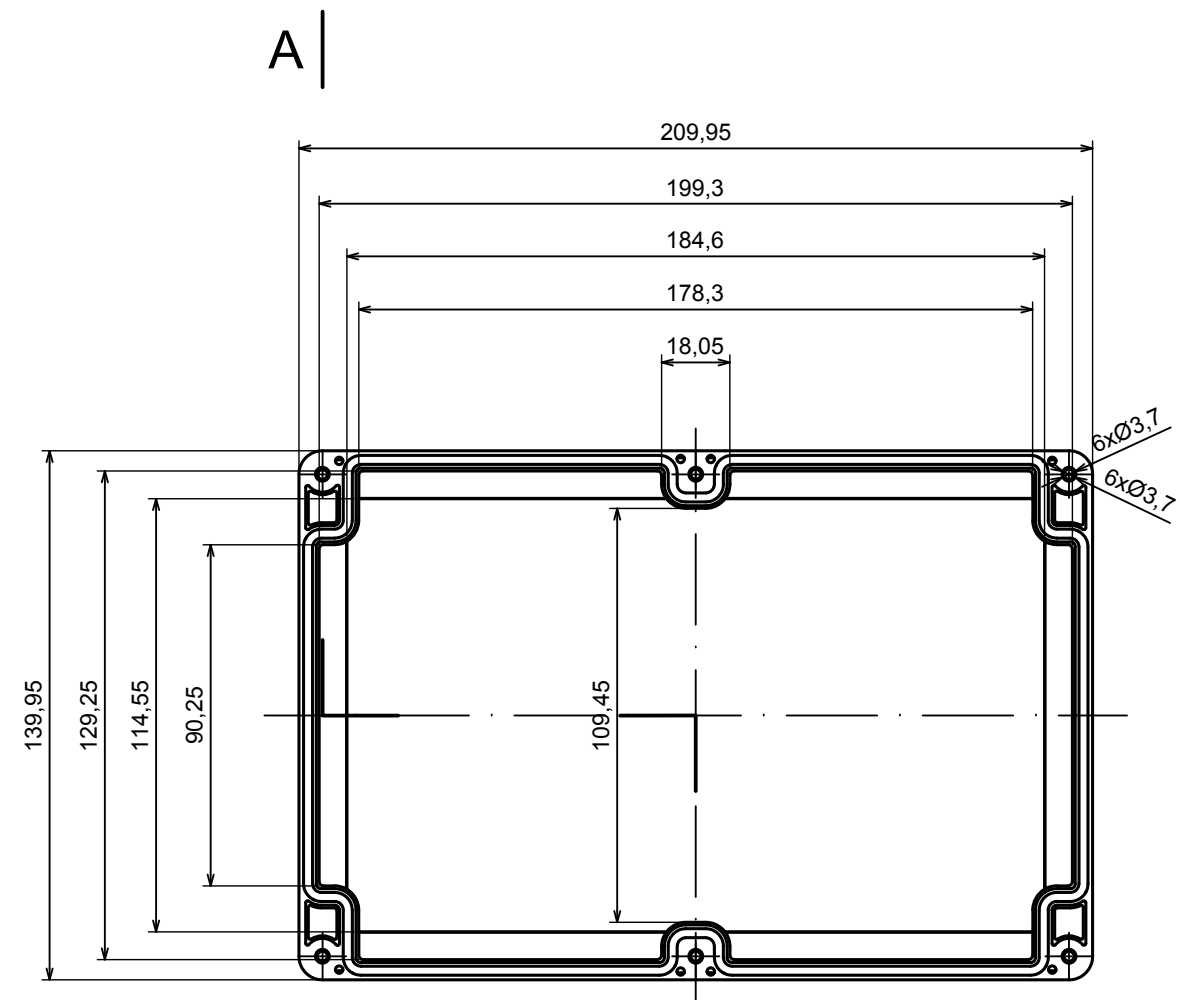

All rights reserved, Copyright Kradex 2022

Product model Enclosure IOT.ZPSET2114 - Assembly

Format: A3 Material: PC, ABS

Scale 1:2 Tolerance: +/- 0.5

A |

All rights reserved, Copyright Kradox 2022

Product model: Enclosure IOT.ZPSET2114 - Base ZP210.140.30U TM

Format: A3 Material: PC, ABS

Scale 1:2 Tolerance: +/- 0.5

E (1:1)

A

All rights reserved, Copyright Kradex 2022	
Product model	Enclosure IOT.ZPSET2114 - Cover ZP210.140.30S
Format: A3	Material: PC, ABS
Scale 1:2	Tolerance: +/- 0.5