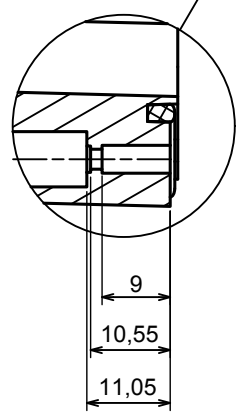

All rights reserved, Copyright Kradex 2022

Product model Enclosure IOT.ZPSET2114 - Assembly

Format: A3 Material: PC, ABS

Scale 1:2 Tolerance: +/- 0.5

A |

All rights reserved, Copyright Kradox 2022

Product model: Enclosure IOT.ZPSET2114 - Base ZP210.140.30U TM

Format: A3 Material: PC, ABS

Scale 1:2 Tolerance: +/- 0.5

E (1:1)

A

All rights reserved, Copyright Kradex 2022	
Product model	Enclosure IOT.ZPSET2114 - Cover ZP210.140.30S
Format: A3	Material: PC, ABS
Scale 1:2	Tolerance: +/- 0.5