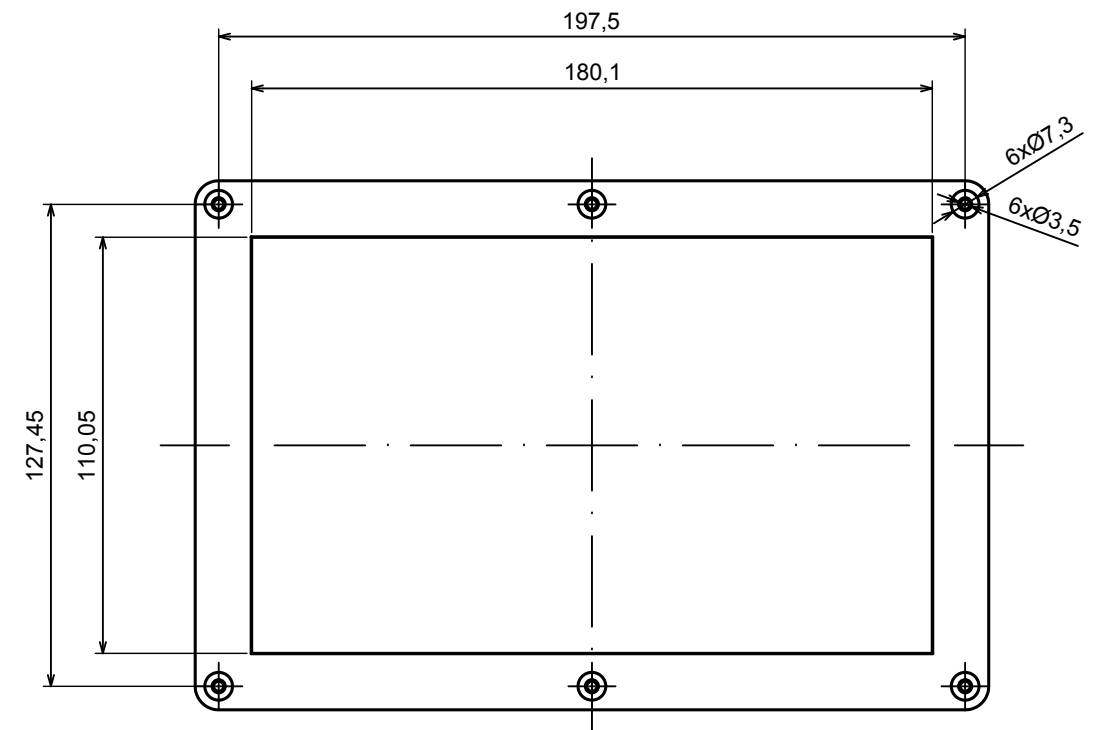

All rights reserved, Copyright Kradex 2022

Product model Enclosure IOT.ZPSET2114 - Assembly

Format: A3 Material: PC, ABS

Scale 1:2 Tolerance: +/- 0.5

A |

All rights reserved, Copyright Kradox 2022

Product model: Enclosure IOT.ZPSET2114 - Base ZP210.140.30U TM

Format: A3 Material: PC, ABS

Scale 1:2 Tolerance: +/- 0.5

E (1:1)

A

All rights reserved, Copyright Kradex 2022	
Product model	Enclosure IOT.ZPSET2114 - Cover ZP210.140.30S
Format: A3	Material: PC, ABS
Scale 1:2	Tolerance: +/- 0.5