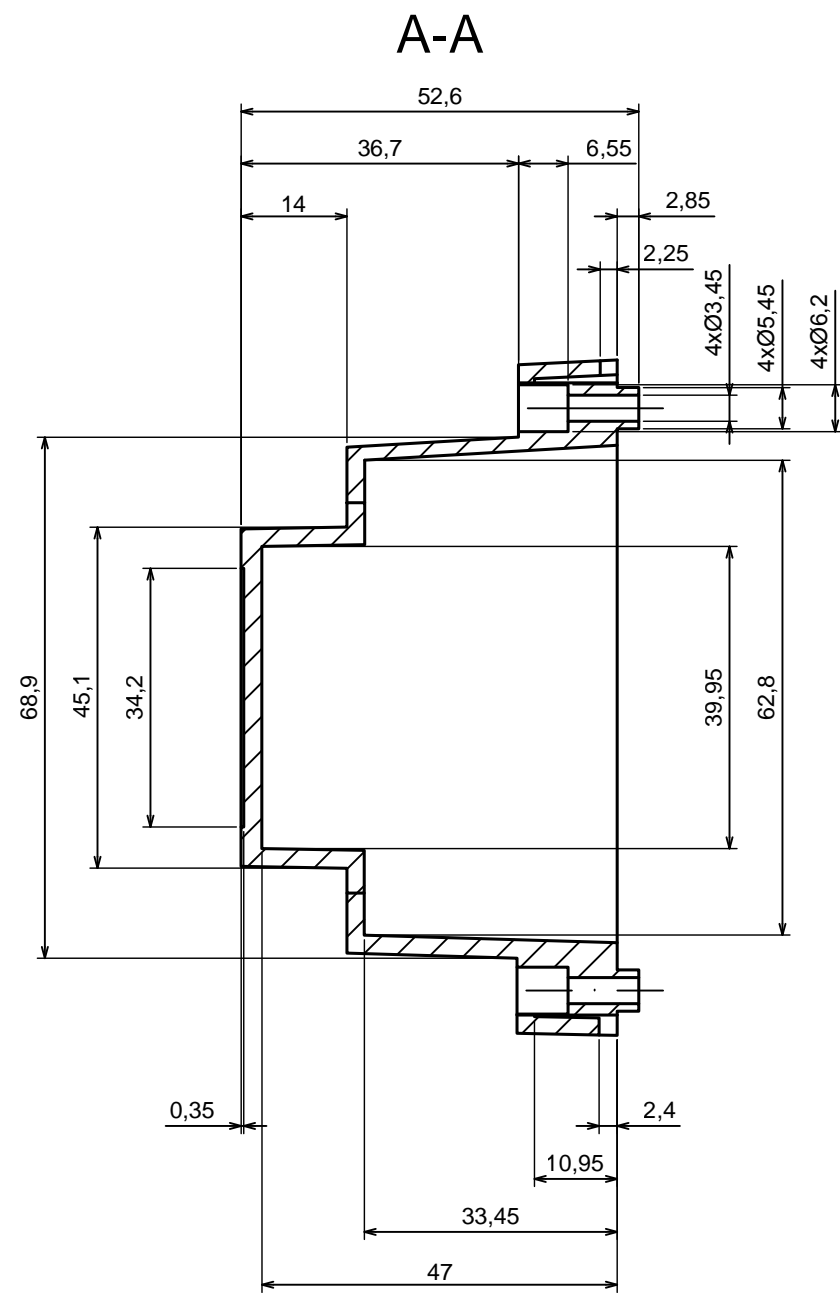

All rights reserved, Copyright Kradox 2016		
Product model	Enclosure Z100 - assembly	
Format: A3	Material: PS, ABS	
Scale 1:1	Tolerance: +/- 0.5	

All rights reserved, Copyright Kradox 2016		
Product model	Enclosure Z100 - base	
Format: A3	Material: PS, ABS	
Scale 1:1	Tolerance: +/- 0.5	

All rights reserved, Copyright Kradox 2016

Product model Enclosure Z100 - cover

Format: A3 Material: PS, ABS

Scale 1:1 Tolerance: +/- 0.5

All rights reserved, Copyright Kradex 2016

Product model Enclosure Z100 - hook

Format: A3 Material: PS, ABS

Scale 2:1 Tolerance: +/- 0.5

All rights reserved, Copyright Kradox 2016		
Product model	Enclosure Z100 - big plug	
Format: A3	Material: PS, ABS	
Scale 2:1	Tolerance: +/- 0.5	

All rights reserved, Copyright Kradex 2016

Product model Enclosure Z100 - small plug

Format: A3 Material: PS, ABS

Scale 2:1 Tolerance: +/- 0.5

X-ON Electronics

Largest Supplier of Electrical and Electronic Components