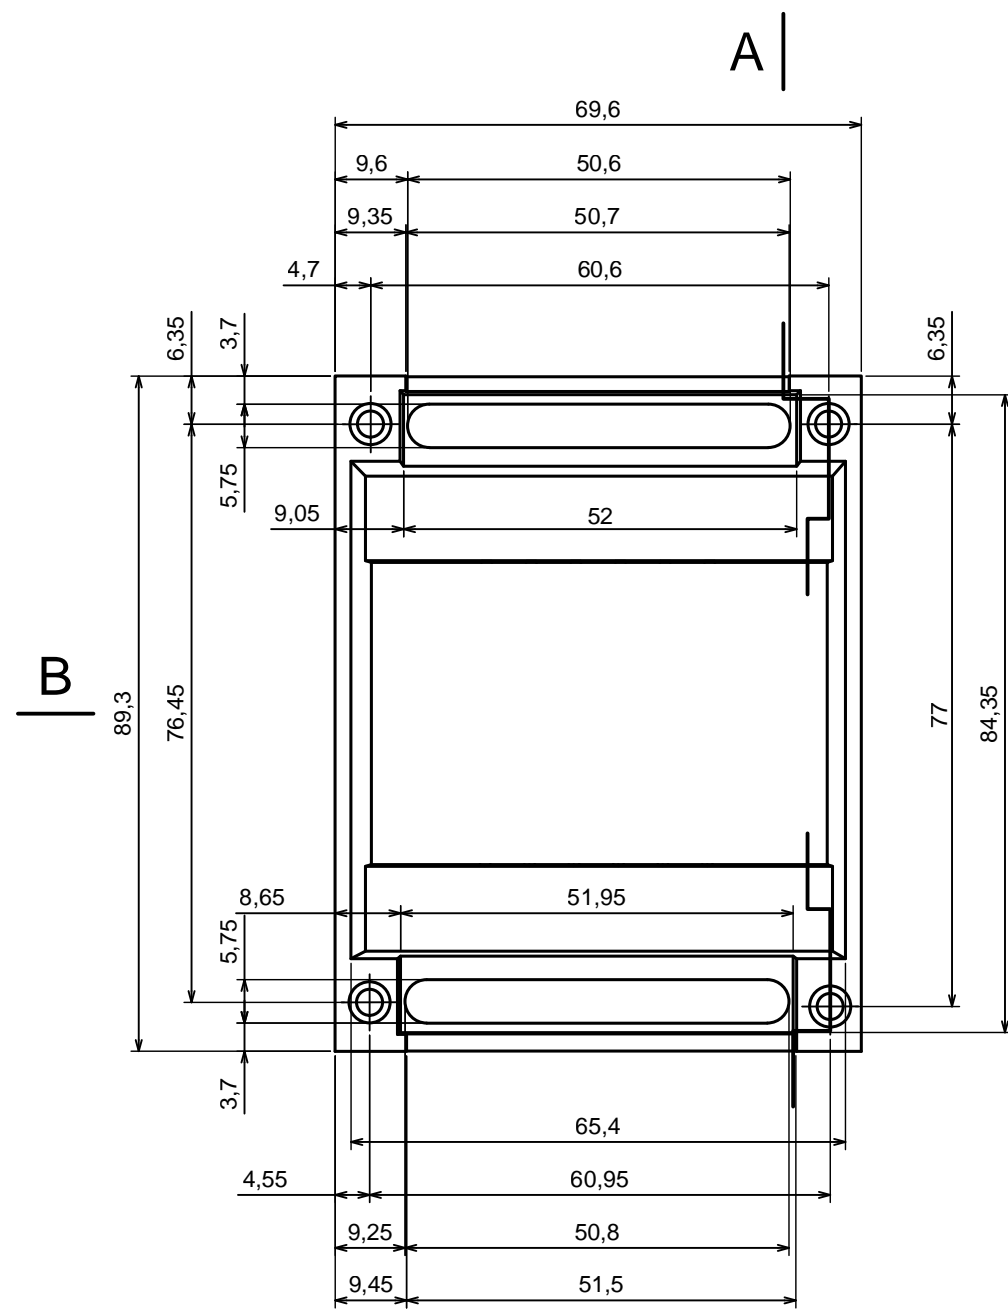

All rights reserved, Copyright Kradox 2016		
Product model	Enclosure Z100 - assembly	
Format: A3	Material: PS, ABS	
Scale 1:1	Tolerance: +/- 0.5	

All rights reserved, Copyright Kradox 2016		
Product model	Enclosure Z100 - base	
Format: A3	Material: PS, ABS	
Scale 1:1	Tolerance: +/- 0.5	

All rights reserved, Copyright Kradox 2016

Product model Enclosure Z100 - cover

Format: A3 Material: PS, ABS

Scale 1:1 Tolerance: +/- 0.5

All rights reserved, Copyright Kradex 2016

Product model Enclosure Z100 - hook

Format: A3 Material: PS, ABS

Scale 2:1 Tolerance: +/- 0.5

All rights reserved, Copyright Kradox 2016		
Product model	Enclosure Z100 - big plug	
Format: A3	Material: PS, ABS	
Scale 2:1	Tolerance: +/- 0.5	

All rights reserved, Copyright Kradex 2016

Product model Enclosure Z100 - small plug

Format: A3 Material: PS, ABS

Scale 2:1 Tolerance: +/- 0.5

X-ON Electronics

Largest Supplier of Electrical and Electronic Components