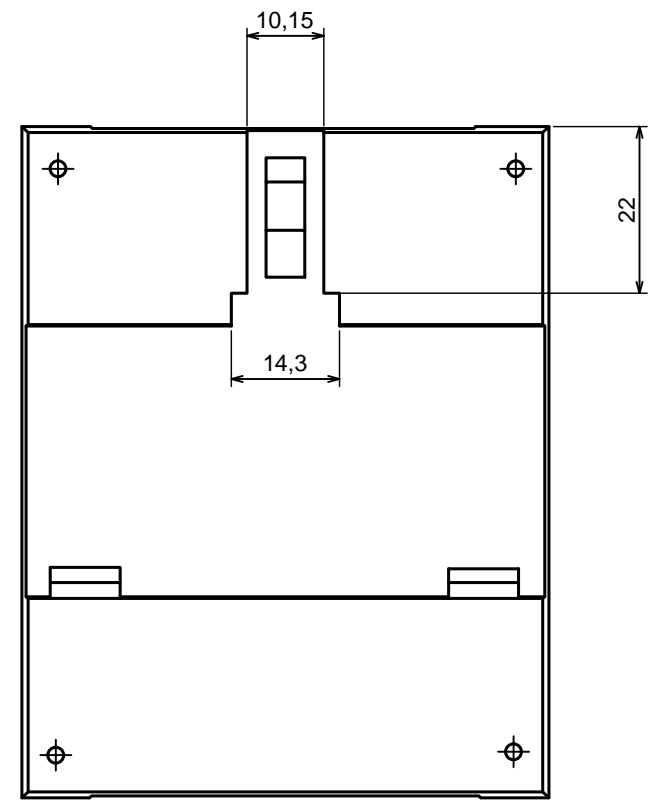

All rights reserved, Copyright Kradox 2016		
Product model	Enclosure Z100 - assembly	
Format: A3	Material: PS, ABS	
Scale 1:1	Tolerance: +/- 0.5	

All rights reserved, Copyright Kradox 2016		
Product model	Enclosure Z100 - base	
Format: A3	Material: PS, ABS	
Scale 1:1	Tolerance: +/- 0.5	

All rights reserved, Copyright Kradox 2016

Product model Enclosure Z100 - cover

Format: A3 Material: PS, ABS

Scale 1:1 Tolerance: +/- 0.5

All rights reserved, Copyright Kradex 2016

Product model Enclosure Z100 - hook

Format: A3 Material: PS, ABS

Scale 2:1 Tolerance: +/- 0.5

All rights reserved, Copyright Kradox 2016		
Product model	Enclosure Z100 - big plug	
Format: A3	Material: PS, ABS	
Scale 2:1	Tolerance: +/- 0.5	

All rights reserved, Copyright Kradex 2016

Product model Enclosure Z100 - small plug

Format: A3 Material: PS, ABS

Scale 2:1 Tolerance: +/- 0.5

X-ON Electronics

Largest Supplier of Electrical and Electronic Components