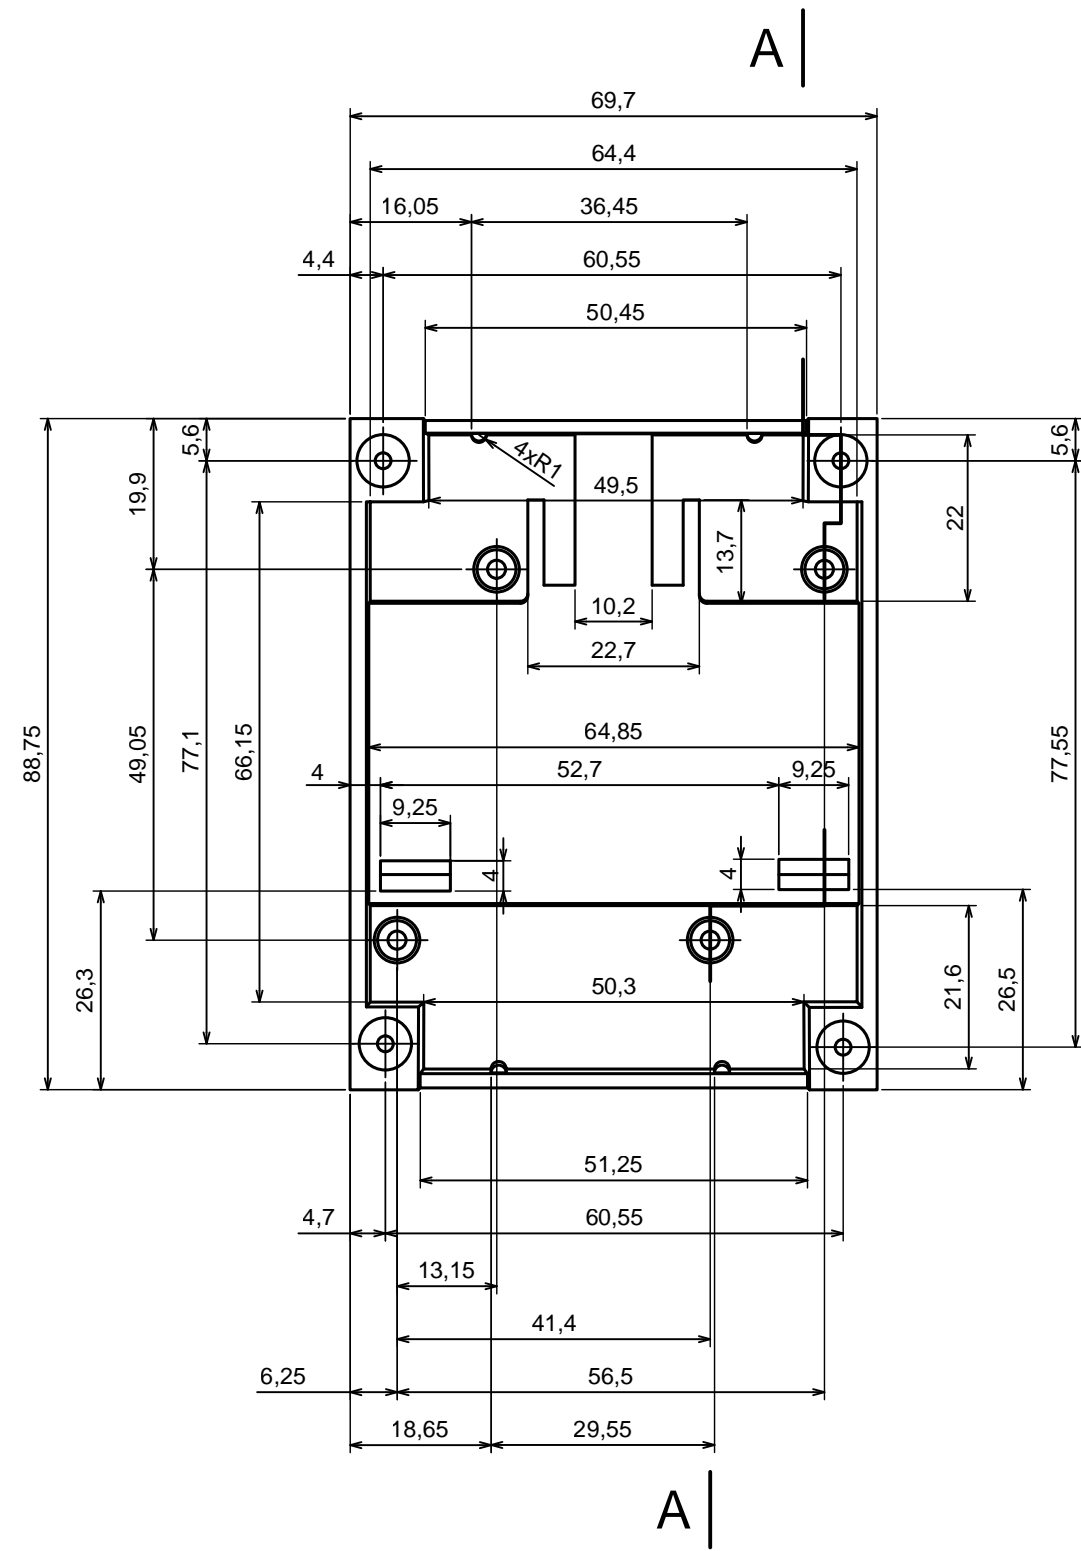

All rights reserved, Copyright Kradox 2016		
Product model	Enclosure Z100 - assembly	
Format: A3	Material: PS, ABS	
Scale 1:1	Tolerance: +/- 0.5	

All rights reserved, Copyright Kradox 2016		
Product model	Enclosure Z100 - base	
Format: A3	Material: PS, ABS	
Scale 1:1	Tolerance: +/- 0.5	

All rights reserved, Copyright Kradox 2016

Product model Enclosure Z100 - cover

Format: A3 Material: PS, ABS

Scale 1:1 Tolerance: +/- 0.5

All rights reserved, Copyright Kradex 2016

Product model Enclosure Z100 - hook

Format: A3 Material: PS, ABS

Scale 2:1 Tolerance: +/- 0.5

All rights reserved, Copyright Kradox 2016		
Product model	Enclosure Z100 - big plug	
Format: A3	Material: PS, ABS	
Scale 2:1	Tolerance: +/- 0.5	