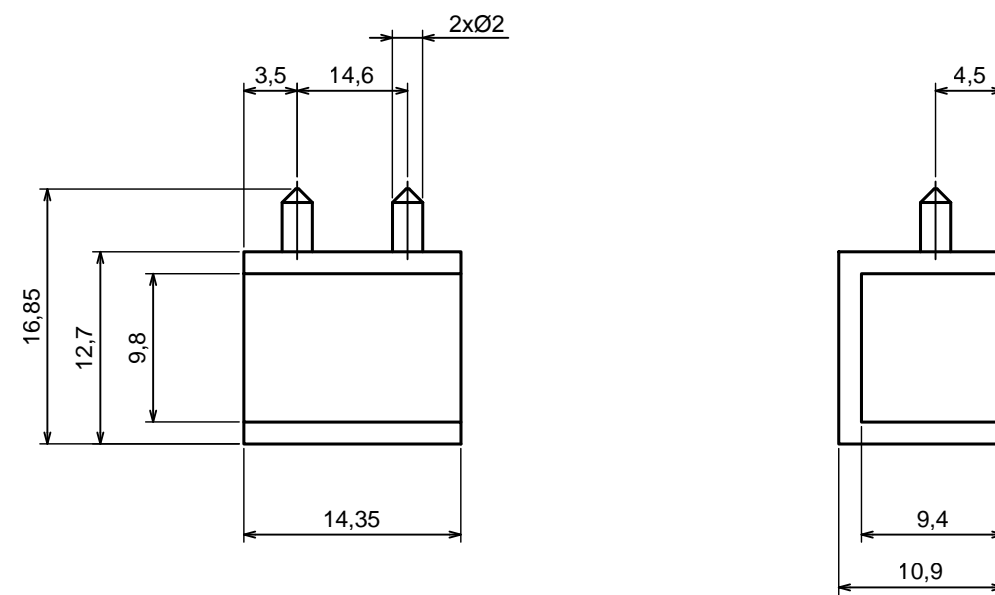

Format: A3 Material: PS, ABS

Scale 2:1 Tolerance: +/- 0.5

All rights reserved, Copyright Kradox 2016		
Product model	Enclosure Z100 - big plug	
Format: A3	Material: PS, ABS	
Scale 2:1	Tolerance: +/- 0.5	