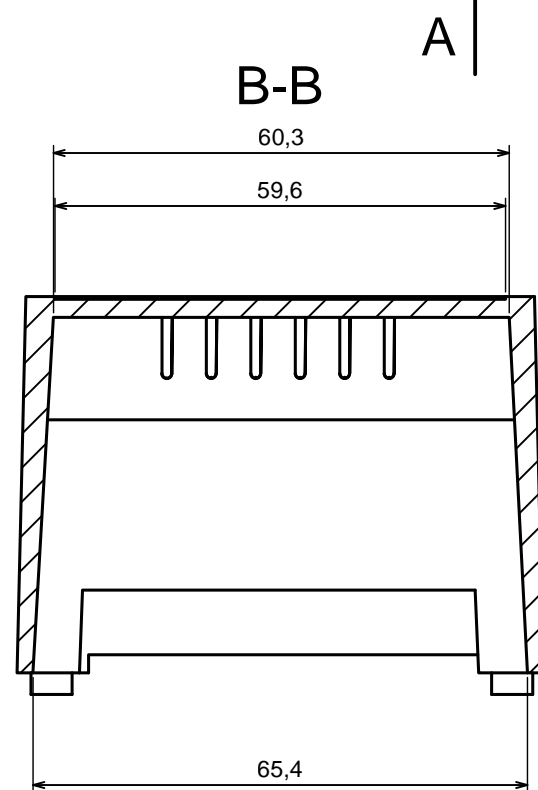

All rights reserved, Copyright Kradox 2016		
Product model	Enclosure Z100 - assembly	
Format: A3	Material: PS, ABS	
Scale 1:1	Tolerance: +/- 0.5	

All rights reserved, Copyright Kradox 2016		
Product model	Enclosure Z100 - base	
Format: A3	Material: PS, ABS	
Scale 1:1	Tolerance: +/- 0.5	

All rights reserved, Copyright Kradox 2016

Product model Enclosure Z100 - cover

Format: A3 Material: PS, ABS

Scale 1:1 Tolerance: +/- 0.5

All rights reserved, Copyright Kradex 2016

Product model Enclosure Z100 - hook

Format: A3 Material: PS, ABS

Scale 2:1 Tolerance: +/- 0.5

All rights reserved, Copyright Kradox 2016		
Product model	Enclosure Z100 - big plug	
Format: A3	Material: PS, ABS	
Scale 2:1	Tolerance: +/- 0.5	

All rights reserved, Copyright Kradex 2016

Product model Enclosure Z100 - small plug

Format: A3 Material: PS, ABS

Scale 2:1 Tolerance: +/- 0.5

X-ON Electronics

Largest Supplier of Electrical and Electronic Components