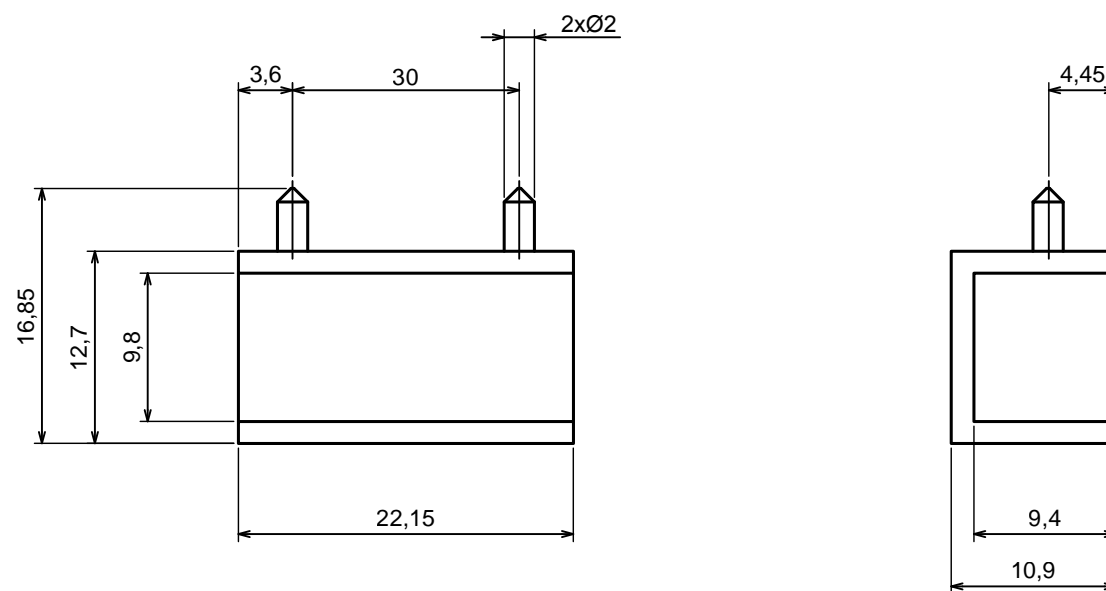

All rights reserved, Copyright Kradox 2016

Product model Enclosure Z100 - cover

Format: A3 Material: PS, ABS

Scale 1:1 Tolerance: +/- 0.5

All rights reserved, Copyright Kradex 2016

Product model Enclosure Z100 - hook

Format: A3 Material: PS, ABS

Scale 2:1 Tolerance: +/- 0.5

All rights reserved, Copyright Kradox 2016		
Product model	Enclosure Z100 - big plug	
Format: A3	Material: PS, ABS	
Scale 2:1	Tolerance: +/- 0.5	