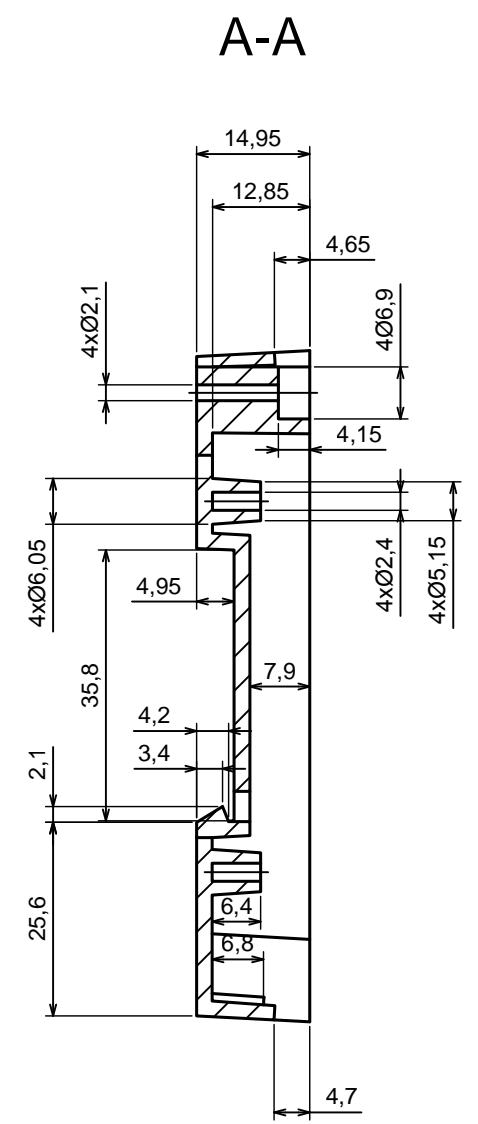

All rights reserved, Copyright Kradox 2016		
Product model	Enclosure Z100 - assembly	
Format: A3	Material: PS, ABS	
Scale 1:1	Tolerance: +/- 0.5	

All rights reserved, Copyright Kradox 2016		
Product model	Enclosure Z100 - base	
Format: A3	Material: PS, ABS	
Scale 1:1	Tolerance: +/- 0.5	

All rights reserved, Copyright Kradox 2016

Product model Enclosure Z100 - cover

Format: A3 Material: PS, ABS

Scale 1:1 Tolerance: +/- 0.5

All rights reserved, Copyright Kradex 2016

Product model Enclosure Z100 - hook

Format: A3 Material: PS, ABS

Scale 2:1 Tolerance: +/- 0.5

All rights reserved, Copyright Kradox 2016		
Product model	Enclosure Z100 - big plug	
Format: A3	Material: PS, ABS	
Scale 2:1	Tolerance: +/- 0.5	

All rights reserved, Copyright Kradex 2016

Product model Enclosure Z100 - small plug

Format: A3 Material: PS, ABS

Scale 2:1 Tolerance: +/- 0.5

X-ON Electronics

Largest Supplier of Electrical and Electronic Components