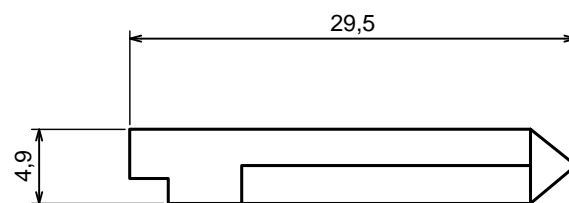

All rights reserved, Copyright Kradex 2016

Product model Enclosure Z100 - hook

Format: A3 Material: PS, ABS

Scale 2:1 Tolerance: +/- 0.5