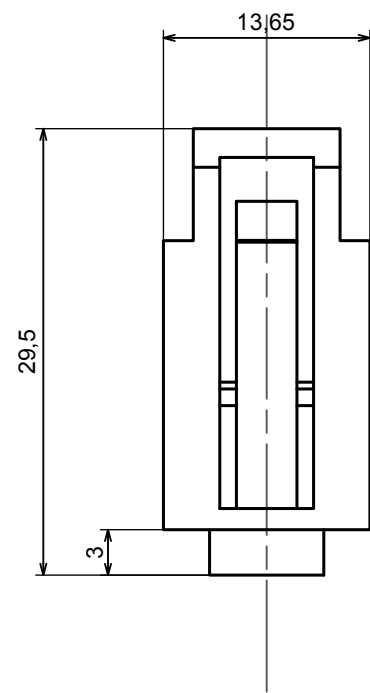

A |

A |

A-A

All rights reserved, Copyright Kradox 2016

Product model Enclosure Z103 - Assembly

Format: A3 Material: PS, ABS

Scale 1:1 Tolerance: +/- 0.8

B |

B |

B-B

All rights reserved, Copyright Kradex 2016

Product model Enclosure Z103 - Base

Format: A3 Material: PS, ABS

Scale 1:1 Tolerance: +/- 0.8

c |

All rights reserved, Copyright Kradox 2016

Product model Enclosure Z103 - Cover

Format: A3 Material: PS, ABS

Scale 1:1 Tolerance: +/- 0.8

D |

D |

D-D

All rights reserved, Copyright Kradex 2016

Product model Enclosure Z103 - Hook

Format: A3 Material: PS, ABS

Scale 2:1 Tolerance: +/- 0.5

All rights reserved, Copyright Kradex 2016

Product model Enclosure Z103 - Filler

Format: A3 Material: PS, ABS

Scale 2:1 Tolerance: +/- 0.5

X-ON Electronics