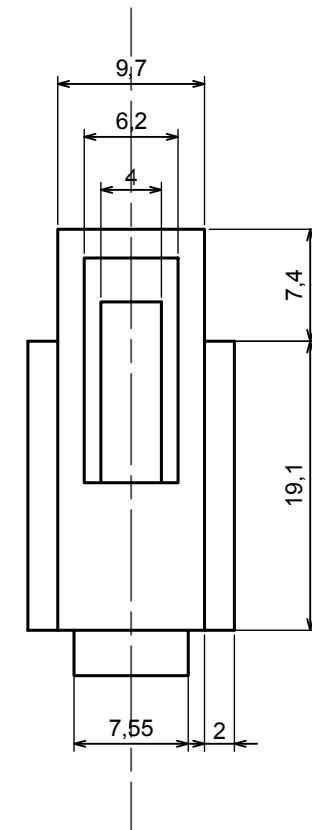

A |

A |

A-A

All rights reserved, Copyright Kradox 2016

Product model Enclosure Z103 - Assembly

Format: A3 Material: PS, ABS

Scale 1:1 Tolerance: +/- 0.8

B |

B |

B-B

All rights reserved, Copyright Kradex 2016

Product model Enclosure Z103 - Base

Format: A3 Material: PS, ABS

Scale 1:1 Tolerance: +/- 0.8

c |

All rights reserved, Copyright Kradox 2016

Product model Enclosure Z103 - Cover

Format: A3 Material: PS, ABS

Scale 1:1 Tolerance: +/- 0.8

D |

D |

D-D

All rights reserved, Copyright Kradex 2016

Product model Enclosure Z103 - Hook

Format: A3 Material: PS, ABS

Scale 2:1 Tolerance: +/- 0.5

All rights reserved, Copyright Kradex 2016

Product model Enclosure Z103 - Filler

Format: A3 Material: PS, ABS

Scale 2:1 Tolerance: +/- 0.5

X-ON Electronics