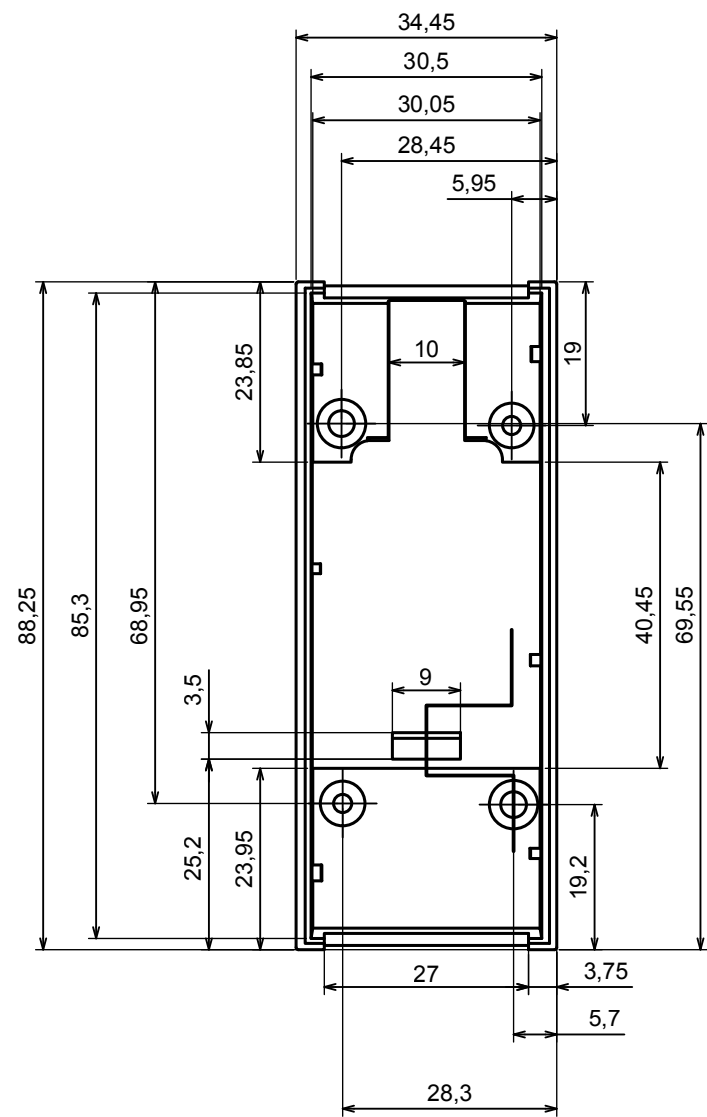

A |

A |

A-A

All rights reserved, Copyright Kradox 2016

Product model Enclosure Z103 - Assembly

Format: A3 Material: PS, ABS

Scale 1:1 Tolerance: +/- 0.8

B |

B |

B-B

All rights reserved, Copyright Kradex 2016

Product model Enclosure Z103 - Base

Format: A3 Material: PS, ABS

Scale 1:1 Tolerance: +/- 0.8

c |

All rights reserved, Copyright Kradox 2016

Product model Enclosure Z103 - Cover

Format: A3 Material: PS, ABS

Scale 1:1 Tolerance: +/- 0.8

D |

D |

D-D

All rights reserved, Copyright Kradex 2016

Product model Enclosure Z103 - Hook

Format: A3 Material: PS, ABS

Scale 2:1 Tolerance: +/- 0.5

All rights reserved, Copyright Kradex 2016

Product model Enclosure Z103 - Filler

Format: A3 Material: PS, ABS

Scale 2:1 Tolerance: +/- 0.5

X-ON Electronics