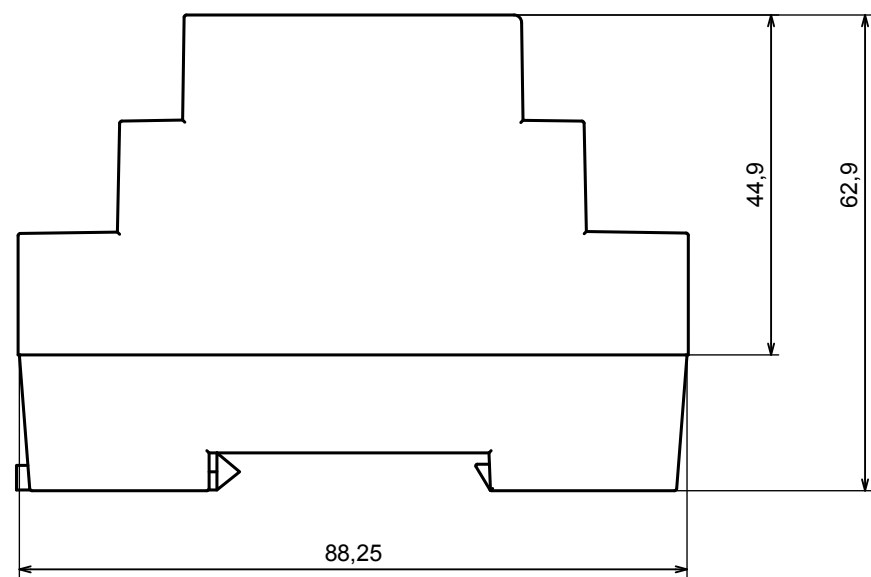

A |

A |

A-A

All rights reserved, Copyright Kradox 2016

Product model Enclosure Z103 - Assembly

Format: A3 Material: PS, ABS

Scale 1:1 Tolerance: +/- 0.8

B |

B |

B-B

All rights reserved, Copyright Kradex 2016

Product model Enclosure Z103 - Base

Format: A3 Material: PS, ABS

Scale 1:1 Tolerance: +/- 0.8

c |

All rights reserved, Copyright Kradox 2016

Product model Enclosure Z103 - Cover

Format: A3 Material: PS, ABS

Scale 1:1 Tolerance: +/- 0.8

D |

D |

D-D

All rights reserved, Copyright Kradex 2016

Product model Enclosure Z103 - Hook