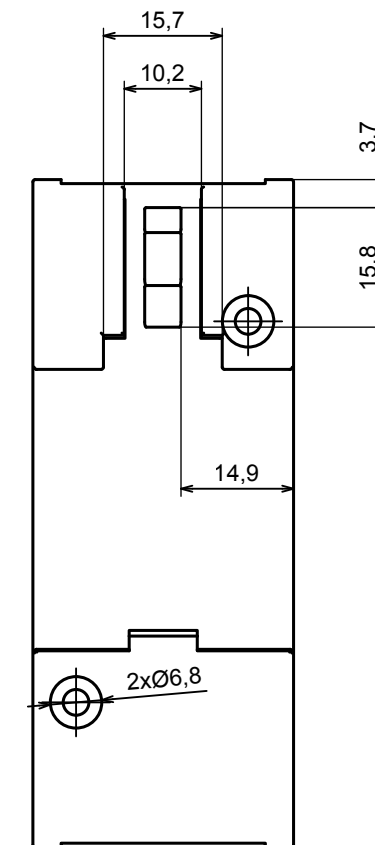

A |

A |

A-A

All rights reserved, Copyright Kradox 2016

Product model Enclosure Z103 - Assembly

Format: A3 Material: PS, ABS

Scale 1:1 Tolerance: +/- 0.8

B |

B |

B-B

All rights reserved, Copyright Kradex 2016

Product model Enclosure Z103 - Base

Format: A3 Material: PS, ABS

Scale 1:1 Tolerance: +/- 0.8

c |

All rights reserved, Copyright Kradox 2016

Product model Enclosure Z103 - Cover

Format: A3 Material: PS, ABS

Scale 1:1 Tolerance: +/- 0.8

D |

D |

D-D

All rights reserved, Copyright Kradex 2016

Product model Enclosure Z103 - Hook

Format: A3 Material: PS, ABS

Scale 2:1 Tolerance: +/- 0.5

All rights reserved, Copyright Kradex 2016

Product model Enclosure Z103 - Filler

Format: A3 Material: PS, ABS

Scale 2:1 Tolerance: +/- 0.5

X-ON Electronics