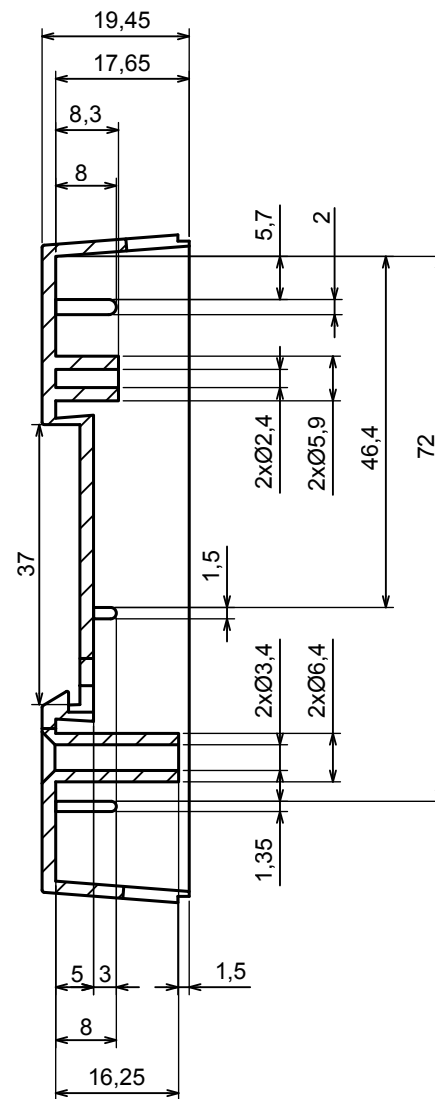

A |

A |

A-A

All rights reserved, Copyright Kradox 2016

Product model Enclosure Z103 - Assembly

Format: A3 Material: PS, ABS

Scale 1:1 Tolerance: +/- 0.8

B |

B |

B-B

All rights reserved, Copyright Kradex 2016

Product model Enclosure Z103 - Base

Format: A3 Material: PS, ABS

Scale 1:1 Tolerance: +/- 0.8

c |

All rights reserved, Copyright Kradox 2016

Product model Enclosure Z103 - Cover

Format: A3 Material: PS, ABS

Scale 1:1 Tolerance: +/- 0.8

D |

D |

D-D

All rights reserved, Copyright Kradex 2016

Product model Enclosure Z103 - Hook

Format: A3 Material: PS, ABS

Scale 2:1 Tolerance: +/- 0.5

All rights reserved, Copyright Kradex 2016

Product model Enclosure Z103 - Filler

Format: A3 Material: PS, ABS

Scale 2:1 Tolerance: +/- 0.5

X-ON Electronics