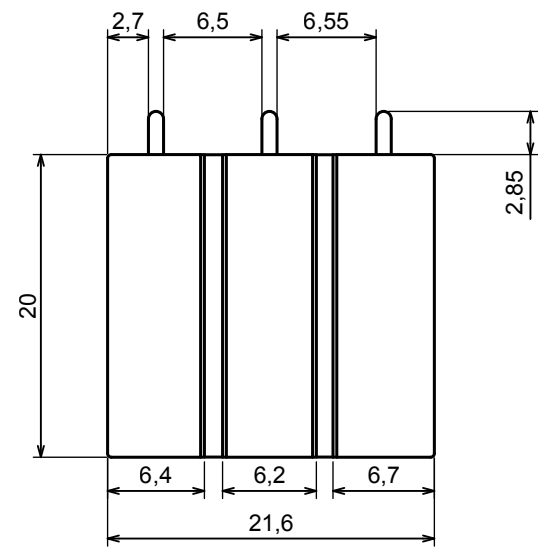

All rights reserved, Copyright Kradex 2016

Product model Enclosure Z103 - Filler

Format: A3 Material: PS, ABS

Scale 2:1 Tolerance: +/- 0.5