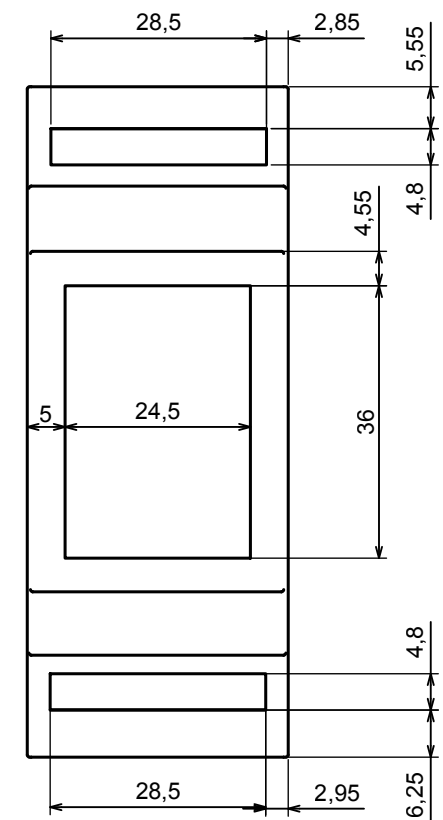

A |

A |

A-A

All rights reserved, Copyright Kradox 2016

Product model Enclosure Z103 - Assembly

Format: A3 Material: PS, ABS

Scale 1:1 Tolerance: +/- 0.8

B |

B |

B-B

All rights reserved, Copyright Kradex 2016

Product model Enclosure Z103 - Base

Format: A3 Material: PS, ABS

Scale 1:1 Tolerance: +/- 0.8

c |

All rights reserved, Copyright Kradox 2016

Product model Enclosure Z103 - Cover

Format: A3 Material: PS, ABS

Scale 1:1 Tolerance: +/- 0.8

D |

D |

D-D

All rights reserved, Copyright Kradex 2016

Product model Enclosure Z103 - Hook

Format: A3 Material: PS, ABS

Scale 2:1 Tolerance: +/- 0.5

All rights reserved, Copyright Kradex 2016

Product model Enclosure Z103 - Filler

Format: A3 Material: PS, ABS

Scale 2:1 Tolerance: +/- 0.5

X-ON Electronics