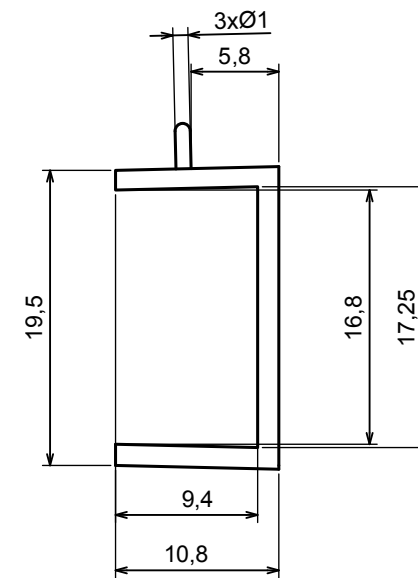

Product model Enclosure Z103 - Cover

Format: A3 Material: PS, ABS

Scale 1:1 Tolerance: +/- 0.8

D |

D |

D-D

All rights reserved, Copyright Kradex 2016

Product model Enclosure Z103 - Hook

Format: A3 Material: PS, ABS

Scale 2:1 Tolerance: +/- 0.5

All rights reserved, Copyright Kradex 2016

Product model Enclosure Z103 - Filler

Format: A3 Material: PS, ABS

Scale 2:1 Tolerance: +/- 0.5

X-ON Electronics