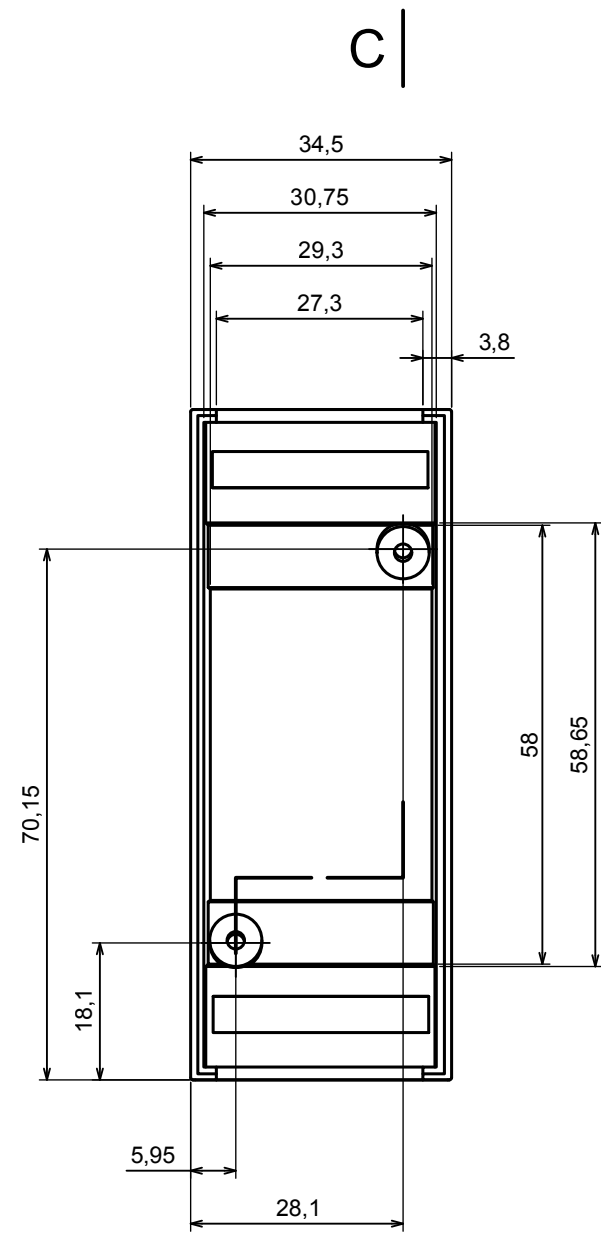

A |

A |

A-A

All rights reserved, Copyright Kradox 2016

Product model Enclosure Z103 - Assembly

Format: A3 Material: PS, ABS

Scale 1:1 Tolerance: +/- 0.8

B |

B |

B-B

All rights reserved, Copyright Kradex 2016

Product model Enclosure Z103 - Base

Format: A3 Material: PS, ABS

Scale 1:1 Tolerance: +/- 0.8

c |

All rights reserved, Copyright Kradox 2016

Product model Enclosure Z103 - Cover

Format: A3 Material: PS, ABS

Scale 1:1 Tolerance: +/- 0.8

D |

D |

D-D

All rights reserved, Copyright Kradex 2016

Product model Enclosure Z103 - Hook

Format: A3 Material: PS, ABS

Scale 2:1 Tolerance: +/- 0.5

All rights reserved, Copyright Kradex 2016

Product model Enclosure Z103 - Filler

Format: A3 Material: PS, ABS

Scale 2:1 Tolerance: +/- 0.5

X-ON Electronics