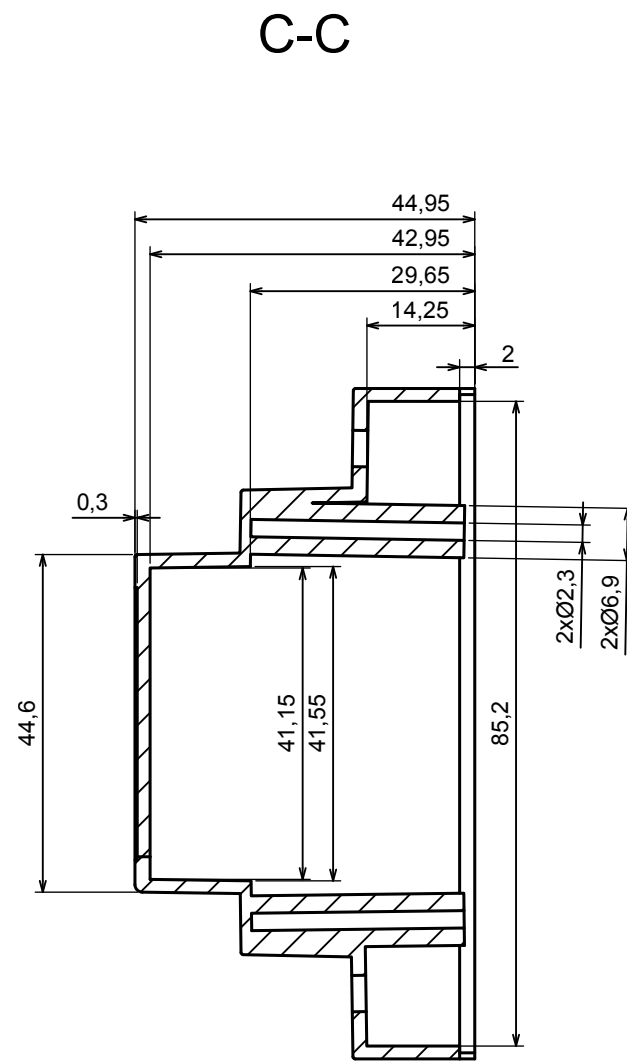

A |

A |

A-A

All rights reserved, Copyright Kradox 2016

Product model Enclosure Z103 - Assembly

Format: A3 Material: PS, ABS

Scale 1:1 Tolerance: +/- 0.8

B |

B |

B-B

All rights reserved, Copyright Kradex 2016

Product model Enclosure Z103 - Base

Format: A3 Material: PS, ABS

Scale 1:1 Tolerance: +/- 0.8

c |

All rights reserved, Copyright Kradox 2016

Product model Enclosure Z103 - Cover

Format: A3 Material: PS, ABS

Scale 1:1 Tolerance: +/- 0.8

D |

D |

D-D

All rights reserved, Copyright Kradex 2016

Product model Enclosure Z103 - Hook

Format: A3 Material: PS, ABS

Scale 2:1 Tolerance: +/- 0.5

All rights reserved, Copyright Kradex 2016

Product model Enclosure Z103 - Filler

Format: A3 Material: PS, ABS

Scale 2:1 Tolerance: +/- 0.5

X-ON Electronics