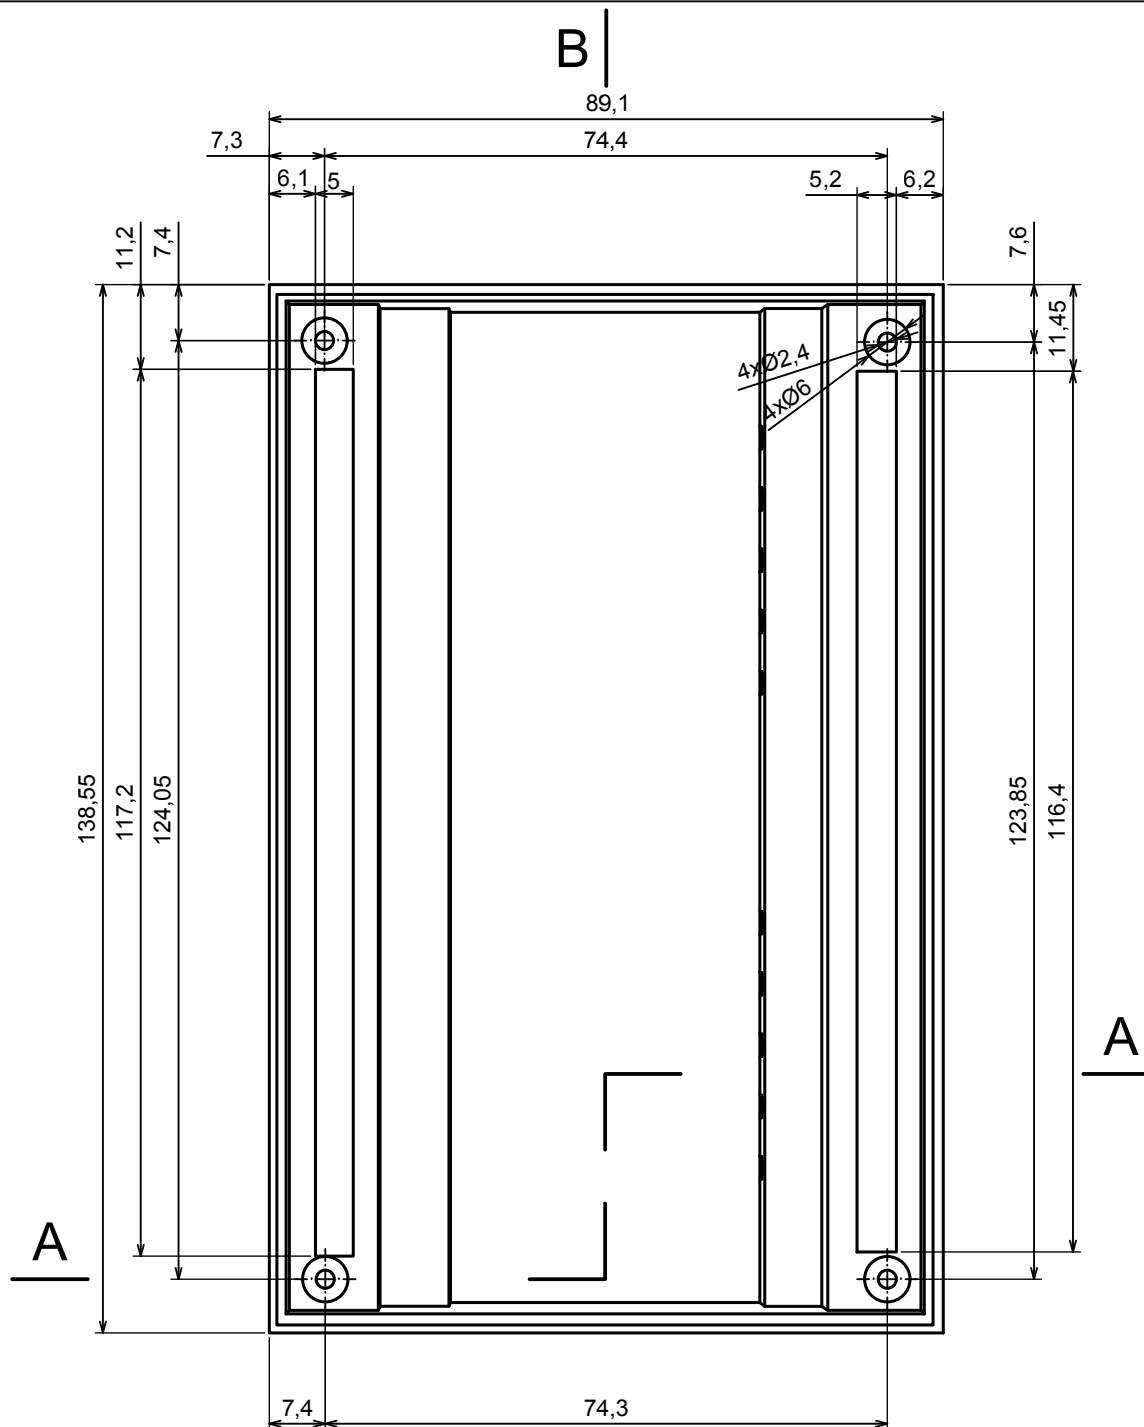

All rights reserved, Copyright Kradex 2016		
Product model	Enclosure Z104 - assembly	
Format: A3	Material: PS, ABS	
Scale 1:1	Tolerance: +/- 0.8	

All rights reserved, Copyright Kradox 2016	
Product model	Enclosure Z104 - base
Format: A3	Material: PS, ABS
Scale 1:1	Tolerance: +/- 0.8

All rights reserved, Copyright Kradox 2016	
Product model	Enclosure Z104 - cover
Format: A3	Material: PS, ABS
Scale 1:1	Tolerance: +/- 0.8

All rights reserved, Copyright Kradex 2016

Product model Enclosure Z104 - plug

Format: A3 Material: PS, ABS

Scale 2:1 Tolerance: +/- 0.8

All rights reserved, Copyright Kradex 2016

Product model Enclosure Z104 - hook

Format: A3 Material: PS, ABS

Scale 2:1 Tolerance: +/- 0.5

X-ON Electronics