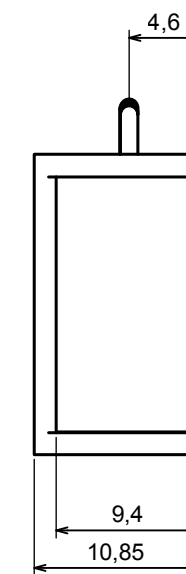

All rights reserved, Copyright Kradex 2016		
Product model	Enclosure Z104 - assembly	
Format: A3	Material: PS, ABS	
Scale 1:1	Tolerance: +/- 0.8	

All rights reserved, Copyright Kradox 2016	
Product model	Enclosure Z104 - base
Format: A3	Material: PS, ABS
Scale 1:1	Tolerance: +/- 0.8

All rights reserved, Copyright Kradox 2016	
Product model	Enclosure Z104 - cover
Format: A3	Material: PS, ABS
Scale 1:1	Tolerance: +/- 0.8

All rights reserved, Copyright Kradex 2016

Product model Enclosure Z104 - plug

Format: A3 Material: PS, ABS

Scale 2:1 Tolerance: +/- 0.8

All rights reserved, Copyright Kradex 2016

Product model Enclosure Z104 - hook

Format: A3 Material: PS, ABS

Scale 2:1 Tolerance: +/- 0.5

X-ON Electronics