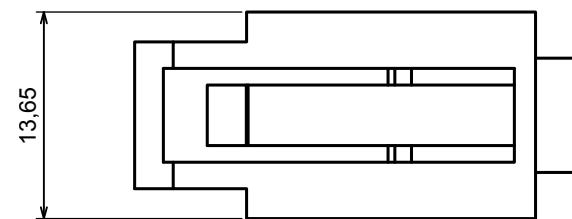

All rights reserved, Copyright Kradox 2016	
Product model	Enclosure Z104 - cover
Format: A3	Material: PS, ABS
Scale 1:1	Tolerance: +/- 0.8

All rights reserved, Copyright Kradex 2016

Product model Enclosure Z104 - plug

Format: A3 Material: PS, ABS

Scale 2:1 Tolerance: +/- 0.8

All rights reserved, Copyright Kradex 2016

Product model Enclosure Z104 - hook

Format: A3 Material: PS, ABS

Scale 2:1 Tolerance: +/- 0.5

X-ON Electronics