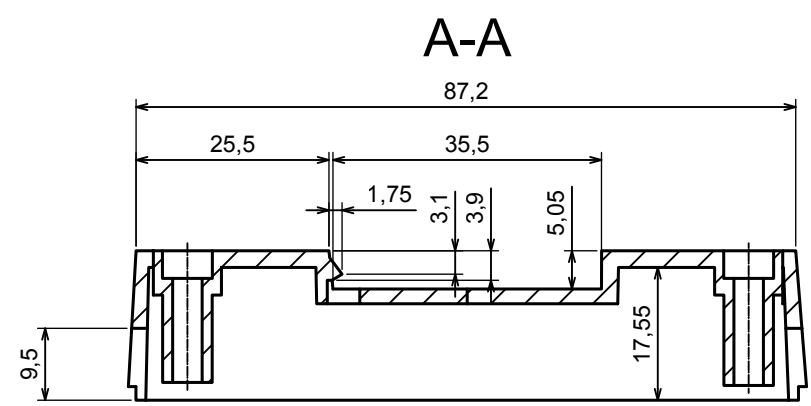

All rights reserved, Copyright Kradex 2016		
Product model	Enclosure Z104 - assembly	
Format: A3	Material: PS, ABS	
Scale 1:1	Tolerance: +/- 0.8	

All rights reserved, Copyright Kradox 2016	
Product model	Enclosure Z104 - base
Format: A3	Material: PS, ABS
Scale 1:1	Tolerance: +/- 0.8

All rights reserved, Copyright Kradox 2016	
Product model	Enclosure Z104 - cover
Format: A3	Material: PS, ABS
Scale 1:1	Tolerance: +/- 0.8

All rights reserved, Copyright Kradex 2016

Product model Enclosure Z104 - plug

Format: A3 Material: PS, ABS

Scale 2:1 Tolerance: +/- 0.8

All rights reserved, Copyright Kradex 2016

Product model Enclosure Z104 - hook

Format: A3 Material: PS, ABS

Scale 2:1 Tolerance: +/- 0.5

X-ON Electronics