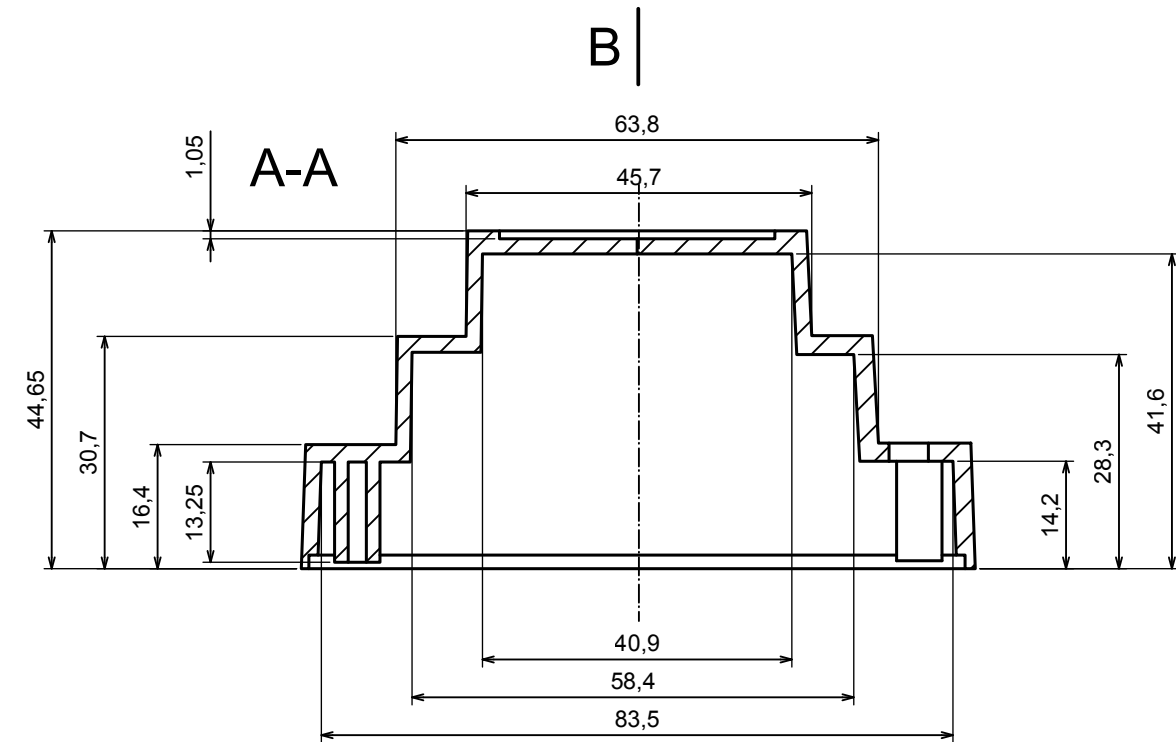

All rights reserved, Copyright Kradex 2016		
Product model	Enclosure Z104 - assembly	
Format: A3	Material: PS, ABS	
Scale 1:1	Tolerance: +/- 0.8	

All rights reserved, Copyright Kradox 2016	
Product model	Enclosure Z104 - base
Format: A3	Material: PS, ABS
Scale 1:1	Tolerance: +/- 0.8

All rights reserved, Copyright Kradox 2016	
Product model	Enclosure Z104 - cover
Format: A3	Material: PS, ABS
Scale 1:1	Tolerance: +/- 0.8

All rights reserved, Copyright Kradex 2016

Product model Enclosure Z104 - plug

Format: A3 Material: PS, ABS

Scale 2:1 Tolerance: +/- 0.8

All rights reserved, Copyright Kradex 2016

Product model Enclosure Z104 - hook

Format: A3 Material: PS, ABS

Scale 2:1 Tolerance: +/- 0.5

X-ON Electronics