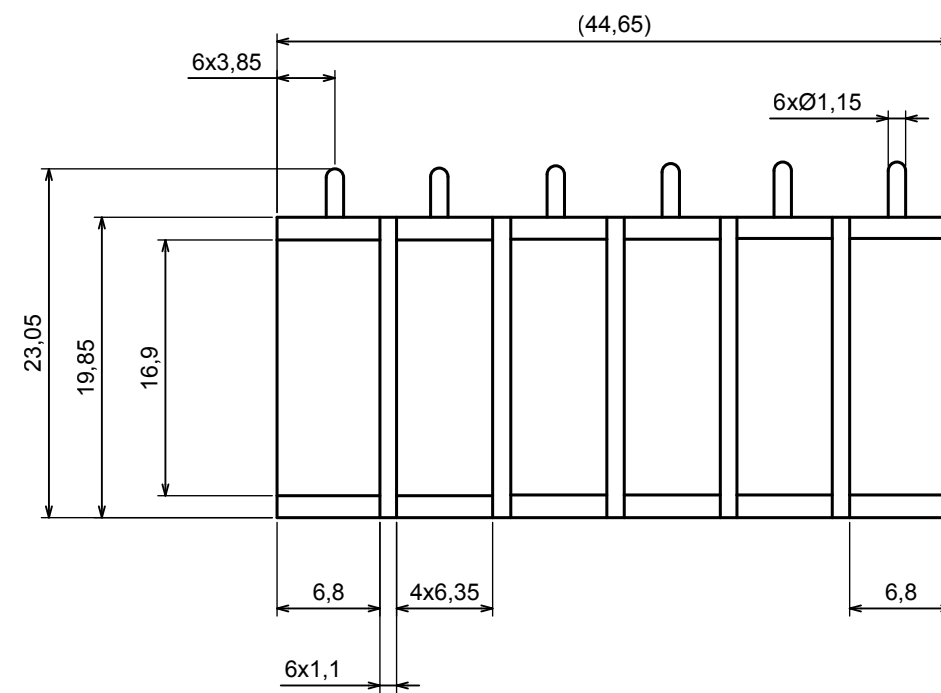

All rights reserved, Copyright Kradex 2016		
Product model	Enclosure Z104 - assembly	
Format: A3	Material: PS, ABS	
Scale 1:1	Tolerance: +/- 0.8	

All rights reserved, Copyright Kradox 2016	
Product model	Enclosure Z104 - base
Format: A3	Material: PS, ABS
Scale 1:1	Tolerance: +/- 0.8

All rights reserved, Copyright Kradox 2016	
Product model	Enclosure Z104 - cover
Format: A3	Material: PS, ABS
Scale 1:1	Tolerance: +/- 0.8

All rights reserved, Copyright Kradex 2016

Product model Enclosure Z104 - plug

Format: A3 Material: PS, ABS

Scale 2:1 Tolerance: +/- 0.8

All rights reserved, Copyright Kradex 2016

Product model Enclosure Z104 - hook

Format: A3 Material: PS, ABS

Scale 2:1 Tolerance: +/- 0.5

X-ON Electronics