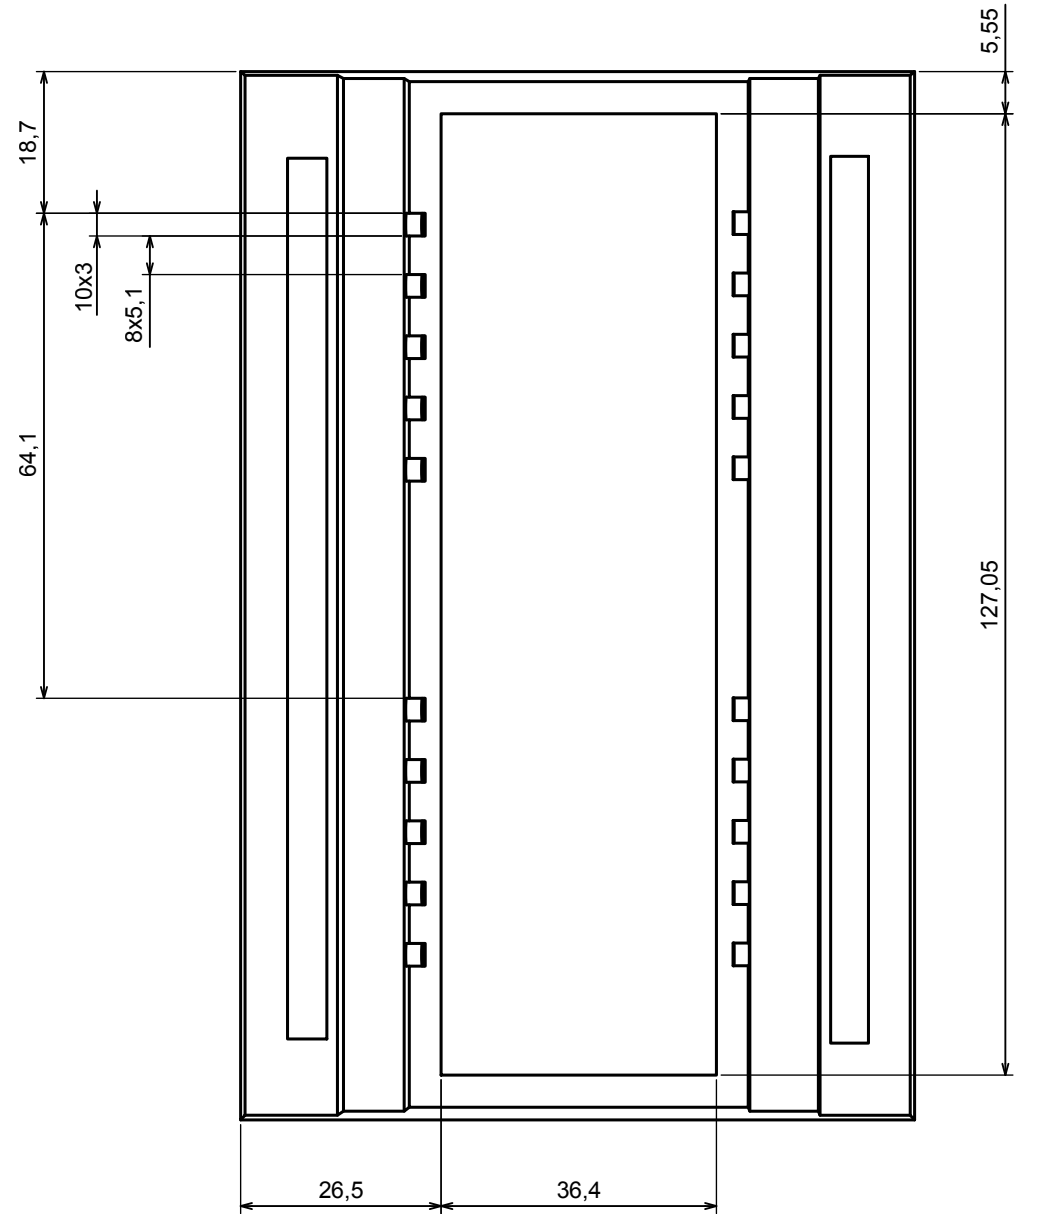

All rights reserved, Copyright Kradex 2016		
Product model	Enclosure Z104 - assembly	
Format: A3	Material: PS, ABS	
Scale 1:1	Tolerance: +/- 0.8	

All rights reserved, Copyright Kradox 2016	
Product model	Enclosure Z104 - base
Format: A3	Material: PS, ABS
Scale 1:1	Tolerance: +/- 0.8

All rights reserved, Copyright Kradox 2016	
Product model	Enclosure Z104 - cover
Format: A3	Material: PS, ABS
Scale 1:1	Tolerance: +/- 0.8

All rights reserved, Copyright Kradex 2016

Product model Enclosure Z104 - plug

Format: A3 Material: PS, ABS

Scale 2:1 Tolerance: +/- 0.8

All rights reserved, Copyright Kradex 2016

Product model Enclosure Z104 - hook

Format: A3 Material: PS, ABS

Scale 2:1 Tolerance: +/- 0.5

X-ON Electronics