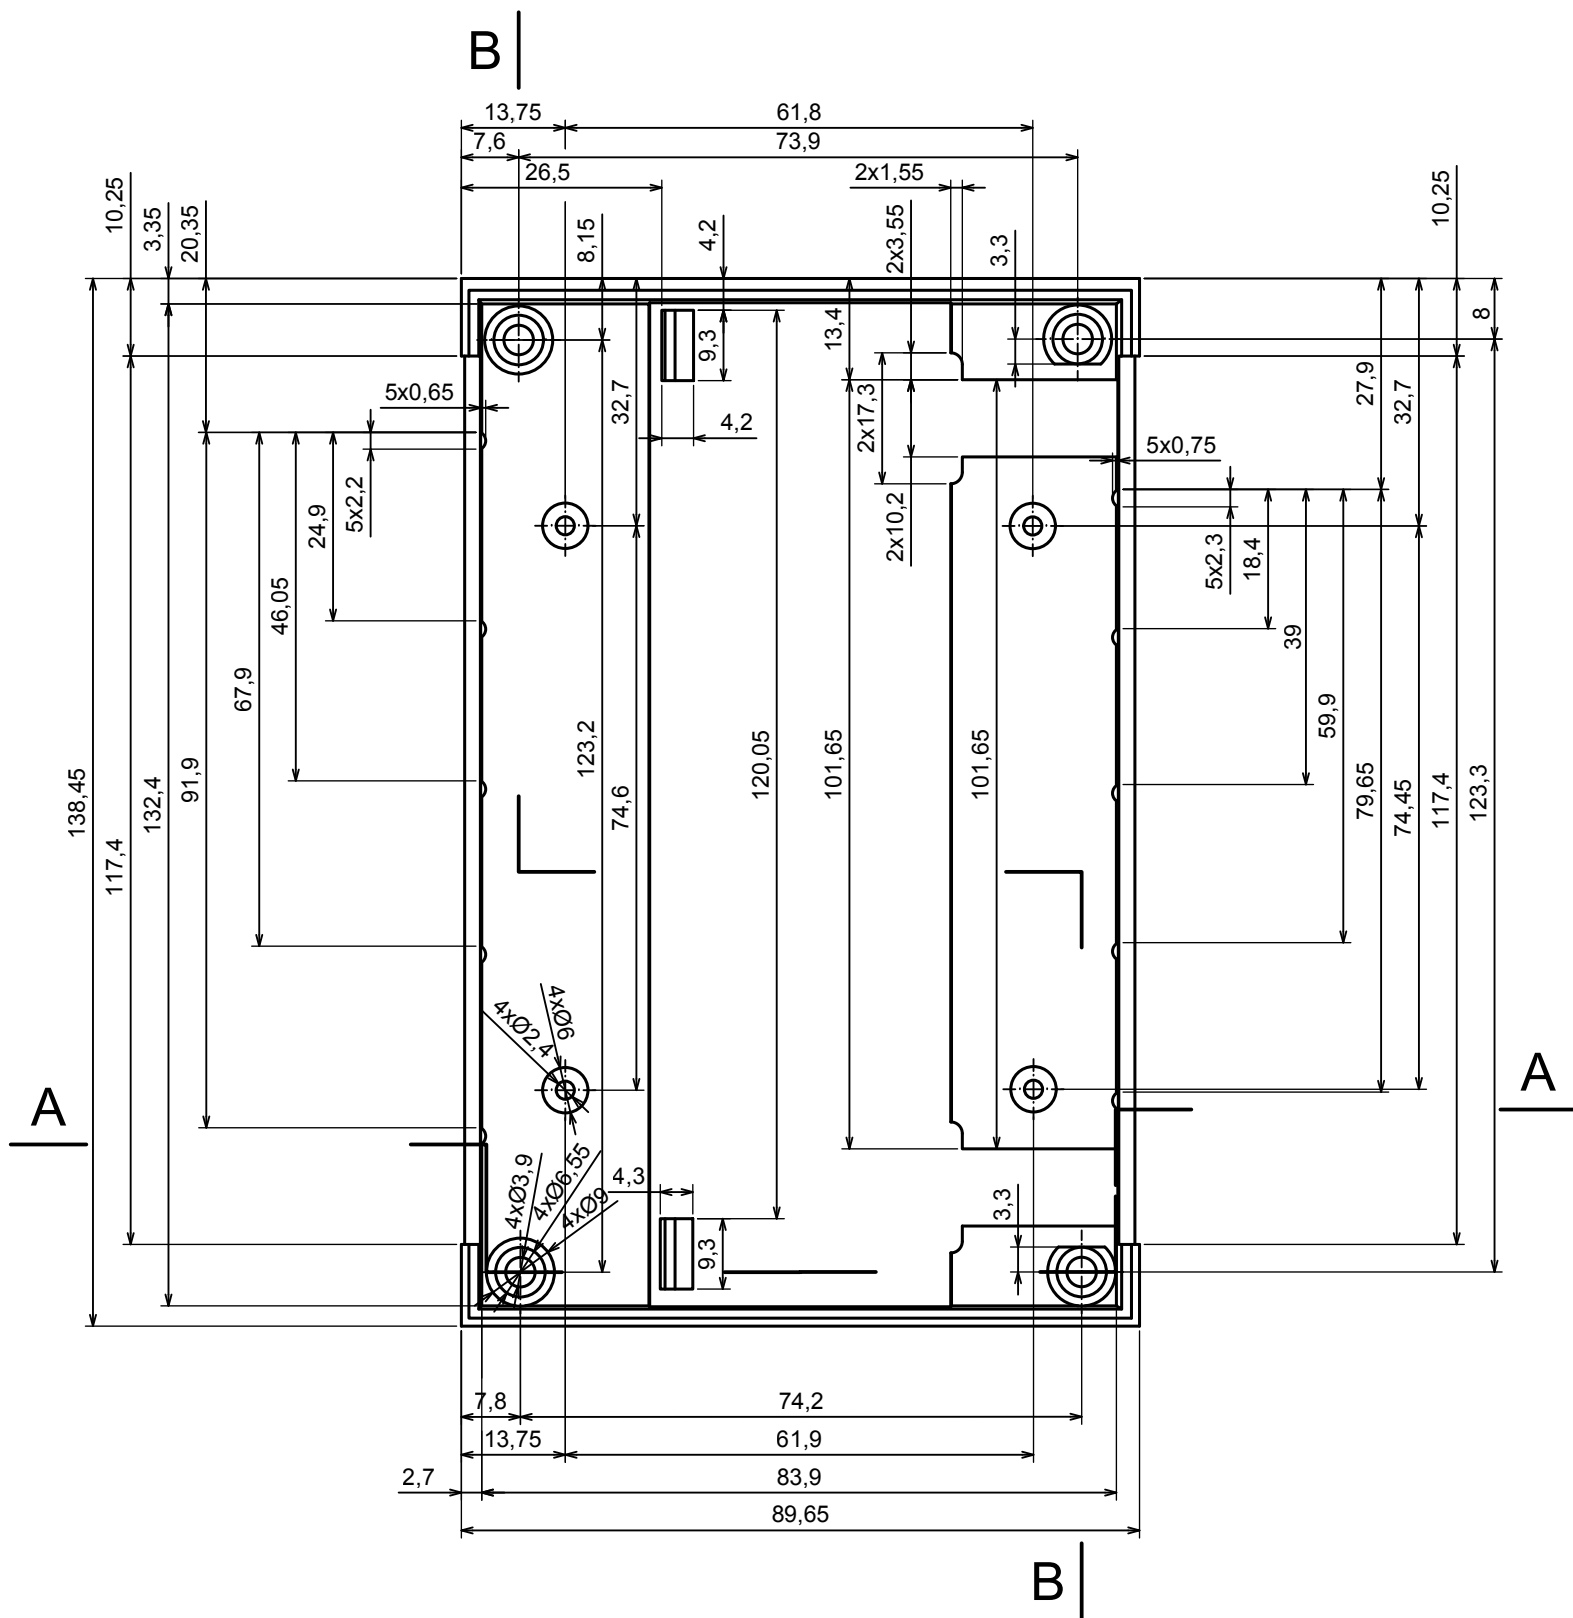

All rights reserved, Copyright Kradex 2016		
Product model	Enclosure Z104 - assembly	
Format: A3	Material: PS, ABS	
Scale 1:1	Tolerance: +/- 0.8	

All rights reserved, Copyright Kradox 2016	
Product model	Enclosure Z104 - base
Format: A3	Material: PS, ABS
Scale 1:1	Tolerance: +/- 0.8

All rights reserved, Copyright Kradox 2016	
Product model	Enclosure Z104 - cover
Format: A3	Material: PS, ABS
Scale 1:1	Tolerance: +/- 0.8

All rights reserved, Copyright Kradex 2016

Product model Enclosure Z104 - plug

Format: A3 Material: PS, ABS

Scale 2:1 Tolerance: +/- 0.8

All rights reserved, Copyright Kradex 2016

Product model Enclosure Z104 - hook

Format: A3 Material: PS, ABS

Scale 2:1 Tolerance: +/- 0.5

X-ON Electronics