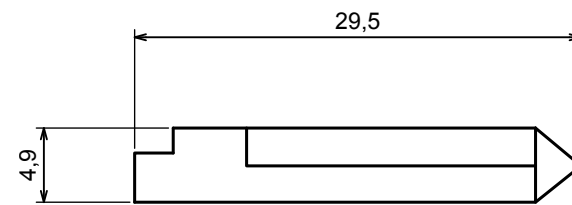

All rights reserved, Copyright Kradox 2016	
Product model	Enclosure Z104 - cover
Format: A3	Material: PS, ABS
Scale 1:1	Tolerance: +/- 0.8

All rights reserved, Copyright Kradex 2016

Product model Enclosure Z104 - plug

Format: A3 Material: PS, ABS

Scale 2:1 Tolerance: +/- 0.8

All rights reserved, Copyright Kradex 2016

Product model Enclosure Z104 - hook

Format: A3 Material: PS, ABS

Scale 2:1 Tolerance: +/- 0.5

X-ON Electronics