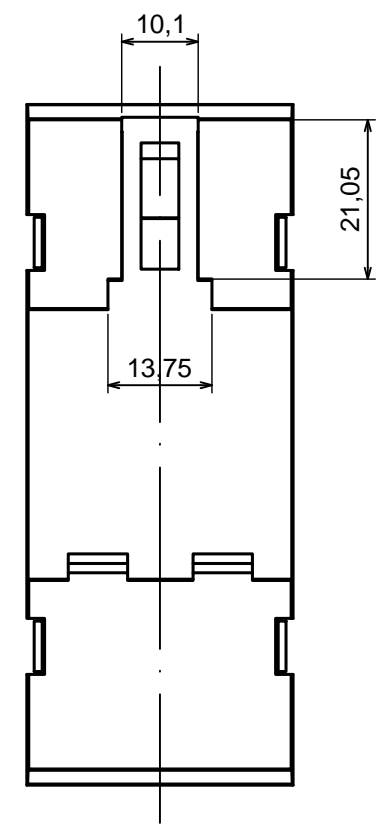

All rights reserved, Copyright Kradex 2016		
Product model	Enclosure Z106 - Assembly	
Format: A3	Material: PS, ABS	
Scale 1:1	Tolerance: +/- 0.5	

All rights reserved, Copyright Kradox 2016		
Product model	Enclosure Z106 - base	
Format: A3	Material: PS, ABS	
Scale 1:1	Tolerance: +/- 0.5	

All rights reserved, Copyright Kradox 2016

Product model Enclosure Z106 - cover

Format: A3 Material: PS, ABS

Scale 1:1 Tolerance: +/- 0.5

All rights reserved, Copyright Kradox 2016

Product model Enclosure Z106 - filter

Format: A3 Material: PS, ABS

Scale 2:1 Tolerance: +/- 0.5

All rights reserved, Copyright Kradex 2016

Product model Enclosure Z106 - hook

Format: A3 Material: PS, ABS

Scale 2:1 Tolerance: +/- 0.5