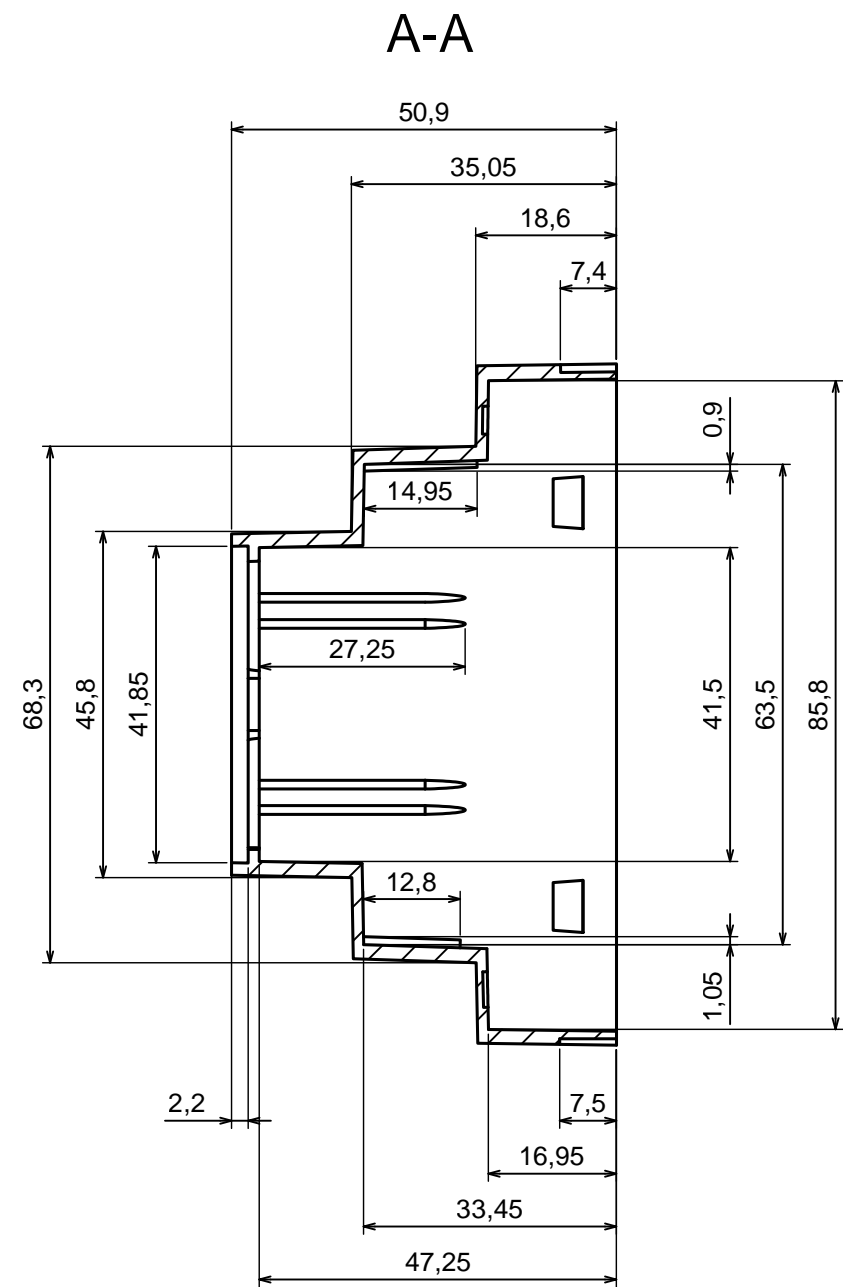

All rights reserved, Copyright Kradex 2016		
Product model	Enclosure Z106 - Assembly	
Format: A3	Material: PS, ABS	
Scale 1:1	Tolerance: +/- 0.5	

All rights reserved, Copyright Kradox 2016		
Product model	Enclosure Z106 - base	
Format: A3	Material: PS, ABS	
Scale 1:1	Tolerance: +/- 0.5	

All rights reserved, Copyright Kradox 2016

Product model Enclosure Z106 - cover

Format: A3 Material: PS, ABS

Scale 1:1 Tolerance: +/- 0.5

All rights reserved, Copyright Kradox 2016

Product model Enclosure Z106 - filter

Format: A3 Material: PS, ABS

Scale 2:1 Tolerance: +/- 0.5

All rights reserved, Copyright Kradex 2016

Product model Enclosure Z106 - hook

Format: A3 Material: PS, ABS

Scale 2:1 Tolerance: +/- 0.5