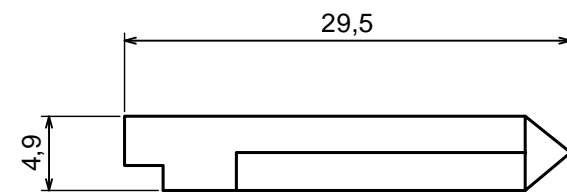

All rights reserved, Copyright Kradox 2016

Product model Enclosure Z106 - cover

Format: A3 Material: PS, ABS

Scale 1:1 Tolerance: +/- 0.5

All rights reserved, Copyright Kradox 2016

Product model Enclosure Z106 - filter

Format: A3 Material: PS, ABS

Scale 2:1 Tolerance: +/- 0.5

All rights reserved, Copyright Kradex 2016

Product model Enclosure Z106 - hook

Format: A3 Material: PS, ABS

Scale 2:1 Tolerance: +/- 0.5