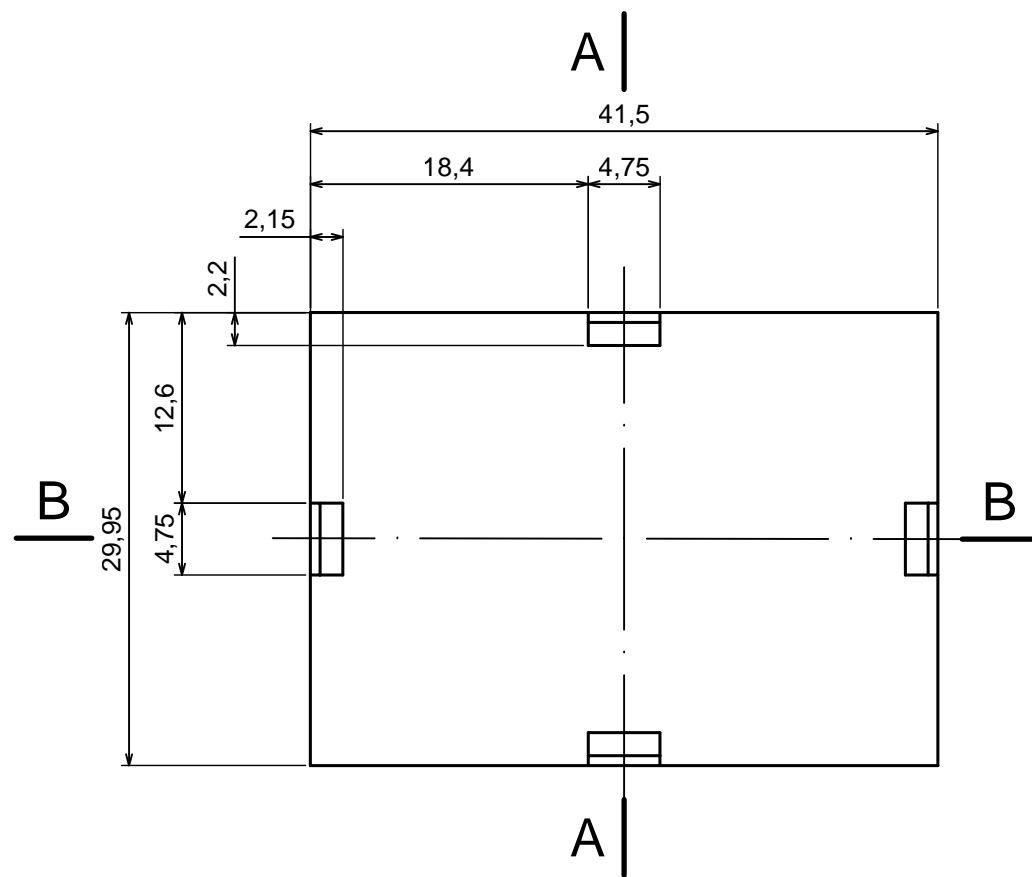

All rights reserved, Copyright Kradex 2016		
Product model	Enclosure Z106 - Assembly	
Format: A3	Material: PS, ABS	
Scale 1:1	Tolerance: +/- 0.5	

All rights reserved, Copyright Kradox 2016		
Product model	Enclosure Z106 - base	
Format: A3	Material: PS, ABS	
Scale 1:1	Tolerance: +/- 0.5	

All rights reserved, Copyright Kradox 2016

Product model Enclosure Z106 - cover

Format: A3 Material: PS, ABS

Scale 1:1 Tolerance: +/- 0.5

All rights reserved, Copyright Kradox 2016

Product model Enclosure Z106 - filter

Format: A3 Material: PS, ABS

Scale 2:1 Tolerance: +/- 0.5

All rights reserved, Copyright Kradex 2016

Product model Enclosure Z106 - hook

Format: A3 Material: PS, ABS

Scale 2:1 Tolerance: +/- 0.5