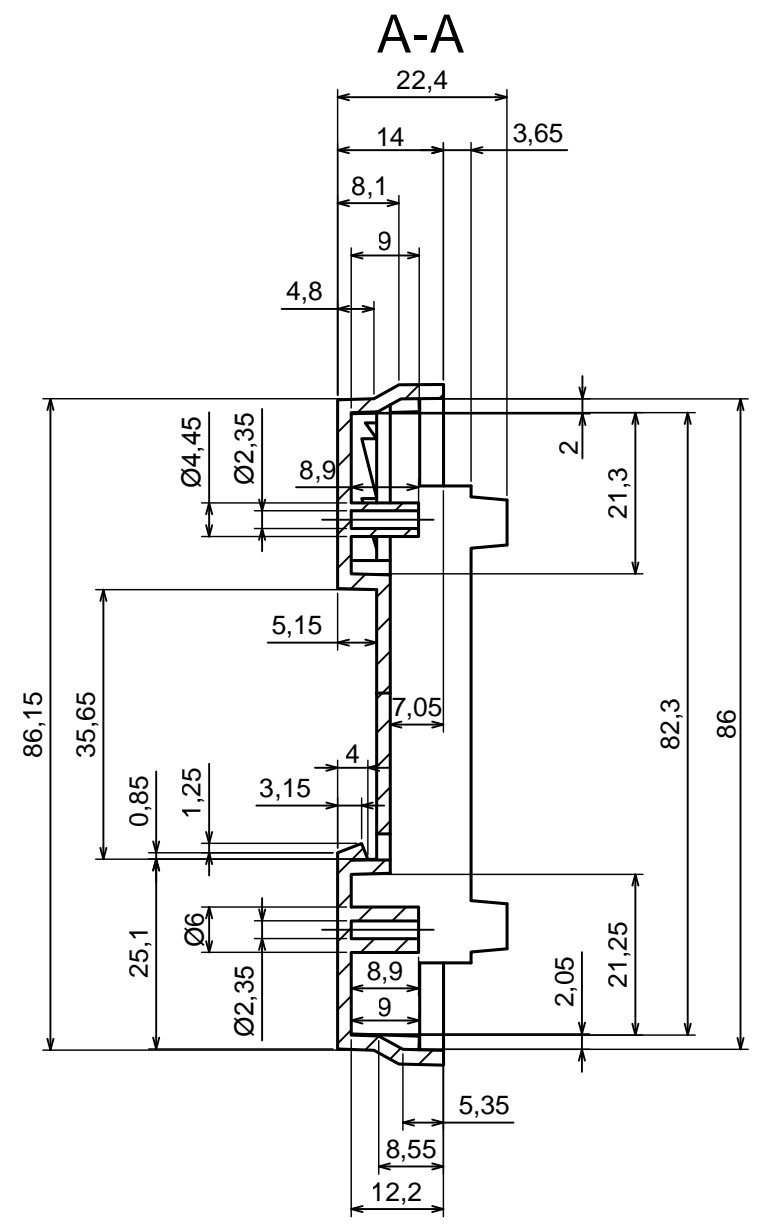

All rights reserved, Copyright Kradex 2016		
Product model	Enclosure Z106 - Assembly	
Format: A3	Material: PS, ABS	
Scale 1:1	Tolerance: +/- 0.5	

All rights reserved, Copyright Kradox 2016		
Product model	Enclosure Z106 - base	
Format: A3	Material: PS, ABS	
Scale 1:1	Tolerance: +/- 0.5	

All rights reserved, Copyright Kradox 2016

Product model Enclosure Z106 - cover

Format: A3 Material: PS, ABS

Scale 1:1 Tolerance: +/- 0.5

All rights reserved, Copyright Kradox 2016

Product model Enclosure Z106 - filter

Format: A3 Material: PS, ABS

Scale 2:1 Tolerance: +/- 0.5

All rights reserved, Copyright Kradex 2016

Product model Enclosure Z106 - hook

Format: A3 Material: PS, ABS

Scale 2:1 Tolerance: +/- 0.5