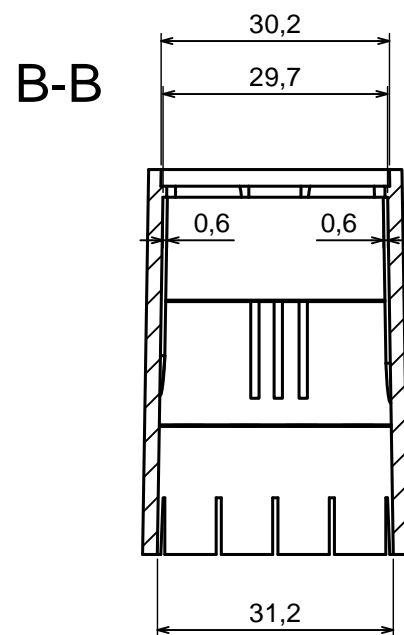

All rights reserved, Copyright Kradex 2016		
Product model	Enclosure Z106 - Assembly	
Format: A3	Material: PS, ABS	
Scale 1:1	Tolerance: +/- 0.5	

All rights reserved, Copyright Kradox 2016		
Product model	Enclosure Z106 - base	
Format: A3	Material: PS, ABS	
Scale 1:1	Tolerance: +/- 0.5	

All rights reserved, Copyright Kradox 2016

Product model Enclosure Z106 - cover

Format: A3 Material: PS, ABS

Scale 1:1 Tolerance: +/- 0.5

All rights reserved, Copyright Kradox 2016

Product model Enclosure Z106 - filter

Format: A3 Material: PS, ABS

Scale 2:1 Tolerance: +/- 0.5

All rights reserved, Copyright Kradex 2016

Product model Enclosure Z106 - hook

Format: A3 Material: PS, ABS

Scale 2:1 Tolerance: +/- 0.5