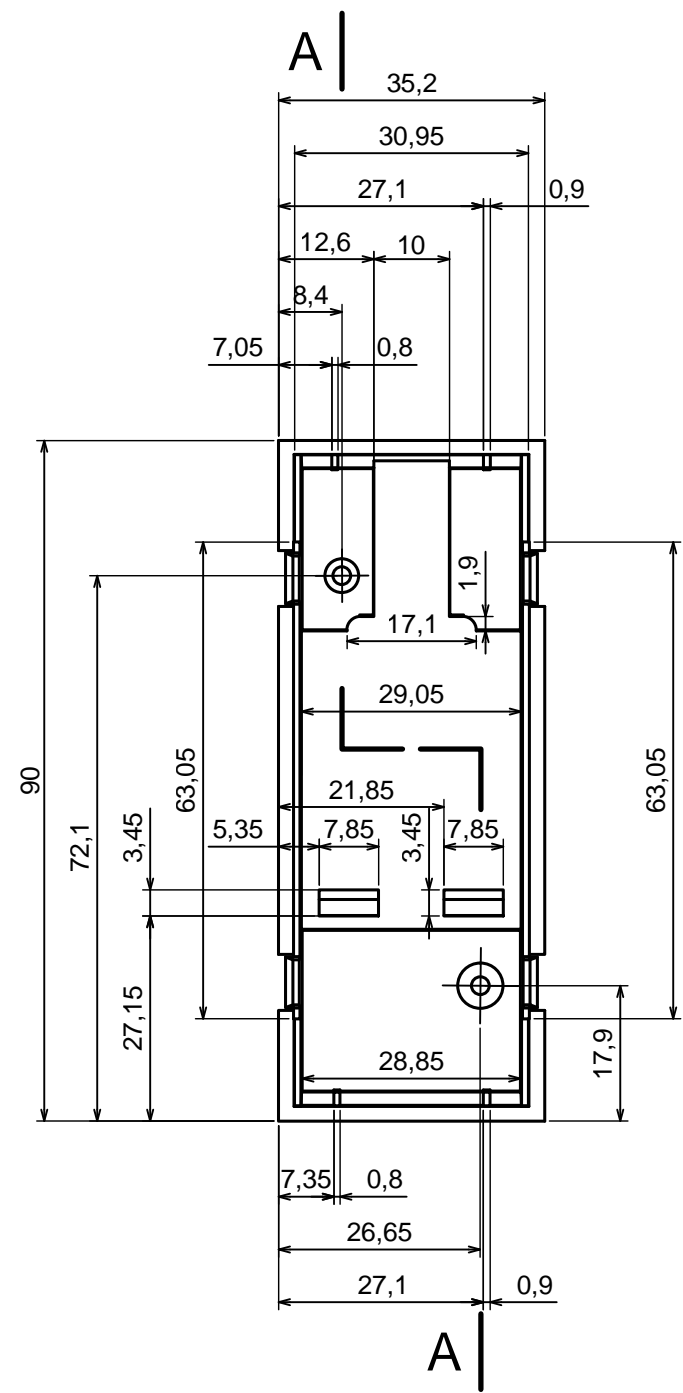

All rights reserved, Copyright Kradex 2016		
Product model	Enclosure Z106 - Assembly	
Format: A3	Material: PS, ABS	
Scale 1:1	Tolerance: +/- 0.5	

All rights reserved, Copyright Kradox 2016		
Product model	Enclosure Z106 - base	
Format: A3	Material: PS, ABS	
Scale 1:1	Tolerance: +/- 0.5	

All rights reserved, Copyright Kradox 2016

Product model Enclosure Z106 - cover

Format: A3 Material: PS, ABS

Scale 1:1 Tolerance: +/- 0.5

All rights reserved, Copyright Kradox 2016

Product model Enclosure Z106 - filter

Format: A3 Material: PS, ABS

Scale 2:1 Tolerance: +/- 0.5

All rights reserved, Copyright Kradex 2016

Product model Enclosure Z106 - hook

Format: A3 Material: PS, ABS

Scale 2:1 Tolerance: +/- 0.5