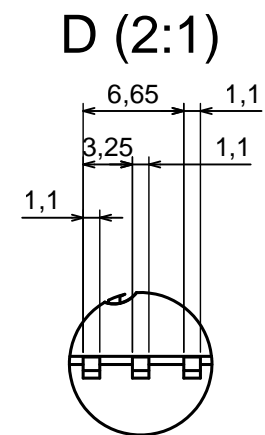

All rights reserved, Copyright Kradex 2016		
Product model	Enclosure Z106 - Assembly	
Format: A3	Material: PS, ABS	
Scale 1:1	Tolerance: +/- 0.5	

All rights reserved, Copyright Kradox 2016		
Product model	Enclosure Z106 - base	
Format: A3	Material: PS, ABS	
Scale 1:1	Tolerance: +/- 0.5	

All rights reserved, Copyright Kradox 2016

Product model Enclosure Z106 - cover

Format: A3 Material: PS, ABS

Scale 1:1 Tolerance: +/- 0.5

All rights reserved, Copyright Kradox 2016

Product model Enclosure Z106 - filter

Format: A3 Material: PS, ABS

Scale 2:1 Tolerance: +/- 0.5

All rights reserved, Copyright Kradex 2016

Product model Enclosure Z106 - hook

Format: A3 Material: PS, ABS

Scale 2:1 Tolerance: +/- 0.5