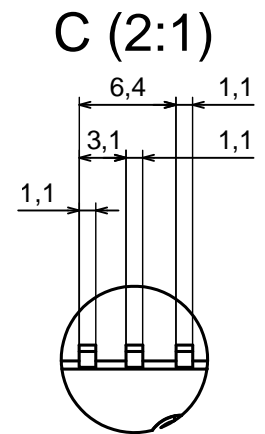

All rights reserved, Copyright Kradex 2016		
Product model	Enclosure Z106 - Assembly	
Format: A3	Material: PS, ABS	
Scale 1:1	Tolerance: +/- 0.5	

All rights reserved, Copyright Kradox 2016		
Product model	Enclosure Z106 - base	
Format: A3	Material: PS, ABS	
Scale 1:1	Tolerance: +/- 0.5	

All rights reserved, Copyright Kradox 2016

Product model Enclosure Z106 - cover

Format: A3 Material: PS, ABS

Scale 1:1 Tolerance: +/- 0.5

All rights reserved, Copyright Kradox 2016

Product model Enclosure Z106 - filter

Format: A3 Material: PS, ABS

Scale 2:1 Tolerance: +/- 0.5

All rights reserved, Copyright Kradex 2016

Product model Enclosure Z106 - hook

Format: A3 Material: PS, ABS

Scale 2:1 Tolerance: +/- 0.5