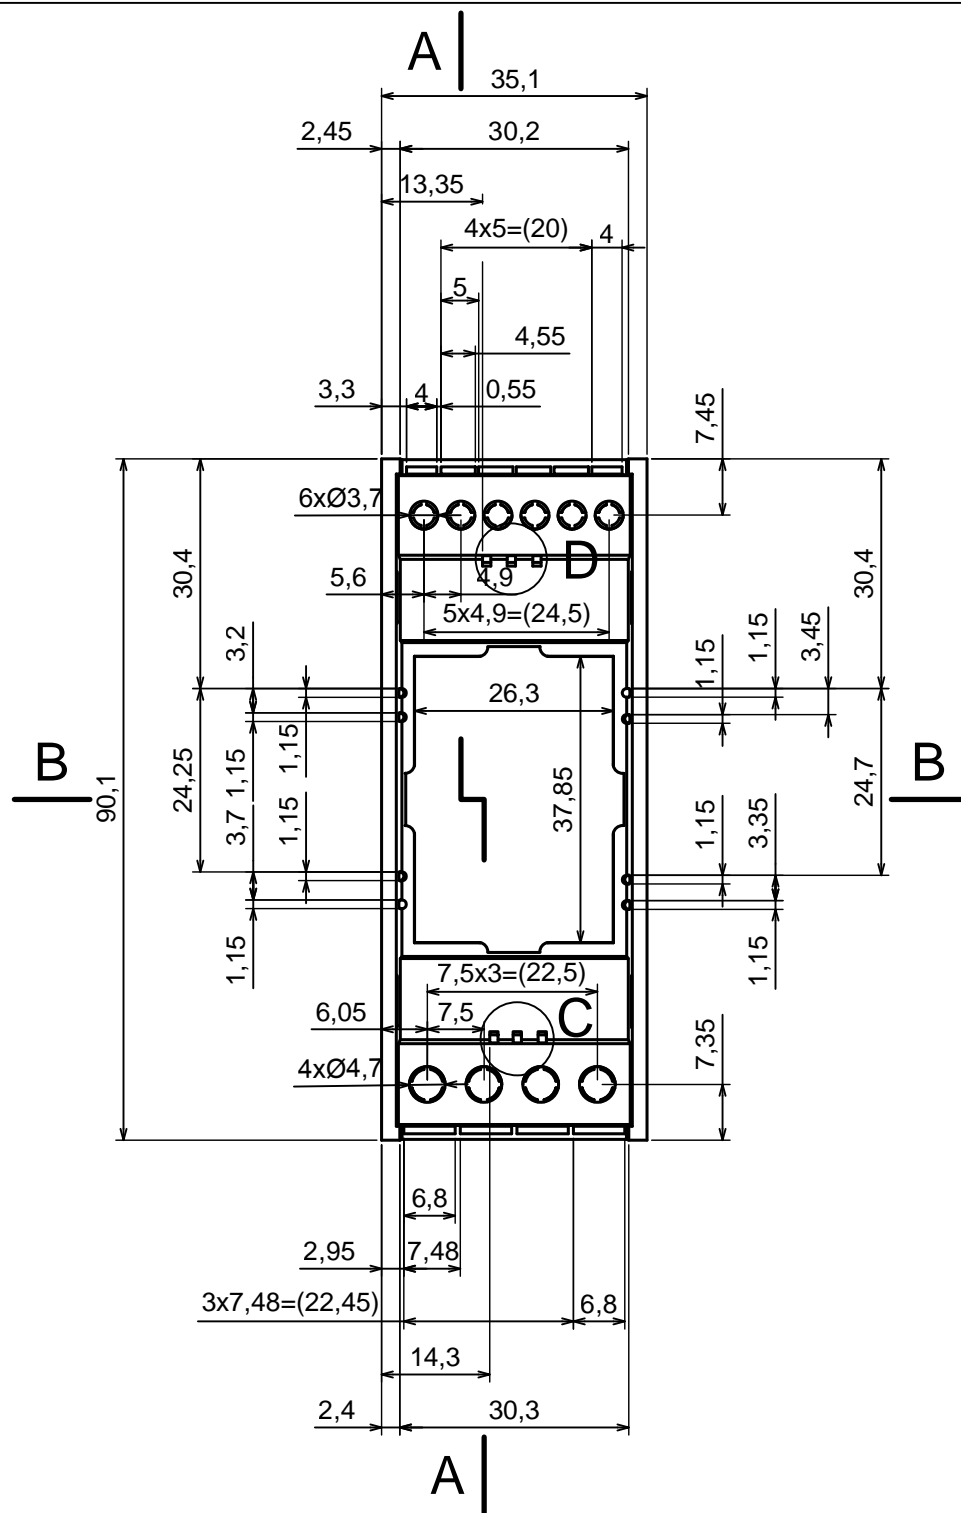

All rights reserved, Copyright Kradex 2016		
Product model	Enclosure Z106 - Assembly	
Format: A3	Material: PS, ABS	
Scale 1:1	Tolerance: +/- 0.5	

All rights reserved, Copyright Kradox 2016		
Product model	Enclosure Z106 - base	
Format: A3	Material: PS, ABS	
Scale 1:1	Tolerance: +/- 0.5	

All rights reserved, Copyright Kradox 2016

Product model Enclosure Z106 - cover

Format: A3 Material: PS, ABS

Scale 1:1 Tolerance: +/- 0.5

All rights reserved, Copyright Kradox 2016

Product model Enclosure Z106 - filter

Format: A3 Material: PS, ABS

Scale 2:1 Tolerance: +/- 0.5

All rights reserved, Copyright Kradex 2016

Product model Enclosure Z106 - hook

Format: A3 Material: PS, ABS

Scale 2:1 Tolerance: +/- 0.5