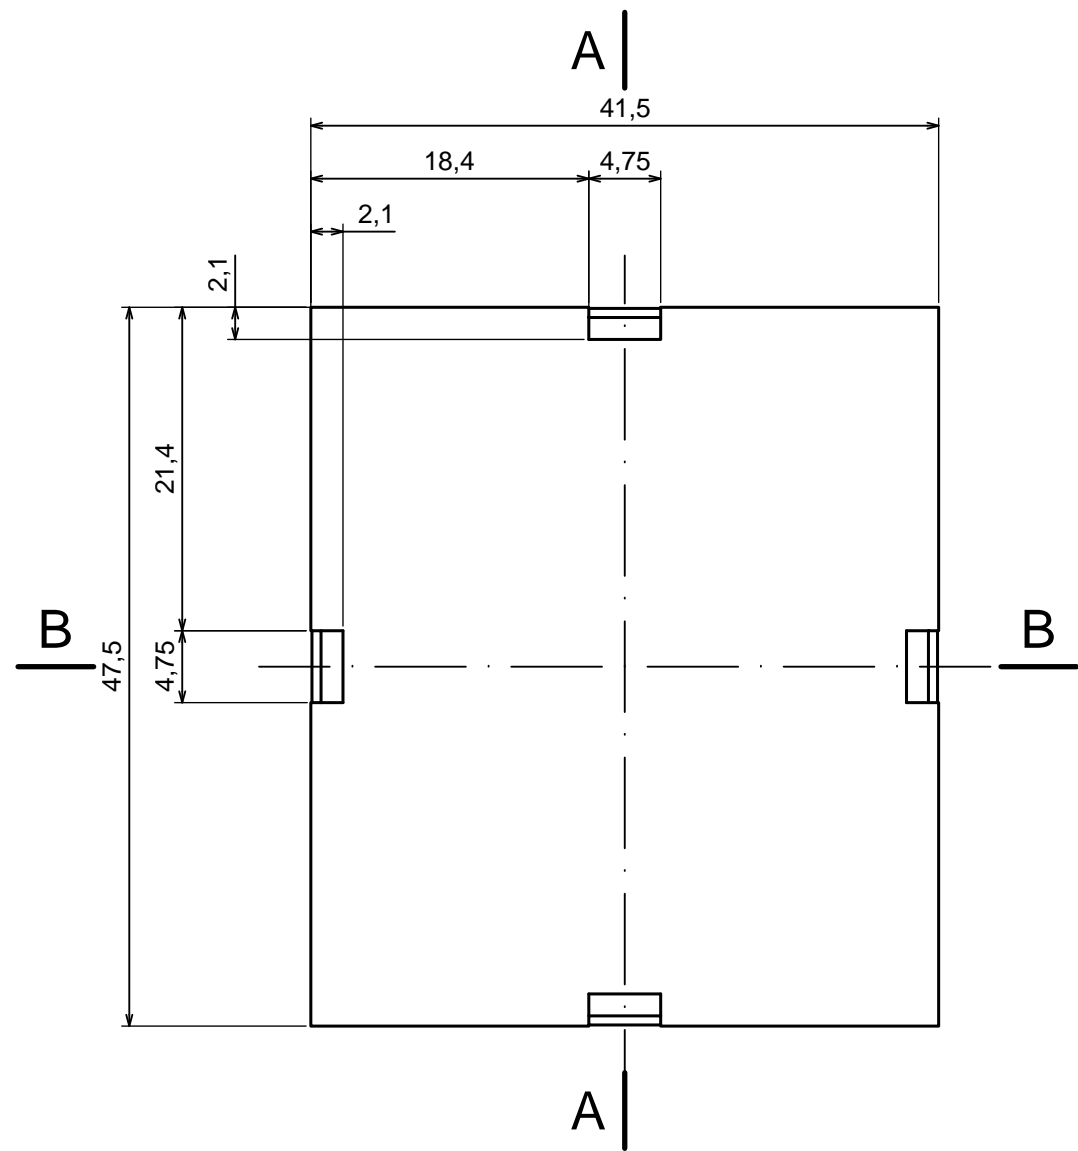

Format: A3 Material: PS, ABS

Scale 1:1 Tolerance: +/- 0.5

All rights reserved, Copyright Kradex 2016	
Product model:	Enclosure Z107 - Cover
Format: A3	Material: PS, ABS
Scale 1:1	Tolerance: +/- 0.5

All rights reserved, Copyright Kradox 2016

Product model: Enclosure Z107 - Filter

Format: A3 Material: PS, ABS

Scale 2:1 Tolerance: +/- 0.5

All rights reserved, Copyright Kradex 2016

Product model: Enclosure Z107 - Hook

Format: A3 Material: PS, ABS

Scale 2:1 Tolerance: +/- 0.5