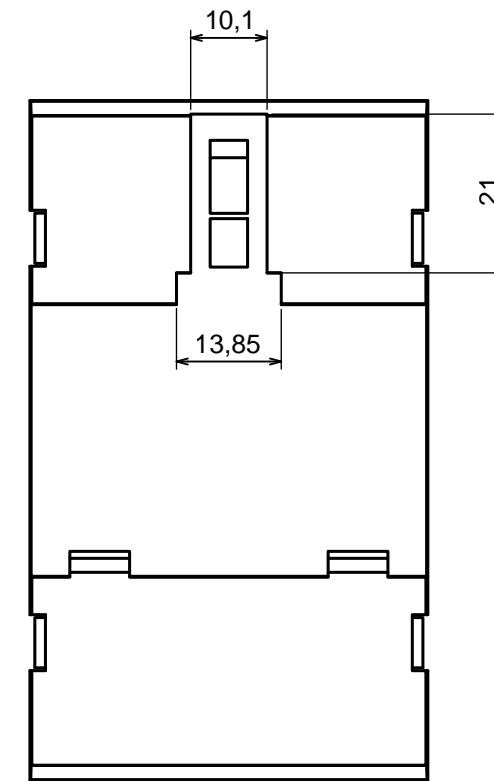

All rights reserved, Copyright Kradex 2016		
Product model:	Enclosure Z107 - Assembly	
Format: A3	Material: PS, ABS	
Scale 1:1	Tolerance: +/- 0.5	

All rights reserved, Copyright Kradox 2016

Product model: Enclosure Z107 - Base

Format: A3 Material: PS, ABS

Scale 1:1 Tolerance: +/- 0.5

All rights reserved, Copyright Kradex 2016	
Product model:	Enclosure Z107 - Cover
Format: A3	Material: PS, ABS
Scale 1:1	Tolerance: +/- 0.5

All rights reserved, Copyright Kradox 2016

Product model: Enclosure Z107 - Filter

Format: A3 Material: PS, ABS

Scale 2:1 Tolerance: +/- 0.5

All rights reserved, Copyright Kradex 2016

Product model: Enclosure Z107 - Hook

Format: A3 Material: PS, ABS

Scale 2:1 Tolerance: +/- 0.5