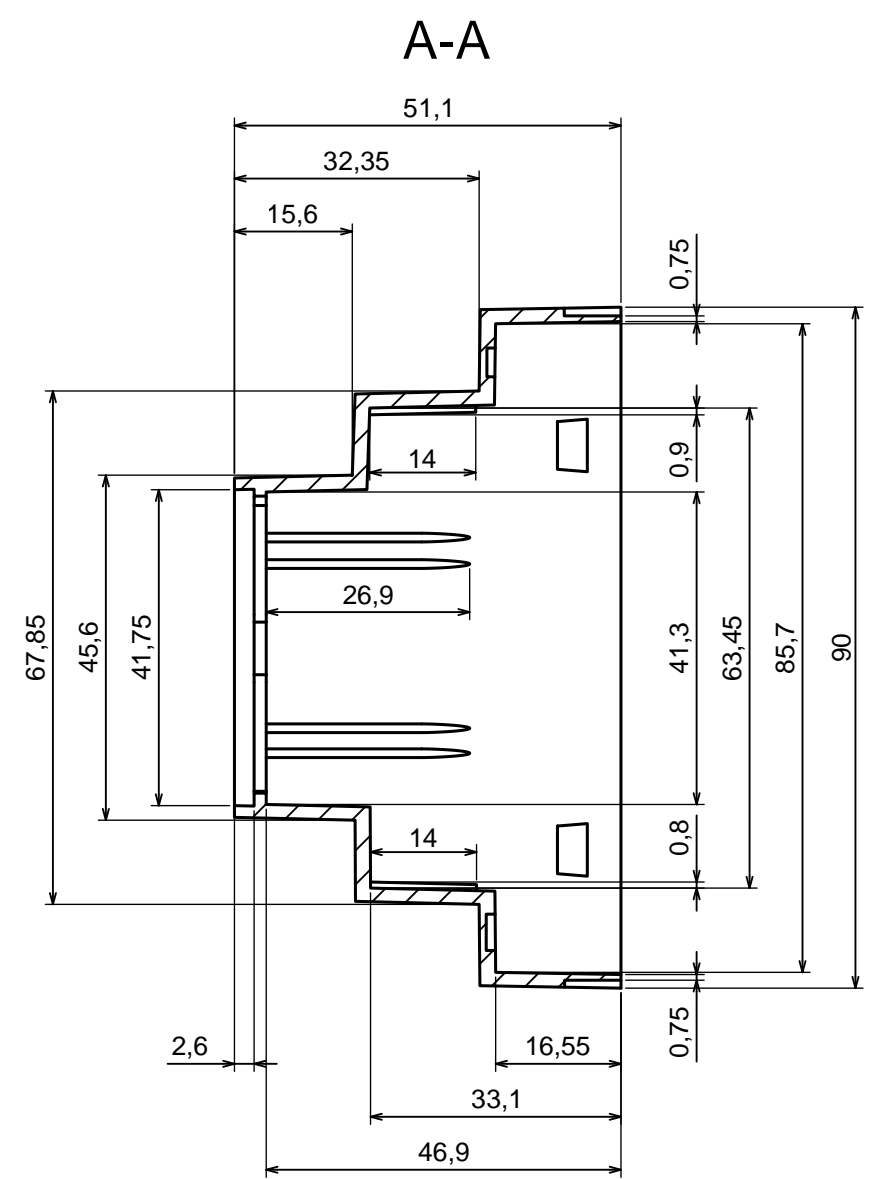

All rights reserved, Copyright Kradex 2016		
Product model:	Enclosure Z107 - Assembly	
Format: A3	Material: PS, ABS	
Scale 1:1	Tolerance: +/- 0.5	

All rights reserved, Copyright Kradox 2016

Product model: Enclosure Z107 - Base

Format: A3 Material: PS, ABS

Scale 1:1 Tolerance: +/- 0.5

All rights reserved, Copyright Kradex 2016	
Product model:	Enclosure Z107 - Cover
Format: A3	Material: PS, ABS
Scale 1:1	Tolerance: +/- 0.5

All rights reserved, Copyright Kradox 2016

Product model: Enclosure Z107 - Filter

Format: A3 Material: PS, ABS

Scale 2:1 Tolerance: +/- 0.5

All rights reserved, Copyright Kradex 2016

Product model: Enclosure Z107 - Hook

Format: A3 Material: PS, ABS

Scale 2:1 Tolerance: +/- 0.5