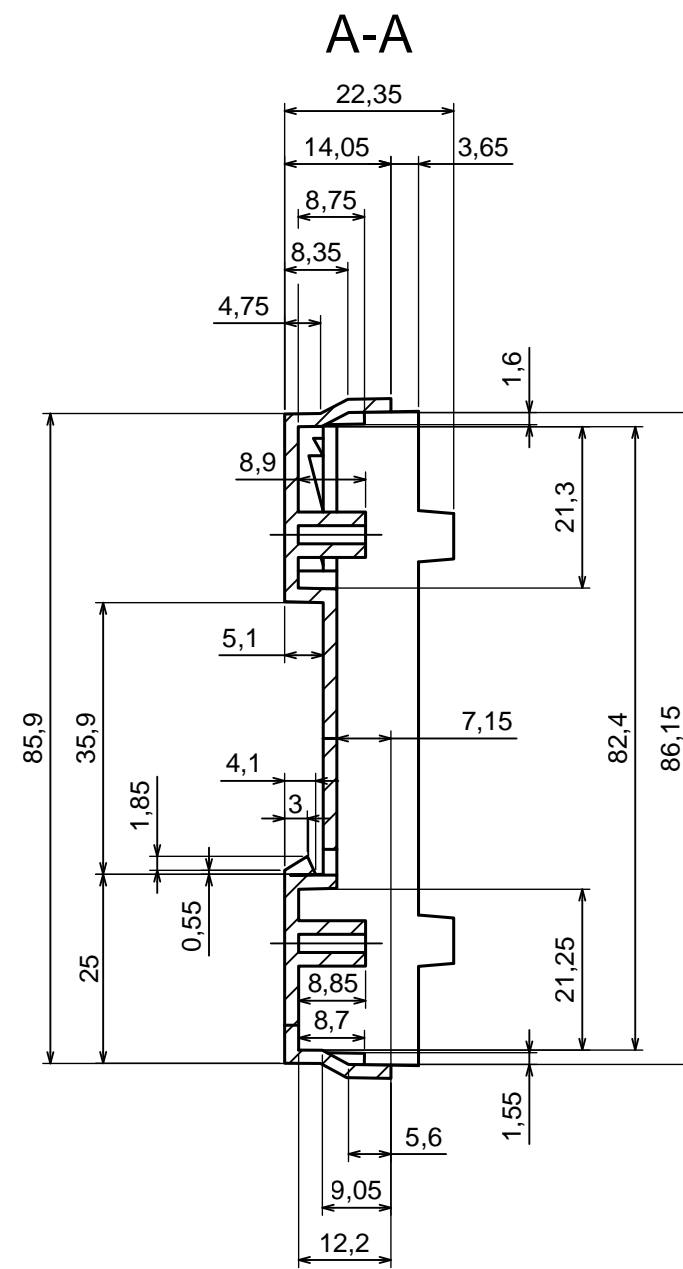

All rights reserved, Copyright Kradex 2016		
Product model:	Enclosure Z107 - Assembly	
Format: A3	Material: PS, ABS	
Scale 1:1	Tolerance: +/- 0.5	

All rights reserved, Copyright Kradox 2016

Product model: Enclosure Z107 - Base

Format: A3 Material: PS, ABS

Scale 1:1 Tolerance: +/- 0.5

All rights reserved, Copyright Kradex 2016	
Product model:	Enclosure Z107 - Cover
Format: A3	Material: PS, ABS
Scale 1:1	Tolerance: +/- 0.5

All rights reserved, Copyright Kradox 2016

Product model: Enclosure Z107 - Filter

Format: A3 Material: PS, ABS

Scale 2:1 Tolerance: +/- 0.5

All rights reserved, Copyright Kradex 2016

Product model: Enclosure Z107 - Hook

Format: A3 Material: PS, ABS

Scale 2:1 Tolerance: +/- 0.5