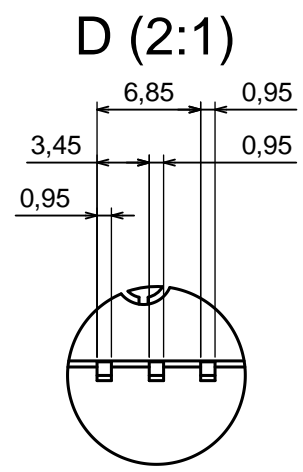

All rights reserved, Copyright Kradex 2016		
Product model:	Enclosure Z107 - Assembly	
Format: A3	Material: PS, ABS	
Scale 1:1	Tolerance: +/- 0.5	

All rights reserved, Copyright Kradox 2016

Product model: Enclosure Z107 - Base

Format: A3 Material: PS, ABS

Scale 1:1 Tolerance: +/- 0.5

All rights reserved, Copyright Kradex 2016	
Product model:	Enclosure Z107 - Cover
Format: A3	Material: PS, ABS
Scale 1:1	Tolerance: +/- 0.5

All rights reserved, Copyright Kradox 2016

Product model: Enclosure Z107 - Filter

Format: A3 Material: PS, ABS

Scale 2:1 Tolerance: +/- 0.5

All rights reserved, Copyright Kradex 2016

Product model: Enclosure Z107 - Hook

Format: A3 Material: PS, ABS

Scale 2:1 Tolerance: +/- 0.5