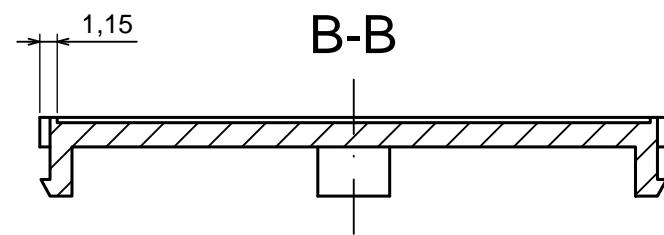

Format: A3 Material: PS, ABS

Scale 1:1 Tolerance: +/- 0.5

All rights reserved, Copyright Kradex 2016	
Product model:	Enclosure Z107 - Cover
Format: A3	Material: PS, ABS
Scale 1:1	Tolerance: +/- 0.5

All rights reserved, Copyright Kradox 2016

Product model: Enclosure Z107 - Filter

Format: A3 Material: PS, ABS

Scale 2:1 Tolerance: +/- 0.5

All rights reserved, Copyright Kradex 2016

Product model: Enclosure Z107 - Hook

Format: A3 Material: PS, ABS