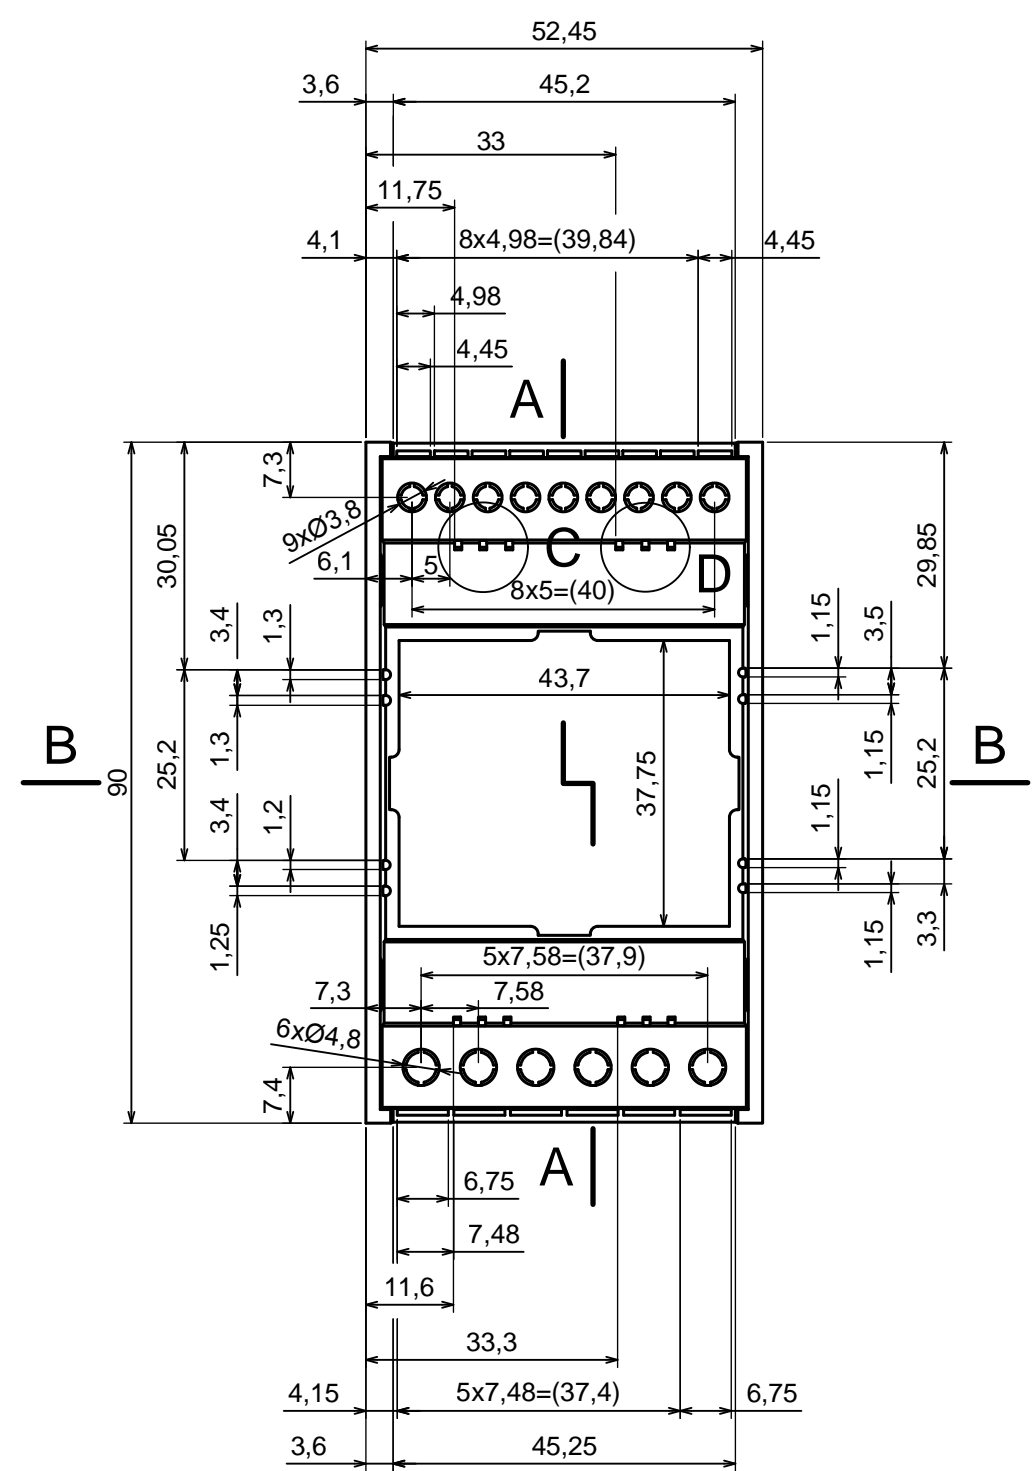

All rights reserved, Copyright Kradex 2016		
Product model:	Enclosure Z107 - Assembly	
Format: A3	Material: PS, ABS	
Scale 1:1	Tolerance: +/- 0.5	

All rights reserved, Copyright Kradox 2016

Product model: Enclosure Z107 - Base

Format: A3 Material: PS, ABS

Scale 1:1 Tolerance: +/- 0.5

All rights reserved, Copyright Kradex 2016	
Product model:	Enclosure Z107 - Cover
Format: A3	Material: PS, ABS
Scale 1:1	Tolerance: +/- 0.5

All rights reserved, Copyright Kradox 2016

Product model: Enclosure Z107 - Filter

Format: A3 Material: PS, ABS

Scale 2:1 Tolerance: +/- 0.5

All rights reserved, Copyright Kradex 2016

Product model: Enclosure Z107 - Hook

Format: A3 Material: PS, ABS

Scale 2:1 Tolerance: +/- 0.5