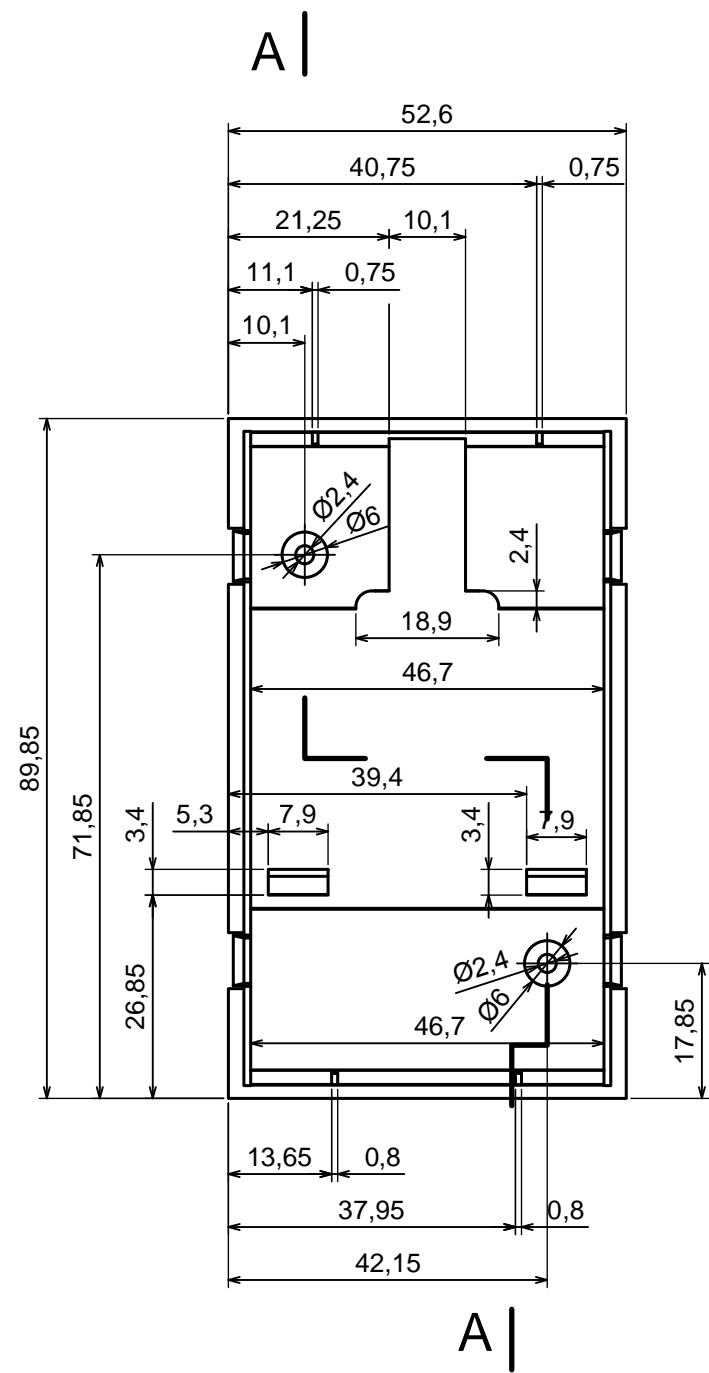

All rights reserved, Copyright Kradex 2016		
Product model:	Enclosure Z107 - Assembly	
Format: A3	Material: PS, ABS	
Scale 1:1	Tolerance: +/- 0.5	

All rights reserved, Copyright Kradox 2016

Product model: Enclosure Z107 - Base

Format: A3 Material: PS, ABS

Scale 1:1 Tolerance: +/- 0.5

All rights reserved, Copyright Kradex 2016	
Product model:	Enclosure Z107 - Cover
Format: A3	Material: PS, ABS
Scale 1:1	Tolerance: +/- 0.5

All rights reserved, Copyright Kradox 2016

Product model: Enclosure Z107 - Filter

Format: A3 Material: PS, ABS

Scale 2:1 Tolerance: +/- 0.5

All rights reserved, Copyright Kradex 2016

Product model: Enclosure Z107 - Hook

Format: A3 Material: PS, ABS

Scale 2:1 Tolerance: +/- 0.5