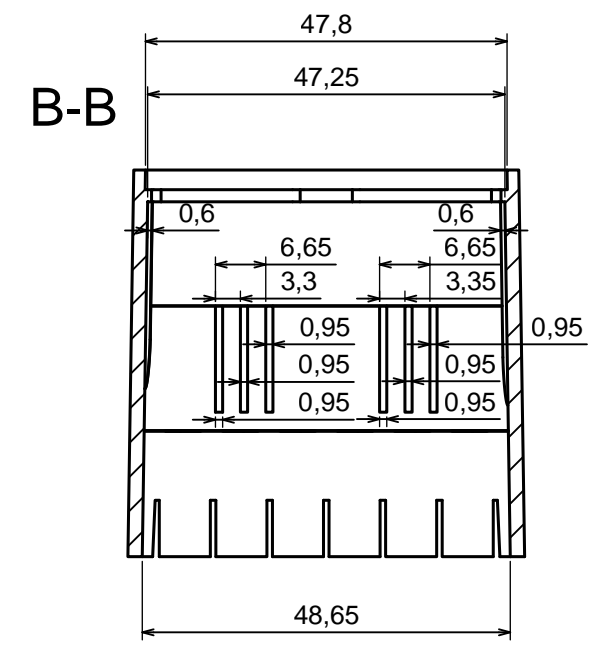

All rights reserved, Copyright Kradex 2016		
Product model:	Enclosure Z107 - Assembly	
Format: A3	Material: PS, ABS	
Scale 1:1	Tolerance: +/- 0.5	

All rights reserved, Copyright Kradox 2016

Product model: Enclosure Z107 - Base

Format: A3 Material: PS, ABS

Scale 1:1 Tolerance: +/- 0.5

All rights reserved, Copyright Kradex 2016	
Product model:	Enclosure Z107 - Cover
Format: A3	Material: PS, ABS
Scale 1:1	Tolerance: +/- 0.5

All rights reserved, Copyright Kradox 2016

Product model: Enclosure Z107 - Filter

Format: A3 Material: PS, ABS

Scale 2:1 Tolerance: +/- 0.5

All rights reserved, Copyright Kradex 2016

Product model: Enclosure Z107 - Hook

Format: A3 Material: PS, ABS

Scale 2:1 Tolerance: +/- 0.5