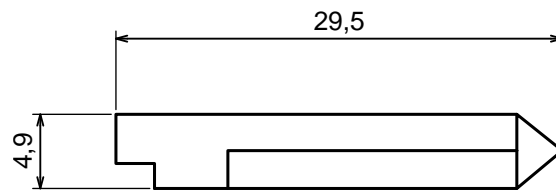

Format: A3 Material: PS, ABS

Scale 1:1 Tolerance: +/- 0.5

All rights reserved, Copyright Kradex 2016	
Product model:	Enclosure Z107 - Cover
Format: A3	Material: PS, ABS
Scale 1:1	Tolerance: +/- 0.5

All rights reserved, Copyright Kradox 2016

Product model: Enclosure Z107 - Filter

Format: A3 Material: PS, ABS

Scale 2:1 Tolerance: +/- 0.5

All rights reserved, Copyright Kradex 2016

Product model: Enclosure Z107 - Hook

Format: A3 Material: PS, ABS