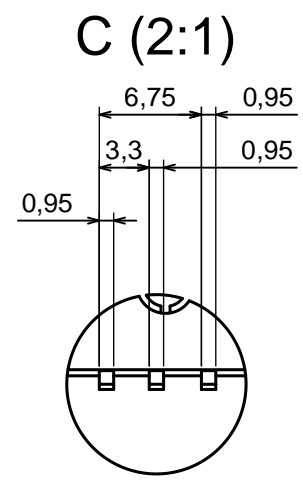

All rights reserved, Copyright Kradex 2016		
Product model:	Enclosure Z107 - Assembly	
Format: A3	Material: PS, ABS	
Scale 1:1	Tolerance: +/- 0.5	

All rights reserved, Copyright Kradox 2016

Product model: Enclosure Z107 - Base

Format: A3 Material: PS, ABS

Scale 1:1 Tolerance: +/- 0.5

All rights reserved, Copyright Kradex 2016	
Product model:	Enclosure Z107 - Cover
Format: A3	Material: PS, ABS
Scale 1:1	Tolerance: +/- 0.5

All rights reserved, Copyright Kradox 2016

Product model: Enclosure Z107 - Filter

Format: A3 Material: PS, ABS

Scale 2:1 Tolerance: +/- 0.5

All rights reserved, Copyright Kradex 2016

Product model: Enclosure Z107 - Hook

Format: A3 Material: PS, ABS

Scale 2:1 Tolerance: +/- 0.5