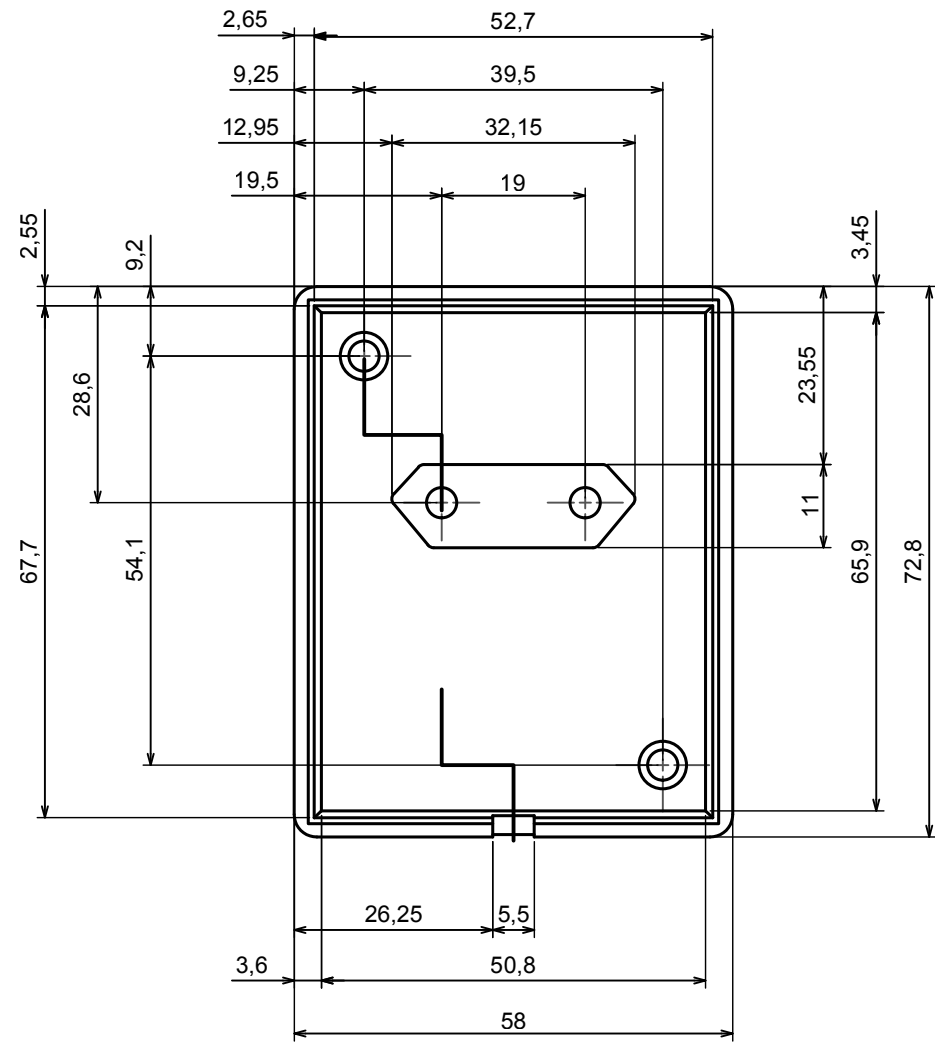

A |

A |

A-A

All rights reserved, Copyright Kradox 2017		
Product model	Enclosure Z10 - Assembly	
Format: A3	Material: PS, ABS	
Scale 1:1	Tolerance: +/- 0.5	

B |

B |

B-B

All rights reserved, Copyright Kradox 2017

Product model Enclosure Z10 - Base

Format: A3 Material: PS, ABS

Scale 1:1 Tolerance: +/- 0.5

All rights reserved, Copyright Kradox 2017

Product model Enclosure Z10 - Cover

Format: A3 Material: PS, ABS

Scale 1:1 Tolerance: +/- 0.5

D |

D-D

All rights reserved, Copyright Kradex 2017

Product model Enclosure Z10 - Bendprotector

Format: A3 Material: Rubber

Scale 5:1 Tolerance: +/- 0.5

X-ON Electronics

Largest Supplier of Electrical and Electronic Components