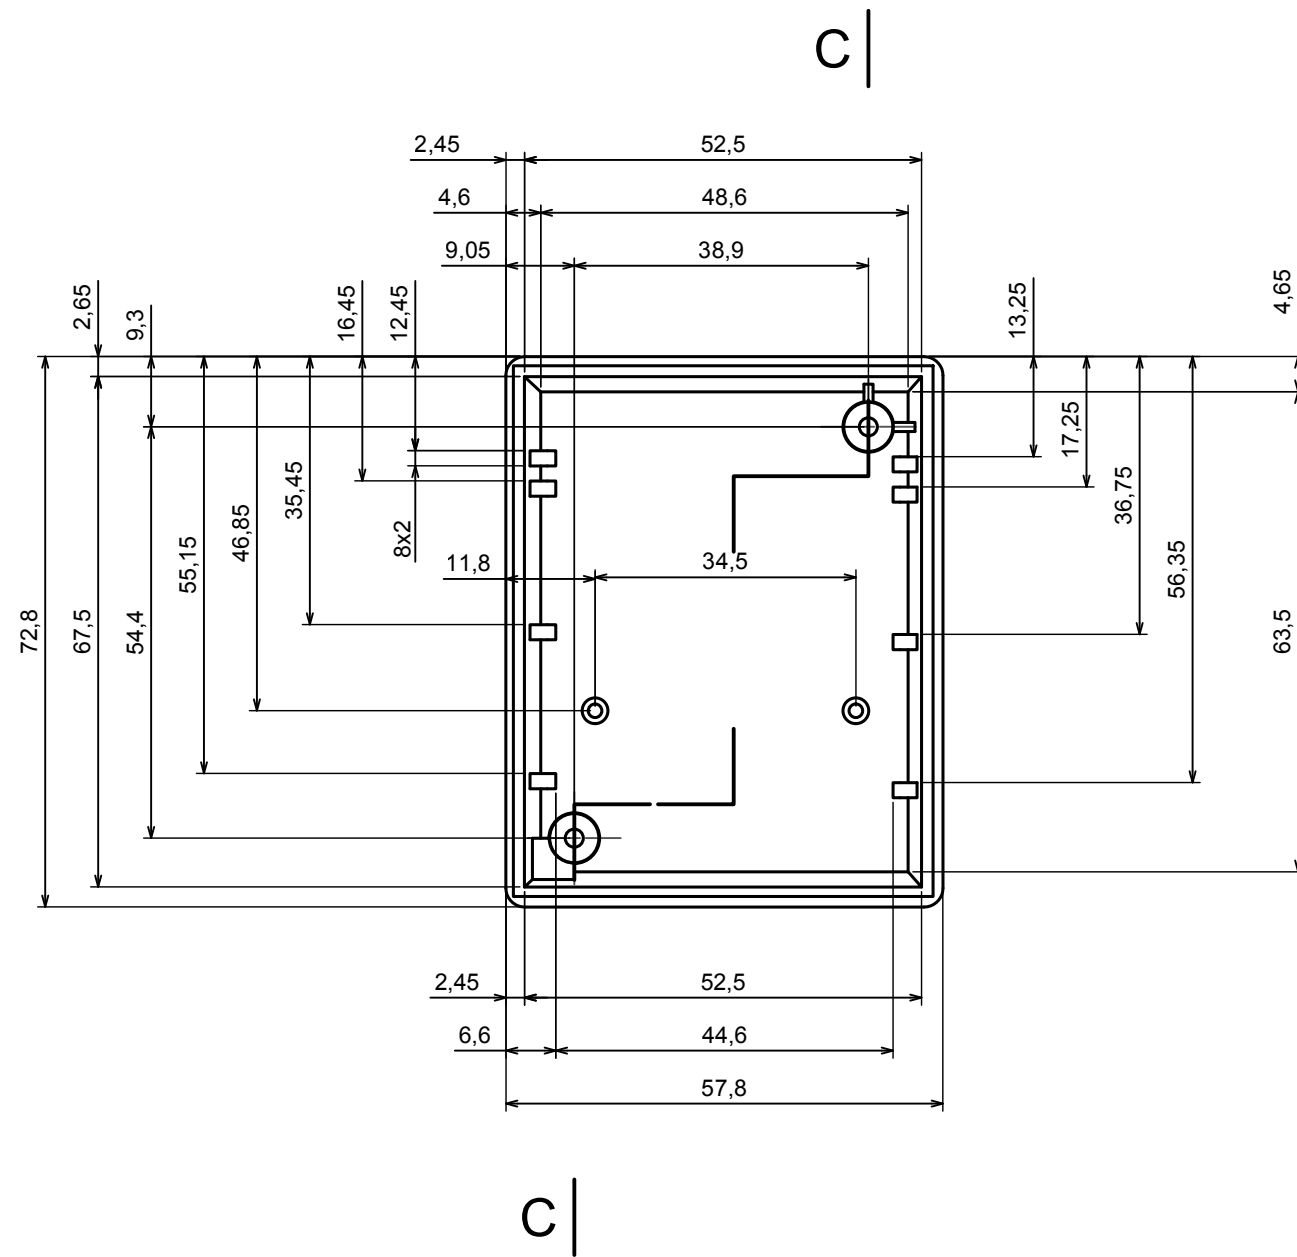

A |

A |

A-A

All rights reserved, Copyright Kradox 2017		
Product model	Enclosure Z10 - Assembly	
Format: A3	Material: PS, ABS	
Scale 1:1	Tolerance: +/- 0.5	

B |

B |

B-B

All rights reserved, Copyright Kradox 2017

Product model Enclosure Z10 - Base

Format: A3 Material: PS, ABS

Scale 1:1 Tolerance: +/- 0.5

All rights reserved, Copyright Kradox 2017

Product model Enclosure Z10 - Cover

Format: A3 Material: PS, ABS

Scale 1:1 Tolerance: +/- 0.5

D |

D-D

All rights reserved, Copyright Kradex 2017

Product model Enclosure Z10 - Bendprotector

Format: A3 Material: Rubber

Scale 5:1 Tolerance: +/- 0.5

X-ON Electronics

Largest Supplier of Electrical and Electronic Components