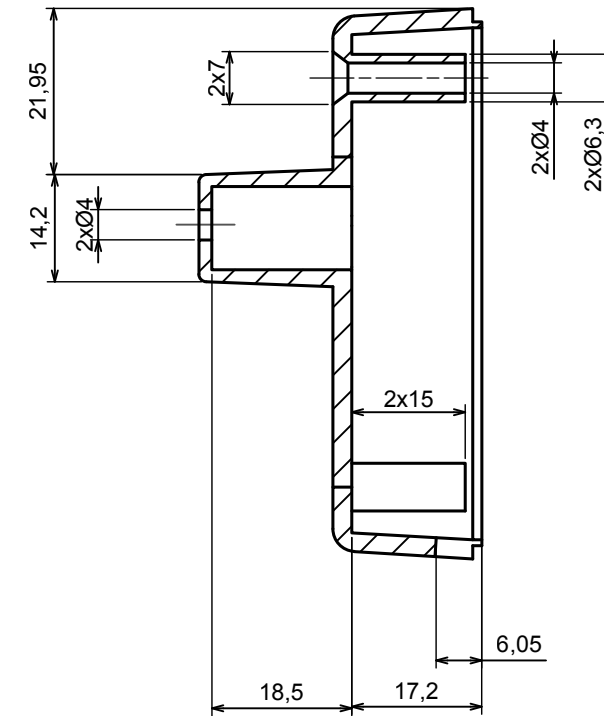

A |

A |

A-A

All rights reserved, Copyright Kradox 2017		
Product model	Enclosure Z10 - Assembly	
Format: A3	Material: PS, ABS	
Scale 1:1	Tolerance: +/- 0.5	

B |

B |

B-B

All rights reserved, Copyright Kradox 2017

Product model Enclosure Z10 - Base

Format: A3 Material: PS, ABS

Scale 1:1 Tolerance: +/- 0.5

All rights reserved, Copyright Kradox 2017

Product model Enclosure Z10 - Cover

Format: A3 Material: PS, ABS

Scale 1:1 Tolerance: +/- 0.5

D |

D-D

All rights reserved, Copyright Kradex 2017

Product model Enclosure Z10 - Bendprotector

Format: A3 Material: Rubber

Scale 5:1 Tolerance: +/- 0.5

X-ON Electronics

Largest Supplier of Electrical and Electronic Components