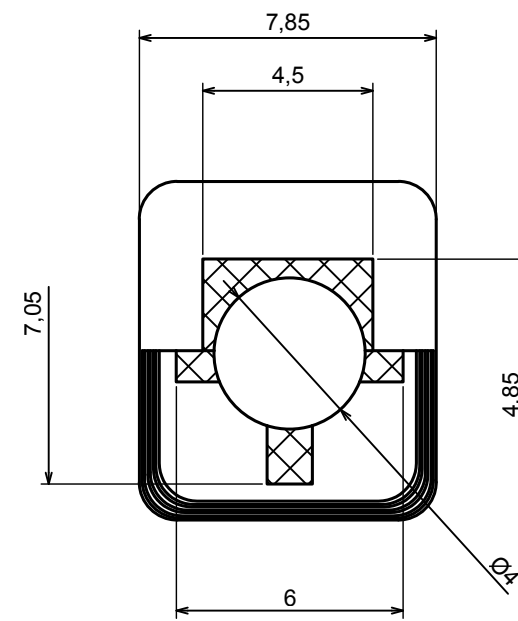

A |

A |

A-A

All rights reserved, Copyright Kradox 2017		
Product model	Enclosure Z10 - Assembly	
Format: A3	Material: PS, ABS	
Scale 1:1	Tolerance: +/- 0.5	

B |

B |

B-B

All rights reserved, Copyright Kradox 2017

Product model Enclosure Z10 - Base

Format: A3 Material: PS, ABS

Scale 1:1 Tolerance: +/- 0.5

All rights reserved, Copyright Kradox 2017

Product model Enclosure Z10 - Cover

Format: A3 Material: PS, ABS

Scale 1:1 Tolerance: +/- 0.5

D |

D-D

All rights reserved, Copyright Kradex 2017

Product model Enclosure Z10 - Bendprotector

Format: A3 Material: Rubber

Scale 5:1 Tolerance: +/- 0.5

X-ON Electronics

Largest Supplier of Electrical and Electronic Components