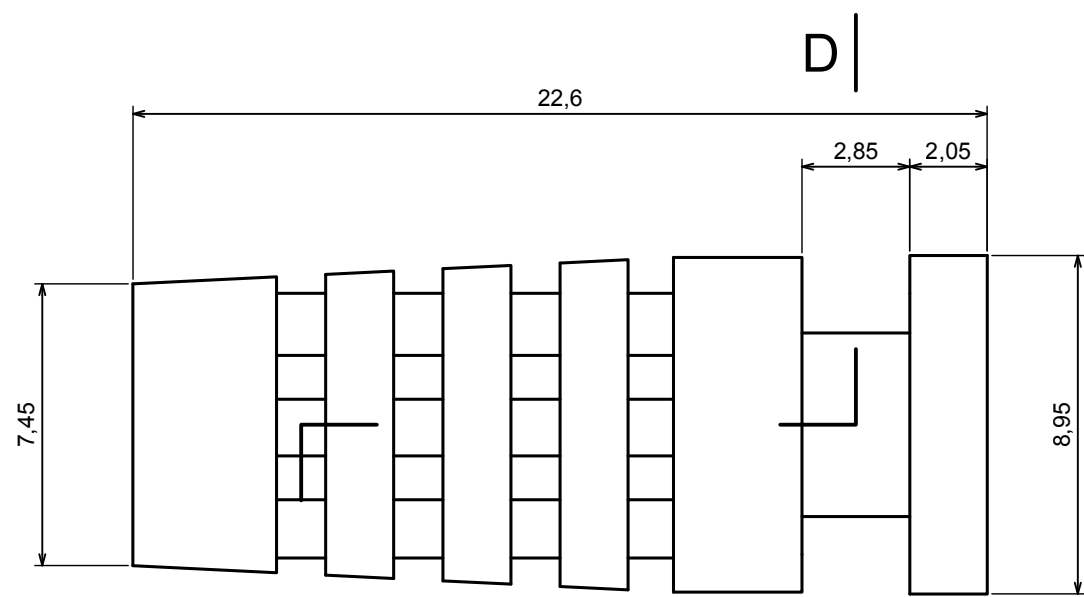

A |

A |

A-A

All rights reserved, Copyright Kradox 2017		
Product model	Enclosure Z10 - Assembly	
Format: A3	Material: PS, ABS	
Scale 1:1	Tolerance: +/- 0.5	

B |

B |

B-B

All rights reserved, Copyright Kradox 2017

Product model Enclosure Z10 - Base

Format: A3 Material: PS, ABS

Scale 1:1 Tolerance: +/- 0.5

All rights reserved, Copyright Kradox 2017

Product model Enclosure Z10 - Cover

Format: A3 Material: PS, ABS

Scale 1:1 Tolerance: +/- 0.5

D |

D-D

All rights reserved, Copyright Kradex 2017

Product model Enclosure Z10 - Bendprotector

Format: A3 Material: Rubber

Scale 5:1 Tolerance: +/- 0.5

X-ON Electronics

Largest Supplier of Electrical and Electronic Components