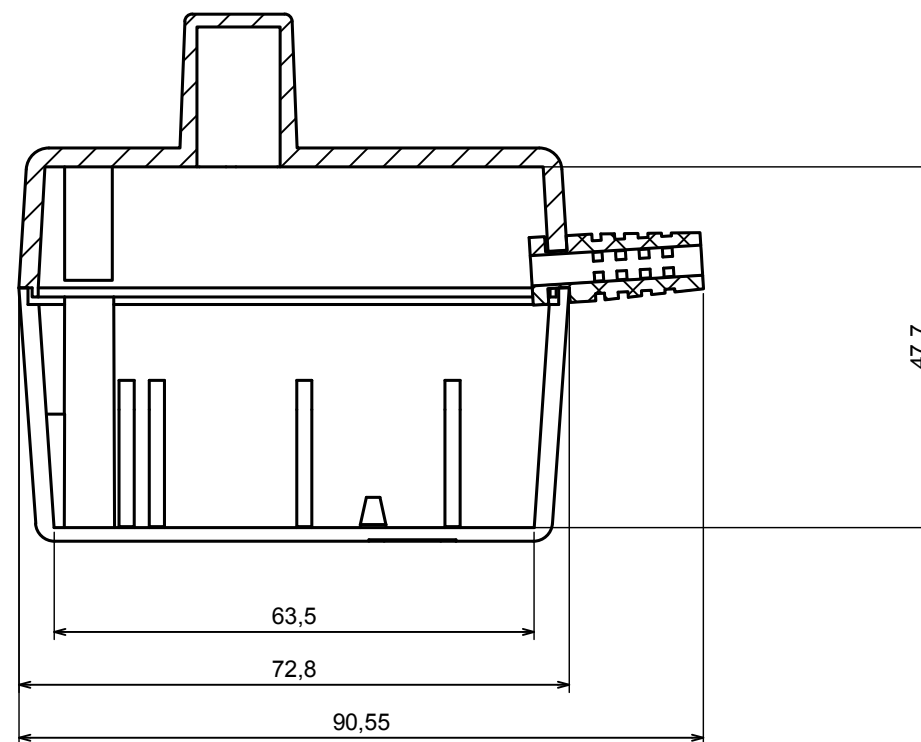

A |

A |

A-A

All rights reserved, Copyright Kradox 2017		
Product model	Enclosure Z10 - Assembly	
Format: A3	Material: PS, ABS	
Scale 1:1	Tolerance: +/- 0.5	

B |

B |

B-B

All rights reserved, Copyright Kradox 2017

Product model Enclosure Z10 - Base

Format: A3 Material: PS, ABS

Scale 1:1 Tolerance: +/- 0.5

All rights reserved, Copyright Kradox 2017

Product model Enclosure Z10 - Cover

Format: A3 Material: PS, ABS

Scale 1:1 Tolerance: +/- 0.5

D |

D-D

All rights reserved, Copyright Kradex 2017

Product model Enclosure Z10 - Bendprotector

Format: A3 Material: Rubber

Scale 5:1 Tolerance: +/- 0.5

X-ON Electronics

Largest Supplier of Electrical and Electronic Components