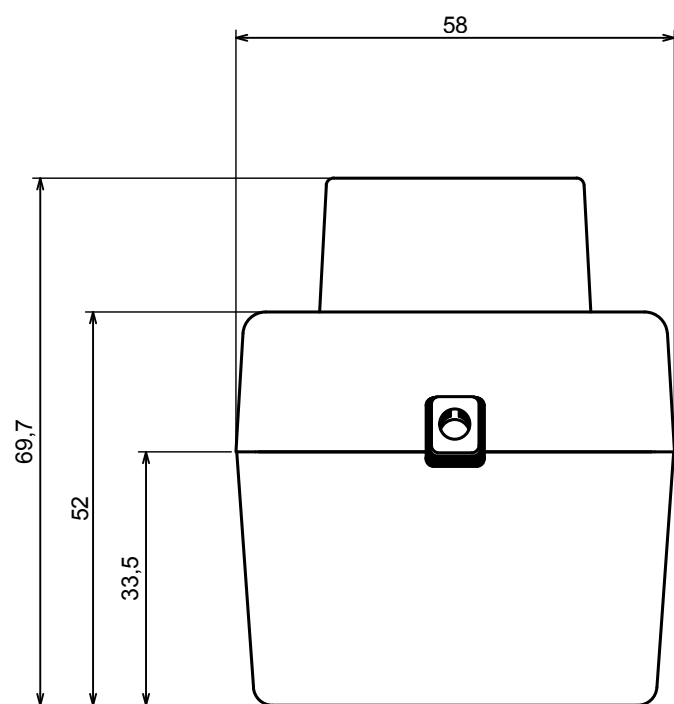

A |

A |

A-A

All rights reserved, Copyright Kradox 2017		
Product model	Enclosure Z10 - Assembly	
Format: A3	Material: PS, ABS	
Scale 1:1	Tolerance: +/- 0.5	

B |

B |

B-B

All rights reserved, Copyright Kradox 2017

Product model Enclosure Z10 - Base

Format: A3 Material: PS, ABS

Scale 1:1 Tolerance: +/- 0.5

All rights reserved, Copyright Kradox 2017

Product model Enclosure Z10 - Cover

Format: A3 Material: PS, ABS

Scale 1:1 Tolerance: +/- 0.5

D |

D-D

All rights reserved, Copyright Kradex 2017

Product model Enclosure Z10 - Bendprotector

Format: A3 Material: Rubber

Scale 5:1 Tolerance: +/- 0.5

X-ON Electronics

Largest Supplier of Electrical and Electronic Components