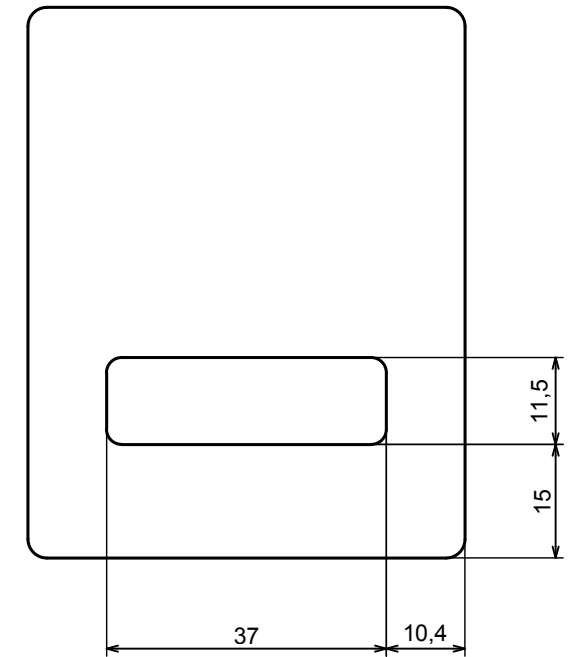

A |

A |

A-A

All rights reserved, Copyright Kradox 2017		
Product model	Enclosure Z10 - Assembly	
Format: A3	Material: PS, ABS	
Scale 1:1	Tolerance: +/- 0.5	

B |

B |

B-B

All rights reserved, Copyright Kradox 2017

Product model Enclosure Z10 - Base

Format: A3 Material: PS, ABS

Scale 1:1 Tolerance: +/- 0.5

All rights reserved, Copyright Kradox 2017

Product model Enclosure Z10 - Cover

Format: A3 Material: PS, ABS

Scale 1:1 Tolerance: +/- 0.5

D |

D-D

All rights reserved, Copyright Kradex 2017

Product model Enclosure Z10 - Bendprotector

Format: A3 Material: Rubber

Scale 5:1 Tolerance: +/- 0.5

X-ON Electronics

Largest Supplier of Electrical and Electronic Components