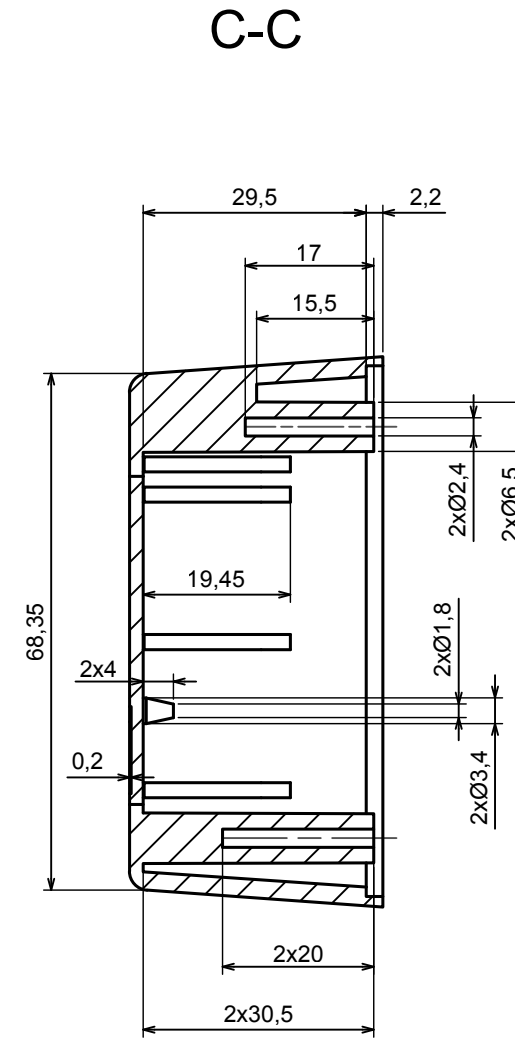

A |

A |

A-A

All rights reserved, Copyright Kradox 2017		
Product model	Enclosure Z10 - Assembly	
Format: A3	Material: PS, ABS	
Scale 1:1	Tolerance: +/- 0.5	

B |

B |

B-B

All rights reserved, Copyright Kradox 2017

Product model Enclosure Z10 - Base

Format: A3 Material: PS, ABS

Scale 1:1 Tolerance: +/- 0.5

All rights reserved, Copyright Kradox 2017

Product model Enclosure Z10 - Cover

Format: A3 Material: PS, ABS

Scale 1:1 Tolerance: +/- 0.5

D |

D-D

All rights reserved, Copyright Kradex 2017

Product model Enclosure Z10 - Bendprotector

Format: A3 Material: Rubber

Scale 5:1 Tolerance: +/- 0.5

X-ON Electronics

Largest Supplier of Electrical and Electronic Components