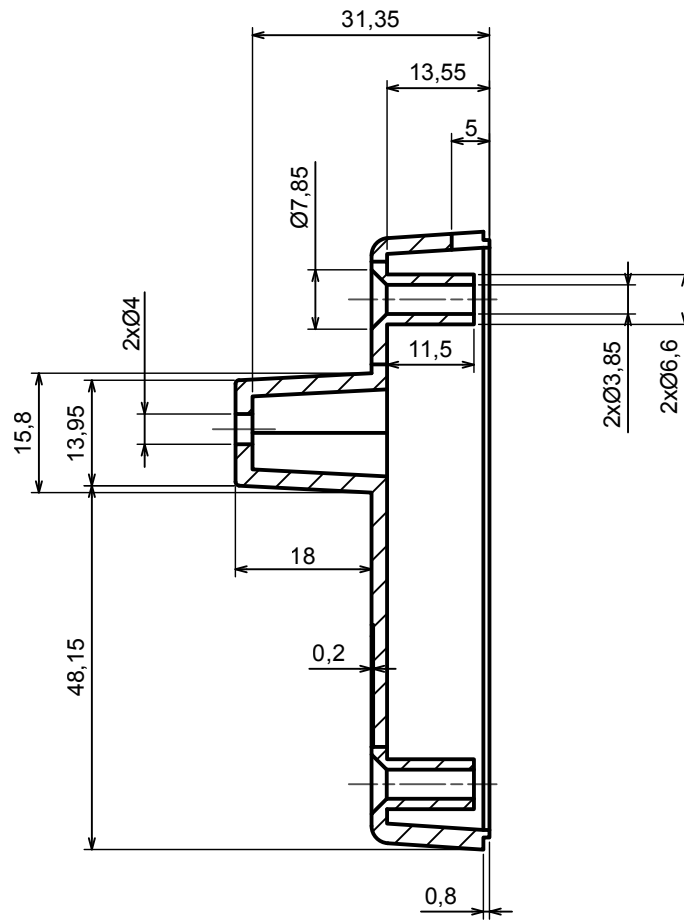

A |

A |

A-A

All rights reserved, Copyright Kradox 2018

Product model Enclosure Z10A - Assembly

Format: A3 Material: PS, ABS

Scale 1:1 Tolerance: +/- 0.5

B |

B |

B-B

All rights reserved, Copyright Kradox 2018

Product model Enclosure Z10A - Base

Format: A3 Material: PS, ABS

Scale 1:1 Tolerance: +/- 0.5

c |

C-C

c |

All rights reserved, Copyright Kradox 2018

Product model Enclosure Z10A - Cover

Format: A3 Material: PS, ABS

Scale 1:1 Tolerance: +/- 0.5

D |

D-D

All rights reserved, Copyright Kradex 2016

Product model Bend protector $\text{Ø}4$

Format: A3 Material: Rubber

Scale 5:1 Tolerance: +/- 0.8

X-ON Electronics

Largest Supplier of Electrical and Electronic Components

Click to view similar products for [Electrical Enclosures](#) category: