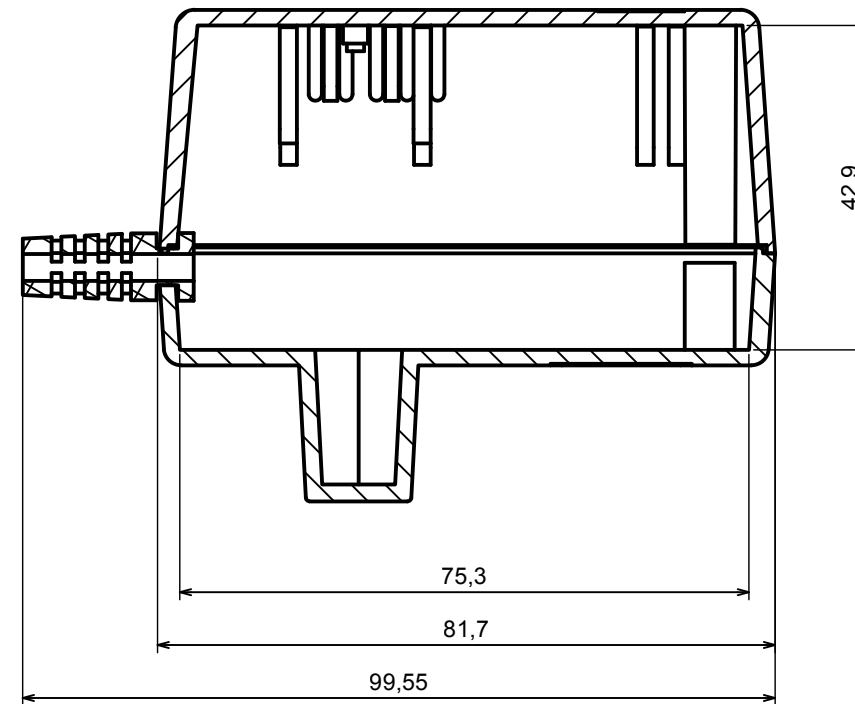

A |

A |

A-A

All rights reserved, Copyright Kradox 2018

Product model Enclosure Z10A - Assembly

Format: A3 Material: PS, ABS

Scale 1:1 Tolerance: +/- 0.5

B |

B |

B-B

All rights reserved, Copyright Kradox 2018

Product model Enclosure Z10A - Base

Format: A3 Material: PS, ABS

Scale 1:1 Tolerance: +/- 0.5

c |

C-C

c |

All rights reserved, Copyright Kradox 2018

Product model Enclosure Z10A - Cover

Format: A3 Material: PS, ABS

Scale 1:1 Tolerance: +/- 0.5

D |

D-D

All rights reserved, Copyright Kradex 2016

Product model Bend protector $\text{Ø}4$

Format: A3 Material: Rubber

Scale 5:1 Tolerance: +/- 0.8

X-ON Electronics

Largest Supplier of Electrical and Electronic Components

Click to view similar products for [Electrical Enclosures](#) category: