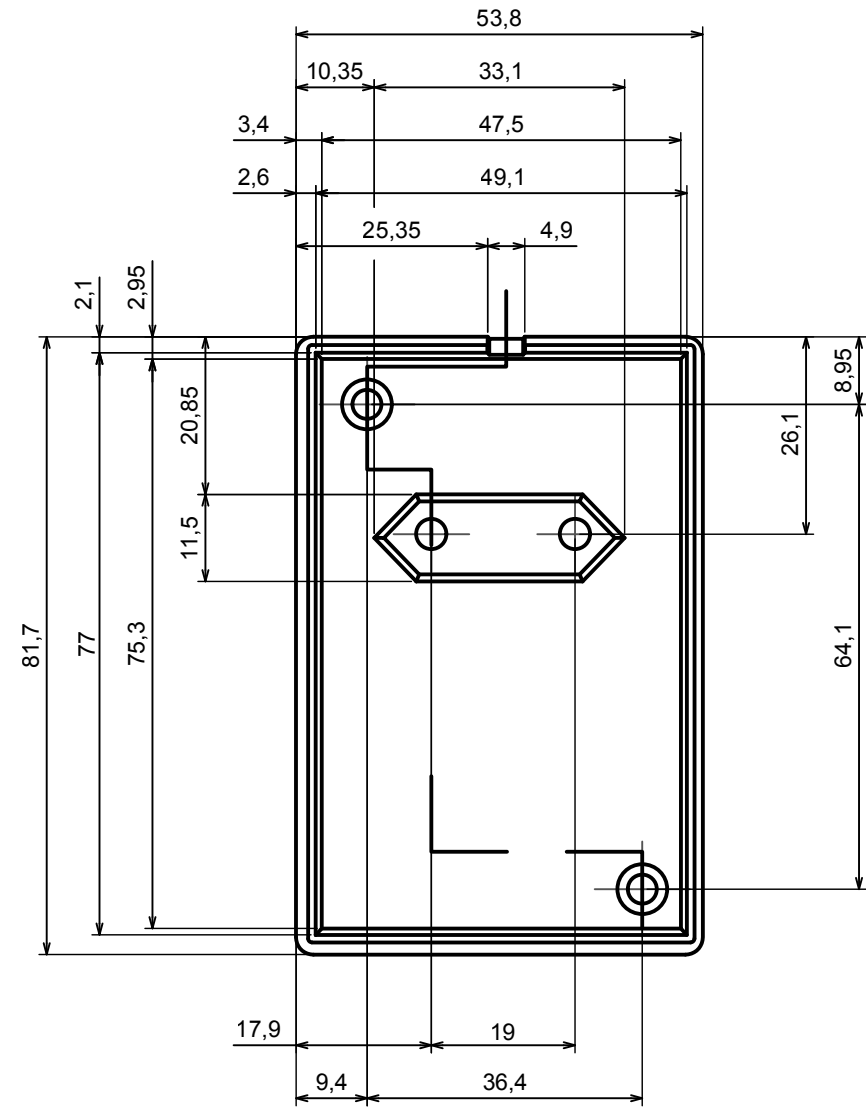

A |

A |

A-A

All rights reserved, Copyright Kradox 2018

Product model Enclosure Z10A - Assembly

Format: A3 Material: PS, ABS

Scale 1:1 Tolerance: +/- 0.5

B |

B |

B-B

All rights reserved, Copyright Kradox 2018

Product model Enclosure Z10A - Base

Format: A3 Material: PS, ABS

Scale 1:1 Tolerance: +/- 0.5

c |

C-C

c |

All rights reserved, Copyright Kradox 2018

Product model Enclosure Z10A - Cover

Format: A3 Material: PS, ABS

Scale 1:1 Tolerance: +/- 0.5

D |

D-D

All rights reserved, Copyright Kradex 2016

Product model Bend protector $\text{Ø}4$

Format: A3 Material: Rubber

Scale 5:1 Tolerance: +/- 0.8

X-ON Electronics

Largest Supplier of Electrical and Electronic Components

Click to view similar products for [Electrical Enclosures](#) category: