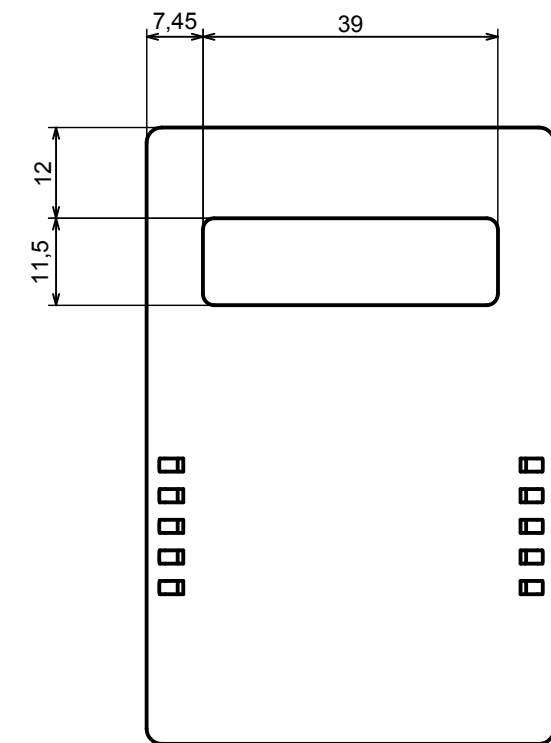

A |

A |

A-A

All rights reserved, Copyright Kradox 2018

Product model Enclosure Z10A - Assembly

Format: A3 Material: PS, ABS

Scale 1:1 Tolerance: +/- 0.5

B |

B |

B-B

All rights reserved, Copyright Kradox 2018

Product model Enclosure Z10A - Base

Format: A3 Material: PS, ABS

Scale 1:1 Tolerance: +/- 0.5

c |

C-C

c |

All rights reserved, Copyright Kradox 2018

Product model Enclosure Z10A - Cover

Format: A3 Material: PS, ABS

Scale 1:1 Tolerance: +/- 0.5

D |

D-D

All rights reserved, Copyright Kradex 2016

Product model Bend protector $\text{Ø}4$

Format: A3 Material: Rubber

Scale 5:1 Tolerance: +/- 0.8

X-ON Electronics

Largest Supplier of Electrical and Electronic Components

Click to view similar products for [Electrical Enclosures](#) category: