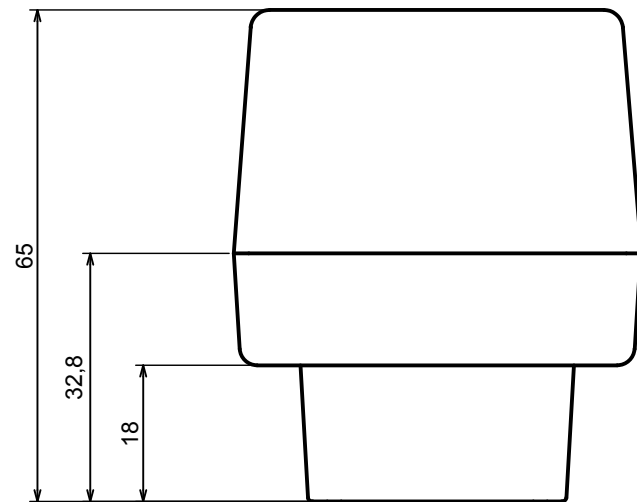

A |

A |

A-A

All rights reserved, Copyright Kradox 2018

Product model Enclosure Z10A - Assembly

Format: A3 Material: PS, ABS

Scale 1:1 Tolerance: +/- 0.5

B |

B |

B-B

All rights reserved, Copyright Kradox 2018

Product model Enclosure Z10A - Base

Format: A3 Material: PS, ABS

Scale 1:1 Tolerance: +/- 0.5

c |

C-C

c |

All rights reserved, Copyright Kradox 2018

Product model Enclosure Z10A - Cover

Format: A3 Material: PS, ABS

Scale 1:1 Tolerance: +/- 0.5

D |

D-D

All rights reserved, Copyright Kradex 2016

Product model Bend protector $\text{Ø}4$

Format: A3 Material: Rubber

Scale 5:1 Tolerance: +/- 0.8

X-ON Electronics

Largest Supplier of Electrical and Electronic Components

Click to view similar products for [Electrical Enclosures](#) category: