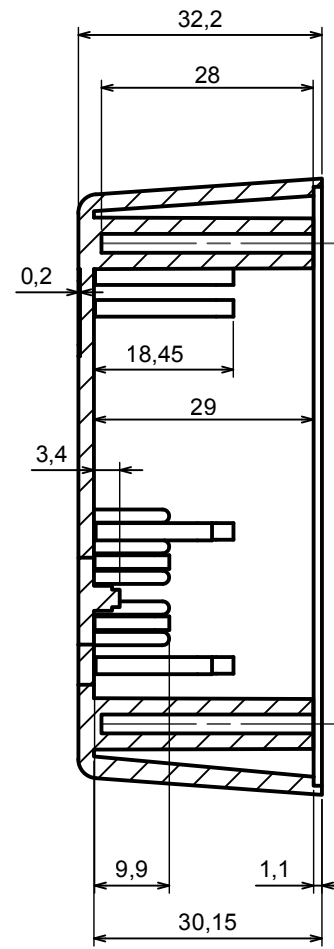

A |

A |

A-A

All rights reserved, Copyright Kradox 2018

Product model Enclosure Z10A - Assembly

Format: A3 Material: PS, ABS

Scale 1:1 Tolerance: +/- 0.5

B |

B |

B-B

All rights reserved, Copyright Kradox 2018

Product model Enclosure Z10A - Base

Format: A3 Material: PS, ABS

Scale 1:1 Tolerance: +/- 0.5

c |

C-C

c |

All rights reserved, Copyright Kradox 2018

Product model Enclosure Z10A - Cover

Format: A3 Material: PS, ABS

Scale 1:1 Tolerance: +/- 0.5

D |

D-D

All rights reserved, Copyright Kradex 2016

Product model Bend protector $\text{Ø}4$

Format: A3 Material: Rubber

Scale 5:1 Tolerance: +/- 0.8

X-ON Electronics

Largest Supplier of Electrical and Electronic Components

Click to view similar products for [Electrical Enclosures](#) category: