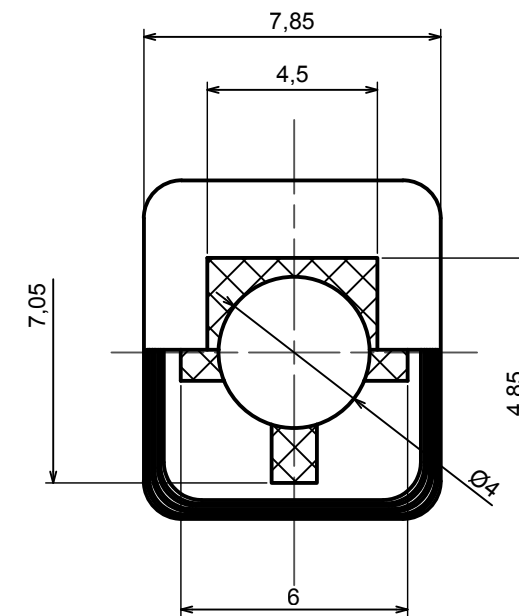

A |

A |

A-A

All rights reserved, Copyright Kradox 2018

Product model Enclosure Z10A - Assembly

Format: A3 Material: PS, ABS

Scale 1:1 Tolerance: +/- 0.5

B |

B |

B-B

All rights reserved, Copyright Kradox 2018

Product model Enclosure Z10A - Base

Format: A3 Material: PS, ABS

Scale 1:1 Tolerance: +/- 0.5

c |

C-C

c |

All rights reserved, Copyright Kradox 2018

Product model Enclosure Z10A - Cover

Format: A3 Material: PS, ABS

Scale 1:1 Tolerance: +/- 0.5

D |

D-D

All rights reserved, Copyright Kradex 2016

Product model Bend protector $\text{Ø}4$

Format: A3 Material: Rubber

Scale 5:1 Tolerance: +/- 0.8

X-ON Electronics

Largest Supplier of Electrical and Electronic Components

Click to view similar products for [Electrical Enclosures](#) category: