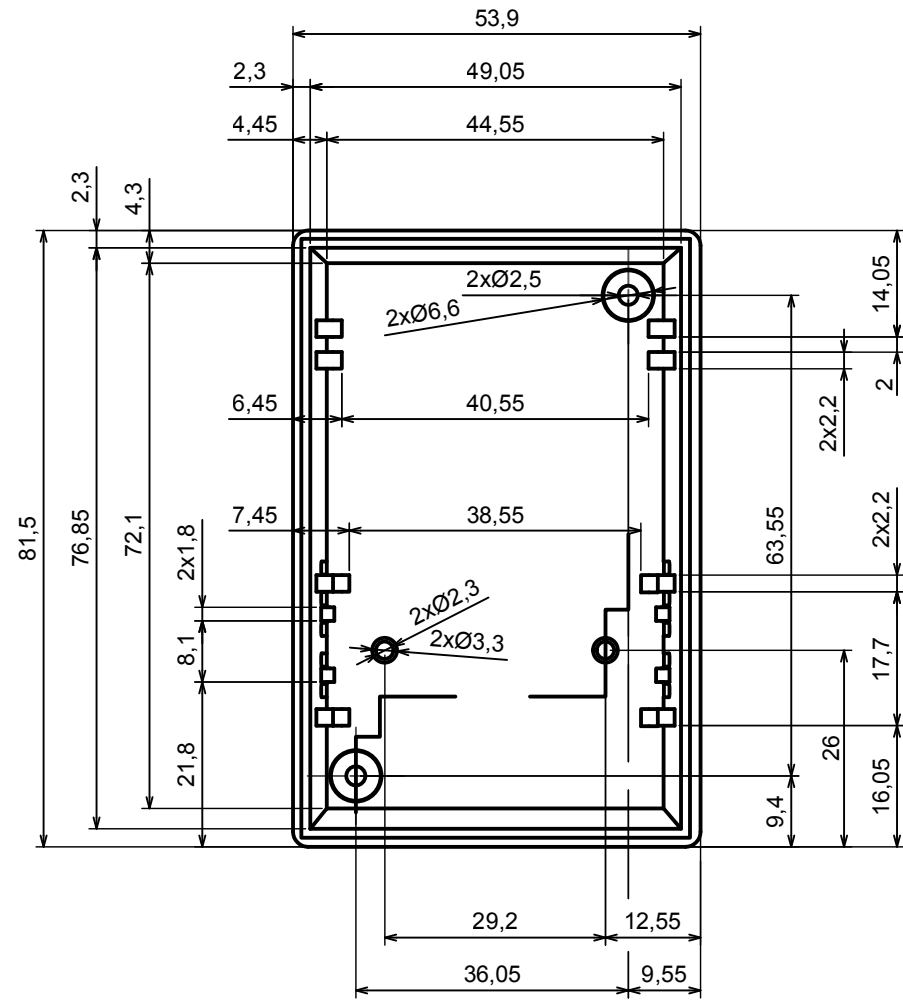

A |

A |

A-A

All rights reserved, Copyright Kradox 2018

Product model Enclosure Z10A - Assembly

Format: A3 Material: PS, ABS

Scale 1:1 Tolerance: +/- 0.5

B |

B |

B-B

All rights reserved, Copyright Kradox 2018

Product model Enclosure Z10A - Base

Format: A3 Material: PS, ABS

Scale 1:1 Tolerance: +/- 0.5

c |

C-C

c |

All rights reserved, Copyright Kradox 2018

Product model Enclosure Z10A - Cover

Format: A3 Material: PS, ABS

Scale 1:1 Tolerance: +/- 0.5

D |

D-D

All rights reserved, Copyright Kradex 2016

Product model Bend protector $\text{Ø}4$

Format: A3 Material: Rubber

Scale 5:1 Tolerance: +/- 0.8

X-ON Electronics

Largest Supplier of Electrical and Electronic Components

Click to view similar products for [Electrical Enclosures](#) category: