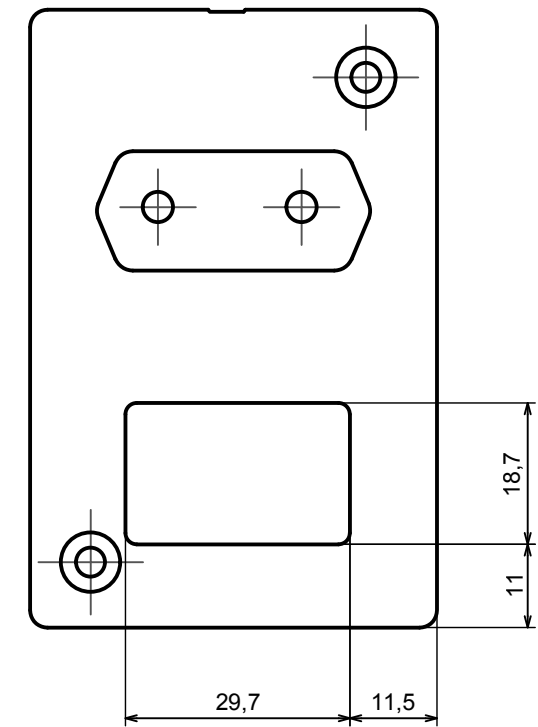

A |

A |

A-A

All rights reserved, Copyright Kradox 2018

Product model Enclosure Z10A - Assembly

Format: A3 Material: PS, ABS

Scale 1:1 Tolerance: +/- 0.5

B |

B |

B-B

All rights reserved, Copyright Kradox 2018

Product model Enclosure Z10A - Base

Format: A3 Material: PS, ABS

Scale 1:1 Tolerance: +/- 0.5

c |

C-C

c |

All rights reserved, Copyright Kradox 2018

Product model Enclosure Z10A - Cover

Format: A3 Material: PS, ABS

Scale 1:1 Tolerance: +/- 0.5

D |

D-D

All rights reserved, Copyright Kradex 2016

Product model Bend protector $\text{Ø}4$

Format: A3 Material: Rubber

Scale 5:1 Tolerance: +/- 0.8

X-ON Electronics

Largest Supplier of Electrical and Electronic Components

Click to view similar products for [Electrical Enclosures](#) category: