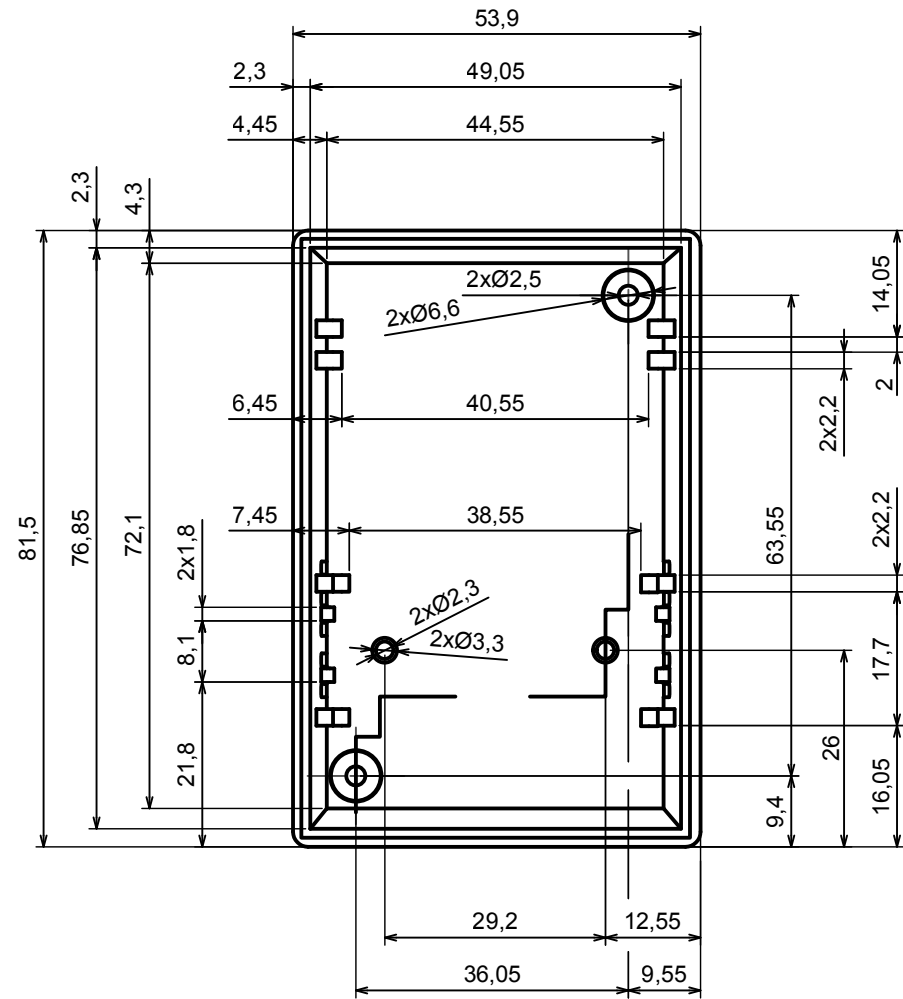

A |

A |

A-A

All rights reserved, Copyright Kradox 2018

Product model Enclosure Z10A - Assembly

Format: A3 Material: PS, ABS

Scale 1:1 Tolerance: +/- 0.5

B |

B |

B-B

All rights reserved, Copyright Kradox 2018		
Product model	Enclosure Z10A - Base	
Format: A3	Material: PS, ABS	
Scale 1:1	Tolerance: +/- 0.5	

c |

C-C

c |

All rights reserved, Copyright Kradox 2018

Product model Enclosure Z10A - Cover

Format: A3 Material: PS, ABS

Scale 1:1 Tolerance: +/- 0.5

All rights reserved, Copyright Kradox 2016		
Product model	Bend protector Ø4	
Format: A3	Material: Rubber	
Scale 5:1	Tolerance: +/- 0.8	

X-ON Electronics