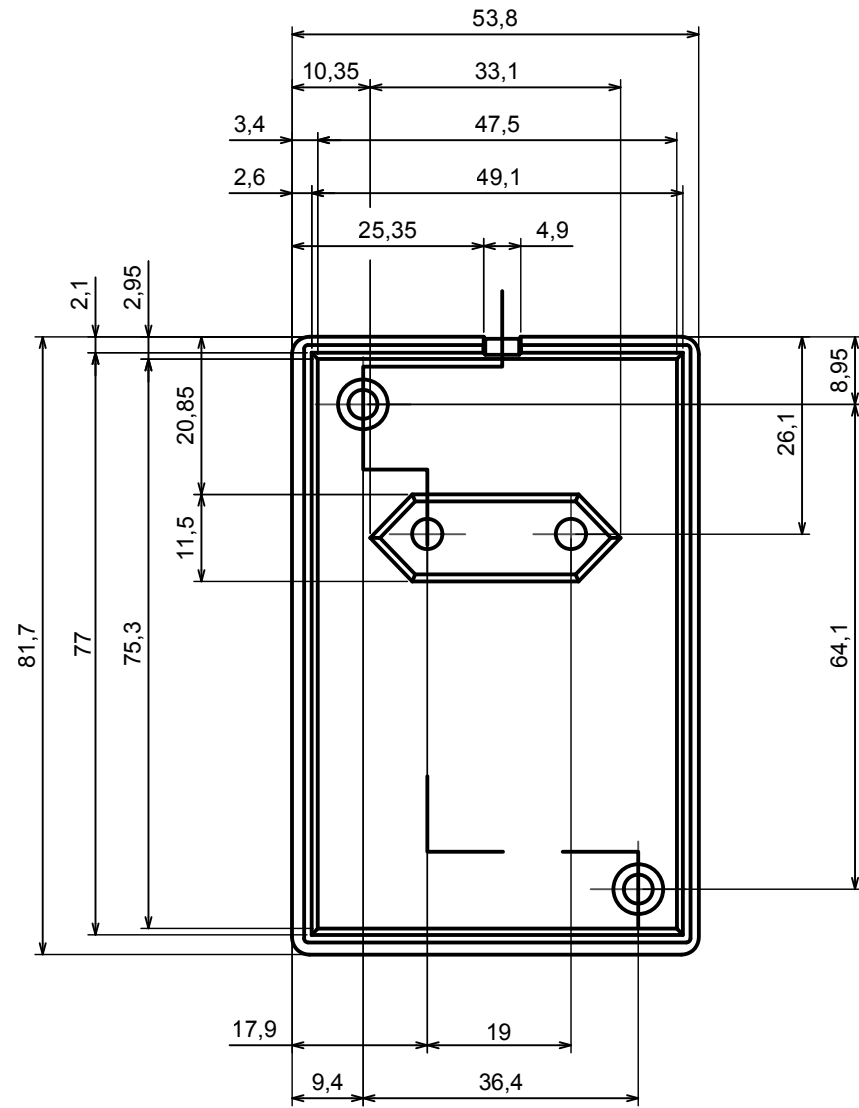

A |

A |

A-A

All rights reserved, Copyright Kradox 2018

Product model Enclosure Z10A - Assembly

Format: A3 Material: PS, ABS

Scale 1:1 Tolerance: +/- 0.5

B |

B |

B-B

All rights reserved, Copyright Kradox 2018		
Product model	Enclosure Z10A - Base	
Format: A3	Material: PS, ABS	
Scale 1:1	Tolerance: +/- 0.5	

c |

C-C

c |

All rights reserved, Copyright Kradox 2018

Product model Enclosure Z10A - Cover

Format: A3 Material: PS, ABS

Scale 1:1 Tolerance: +/- 0.5

All rights reserved, Copyright Kradox 2016		
Product model	Bend protector Ø4	
Format: A3	Material: Rubber	
Scale 5:1	Tolerance: +/- 0.8	

X-ON Electronics