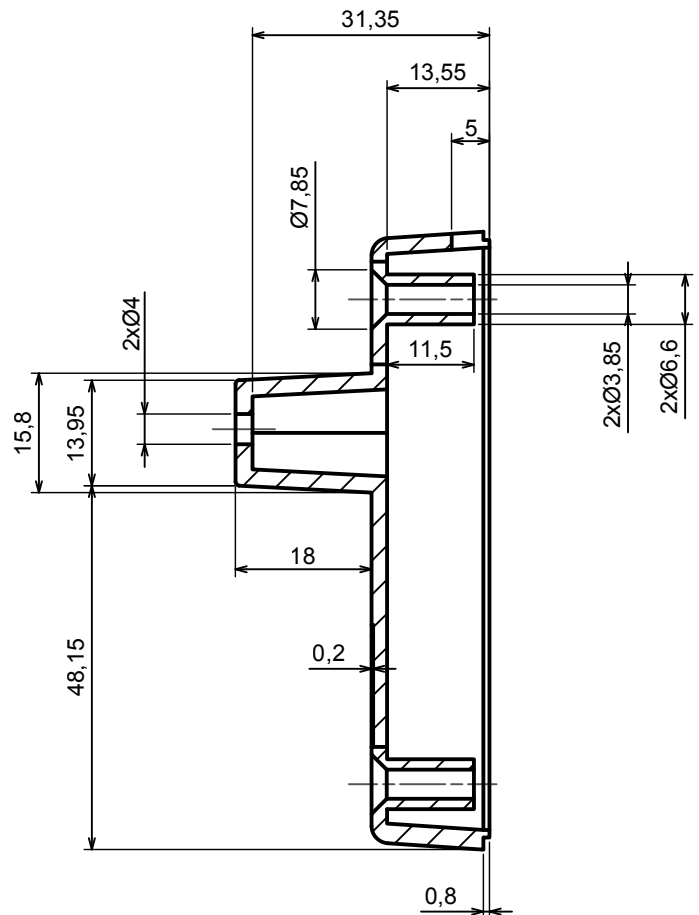

A |

A |

A-A

All rights reserved, Copyright Kradox 2018

Product model Enclosure Z10A - Assembly

Format: A3 Material: PS, ABS

Scale 1:1 Tolerance: +/- 0.5

B |

B |

B-B

All rights reserved, Copyright Kradox 2018		
Product model	Enclosure Z10A - Base	
Format: A3	Material: PS, ABS	
Scale 1:1	Tolerance: +/- 0.5	

c |

C-C

c |

All rights reserved, Copyright Kradox 2018

Product model Enclosure Z10A - Cover

Format: A3 Material: PS, ABS

Scale 1:1 Tolerance: +/- 0.5

All rights reserved, Copyright Kradox 2016		
Product model	Bend protector Ø4	
Format: A3	Material: Rubber	
Scale 5:1	Tolerance: +/- 0.8	

X-ON Electronics