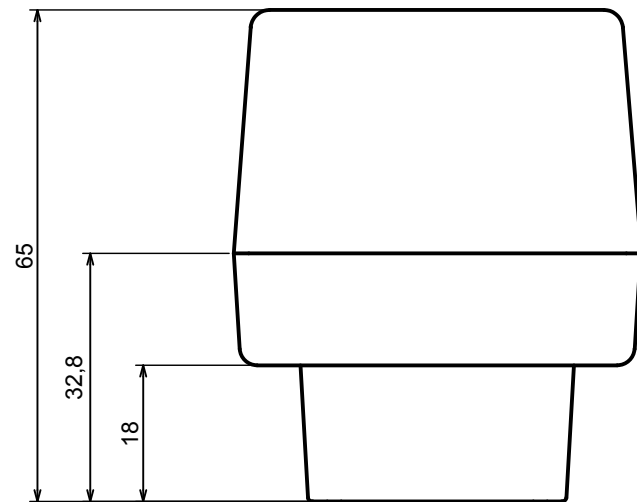

A |

A |

A-A

All rights reserved, Copyright Kradox 2018

Product model Enclosure Z10A - Assembly

Format: A3 Material: PS, ABS

Scale 1:1 Tolerance: +/- 0.5

B |

B |

B-B

All rights reserved, Copyright Kradox 2018		
Product model	Enclosure Z10A - Base	
Format: A3	Material: PS, ABS	
Scale 1:1	Tolerance: +/- 0.5	

c |

C-C

c |

All rights reserved, Copyright Kradox 2018

Product model Enclosure Z10A - Cover

Format: A3 Material: PS, ABS

Scale 1:1 Tolerance: +/- 0.5

All rights reserved, Copyright Kradox 2016		
Product model	Bend protector Ø4	
Format: A3	Material: Rubber	
Scale 5:1	Tolerance: +/- 0.8	

X-ON Electronics