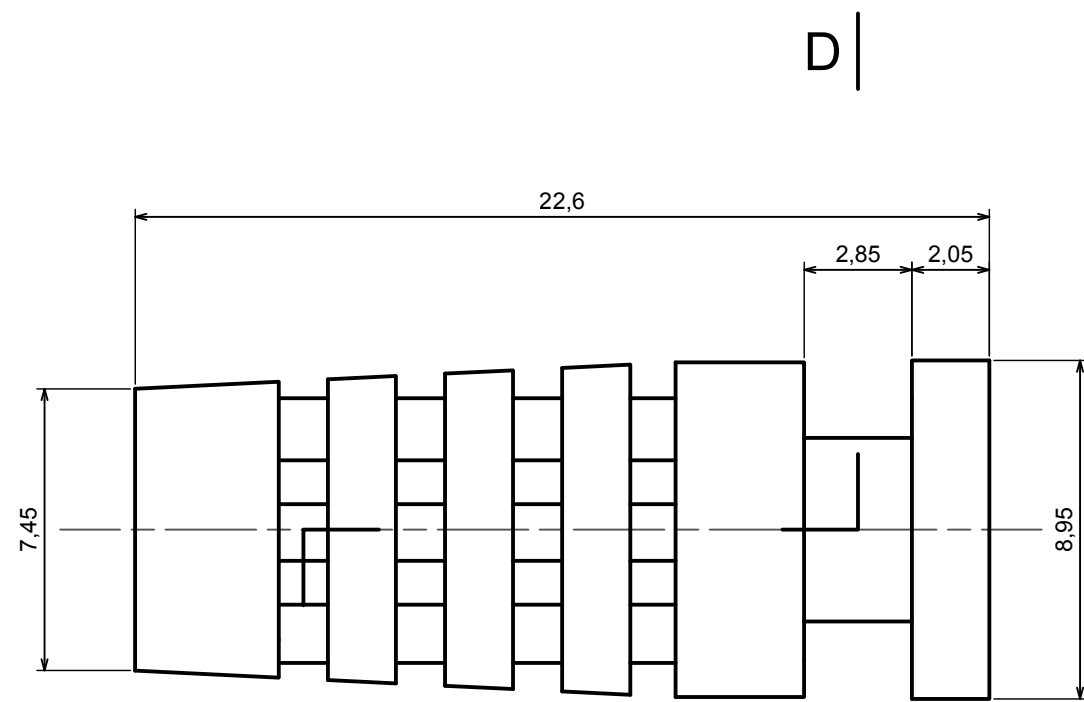

A |

A |

A-A

All rights reserved, Copyright Kradox 2018

Product model Enclosure Z10A - Assembly

Format: A3 Material: PS, ABS

Scale 1:1 Tolerance: +/- 0.5

B |

B |

B-B

All rights reserved, Copyright Kradox 2018		
Product model	Enclosure Z10A - Base	
Format: A3	Material: PS, ABS	
Scale 1:1	Tolerance: +/- 0.5	

c |

C-C

c |

All rights reserved, Copyright Kradox 2018

Product model Enclosure Z10A - Cover

Format: A3 Material: PS, ABS

Scale 1:1 Tolerance: +/- 0.5

All rights reserved, Copyright Kradox 2016		
Product model	Bend protector Ø4	
Format: A3	Material: Rubber	
Scale 5:1	Tolerance: +/- 0.8	

X-ON Electronics