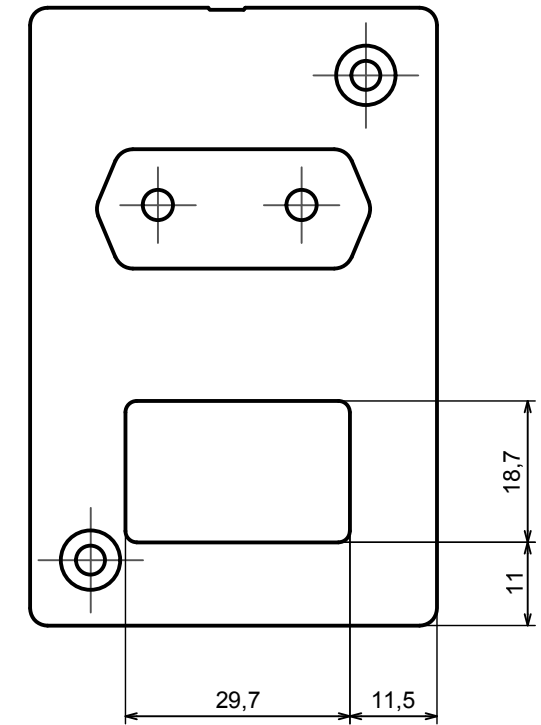

A |

A |

A-A

All rights reserved, Copyright Kradox 2018

Product model Enclosure Z10A - Assembly

Format: A3 Material: PS, ABS

Scale 1:1 Tolerance: +/- 0.5

B |

B |

B-B

All rights reserved, Copyright Kradox 2018		
Product model	Enclosure Z10A - Base	
Format: A3	Material: PS, ABS	
Scale 1:1	Tolerance: +/- 0.5	

c |

C-C

c |

All rights reserved, Copyright Kradox 2018

Product model Enclosure Z10A - Cover

Format: A3 Material: PS, ABS

Scale 1:1 Tolerance: +/- 0.5

All rights reserved, Copyright Kradox 2016		
Product model	Bend protector Ø4	
Format: A3	Material: Rubber	
Scale 5:1	Tolerance: +/- 0.8	

X-ON Electronics