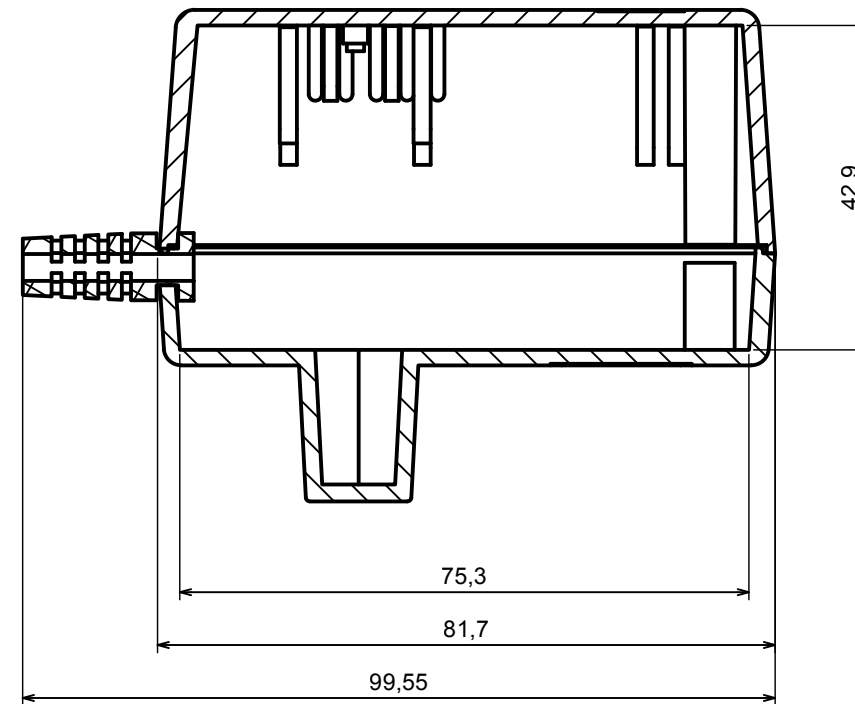

A |

A |

A-A

All rights reserved, Copyright Kradox 2018

Product model Enclosure Z10A - Assembly

Format: A3 Material: PS, ABS

Scale 1:1 Tolerance: +/- 0.5

B |

B |

B-B

All rights reserved, Copyright Kradox 2018		
Product model	Enclosure Z10A - Base	
Format: A3	Material: PS, ABS	
Scale 1:1	Tolerance: +/- 0.5	

c |

C-C

c |

All rights reserved, Copyright Kradox 2018

Product model Enclosure Z10A - Cover

Format: A3 Material: PS, ABS

Scale 1:1 Tolerance: +/- 0.5

All rights reserved, Copyright Kradox 2016		
Product model	Bend protector Ø4	
Format: A3	Material: Rubber	
Scale 5:1	Tolerance: +/- 0.8	

X-ON Electronics