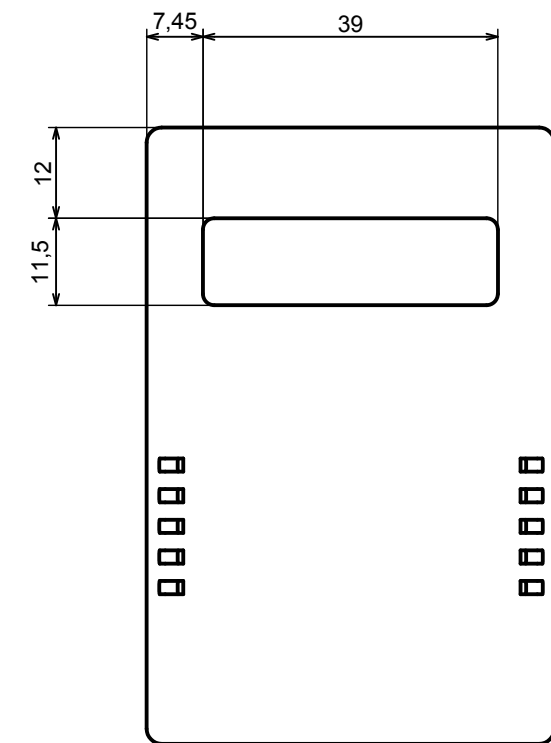

A |

A |

A-A

All rights reserved, Copyright Kradox 2018

Product model Enclosure Z10A - Assembly

Format: A3 Material: PS, ABS

Scale 1:1 Tolerance: +/- 0.5

B |

B |

B-B

All rights reserved, Copyright Kradox 2018		
Product model	Enclosure Z10A - Base	
Format: A3	Material: PS, ABS	
Scale 1:1	Tolerance: +/- 0.5	

c |

C-C

c |

All rights reserved, Copyright Kradox 2018

Product model Enclosure Z10A - Cover

Format: A3 Material: PS, ABS

Scale 1:1 Tolerance: +/- 0.5

All rights reserved, Copyright Kradox 2016		
Product model	Bend protector Ø4	
Format: A3	Material: Rubber	
Scale 5:1	Tolerance: +/- 0.8	

X-ON Electronics