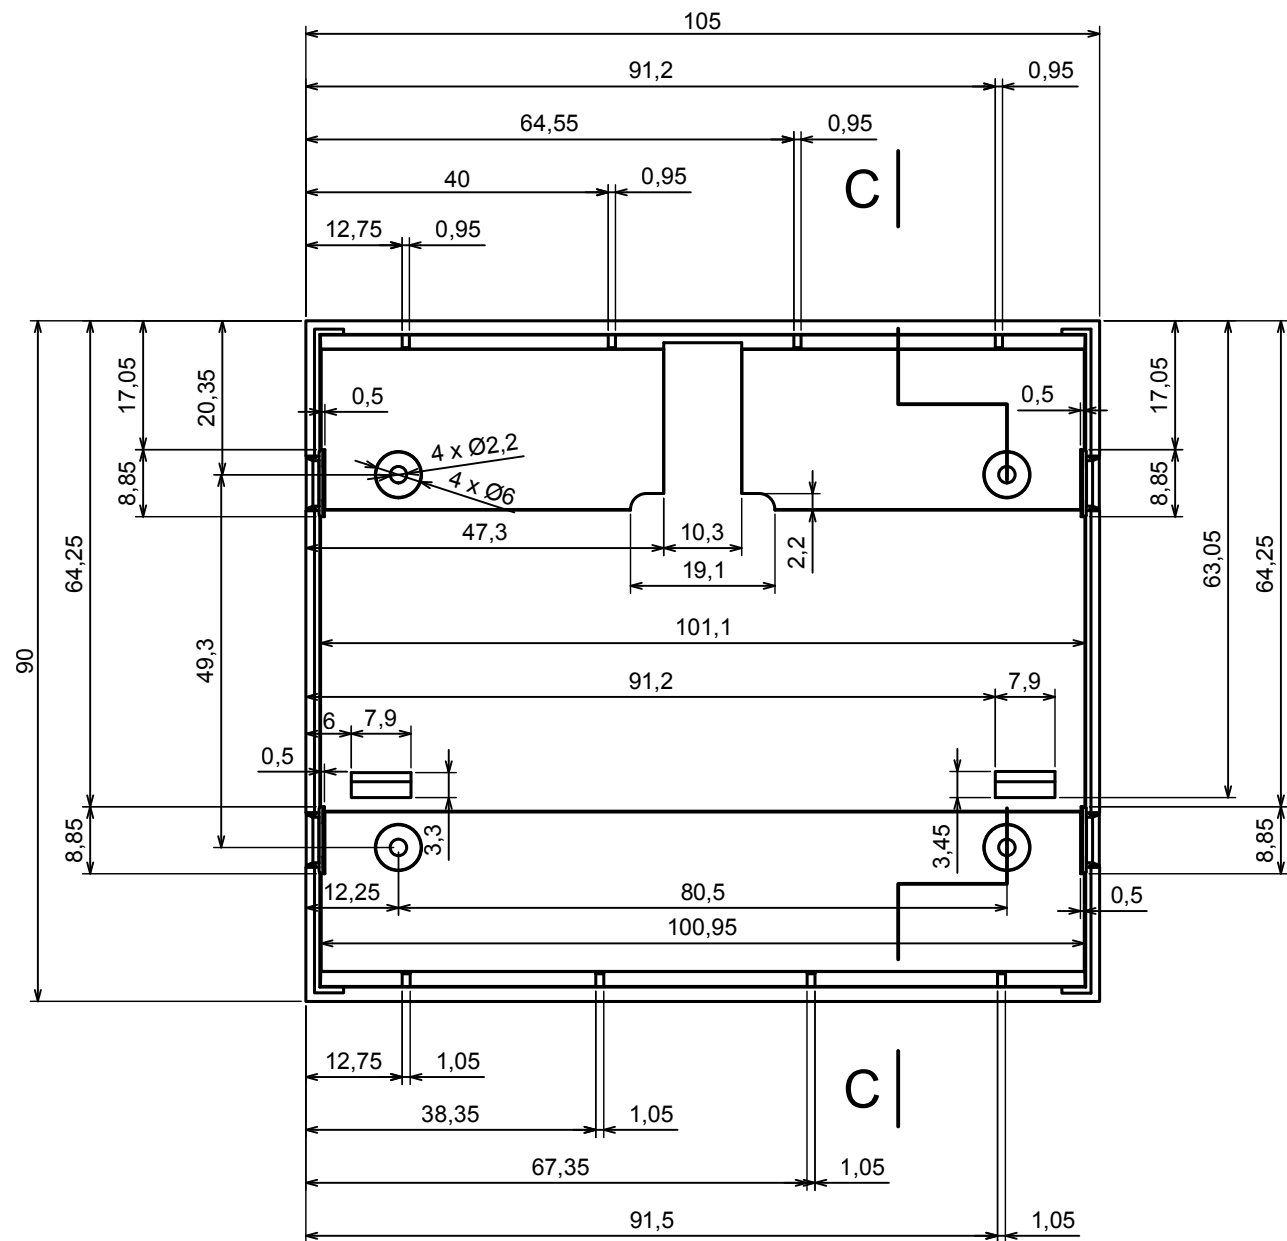

All rights reserved, Copyright Kradox 2015		
Product model	Enclosure Z110 - assembly	
Format: A3	Material: PS, ABS	
Scale 1:1	Tolerance: +/- 0.5	

All rights reserved, Copyright Kradox 2015

Product model: Enclosure Z110 - base

Format: A3 Material: PS, ABS

Scale 1:1 Tolerance: +/- 0.5

E-E

All rights reserved, Copyright Kradex 2016

Product model Enclosure Z110 - cover

Format: A3 Material: PS, ABS

Scale 1:1 Tolerance: +/- 0.5

All rights reserved, Copyright Kradex 2016

Product model Enclosure Z110 - filter

Format: A3 Material: PS, ABS

Scale 1:1 Tolerance: +/- 0.5

All rights reserved, Copyright Kradex 2016

Product model Enclosure Z110 - hook

Format: A3 Material: PS, ABS

Scale 2:1 Tolerance: +/- 0.5