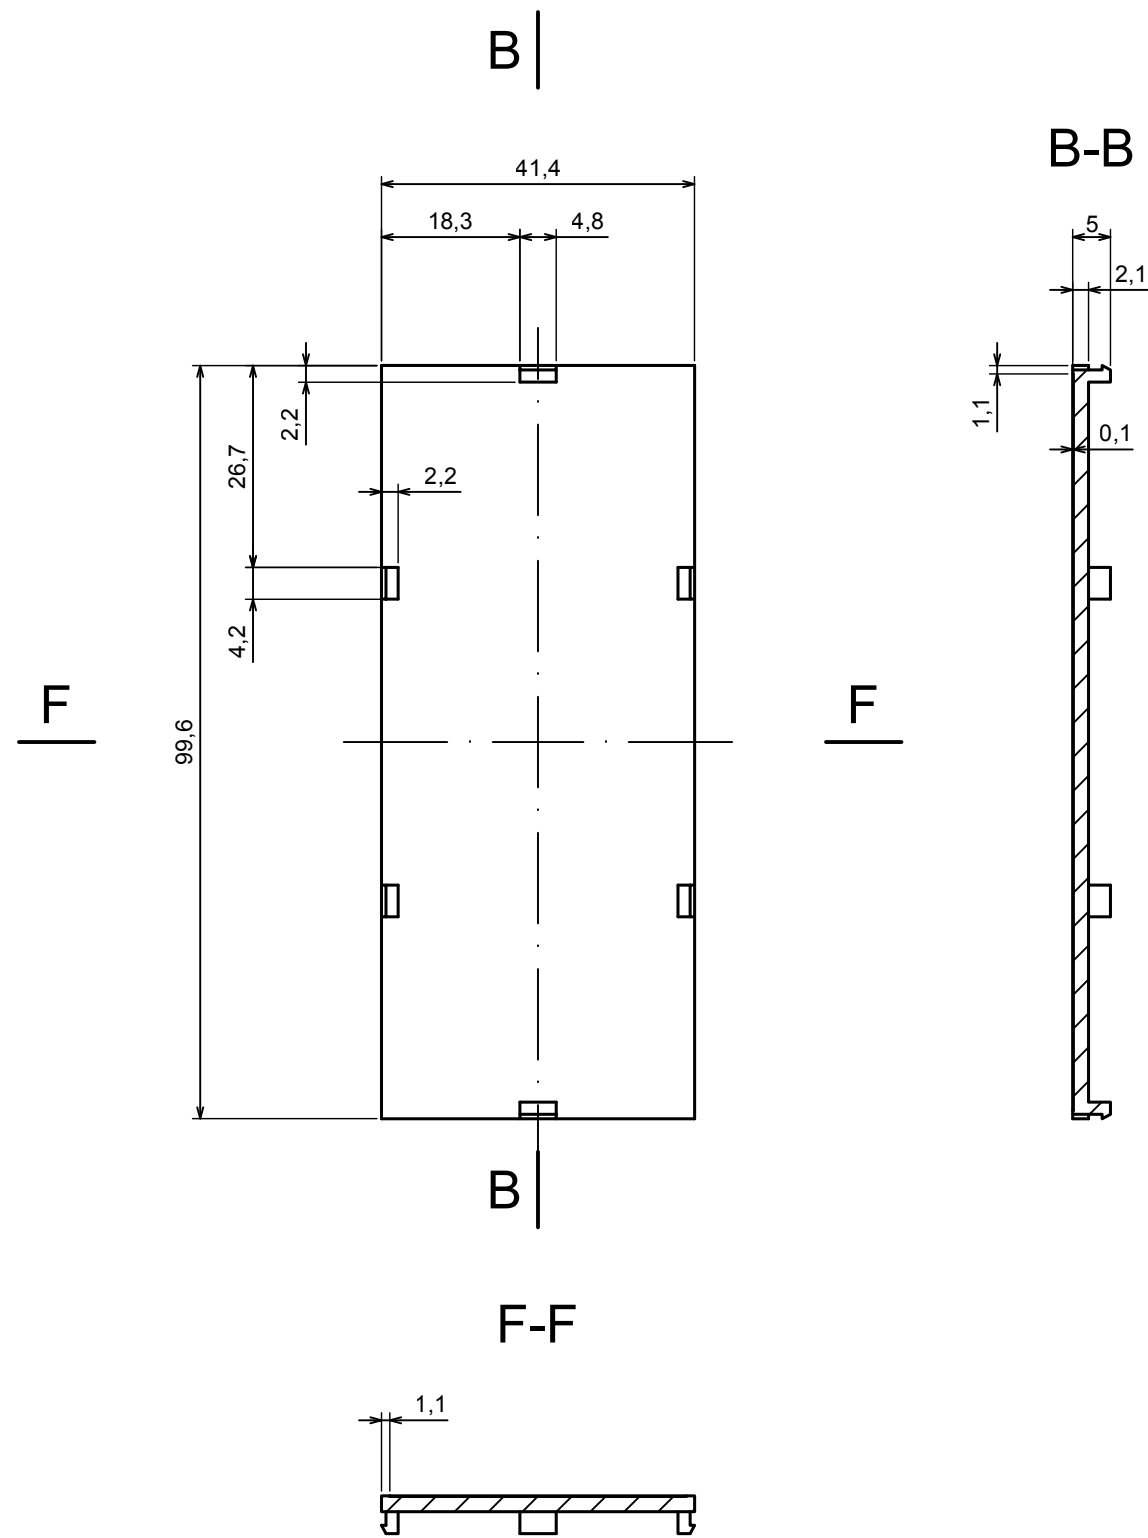

All rights reserved, Copyright Kradox 2015		
Product model	Enclosure Z110 - assembly	
Format: A3	Material: PS, ABS	
Scale 1:1	Tolerance: +/- 0.5	

All rights reserved, Copyright Kradox 2015

Product model: Enclosure Z110 - base

Format: A3 Material: PS, ABS

Scale 1:1 Tolerance: +/- 0.5

E-E

All rights reserved, Copyright Kradex 2016

Product model Enclosure Z110 - cover

Format: A3 Material: PS, ABS

Scale 1:1 Tolerance: +/- 0.5

All rights reserved, Copyright Kradex 2016

Product model Enclosure Z110 - filter

Format: A3 Material: PS, ABS

Scale 1:1 Tolerance: +/- 0.5

All rights reserved, Copyright Kradex 2016

Product model Enclosure Z110 - hook

Format: A3 Material: PS, ABS

Scale 2:1 Tolerance: +/- 0.5