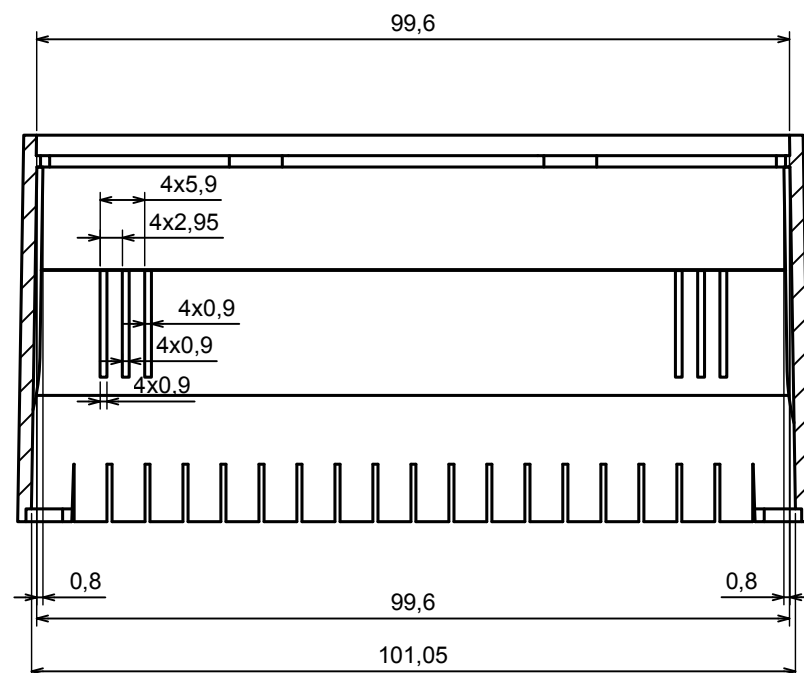

All rights reserved, Copyright Kradox 2015		
Product model	Enclosure Z110 - assembly	
Format: A3	Material: PS, ABS	
Scale 1:1	Tolerance: +/- 0.5	

All rights reserved, Copyright Kradox 2015

Product model: Enclosure Z110 - base

Format: A3 Material: PS, ABS

Scale 1:1 Tolerance: +/- 0.5

E-E

All rights reserved, Copyright Kradex 2016

Product model Enclosure Z110 - cover

Format: A3 Material: PS, ABS

Scale 1:1 Tolerance: +/- 0.5

All rights reserved, Copyright Kradex 2016

Product model Enclosure Z110 - filter

Format: A3 Material: PS, ABS

Scale 1:1 Tolerance: +/- 0.5

All rights reserved, Copyright Kradex 2016

Product model Enclosure Z110 - hook

Format: A3 Material: PS, ABS

Scale 2:1 Tolerance: +/- 0.5