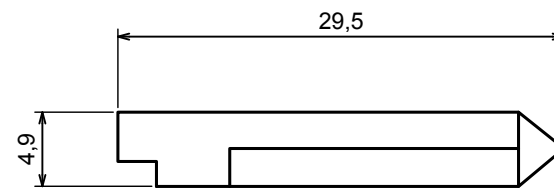

Format: A3 Material: PS, ABS

Scale 1:1 Tolerance: +/- 0.5

E-E

All rights reserved, Copyright Kradex 2016

Product model Enclosure Z110 - cover

Format: A3 Material: PS, ABS

Scale 1:1 Tolerance: +/- 0.5

All rights reserved, Copyright Kradex 2016

Product model Enclosure Z110 - filter

Format: A3 Material: PS, ABS

Scale 1:1 Tolerance: +/- 0.5

All rights reserved, Copyright Kradex 2016

Product model Enclosure Z110 - hook

Format: A3 Material: PS, ABS

Scale 2:1 Tolerance: +/- 0.5