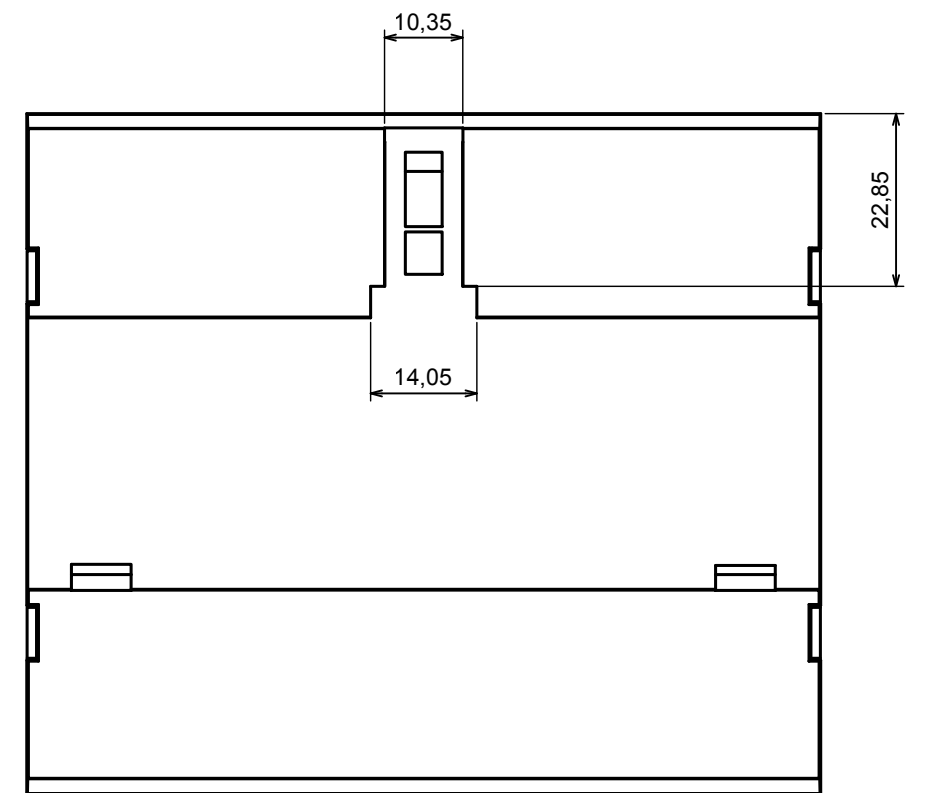

All rights reserved, Copyright Kradox 2015		
Product model	Enclosure Z110 - assembly	
Format: A3	Material: PS, ABS	
Scale 1:1	Tolerance: +/- 0.5	

All rights reserved, Copyright Kradox 2015

Product model: Enclosure Z110 - base

Format: A3 Material: PS, ABS

Scale 1:1 Tolerance: +/- 0.5

E-E

All rights reserved, Copyright Kradex 2016

Product model Enclosure Z110 - cover

Format: A3 Material: PS, ABS

Scale 1:1 Tolerance: +/- 0.5

All rights reserved, Copyright Kradex 2016

Product model Enclosure Z110 - filter

Format: A3 Material: PS, ABS

Scale 1:1 Tolerance: +/- 0.5

All rights reserved, Copyright Kradex 2016

Product model Enclosure Z110 - hook

Format: A3 Material: PS, ABS

Scale 2:1 Tolerance: +/- 0.5