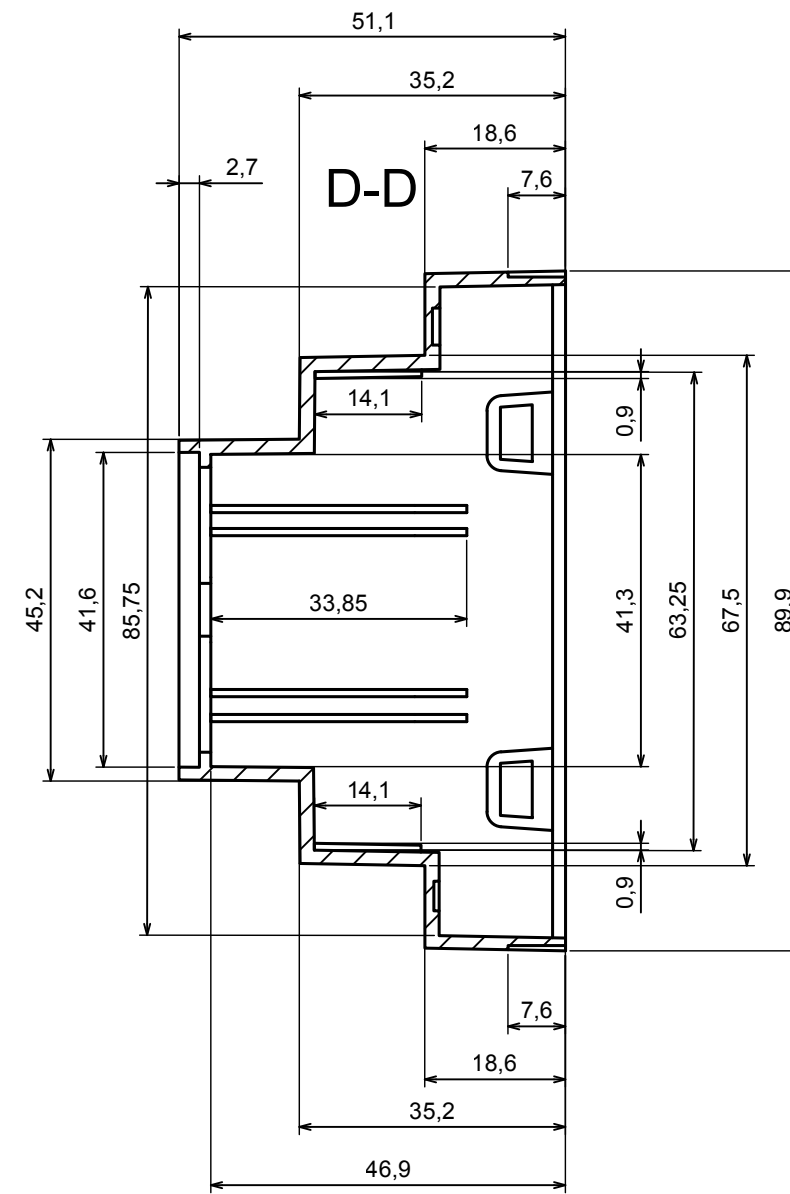

All rights reserved, Copyright Kradox 2015		
Product model	Enclosure Z110 - assembly	
Format: A3	Material: PS, ABS	
Scale 1:1	Tolerance: +/- 0.5	

All rights reserved, Copyright Kradox 2015

Product model: Enclosure Z110 - base

Format: A3 Material: PS, ABS

Scale 1:1 Tolerance: +/- 0.5

E-E

All rights reserved, Copyright Kradex 2016

Product model Enclosure Z110 - cover

Format: A3 Material: PS, ABS

Scale 1:1 Tolerance: +/- 0.5

All rights reserved, Copyright Kradex 2016

Product model Enclosure Z110 - filter

Format: A3 Material: PS, ABS

Scale 1:1 Tolerance: +/- 0.5

All rights reserved, Copyright Kradex 2016

Product model Enclosure Z110 - hook

Format: A3 Material: PS, ABS

Scale 2:1 Tolerance: +/- 0.5