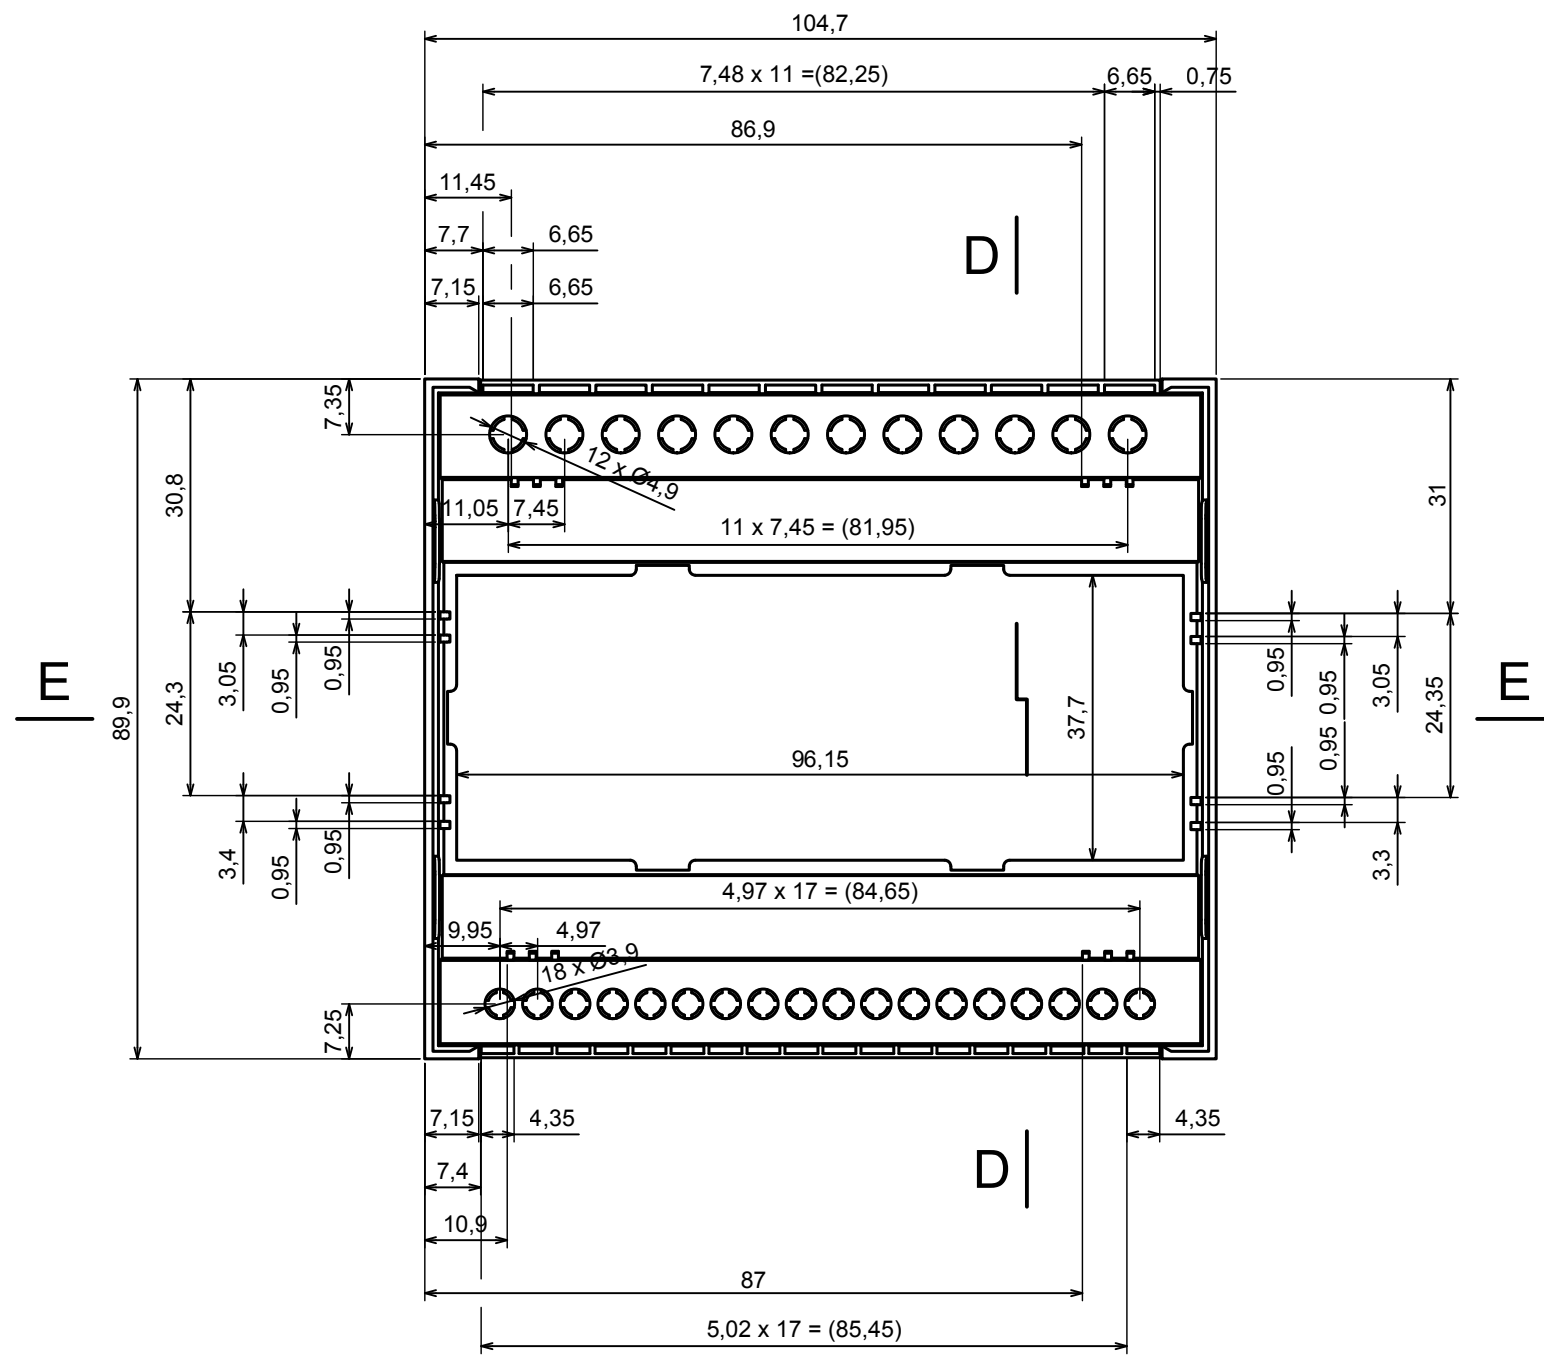

All rights reserved, Copyright Kradox 2015		
Product model	Enclosure Z110 - assembly	
Format: A3	Material: PS, ABS	
Scale 1:1	Tolerance: +/- 0.5	

All rights reserved, Copyright Kradox 2015

Product model: Enclosure Z110 - base

Format: A3 Material: PS, ABS

Scale 1:1 Tolerance: +/- 0.5

E-E

All rights reserved, Copyright Kradex 2016

Product model Enclosure Z110 - cover

Format: A3 Material: PS, ABS

Scale 1:1 Tolerance: +/- 0.5

All rights reserved, Copyright Kradex 2016

Product model Enclosure Z110 - filter

Format: A3 Material: PS, ABS

Scale 1:1 Tolerance: +/- 0.5

All rights reserved, Copyright Kradex 2016

Product model Enclosure Z110 - hook

Format: A3 Material: PS, ABS

Scale 2:1 Tolerance: +/- 0.5