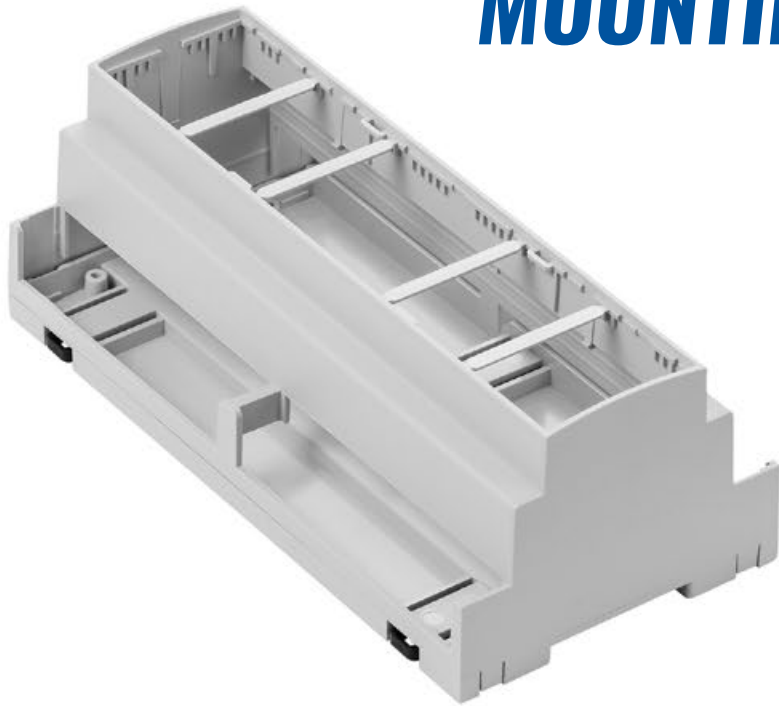

H	W	L [mm]:
40	70	131,3

AVAILABLE COLOUR:

DIN-R SERIES MODULAR ENCLOSURES FOR DIN MOUNTING

The new selection of enclosures for DIN rails, based on the state-of-the-art design of the removable masking frames, facilitating adjustments to the miscellaneous specifications applied inside the electronics.