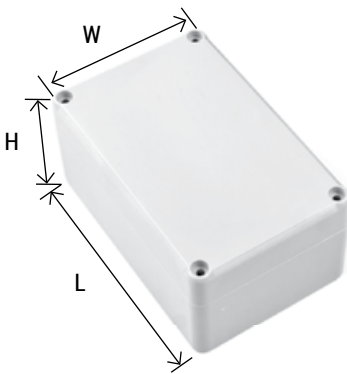

LEGEND

- PS – polystyrene material
- ABS – flammable ABS material
- ABS V0 – self-extinguishing ABS material
- PC – polycarbonate material
- W – ventilated enclosure
- H – enclosure with seal
- S – enclosure hermetically sealed with cast gasket
- U – enclosure with mounting ears
- TM – brass sleeve packing
- A,B,C – versions of the enclosure
- () – the dimensions in parentheses are inclusive of the mounting flanges

- bright white, RAL 9003 - RAL 9016
- light grey, RAL 7035

- black, RAL 9005
- transparent, clear

On request, we can produce enclosures in other material and colour from the RAL palette in the amount of min. 500-1000 pieces, depending on the enclosure dimensions.