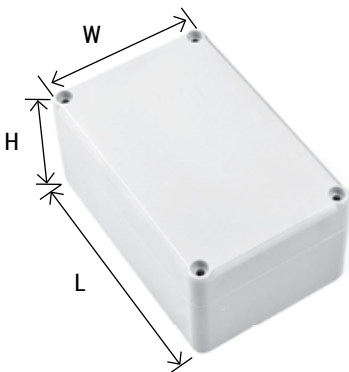

LEGEND

- PS – polystyrene material
- ABS – flammable ABS material
- ABS V0 – self-extinguishing ABS material
- PC – polycarbonate material
- W – ventilated enclosure
- H – enclosure with seal
- S – enclosure hermetically sealed with cast gasket
- U – enclosure with mounting ears
- TM – brass sleeve packing
- A,B,C – versions of the enclosure
- () – the dimensions in parentheses are inclusive of the mounting flanges

- bright white, RAL 9003 - RAL 9016
- light grey, RAL 7035

- black, RAL 9005
- transparent, clear

On request, we can produce enclosures in other material and colour from the RAL palette in the amount of min. 500-1000 pieces, depending on the enclosure dimensions.