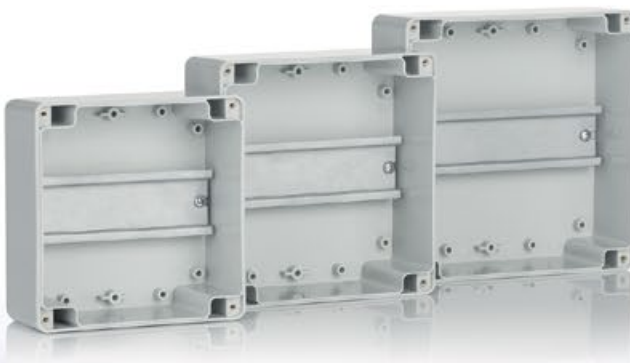

AVAILABLE COLOUR:

WATERPROOFER SERIES HERMETIC ENCLOSURES

Kradex ZP series hermetic enclosures are designed for all devices that require hermetic enclosure. Available in ABS and PC versions. The cover with an indentation for a keypad or sticker can be made of transparent polycarbonate. Both parts of the enclosure are screwed with captive M3 screws.

Mounting plates for installation inside the enclosures

The plates are made of 2 mm galvanized steel sheet. They allow various components to be mounted anywhere on the mounting plate. The plates are mounted to the posts in the enclosure using screws. They make it easy to install complex devices consisting of a large number of components outside the enclosure, and then to install such a complex device in the enclosure. They can also be used to easily clamp workpieces that do not fit into the spacing of the posts in the enclosure.

DIN rails

The mounting posts ensure that the rail is securely fastened. This makes it possible to install other DIN rail-mounted enclosures inside the ZP enclosure.

ZP105.105.60JP TM

MATERIAL:
ABS-PC and PC
WITH SEAL