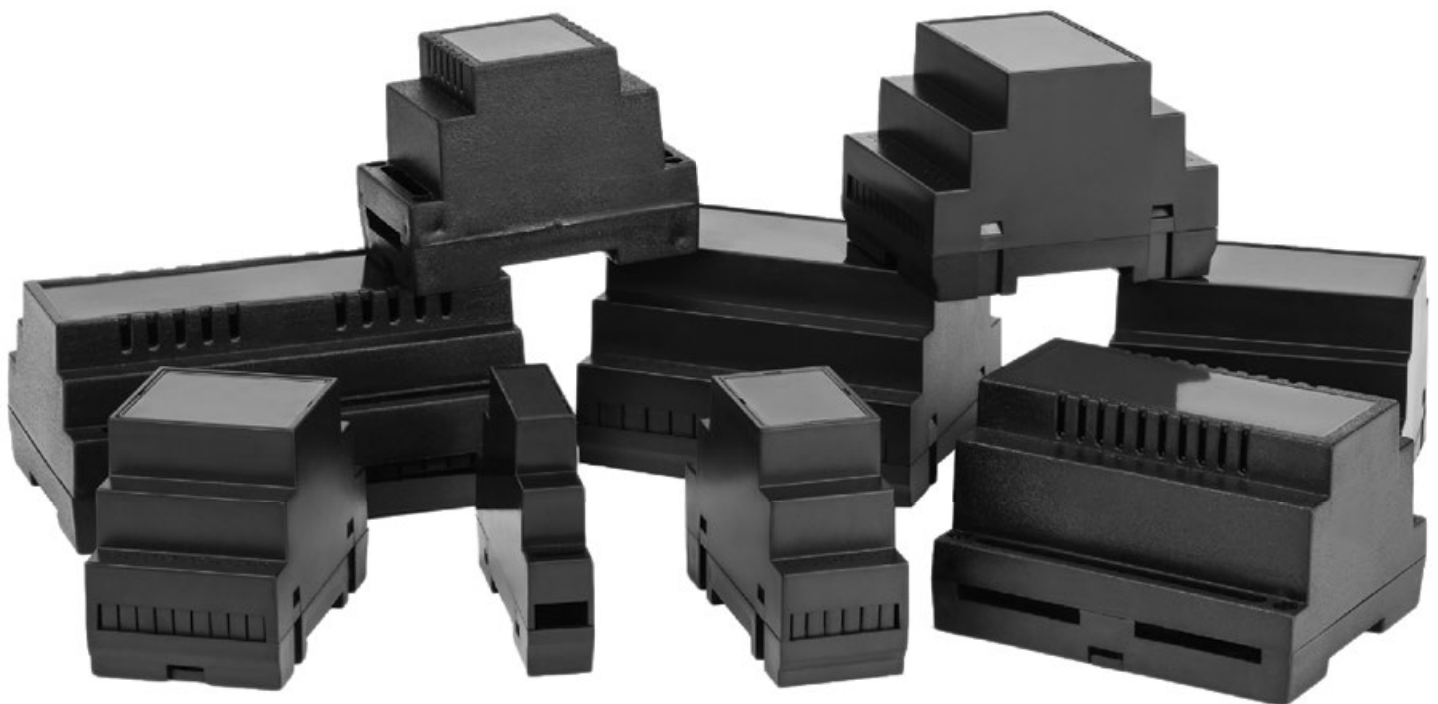

Mounting plates for installation inside the enclosures

The plates are made of 2 mm galvanized steel sheet. They allow various components to be mounted anywhere on the mounting plate. The plates are mounted to the posts in the enclosure using screws. They make it easy to install complex devices consisting of a large number of components outside the enclosure, and then to install such a complex device in the enclosure. They can also be used to easily clamp workpieces that do not fit into the spacing of the posts in the enclosure.

PS/ABS V0 ABS V0

PROFESSIONAL

Professional is a line of products made of ABS. The selection of high quality materials guarantees a superior class of products.

The solution for more demanding and big-budget project.