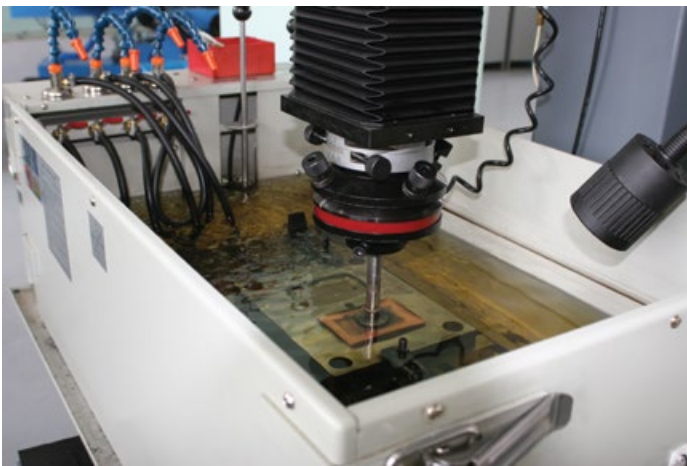

Fine-hole EDM's:

- Mitsubishi EA12S
- Accutex HD75
- Accutex AM32N2

Fine-hole WEDM's:

- Mitsubishi MV2400S
- Accutex AU-300iA

3D printers:

- Zortrax M200

[!\[\]\(7d1d6890825e83a6a4a51febe2dcc7f3_img.jpg\) Scan and watch the film about us](#)