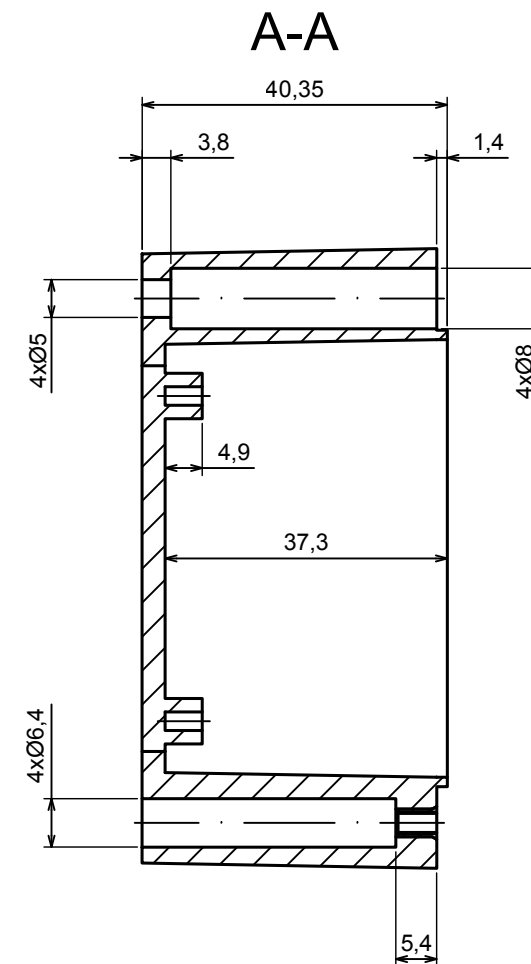

All rights reserved, Copyright Kradox 2016		
Product model	Enclosure Z111S - assembly	
Format: A3	Material: PS, ABS	
Scale 1:1	Tolerance: +/- 0.5	

All rights reserved, Copyright Kradox 2016

Product model: Enclosure Z111S - base

Format: A3 Material: PS, ABS

Scale 1:1 Tolerance: +/- 0.5

All rights reserved, Copyright Kradox 2016

Product model: Enclosure Z111S - cover

Format: A3 Material: PS, ABS

Scale 1:1 Tolerance: +/- 0.5

X-ON Electronics