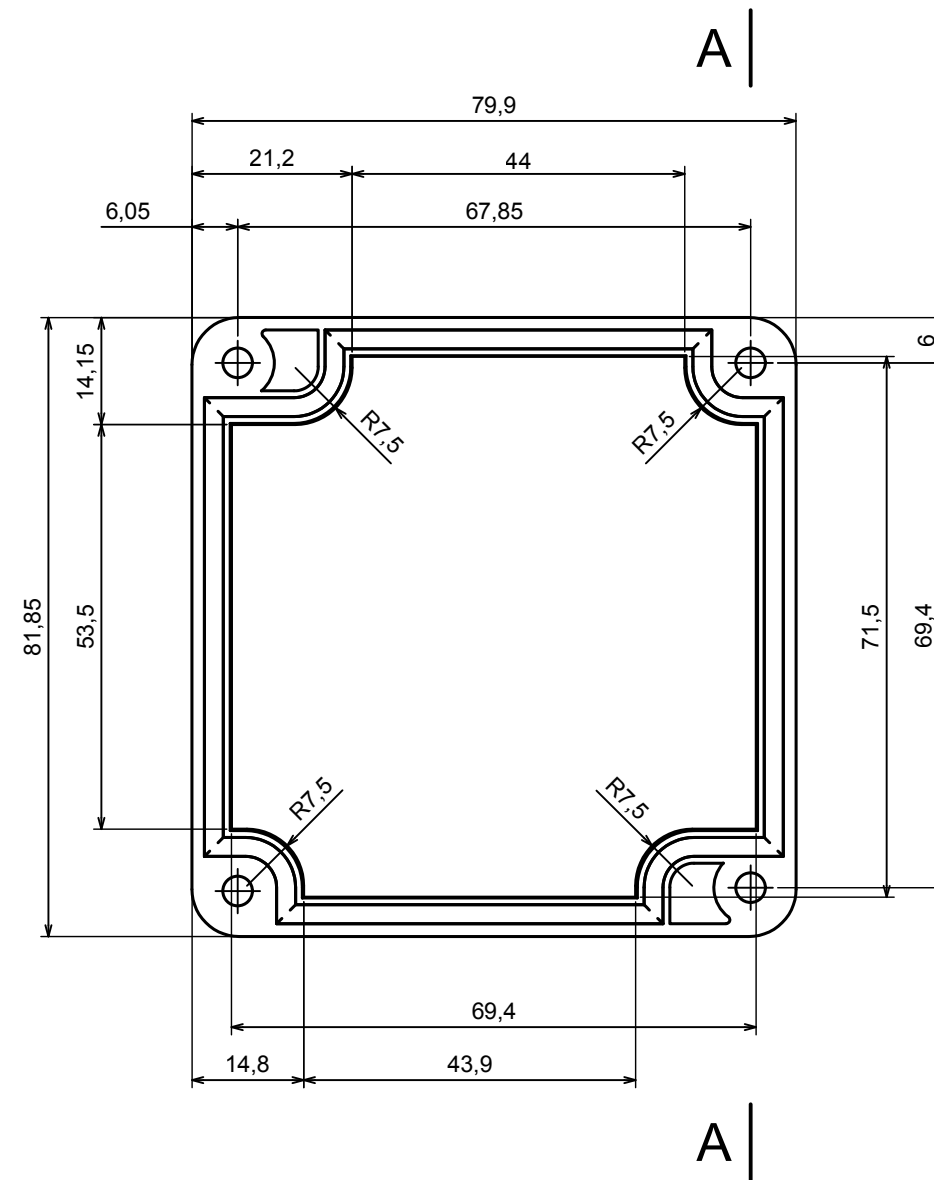

All rights reserved, Copyright Kradox 2016		
Product model	Enclosure Z111S - assembly	
Format: A3	Material: PS, ABS	
Scale 1:1	Tolerance: +/- 0.5	

All rights reserved, Copyright Kradox 2016

Product model: Enclosure Z111S - base

Format: A3 Material: PS, ABS

Scale 1:1 Tolerance: +/- 0.5

All rights reserved, Copyright Kradox 2016

Product model: Enclosure Z111S - cover

Format: A3 Material: PS, ABS

Scale 1:1 Tolerance: +/- 0.5

X-ON Electronics