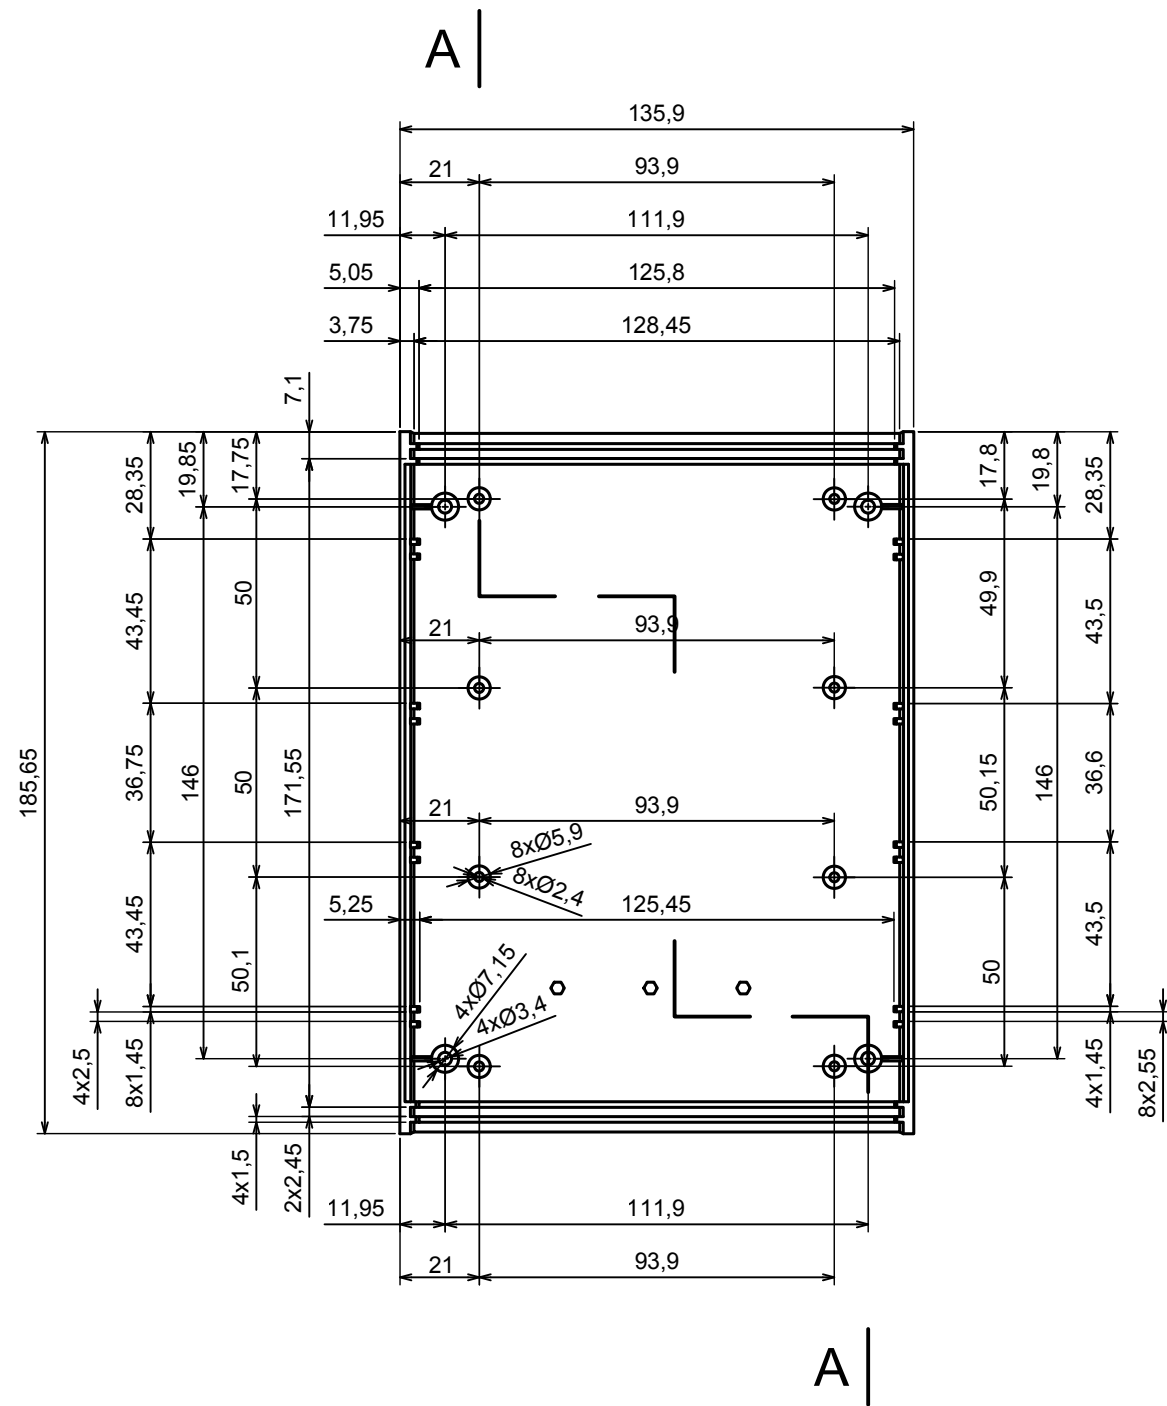

A |

A |

A-A

All rights reserved, Copyright Kradox 2017

Product model Enclosure Z112 - Assembly

Format: A3 Material: PS, ABS

Scale 1:2 Tolerance: +/- 0.6

All rights reserved, Copyright Kradox 2017

Product model Enclosure Z112 - Base

Format: A3 Material: PS, ABS

Scale 1:2 Tolerance: +/- 0.6

| | | |
|--|------------------------|---|
| All rights reserved, Copyright Kradex 2017 | | |
| Product model | Enclosure Z112 - Board | |
| Format: A3 | Material: PS, ABS |  |
| Scale 1:2 | Tolerance: +/- 0.6 | |

All rights reserved, Copyright Kradex 2017

Product model: Enclosure Z112 - Foot

Format: A3 Material: PS, ABS

Scale 5:1 Tolerance: +/- 0.5

X-ON Electronics

Largest Supplier of Electrical and Electronic Components