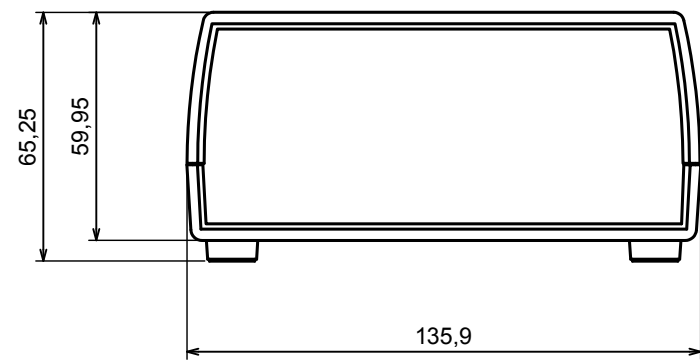

A |

A |

A-A

All rights reserved, Copyright Kradox 2017

Product model Enclosure Z112 - Assembly

Format: A3 Material: PS, ABS

Scale 1:2 Tolerance: +/- 0.6

All rights reserved, Copyright Kradox 2017

Product model Enclosure Z112 - Base

Format: A3 Material: PS, ABS

Scale 1:2 Tolerance: +/- 0.6

| | | |
|--|------------------------|---|
| All rights reserved, Copyright Kradex 2017 | | |
| Product model | Enclosure Z112 - Board | |
| Format: A3 | Material: PS, ABS |  |
| Scale 1:2 | Tolerance: +/- 0.6 | |

All rights reserved, Copyright Kradex 2017

Product model: Enclosure Z112 - Foot

Format: A3 Material: PS, ABS

Scale 5:1 Tolerance: +/- 0.5

X-ON Electronics

Largest Supplier of Electrical and Electronic Components