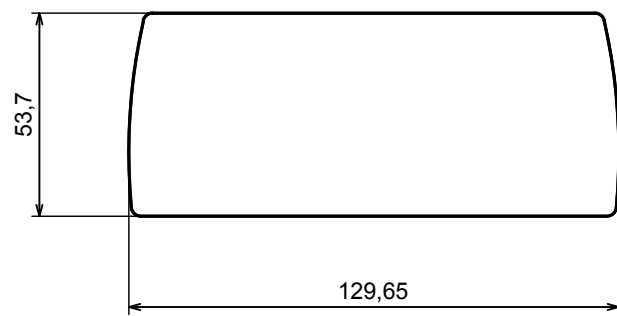

A |

A |

A-A

All rights reserved, Copyright Kradox 2017

Product model Enclosure Z112 - Assembly

Format: A3 Material: PS, ABS

Scale 1:2 Tolerance: +/- 0.6

All rights reserved, Copyright Kradox 2017

Product model Enclosure Z112 - Base

Format: A3 Material: PS, ABS

Scale 1:2 Tolerance: +/- 0.6

| | | |
|--|------------------------|---|
| All rights reserved, Copyright Kradex 2017 | | |
| Product model | Enclosure Z112 - Board | |
| Format: A3 | Material: PS, ABS |  |
| Scale 1:2 | Tolerance: +/- 0.6 | |

All rights reserved, Copyright Kradex 2017

Product model: Enclosure Z112 - Foot

Format: A3 Material: PS, ABS

Scale 5:1 Tolerance: +/- 0.5

X-ON Electronics

Largest Supplier of Electrical and Electronic Components