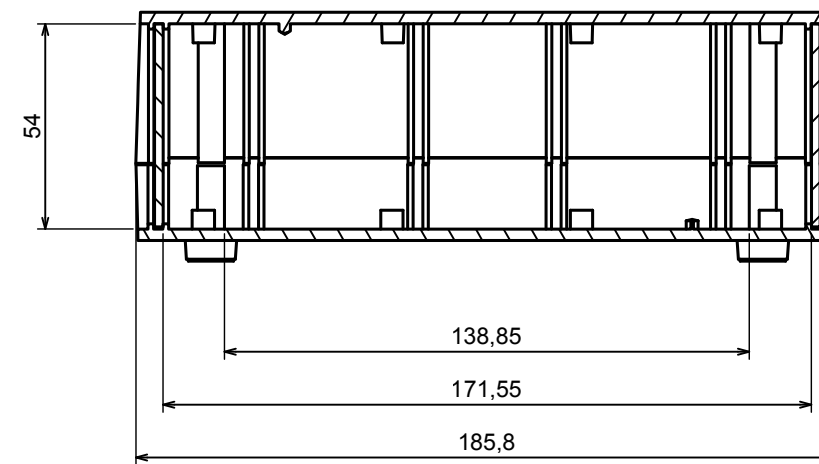

A |

A |

A-A

All rights reserved, Copyright Kradox 2017

Product model Enclosure Z112 - Assembly

Format: A3 Material: PS, ABS

Scale 1:2 Tolerance: +/- 0.6

All rights reserved, Copyright Kradox 2017

Product model Enclosure Z112 - Base

Format: A3 Material: PS, ABS

Scale 1:2 Tolerance: +/- 0.6

| | | |
|--|------------------------|---|
| All rights reserved, Copyright Kradex 2017 | | |
| Product model | Enclosure Z112 - Board | |
| Format: A3 | Material: PS, ABS |  |
| Scale 1:2 | Tolerance: +/- 0.6 | |

All rights reserved, Copyright Kradex 2017

Product model: Enclosure Z112 - Foot

Format: A3 Material: PS, ABS

Scale 5:1 Tolerance: +/- 0.5

X-ON Electronics

Largest Supplier of Electrical and Electronic Components