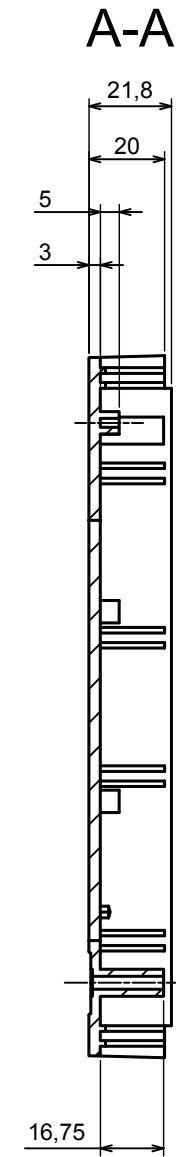

A |

A |

A-A

All rights reserved, Copyright Kradox 2017

Product model Enclosure Z112 - Assembly

Format: A3 Material: PS, ABS

Scale 1:2 Tolerance: +/- 0.6

All rights reserved, Copyright Kradox 2017

Product model Enclosure Z112 - Base

Format: A3 Material: PS, ABS

Scale 1:2 Tolerance: +/- 0.6

| | | |
|--|------------------------|---|
| All rights reserved, Copyright Kradex 2017 | | |
| Product model | Enclosure Z112 - Board | |
| Format: A3 | Material: PS, ABS |  |
| Scale 1:2 | Tolerance: +/- 0.6 | |

All rights reserved, Copyright Kradex 2017

Product model: Enclosure Z112 - Foot

Format: A3 Material: PS, ABS

Scale 5:1 Tolerance: +/- 0.5

X-ON Electronics

Largest Supplier of Electrical and Electronic Components