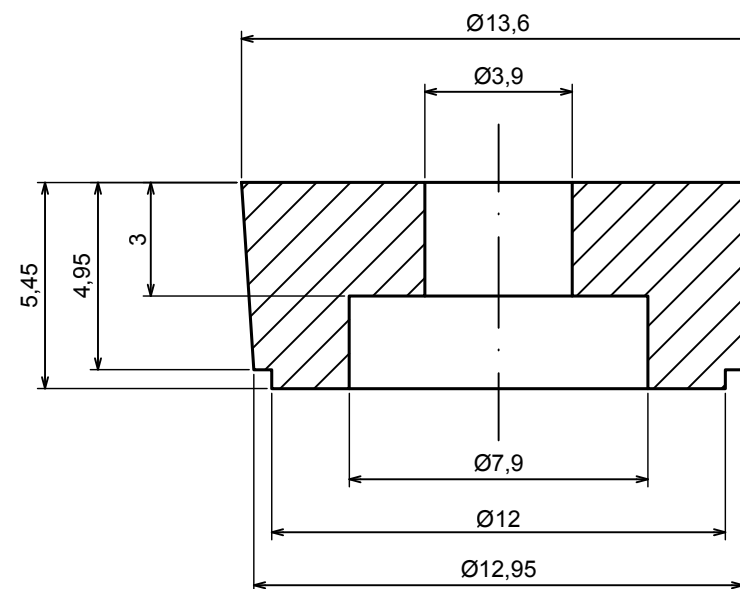

A |

A |

A-A

All rights reserved, Copyright Kradox 2017

Product model Enclosure Z112 - Assembly

Format: A3 Material: PS, ABS

Scale 1:2 Tolerance: +/- 0.6

All rights reserved, Copyright Kradox 2017

Product model Enclosure Z112 - Base

Format: A3 Material: PS, ABS

Scale 1:2 Tolerance: +/- 0.6

| | | |
|--|------------------------|---|
| All rights reserved, Copyright Kradex 2017 | | |
| Product model | Enclosure Z112 - Board | |
| Format: A3 | Material: PS, ABS |  |
| Scale 1:2 | Tolerance: +/- 0.6 | |

All rights reserved, Copyright Kradex 2017

Product model: Enclosure Z112 - Foot

Format: A3 Material: PS, ABS

Scale 5:1 Tolerance: +/- 0.5

X-ON Electronics

Largest Supplier of Electrical and Electronic Components