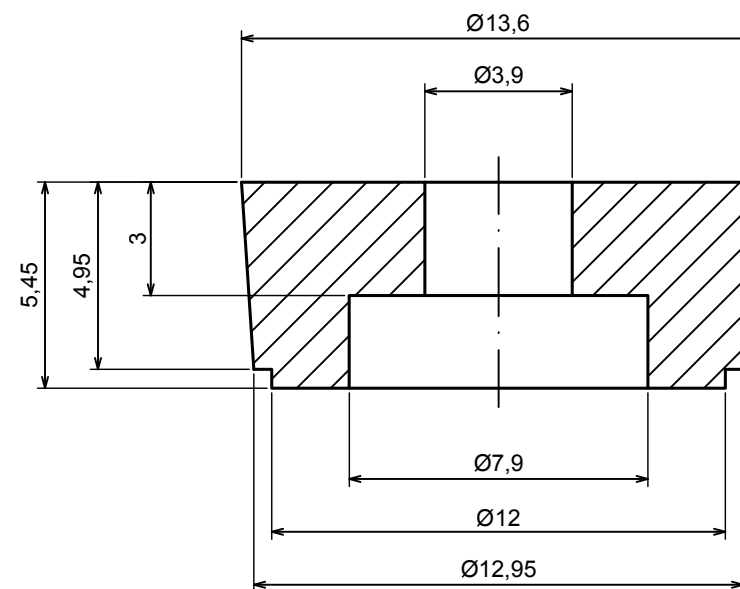

All rights reserved, Copyright Kradox 2017		
Product model	Enclosure Z112B - Assembly	
Format: A3	Material: PS, ABS	
Scale 1:2	Tolerance: +/- 0.6	

All rights reserved, Copyright Kradox 2017		
Product model	Enclosure Z112B - Base	
Format: A3	Material: PS, ABS	
Scale 1:2	Tolerance: +/- 0.6	

All rights reserved, Copyright Kradox 2017

Product model Enclosure Z112B - Cover

Format: A3 Material: PS, ABS

Scale 1:2 Tolerance: +/- 0.6

All rights reserved, Copyright Kradex 2017		
Product model	Enclosure Z112B - Board	
Format: A3	Material: PS, ABS	
Scale 1:2	Tolerance: +/- 0.6	

All rights reserved, Copyright Kradox 2017

Product model: Enclosure Z112B - Foot

Format: A3 Material: PS, ABS

Scale 5:1 Tolerance: +/- 0.5

X-ON Electronics

Largest Supplier of Electrical and Electronic Components