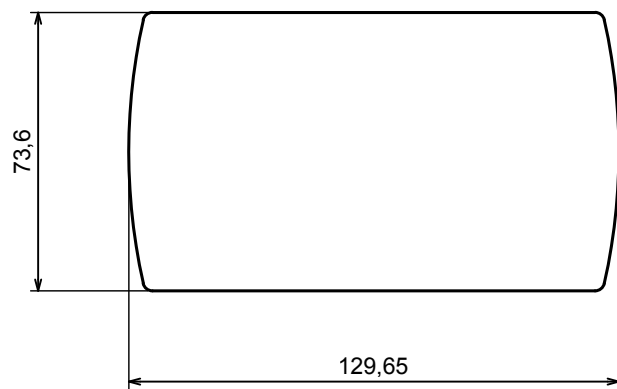

All rights reserved, Copyright Kradox 2017		
Product model	Enclosure Z112B - Assembly	
Format: A3	Material: PS, ABS	
Scale 1:2	Tolerance: +/- 0.6	

All rights reserved, Copyright Kradox 2017		
Product model	Enclosure Z112B - Base	
Format: A3	Material: PS, ABS	
Scale 1:2	Tolerance: +/- 0.6	

All rights reserved, Copyright Kradox 2017

Product model Enclosure Z112B - Cover

Format: A3 Material: PS, ABS

Scale 1:2 Tolerance: +/- 0.6

All rights reserved, Copyright Kradex 2017		
Product model	Enclosure Z112B - Board	
Format: A3	Material: PS, ABS	
Scale 1:2	Tolerance: +/- 0.6	