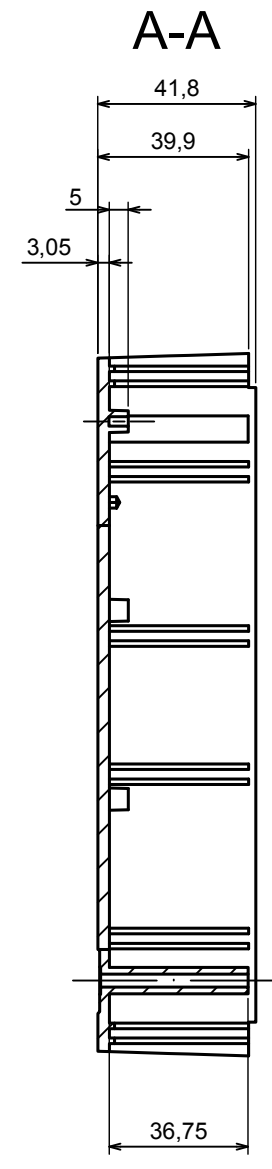

All rights reserved, Copyright Kradox 2017		
Product model	Enclosure Z112B - Assembly	
Format: A3	Material: PS, ABS	
Scale 1:2	Tolerance: +/- 0.6	

All rights reserved, Copyright Kradox 2017		
Product model	Enclosure Z112B - Base	
Format: A3	Material: PS, ABS	
Scale 1:2	Tolerance: +/- 0.6	

All rights reserved, Copyright Kradox 2017

Product model Enclosure Z112B - Cover

Format: A3 Material: PS, ABS

Scale 1:2 Tolerance: +/- 0.6

All rights reserved, Copyright Kradex 2017		
Product model	Enclosure Z112B - Board	
Format: A3	Material: PS, ABS	
Scale 1:2	Tolerance: +/- 0.6	

All rights reserved, Copyright Kradox 2017

Product model: Enclosure Z112B - Foot

Format: A3 Material: PS, ABS

Scale 5:1 Tolerance: +/- 0.5

X-ON Electronics

Largest Supplier of Electrical and Electronic Components