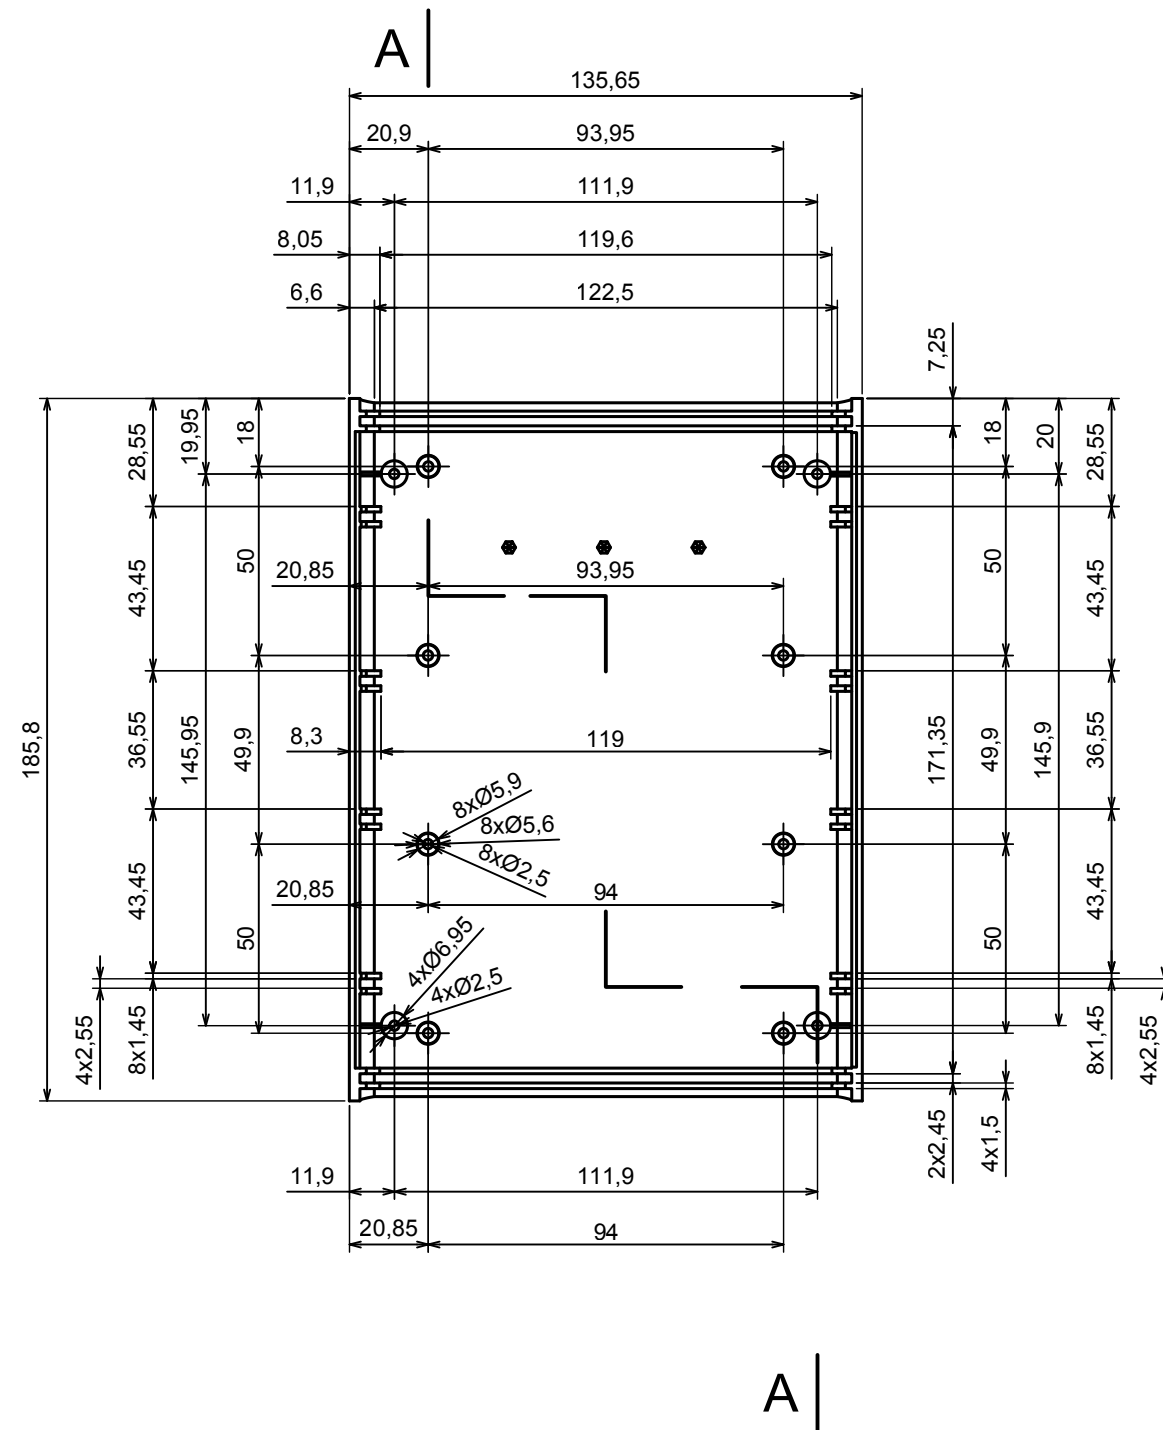

All rights reserved, Copyright Kradox 2017		
Product model	Enclosure Z112B - Assembly	
Format: A3	Material: PS, ABS	
Scale 1:2	Tolerance: +/- 0.6	

All rights reserved, Copyright Kradox 2017		
Product model	Enclosure Z112B - Base	
Format: A3	Material: PS, ABS	
Scale 1:2	Tolerance: +/- 0.6	

All rights reserved, Copyright Kradox 2017

Product model Enclosure Z112B - Cover

Format: A3 Material: PS, ABS

Scale 1:2 Tolerance: +/- 0.6

All rights reserved, Copyright Kradex 2017		
Product model	Enclosure Z112B - Board	
Format: A3	Material: PS, ABS	
Scale 1:2	Tolerance: +/- 0.6	

All rights reserved, Copyright Kradox 2017

Product model: Enclosure Z112B - Foot

Format: A3 Material: PS, ABS

Scale 5:1 Tolerance: +/- 0.5

X-ON Electronics

Largest Supplier of Electrical and Electronic Components