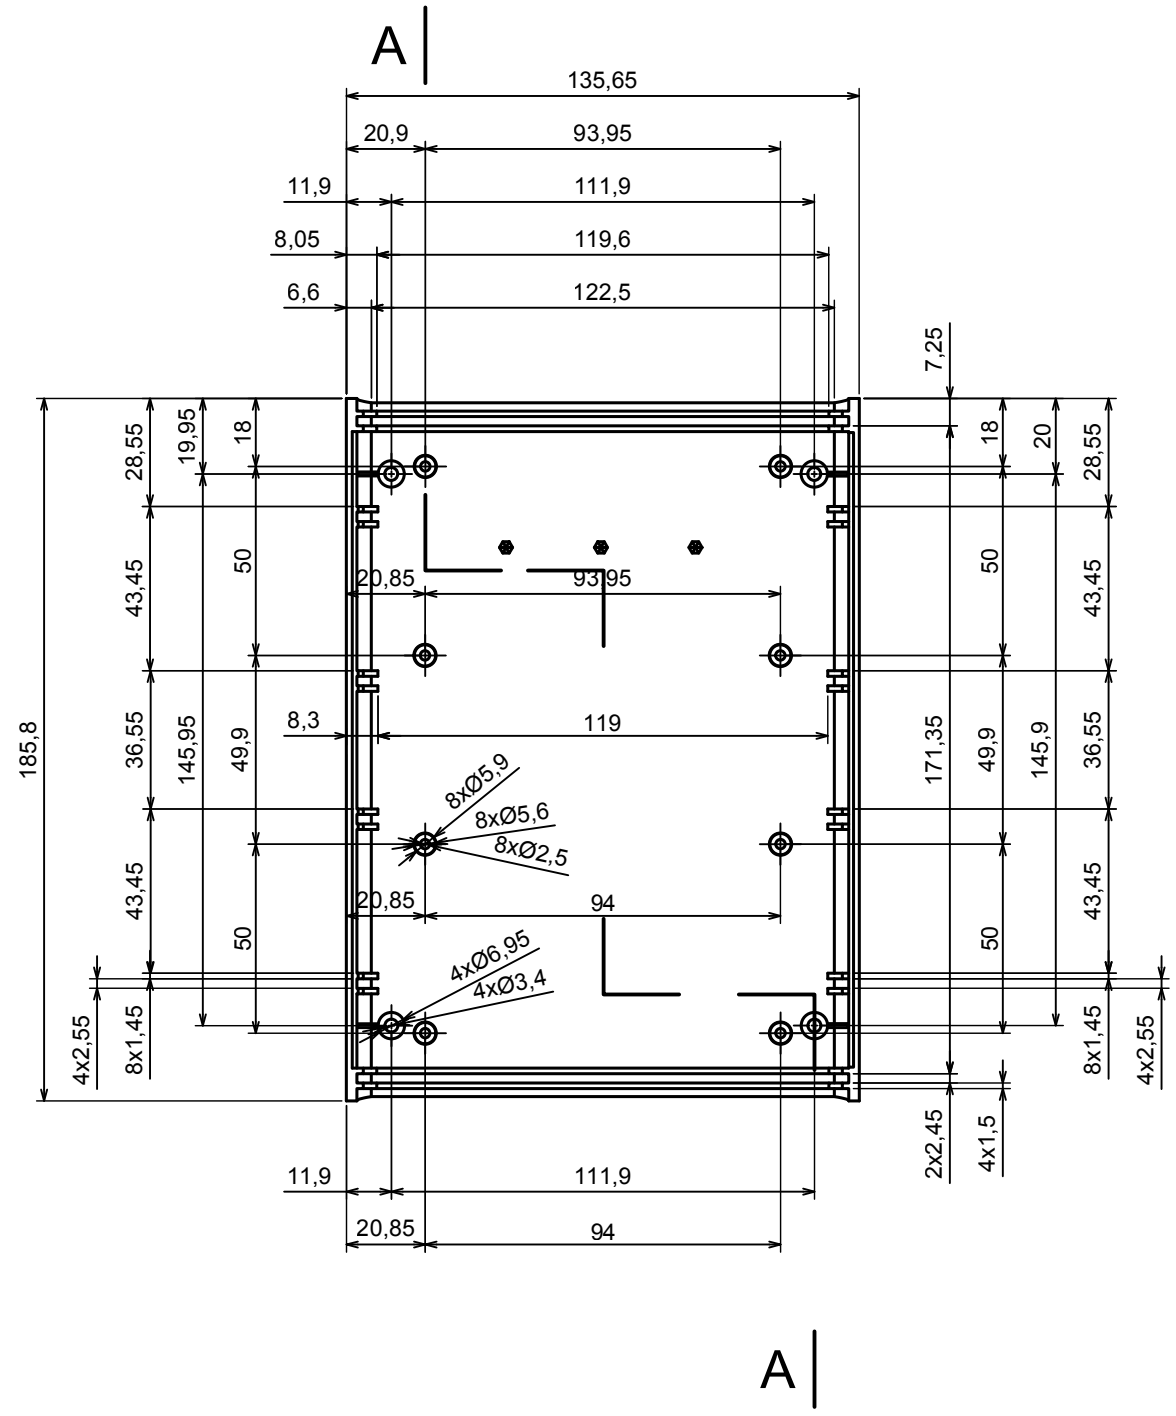

All rights reserved, Copyright Kradox 2017		
Product model	Enclosure Z112B - Assembly	
Format: A3	Material: PS, ABS	
Scale 1:2	Tolerance: +/- 0.6	

All rights reserved, Copyright Kradox 2017		
Product model	Enclosure Z112B - Base	
Format: A3	Material: PS, ABS	
Scale 1:2	Tolerance: +/- 0.6	

All rights reserved, Copyright Kradox 2017

Product model Enclosure Z112B - Cover

Format: A3 Material: PS, ABS

Scale 1:2 Tolerance: +/- 0.6

All rights reserved, Copyright Kradex 2017		
Product model	Enclosure Z112B - Board	
Format: A3	Material: PS, ABS	
Scale 1:2	Tolerance: +/- 0.6	

All rights reserved, Copyright Kradox 2017

Product model: Enclosure Z112B - Foot

Format: A3 Material: PS, ABS

Scale 5:1 Tolerance: +/- 0.5

X-ON Electronics

Largest Supplier of Electrical and Electronic Components