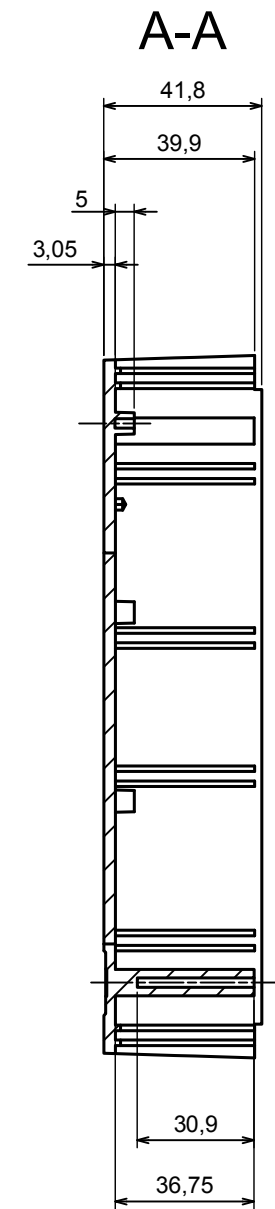

All rights reserved, Copyright Kradox 2017		
Product model	Enclosure Z112B - Assembly	
Format: A3	Material: PS, ABS	
Scale 1:2	Tolerance: +/- 0.6	

All rights reserved, Copyright Kradox 2017		
Product model	Enclosure Z112B - Base	
Format: A3	Material: PS, ABS	
Scale 1:2	Tolerance: +/- 0.6	

All rights reserved, Copyright Kradox 2017

Product model Enclosure Z112B - Cover

Format: A3 Material: PS, ABS

Scale 1:2 Tolerance: +/- 0.6

All rights reserved, Copyright Kradex 2017		
Product model	Enclosure Z112B - Board	
Format: A3	Material: PS, ABS	
Scale 1:2	Tolerance: +/- 0.6	

All rights reserved, Copyright Kradox 2017

Product model: Enclosure Z112B - Foot

Format: A3 Material: PS, ABS

Scale 5:1 Tolerance: +/- 0.5

X-ON Electronics

Largest Supplier of Electrical and Electronic Components