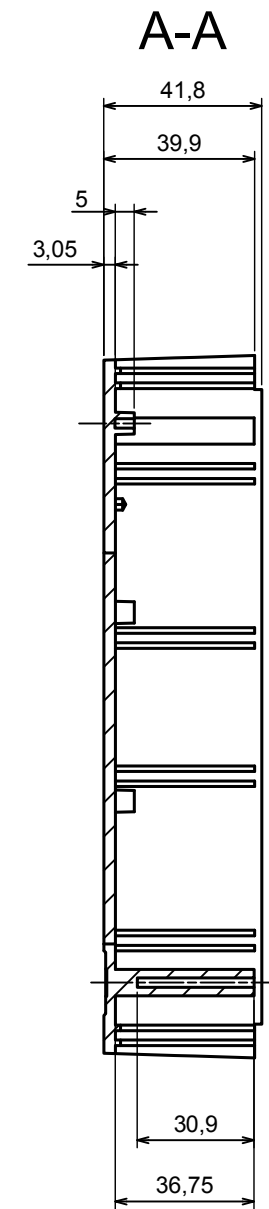

All rights reserved, Copyright Kradox 2017

Product model	Enclosure Z112B - Assembly
---------------	----------------------------

Format: A3	Material: PS, ABS
------------	-------------------

Scale 1:2	Tolerance: +/- 0.6
-----------	--------------------

All rights reserved, Copyright Kradox 2017		
Product model	Enclosure Z112B - Base	
Format: A3	Material: PS, ABS	
Scale 1:2	Tolerance: +/- 0.6	

A |

All rights reserved, Copyright Kradox 2017

Product model: Enclosure Z112B - Cover

Format: A3 Material: PS, ABS

Scale 1:2 Tolerance: +/- 0.6

All rights reserved, Copyright Kradex 2017		
Product model	Enclosure Z112B - Board	
Format: A3	Material: PS, ABS	
Scale 1:2	Tolerance: +/- 0.6	

All rights reserved, Copyright Kradox 2017

Product model: Enclosure Z112B - Foot

Format: A3 Material: PS, ABS

Scale 5:1 Tolerance: +/- 0.5

X-ON Electronics

Largest Supplier of Electrical and Electronic Components

Click to view similar products for [Enclosures, Boxes & Cases](#) *category:*