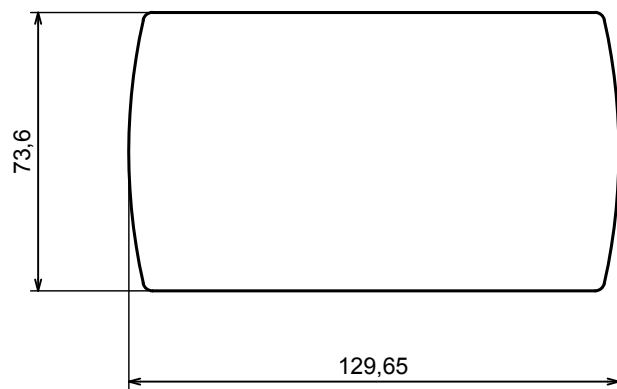

All rights reserved, Copyright Kradox 2017

Product model	Enclosure Z112B - Assembly
---------------	----------------------------

Format: A3	Material: PS, ABS
------------	-------------------

Scale 1:2	Tolerance: +/- 0.6
-----------	--------------------

All rights reserved, Copyright Kradox 2017		
Product model	Enclosure Z112B - Base	
Format: A3	Material: PS, ABS	
Scale 1:2	Tolerance: +/- 0.6	

A |

All rights reserved, Copyright Kradox 2017

Product model: Enclosure Z112B - Cover

Format: A3 Material: PS, ABS

Scale 1:2 Tolerance: +/- 0.6

All rights reserved, Copyright Kradex 2017		
Product model	Enclosure Z112B - Board	
Format: A3	Material: PS, ABS	
Scale 1:2	Tolerance: +/- 0.6	

All rights reserved, Copyright Kradox 2017