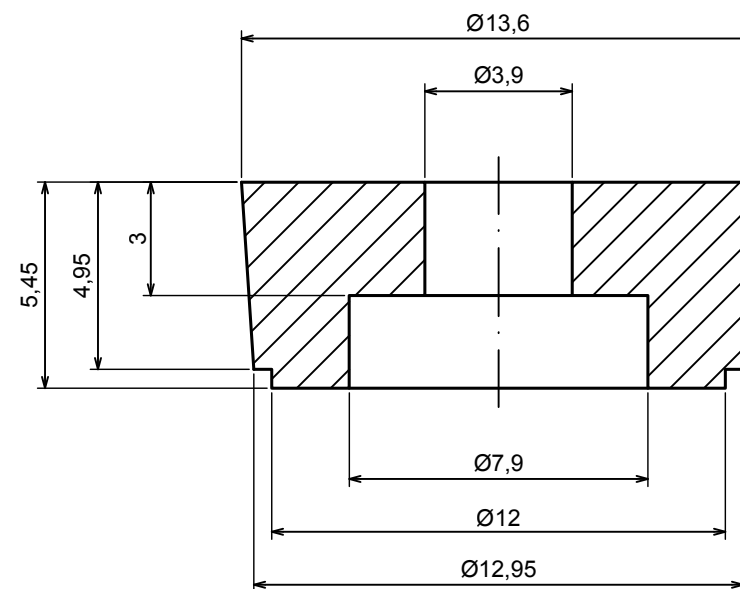

All rights reserved, Copyright Kradox 2017

Product model	Enclosure Z112B - Assembly
---------------	----------------------------

Format: A3	Material: PS, ABS
------------	-------------------

Scale 1:2	Tolerance: +/- 0.6
-----------	--------------------

All rights reserved, Copyright Kradox 2017		
Product model	Enclosure Z112B - Base	
Format: A3	Material: PS, ABS	
Scale 1:2	Tolerance: +/- 0.6	

A |

All rights reserved, Copyright Kradox 2017

Product model: Enclosure Z112B - Cover

Format: A3 Material: PS, ABS

Scale 1:2 Tolerance: +/- 0.6

All rights reserved, Copyright Kradex 2017		
Product model	Enclosure Z112B - Board	
Format: A3	Material: PS, ABS	
Scale 1:2	Tolerance: +/- 0.6	

All rights reserved, Copyright Kradox 2017