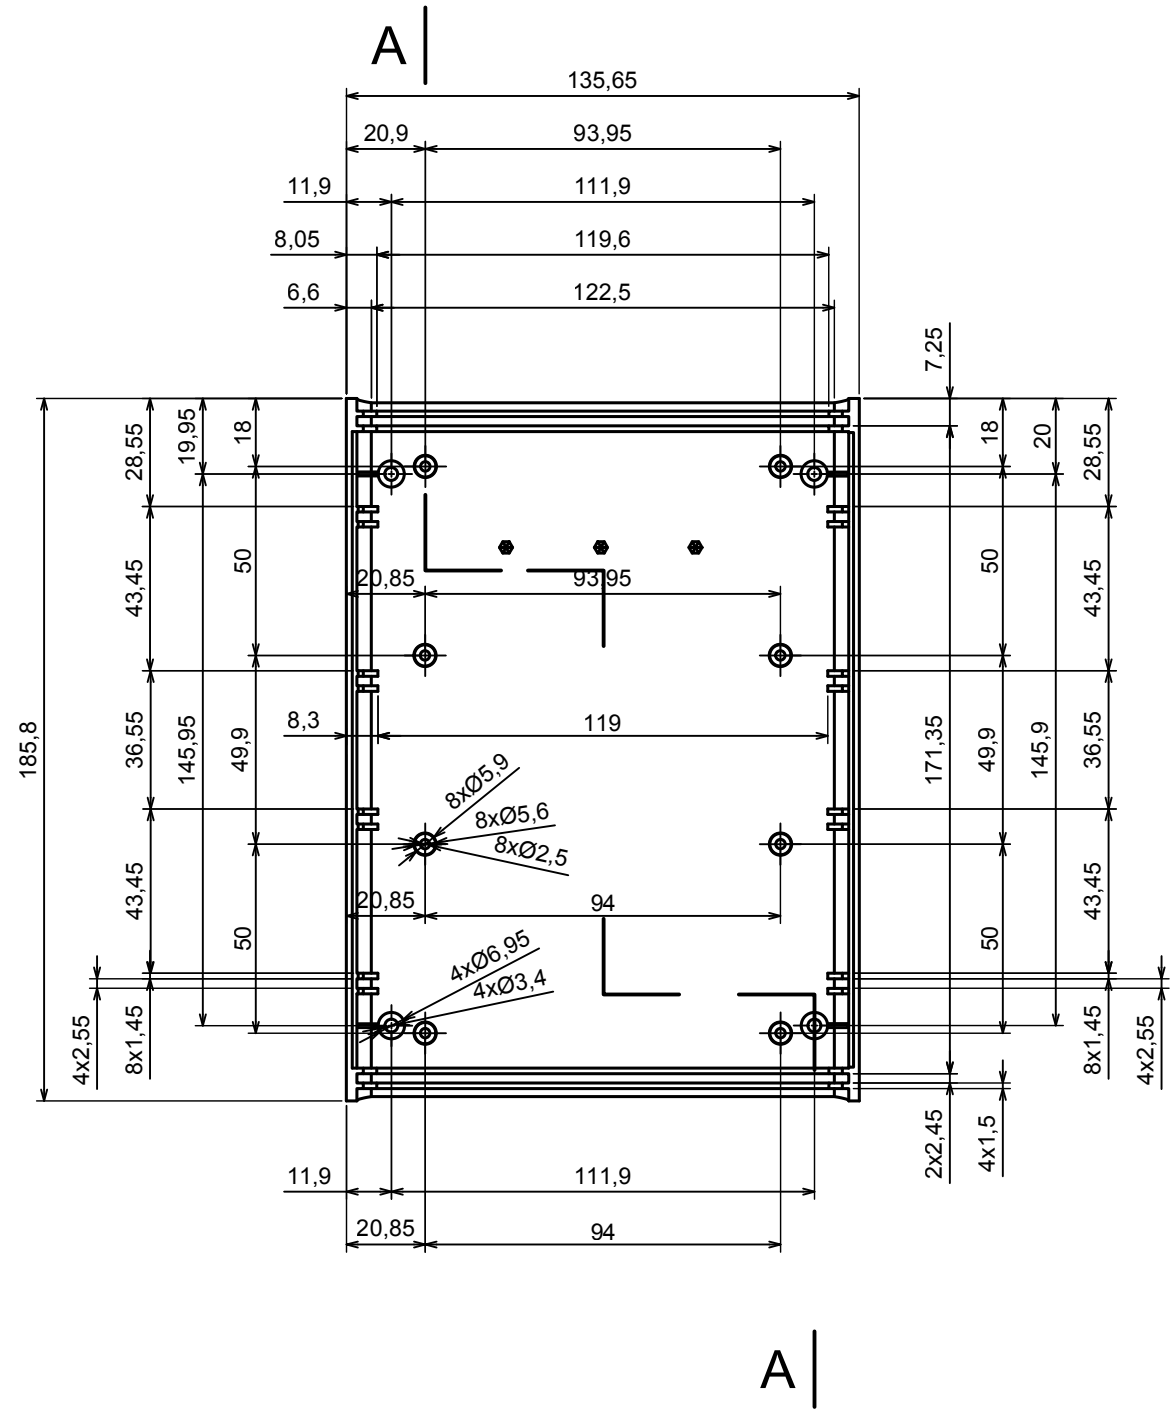

All rights reserved, Copyright Kradox 2017

Product model	Enclosure Z112B - Assembly
---------------	----------------------------

Format: A3	Material: PS, ABS
------------	-------------------

Scale 1:2	Tolerance: +/- 0.6
-----------	--------------------

All rights reserved, Copyright Kradox 2017		
Product model	Enclosure Z112B - Base	
Format: A3	Material: PS, ABS	
Scale 1:2	Tolerance: +/- 0.6	

A |

All rights reserved, Copyright Kradox 2017

Product model: Enclosure Z112B - Cover

Format: A3 Material: PS, ABS

Scale 1:2 Tolerance: +/- 0.6

All rights reserved, Copyright Kradex 2017		
Product model	Enclosure Z112B - Board	
Format: A3	Material: PS, ABS	
Scale 1:2	Tolerance: +/- 0.6	

All rights reserved, Copyright Kradox 2017