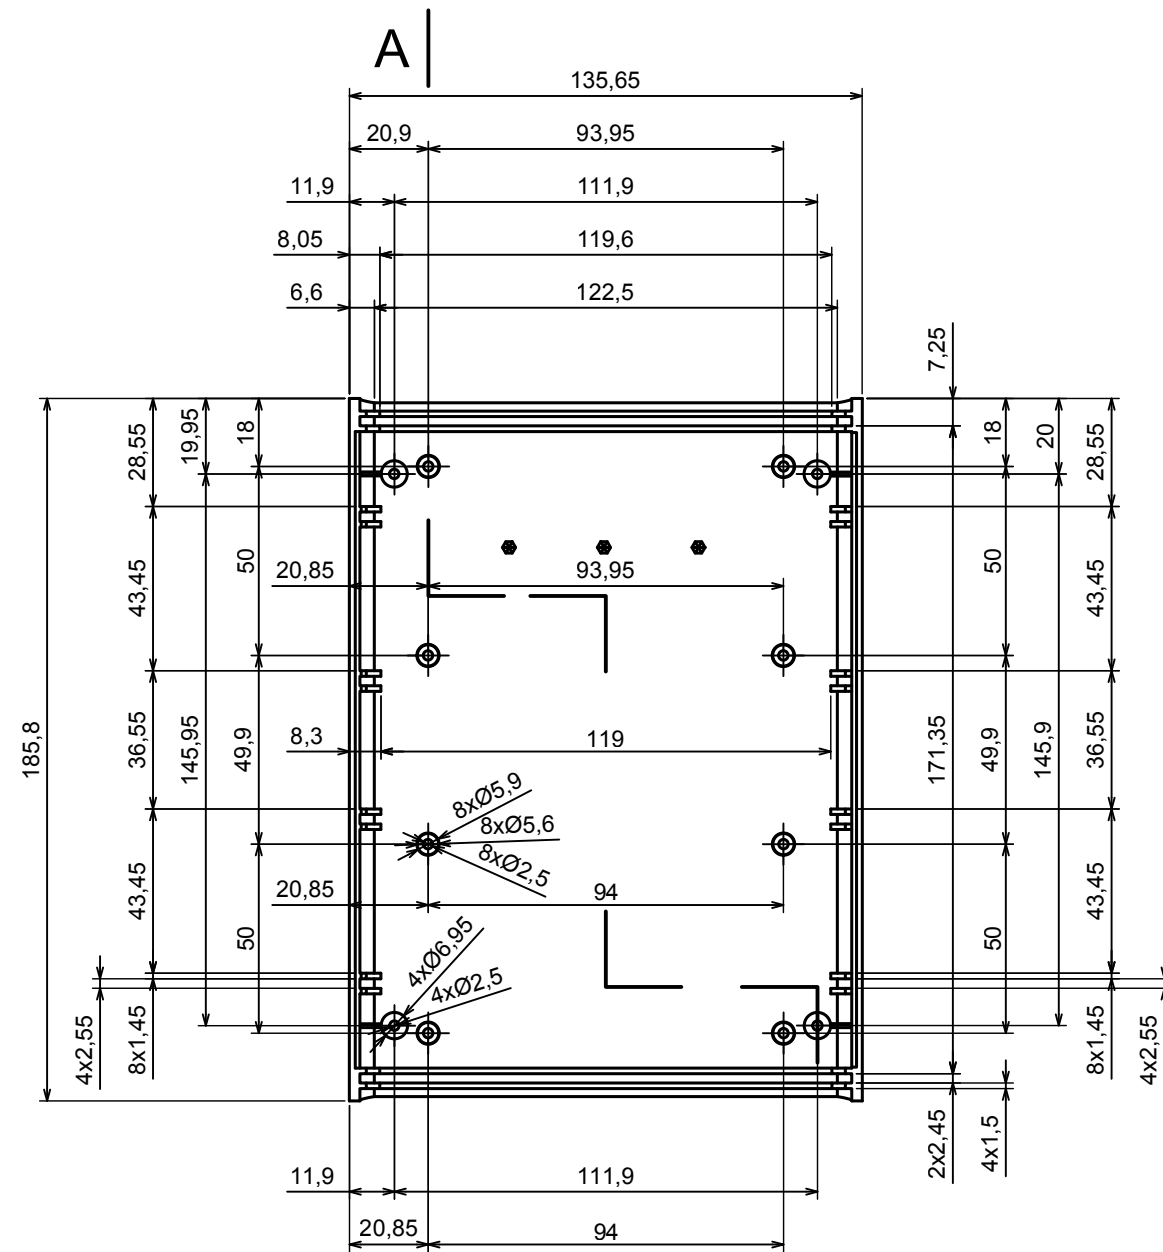

All rights reserved, Copyright Kradox 2017

Product model	Enclosure Z112B - Assembly
---------------	----------------------------

Format: A3	Material: PS, ABS
------------	-------------------

Scale 1:2	Tolerance: +/- 0.6
-----------	--------------------

All rights reserved, Copyright Kradox 2017		
Product model	Enclosure Z112B - Base	
Format: A3	Material: PS, ABS	
Scale 1:2	Tolerance: +/- 0.6	

A |

All rights reserved, Copyright Kradox 2017

Product model: Enclosure Z112B - Cover

Format: A3 Material: PS, ABS

Scale 1:2 Tolerance: +/- 0.6

All rights reserved, Copyright Kradex 2017		
Product model	Enclosure Z112B - Board	
Format: A3	Material: PS, ABS	
Scale 1:2	Tolerance: +/- 0.6	

All rights reserved, Copyright Kradox 2017