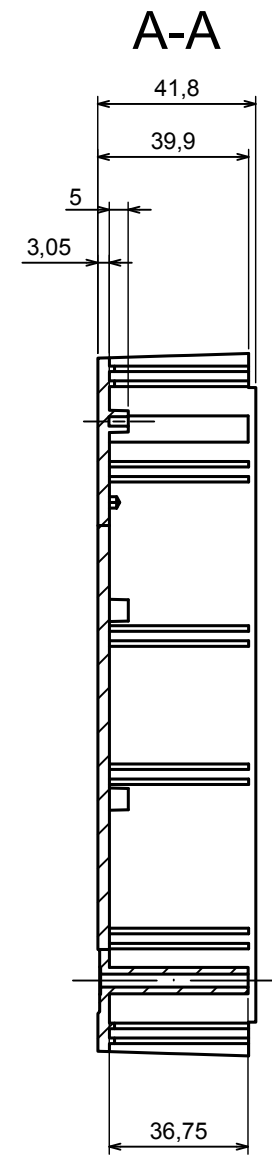

All rights reserved, Copyright Kradox 2017

Product model	Enclosure Z112B - Assembly
---------------	----------------------------

Format: A3	Material: PS, ABS
------------	-------------------

Scale 1:2	Tolerance: +/- 0.6
-----------	--------------------

All rights reserved, Copyright Kradox 2017		
Product model	Enclosure Z112B - Base	
Format: A3	Material: PS, ABS	
Scale 1:2	Tolerance: +/- 0.6	

A |

All rights reserved, Copyright Kradox 2017

Product model: Enclosure Z112B - Cover

Format: A3 Material: PS, ABS

Scale 1:2 Tolerance: +/- 0.6

All rights reserved, Copyright Kradex 2017		
Product model	Enclosure Z112B - Board	
Format: A3	Material: PS, ABS	
Scale 1:2	Tolerance: +/- 0.6	

All rights reserved, Copyright Kradox 2017

Product model: Enclosure Z112B - Foot

Format: A3 Material: PS, ABS

Scale 5:1 Tolerance: +/- 0.5

X-ON Electronics

Largest Supplier of Electrical and Electronic Components

Click to view similar products for [Enclosures, Boxes & Cases](#) *category:*