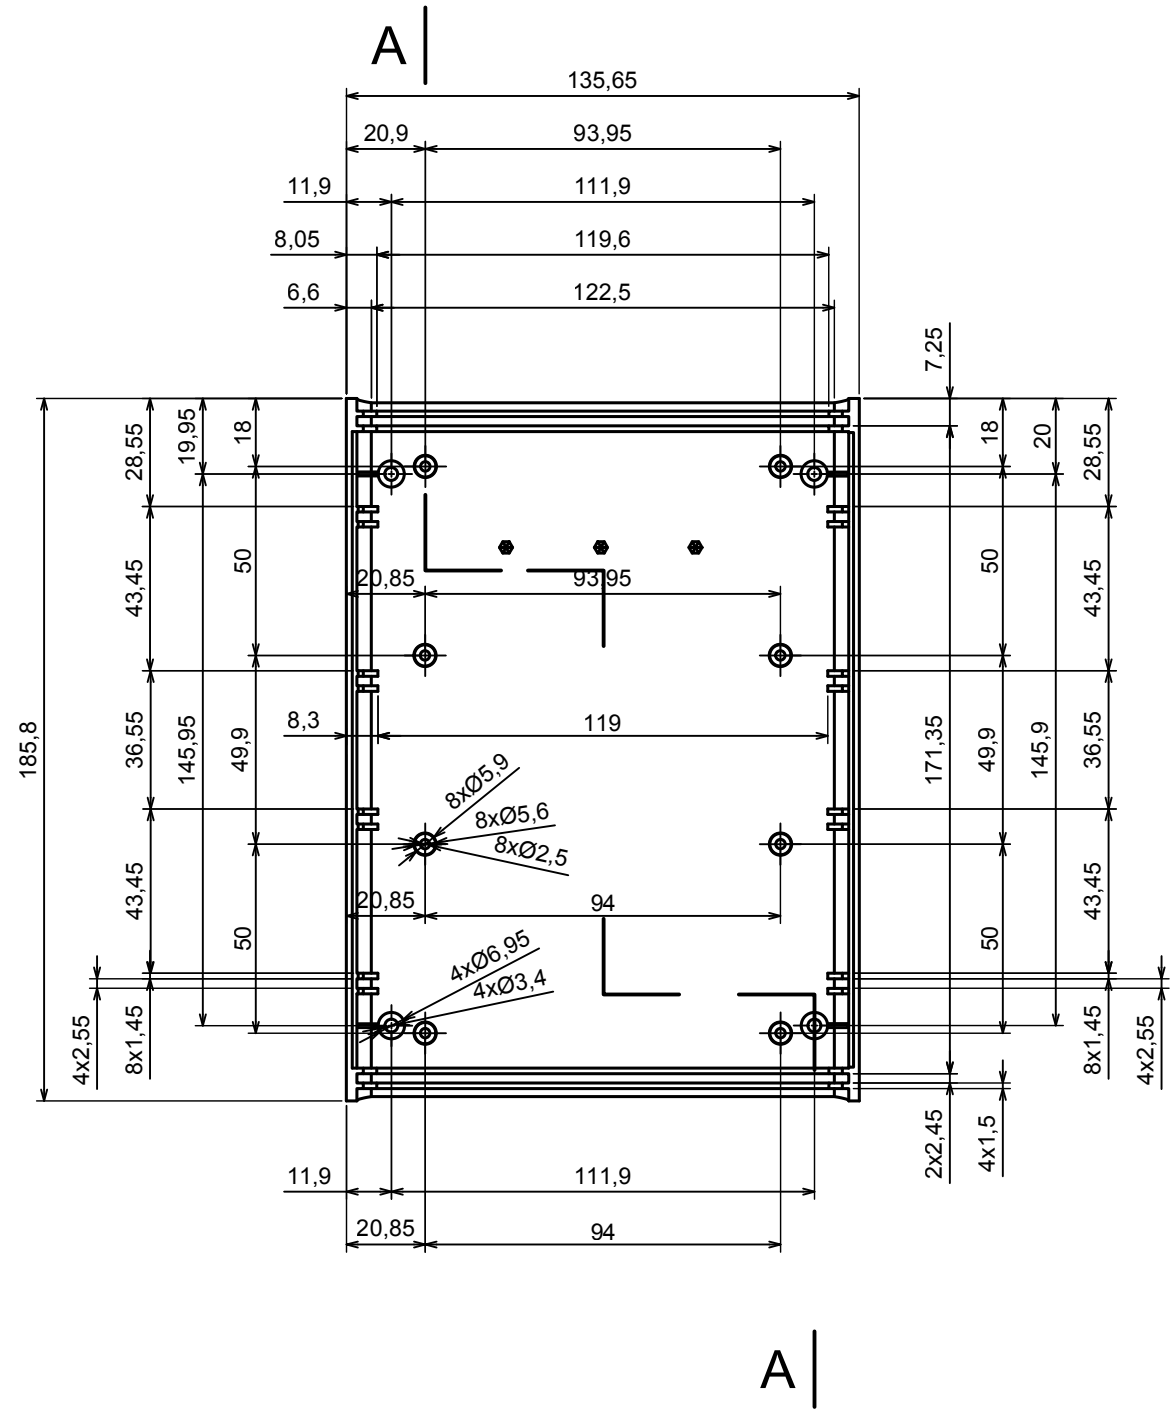

All rights reserved, Copyright Kradox 2017

Product model	Enclosure Z112B - Assembly
---------------	----------------------------

Format: A3	Material: PS, ABS
------------	-------------------

Scale 1:2	Tolerance: +/- 0.6
-----------	--------------------

All rights reserved, Copyright Kradox 2017		
Product model	Enclosure Z112B - Base	
Format: A3	Material: PS, ABS	
Scale 1:2	Tolerance: +/- 0.6	

All rights reserved, Copyright Kradox 2017		
Product model	Enclosure Z112B - Cover	
Format: A3	Material: PS, ABS	
Scale 1:2	Tolerance: +/- 0.6	

All rights reserved, Copyright Kradox 2017

Product model Enclosure Z112B - Board

Format: A3 Material: PS, ABS

Scale 1:2 Tolerance: +/- 0.6

All rights reserved, Copyright Kradox 2017

Product model: Enclosure Z112B - Foot