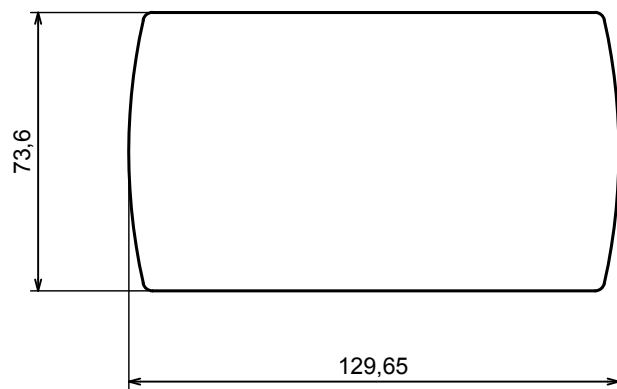

All rights reserved, Copyright Kradox 2017

Product model	Enclosure Z112B - Assembly
---------------	----------------------------

Format: A3	Material: PS, ABS
------------	-------------------

Scale 1:2	Tolerance: +/- 0.6
-----------	--------------------

All rights reserved, Copyright Kradox 2017		
Product model	Enclosure Z112B - Base	
Format: A3	Material: PS, ABS	
Scale 1:2	Tolerance: +/- 0.6	

All rights reserved, Copyright Kradox 2017		
Product model	Enclosure Z112B - Cover	
Format: A3	Material: PS, ABS	
Scale 1:2	Tolerance: +/- 0.6	