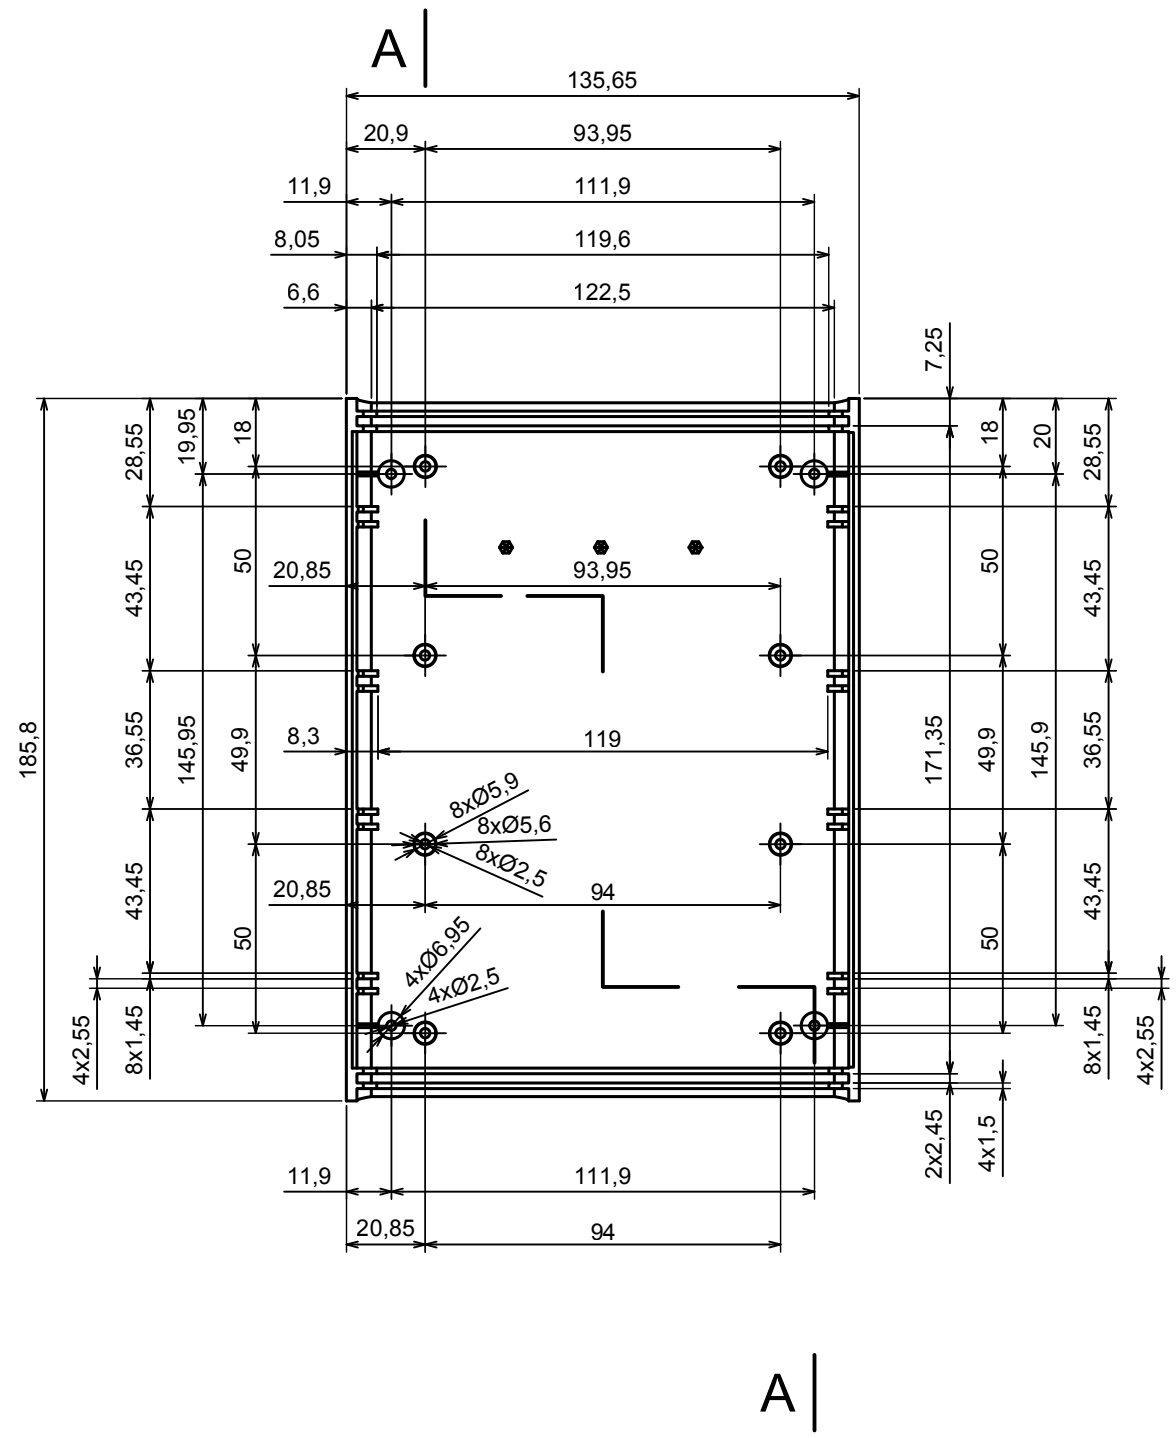

All rights reserved, Copyright Kradox 2017

Product model	Enclosure Z112B - Assembly
---------------	----------------------------

Format: A3	Material: PS, ABS
------------	-------------------

Scale 1:2	Tolerance: +/- 0.6
-----------	--------------------

All rights reserved, Copyright Kradox 2017		
Product model	Enclosure Z112B - Base	
Format: A3	Material: PS, ABS	
Scale 1:2	Tolerance: +/- 0.6	

All rights reserved, Copyright Kradox 2017		
Product model	Enclosure Z112B - Cover	
Format: A3	Material: PS, ABS	
Scale 1:2	Tolerance: +/- 0.6	

All rights reserved, Copyright Kradox 2017

Product model Enclosure Z112B - Board

Format: A3 Material: PS, ABS

Scale 1:2 Tolerance: +/- 0.6

All rights reserved, Copyright Kradox 2017

Product model: Enclosure Z112B - Foot