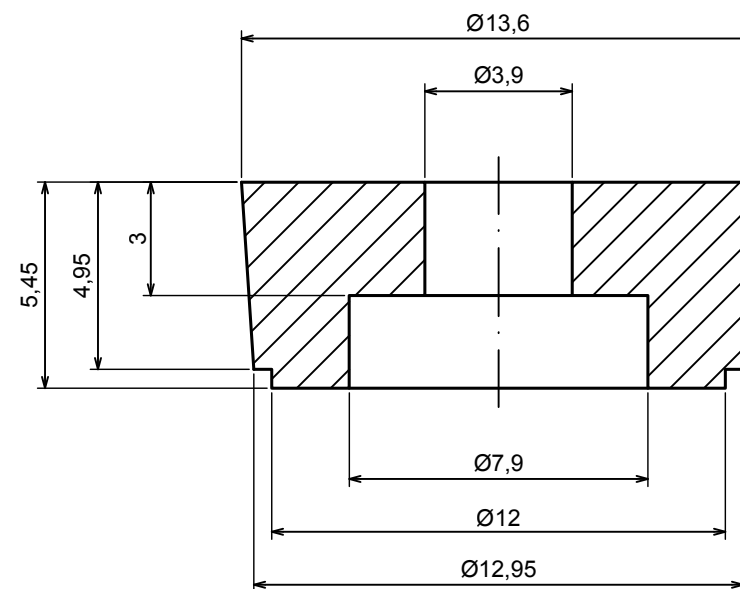

All rights reserved, Copyright Kradox 2017

Product model	Enclosure Z112B - Assembly
---------------	----------------------------

Format: A3	Material: PS, ABS
------------	-------------------

Scale 1:2	Tolerance: +/- 0.6
-----------	--------------------

All rights reserved, Copyright Kradox 2017		
Product model	Enclosure Z112B - Base	
Format: A3	Material: PS, ABS	
Scale 1:2	Tolerance: +/- 0.6	

All rights reserved, Copyright Kradox 2017		
Product model	Enclosure Z112B - Cover	
Format: A3	Material: PS, ABS	
Scale 1:2	Tolerance: +/- 0.6	

All rights reserved, Copyright Kradox 2017

Product model Enclosure Z112B - Board

Format: A3 Material: PS, ABS

Scale 1:2 Tolerance: +/- 0.6

All rights reserved, Copyright Kradox 2017

Product model: Enclosure Z112B - Foot