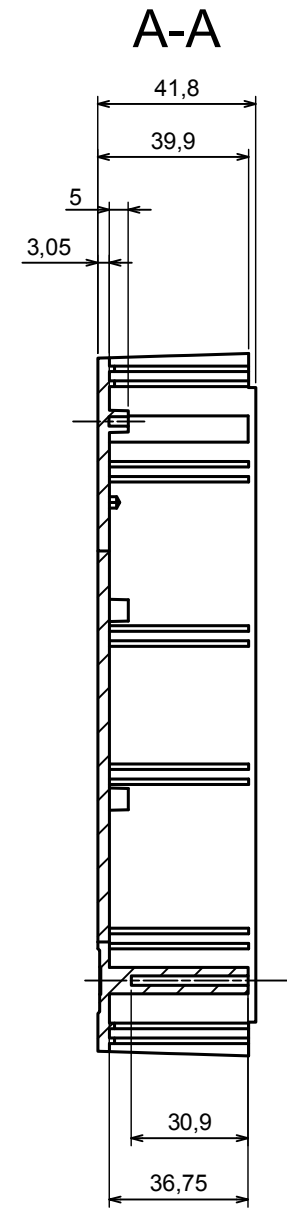

All rights reserved, Copyright Kradox 2017

Product model	Enclosure Z112B - Assembly
---------------	----------------------------

Format: A3	Material: PS, ABS
------------	-------------------

Scale 1:2	Tolerance: +/- 0.6
-----------	--------------------

All rights reserved, Copyright Kradox 2017		
Product model	Enclosure Z112B - Base	
Format: A3	Material: PS, ABS	
Scale 1:2	Tolerance: +/- 0.6	

All rights reserved, Copyright Kradox 2017		
Product model	Enclosure Z112B - Cover	
Format: A3	Material: PS, ABS	
Scale 1:2	Tolerance: +/- 0.6	

All rights reserved, Copyright Kradox 2017

Product model Enclosure Z112B - Board

Format: A3 Material: PS, ABS

Scale 1:2 Tolerance: +/- 0.6

All rights reserved, Copyright Kradox 2017

Product model: Enclosure Z112B - Foot

Format: A3 Material: PS, ABS

Scale 5:1 Tolerance: +/- 0.5

X-ON Electronics

Largest Supplier of Electrical and Electronic Components

Click to view similar products for [Enclosures, Boxes & Cases](#) category: