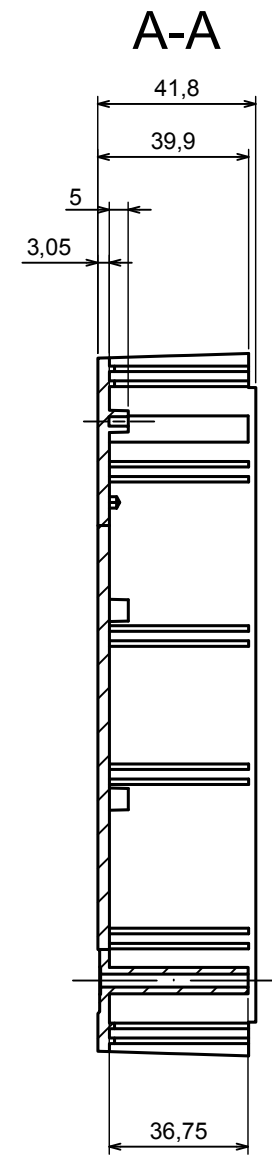

All rights reserved, Copyright Kradox 2017

Product model	Enclosure Z112B - Assembly
---------------	----------------------------

Format: A3	Material: PS, ABS
------------	-------------------

Scale 1:2	Tolerance: +/- 0.6
-----------	--------------------

All rights reserved, Copyright Kradox 2017		
Product model	Enclosure Z112B - Base	
Format: A3	Material: PS, ABS	
Scale 1:2	Tolerance: +/- 0.6	

All rights reserved, Copyright Kradox 2017		
Product model	Enclosure Z112B - Cover	
Format: A3	Material: PS, ABS	
Scale 1:2	Tolerance: +/- 0.6	

All rights reserved, Copyright Kradox 2017

Product model Enclosure Z112B - Board

Format: A3 Material: PS, ABS

Scale 1:2 Tolerance: +/- 0.6

All rights reserved, Copyright Kradox 2017

Product model: Enclosure Z112B - Foot

Format: A3 Material: PS, ABS

Scale 5:1 Tolerance: +/- 0.5

X-ON Electronics

Largest Supplier of Electrical and Electronic Components

Click to view similar products for [Enclosures, Boxes & Cases](#) category: