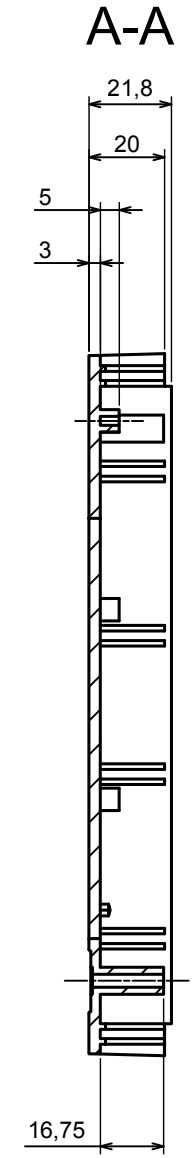

A |

A |

A-A

All rights reserved, Copyright Kradox 2017

Product model Enclosure Z112 - Assembly

Format: A3 Material: PS, ABS

Scale 1:2 Tolerance: +/- 0.6

All rights reserved, Copyright Kradox 2017		
Product model	Enclosure Z112 - Base	
Format: A3	Material: PS, ABS	
Scale 1:2	Tolerance: +/- 0.6	

All rights reserved, Copyright Kradox 2017

Product model: Enclosure Z112 - Cover

Format: A3      Material: PS, ABS

Scale 1:2      Tolerance: +/- 0.6

All rights reserved, Copyright Kradex 2017		
Product model	Enclosure Z112 - Board	
Format: A3	Material: PS, ABS	
Scale 1:2	Tolerance: +/- 0.6	

All rights reserved, Copyright Kradox 2017

Product model: Enclosure Z112 - Foot

Format: A3 Material: PS, ABS

Scale 5:1 Tolerance: +/- 0.5