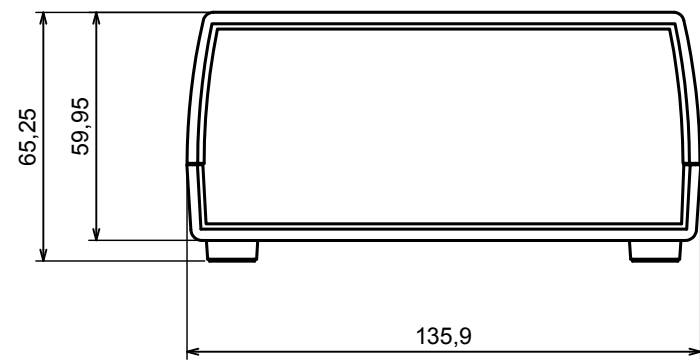

A |

A |

A-A

All rights reserved, Copyright Kradox 2017

Product model Enclosure Z112 - Assembly

Format: A3 Material: PS, ABS

Scale 1:2 Tolerance: +/- 0.6

All rights reserved, Copyright Kradox 2017		
Product model	Enclosure Z112 - Base	
Format: A3	Material: PS, ABS	
Scale 1:2	Tolerance: +/- 0.6	

All rights reserved, Copyright Kradox 2017

Product model: Enclosure Z112 - Cover

Format: A3      Material: PS, ABS

Scale 1:2      Tolerance: +/- 0.6

All rights reserved, Copyright Kradex 2017		
Product model	Enclosure Z112 - Board	
Format: A3	Material: PS, ABS	
Scale 1:2	Tolerance: +/- 0.6	

All rights reserved, Copyright Kradox 2017

Product model: Enclosure Z112 - Foot

Format: A3 Material: PS, ABS

Scale 5:1 Tolerance: +/- 0.5