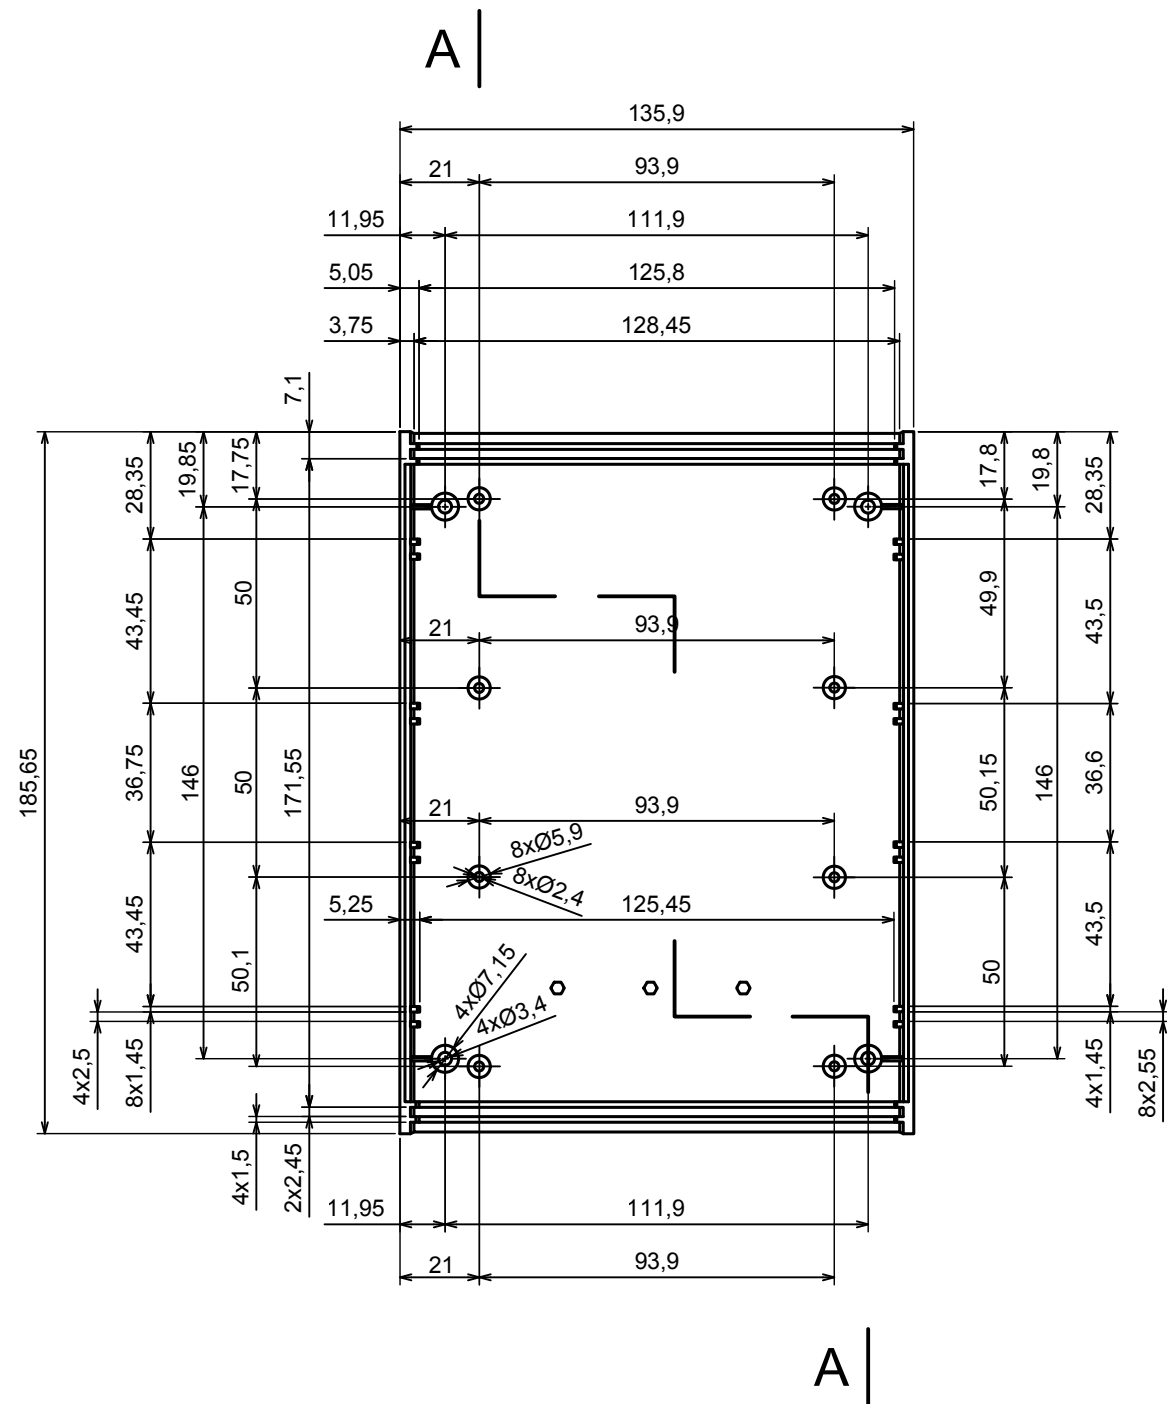

A |

A |

A-A

All rights reserved, Copyright Kradox 2017

Product model Enclosure Z112 - Assembly

Format: A3 Material: PS, ABS

Scale 1:2 Tolerance: +/- 0.6

All rights reserved, Copyright Kradox 2017		
Product model	Enclosure Z112 - Base	
Format: A3	Material: PS, ABS	
Scale 1:2	Tolerance: +/- 0.6	

All rights reserved, Copyright Kradox 2017

Product model: Enclosure Z112 - Cover

Format: A3      Material: PS, ABS

Scale 1:2      Tolerance: +/- 0.6

All rights reserved, Copyright Kradex 2017		
Product model	Enclosure Z112 - Board	
Format: A3	Material: PS, ABS	
Scale 1:2	Tolerance: +/- 0.6	

All rights reserved, Copyright Kradox 2017

Product model: Enclosure Z112 - Foot

Format: A3 Material: PS, ABS

Scale 5:1 Tolerance: +/- 0.5