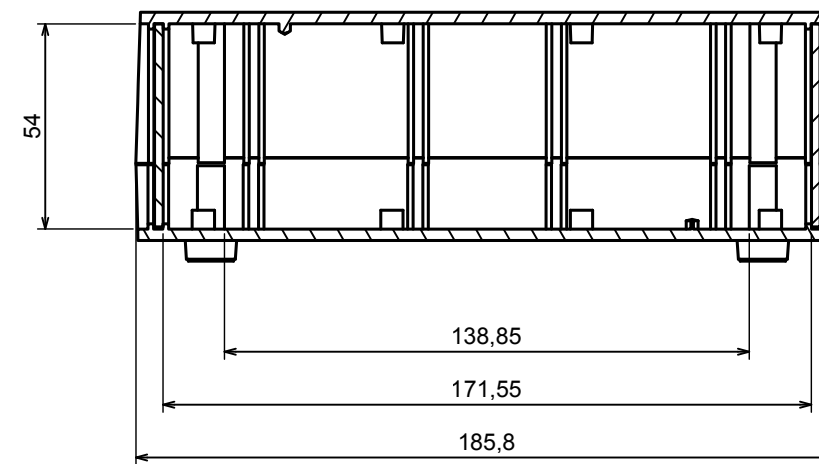

A |

A |

A-A

All rights reserved, Copyright Kradox 2017

Product model Enclosure Z112 - Assembly

Format: A3 Material: PS, ABS

Scale 1:2 Tolerance: +/- 0.6

All rights reserved, Copyright Kradox 2017		
Product model	Enclosure Z112 - Base	
Format: A3	Material: PS, ABS	
Scale 1:2	Tolerance: +/- 0.6	

All rights reserved, Copyright Kradox 2017

Product model: Enclosure Z112 - Cover

Format: A3      Material: PS, ABS

Scale 1:2      Tolerance: +/- 0.6

All rights reserved, Copyright Kradex 2017		
Product model	Enclosure Z112 - Board	
Format: A3	Material: PS, ABS	
Scale 1:2	Tolerance: +/- 0.6	

All rights reserved, Copyright Kradox 2017

Product model: Enclosure Z112 - Foot

Format: A3 Material: PS, ABS

Scale 5:1 Tolerance: +/- 0.5