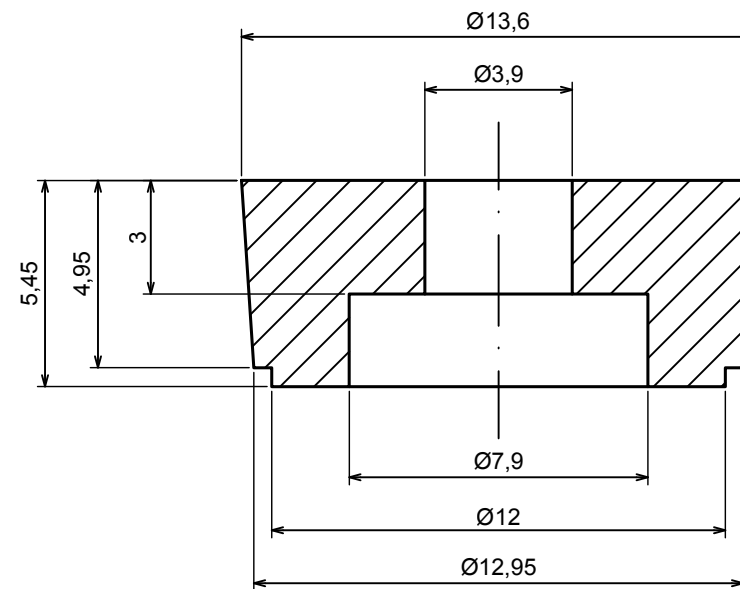

All rights reserved, Copyright Kradox 2017

Product model: Enclosure Z112 - Cover

Format: A3      Material: PS, ABS

Scale 1:2      Tolerance: +/- 0.6

All rights reserved, Copyright Kradex 2017		
Product model	Enclosure Z112 - Board	
Format: A3	Material: PS, ABS	
Scale 1:2	Tolerance: +/- 0.6	

All rights reserved, Copyright Kradox 2017

Product model: Enclosure Z112 - Foot

Format: A3 Material: PS, ABS

Scale 5:1 Tolerance: +/- 0.5