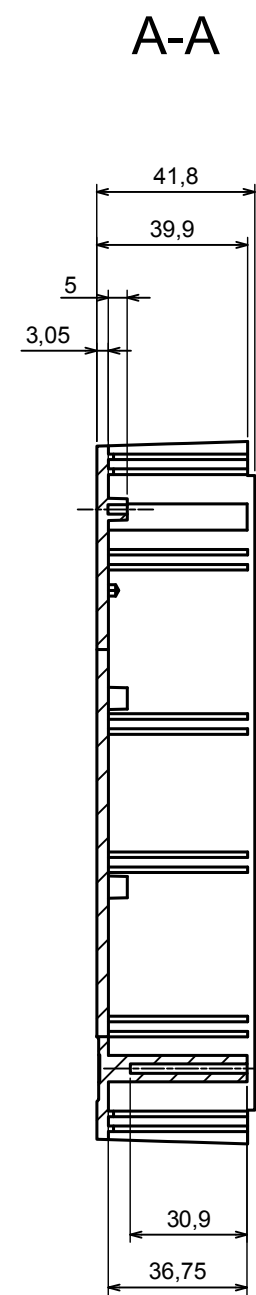

A |

A |

A-A

All rights reserved, Copyright Kradox 2017

Product model Enclosure Z112 - Assembly

Format: A3 Material: PS, ABS

Scale 1:2 Tolerance: +/- 0.6

All rights reserved, Copyright Kradox 2017		
Product model	Enclosure Z112 - Base	
Format: A3	Material: PS, ABS	
Scale 1:2	Tolerance: +/- 0.6	

All rights reserved, Copyright Kradox 2017

Product model: Enclosure Z112 - Cover

Format: A3      Material: PS, ABS

Scale 1:2      Tolerance: +/- 0.6

All rights reserved, Copyright Kradex 2017		
Product model	Enclosure Z112 - Board	
Format: A3	Material: PS, ABS	
Scale 1:2	Tolerance: +/- 0.6	

All rights reserved, Copyright Kradox 2017

Product model: Enclosure Z112 - Foot

Format: A3 Material: PS, ABS

Scale 5:1 Tolerance: +/- 0.5