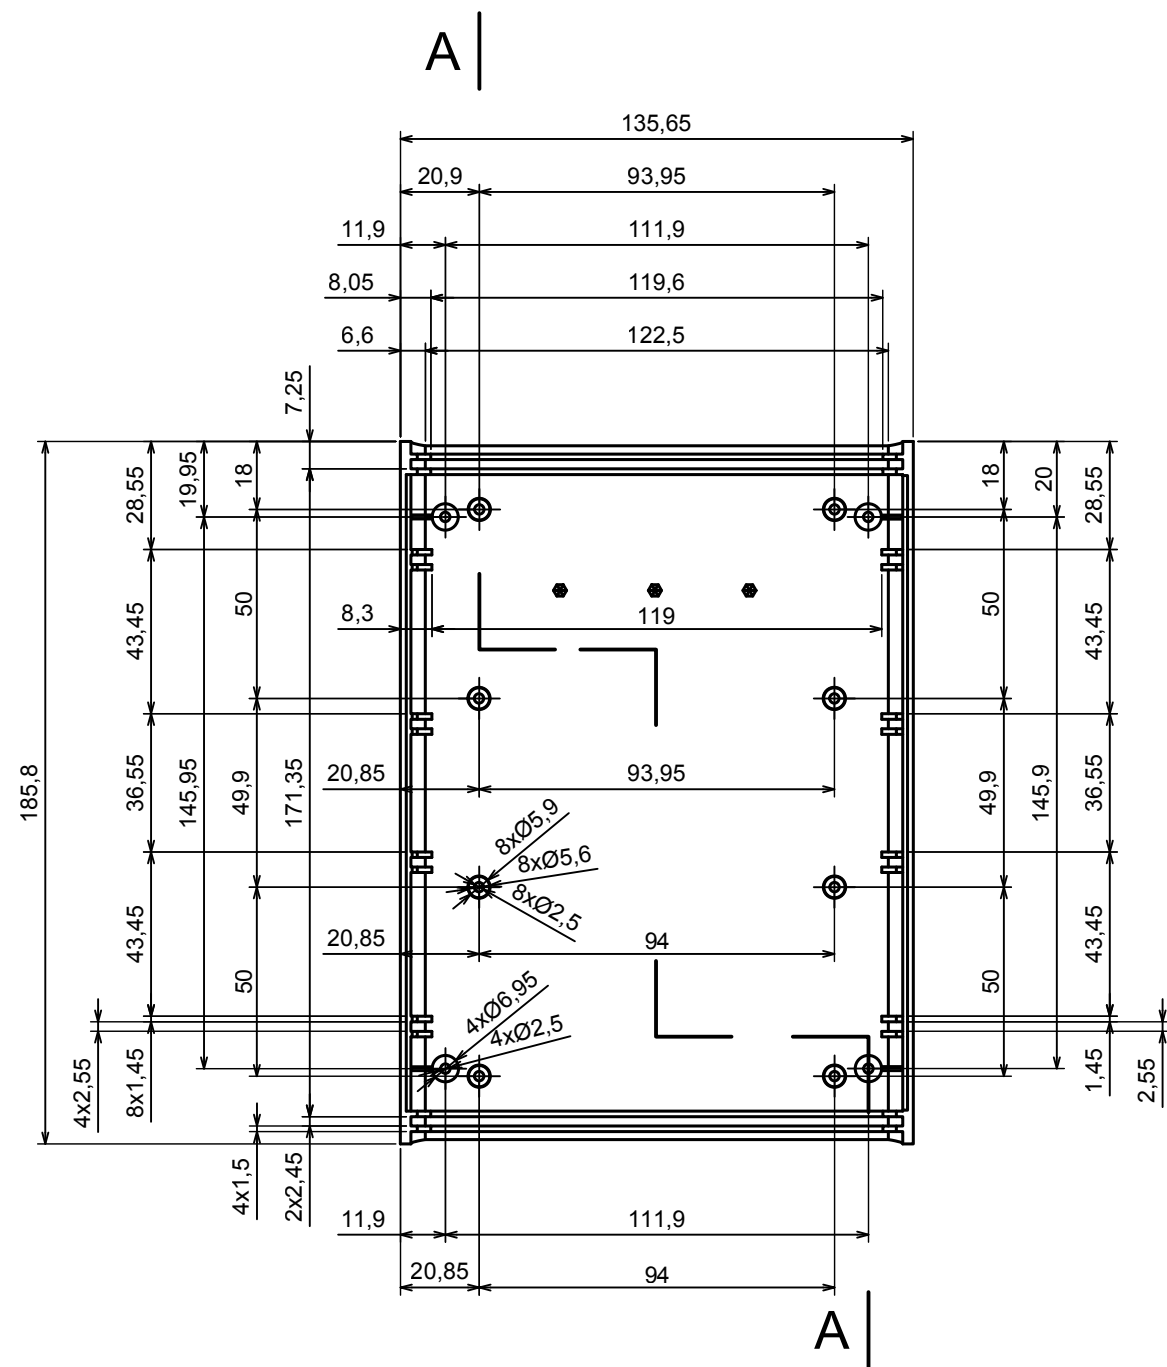

A |

A |

A-A

All rights reserved, Copyright Kradox 2017

Product model Enclosure Z112 - Assembly

Format: A3 Material: PS, ABS

Scale 1:2 Tolerance: +/- 0.6

All rights reserved, Copyright Kradox 2017		
Product model	Enclosure Z112 - Base	
Format: A3	Material: PS, ABS	
Scale 1:2	Tolerance: +/- 0.6	

All rights reserved, Copyright Kradox 2017

Product model: Enclosure Z112 - Cover

Format: A3      Material: PS, ABS

Scale 1:2      Tolerance: +/- 0.6

All rights reserved, Copyright Kradex 2017		
Product model	Enclosure Z112 - Board	
Format: A3	Material: PS, ABS	
Scale 1:2	Tolerance: +/- 0.6	

All rights reserved, Copyright Kradox 2017

Product model: Enclosure Z112 - Foot

Format: A3 Material: PS, ABS

Scale 5:1 Tolerance: +/- 0.5