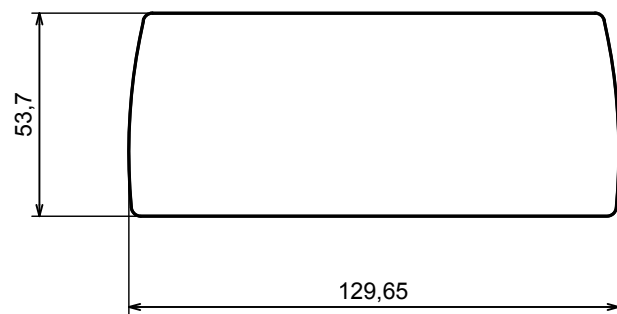

A |

A |

A-A

All rights reserved, Copyright Kradox 2017

Product model Enclosure Z112 - Assembly

Format: A3 Material: PS, ABS

Scale 1:2 Tolerance: +/- 0.6

All rights reserved, Copyright Kradox 2017		
Product model	Enclosure Z112 - Base	
Format: A3	Material: PS, ABS	
Scale 1:2	Tolerance: +/- 0.6	

All rights reserved, Copyright Kradox 2017

Product model: Enclosure Z112 - Cover

Format: A3      Material: PS, ABS

Scale 1:2      Tolerance: +/- 0.6

All rights reserved, Copyright Kradex 2017		
Product model	Enclosure Z112 - Board	
Format: A3	Material: PS, ABS	
Scale 1:2	Tolerance: +/- 0.6	

All rights reserved, Copyright Kradox 2017

Product model: Enclosure Z112 - Foot

Format: A3 Material: PS, ABS

Scale 5:1 Tolerance: +/- 0.5