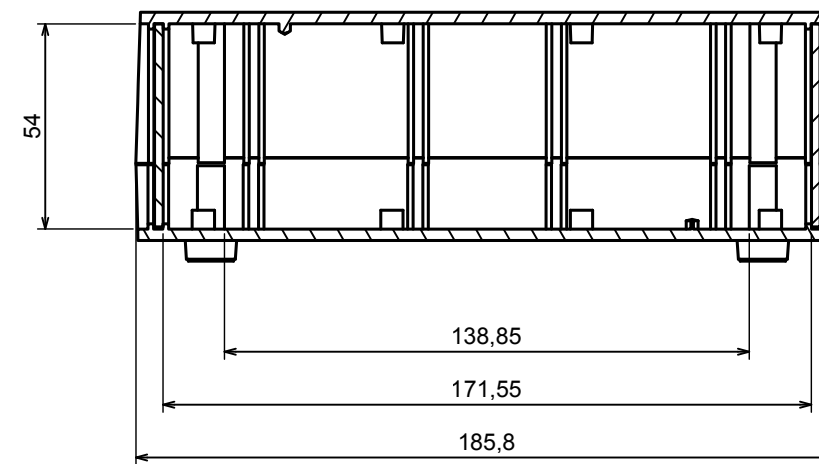

A |

A |

A-A

All rights reserved, Copyright Kradex 2017

Product model Enclosure Z112 - Assembly

Format: A3 Material: PS, ABS

Scale 1:2 Tolerance: +/- 0.6

All rights reserved, Copyright Kradox 2017		
Product model	Enclosure Z112 - Cover	
Format: A3	Material: PS, ABS	
Scale 1:2	Tolerance: +/- 0.6	

All rights reserved, Copyright Kradox 2017		
Product model	Enclosure Z112 - Board	
Format: A3	Material: PS, ABS	
Scale 1:2	Tolerance: +/- 0.6	

All rights reserved, Copyright Kradex 2017

Product model Enclosure Z112 - Foot

Format: A3 Material: PS, ABS

Scale 5:1 Tolerance: +/- 0.5

X-ON Electronics

Largest Supplier of Electrical and Electronic Components

Click to view similar products for [Enclosures, Boxes & Cases](#) category: