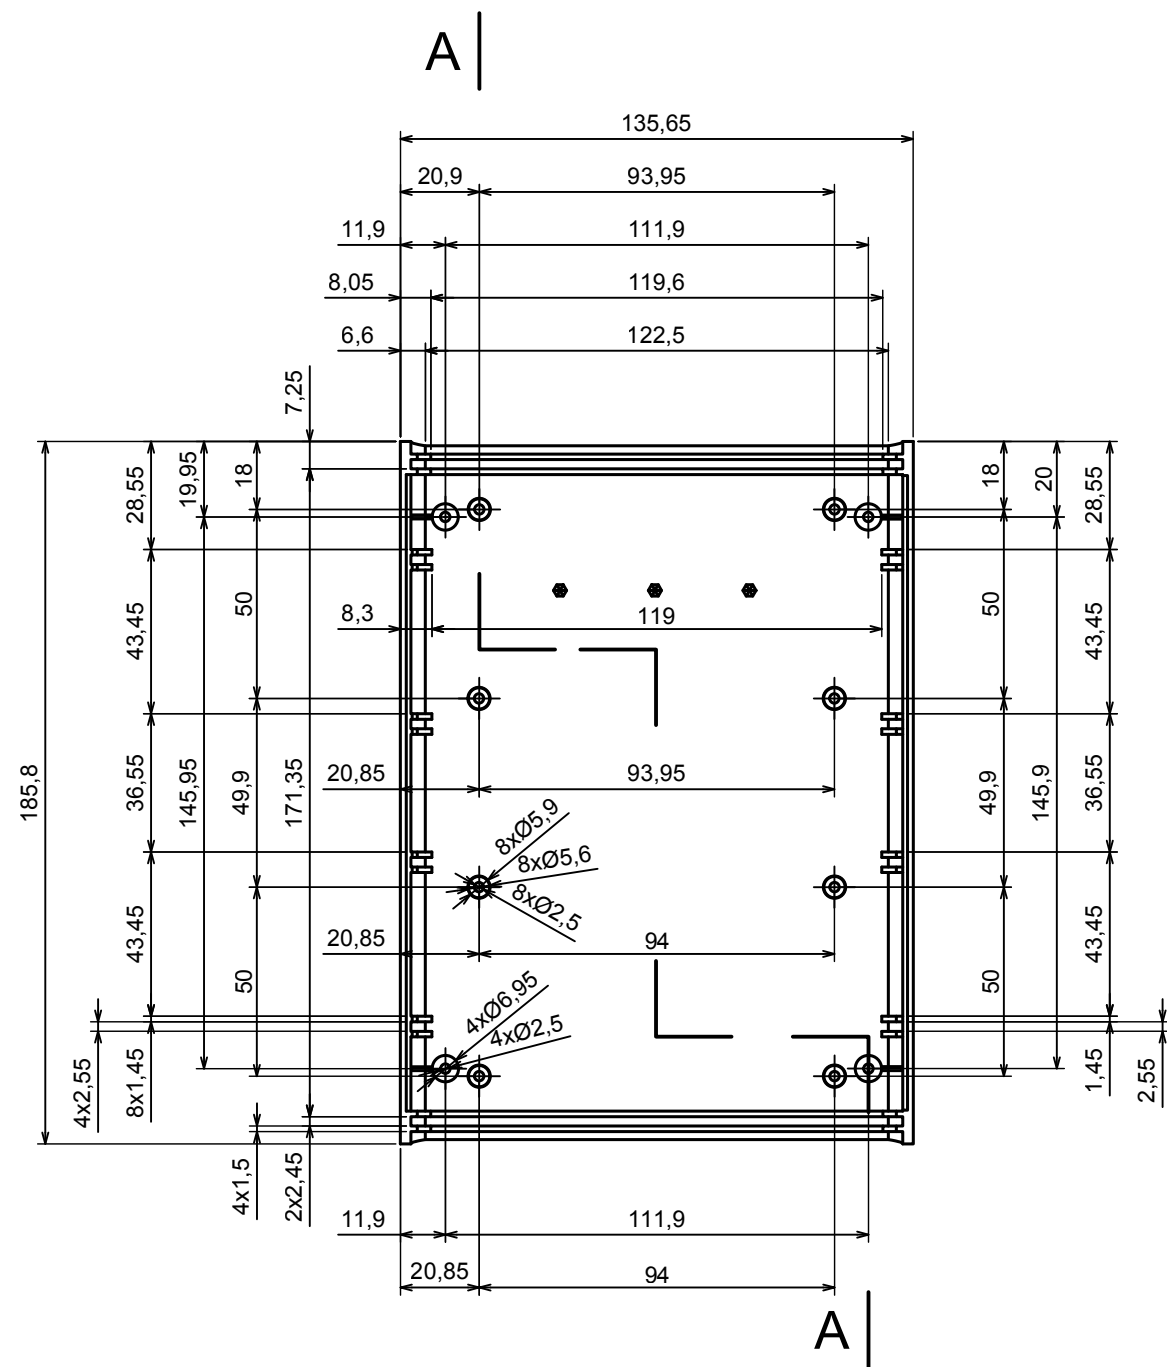

A |

A |

A-A

All rights reserved, Copyright Kradex 2017

Product model Enclosure Z112 - Assembly

Format: A3 Material: PS, ABS

Scale 1:2 Tolerance: +/- 0.6

All rights reserved, Copyright Kradox 2017		
Product model	Enclosure Z112 - Cover	
Format: A3	Material: PS, ABS	
Scale 1:2	Tolerance: +/- 0.6	

All rights reserved, Copyright Kradox 2017		
Product model	Enclosure Z112 - Board	
Format: A3	Material: PS, ABS	
Scale 1:2	Tolerance: +/- 0.6	

All rights reserved, Copyright Kradex 2017

Product model Enclosure Z112 - Foot

Format: A3 Material: PS, ABS

Scale 5:1 Tolerance: +/- 0.5

X-ON Electronics

Largest Supplier of Electrical and Electronic Components

Click to view similar products for [Enclosures, Boxes & Cases](#) category: