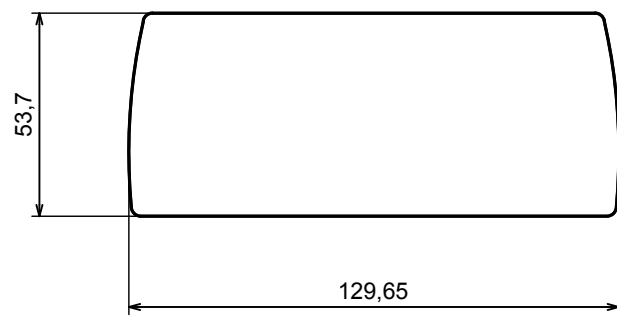

A |

A |

A-A

All rights reserved, Copyright Kradex 2017

Product model Enclosure Z112 - Assembly

Format: A3 Material: PS, ABS

Scale 1:2 Tolerance: +/- 0.6

All rights reserved, Copyright Kradox 2017		
Product model	Enclosure Z112 - Cover	
Format: A3	Material: PS, ABS	
Scale 1:2	Tolerance: +/- 0.6	

All rights reserved, Copyright Kradox 2017		
Product model	Enclosure Z112 - Board	
Format: A3	Material: PS, ABS	
Scale 1:2	Tolerance: +/- 0.6	

All rights reserved, Copyright Kradex 2017

Product model Enclosure Z112 - Foot

Format: A3 Material: PS, ABS

Scale 5:1 Tolerance: +/- 0.5

X-ON Electronics

Largest Supplier of Electrical and Electronic Components

Click to view similar products for [Enclosures, Boxes & Cases](#) category: