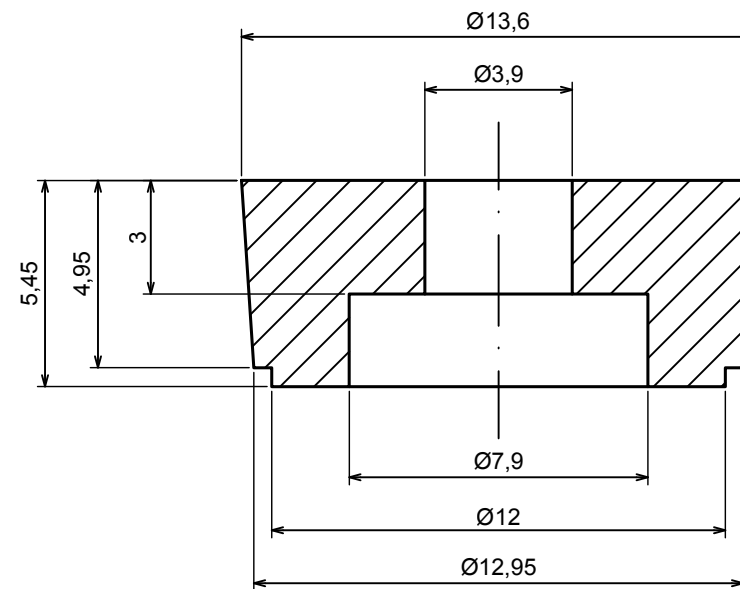

A |

A |

A-A

All rights reserved, Copyright Kradex 2017

Product model Enclosure Z112 - Assembly

Format: A3 Material: PS, ABS

Scale 1:2 Tolerance: +/- 0.6

All rights reserved, Copyright Kradox 2017		
Product model	Enclosure Z112 - Cover	
Format: A3	Material: PS, ABS	
Scale 1:2	Tolerance: +/- 0.6	

All rights reserved, Copyright Kradox 2017		
Product model	Enclosure Z112 - Board	
Format: A3	Material: PS, ABS	
Scale 1:2	Tolerance: +/- 0.6	

All rights reserved, Copyright Kradex 2017

Product model Enclosure Z112 - Foot

Format: A3 Material: PS, ABS

Scale 5:1 Tolerance: +/- 0.5

X-ON Electronics

Largest Supplier of Electrical and Electronic Components

Click to view similar products for [Enclosures, Boxes & Cases](#) category: