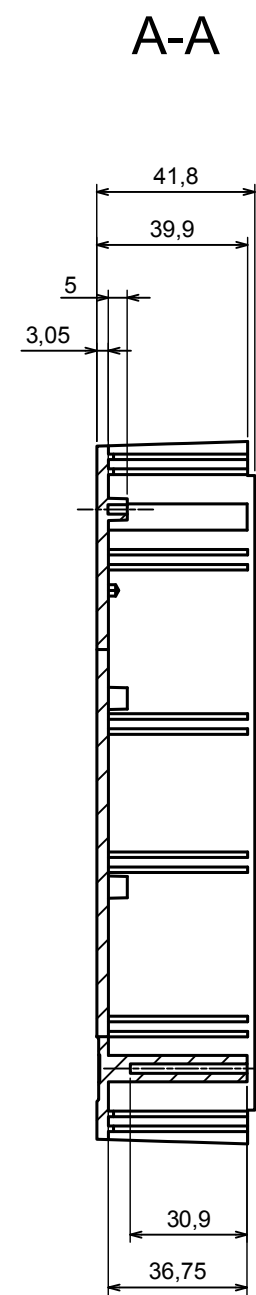

A |

A |

A-A

All rights reserved, Copyright Kradex 2017

Product model Enclosure Z112 - Assembly

Format: A3 Material: PS, ABS

Scale 1:2 Tolerance: +/- 0.6

All rights reserved, Copyright Kradox 2017		
Product model	Enclosure Z112 - Cover	
Format: A3	Material: PS, ABS	
Scale 1:2	Tolerance: +/- 0.6	

All rights reserved, Copyright Kradox 2017		
Product model	Enclosure Z112 - Board	
Format: A3	Material: PS, ABS	
Scale 1:2	Tolerance: +/- 0.6	

All rights reserved, Copyright Kradex 2017

Product model Enclosure Z112 - Foot

Format: A3 Material: PS, ABS

Scale 5:1 Tolerance: +/- 0.5

X-ON Electronics

Largest Supplier of Electrical and Electronic Components

Click to view similar products for [Enclosures, Boxes & Cases](#) category: