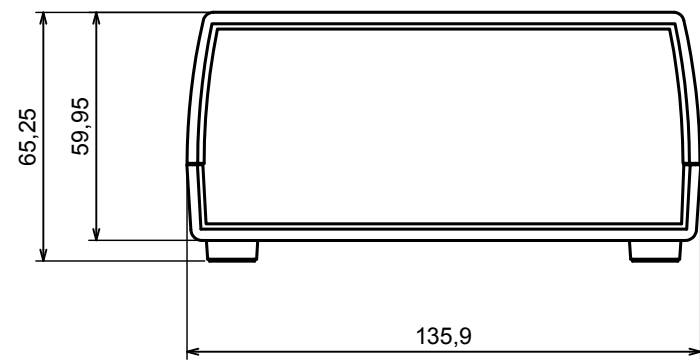

A |

A |

A-A

All rights reserved, Copyright Kradex 2017

Product model Enclosure Z112 - Assembly

Format: A3 Material: PS, ABS

Scale 1:2 Tolerance: +/- 0.6

All rights reserved, Copyright Kradox 2017		
Product model	Enclosure Z112 - Cover	
Format: A3	Material: PS, ABS	
Scale 1:2	Tolerance: +/- 0.6	

All rights reserved, Copyright Kradox 2017		
Product model	Enclosure Z112 - Board	
Format: A3	Material: PS, ABS	
Scale 1:2	Tolerance: +/- 0.6	

All rights reserved, Copyright Kradex 2017

Product model Enclosure Z112 - Foot

Format: A3 Material: PS, ABS

Scale 5:1 Tolerance: +/- 0.5

X-ON Electronics

Largest Supplier of Electrical and Electronic Components

Click to view similar products for [Enclosures, Boxes & Cases](#) category: