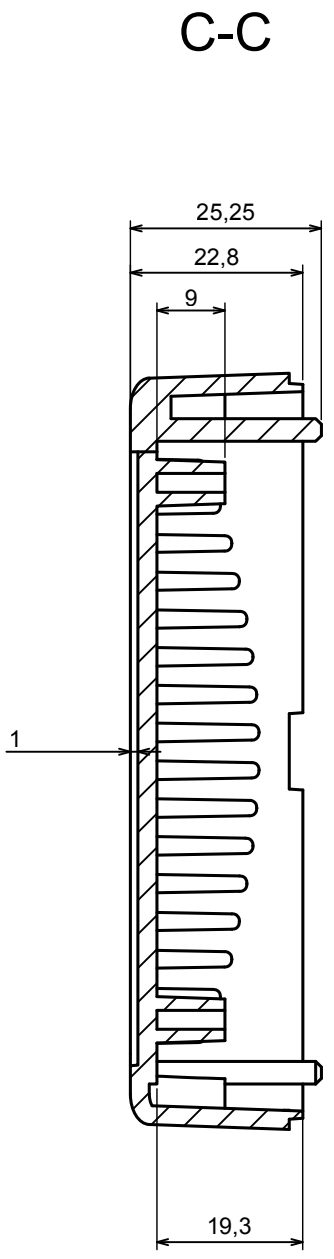

All rights reserved. Copyright Kradex 2019

Product model Enclosure Z123A - Assembly

Format: A3 Material: ABS

Scale 1:1 Tolerance: +/- 0,5

All rights reserved. Copyright Kradox 2019		
Product model	Enclosure Z123A - Base	
Format: A3	Material: ABS	
Scale 1:1	Tolerance: +/- 0,5	

All rights reserved. Copyright Kradox 2019		
Product model	Enclosure Z123A - Cover	
Format: A3	Material: ABS	
Scale 1:1	Tolerance: +/- 0,5	

X-ON Electronics

Largest Supplier of Electrical and Electronic Components