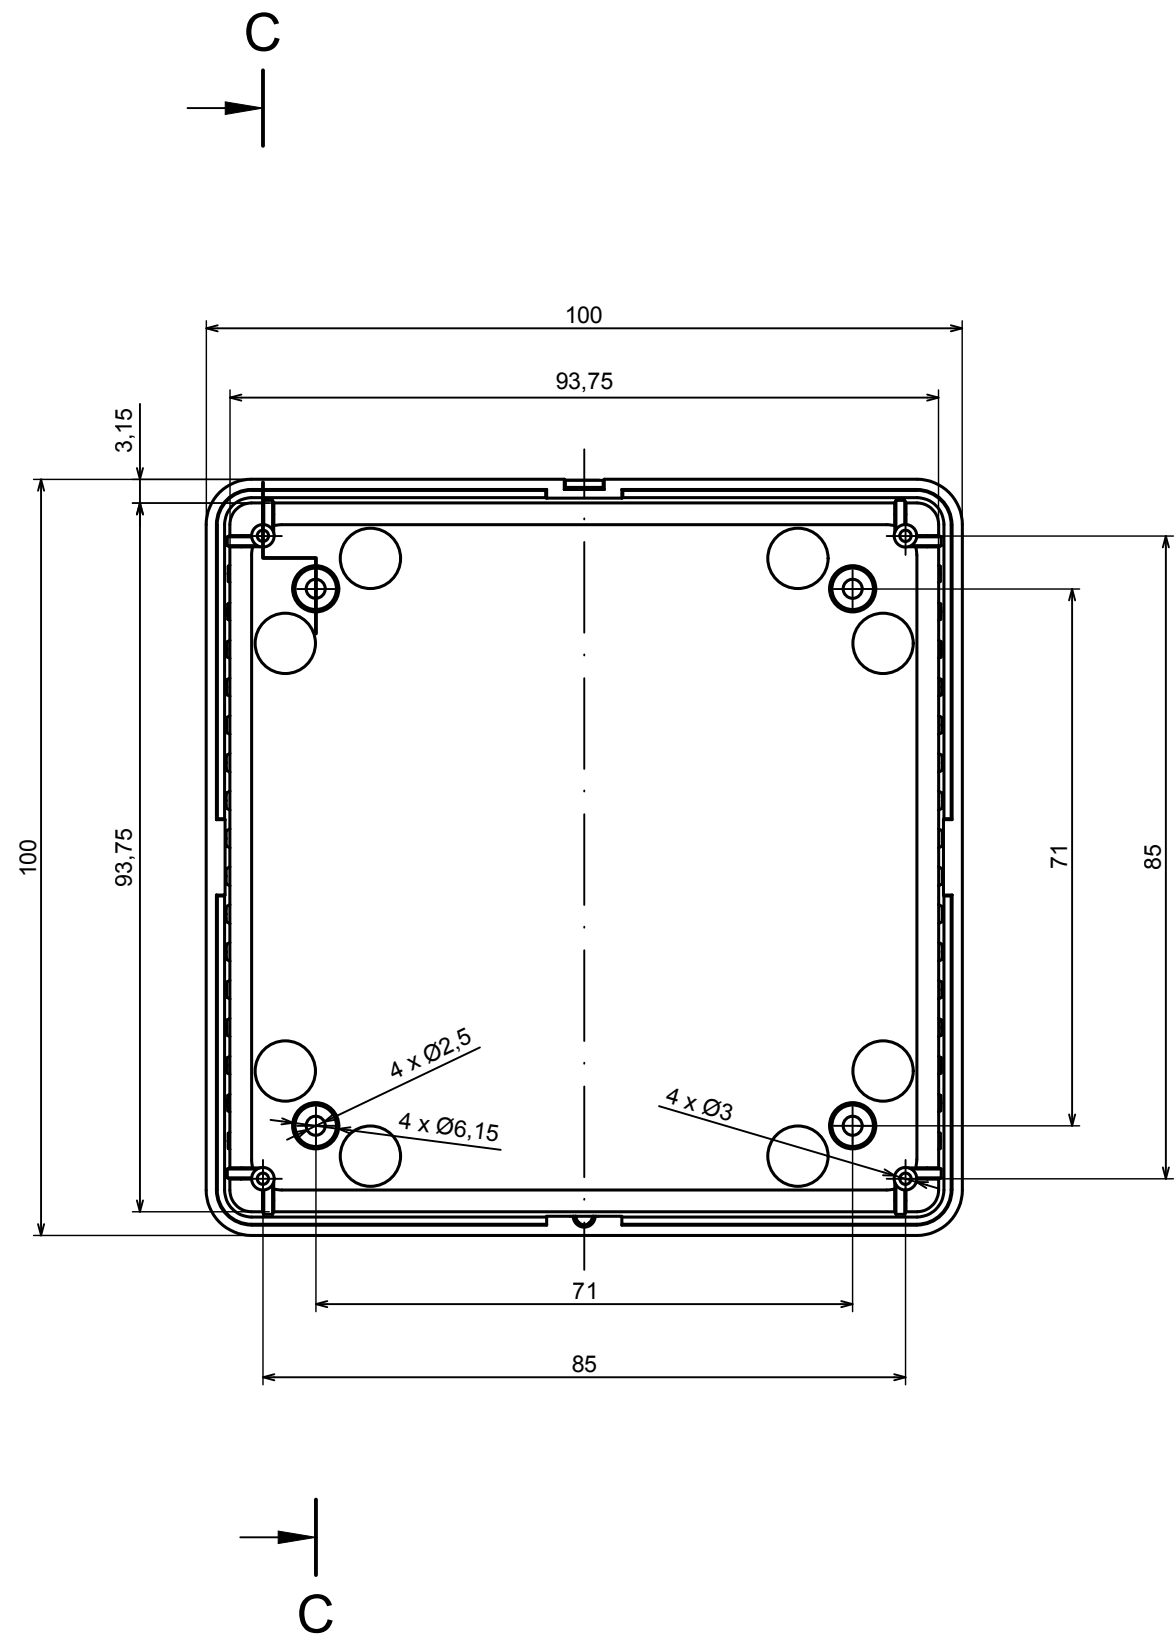

All rights reserved. Copyright Kradex 2019

Product model Enclosure Z123A - Assembly

Format: A3 Material: ABS

Scale 1:1 Tolerance: +/- 0,5

All rights reserved. Copyright Kradox 2019		
Product model	Enclosure Z123A - Base	
Format: A3	Material: ABS	
Scale 1:1	Tolerance: +/- 0,5	

All rights reserved. Copyright Kradox 2019		
Product model	Enclosure Z123A - Cover	
Format: A3	Material: ABS	
Scale 1:1	Tolerance: +/- 0,5	

X-ON Electronics

Largest Supplier of Electrical and Electronic Components