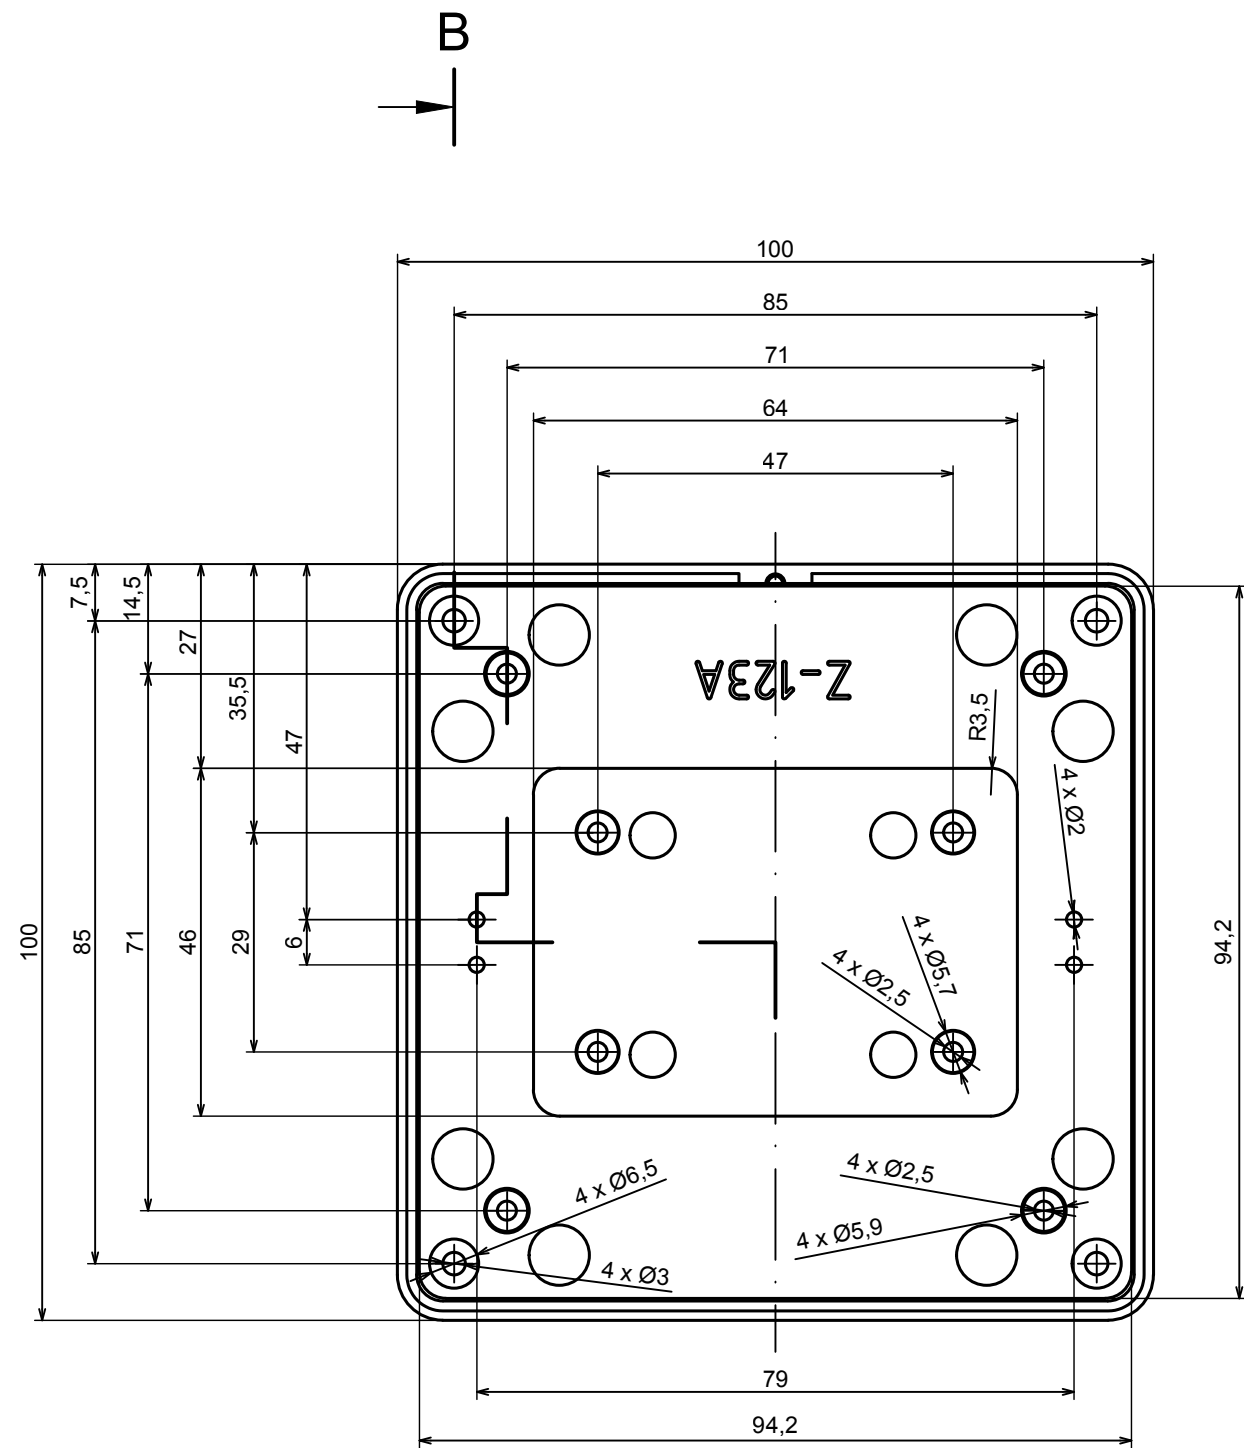

All rights reserved. Copyright Kradex 2019

Product model Enclosure Z123A - Assembly

Format: A3 Material: ABS

Scale 1:1 Tolerance: +/- 0,5

All rights reserved. Copyright Kradox 2019		
Product model	Enclosure Z123A - Base	
Format: A3	Material: ABS	
Scale 1:1	Tolerance: +/- 0,5	

All rights reserved. Copyright Kradox 2019		
Product model	Enclosure Z123A - Cover	
Format: A3	Material: ABS	
Scale 1:1	Tolerance: +/- 0,5	

X-ON Electronics

Largest Supplier of Electrical and Electronic Components