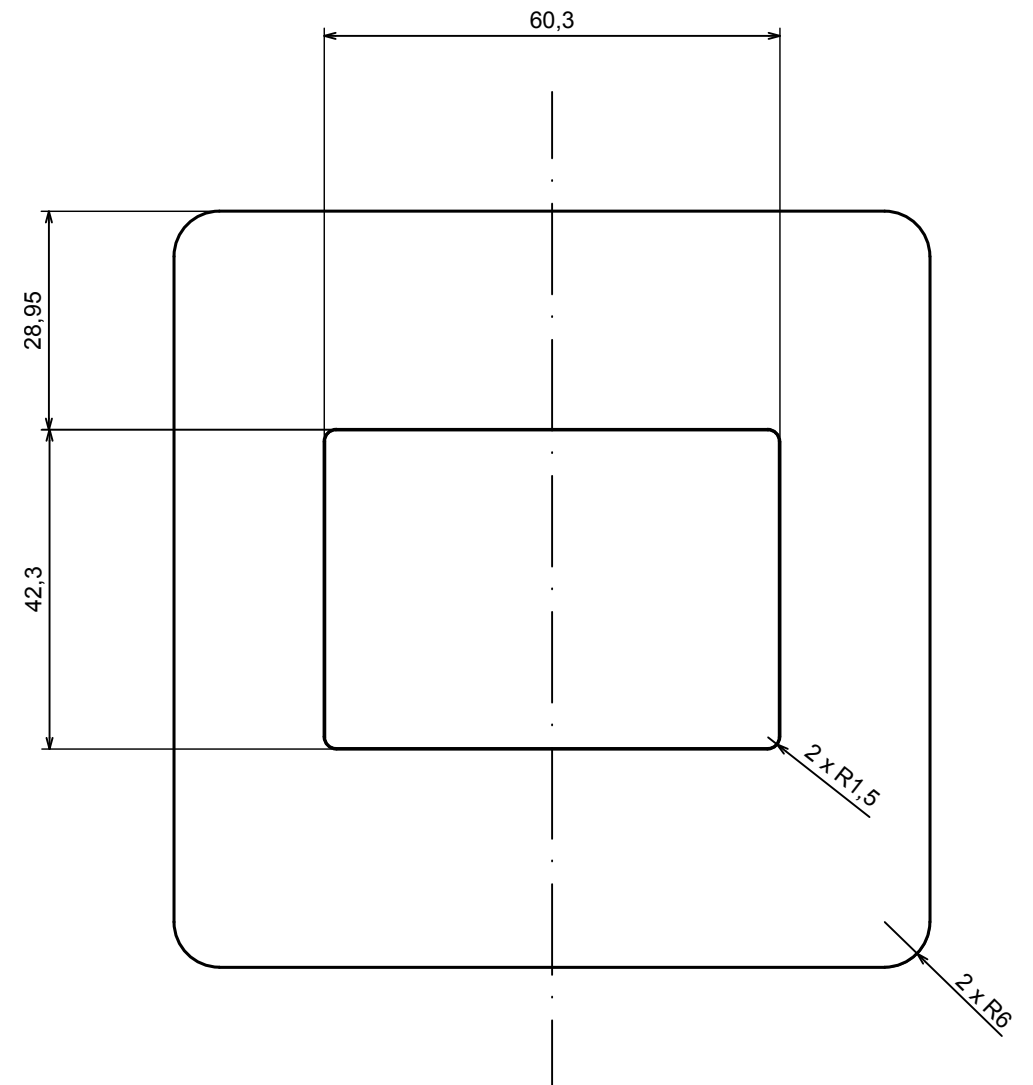

All rights reserved. Copyright Kradex 2019

Product model Enclosure Z123A - Assembly

Format: A3 Material: ABS

Scale 1:1 Tolerance: +/- 0,5

All rights reserved. Copyright Kradox 2019		
Product model	Enclosure Z123A - Base	
Format: A3	Material: ABS	
Scale 1:1	Tolerance: +/- 0,5	

All rights reserved. Copyright Kradox 2019		
Product model	Enclosure Z123A - Cover	
Format: A3	Material: ABS	
Scale 1:1	Tolerance: +/- 0,5	

X-ON Electronics

Largest Supplier of Electrical and Electronic Components