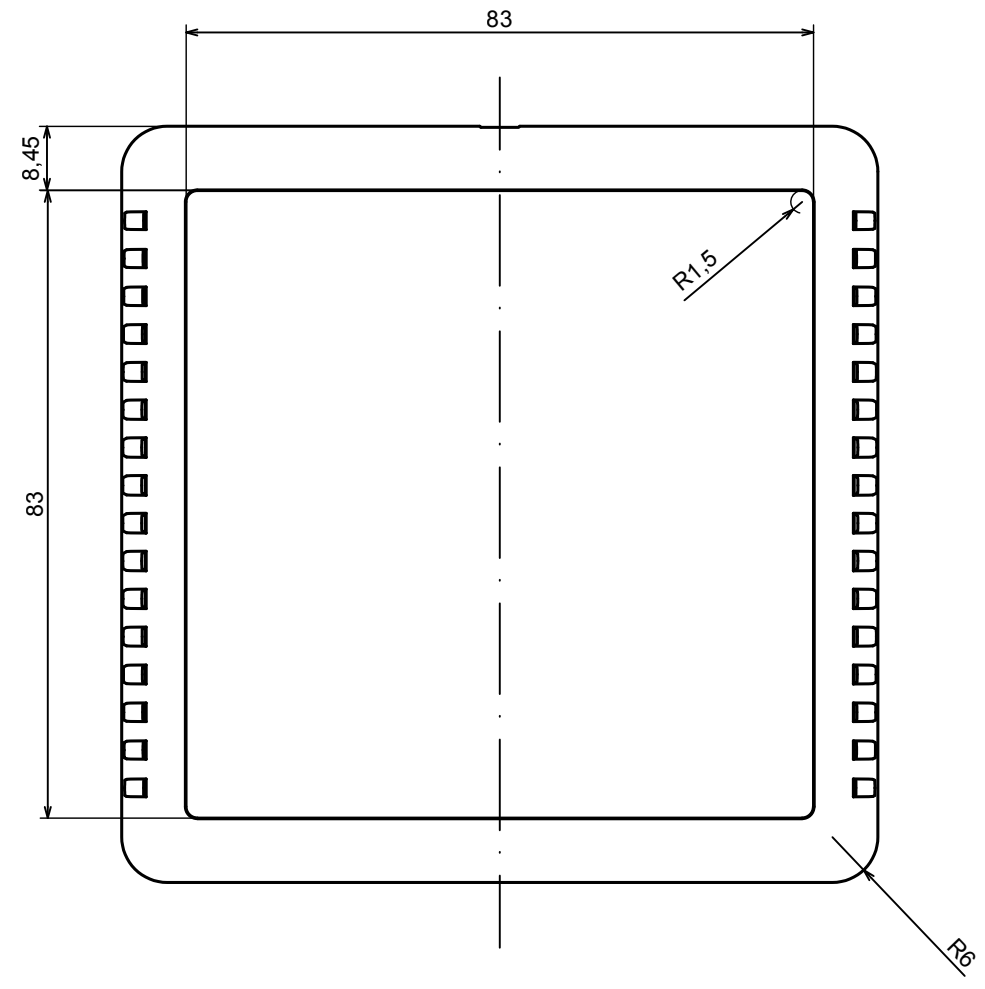

All rights reserved. Copyright Kradex 2019

Product model Enclosure Z123A - Assembly

Format: A3 Material: ABS

Scale 1:1 Tolerance: +/- 0,5

All rights reserved. Copyright Kradox 2019		
Product model	Enclosure Z123A - Base	
Format: A3	Material: ABS	
Scale 1:1	Tolerance: +/- 0,5	

All rights reserved. Copyright Kradox 2019		
Product model	Enclosure Z123A - Cover	
Format: A3	Material: ABS	
Scale 1:1	Tolerance: +/- 0,5	

X-ON Electronics

Largest Supplier of Electrical and Electronic Components