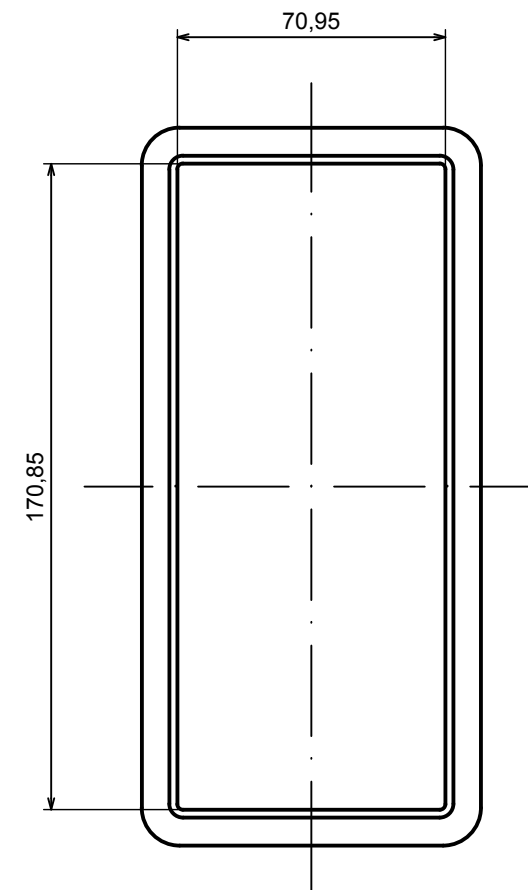

All rights reserved, Copyright Kradox 2017

Product model: Enclosure Z125 - Assembly

Format: A3      Material: PS, ABS

Scale 1:2      Tolerance: +/- 0.5

All rights reserved, Copyright Kradox 2017

Product model: Enclosure Z125 - Base

Format: A3 Material: PS, ABS

Scale 1:2 Tolerance: +/- 0.5

All rights reserved, Copyright Kradox 2017

Product model Enclosure Z125 - Cover

Format: A3 Material: PS, ABS

Scale 1:2 Tolerance: +/- 0.5