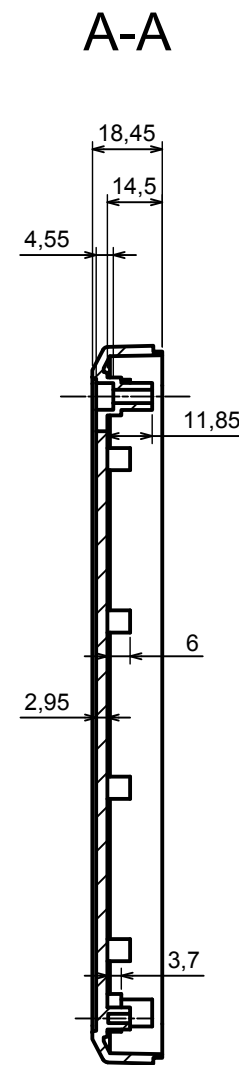

All rights reserved, Copyright Kradox 2017

Product model: Enclosure Z125 - Assembly

Format: A3      Material: PS, ABS

Scale 1:2      Tolerance: +/- 0.5

All rights reserved, Copyright Kradox 2017

Product model: Enclosure Z125 - Base

Format: A3 Material: PS, ABS

Scale 1:2 Tolerance: +/- 0.5

All rights reserved, Copyright Kradox 2017

Product model Enclosure Z125 - Cover

Format: A3 Material: PS, ABS

Scale 1:2 Tolerance: +/- 0.5