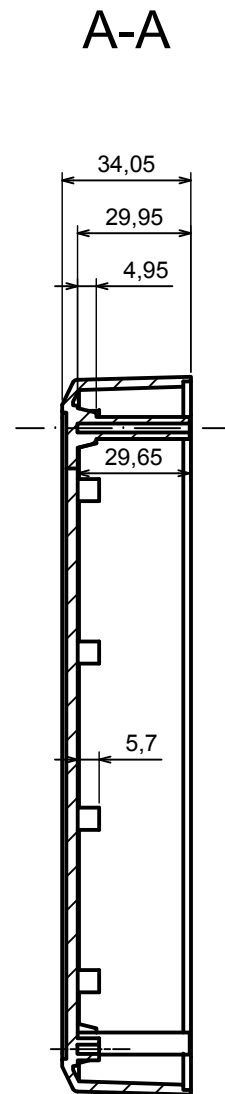

All rights reserved, Copyright Kradox 2017

Product model: Enclosure Z125 - Assembly

Format: A3      Material: PS, ABS

Scale 1:2      Tolerance: +/- 0.5

All rights reserved, Copyright Kradox 2017

Product model: Enclosure Z125 - Base

Format: A3 Material: PS, ABS

Scale 1:2 Tolerance: +/- 0.5

All rights reserved, Copyright Kradox 2017

Product model Enclosure Z125 - Cover

Format: A3 Material: PS, ABS

Scale 1:2 Tolerance: +/- 0.5