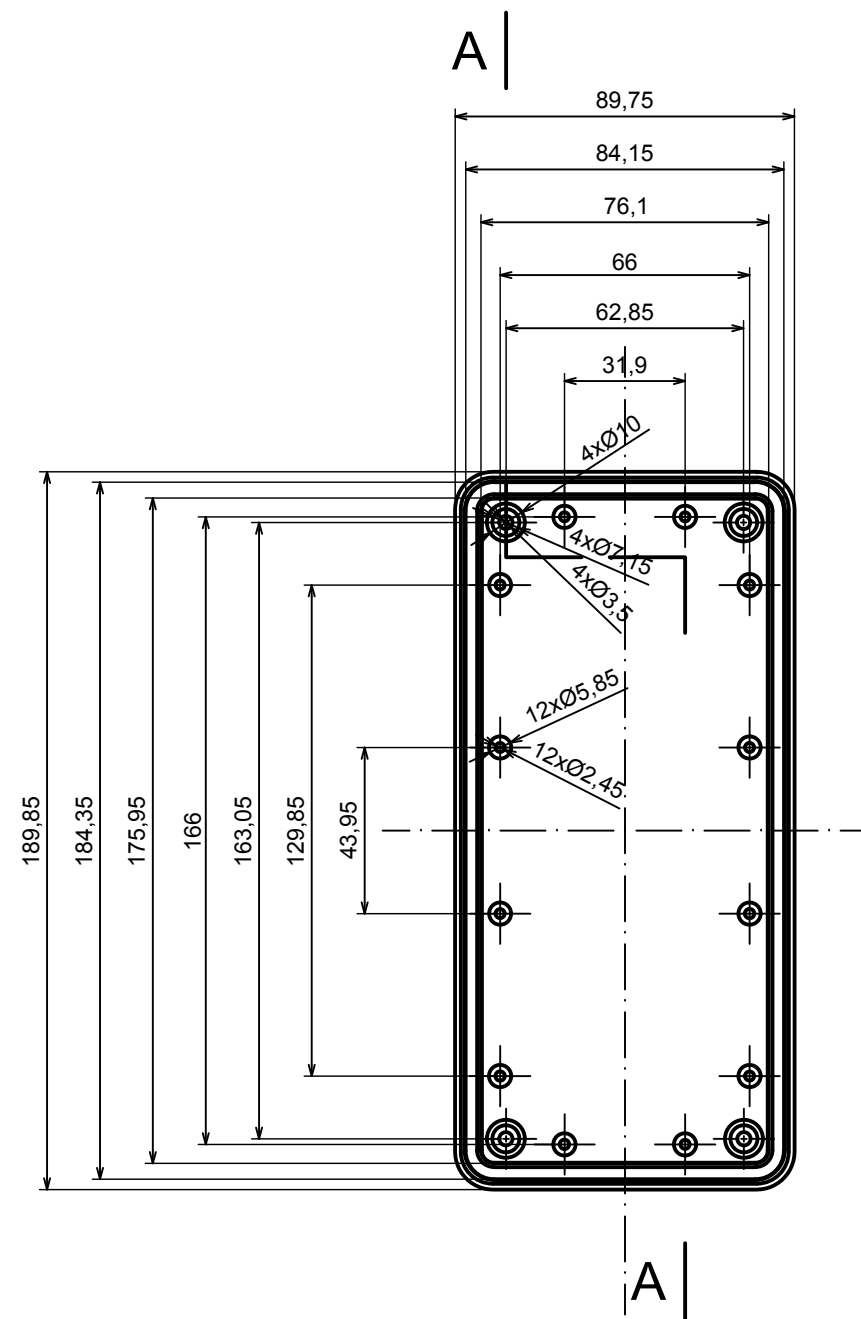

All rights reserved, Copyright Kradox 2017

Product model: Enclosure Z125 - Assembly

Format: A3      Material: PS, ABS

Scale 1:2      Tolerance: +/- 0.5

All rights reserved, Copyright Kradox 2017

Product model: Enclosure Z125 - Base

Format: A3 Material: PS, ABS

Scale 1:2 Tolerance: +/- 0.5

All rights reserved, Copyright Kradox 2017

Product model Enclosure Z125 - Cover

Format: A3 Material: PS, ABS

Scale 1:2 Tolerance: +/- 0.5