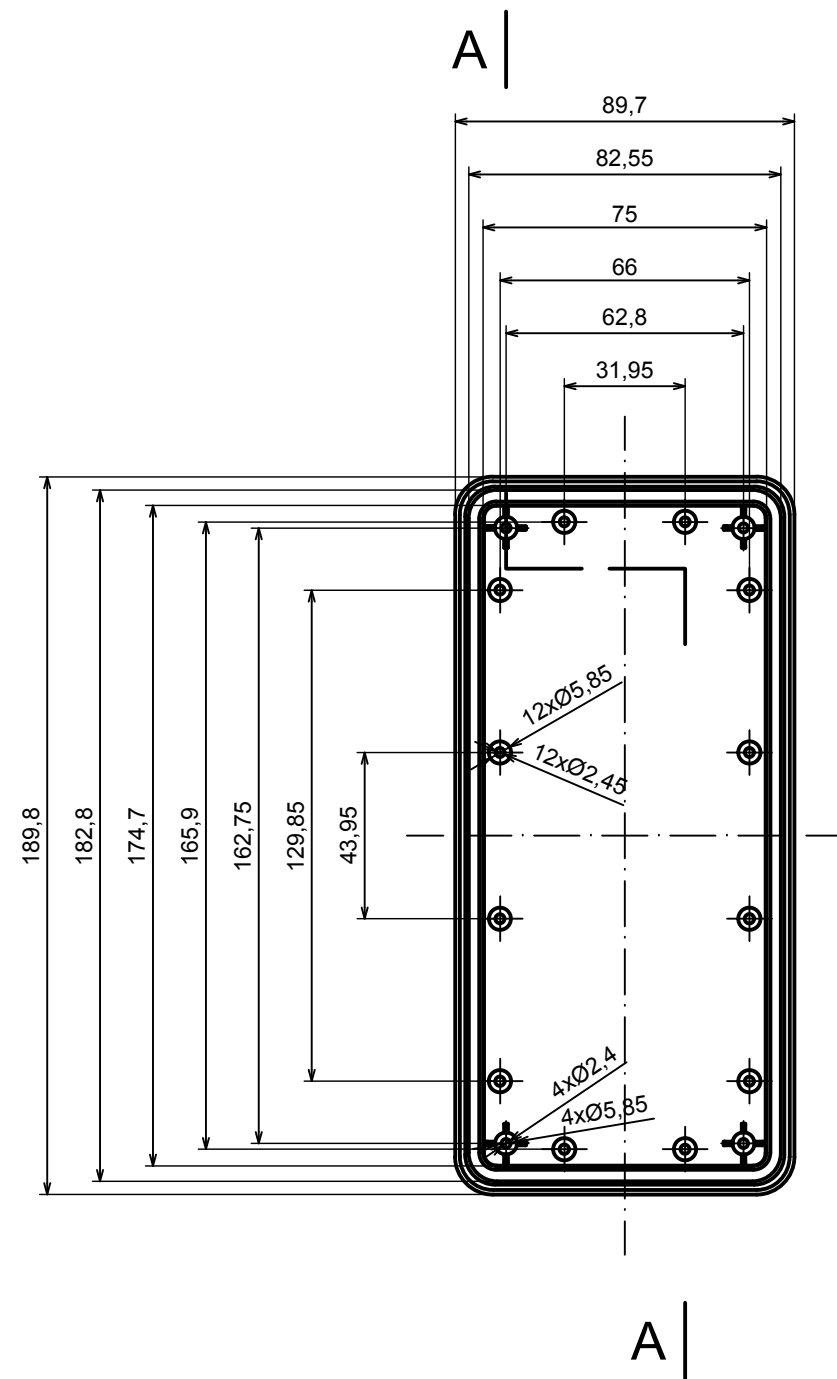

All rights reserved, Copyright Kradox 2017

Product model: Enclosure Z125 - Assembly

Format: A3      Material: PS, ABS

Scale 1:2      Tolerance: +/- 0.5

All rights reserved, Copyright Kradox 2017

Product model: Enclosure Z125 - Base

Format: A3 Material: PS, ABS

Scale 1:2 Tolerance: +/- 0.5

All rights reserved, Copyright Kradox 2017

Product model Enclosure Z125 - Cover

Format: A3 Material: PS, ABS

Scale 1:2 Tolerance: +/- 0.5