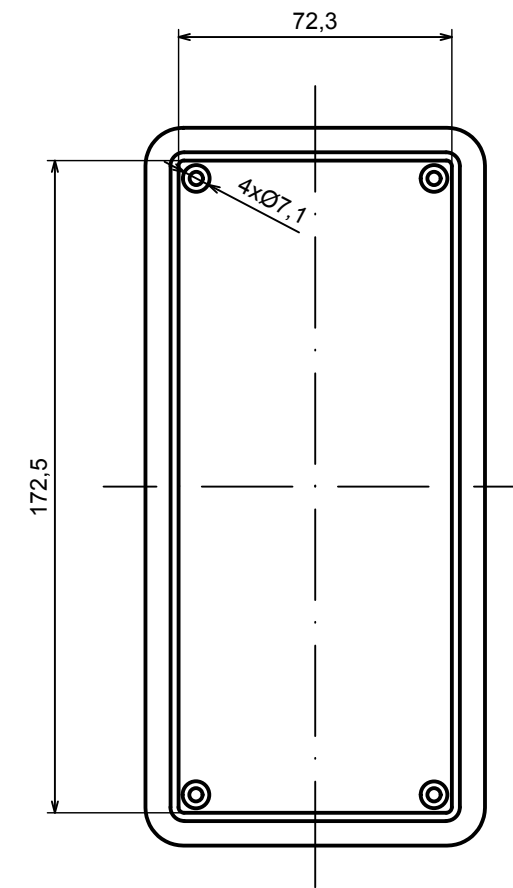

All rights reserved, Copyright Kradox 2017

Product model: Enclosure Z125 - Assembly

Format: A3      Material: PS, ABS

Scale 1:2      Tolerance: +/- 0.5

All rights reserved, Copyright Kradox 2017

Product model: Enclosure Z125 - Base

Format: A3 Material: PS, ABS

Scale 1:2 Tolerance: +/- 0.5

All rights reserved, Copyright Kradox 2017

Product model Enclosure Z125 - Cover

Format: A3 Material: PS, ABS

Scale 1:2 Tolerance: +/- 0.5