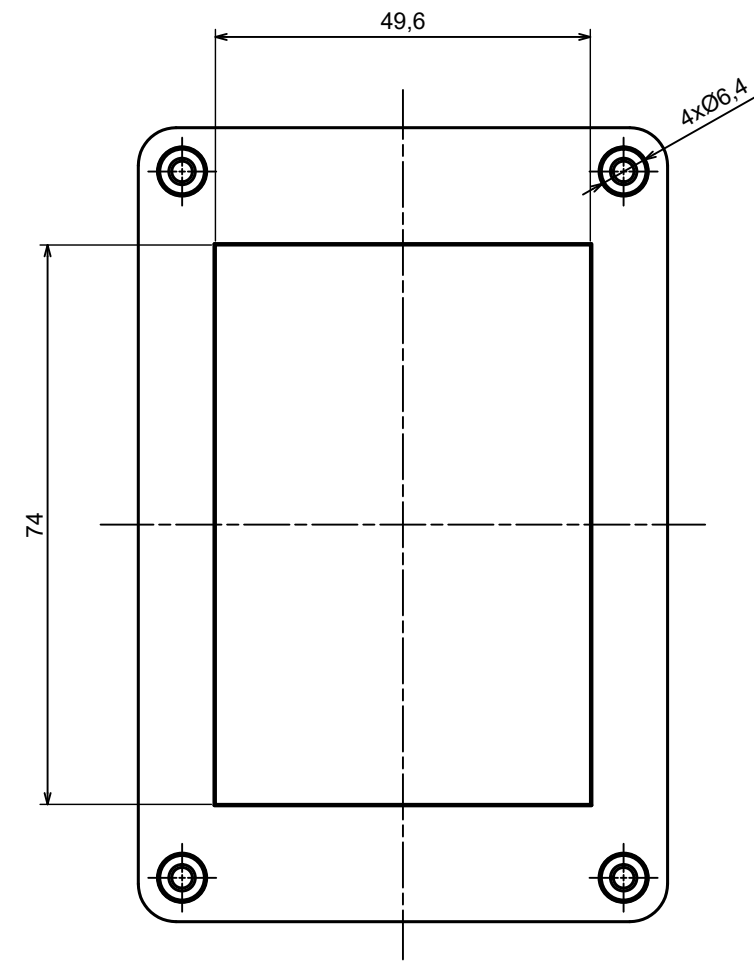

All rights reserved, Copyright Kradox 2023

Product model Enclosure Z128Sb - Assembly

Format: A3 Material: ASA

Scale 1:1 Tolerance: +/- 0.6

All rights reserved, Copyright Kradox 2023

Product model: Enclosure Z128Sb - Base

Format: A3 Material: ASA

Scale 1:1 Tolerance: +/- 0.6

All rights reserved, Copyright Kradox 2023		
Product model	Enclosure Z128Sb - Cover	
Format: A3	Material: ASA	
Scale 1:1	Tolerance: +/- 0.6	

X-ON Electronics