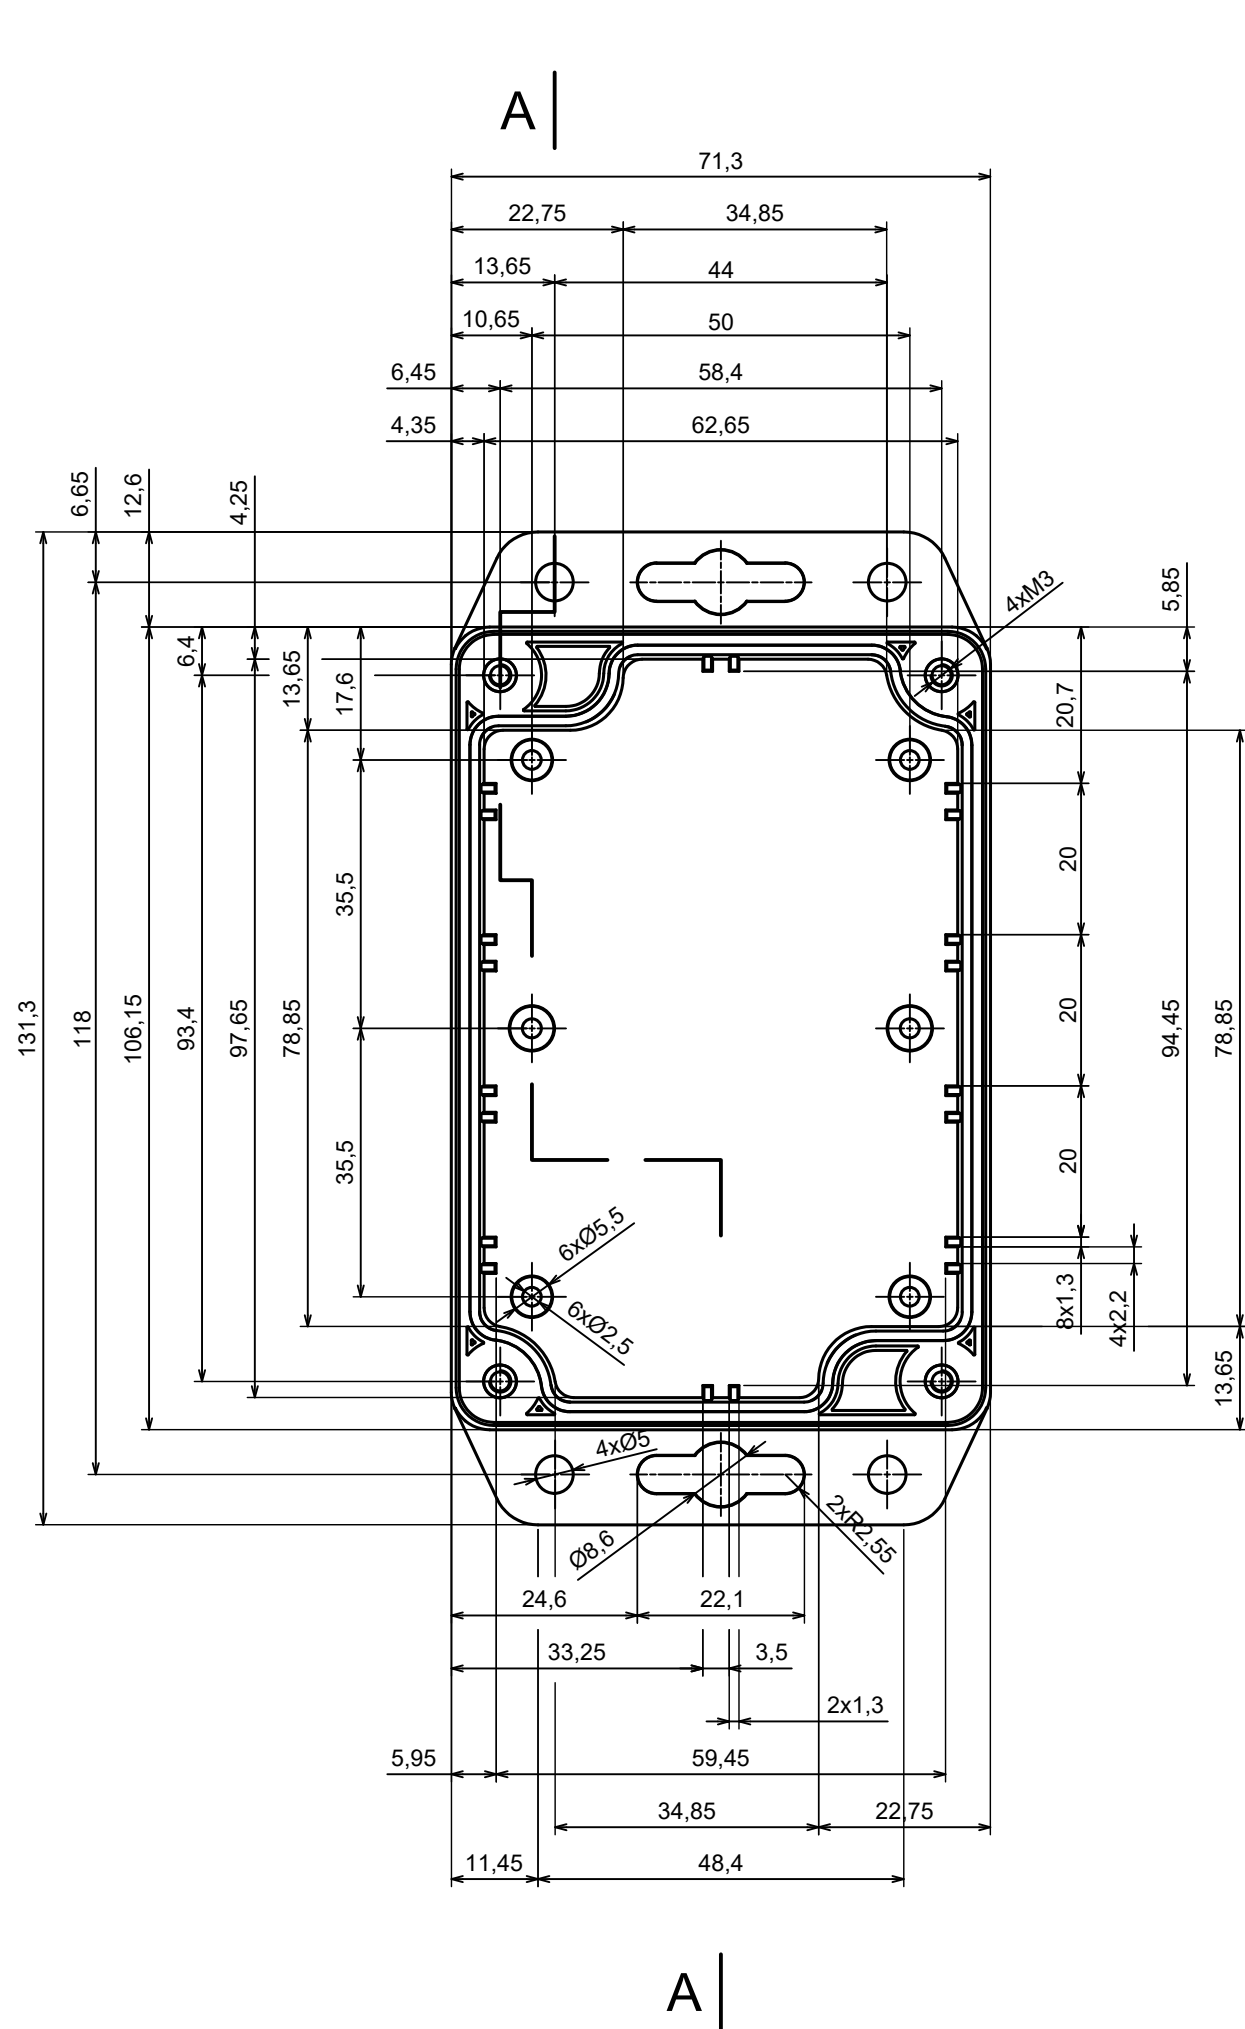

A |

A-A

A |

All rights reserved, Copyright Kradox 2023

Product model Enclosure Z128Sub - Assembly

Format: A3 Material: ASA

Scale 1:1 Tolerance: +/- 0.6

All rights reserved, Copyright Kradox 2023		
Product model	Enclosure Z128Sub - Base	
Format: A3	Material: ASA	
Scale 1:1	Tolerance: +/- 0.6	

All rights reserved, Copyright Kradox 2023		
Product model	Enclosure Z128Sub - Cover	
Format: A3	Material: ASA	
Scale 1:1	Tolerance: +/- 0.6	

X-ON Electronics

Largest Supplier of Electrical and Electronic Components