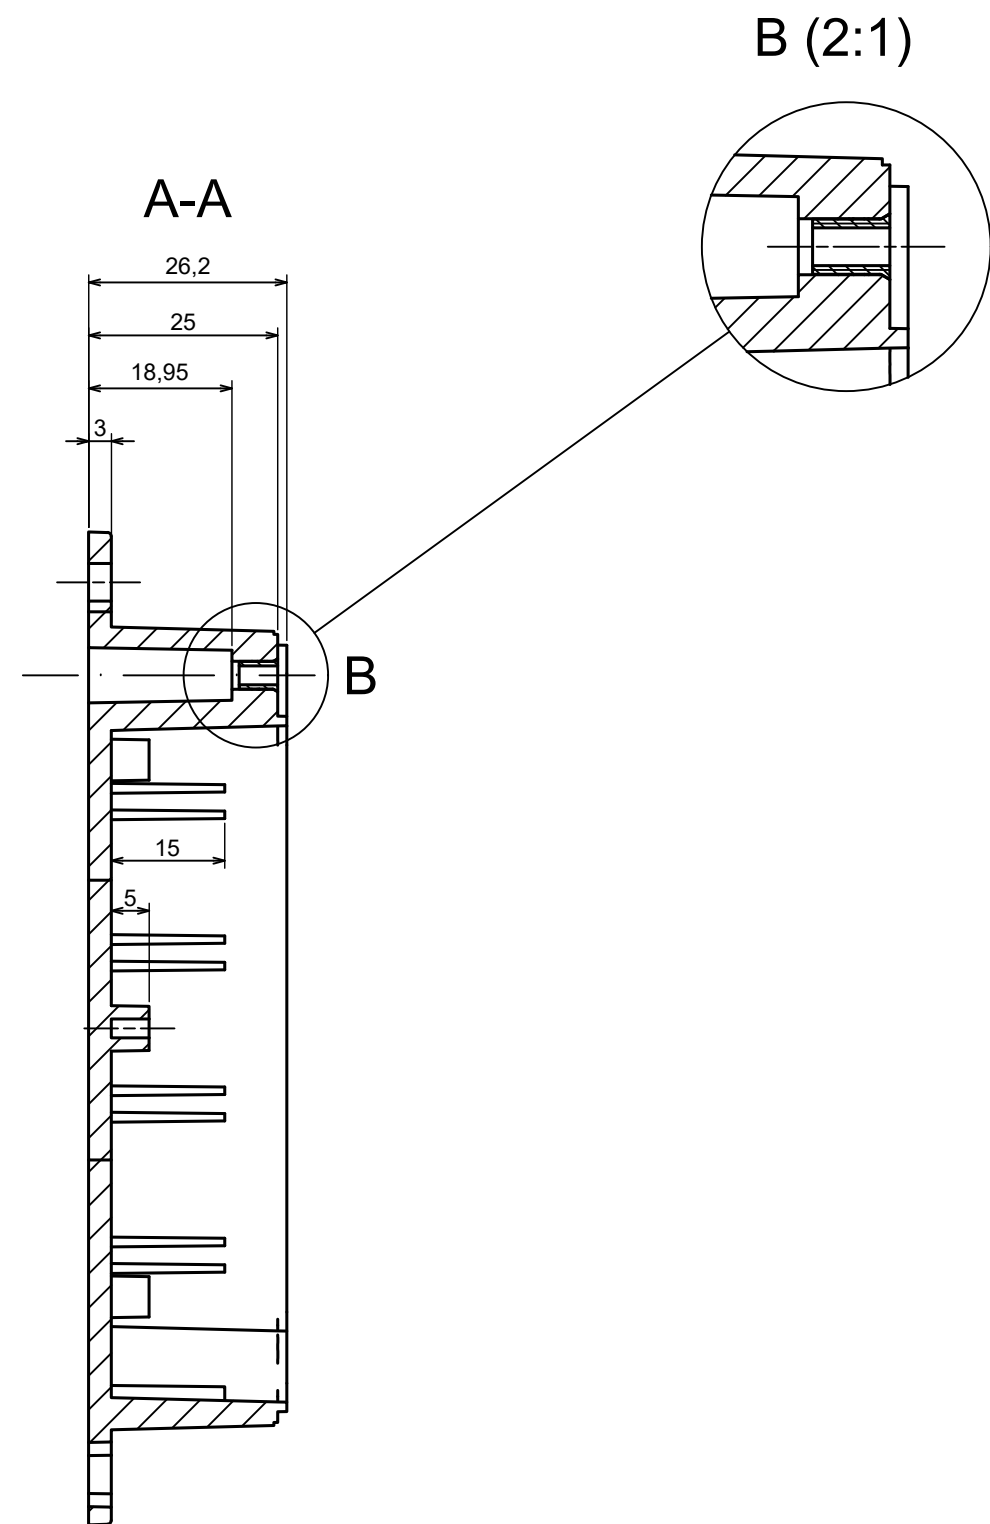

A |

A-A

A |

All rights reserved, Copyright Kradox 2023

Product model Enclosure Z128Sub - Assembly

Format: A3 Material: ASA

Scale 1:1 Tolerance: +/- 0.6

All rights reserved, Copyright Kradox 2023		
Product model	Enclosure Z128Sub - Base	
Format: A3	Material: ASA	
Scale 1:1	Tolerance: +/- 0.6	

All rights reserved, Copyright Kradox 2023		
Product model	Enclosure Z128Sub - Cover	
Format: A3	Material: ASA	
Scale 1:1	Tolerance: +/- 0.6	

X-ON Electronics

Largest Supplier of Electrical and Electronic Components