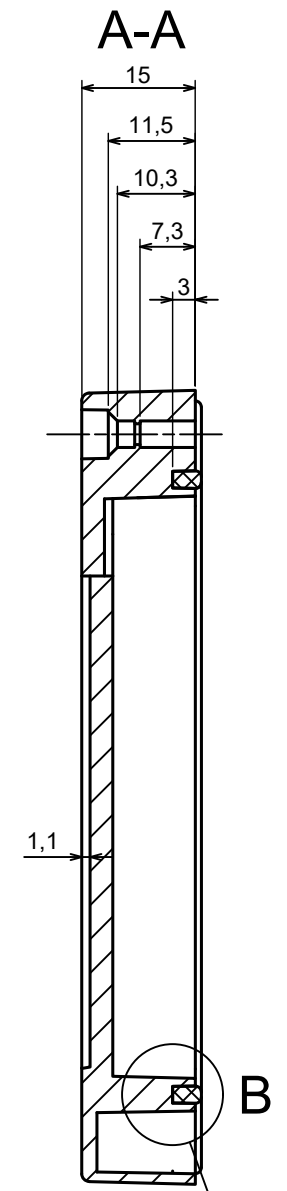

A |

A-A

A |

All rights reserved, Copyright Kradox 2023

Product model Enclosure Z128Sub - Assembly

Format: A3 Material: ASA

Scale 1:1 Tolerance: +/- 0.6

All rights reserved, Copyright Kradox 2023		
Product model	Enclosure Z128Sub - Base	
Format: A3	Material: ASA	
Scale 1:1	Tolerance: +/- 0.6	

All rights reserved, Copyright Kradox 2023		
Product model	Enclosure Z128Sub - Cover	
Format: A3	Material: ASA	
Scale 1:1	Tolerance: +/- 0.6	

X-ON Electronics

Largest Supplier of Electrical and Electronic Components