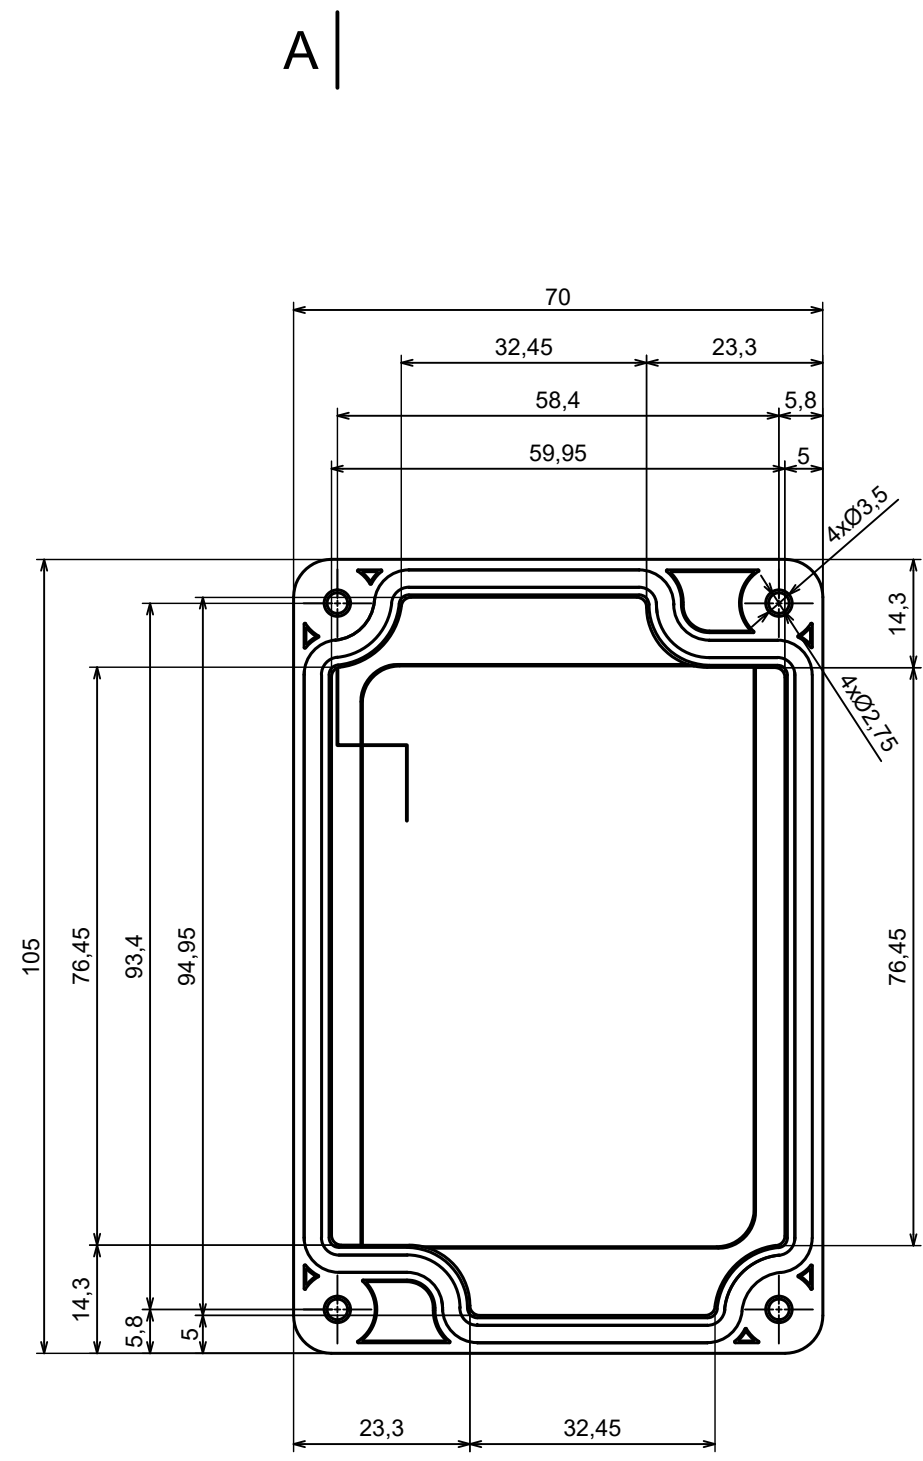

A |

A-A

A |

All rights reserved, Copyright Kradox 2023

Product model Enclosure Z128Sub - Assembly

Format: A3 Material: ASA

Scale 1:1 Tolerance: +/- 0.6

All rights reserved, Copyright Kradox 2023		
Product model	Enclosure Z128Sub - Base	
Format: A3	Material: ASA	
Scale 1:1	Tolerance: +/- 0.6	

All rights reserved, Copyright Kradox 2023		
Product model	Enclosure Z128Sub - Cover	
Format: A3	Material: ASA	
Scale 1:1	Tolerance: +/- 0.6	

X-ON Electronics

Largest Supplier of Electrical and Electronic Components