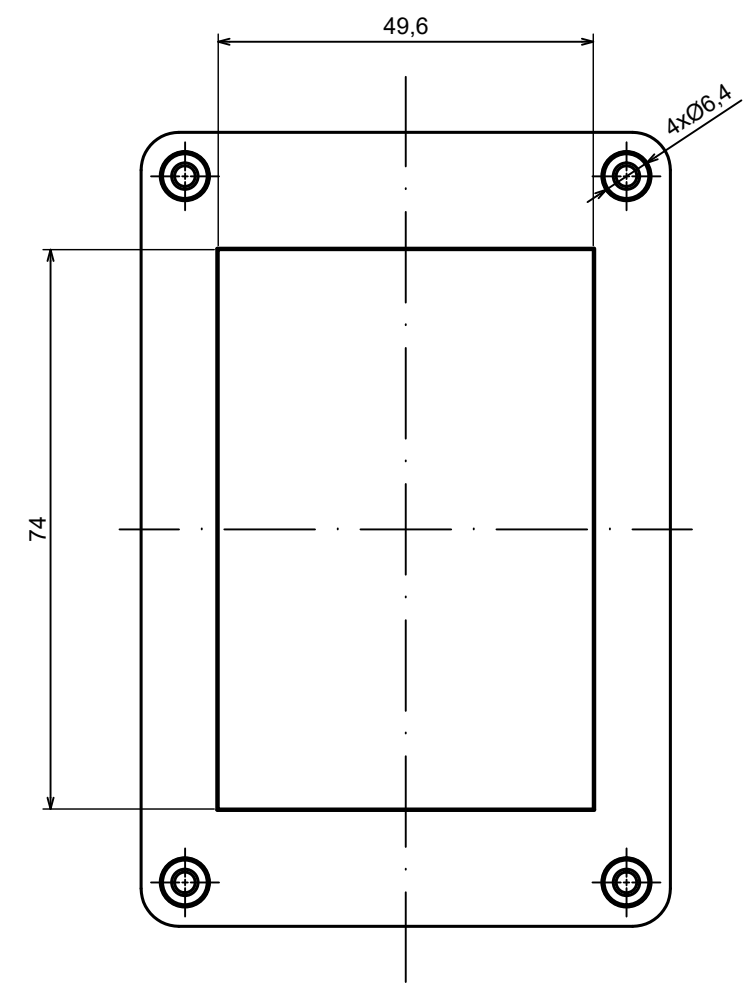

A |

A-A

A |

All rights reserved, Copyright Kradox 2023

Product model Enclosure Z128Sub - Assembly

Format: A3 Material: ASA

Scale 1:1 Tolerance: +/- 0.6

All rights reserved, Copyright Kradox 2023		
Product model	Enclosure Z128Sub - Base	
Format: A3	Material: ASA	
Scale 1:1	Tolerance: +/- 0.6	

All rights reserved, Copyright Kradox 2023		
Product model	Enclosure Z128Sub - Cover	
Format: A3	Material: ASA	
Scale 1:1	Tolerance: +/- 0.6	

X-ON Electronics

Largest Supplier of Electrical and Electronic Components