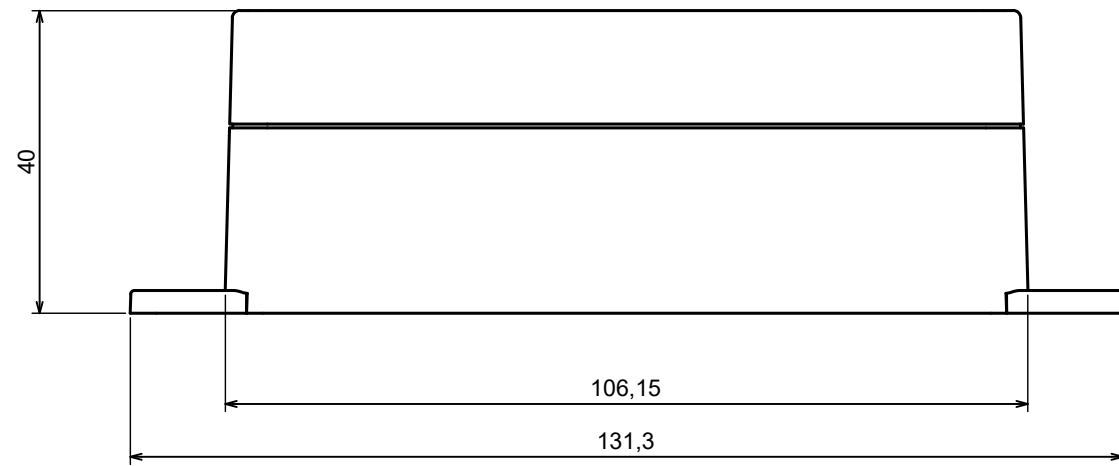

A |

A-A

A |

All rights reserved, Copyright Kradox 2023

Product model Enclosure Z128Sub - Assembly

Format: A3 Material: ASA

Scale 1:1 Tolerance: +/- 0.6

All rights reserved, Copyright Kradox 2023		
Product model	Enclosure Z128Sub - Base	
Format: A3	Material: ASA	
Scale 1:1	Tolerance: +/- 0.6	

All rights reserved, Copyright Kradox 2023		
Product model	Enclosure Z128Sub - Cover	
Format: A3	Material: ASA	
Scale 1:1	Tolerance: +/- 0.6	

X-ON Electronics

Largest Supplier of Electrical and Electronic Components