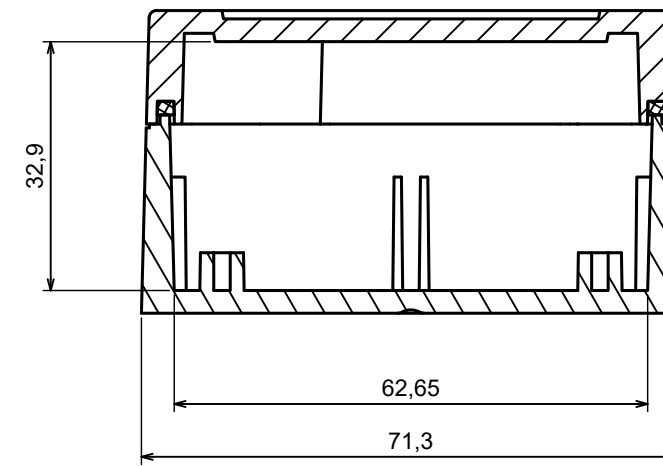

A |

A-A

A |

All rights reserved, Copyright Kradox 2023

Product model Enclosure Z128Sub - Assembly

Format: A3 Material: ASA

Scale 1:1 Tolerance: +/- 0.6

All rights reserved, Copyright Kradox 2023		
Product model	Enclosure Z128Sub - Base	
Format: A3	Material: ASA	
Scale 1:1	Tolerance: +/- 0.6	

All rights reserved, Copyright Kradox 2023		
Product model	Enclosure Z128Sub - Cover	
Format: A3	Material: ASA	
Scale 1:1	Tolerance: +/- 0.6	

X-ON Electronics

Largest Supplier of Electrical and Electronic Components