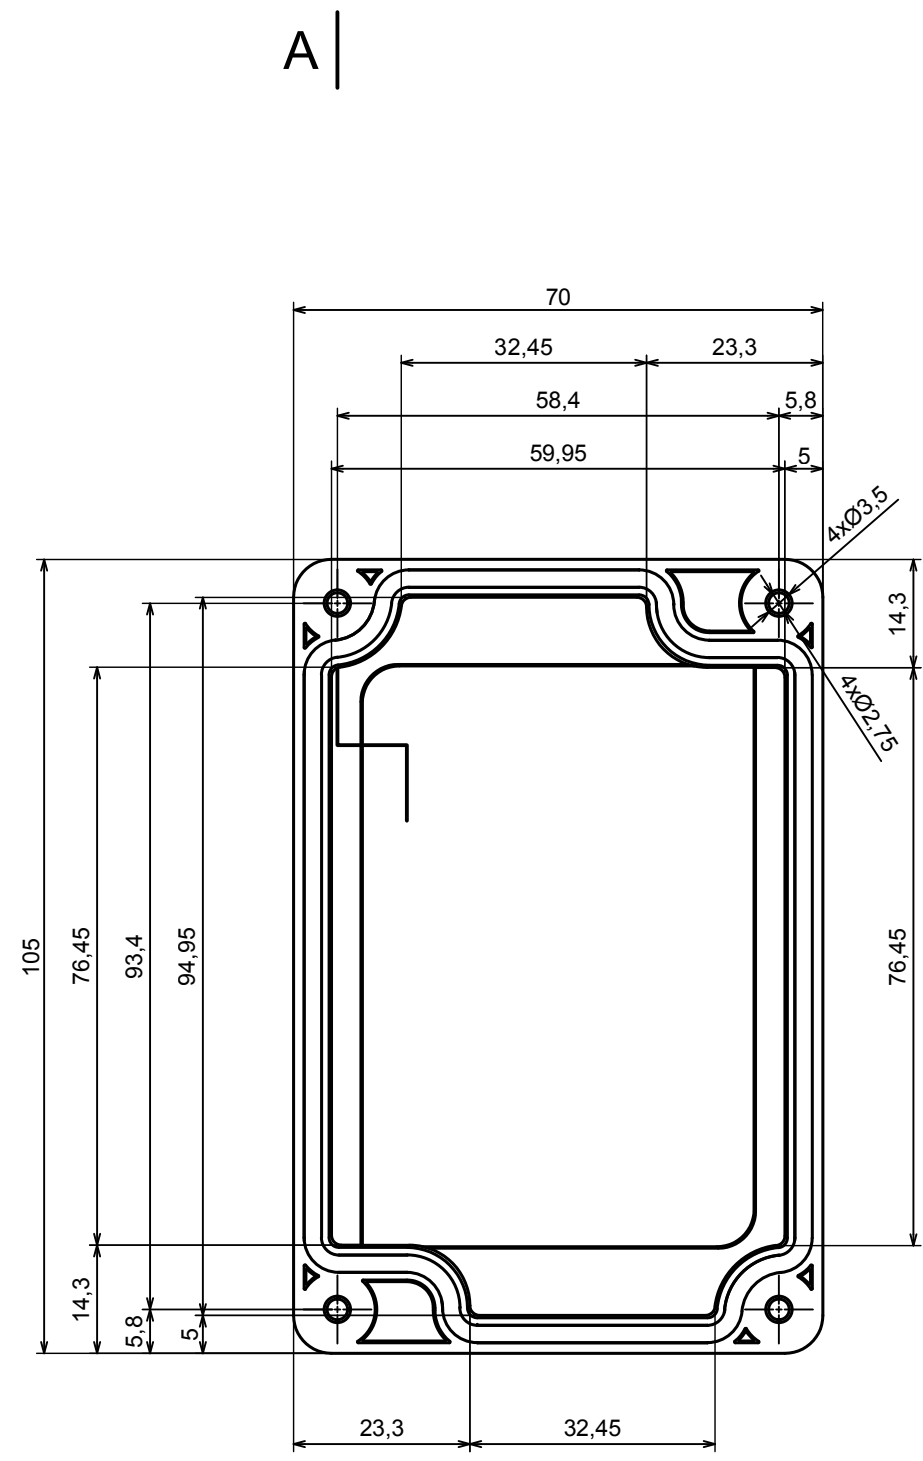

A |

A-A

A |

All rights reserved, Copyright Kradex 2018

Product model Enclosure Z128SU - Assembly

Format: A3 Material: PC, ABS

Scale 1:1 Tolerance: +/- 0.6

All rights reserved, Copyright Kradox 2018		
Product model	Enclosure Z128SU - Base	
Format: A3	Material: PC, ABS	
Scale 1:1	Tolerance: +/- 0.6	

All rights reserved, Copyright Kradox 2018		
Product model	Enclosure Z128SU - Cover	
Format: A3	Material: PC, ABS	
Scale 1:1	Tolerance: +/- 0.6	