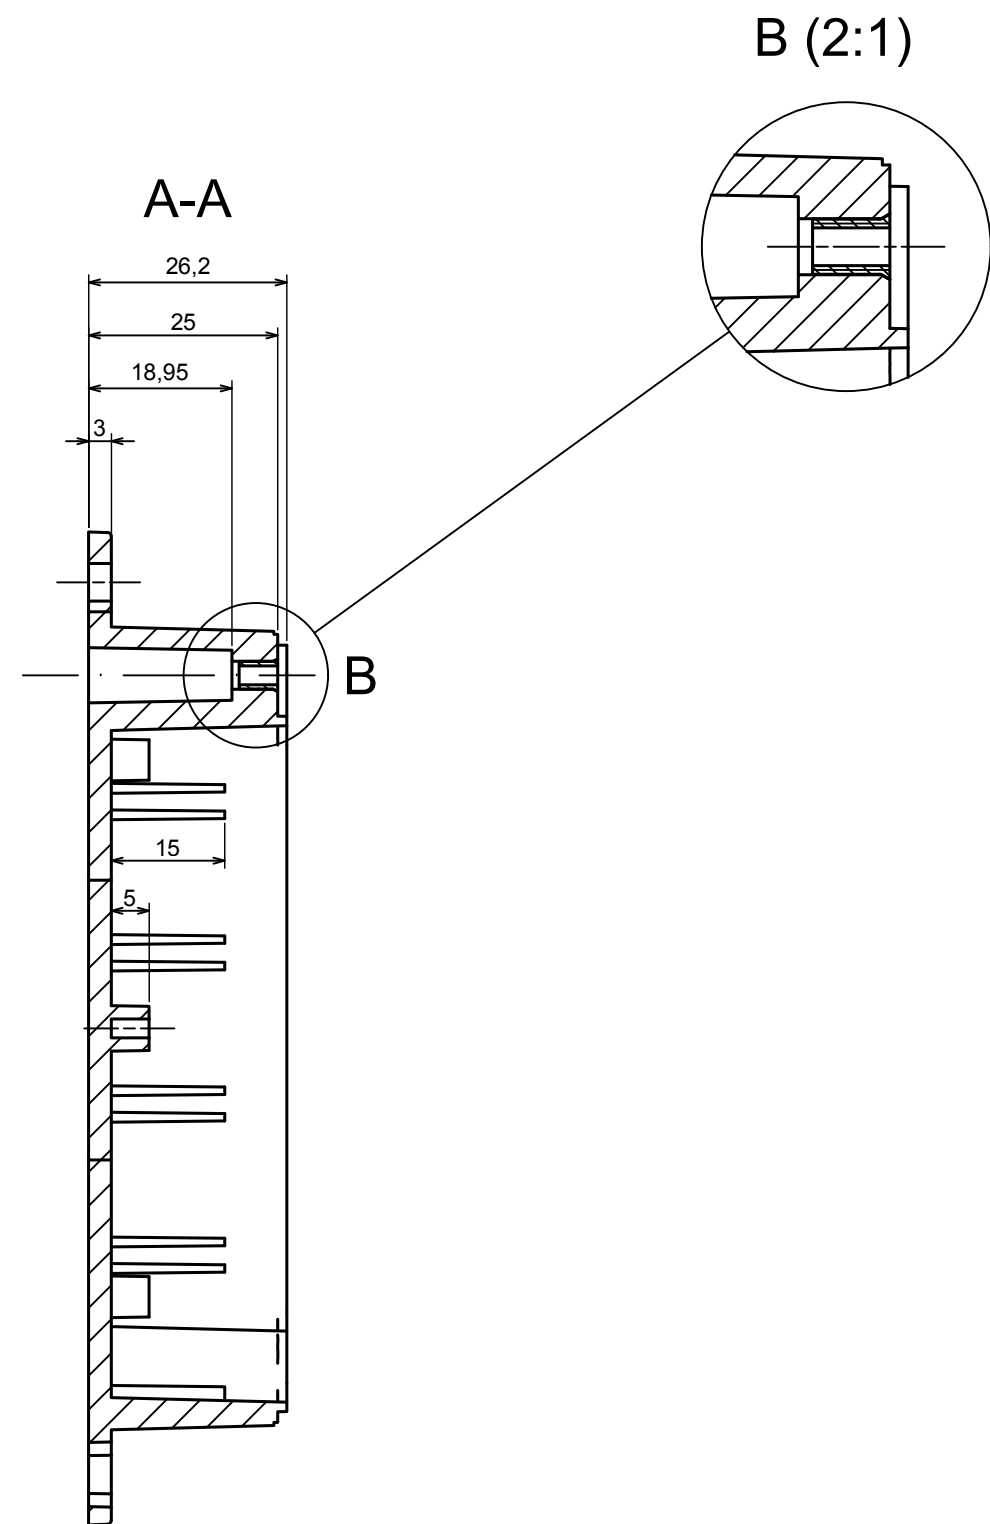

A |

A-A

A |

All rights reserved, Copyright Kradex 2018

Product model Enclosure Z128SU - Assembly

Format: A3 Material: PC, ABS

Scale 1:1 Tolerance: +/- 0.6

All rights reserved, Copyright Kradox 2018		
Product model	Enclosure Z128SU - Base	
Format: A3	Material: PC, ABS	
Scale 1:1	Tolerance: +/- 0.6	

All rights reserved, Copyright Kradox 2018		
Product model	Enclosure Z128SU - Cover	
Format: A3	Material: PC, ABS	
Scale 1:1	Tolerance: +/- 0.6	