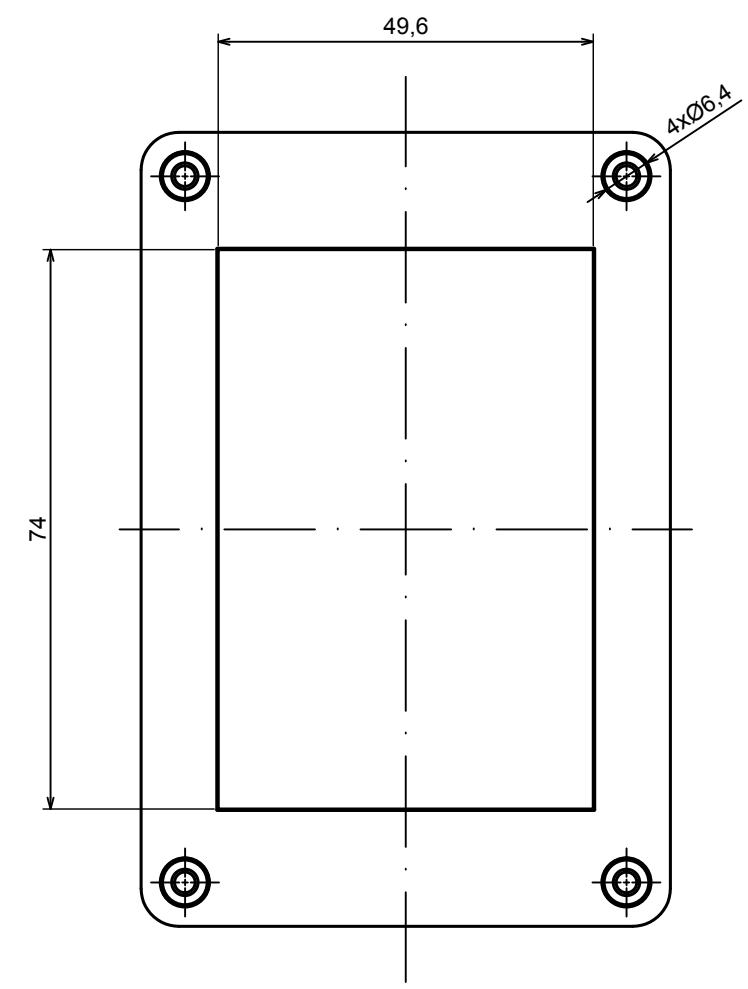

A |

A-A

A |

All rights reserved, Copyright Kradex 2018

Product model Enclosure Z128SU - Assembly

Format: A3 Material: PC, ABS

Scale 1:1 Tolerance: +/- 0.6

All rights reserved, Copyright Kradox 2018		
Product model	Enclosure Z128SU - Base	
Format: A3	Material: PC, ABS	
Scale 1:1	Tolerance: +/- 0.6	

All rights reserved, Copyright Kradox 2018		
Product model	Enclosure Z128SU - Cover	
Format: A3	Material: PC, ABS	
Scale 1:1	Tolerance: +/- 0.6	