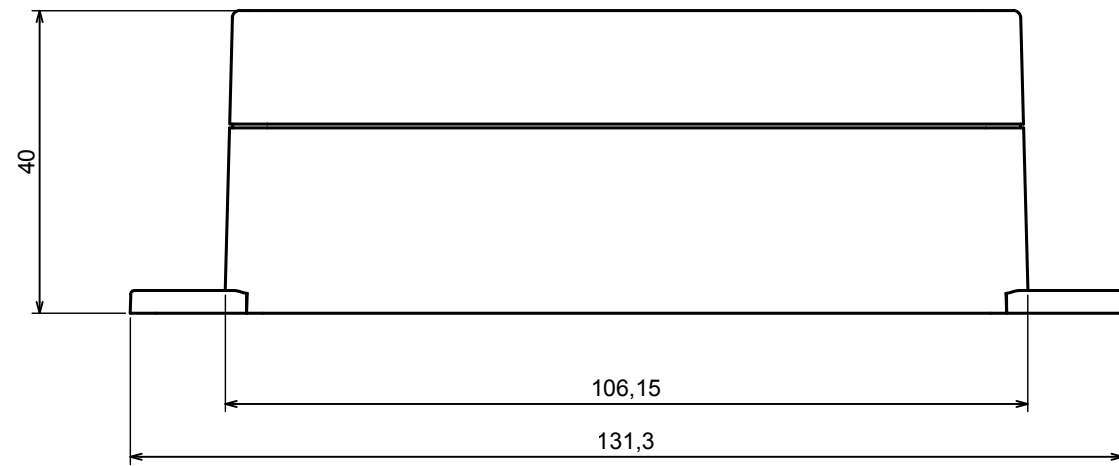

A |

A-A

A |

All rights reserved, Copyright Kradex 2018

Product model Enclosure Z128SU - Assembly

Format: A3 Material: PC, ABS

Scale 1:1 Tolerance: +/- 0.6

All rights reserved, Copyright Kradox 2018		
Product model	Enclosure Z128SU - Base	
Format: A3	Material: PC, ABS	
Scale 1:1	Tolerance: +/- 0.6	

All rights reserved, Copyright Kradox 2018		
Product model	Enclosure Z128SU - Cover	
Format: A3	Material: PC, ABS	
Scale 1:1	Tolerance: +/- 0.6	