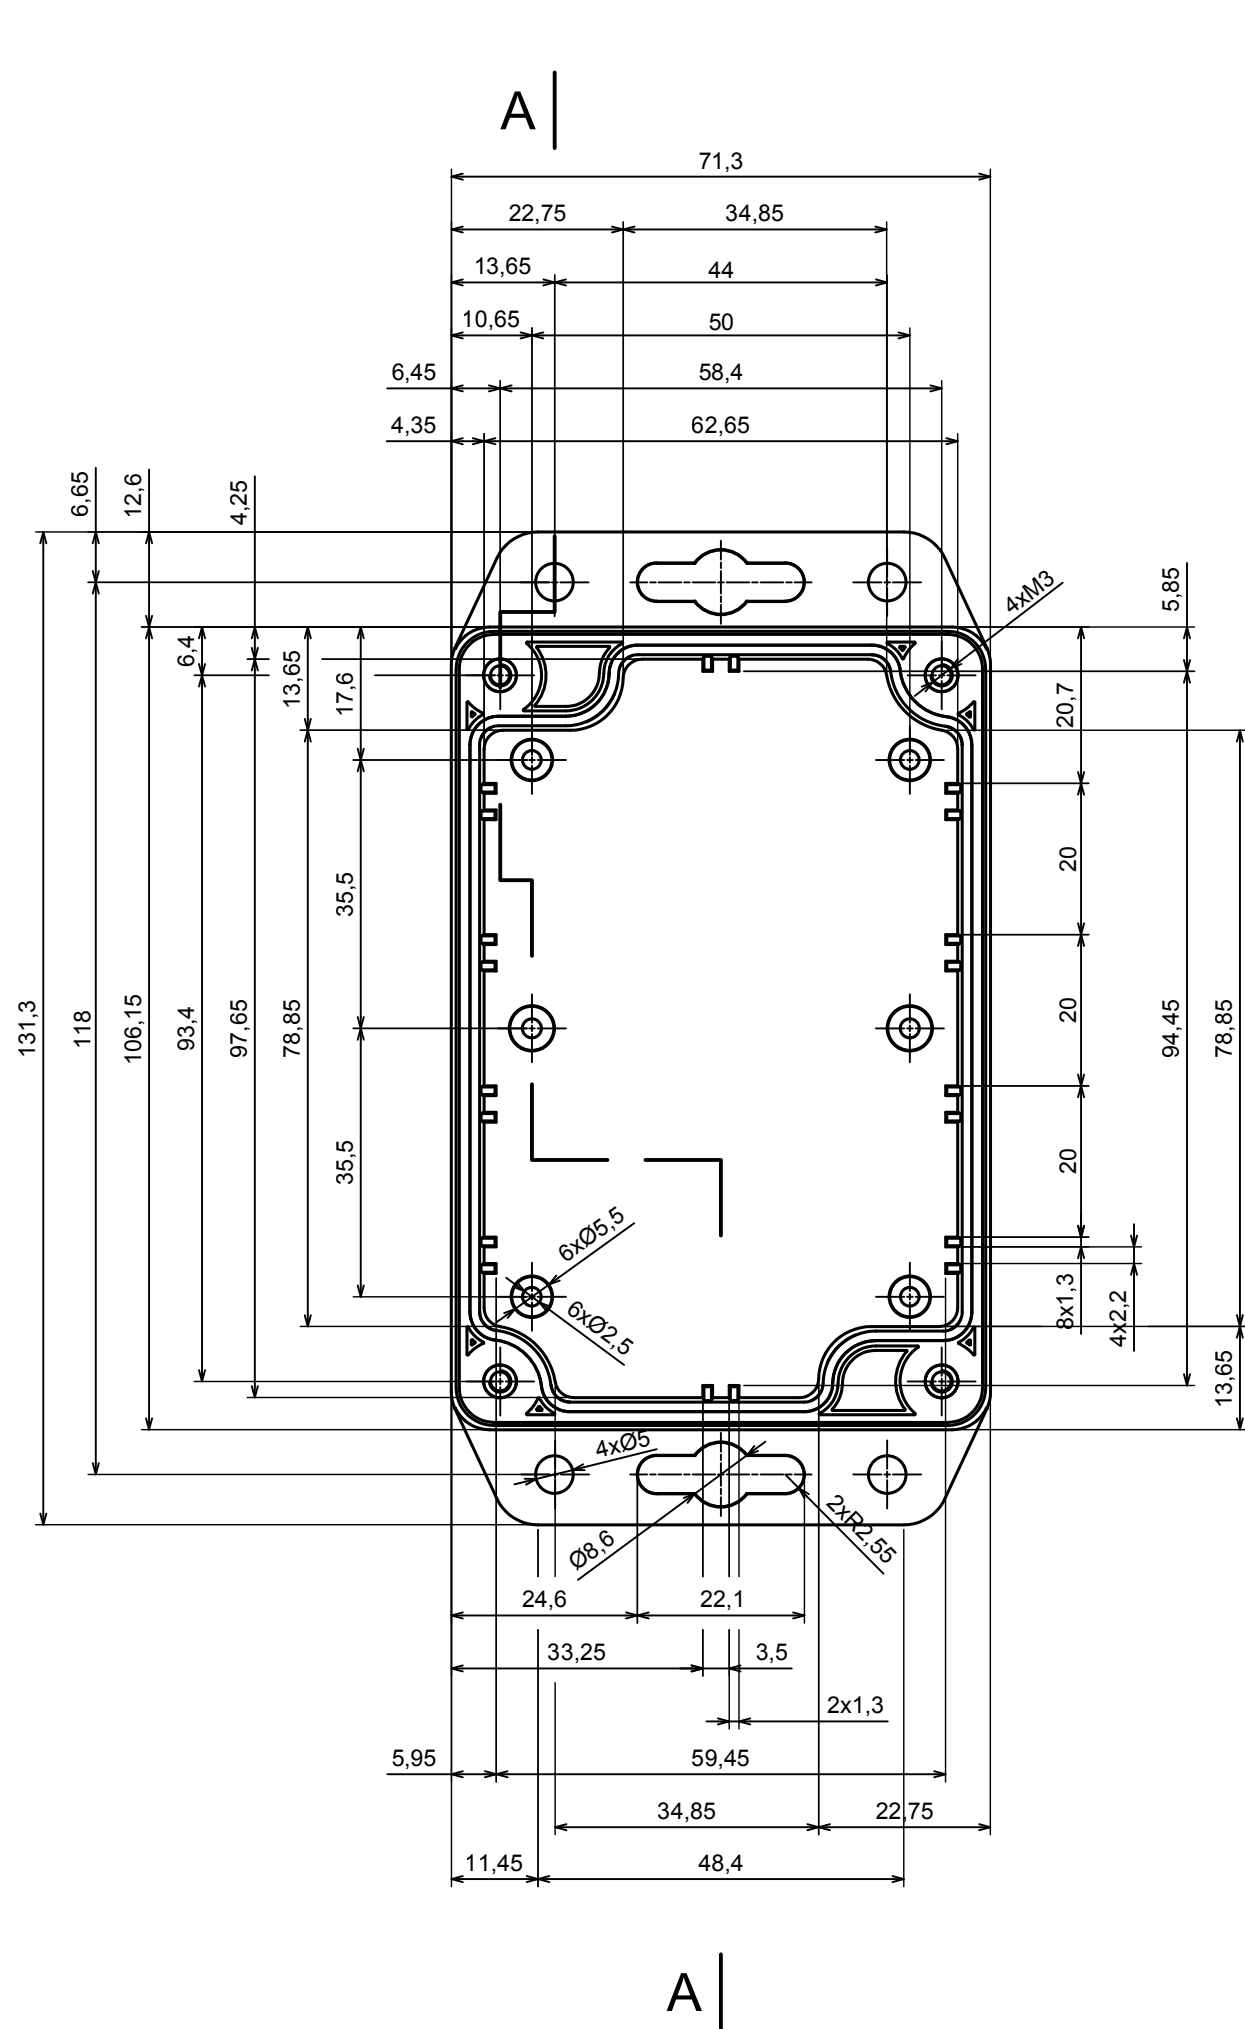

A |

A-A

A |

All rights reserved, Copyright Kradex 2018

Product model Enclosure Z128SU - Assembly

Format: A3 Material: PC, ABS

Scale 1:1 Tolerance: +/- 0.6

All rights reserved, Copyright Kradox 2018		
Product model	Enclosure Z128SU - Base	
Format: A3	Material: PC, ABS	
Scale 1:1	Tolerance: +/- 0.6	

All rights reserved, Copyright Kradox 2018		
Product model	Enclosure Z128SU - Cover	
Format: A3	Material: PC, ABS	
Scale 1:1	Tolerance: +/- 0.6	