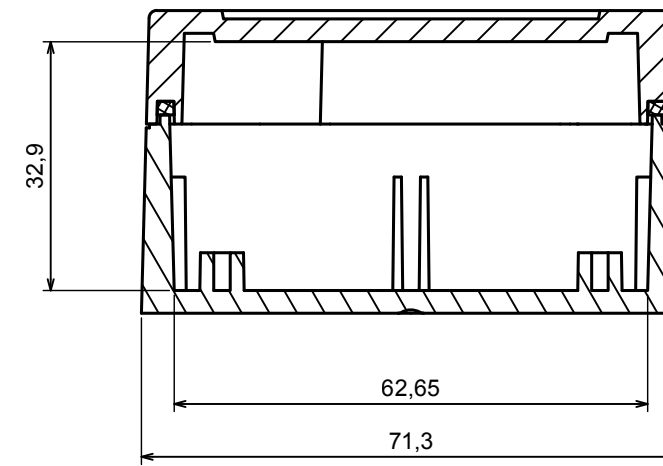

A |

A-A

A |

All rights reserved, Copyright Kradex 2018

Product model Enclosure Z128SU - Assembly

Format: A3 Material: PC, ABS

Scale 1:1 Tolerance: +/- 0.6

All rights reserved, Copyright Kradox 2018		
Product model	Enclosure Z128SU - Base	
Format: A3	Material: PC, ABS	
Scale 1:1	Tolerance: +/- 0.6	

All rights reserved, Copyright Kradox 2018		
Product model	Enclosure Z128SU - Cover	
Format: A3	Material: PC, ABS	
Scale 1:1	Tolerance: +/- 0.6	