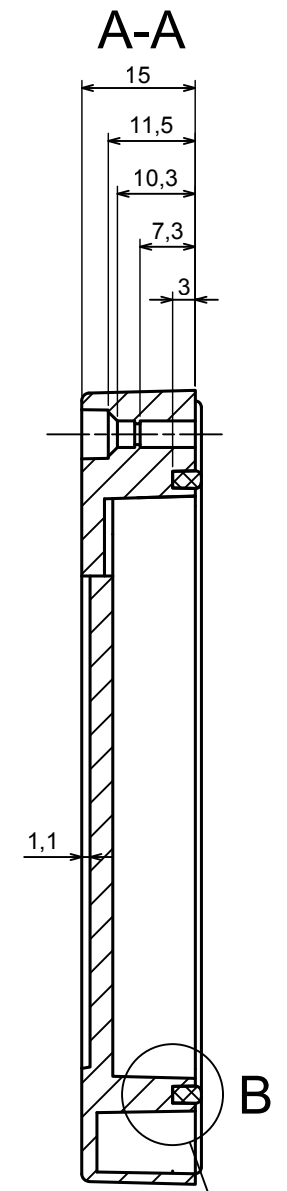

A |

A-A

A |

All rights reserved, Copyright Kradex 2018

Product model Enclosure Z128SU - Assembly

Format: A3 Material: PC, ABS

Scale 1:1 Tolerance: +/- 0.6

All rights reserved, Copyright Kradox 2018		
Product model	Enclosure Z128SU - Base	
Format: A3	Material: PC, ABS	
Scale 1:1	Tolerance: +/- 0.6	

All rights reserved, Copyright Kradox 2018		
Product model	Enclosure Z128SU - Cover	
Format: A3	Material: PC, ABS	
Scale 1:1	Tolerance: +/- 0.6	