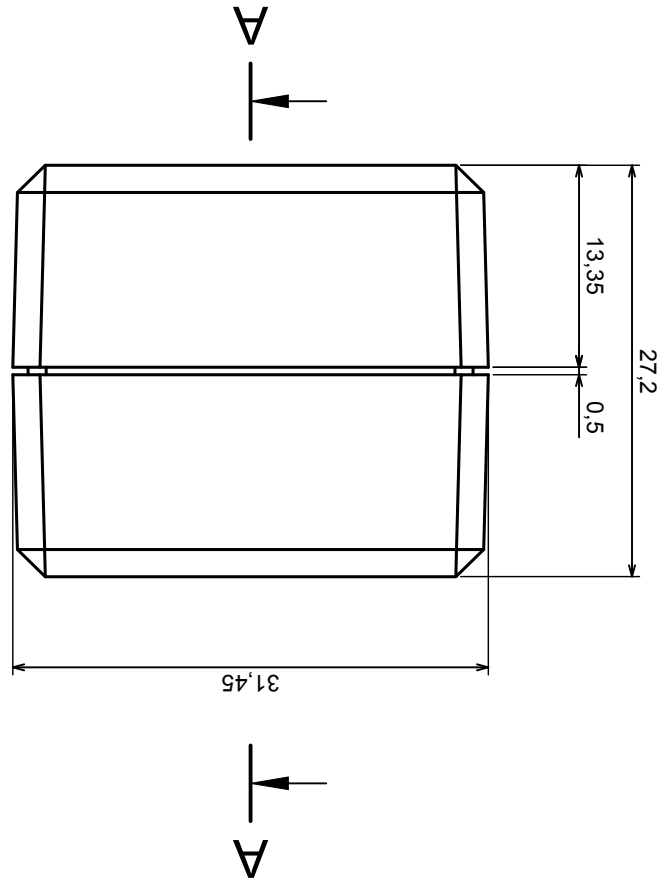

	Tolerance: +/- 0,5	Scale 2:1
	Material: ABS	Format: A3
Product model Z130 - Assembly		
All rights reserved. Copyright Kradex 2019		

Scale 2:1	Tolerance: +/- 0,5
Format: A3	Material: ABS
Product model	Z130 - Base
All rights reserved. Copyright Kradex 2019	

Tolerance: +/- 0,5

Material: ABS

Scale 2:1

Format: A3

Product model: Z130 - Cover

All rights reserved. Copyright Kradex 2019

C

C