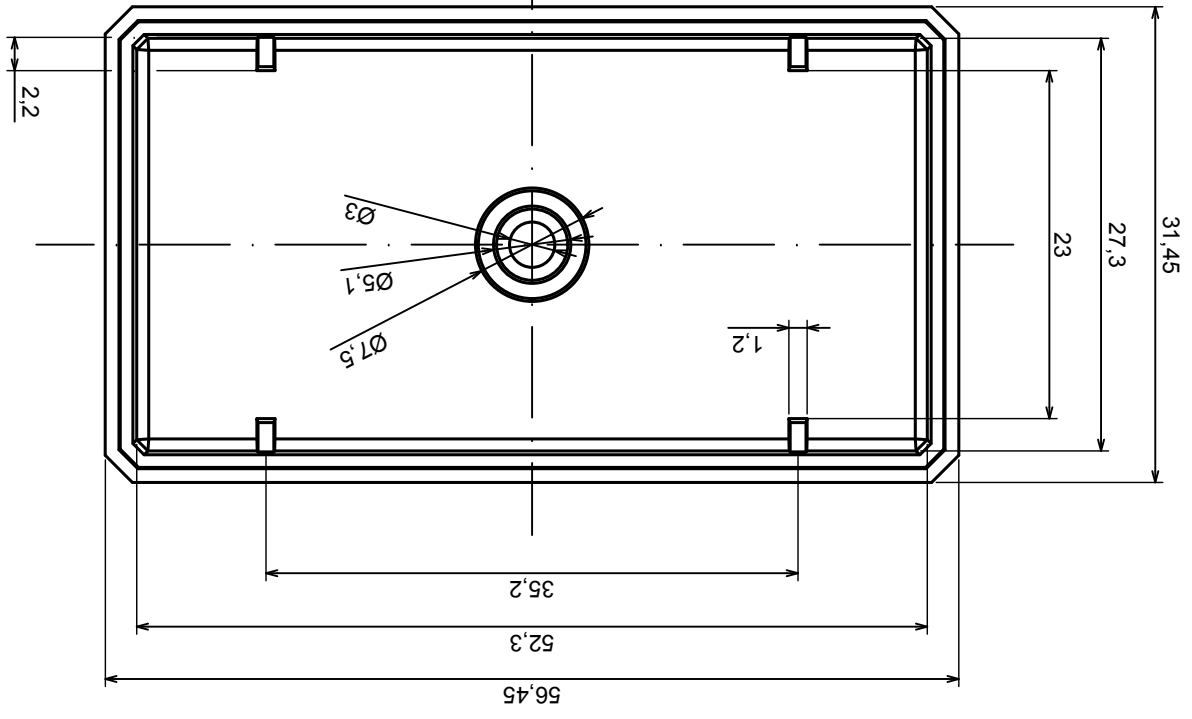

	Tolerance: +/- 0,5	Scale 2:1
	Material: ABS	Format: A3
Product model Z130 - Assembly		
All rights reserved. Copyright Kradex 2019		

Scale 2:1	Tolerance: +/- 0,5
Format: A3	Material: ABS
Product model	Z130 - Base
All rights reserved. Copyright Kradex 2019	

Tolerance: +/- 0,5

Material: ABS

Scale 2:1

Format: A3

Product model: Z130 - Cover

All rights reserved. Copyright Kradex 2019

C

C