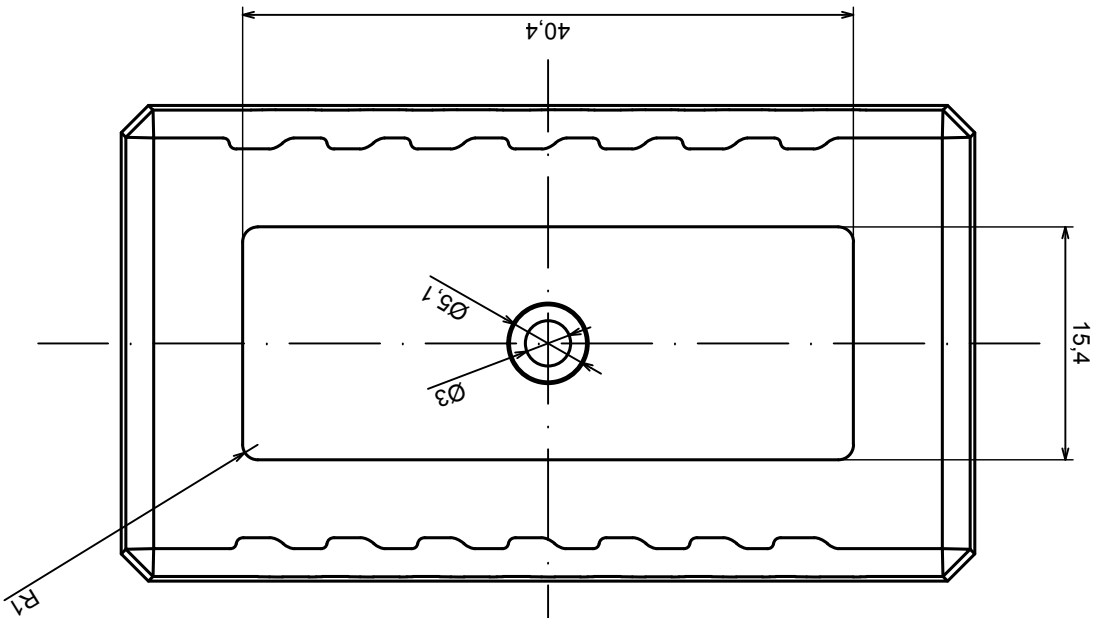

	Tolerance: +/- 0,5	Scale 2:1
	Material: ABS	Format: A3
Product model Z130 - Assembly		
All rights reserved. Copyright Kradex 2019		

Scale 2:1	Tolerance: +/- 0,5
Format: A3	Material: ABS
Product model	Z130 - Base
All rights reserved. Copyright Kradex 2019	

Tolerance: +/- 0,5

Material: ABS

Scale 2:1

Format: A3

Product model: Z130 - Cover

All rights reserved. Copyright Kradex 2019

C

C