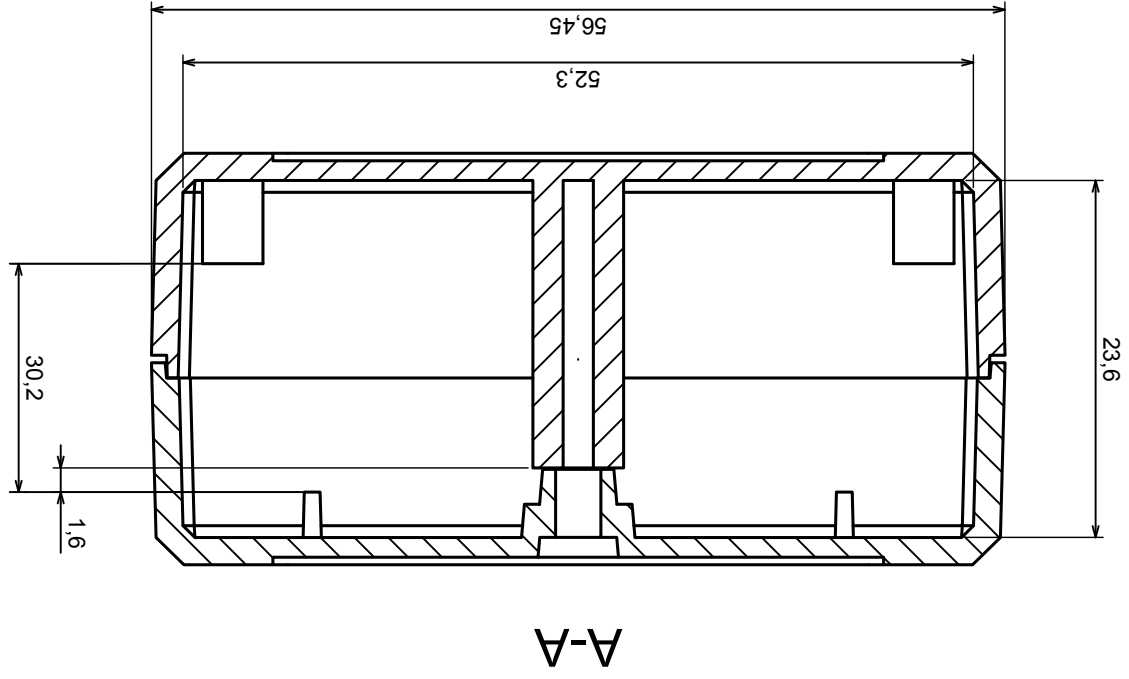

	Tolerance: +/- 0,5	Scale 2:1
	Material: ABS	Format: A3
Product model Z130 - Assembly		
All rights reserved. Copyright Kradex 2019		

Scale 2:1	Tolerance: +/- 0,5
Format: A3	Material: ABS
Product model	Z130 - Base
All rights reserved. Copyright Kradex 2019	

Tolerance: +/- 0,5

Material: ABS

Scale 2:1

Format: A3

Product model: Z130 - Cover

All rights reserved. Copyright Kradex 2019

C

C