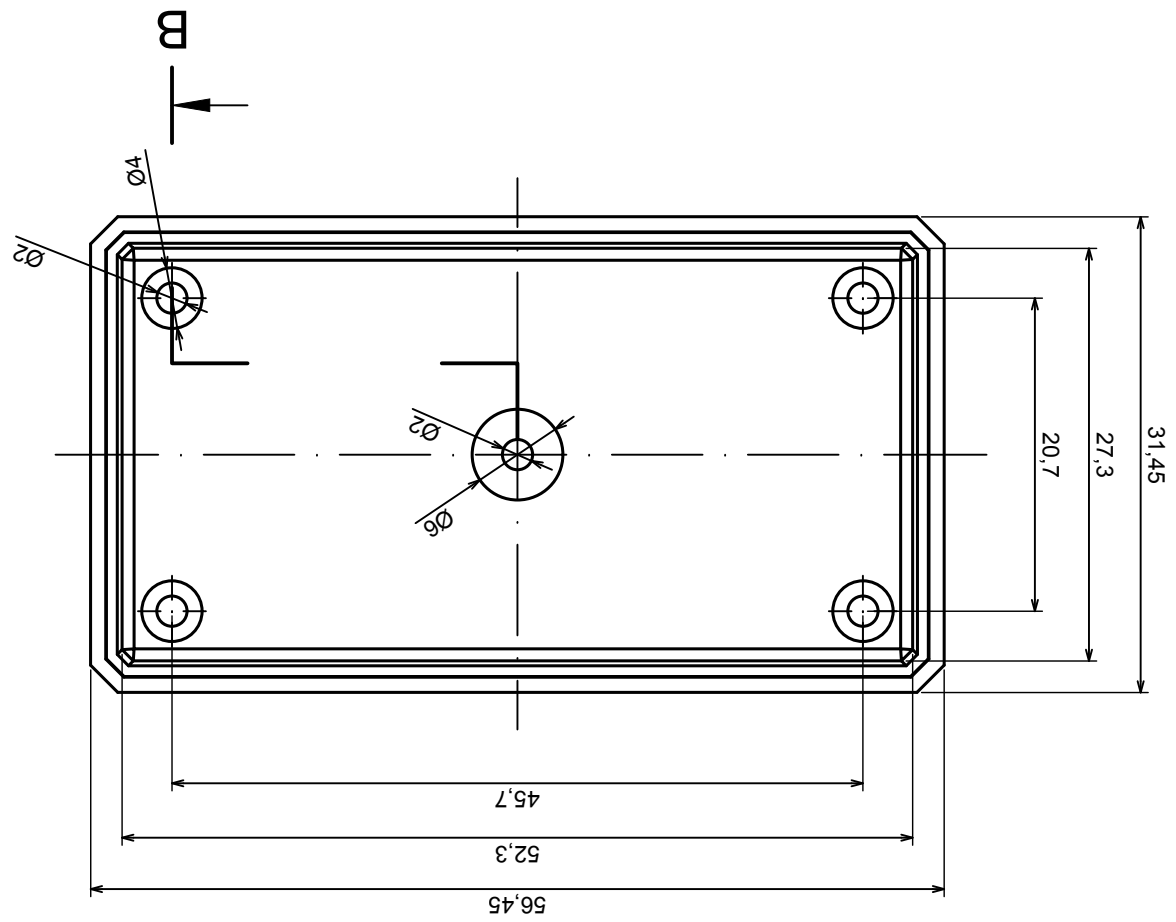

	Tolerance: +/- 0,5	Scale 2:1
	Material: ABS	Format: A3
Product model Z130 - Assembly		
All rights reserved. Copyright Kradex 2019		

Scale 2:1	Tolerance: +/- 0,5
Format: A3	Material: ABS
Product model	Z130 - Base
All rights reserved. Copyright Kradex 2019	

Tolerance: +/- 0,5

Material: ABS

Scale 2:1

Format: A3

Product model: Z130 - Cover

All rights reserved. Copyright Kradex 2019

C

C