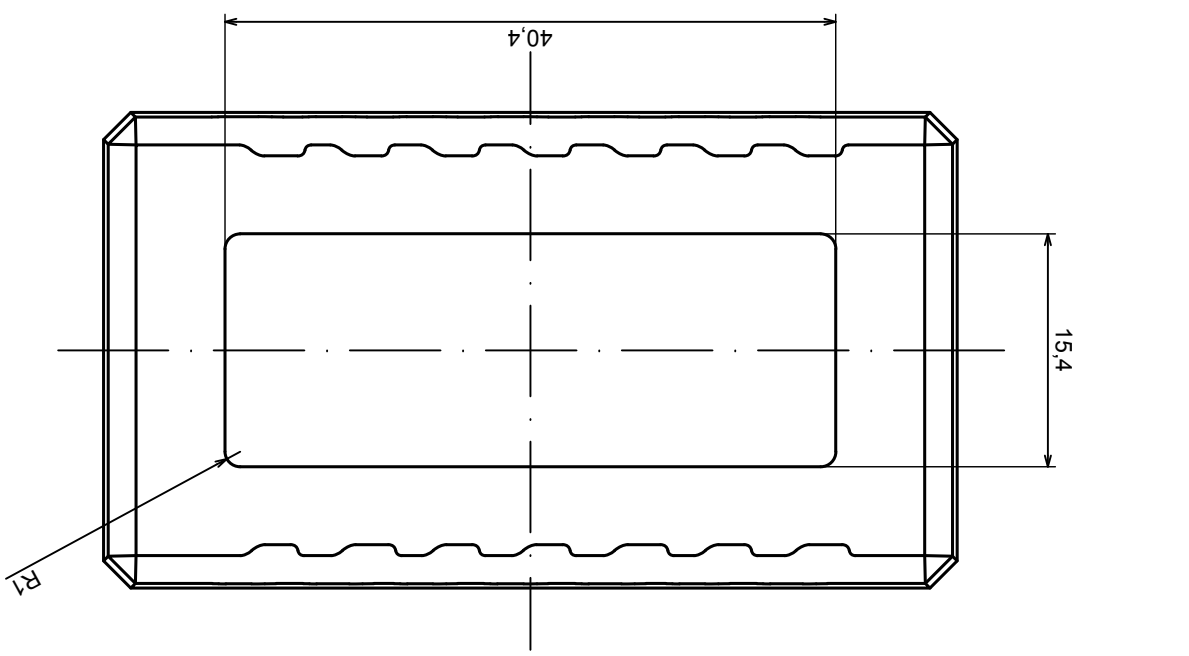

	Tolerance: +/- 0,5	Scale 2:1
	Material: ABS	Format: A3
Product model Z130 - Assembly		
All rights reserved. Copyright Kradex 2019		

Scale 2:1	Tolerance: +/- 0,5
Format: A3	Material: ABS
Product model	Z130 - Base
All rights reserved. Copyright Kradex 2019	

Tolerance: +/- 0,5

Material: ABS

Scale 2:1

Format: A3

Product model: Z130 - Cover

All rights reserved. Copyright Kradex 2019

C

C