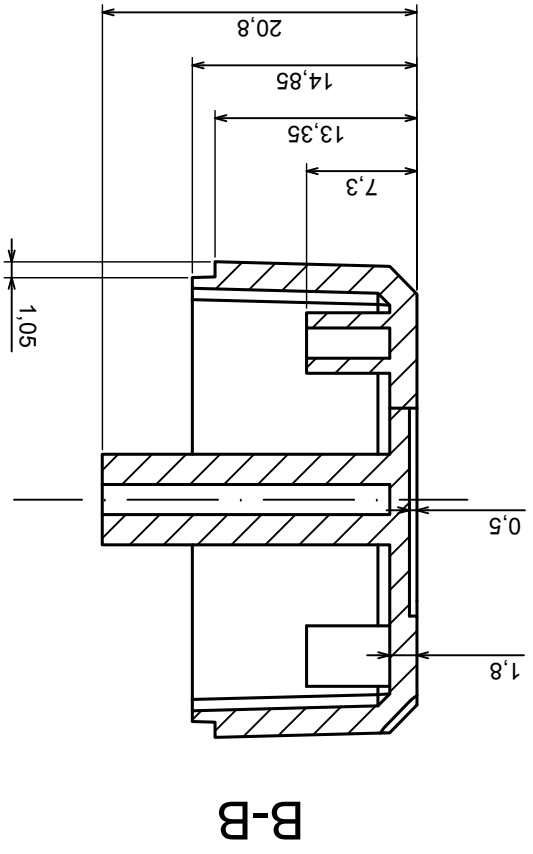

	Tolerance: +/- 0,5	Scale 2:1
	Material: ABS	Format: A3
Product model Z130 - Assembly		
All rights reserved. Copyright Kradex 2019		

Scale 2:1	Tolerance: +/- 0,5
Format: A3	Material: ABS
Product model	Z130 - Base
All rights reserved. Copyright Kradex 2019	

Tolerance: +/- 0,5

Material: ABS

Scale 2:1

Format: A3

Product model: Z130 - Cover

All rights reserved. Copyright Kradex 2019

C

C