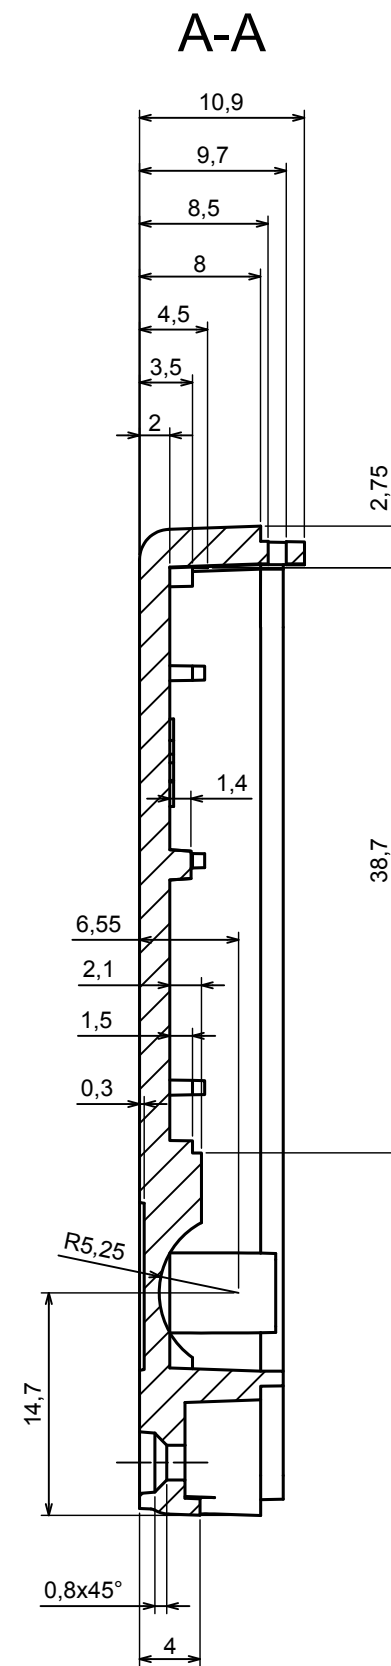

All rights reserved, Copyright Kradox 2021		
Product model	Enclosure Z132 - Assembly	
Format: A3	Material: ABS	
Scale 1:2	Tolerance: +/- 0.5	

All rights reserved, Copyright Kradox 2021

Product model Enclosure Z132 - Base

Format: A3 Material: ABS

Scale 1:2 Tolerance: +/- 0.5

All rights reserved, Copyright Kradox 2021

Product model Enclosure Z132 - Cover

Format: A3 Material: ABS

Scale 1:2 Tolerance: +/- 0.5

A-A

All rights reserved, Copyright Kradex 2021

Product model: Enclosure Z132 - Buttons

Format: A3 Material: ABS

Scale 1:2 Tolerance: +/- 0.5

X-ON Electronics

Largest Supplier of Electrical and Electronic Components

Click to view similar products for [Switch Fixings](#) category: