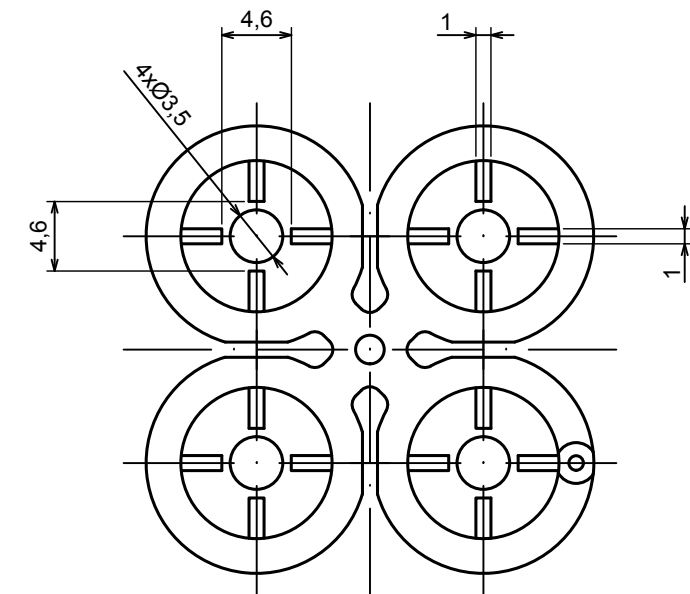

Format: A3 Material: ABS

Scale 1:2 Tolerance: +/- 0.5

All rights reserved, Copyright Kradox 2021

Product model Enclosure Z132 - Cover

Format: A3 Material: ABS

Scale 1:2 Tolerance: +/- 0.5

A-A

All rights reserved, Copyright Kradex 2021

Product model: Enclosure Z132 - Buttons

Format: A3 Material: ABS

Scale 1:2 Tolerance: +/- 0.5

X-ON Electronics

Largest Supplier of Electrical and Electronic Components

Click to view similar products for [Switch Fixings](#) category: