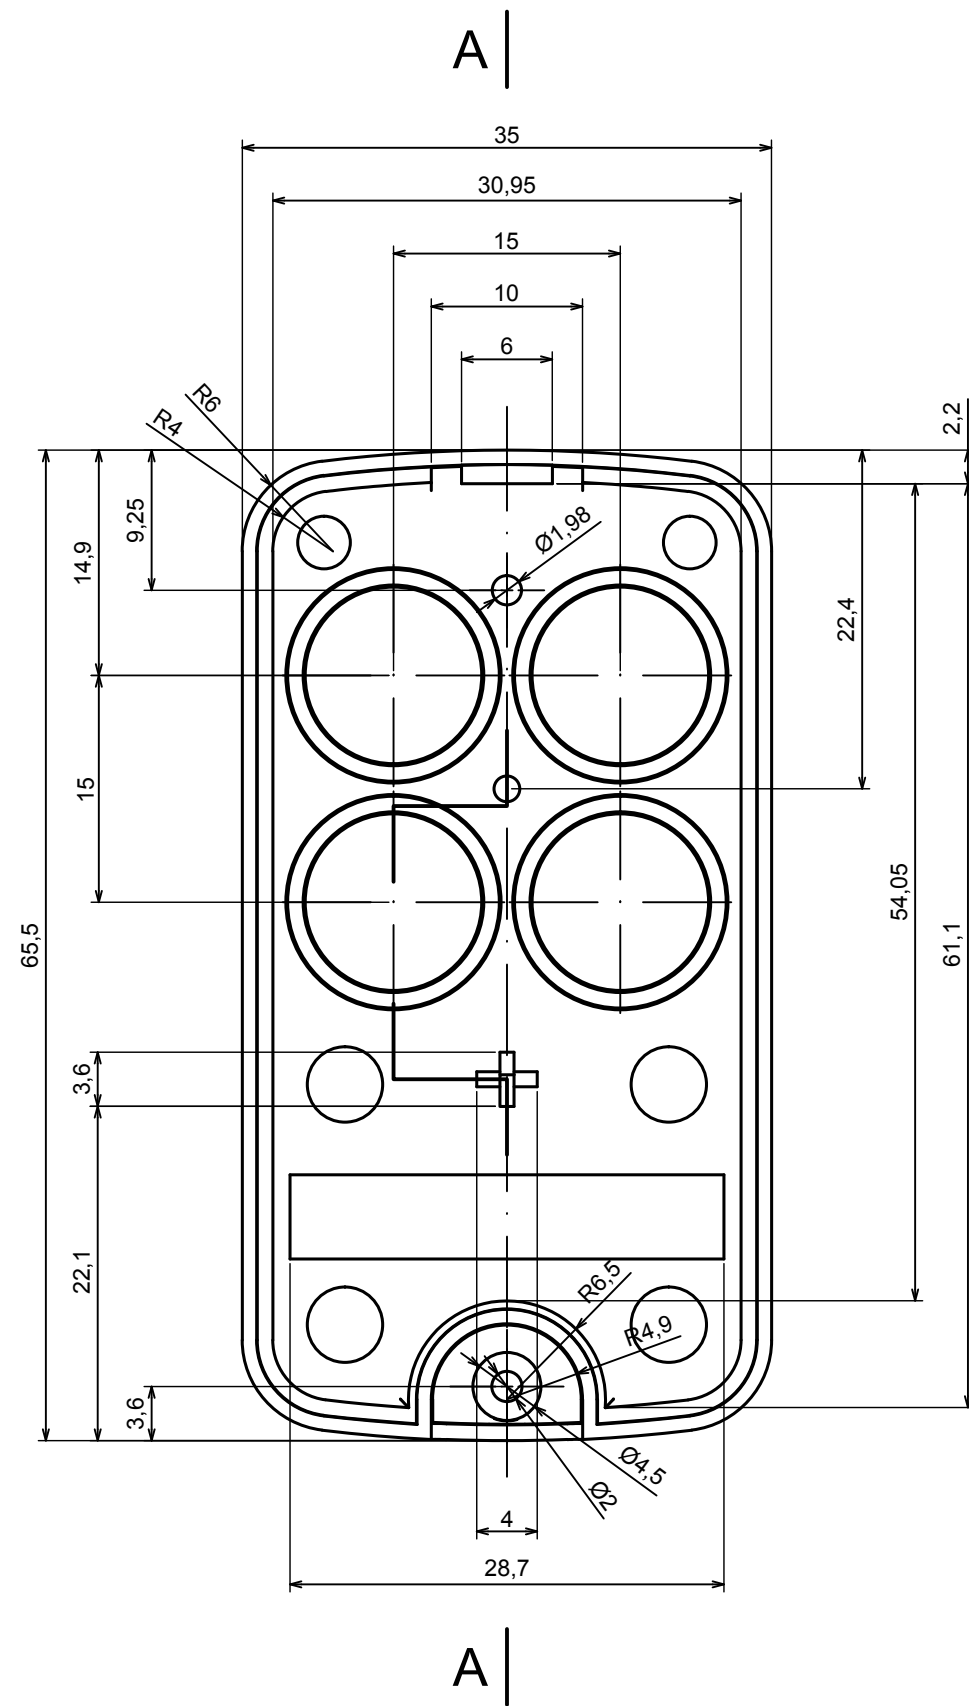

All rights reserved, Copyright Kradox 2021		
Product model	Enclosure Z132 - Assembly	
Format: A3	Material: ABS	
Scale 1:2	Tolerance: +/- 0.5	

All rights reserved, Copyright Kradox 2021

Product model Enclosure Z132 - Base

Format: A3 Material: ABS

Scale 1:2 Tolerance: +/- 0.5

All rights reserved, Copyright Kradox 2021

Product model Enclosure Z132 - Cover

Format: A3 Material: ABS

Scale 1:2 Tolerance: +/- 0.5

A-A

All rights reserved, Copyright Kradex 2021

Product model: Enclosure Z132 - Buttons

Format: A3 Material: ABS

Scale 1:2 Tolerance: +/- 0.5

X-ON Electronics

Largest Supplier of Electrical and Electronic Components

Click to view similar products for [Switch Fixings](#) category: