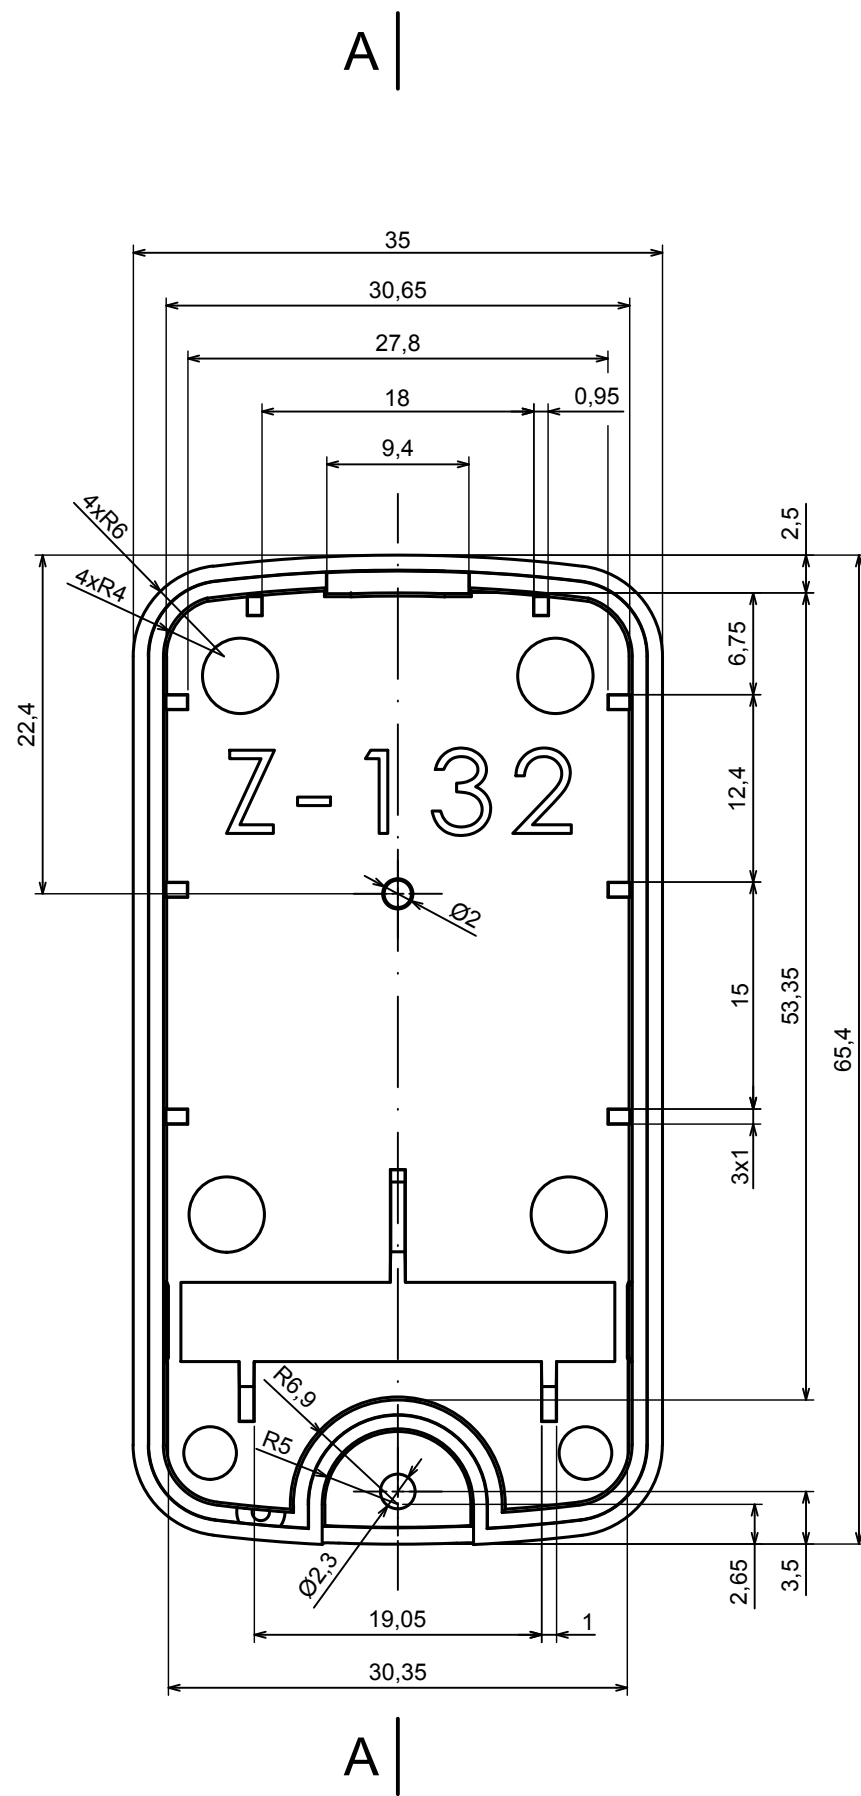

All rights reserved, Copyright Kradox 2021		
Product model	Enclosure Z132 - Assembly	
Format: A3	Material: ABS	
Scale 1:2	Tolerance: +/- 0.5	

All rights reserved, Copyright Kradox 2021

Product model Enclosure Z132 - Base

Format: A3 Material: ABS

Scale 1:2 Tolerance: +/- 0.5

All rights reserved, Copyright Kradox 2021

Product model Enclosure Z132 - Cover

Format: A3 Material: ABS

Scale 1:2 Tolerance: +/- 0.5

A-A

All rights reserved, Copyright Kradex 2021

Product model: Enclosure Z132 - Buttons

Format: A3 Material: ABS

Scale 1:2 Tolerance: +/- 0.5

X-ON Electronics

Largest Supplier of Electrical and Electronic Components

Click to view similar products for [Switch Fixings](#) category: