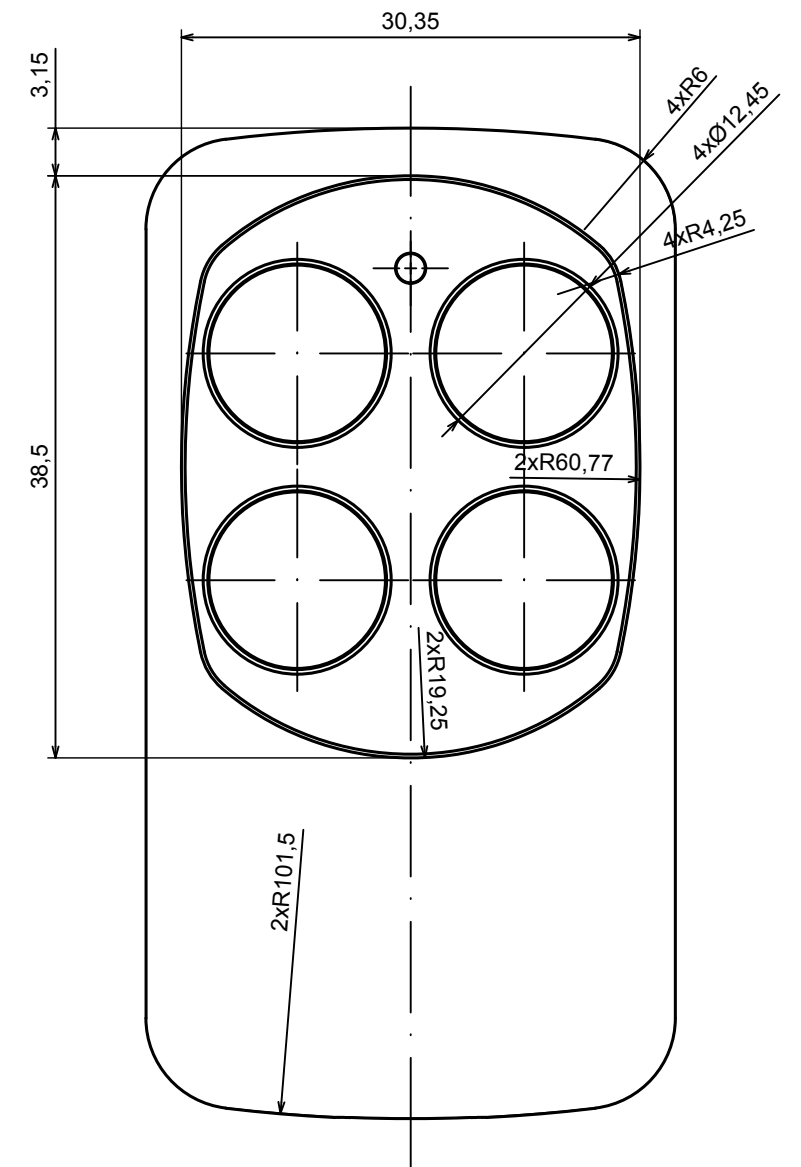

All rights reserved, Copyright Kradox 2021		
Product model	Enclosure Z132 - Assembly	
Format: A3	Material: ABS	
Scale 1:2	Tolerance: +/- 0.5	

All rights reserved, Copyright Kradox 2021

Product model Enclosure Z132 - Base

Format: A3 Material: ABS

Scale 1:2 Tolerance: +/- 0.5

All rights reserved, Copyright Kradox 2021

Product model Enclosure Z132 - Cover

Format: A3 Material: ABS

Scale 1:2 Tolerance: +/- 0.5

A-A

All rights reserved, Copyright Kradex 2021

Product model: Enclosure Z132 - Buttons

Format: A3 Material: ABS

Scale 1:2 Tolerance: +/- 0.5

X-ON Electronics

Largest Supplier of Electrical and Electronic Components

Click to view similar products for [Switch Fixings](#) category: