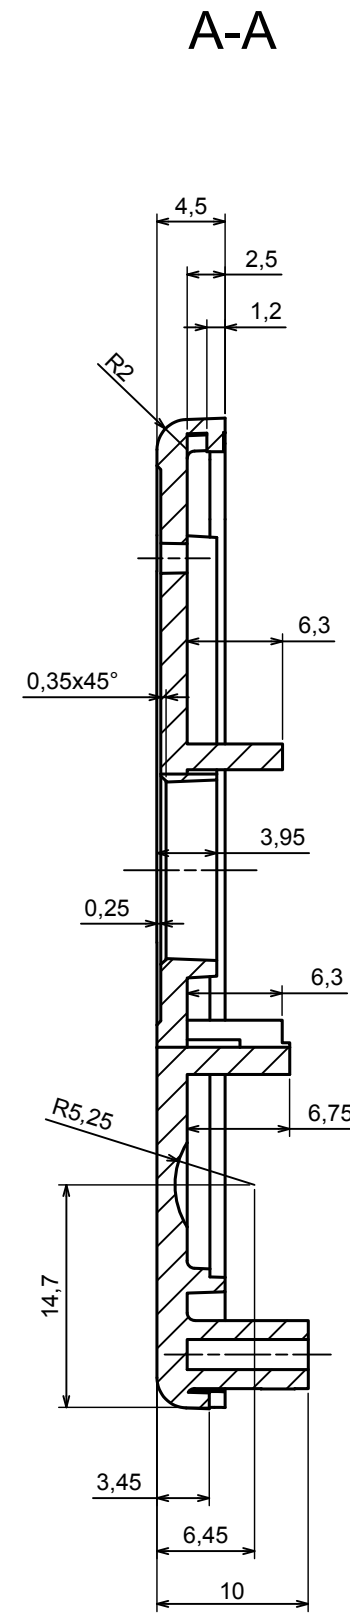

All rights reserved, Copyright Kradox 2021		
Product model	Enclosure Z132 - Assembly	
Format: A3	Material: ABS	
Scale 1:2	Tolerance: +/- 0.5	

All rights reserved, Copyright Kradox 2021

Product model Enclosure Z132 - Base

Format: A3 Material: ABS

Scale 1:2 Tolerance: +/- 0.5

All rights reserved, Copyright Kradox 2021

Product model Enclosure Z132 - Cover

Format: A3 Material: ABS

Scale 1:2 Tolerance: +/- 0.5

A-A

All rights reserved, Copyright Kradex 2021

Product model: Enclosure Z132 - Buttons

Format: A3 Material: ABS

Scale 1:2 Tolerance: +/- 0.5

X-ON Electronics

Largest Supplier of Electrical and Electronic Components

Click to view similar products for [Switch Fixings](#) category: