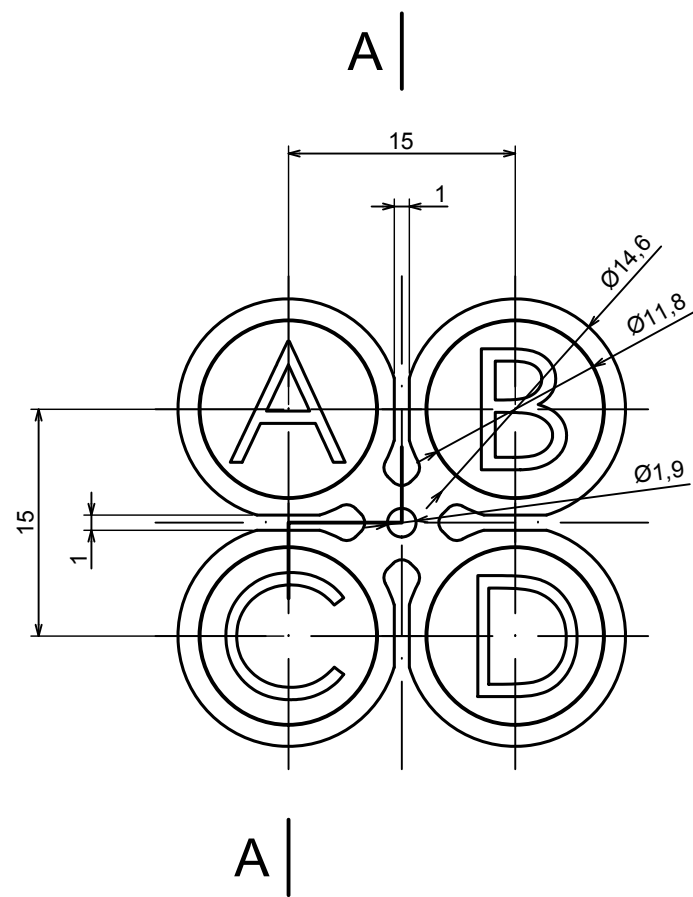

All rights reserved, Copyright Kradox 2021		
Product model	Enclosure Z132 - Assembly	
Format: A3	Material: ABS	
Scale 1:2	Tolerance: +/- 0.5	

All rights reserved, Copyright Kradox 2021

Product model Enclosure Z132 - Base

Format: A3 Material: ABS

Scale 1:2 Tolerance: +/- 0.5

All rights reserved, Copyright Kradox 2021

Product model Enclosure Z132 - Cover

Format: A3 Material: ABS

Scale 1:2 Tolerance: +/- 0.5

A-A

All rights reserved, Copyright Kradex 2021

Product model: Enclosure Z132 - Buttons

Format: A3 Material: ABS

Scale 1:2 Tolerance: +/- 0.5

X-ON Electronics

Largest Supplier of Electrical and Electronic Components

Click to view similar products for [Switch Fixings](#) category: