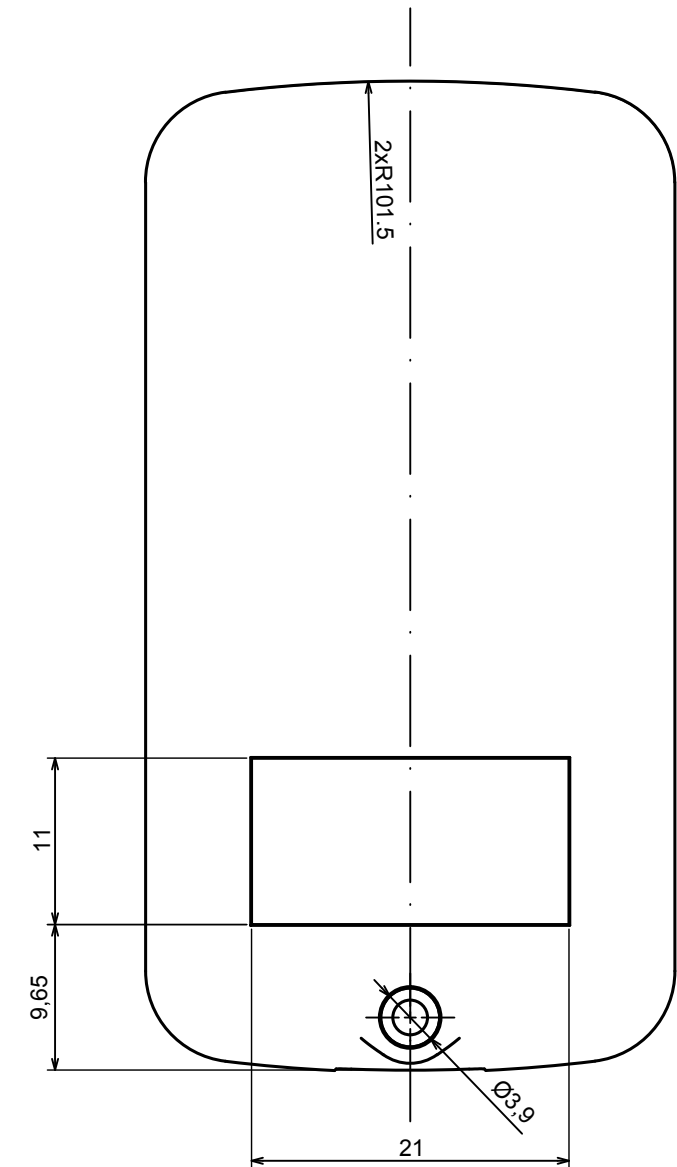

All rights reserved, Copyright Kradox 2021		
Product model	Enclosure Z132 - Assembly	
Format: A3	Material: ABS	
Scale 1:2	Tolerance: +/- 0.5	

All rights reserved, Copyright Kradox 2021

Product model Enclosure Z132 - Base

Format: A3 Material: ABS

Scale 1:2 Tolerance: +/- 0.5

All rights reserved, Copyright Kradox 2021

Product model Enclosure Z132 - Cover

Format: A3 Material: ABS

Scale 1:2 Tolerance: +/- 0.5

A-A

All rights reserved, Copyright Kradex 2021

Product model: Enclosure Z132 - Buttons

Format: A3 Material: ABS

Scale 1:2 Tolerance: +/- 0.5

X-ON Electronics

Largest Supplier of Electrical and Electronic Components

Click to view similar products for [Switch Fixings](#) category: