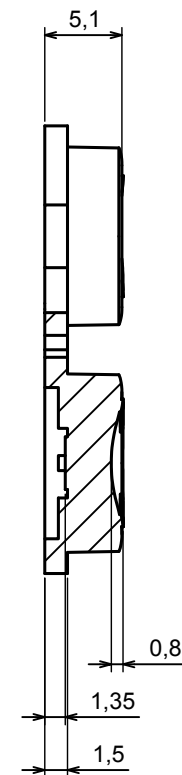

All rights reserved, Copyright Kradox 2021		
Product model	Enclosure Z132 - Assembly	
Format: A3	Material: ABS	
Scale 1:2	Tolerance: +/- 0.5	

All rights reserved, Copyright Kradox 2021

Product model Enclosure Z132 - Base

Format: A3 Material: ABS

Scale 1:2 Tolerance: +/- 0.5

All rights reserved, Copyright Kradox 2021

Product model Enclosure Z132 - Cover

Format: A3 Material: ABS

Scale 1:2 Tolerance: +/- 0.5

A-A

All rights reserved, Copyright Kradex 2021

Product model: Enclosure Z132 - Buttons

Format: A3 Material: ABS

Scale 1:2 Tolerance: +/- 0.5

X-ON Electronics

Largest Supplier of Electrical and Electronic Components

Click to view similar products for [Switch Fixings](#) category: