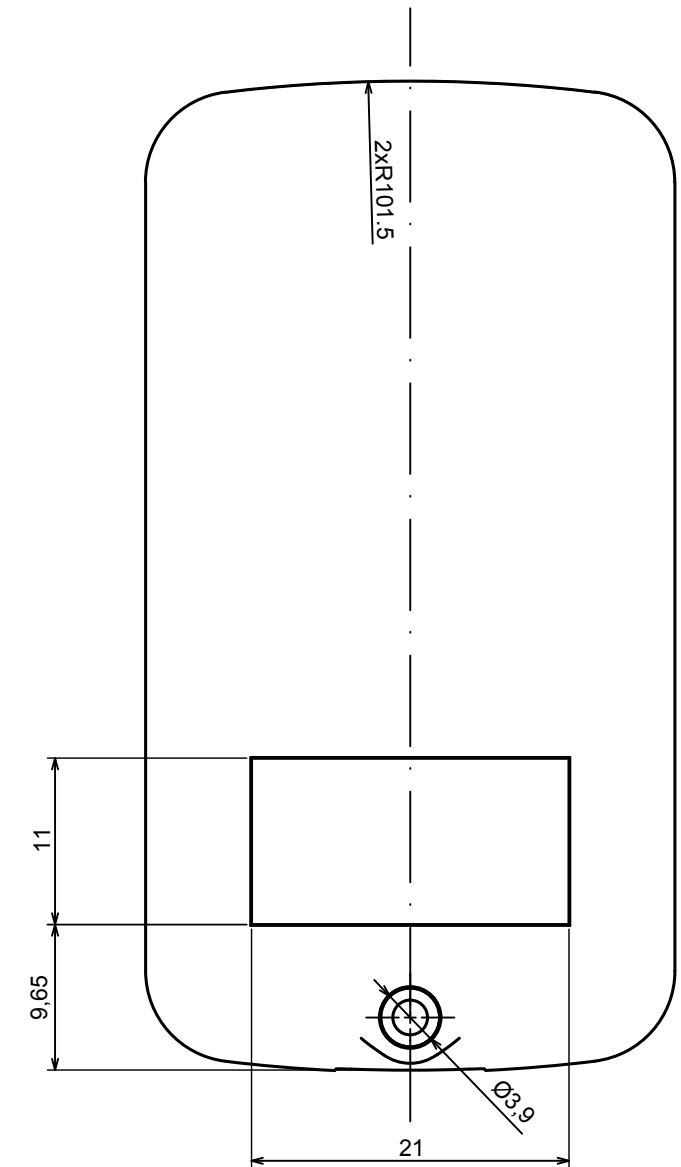

All rights reserved, Copyright Kradex 2021		
Product model	Enclosure Z132 - Assembly	
Format: A3	Material: ABS	
Scale 1:2	Tolerance: +/- 0.5	

All rights reserved, Copyright Kradox 2021

Product model Enclosure Z132 - Base

Format: A3 Material: ABS

Scale 1:2 Tolerance: +/- 0.5

All rights reserved, Copyright Kradox 2021

Product model: Enclosure Z132 - Cover

Format: A3 Material: ABS

Scale 1:2 Tolerance: +/- 0.5

A-A

All rights reserved, Copyright Kradox 2021

Product model: Enclosure Z132 - Buttons

Format: A3 Material: ABS

Scale 1:2 Tolerance: +/- 0.5

X-ON Electronics

Largest Supplier of Electrical and Electronic Components

Click to view similar products for [Switch Fixings](#) category: