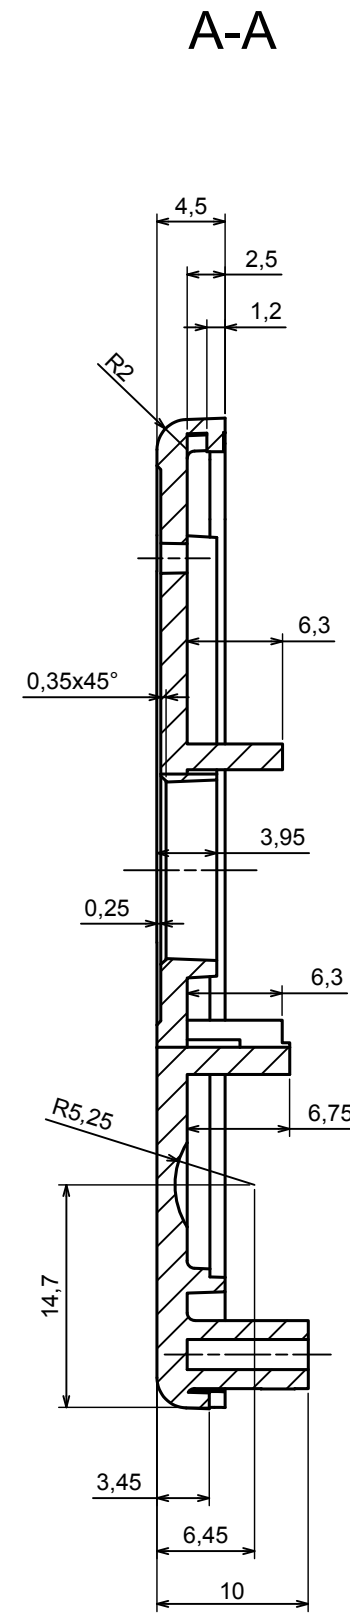

All rights reserved, Copyright Kradex 2021		
Product model	Enclosure Z132 - Assembly	
Format: A3	Material: ABS	
Scale 1:2	Tolerance: +/- 0.5	

All rights reserved, Copyright Kradox 2021

Product model Enclosure Z132 - Base

Format: A3 Material: ABS

Scale 1:2 Tolerance: +/- 0.5

All rights reserved, Copyright Kradox 2021

Product model: Enclosure Z132 - Cover

Format: A3 Material: ABS

Scale 1:2 Tolerance: +/- 0.5

A-A

All rights reserved, Copyright Kradox 2021

Product model: Enclosure Z132 - Buttons

Format: A3 Material: ABS

Scale 1:2 Tolerance: +/- 0.5

X-ON Electronics

Largest Supplier of Electrical and Electronic Components

Click to view similar products for [Switch Fixings](#) category: