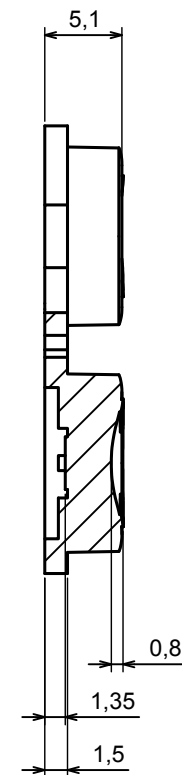

All rights reserved, Copyright Kradox 2021

Product model: Enclosure Z132 - Assembly

Format: A3 Material: ABS

Scale 1:2 Tolerance: +/- 0.5

All rights reserved, Copyright Kradox 2021

Product model Enclosure Z132 - Base

Format: A3 Material: ABS

Scale 1:2 Tolerance: +/- 0.5

All rights reserved, Copyright Kradox 2021

Product model: Enclosure Z132 - Cover

Format: A3 Material: ABS

Scale 1:2 Tolerance: +/- 0.5

A-A

All rights reserved, Copyright Kradox 2021

Product model: Enclosure Z132 - Buttons

Format: A3 Material: ABS

Scale 1:2 Tolerance: +/- 0.5

X-ON Electronics

Largest Supplier of Electrical and Electronic Components

Click to view similar products for [Switch Fixings](#) category: