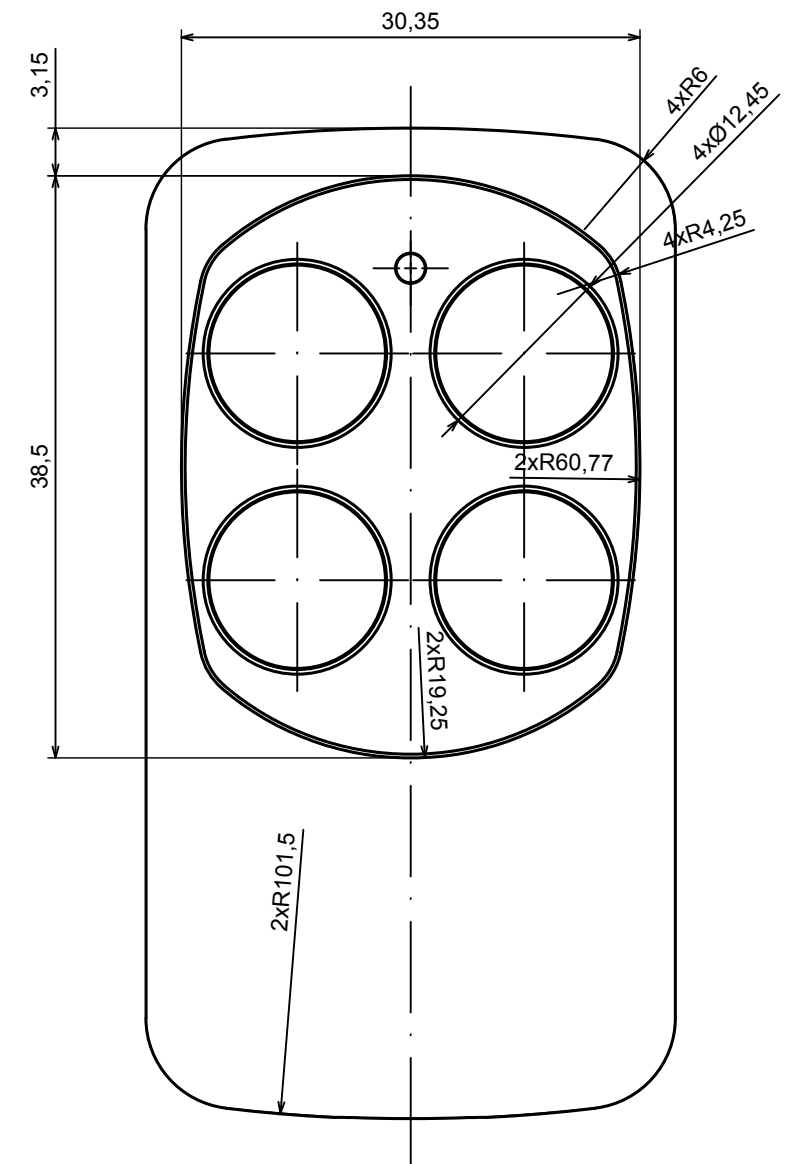

All rights reserved, Copyright Kradox 2021

Product model: Enclosure Z132 - Assembly

Format: A3 Material: ABS

Scale 1:2 Tolerance: +/- 0.5

All rights reserved, Copyright Kradox 2021

Product model Enclosure Z132 - Base

Format: A3 Material: ABS

Scale 1:2 Tolerance: +/- 0.5

All rights reserved, Copyright Kradox 2021

Product model: Enclosure Z132 - Cover

Format: A3 Material: ABS

Scale 1:2 Tolerance: +/- 0.5

A-A

All rights reserved, Copyright Kradox 2021

Product model: Enclosure Z132 - Buttons

Format: A3 Material: ABS

Scale 1:2 Tolerance: +/- 0.5

X-ON Electronics

Largest Supplier of Electrical and Electronic Components

Click to view similar products for [Switch Fixings](#) category: