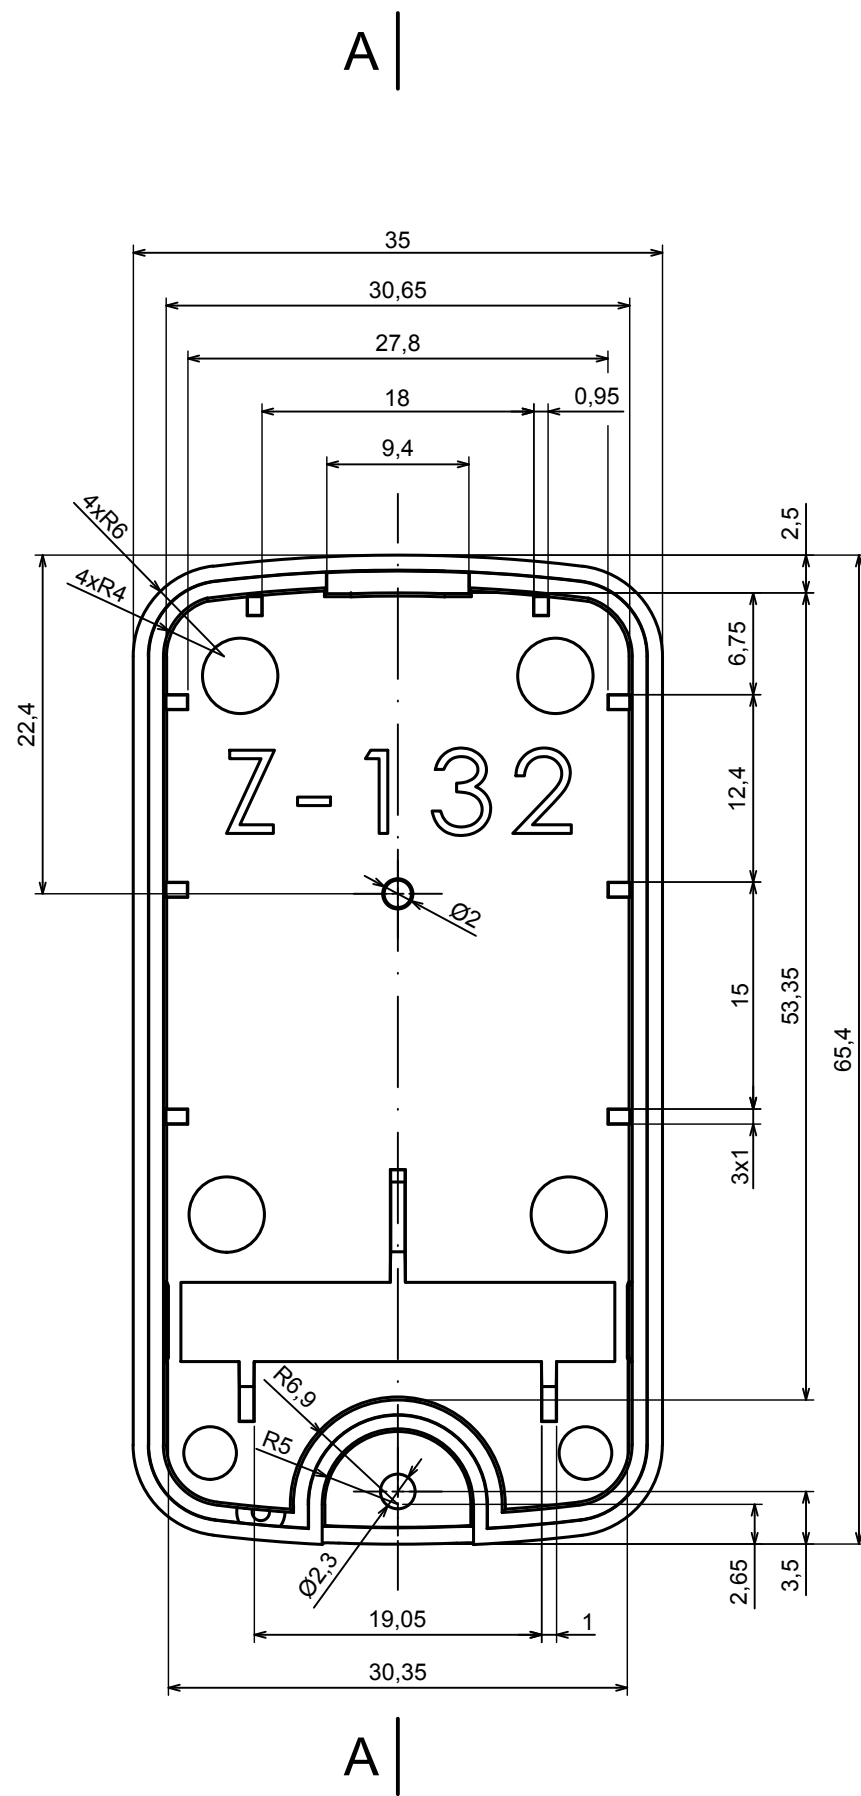

All rights reserved, Copyright Kradox 2021

Product model: Enclosure Z132 - Assembly

Format: A3 Material: ABS

Scale 1:2 Tolerance: +/- 0.5

All rights reserved, Copyright Kradox 2021

Product model Enclosure Z132 - Base

Format: A3 Material: ABS

Scale 1:2 Tolerance: +/- 0.5

All rights reserved, Copyright Kradox 2021

Product model: Enclosure Z132 - Cover

Format: A3 Material: ABS

Scale 1:2 Tolerance: +/- 0.5

A-A

All rights reserved, Copyright Kradox 2021

Product model: Enclosure Z132 - Buttons

Format: A3 Material: ABS

Scale 1:2 Tolerance: +/- 0.5

X-ON Electronics

Largest Supplier of Electrical and Electronic Components

Click to view similar products for [Switch Fixings](#) category: