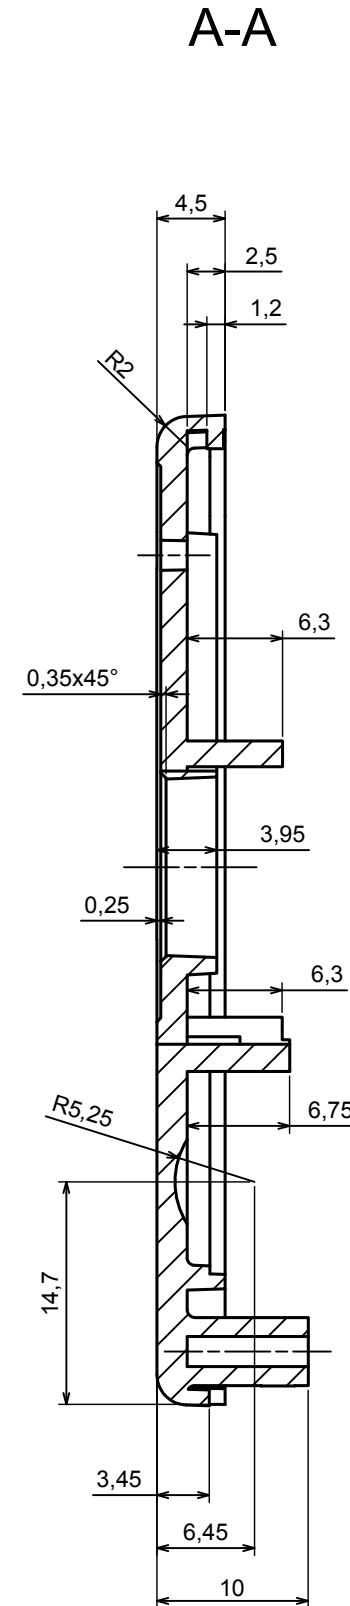

All rights reserved, Copyright Kradox 2021

Product model: Enclosure Z132 - Assembly

Format: A3 Material: ABS

Scale 1:2 Tolerance: +/- 0.5

All rights reserved, Copyright Kradox 2021

Product model Enclosure Z132 - Base

Format: A3 Material: ABS

Scale 1:2 Tolerance: +/- 0.5

All rights reserved, Copyright Kradox 2021

Product model: Enclosure Z132 - Cover

Format: A3 Material: ABS

Scale 1:2 Tolerance: +/- 0.5

A-A

All rights reserved, Copyright Kradox 2021

Product model: Enclosure Z132 - Buttons

Format: A3 Material: ABS

Scale 1:2 Tolerance: +/- 0.5

X-ON Electronics

Largest Supplier of Electrical and Electronic Components

Click to view similar products for [Switch Fixings](#) category: