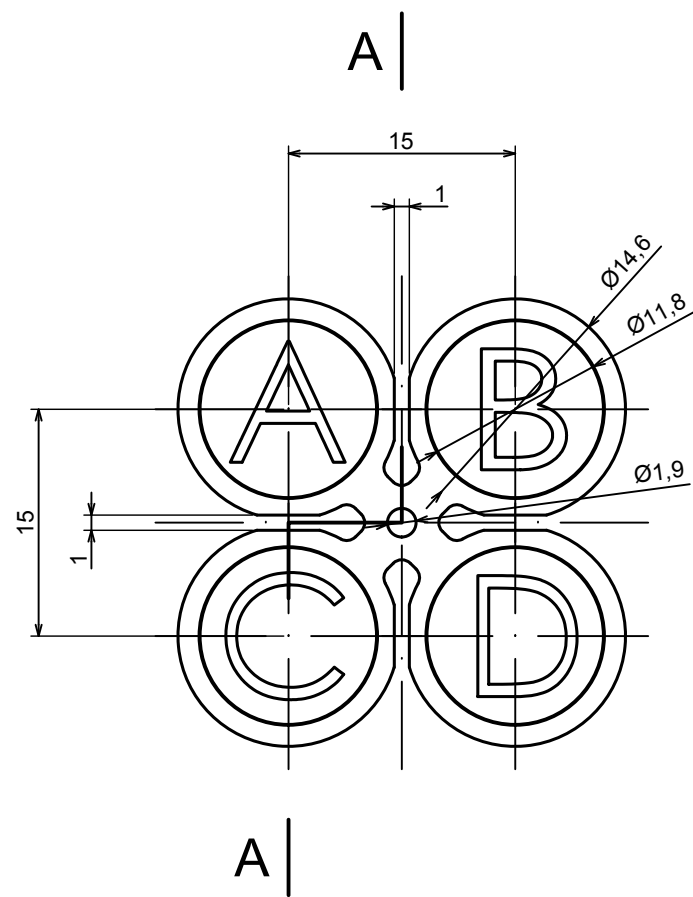

All rights reserved, Copyright Kradox 2021

Product model: Enclosure Z132 - Assembly

Format: A3 Material: ABS

Scale 1:2 Tolerance: +/- 0.5

All rights reserved, Copyright Kradox 2021

Product model Enclosure Z132 - Base

Format: A3 Material: ABS

Scale 1:2 Tolerance: +/- 0.5

All rights reserved, Copyright Kradox 2021

Product model: Enclosure Z132 - Cover

Format: A3 Material: ABS

Scale 1:2 Tolerance: +/- 0.5

A-A

All rights reserved, Copyright Kradox 2021

Product model: Enclosure Z132 - Buttons

Format: A3 Material: ABS

Scale 1:2 Tolerance: +/- 0.5

X-ON Electronics

Largest Supplier of Electrical and Electronic Components

Click to view similar products for [Switch Fixings](#) category: