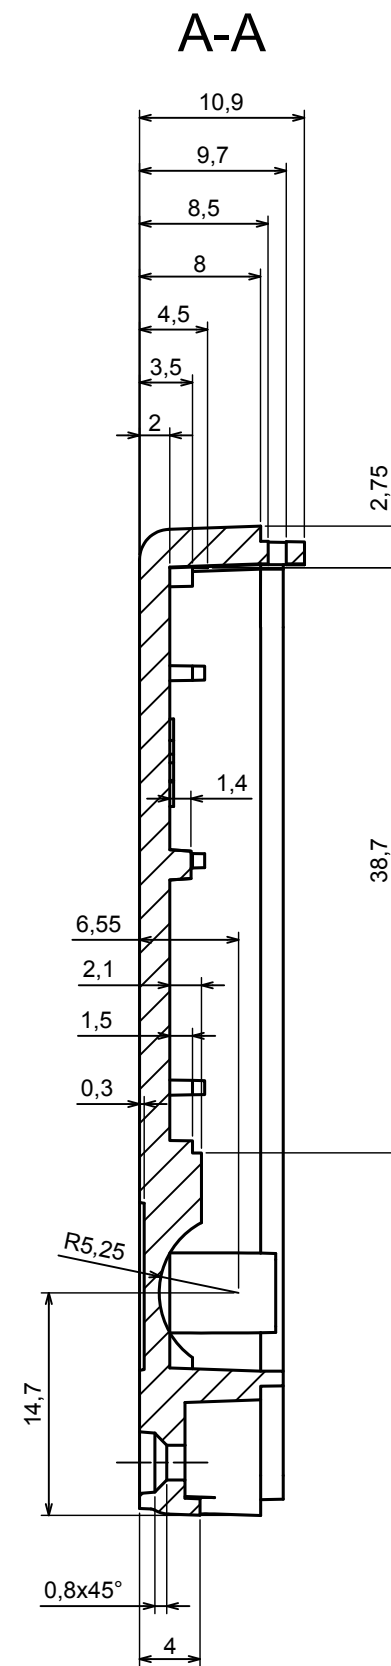

All rights reserved, Copyright Kradox 2021

Product model: Enclosure Z132 - Assembly

Format: A3 Material: ABS

Scale 1:2 Tolerance: +/- 0.5

All rights reserved, Copyright Kradox 2021

Product model Enclosure Z132 - Base

Format: A3 Material: ABS

Scale 1:2 Tolerance: +/- 0.5

All rights reserved, Copyright Kradox 2021

Product model: Enclosure Z132 - Cover

Format: A3 Material: ABS

Scale 1:2 Tolerance: +/- 0.5

A-A

All rights reserved, Copyright Kradox 2021

Product model: Enclosure Z132 - Buttons

Format: A3 Material: ABS

Scale 1:2 Tolerance: +/- 0.5

X-ON Electronics

Largest Supplier of Electrical and Electronic Components

Click to view similar products for [Switch Fixings](#) category: