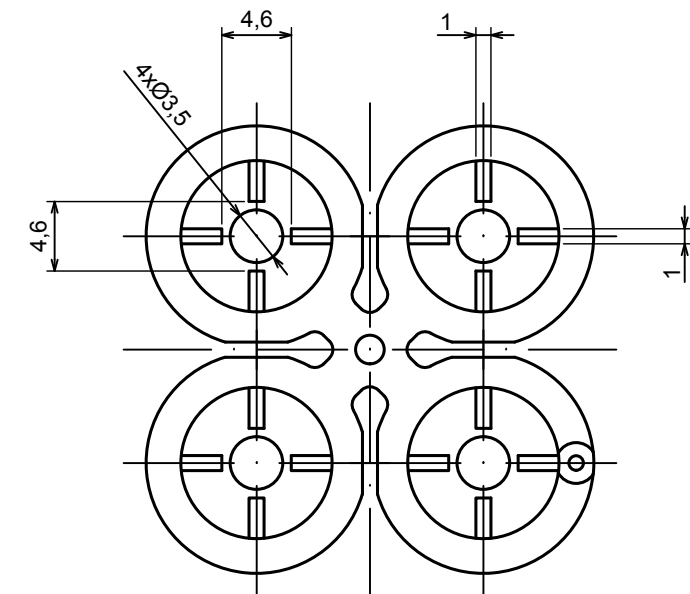

Format: A3 Material: ABS

Scale 1:2 Tolerance: +/- 0.5

All rights reserved, Copyright Kradox 2021

Product model: Enclosure Z132 - Cover

Format: A3 Material: ABS

Scale 1:2 Tolerance: +/- 0.5

A-A

All rights reserved, Copyright Kradox 2021

Product model: Enclosure Z132 - Buttons

Format: A3 Material: ABS

Scale 1:2 Tolerance: +/- 0.5

X-ON Electronics

Largest Supplier of Electrical and Electronic Components

Click to view similar products for [Switch Fixings](#) category: