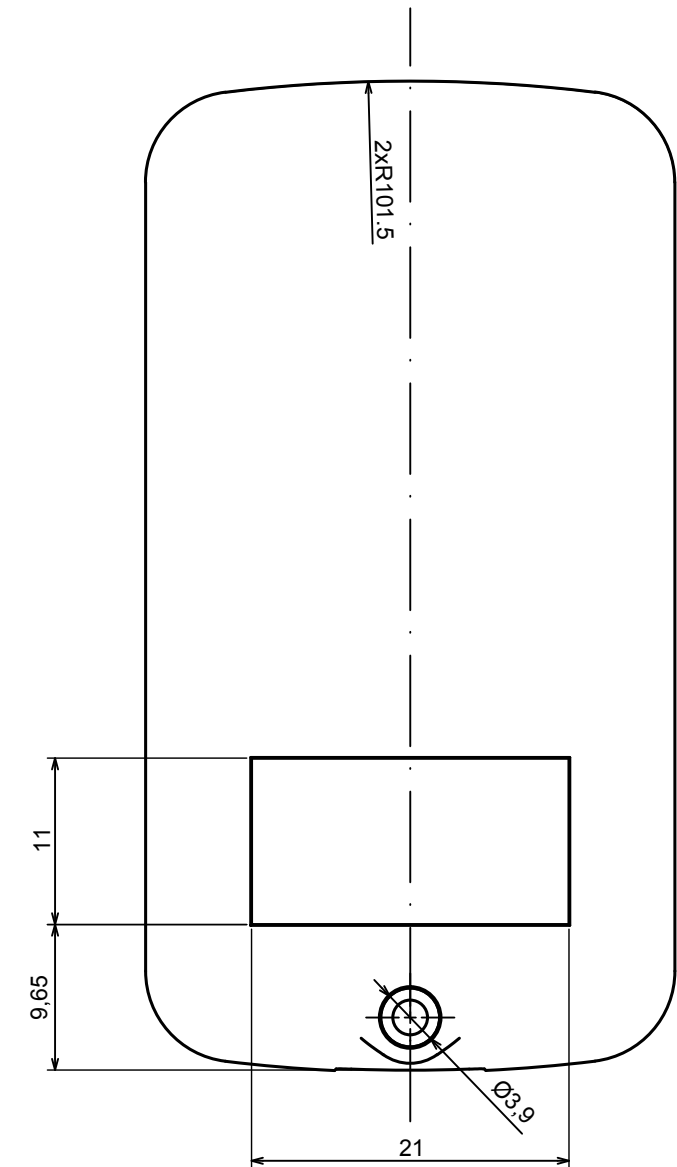

All rights reserved, Copyright Kradox 2021

Product model: Enclosure Z132 - Assembly

Format: A3 Material: ABS

Scale 1:2 Tolerance: +/- 0.5

All rights reserved, Copyright Kradox 2021

Product model Enclosure Z132 - Base

Format: A3 Material: ABS

Scale 1:2 Tolerance: +/- 0.5

All rights reserved, Copyright Kradox 2021

Product model: Enclosure Z132 - Cover

Format: A3 Material: ABS

Scale 1:2 Tolerance: +/- 0.5

A-A

All rights reserved, Copyright Kradox 2021

Product model: Enclosure Z132 - Buttons

Format: A3 Material: ABS

Scale 1:2 Tolerance: +/- 0.5

X-ON Electronics

Largest Supplier of Electrical and Electronic Components

Click to view similar products for [Switch Fixings](#) category: