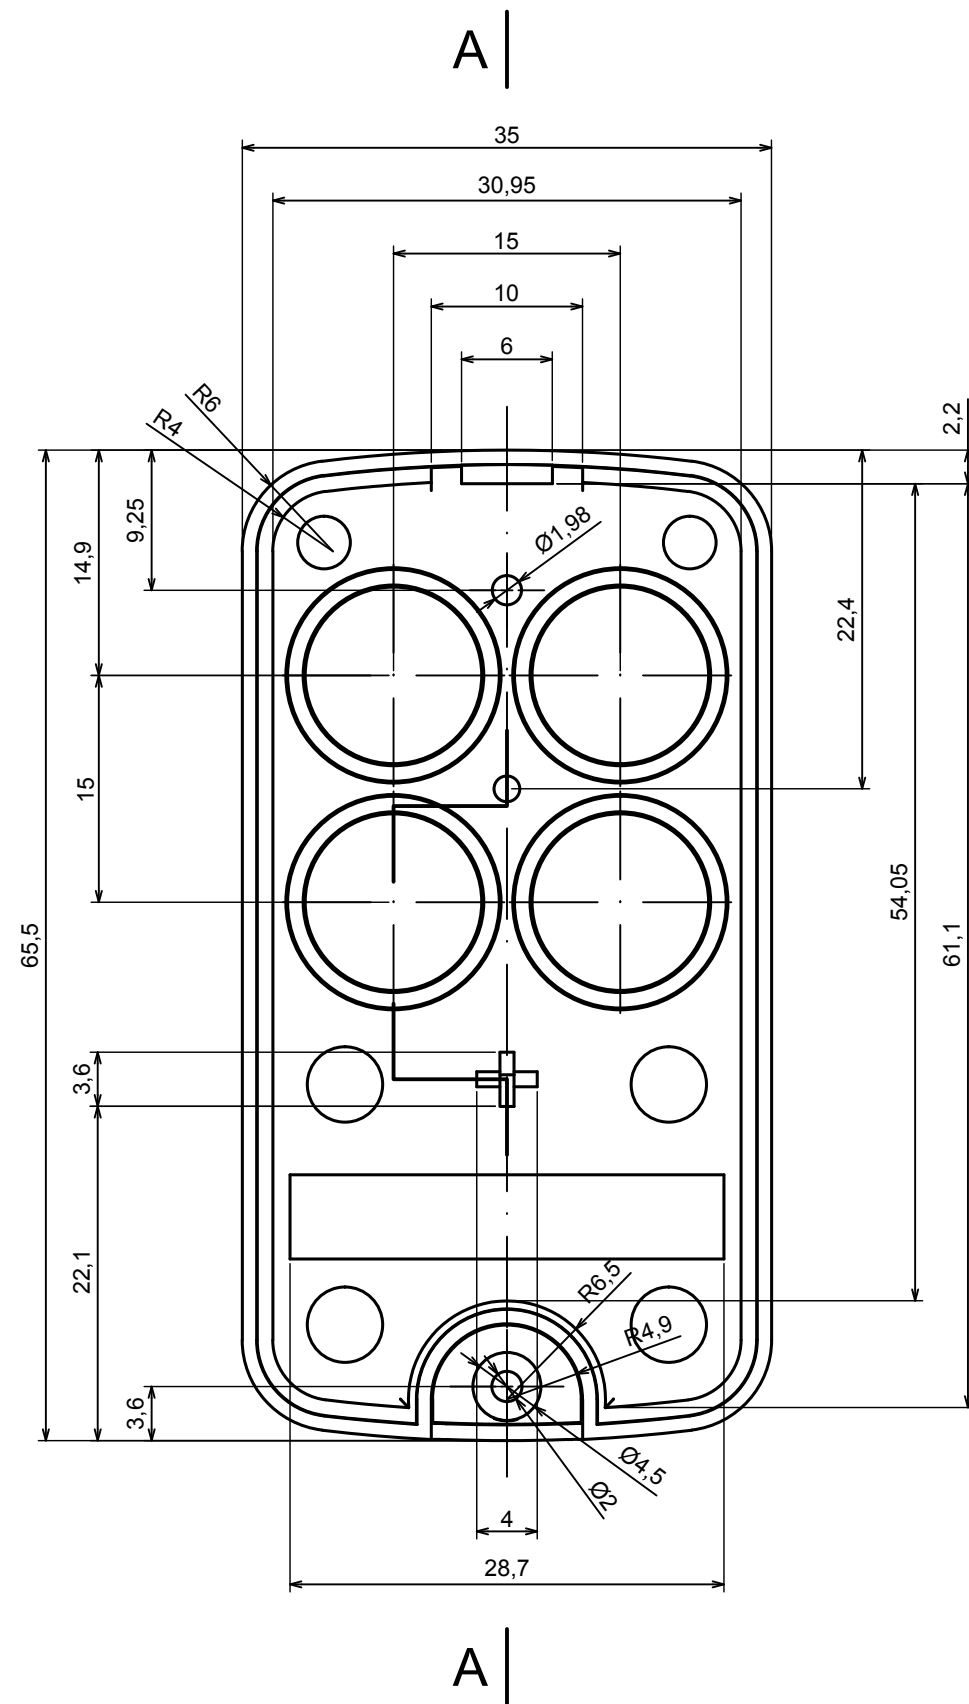

All rights reserved, Copyright Kradox 2021

Product model: Enclosure Z132 - Assembly

Format: A3 Material: ABS

Scale 1:2 Tolerance: +/- 0.5

All rights reserved, Copyright Kradox 2021

Product model Enclosure Z132 - Base

Format: A3 Material: ABS

Scale 1:2 Tolerance: +/- 0.5

All rights reserved, Copyright Kradox 2021

Product model: Enclosure Z132 - Cover

Format: A3 Material: ABS

Scale 1:2 Tolerance: +/- 0.5

A-A

All rights reserved, Copyright Kradox 2021

Product model: Enclosure Z132 - Buttons

Format: A3 Material: ABS

Scale 1:2 Tolerance: +/- 0.5

X-ON Electronics

Largest Supplier of Electrical and Electronic Components

Click to view similar products for [Switch Fixings](#) category: