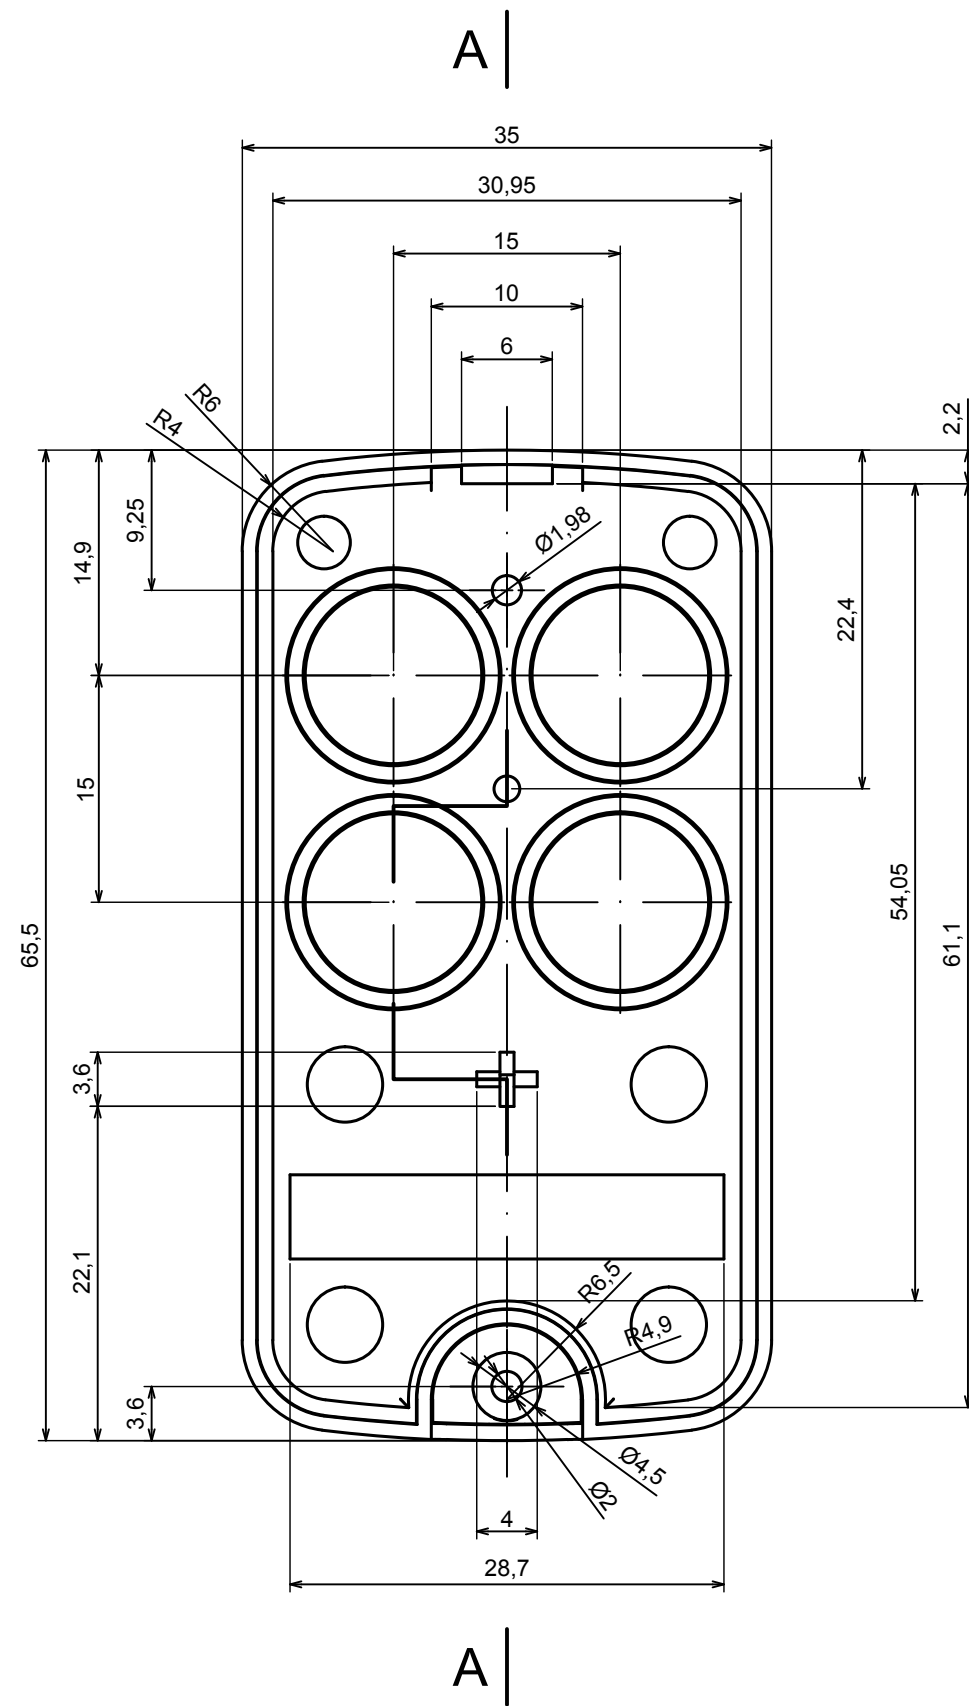

All rights reserved, Copyright Kradex 2021		
Product model	Enclosure Z132 - Assembly	
Format: A3	Material: ABS	
Scale 1:2	Tolerance: +/- 0.5	

All rights reserved, Copyright Kradox 2021

Product model Enclosure Z132 - Base

Format: A3 Material: ABS

Scale 1:2 Tolerance: +/- 0.5

All rights reserved, Copyright Kradox 2021

Product model: Enclosure Z132 - Cover

Format: A3 Material: ABS

Scale 1:2 Tolerance: +/- 0.5

A-A

All rights reserved, Copyright Kradox 2021

Product model: Enclosure Z132 - Buttons

Format: A3 Material: ABS

Scale 1:2 Tolerance: +/- 0.5

X-ON Electronics

Largest Supplier of Electrical and Electronic Components

Click to view similar products for [Switch Fixings](#) category: