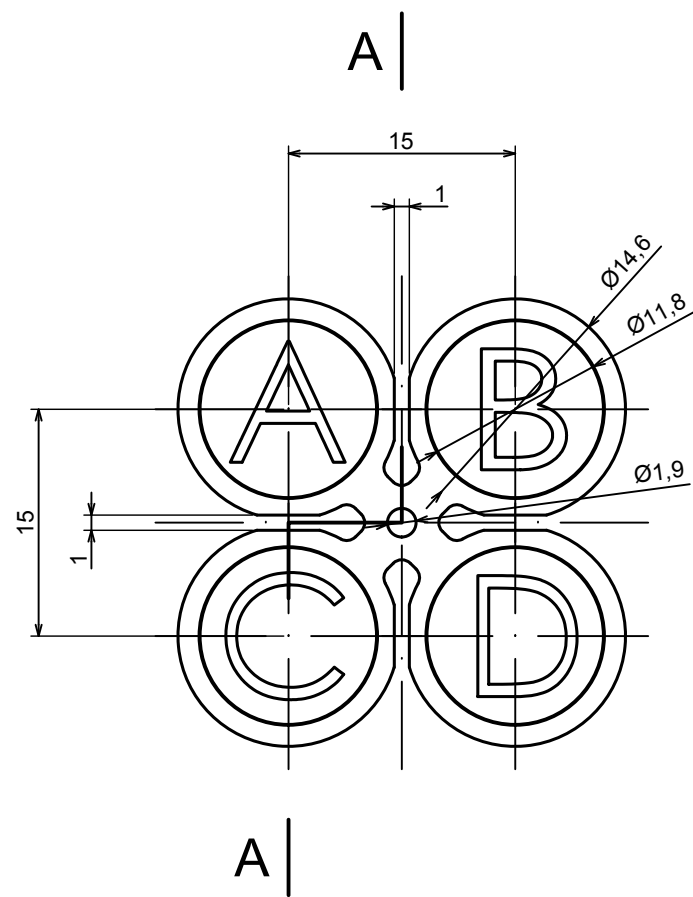

Format: A3 Material: ABS

Scale 1:2 Tolerance: +/- 0.5

All rights reserved, Copyright Kradox 2021

Product model: Enclosure Z132 - Cover

Format: A3 Material: ABS

Scale 1:2 Tolerance: +/- 0.5

A-A

All rights reserved, Copyright Kradox 2021

Product model: Enclosure Z132 - Buttons

Format: A3 Material: ABS

Scale 1:2 Tolerance: +/- 0.5

X-ON Electronics

Largest Supplier of Electrical and Electronic Components

Click to view similar products for [Switch Fixings](#) category: