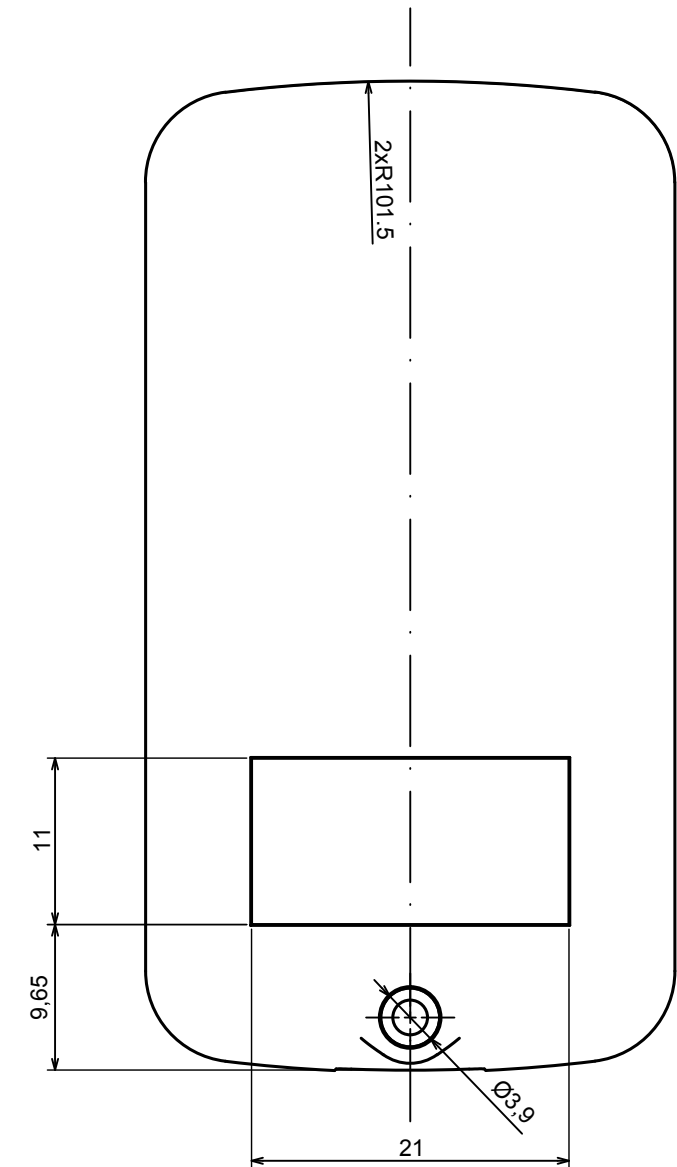

All rights reserved, Copyright Kradex 2021		
Product model	Enclosure Z132 - Assembly	
Format: A3	Material: ABS	
Scale 1:2	Tolerance: +/- 0.5	

All rights reserved, Copyright Kradox 2021

Product model Enclosure Z132 - Base

Format: A3 Material: ABS

Scale 1:2 Tolerance: +/- 0.5

All rights reserved, Copyright Kradox 2021

Product model: Enclosure Z132 - Cover

Format: A3 Material: ABS

Scale 1:2 Tolerance: +/- 0.5

A-A

All rights reserved, Copyright Kradox 2021

Product model: Enclosure Z132 - Buttons

Format: A3 Material: ABS

Scale 1:2 Tolerance: +/- 0.5

X-ON Electronics

Largest Supplier of Electrical and Electronic Components

Click to view similar products for [Switch Fixings](#) category: