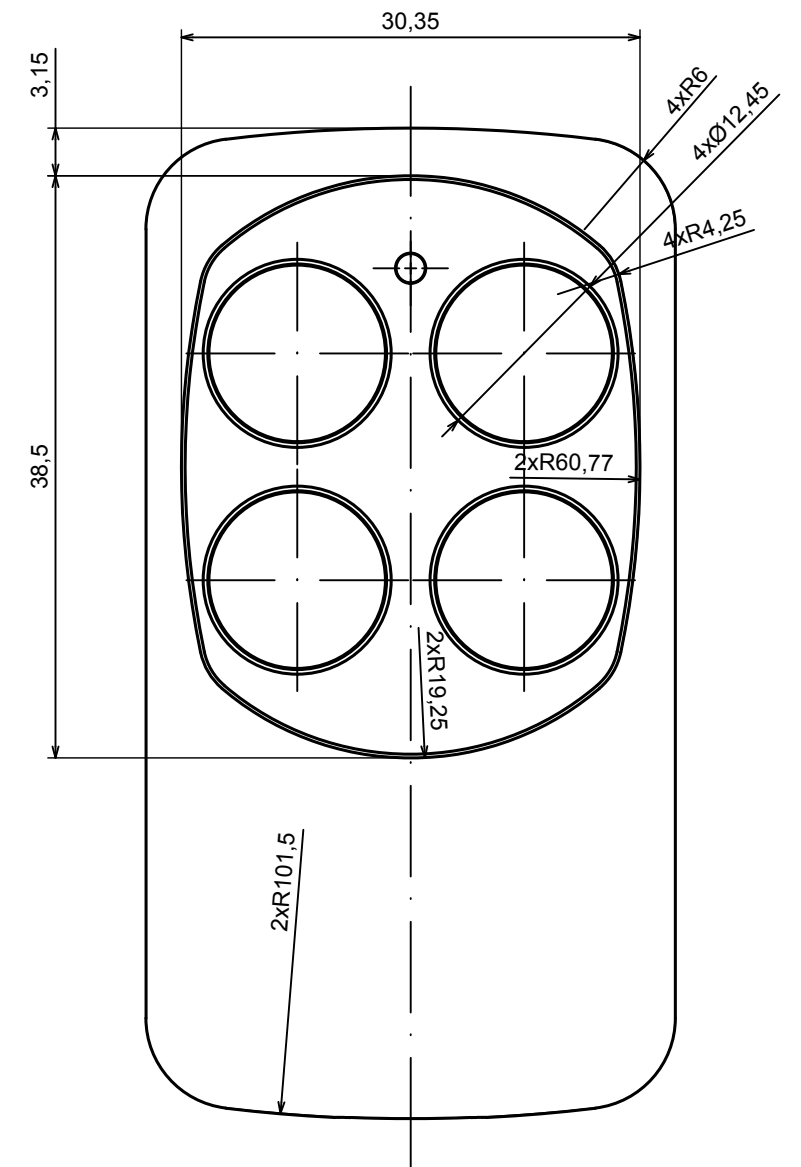

All rights reserved, Copyright Kradex 2021		
Product model	Enclosure Z132 - Assembly	
Format: A3	Material: ABS	
Scale 1:2	Tolerance: +/- 0.5	

All rights reserved, Copyright Kradox 2021

Product model Enclosure Z132 - Base

Format: A3 Material: ABS

Scale 1:2 Tolerance: +/- 0.5

All rights reserved, Copyright Kradox 2021

Product model: Enclosure Z132 - Cover

Format: A3 Material: ABS

Scale 1:2 Tolerance: +/- 0.5

A-A

All rights reserved, Copyright Kradox 2021

Product model: Enclosure Z132 - Buttons

Format: A3 Material: ABS

Scale 1:2 Tolerance: +/- 0.5

X-ON Electronics

Largest Supplier of Electrical and Electronic Components

Click to view similar products for [Switch Fixings](#) category: