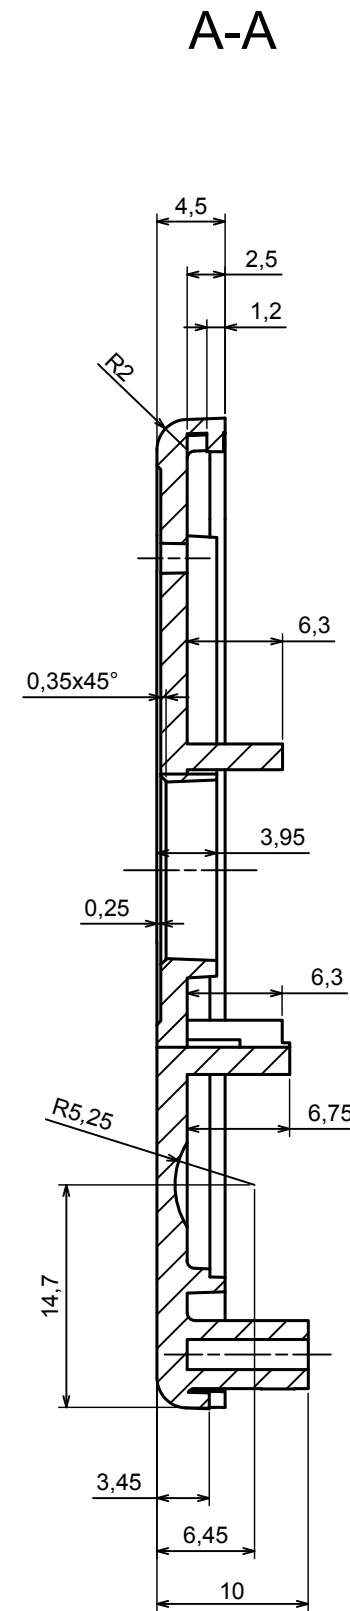

All rights reserved, Copyright Kradex 2021		
Product model	Enclosure Z132 - Assembly	
Format: A3	Material: ABS	
Scale 1:2	Tolerance: +/- 0.5	

All rights reserved, Copyright Kradox 2021

Product model Enclosure Z132 - Base

Format: A3 Material: ABS

Scale 1:2 Tolerance: +/- 0.5

All rights reserved, Copyright Kradox 2021

Product model: Enclosure Z132 - Cover

Format: A3 Material: ABS

Scale 1:2 Tolerance: +/- 0.5

A-A

All rights reserved, Copyright Kradox 2021

Product model: Enclosure Z132 - Buttons

Format: A3 Material: ABS

Scale 1:2 Tolerance: +/- 0.5

X-ON Electronics

Largest Supplier of Electrical and Electronic Components

Click to view similar products for [Switch Fixings](#) category: