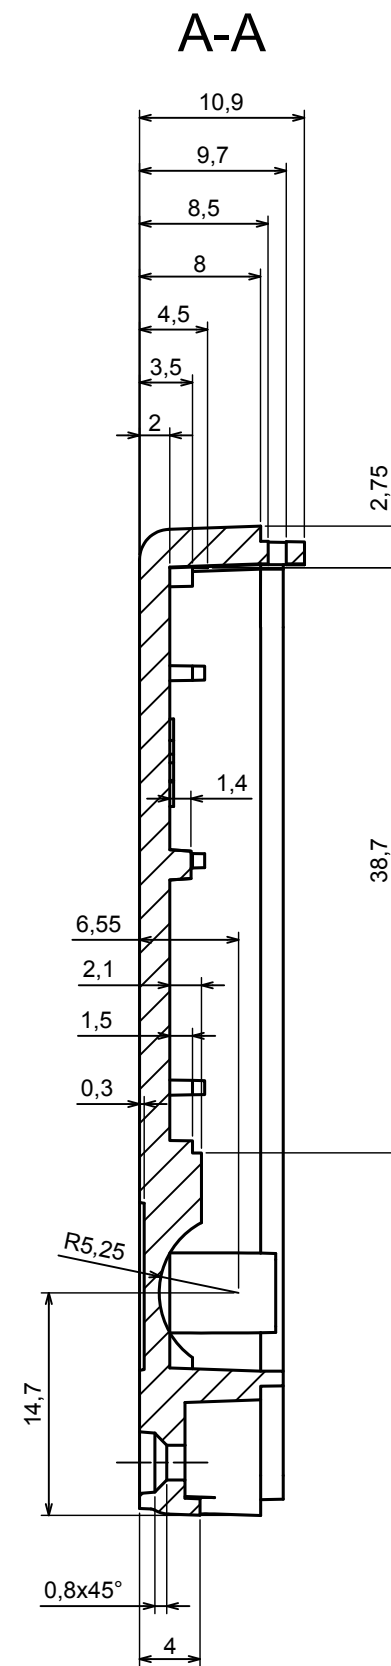

All rights reserved, Copyright Kradex 2021		
Product model	Enclosure Z132 - Assembly	
Format: A3	Material: ABS	
Scale 1:2	Tolerance: +/- 0.5	

All rights reserved, Copyright Kradox 2021

Product model Enclosure Z132 - Base

Format: A3 Material: ABS

Scale 1:2 Tolerance: +/- 0.5

All rights reserved, Copyright Kradox 2021

Product model: Enclosure Z132 - Cover

Format: A3 Material: ABS

Scale 1:2 Tolerance: +/- 0.5

A-A

All rights reserved, Copyright Kradox 2021

Product model: Enclosure Z132 - Buttons

Format: A3 Material: ABS

Scale 1:2 Tolerance: +/- 0.5

X-ON Electronics

Largest Supplier of Electrical and Electronic Components

Click to view similar products for [Switch Fixings](#) category: