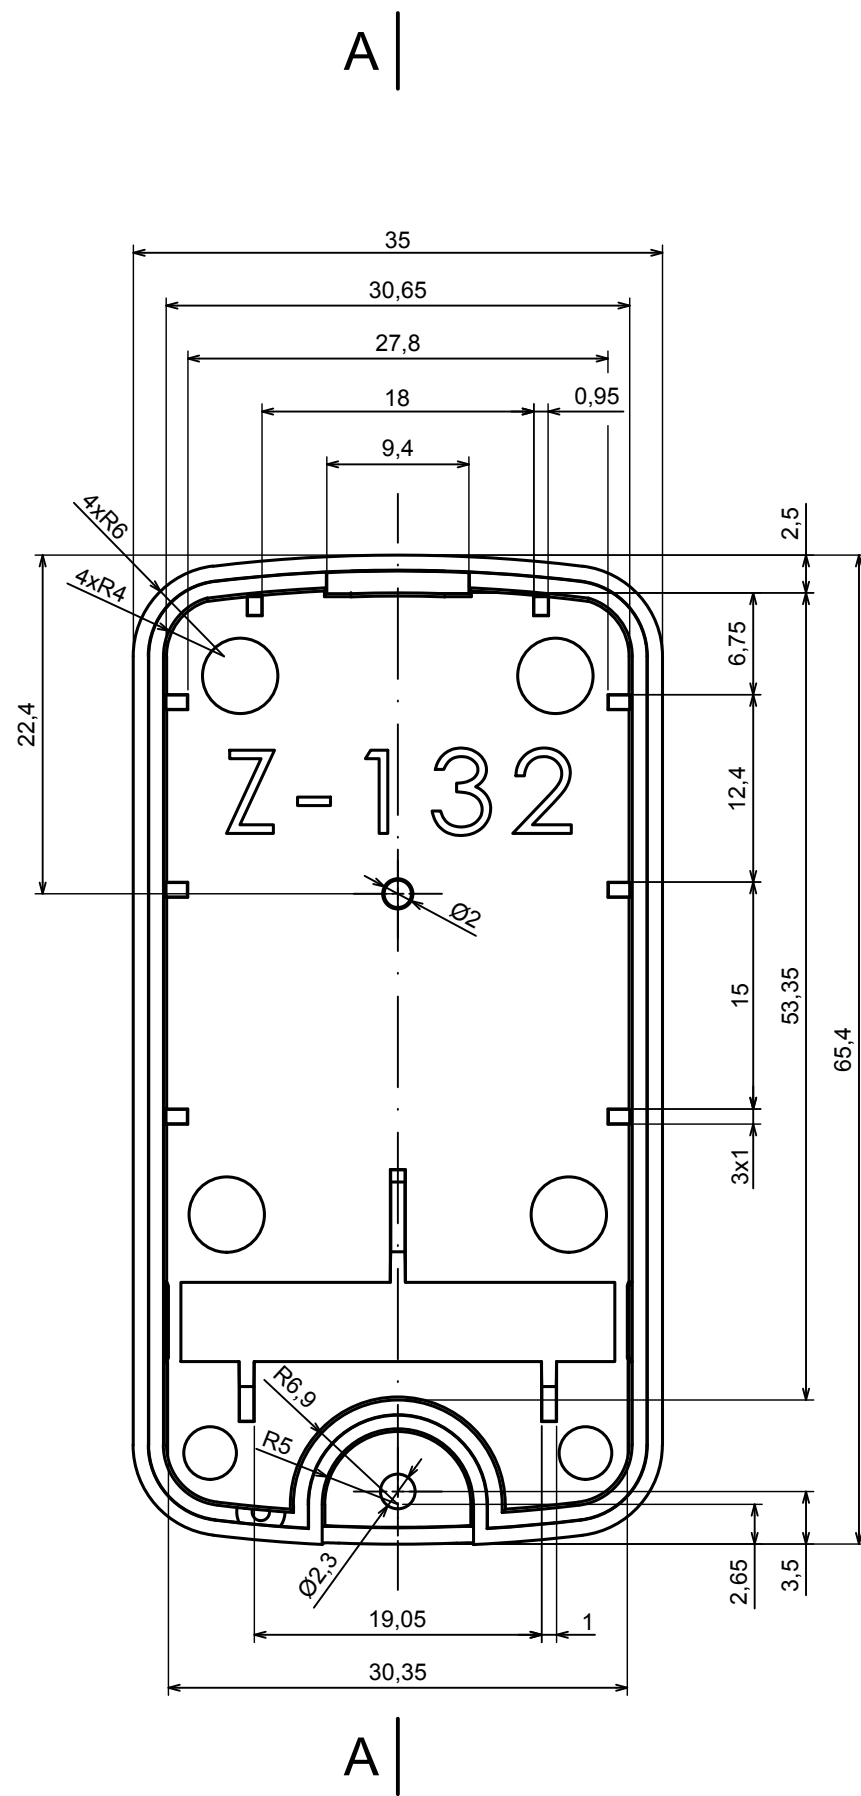

All rights reserved, Copyright Kradex 2021		
Product model	Enclosure Z132 - Assembly	
Format: A3	Material: ABS	
Scale 1:2	Tolerance: +/- 0.5	

All rights reserved, Copyright Kradox 2021

Product model Enclosure Z132 - Base

Format: A3 Material: ABS

Scale 1:2 Tolerance: +/- 0.5

All rights reserved, Copyright Kradox 2021

Product model: Enclosure Z132 - Cover

Format: A3 Material: ABS

Scale 1:2 Tolerance: +/- 0.5

A-A

All rights reserved, Copyright Kradox 2021

Product model: Enclosure Z132 - Buttons

Format: A3 Material: ABS

Scale 1:2 Tolerance: +/- 0.5

X-ON Electronics

Largest Supplier of Electrical and Electronic Components

Click to view similar products for [Switch Fixings](#) category: