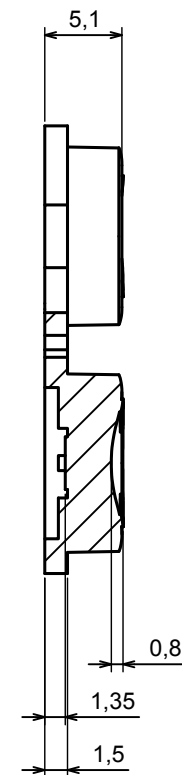

All rights reserved, Copyright Kradex 2021		
Product model	Enclosure Z132 - Assembly	
Format: A3	Material: ABS	
Scale 1:2	Tolerance: +/- 0.5	

All rights reserved, Copyright Kradox 2021

Product model Enclosure Z132 - Base

Format: A3 Material: ABS

Scale 1:2 Tolerance: +/- 0.5

All rights reserved, Copyright Kradox 2021

Product model: Enclosure Z132 - Cover

Format: A3 Material: ABS

Scale 1:2 Tolerance: +/- 0.5

A-A

All rights reserved, Copyright Kradox 2021

Product model: Enclosure Z132 - Buttons

Format: A3 Material: ABS

Scale 1:2 Tolerance: +/- 0.5

X-ON Electronics

Largest Supplier of Electrical and Electronic Components

Click to view similar products for [Switch Fixings](#) category: