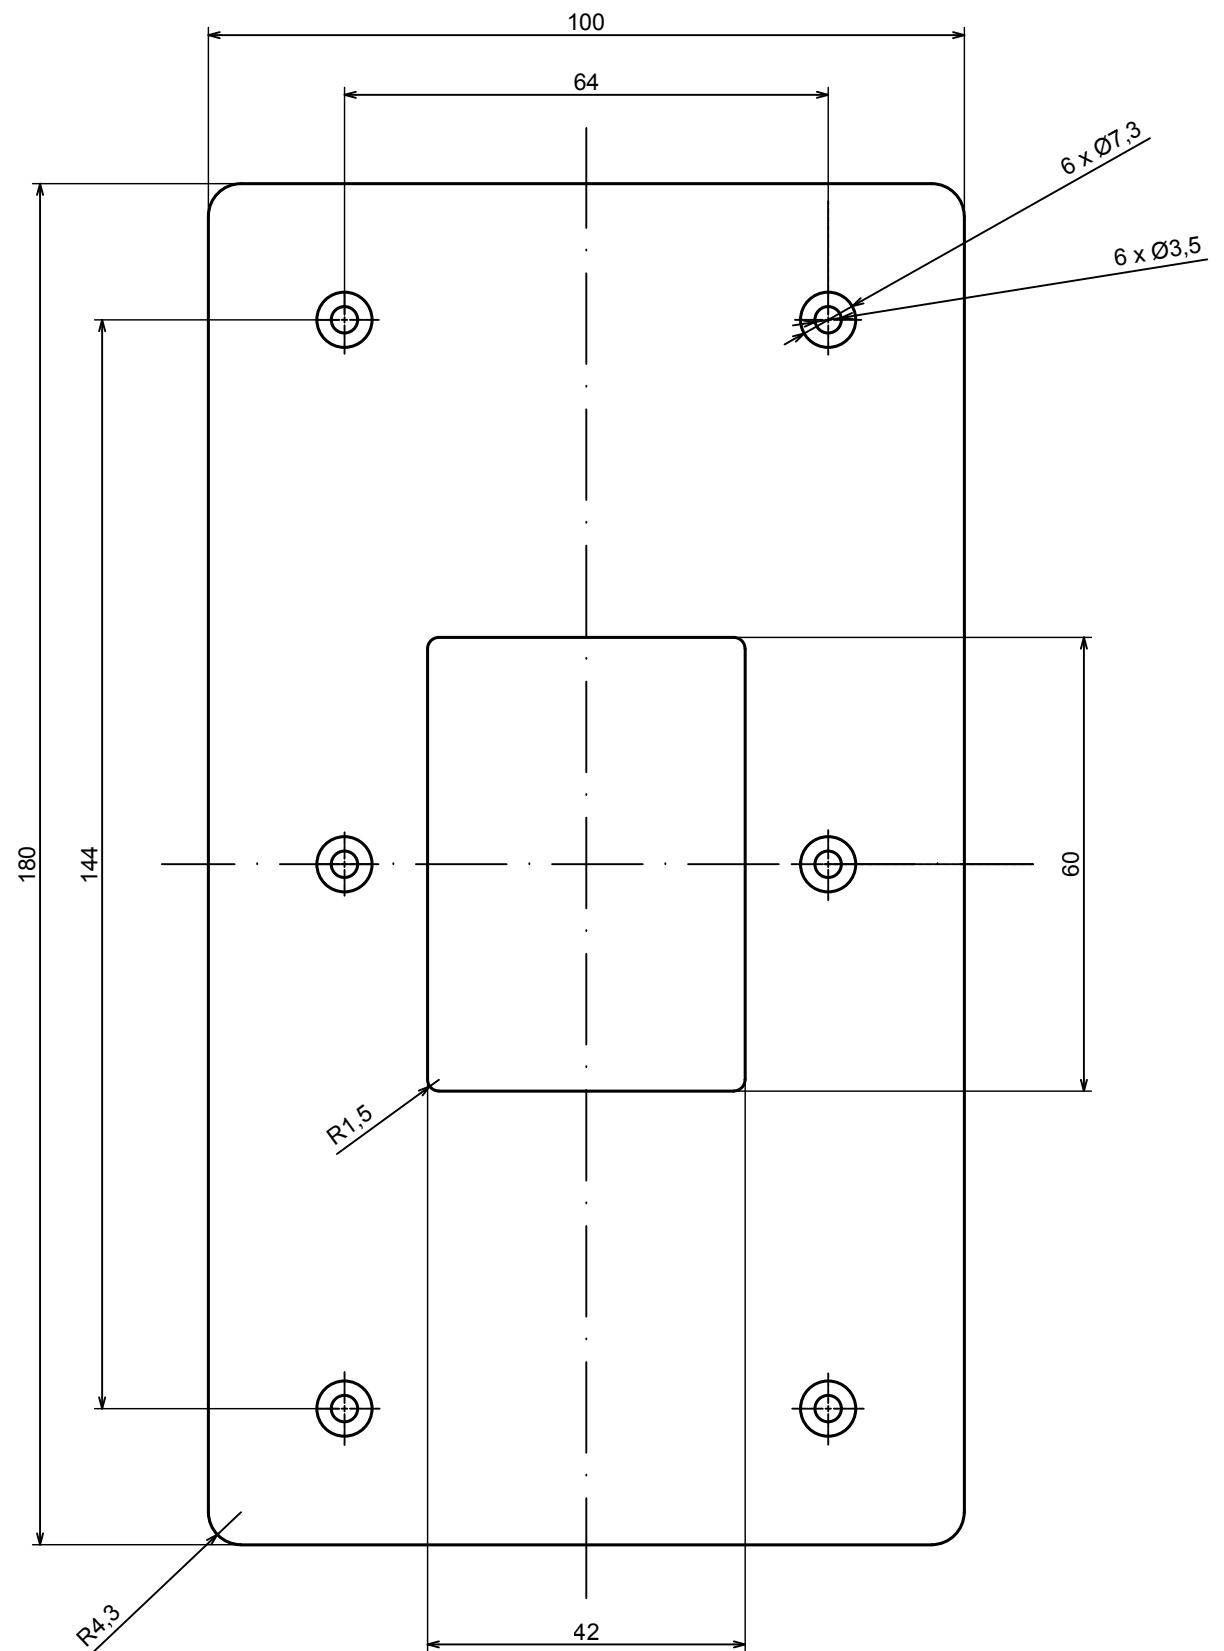

All rights reserved. Copyright Kradox 2022

Product model Z133 - Assembly

Format: A3 Material: ABS

Scale 1:1 Tolerance: +/- 0,3

All rights reserved. Copyright Kradox 2022		
Product model	Z133 - Base	
Format: A3	Material: ABS	
Scale 1:1	Tolerance: +/- 0,3	

C-C

All rights reserved. Copyright Kradex 2022		
Product model	Z133 - Cover	
Format: A3	Material: ABS	
Scale 1:1	Tolerance: +/- 0,3	

Sample PCB maximum dimensions (not included)

All rights reserved. Copyright Kradox 2022		
Product model	Z133 - Base PCB	
Format: A3	Material: laminate	
Scale 1:1	Tolerance: +/- 1	

Sample PCB maximum dimensions (not included)

All rights reserved. Copyright Kradox 2022		
Product model	Z133 - Cover PCB	
Format: A3	Material: laminate	
Scale 1:1	Tolerance: +/- 1	