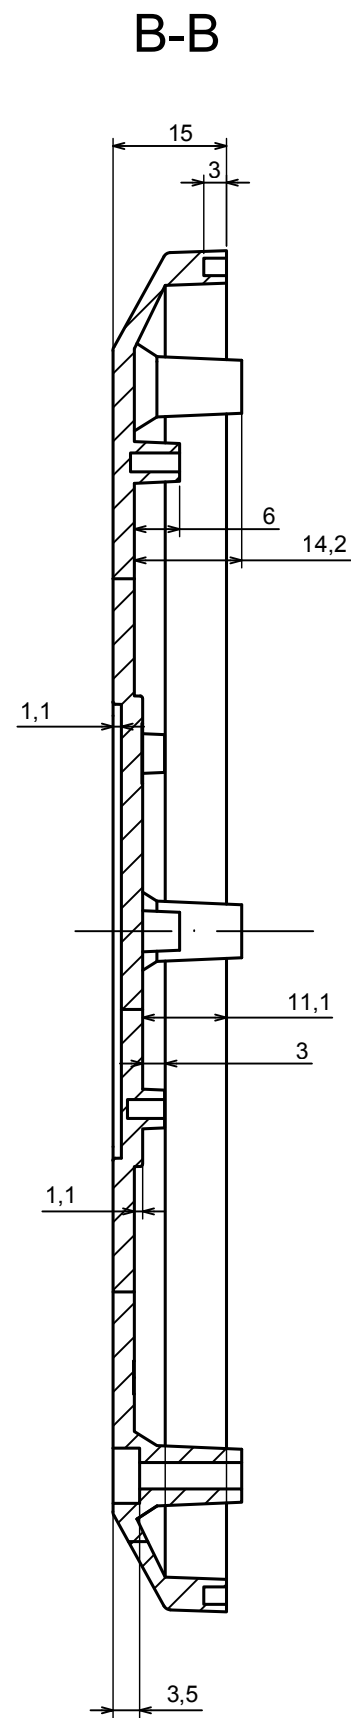

All rights reserved. Copyright Kradox 2022

Product model Z133 - Assembly

Format: A3 Material: ABS

Scale 1:1 Tolerance: +/- 0,3

All rights reserved. Copyright Kradox 2022		
Product model	Z133 - Base	
Format: A3	Material: ABS	
Scale 1:1	Tolerance: +/- 0,3	

C-C

All rights reserved. Copyright Kradex 2022		
Product model	Z133 - Cover	
Format: A3	Material: ABS	
Scale 1:1	Tolerance: +/- 0,3	

Sample PCB maximum dimensions (not included)

All rights reserved. Copyright Kradox 2022		
Product model	Z133 - Base PCB	
Format: A3	Material: laminate	
Scale 1:1	Tolerance: +/- 1	

Sample PCB maximum dimensions (not included)

All rights reserved. Copyright Kradox 2022		
Product model	Z133 - Cover PCB	
Format: A3	Material: laminate	
Scale 1:1	Tolerance: +/- 1	