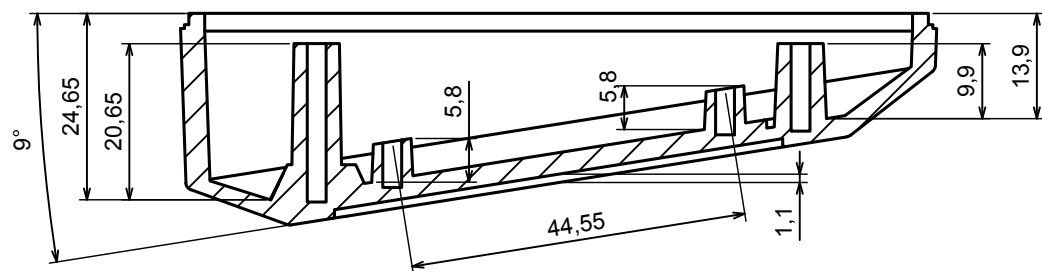

All rights reserved. Copyright Kradox 2022

Product model Z133 - Assembly

Format: A3 Material: ABS

Scale 1:1 Tolerance: +/- 0,3

All rights reserved. Copyright Kradox 2022		
Product model	Z133 - Base	
Format: A3	Material: ABS	
Scale 1:1	Tolerance: +/- 0,3	

C-C

All rights reserved. Copyright Kradex 2022		
Product model	Z133 - Cover	
Format: A3	Material: ABS	
Scale 1:1	Tolerance: +/- 0,3	

Sample PCB maximum dimensions (not included)

All rights reserved. Copyright Kradox 2022		
Product model	Z133 - Base PCB	
Format: A3	Material: laminate	
Scale 1:1	Tolerance: +/- 1	

Sample PCB maximum dimensions (not included)

All rights reserved. Copyright Kradox 2022		
Product model	Z133 - Cover PCB	
Format: A3	Material: laminate	
Scale 1:1	Tolerance: +/- 1	