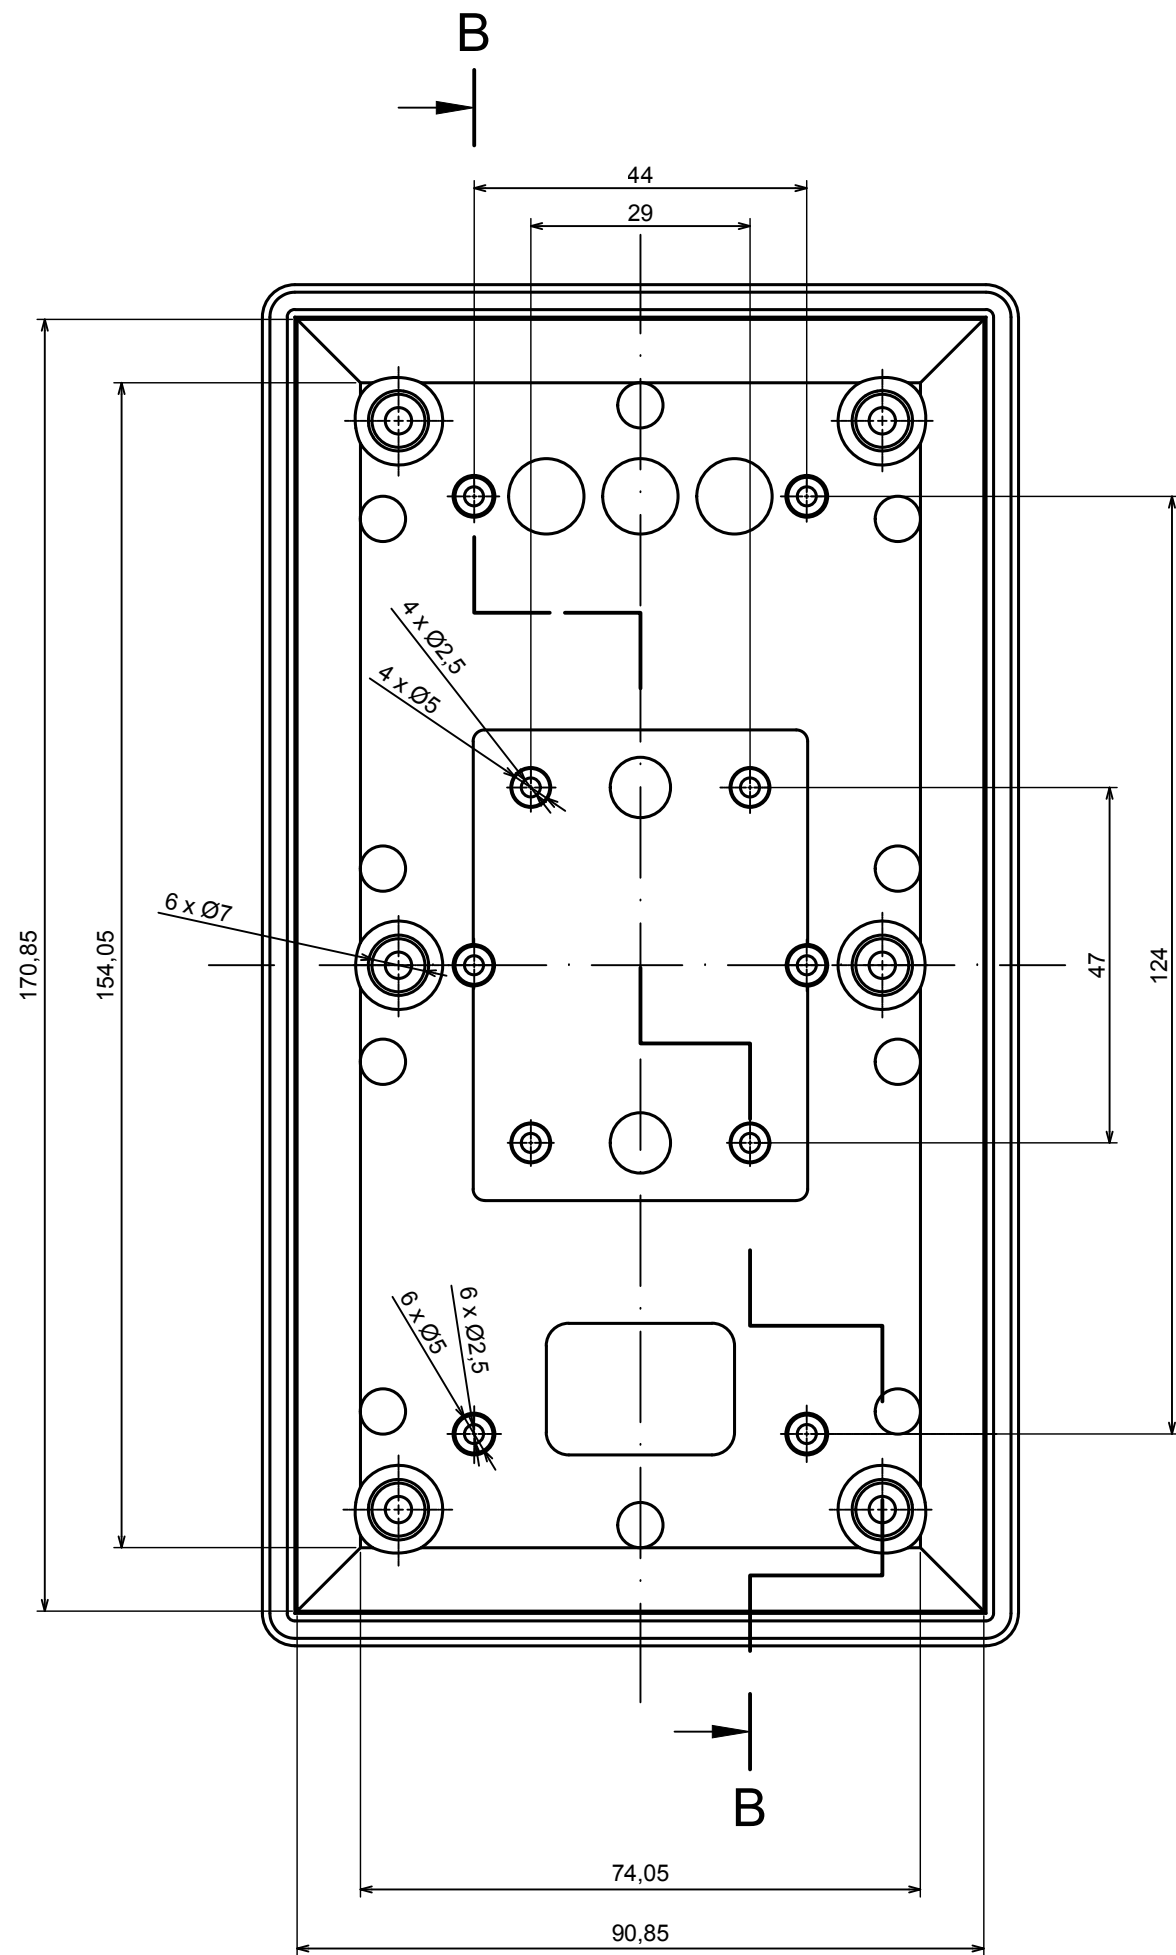

All rights reserved. Copyright Kradox 2022

Product model Z133 - Assembly

Format: A3 Material: ABS

Scale 1:1 Tolerance: +/- 0,3

All rights reserved. Copyright Kradox 2022		
Product model	Z133 - Base	
Format: A3	Material: ABS	
Scale 1:1	Tolerance: +/- 0,3	

C-C

All rights reserved. Copyright Kradex 2022		
Product model	Z133 - Cover	
Format: A3	Material: ABS	
Scale 1:1	Tolerance: +/- 0,3	

Sample PCB maximum dimensions (not included)

All rights reserved. Copyright Kradox 2022		
Product model	Z133 - Base PCB	
Format: A3	Material: laminate	
Scale 1:1	Tolerance: +/- 1	

Sample PCB maximum dimensions (not included)

All rights reserved. Copyright Kradox 2022		
Product model	Z133 - Cover PCB	
Format: A3	Material: laminate	
Scale 1:1	Tolerance: +/- 1	