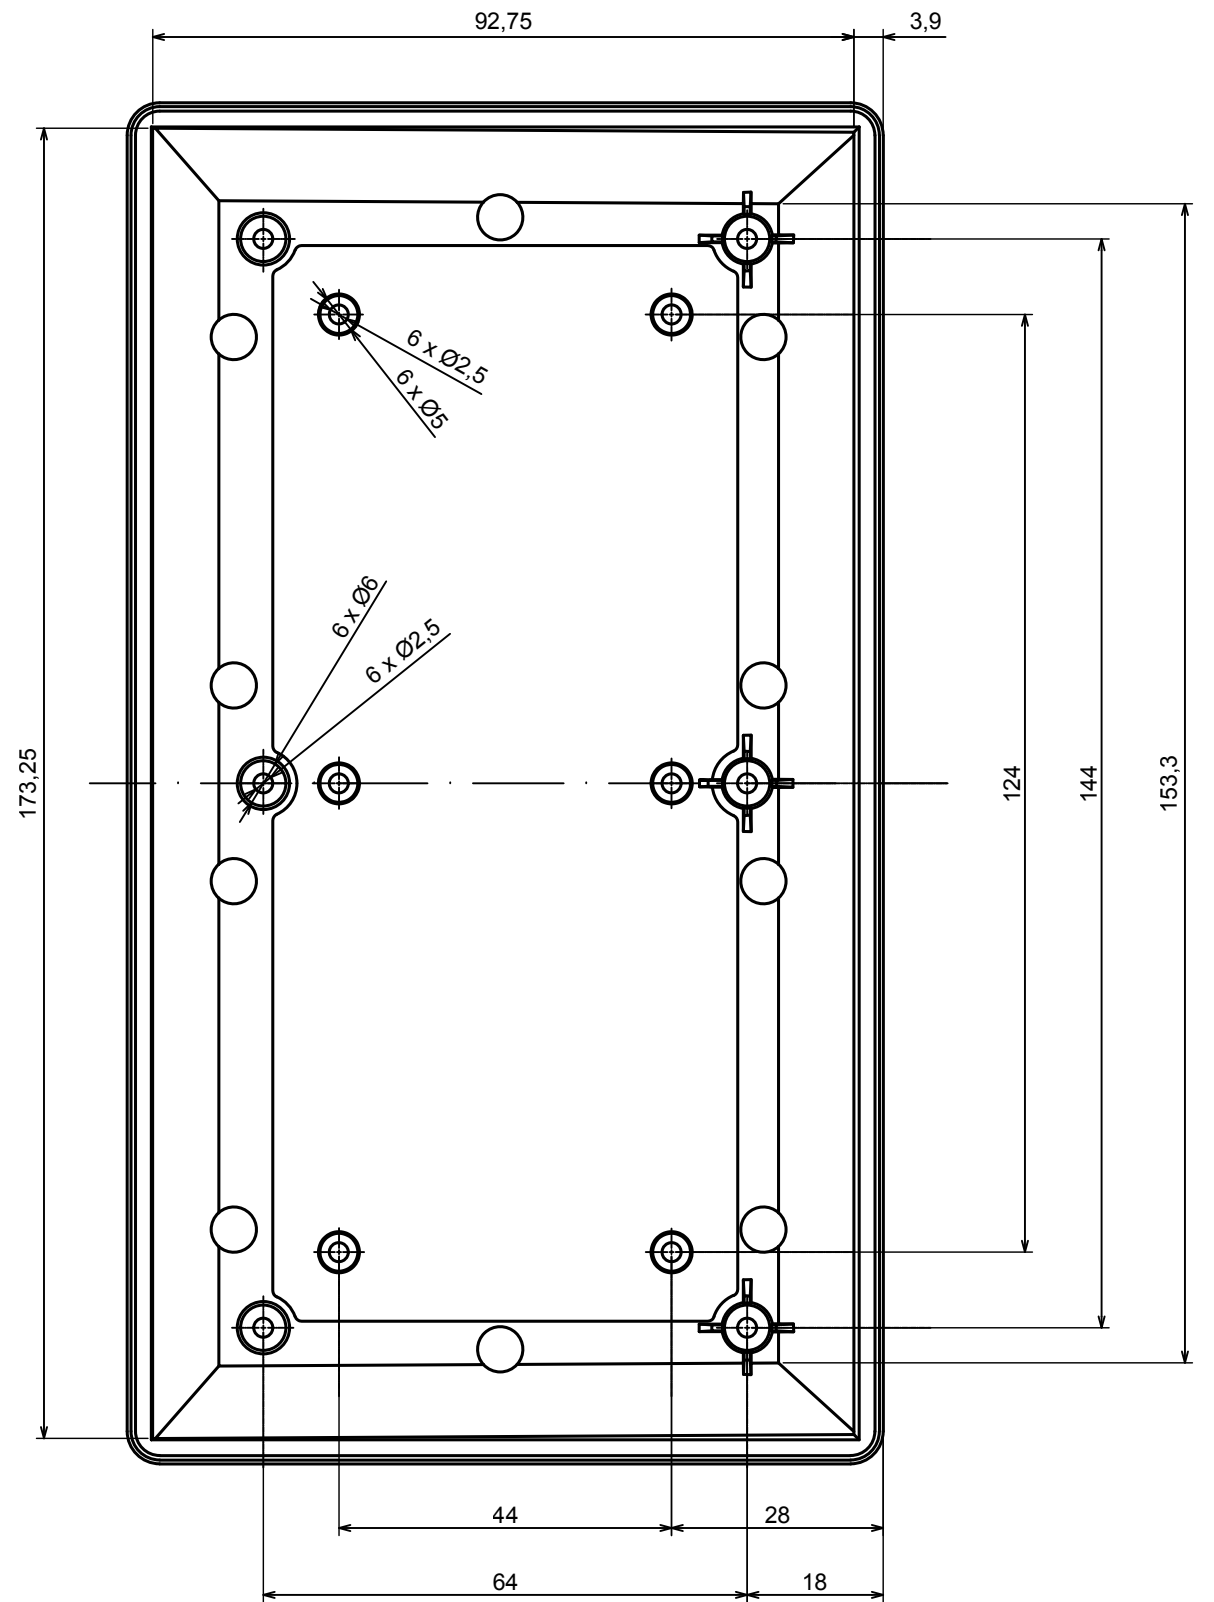

All rights reserved. Copyright Kradox 2022

Product model Z133 - Assembly

Format: A3 Material: ABS

Scale 1:1 Tolerance: +/- 0,3

All rights reserved. Copyright Kradox 2022		
Product model	Z133 - Base	
Format: A3	Material: ABS	
Scale 1:1	Tolerance: +/- 0,3	

C-C

All rights reserved. Copyright Kradex 2022		
Product model	Z133 - Cover	
Format: A3	Material: ABS	
Scale 1:1	Tolerance: +/- 0,3	

Sample PCB maximum dimensions (not included)

All rights reserved. Copyright Kradox 2022		
Product model	Z133 - Base PCB	
Format: A3	Material: laminate	
Scale 1:1	Tolerance: +/- 1	

Sample PCB maximum dimensions (not included)

All rights reserved. Copyright Kradox 2022		
Product model	Z133 - Cover PCB	
Format: A3	Material: laminate	
Scale 1:1	Tolerance: +/- 1	