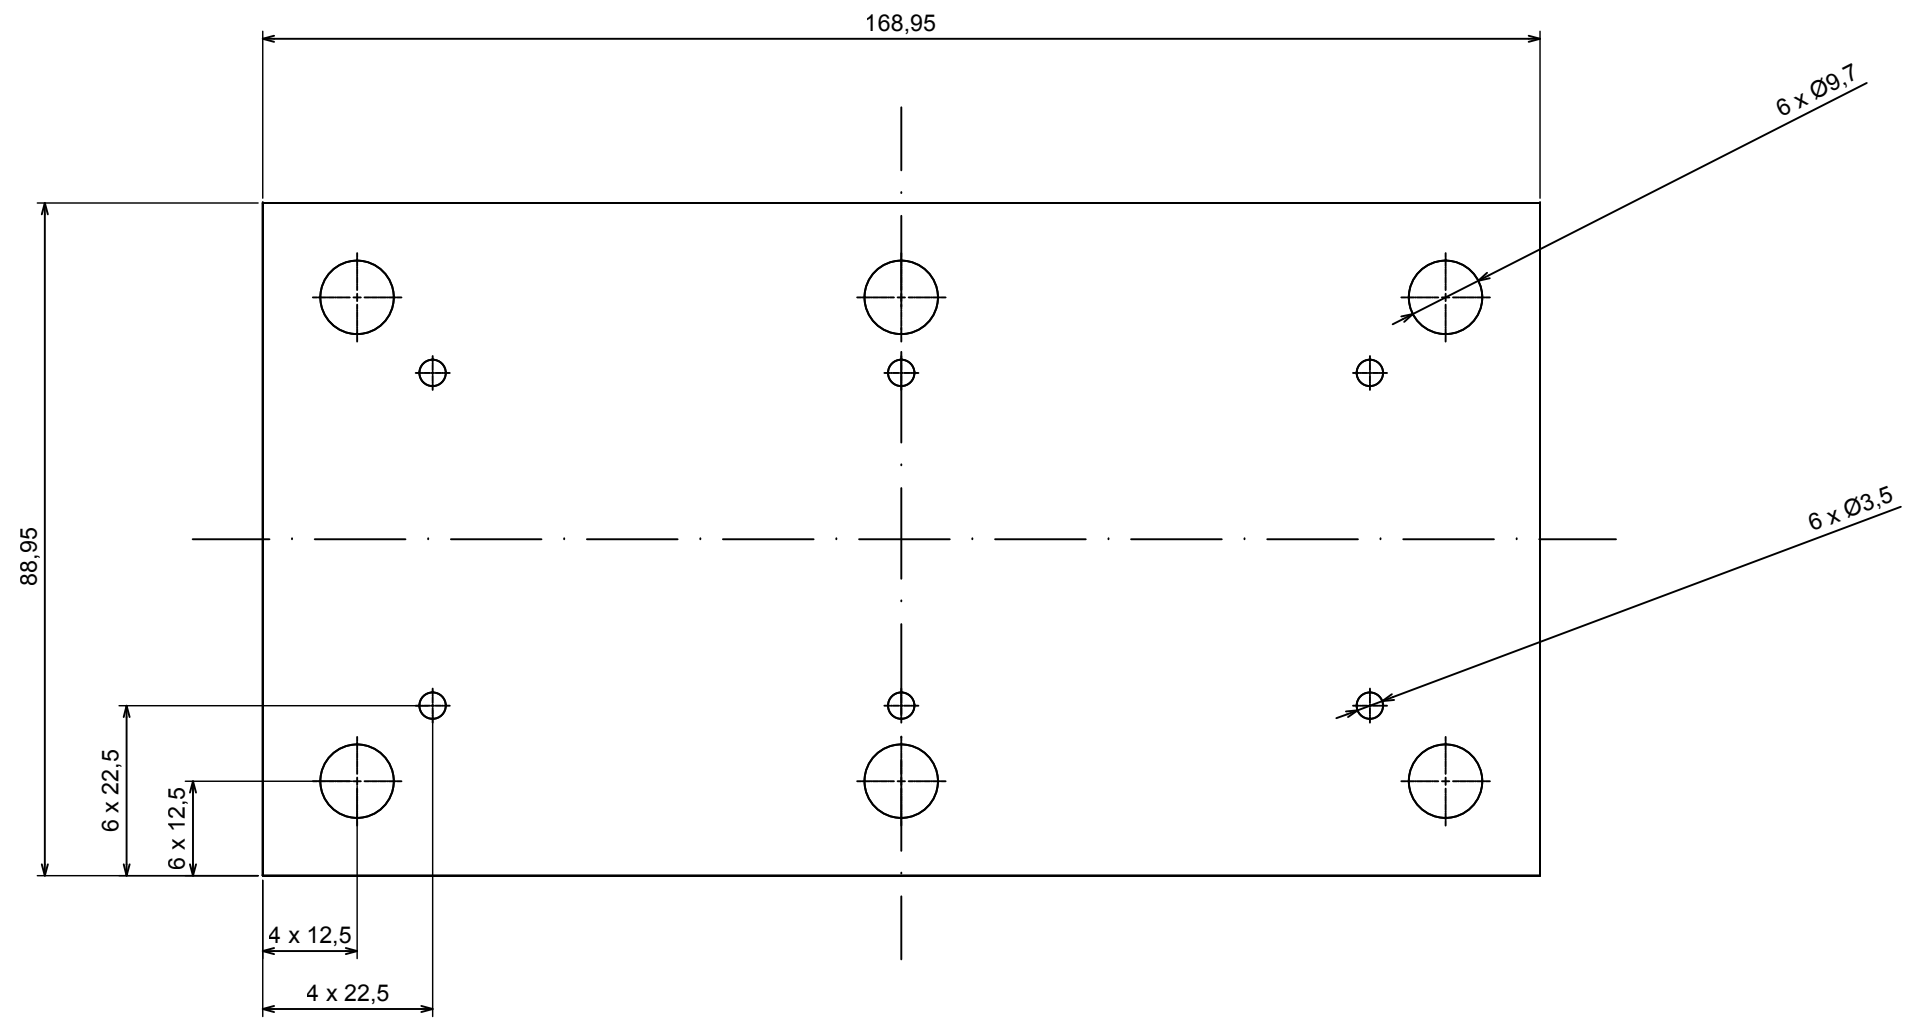

All rights reserved. Copyright Kradox 2022

Product model Z133 - Assembly

Format: A3 Material: ABS

Scale 1:1 Tolerance: +/- 0,3

All rights reserved. Copyright Kradox 2022		
Product model	Z133 - Base	
Format: A3	Material: ABS	
Scale 1:1	Tolerance: +/- 0,3	

C-C

All rights reserved. Copyright Kradex 2022		
Product model	Z133 - Cover	
Format: A3	Material: ABS	
Scale 1:1	Tolerance: +/- 0,3	

Sample PCB maximum dimensions (not included)

All rights reserved. Copyright Kradox 2022		
Product model	Z133 - Base PCB	
Format: A3	Material: laminate	
Scale 1:1	Tolerance: +/- 1	

Sample PCB maximum dimensions (not included)

All rights reserved. Copyright Kradox 2022		
Product model	Z133 - Cover PCB	
Format: A3	Material: laminate	
Scale 1:1	Tolerance: +/- 1	