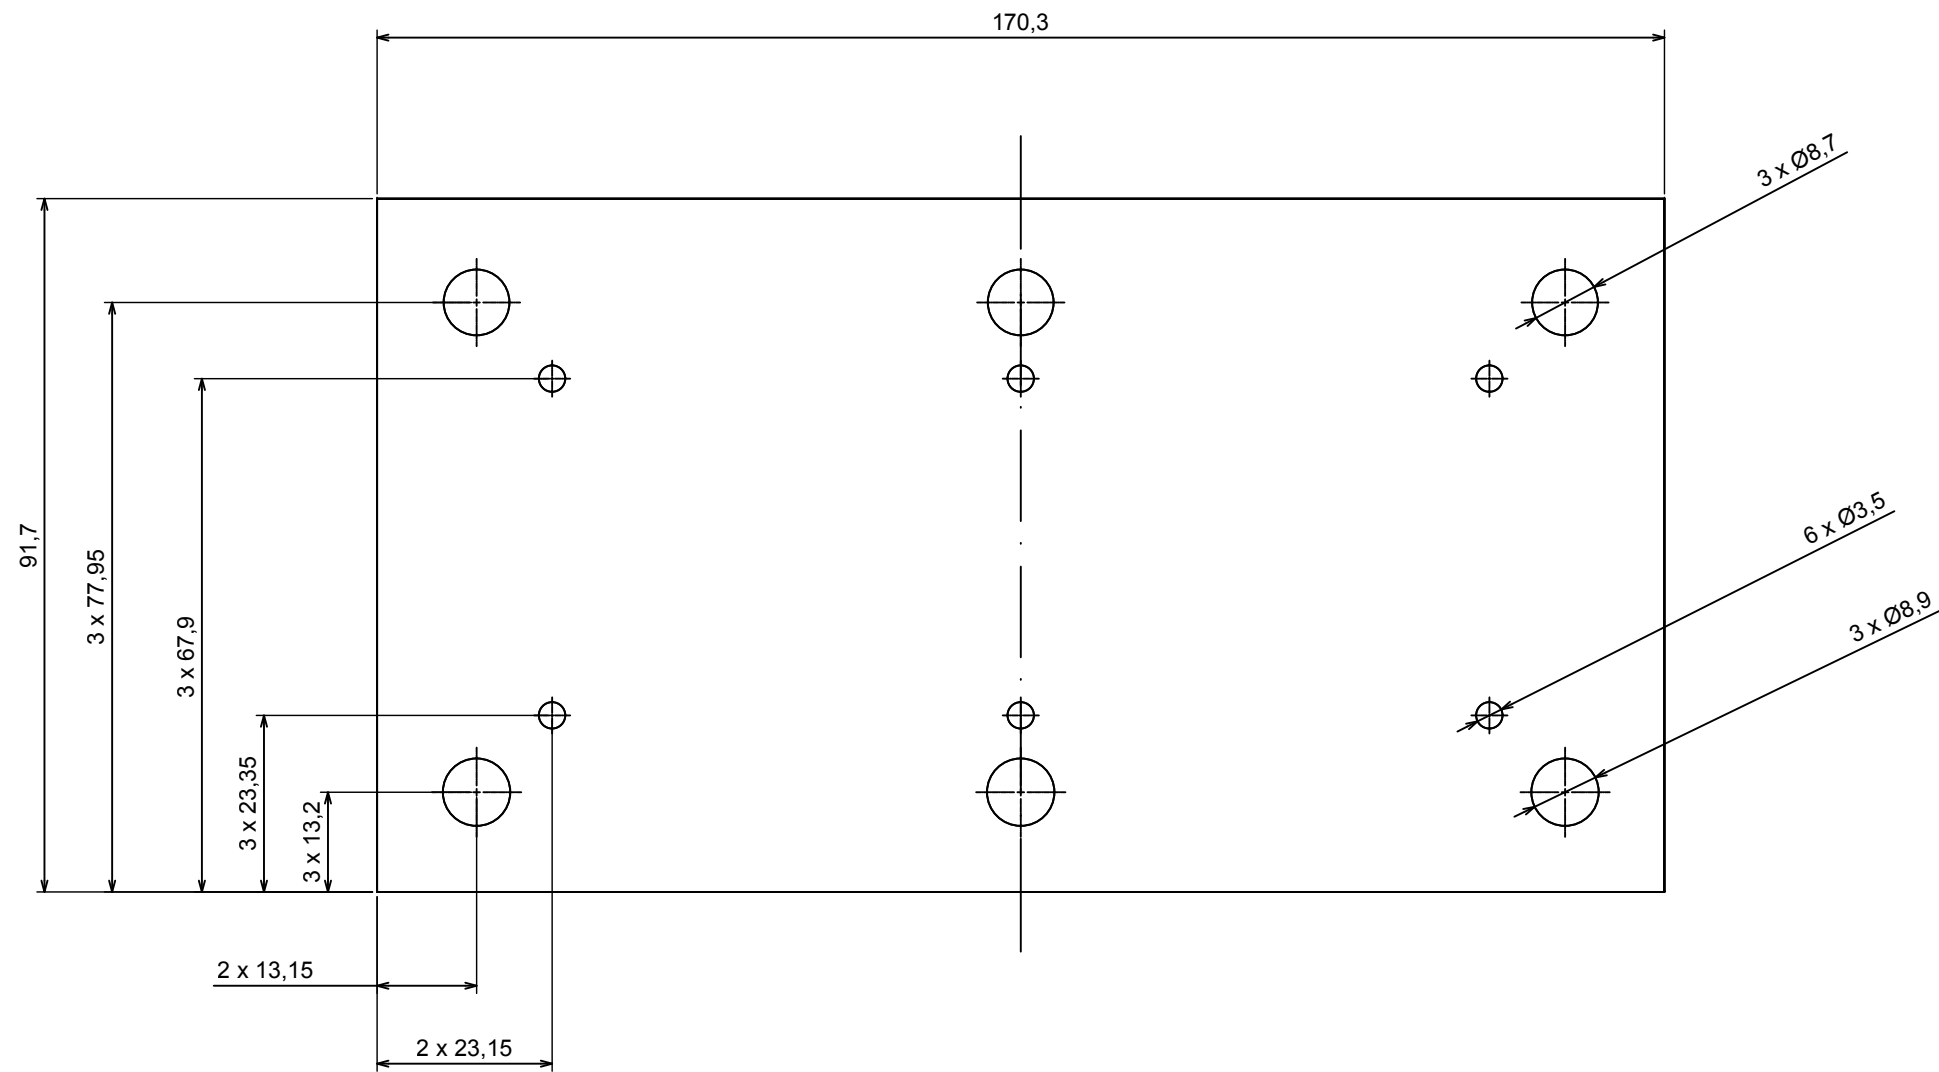

C-C

All rights reserved. Copyright Kradex 2022		
Product model	Z133 - Cover	
Format: A3	Material: ABS	
Scale 1:1	Tolerance: +/- 0,3	

Sample PCB maximum dimensions (not included)

All rights reserved. Copyright Kradox 2022		
Product model	Z133 - Base PCB	
Format: A3	Material: laminate	
Scale 1:1	Tolerance: +/- 1	

Sample PCB maximum dimensions (not included)

All rights reserved. Copyright Kradox 2022		
Product model	Z133 - Cover PCB	
Format: A3	Material: laminate	
Scale 1:1	Tolerance: +/- 1	