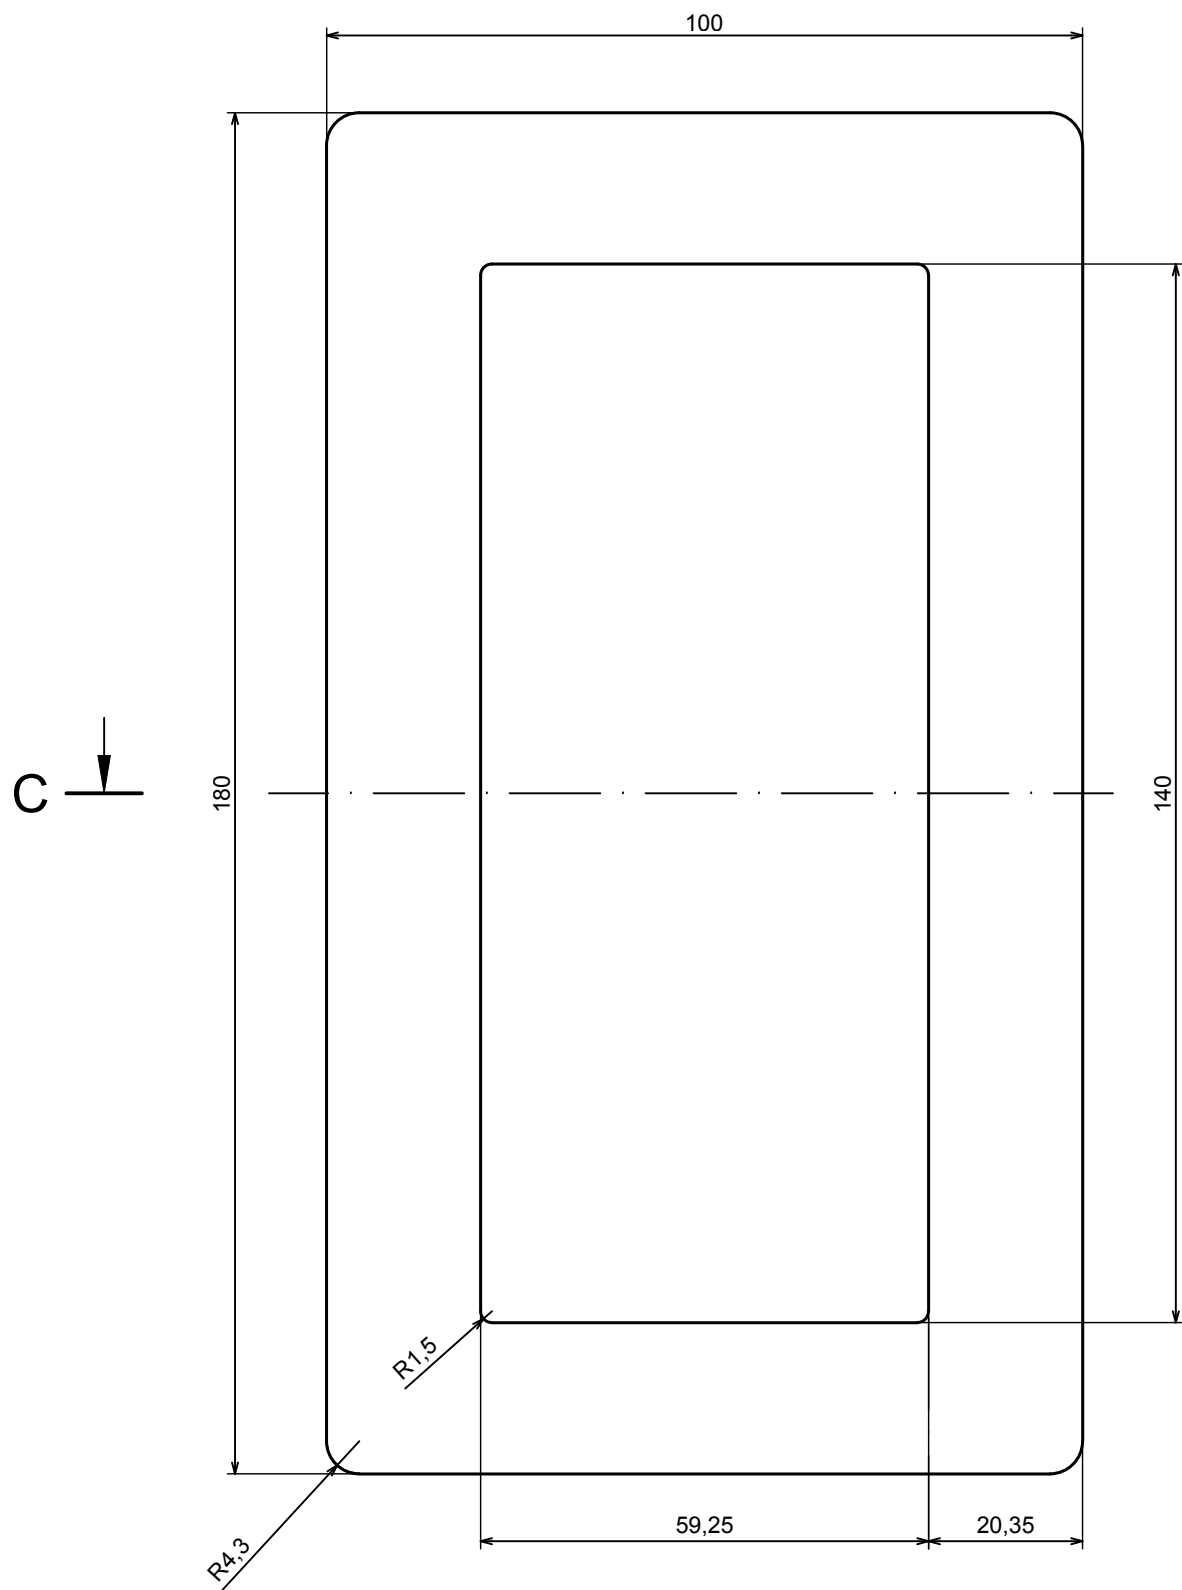

All rights reserved. Copyright Kradox 2022

Product model Z133 - Assembly

Format: A3 Material: ABS

Scale 1:1 Tolerance: +/- 0,3

All rights reserved. Copyright Kradox 2022		
Product model	Z133 - Base	
Format: A3	Material: ABS	
Scale 1:1	Tolerance: +/- 0,3	

C-C

All rights reserved. Copyright Kradex 2022		
Product model	Z133 - Cover	
Format: A3	Material: ABS	
Scale 1:1	Tolerance: +/- 0,3	

Sample PCB maximum dimensions (not included)

All rights reserved. Copyright Kradox 2022		
Product model	Z133 - Base PCB	
Format: A3	Material: laminate	
Scale 1:1	Tolerance: +/- 1	

Sample PCB maximum dimensions (not included)

All rights reserved. Copyright Kradox 2022		
Product model	Z133 - Cover PCB	
Format: A3	Material: laminate	
Scale 1:1	Tolerance: +/- 1	