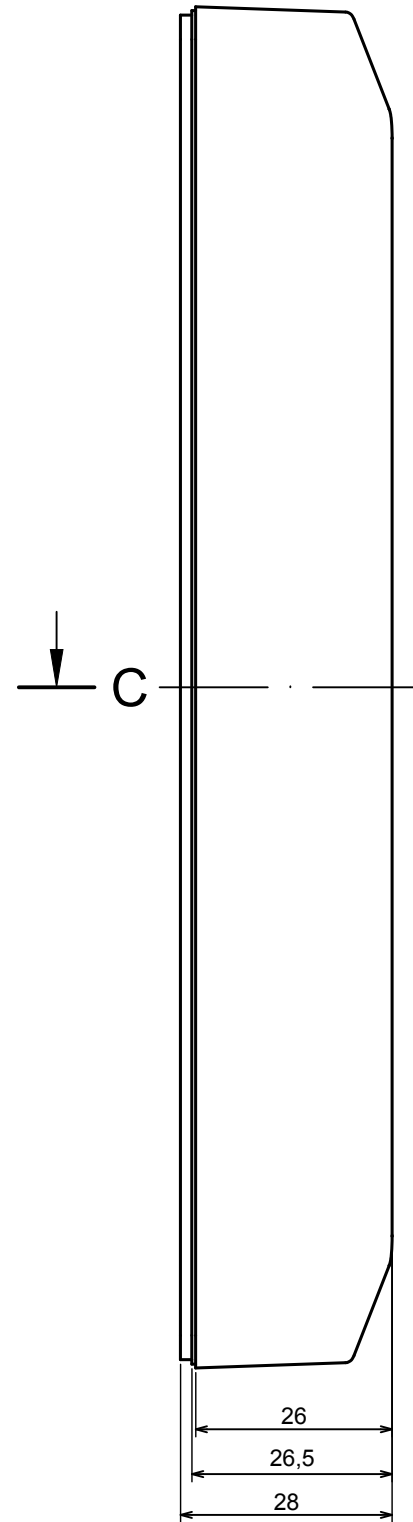

All rights reserved. Copyright Kradox 2022

Product model Z133 - Assembly

Format: A3 Material: ABS

Scale 1:1 Tolerance: +/- 0,3

All rights reserved. Copyright Kradox 2022		
Product model	Z133 - Base	
Format: A3	Material: ABS	
Scale 1:1	Tolerance: +/- 0,3	

C-C

All rights reserved. Copyright Kradex 2022		
Product model	Z133 - Cover	
Format: A3	Material: ABS	
Scale 1:1	Tolerance: +/- 0,3	

Sample PCB maximum dimensions (not included)

All rights reserved. Copyright Kradox 2022		
Product model	Z133 - Base PCB	
Format: A3	Material: laminate	
Scale 1:1	Tolerance: +/- 1	

Sample PCB maximum dimensions (not included)

All rights reserved. Copyright Kradox 2022		
Product model	Z133 - Cover PCB	
Format: A3	Material: laminate	
Scale 1:1	Tolerance: +/- 1	

X-ON Electronics

Largest Supplier of Electrical and Electronic Components