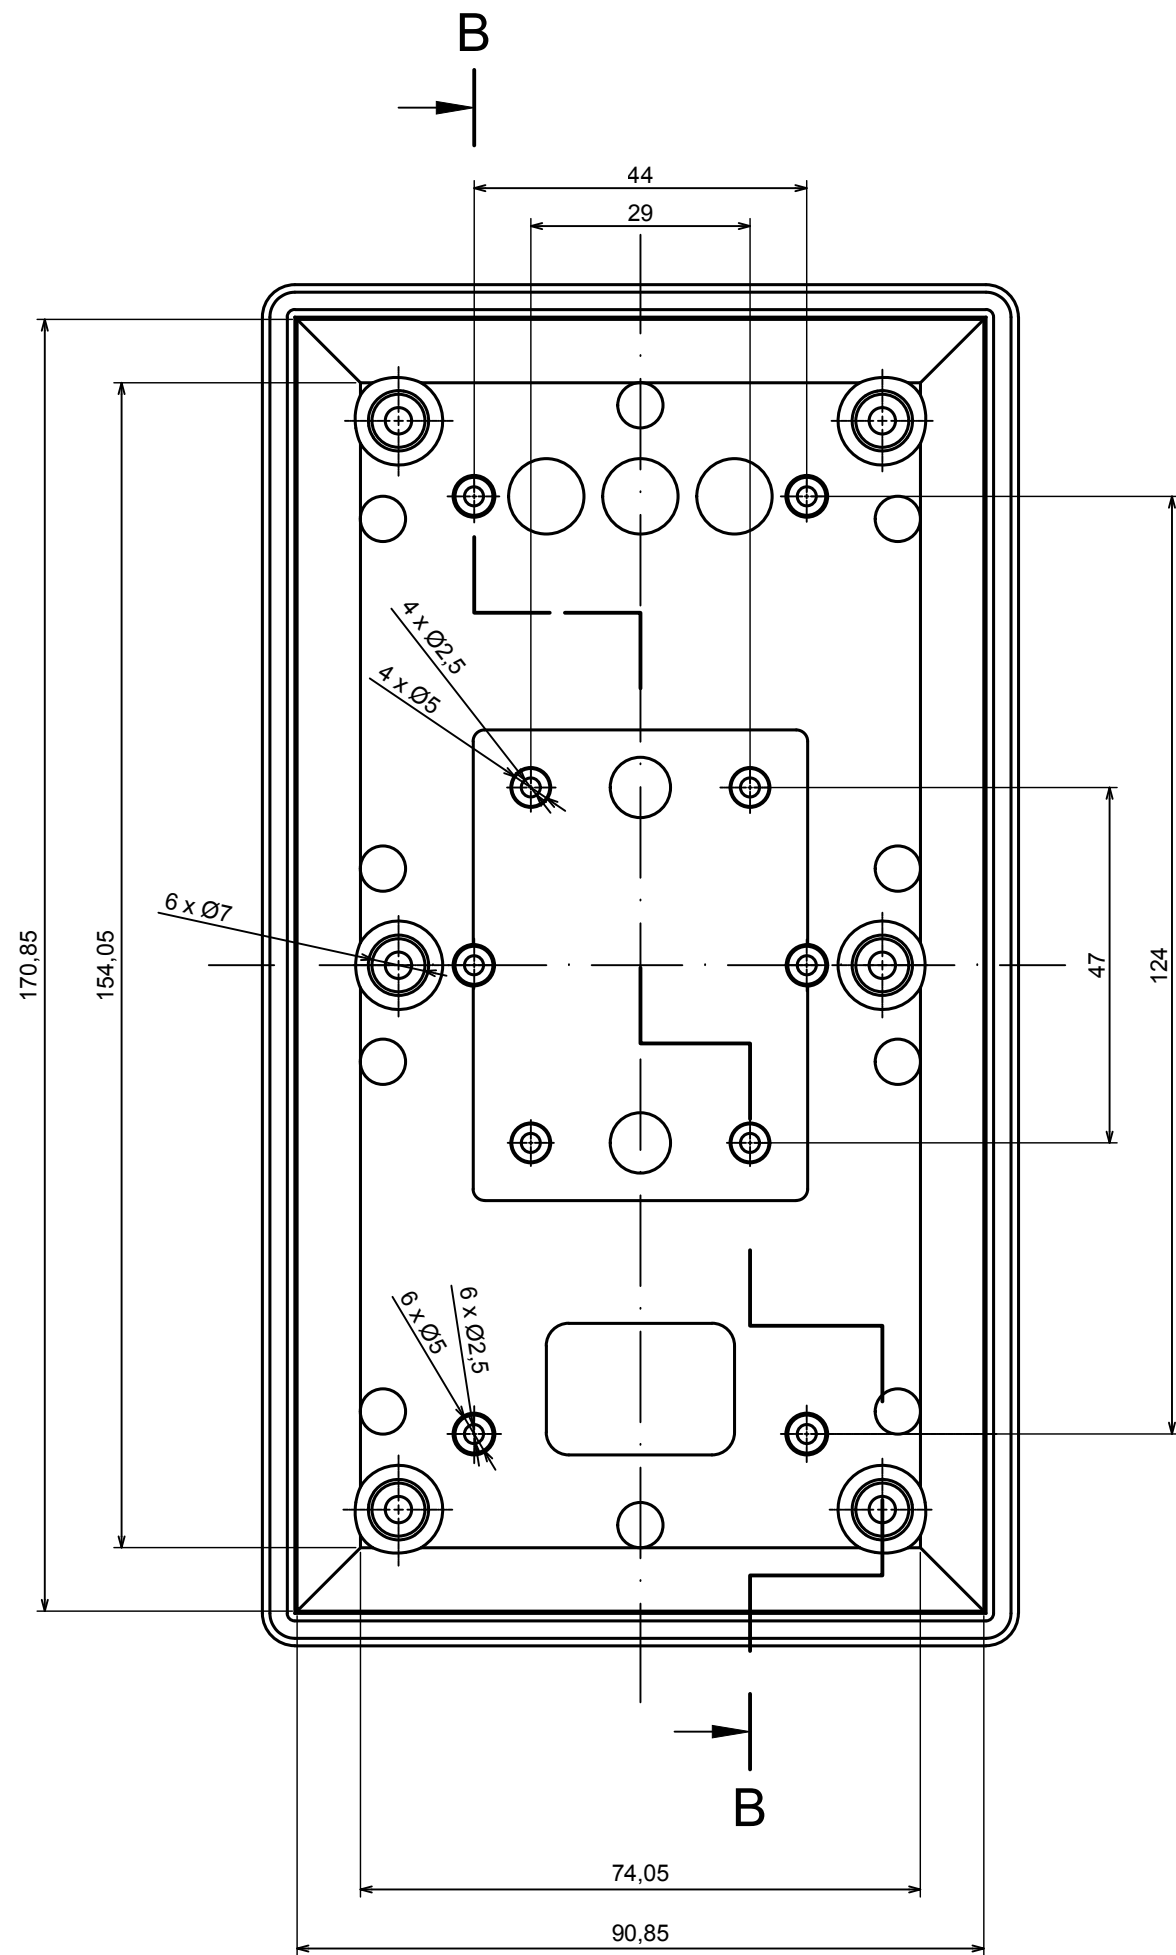

All rights reserved. Copyright Kradox 2022

Product model Z133 - Assembly

Format: A3 Material: ABS

Scale 1:1 Tolerance: +/- 0,3

All rights reserved. Copyright Kradox 2022		
Product model	Z133 - Base	
Format: A3	Material: ABS	
Scale 1:1	Tolerance: +/- 0,3	

C-C

All rights reserved. Copyright Kradex 2022		
Product model	Z133 - Cover	
Format: A3	Material: ABS	
Scale 1:1	Tolerance: +/- 0,3	

Sample PCB maximum dimensions (not included)

All rights reserved. Copyright Kradox 2022		
Product model	Z133 - Base PCB	
Format: A3	Material: laminate	
Scale 1:1	Tolerance: +/- 1	

Sample PCB maximum dimensions (not included)

All rights reserved. Copyright Kradox 2022		
Product model	Z133 - Cover PCB	
Format: A3	Material: laminate	
Scale 1:1	Tolerance: +/- 1	

X-ON Electronics

Largest Supplier of Electrical and Electronic Components