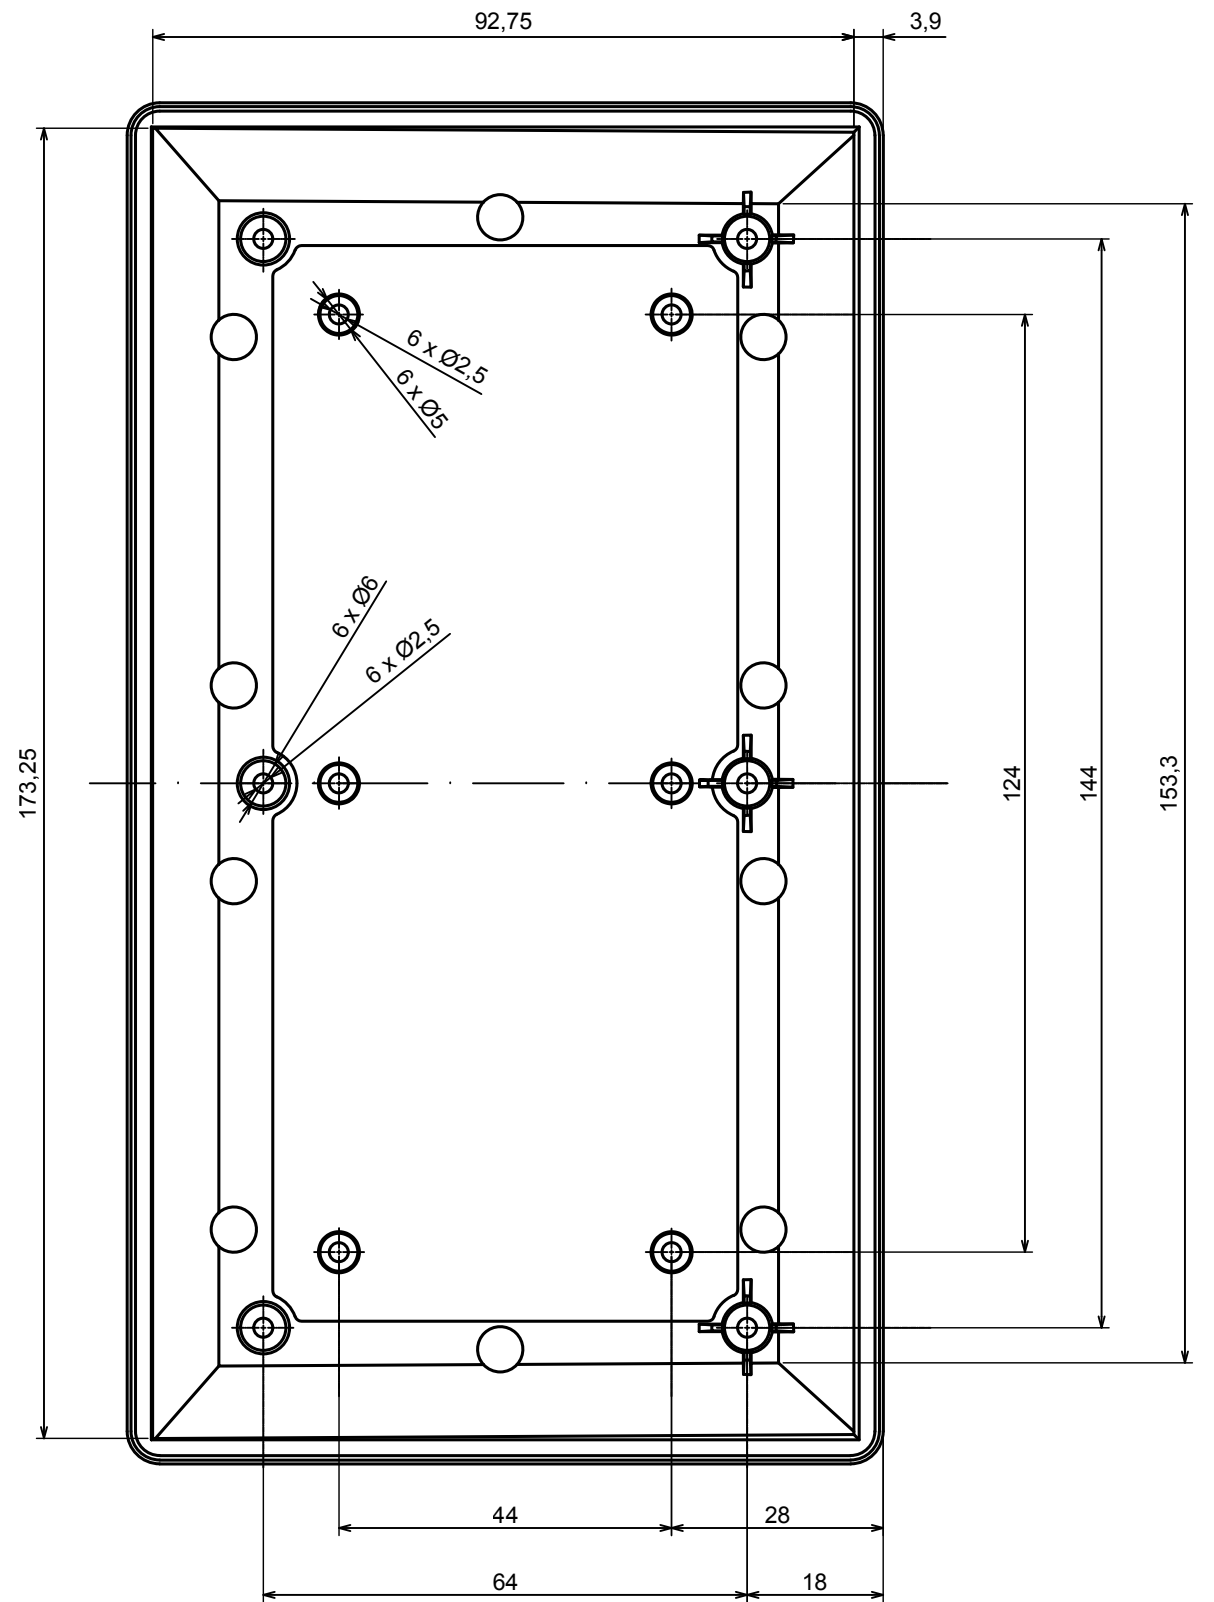

All rights reserved. Copyright Kradox 2022

Product model Z133 - Assembly

Format: A3 Material: ABS

Scale 1:1 Tolerance: +/- 0,3

All rights reserved. Copyright Kradox 2022		
Product model	Z133 - Base	
Format: A3	Material: ABS	
Scale 1:1	Tolerance: +/- 0,3	

C-C

All rights reserved. Copyright Kradex 2022		
Product model	Z133 - Cover	
Format: A3	Material: ABS	
Scale 1:1	Tolerance: +/- 0,3	

Sample PCB maximum dimensions (not included)

All rights reserved. Copyright Kradox 2022		
Product model	Z133 - Base PCB	
Format: A3	Material: laminate	
Scale 1:1	Tolerance: +/- 1	

Sample PCB maximum dimensions (not included)

All rights reserved. Copyright Kradox 2022		
Product model	Z133 - Cover PCB	
Format: A3	Material: laminate	
Scale 1:1	Tolerance: +/- 1	

X-ON Electronics

Largest Supplier of Electrical and Electronic Components