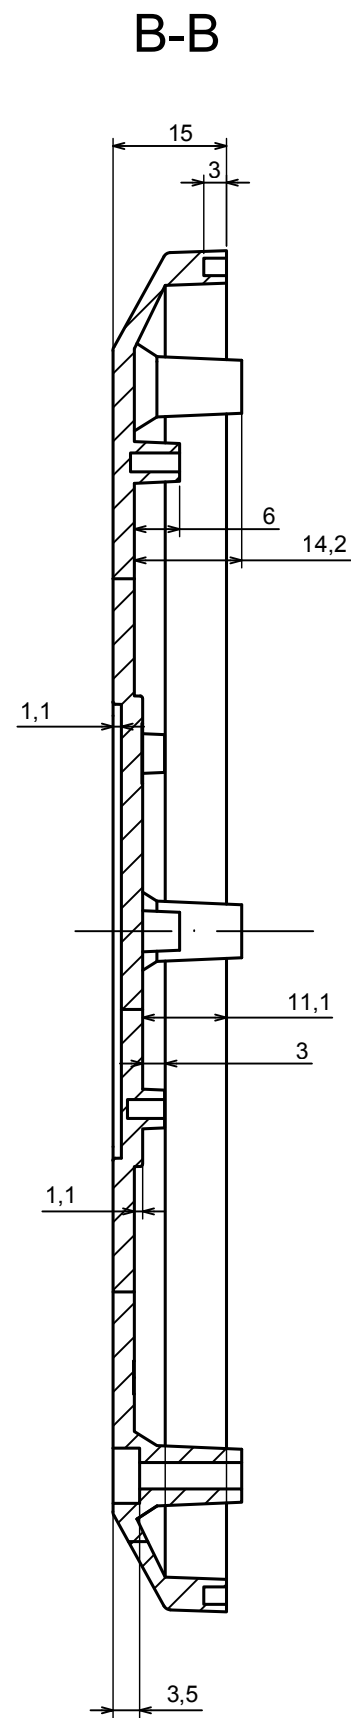

All rights reserved. Copyright Kradox 2022

Product model Z133 - Assembly

Format: A3 Material: ABS

Scale 1:1 Tolerance: +/- 0,3

All rights reserved. Copyright Kradox 2022		
Product model	Z133 - Base	
Format: A3	Material: ABS	
Scale 1:1	Tolerance: +/- 0,3	

C-C

All rights reserved. Copyright Kradex 2022		
Product model	Z133 - Cover	
Format: A3	Material: ABS	
Scale 1:1	Tolerance: +/- 0,3	

Sample PCB maximum dimensions (not included)

All rights reserved. Copyright Kradox 2022		
Product model	Z133 - Base PCB	
Format: A3	Material: laminate	
Scale 1:1	Tolerance: +/- 1	

Sample PCB maximum dimensions (not included)

All rights reserved. Copyright Kradox 2022		
Product model	Z133 - Cover PCB	
Format: A3	Material: laminate	
Scale 1:1	Tolerance: +/- 1	

X-ON Electronics

Largest Supplier of Electrical and Electronic Components