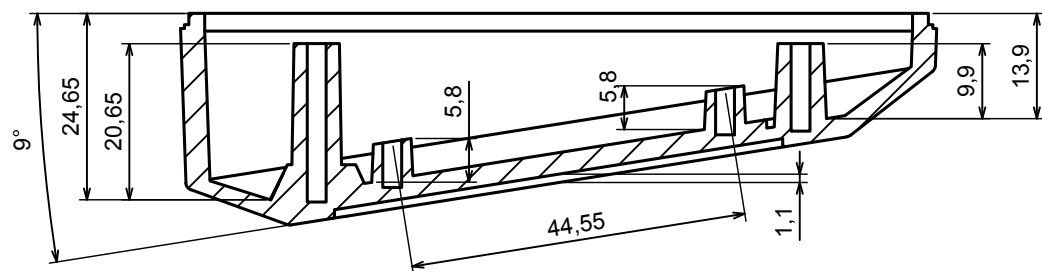

All rights reserved. Copyright Kradox 2022

Product model Z133 - Assembly

Format: A3 Material: ABS

Scale 1:1 Tolerance: +/- 0,3

All rights reserved. Copyright Kradox 2022		
Product model	Z133 - Base	
Format: A3	Material: ABS	
Scale 1:1	Tolerance: +/- 0,3	

C-C

All rights reserved. Copyright Kradex 2022		
Product model	Z133 - Cover	
Format: A3	Material: ABS	
Scale 1:1	Tolerance: +/- 0,3	

Sample PCB maximum dimensions (not included)

All rights reserved. Copyright Kradox 2022		
Product model	Z133 - Base PCB	
Format: A3	Material: laminate	
Scale 1:1	Tolerance: +/- 1	

Sample PCB maximum dimensions (not included)

All rights reserved. Copyright Kradox 2022		
Product model	Z133 - Cover PCB	
Format: A3	Material: laminate	
Scale 1:1	Tolerance: +/- 1	

X-ON Electronics

Largest Supplier of Electrical and Electronic Components