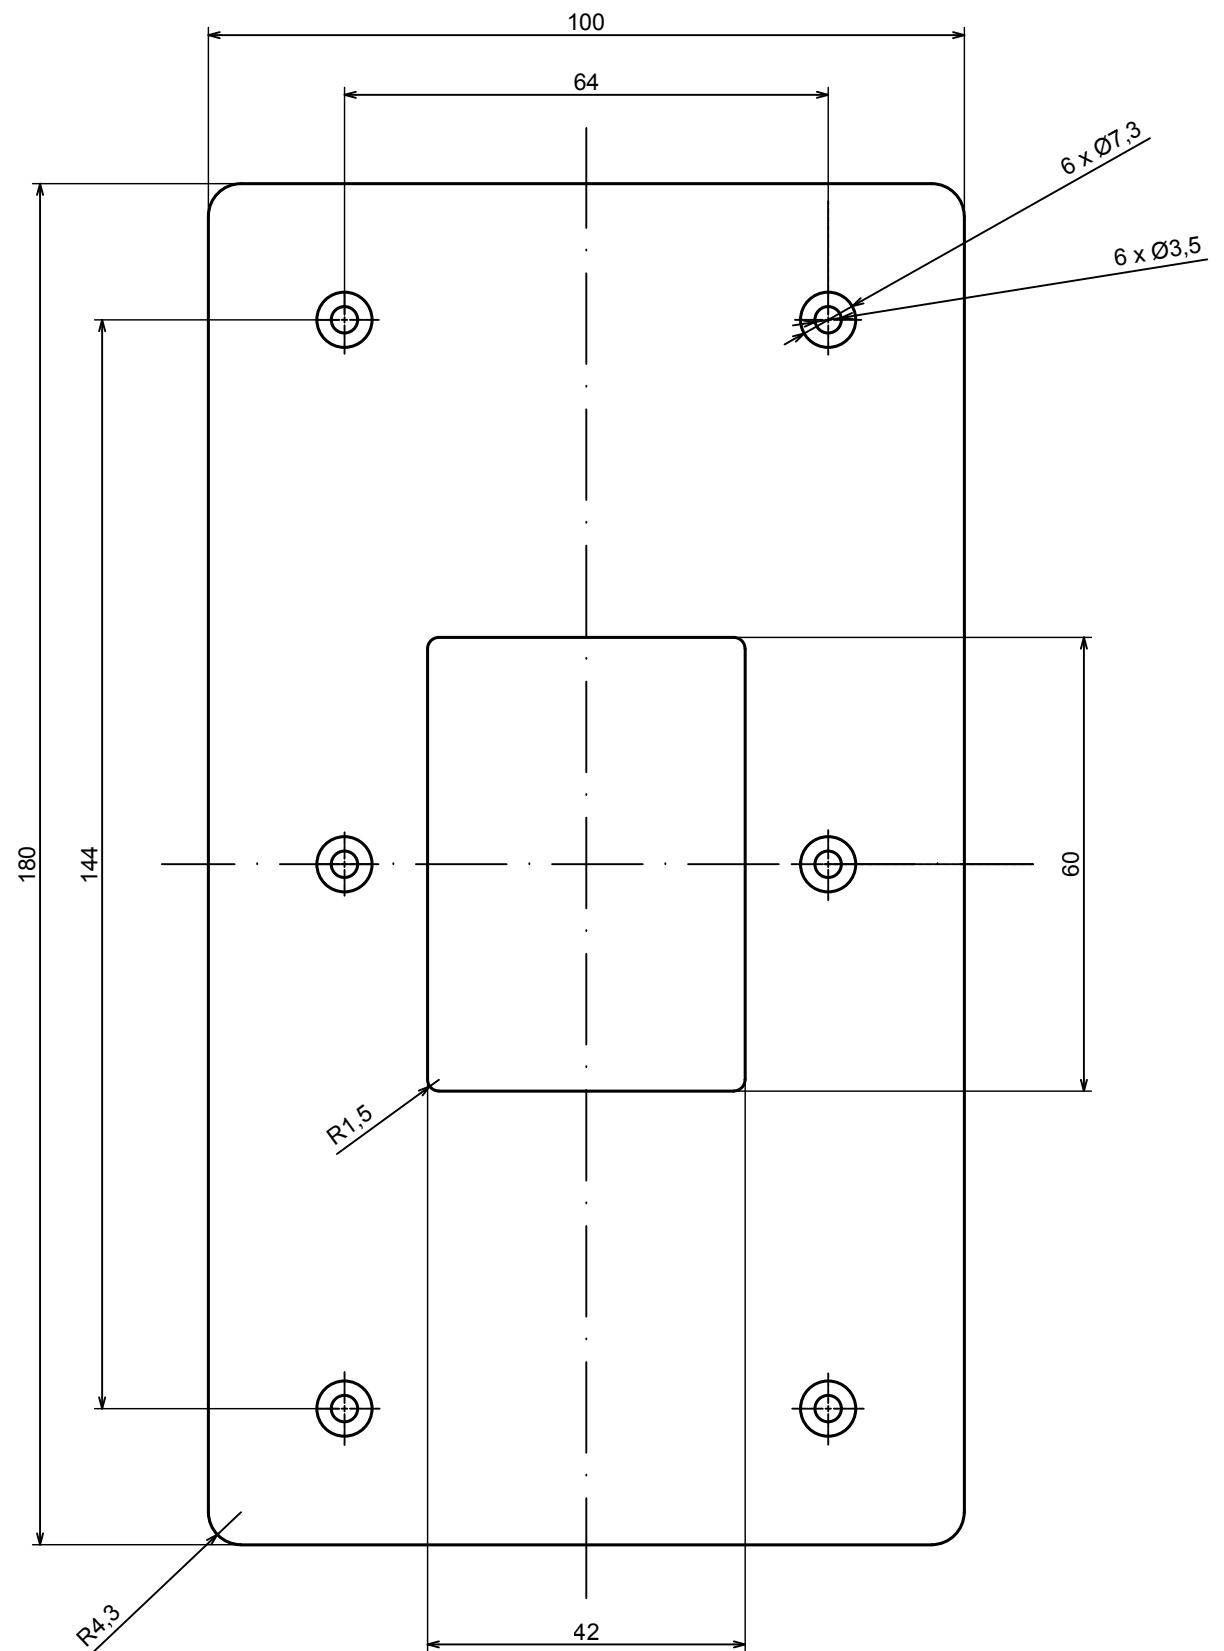

All rights reserved. Copyright Kradox 2022

Product model Z133 - Assembly

Format: A3 Material: ABS

Scale 1:1 Tolerance: +/- 0,3

All rights reserved. Copyright Kradox 2022		
Product model	Z133 - Base	
Format: A3	Material: ABS	
Scale 1:1	Tolerance: +/- 0,3	

C-C

All rights reserved. Copyright Kradex 2022		
Product model	Z133 - Cover	
Format: A3	Material: ABS	
Scale 1:1	Tolerance: +/- 0,3	

Sample PCB maximum dimensions (not included)

All rights reserved. Copyright Kradox 2022		
Product model	Z133 - Base PCB	
Format: A3	Material: laminate	
Scale 1:1	Tolerance: +/- 1	

Sample PCB maximum dimensions (not included)

All rights reserved. Copyright Kradox 2022		
Product model	Z133 - Cover PCB	
Format: A3	Material: laminate	
Scale 1:1	Tolerance: +/- 1	

X-ON Electronics

Largest Supplier of Electrical and Electronic Components