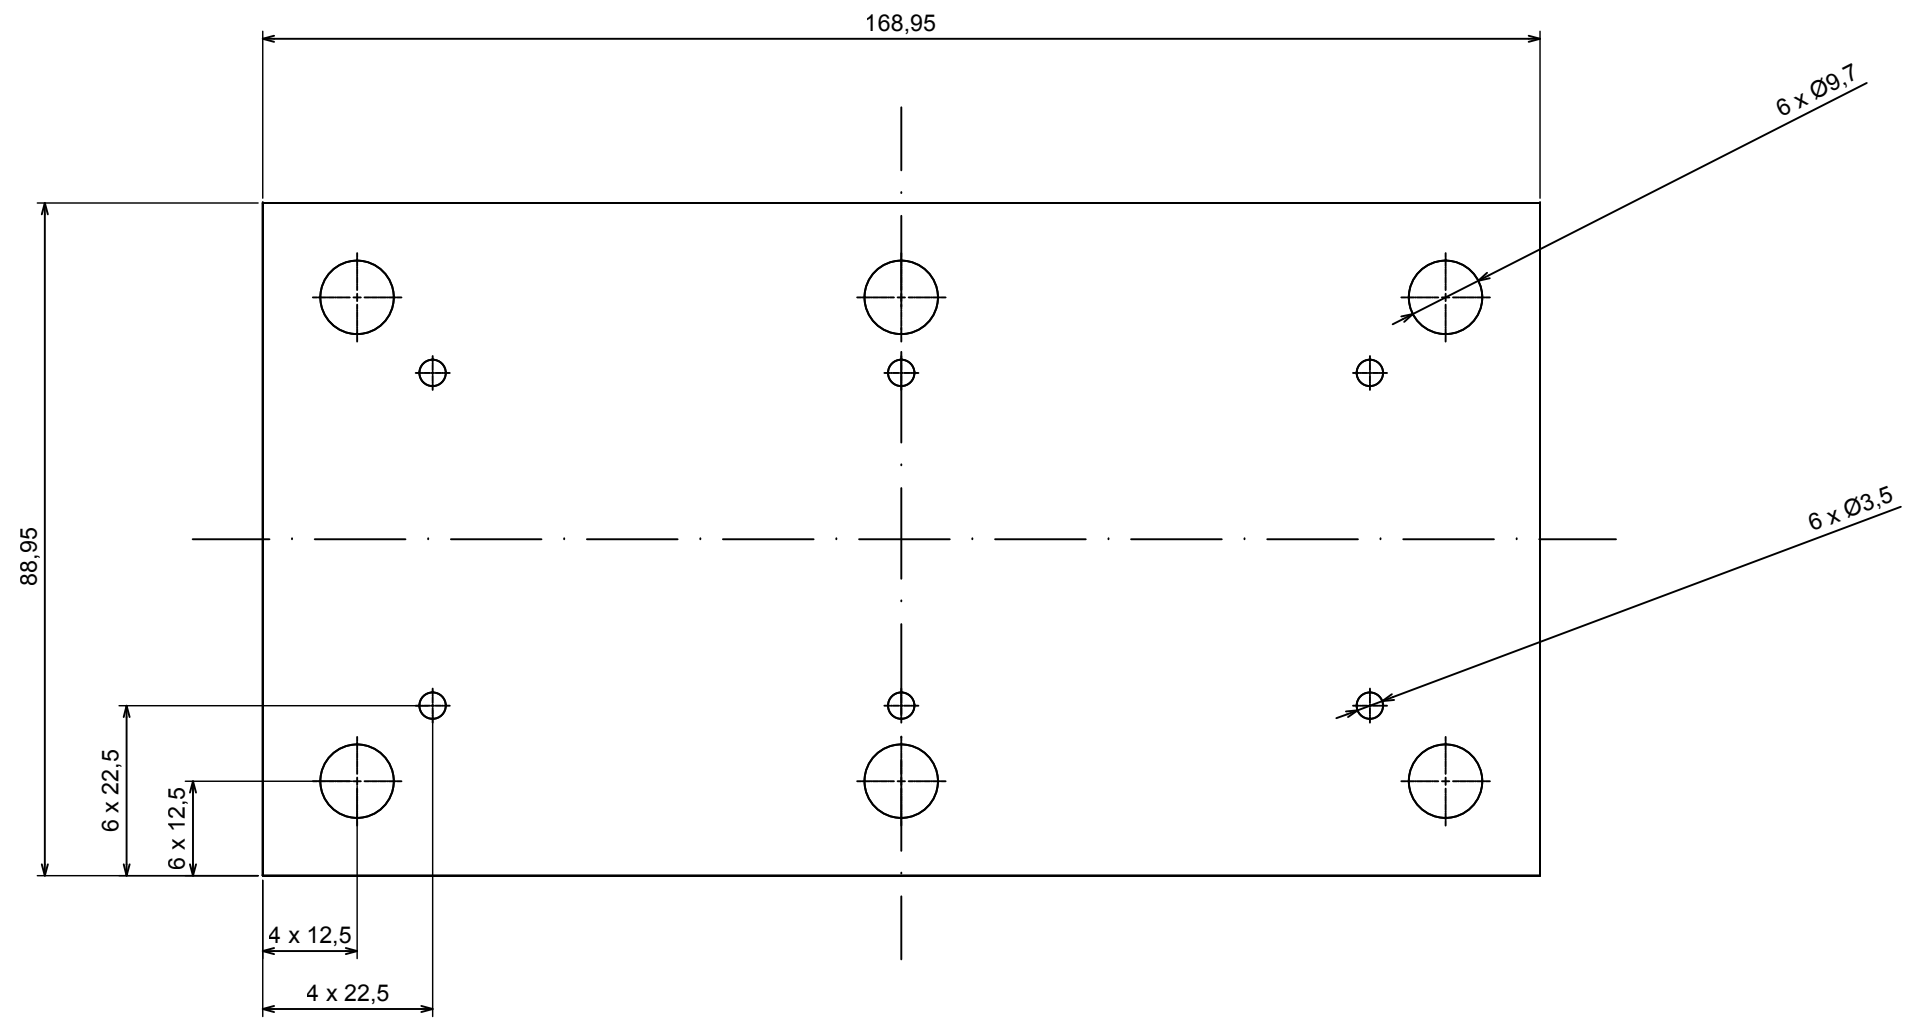

All rights reserved. Copyright Kradox 2022

Product model Z133 - Assembly

Format: A3 Material: ABS

Scale 1:1 Tolerance: +/- 0,3

All rights reserved. Copyright Kradox 2022		
Product model	Z133 - Base	
Format: A3	Material: ABS	
Scale 1:1	Tolerance: +/- 0,3	

C-C

All rights reserved. Copyright Kradex 2022		
Product model	Z133 - Cover	
Format: A3	Material: ABS	
Scale 1:1	Tolerance: +/- 0,3	

Sample PCB maximum dimensions (not included)

All rights reserved. Copyright Kradox 2022		
Product model	Z133 - Base PCB	
Format: A3	Material: laminate	
Scale 1:1	Tolerance: +/- 1	

Sample PCB maximum dimensions (not included)

All rights reserved. Copyright Kradox 2022		
Product model	Z133 - Cover PCB	
Format: A3	Material: laminate	
Scale 1:1	Tolerance: +/- 1	

X-ON Electronics

Largest Supplier of Electrical and Electronic Components