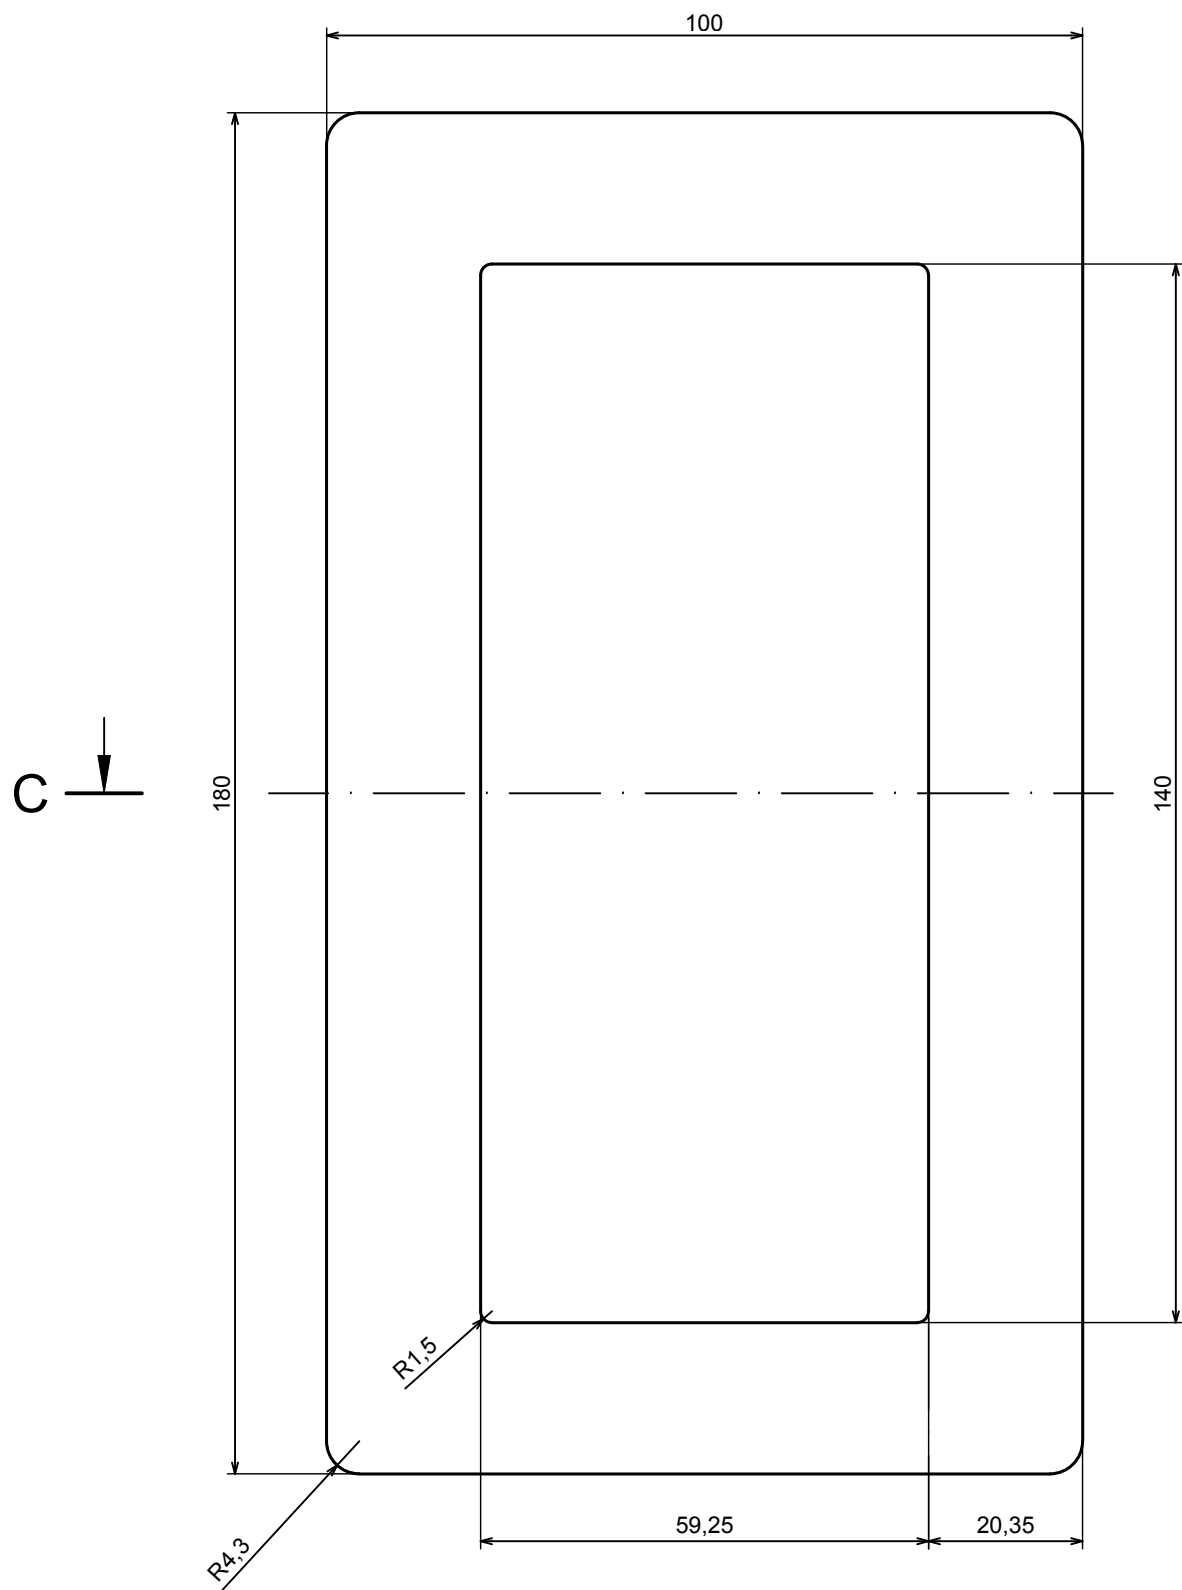

All rights reserved. Copyright Kradox 2022

Product model Z133 - Assembly

Format: A3 Material: ABS

Scale 1:1 Tolerance: +/- 0,3

All rights reserved. Copyright Kradox 2022		
Product model	Z133 - Base	
Format: A3	Material: ABS	
Scale 1:1	Tolerance: +/- 0,3	

C-C

All rights reserved. Copyright Kradex 2022		
Product model	Z133 - Cover	
Format: A3	Material: ABS	
Scale 1:1	Tolerance: +/- 0,3	

Sample PCB maximum dimensions (not included)

All rights reserved. Copyright Kradox 2022		
Product model	Z133 - Base PCB	
Format: A3	Material: laminate	
Scale 1:1	Tolerance: +/- 1	

Sample PCB maximum dimensions (not included)

All rights reserved. Copyright Kradox 2022		
Product model	Z133 - Cover PCB	
Format: A3	Material: laminate	
Scale 1:1	Tolerance: +/- 1	

X-ON Electronics

Largest Supplier of Electrical and Electronic Components