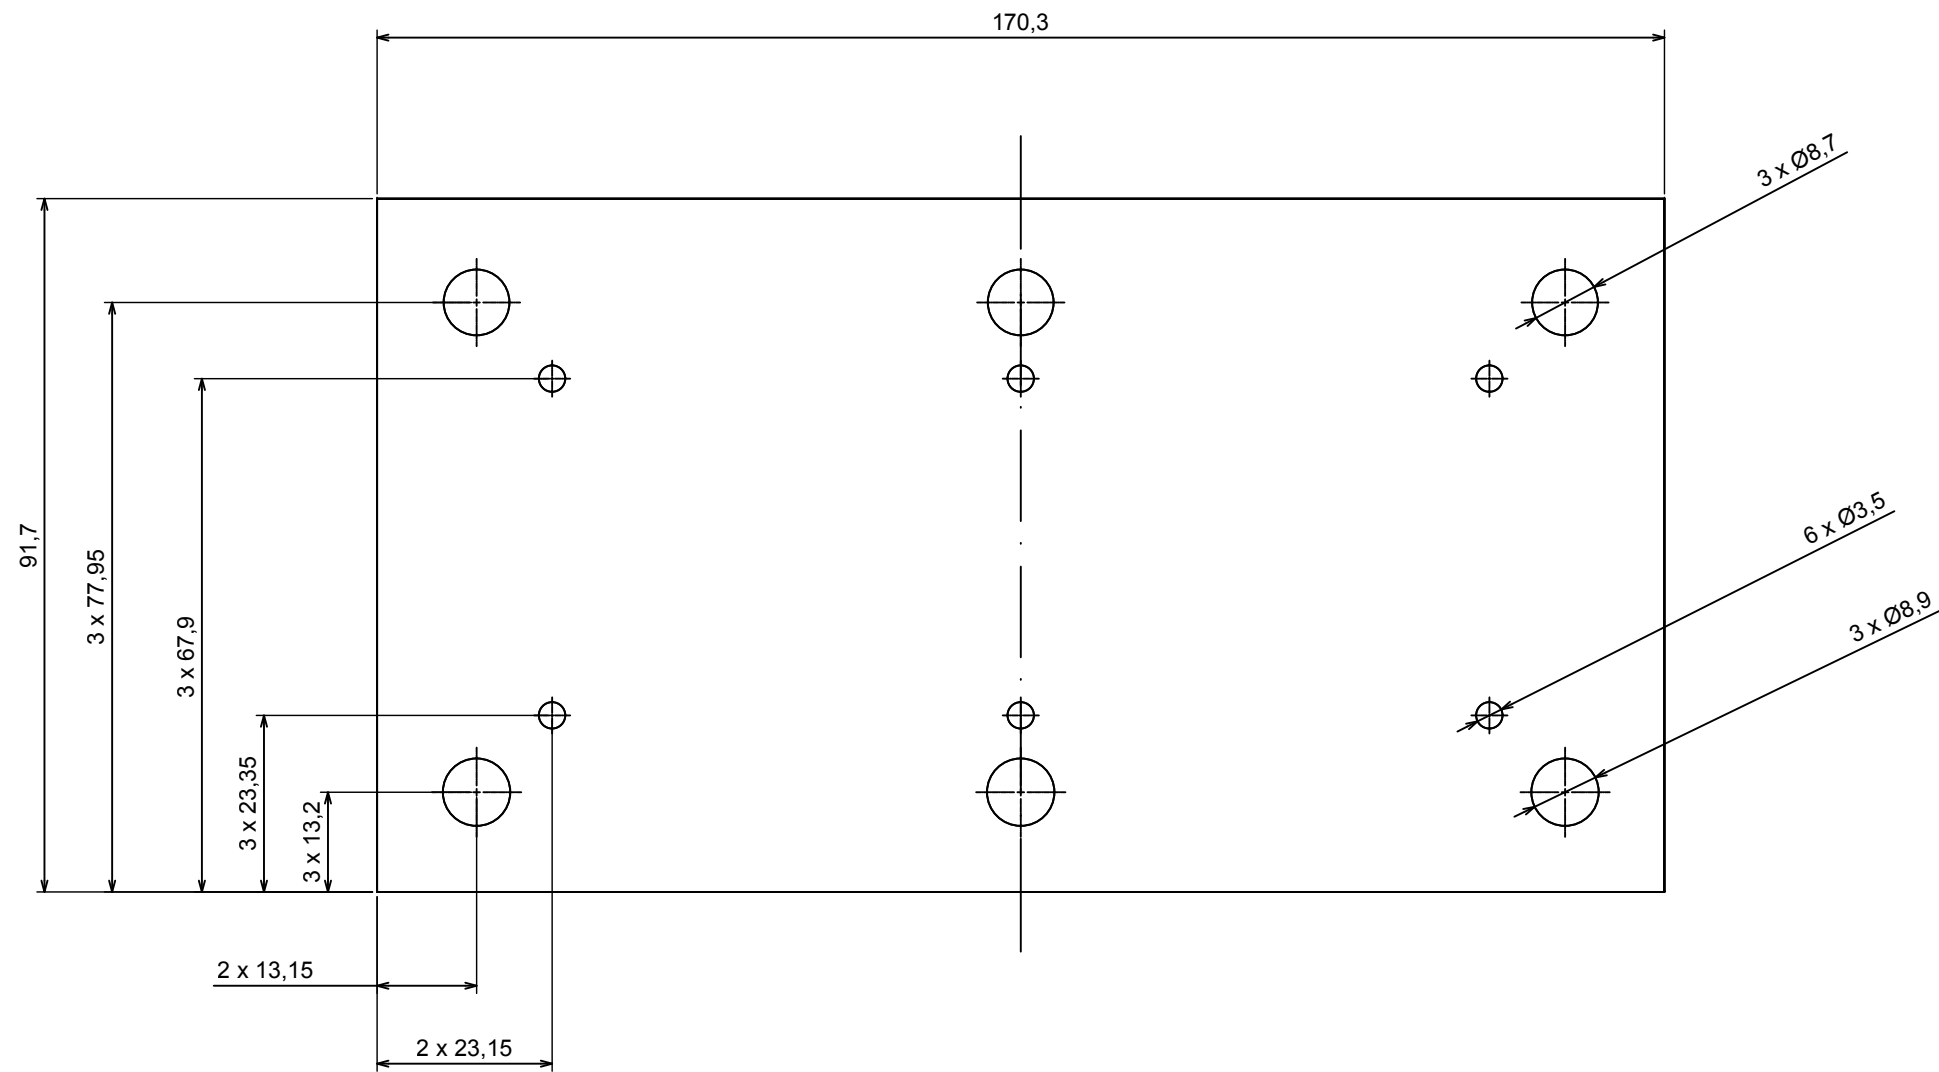

All rights reserved. Copyright Kradox 2022

Product model Z133 - Assembly

Format: A3 Material: ABS

Scale 1:1 Tolerance: +/- 0,3

All rights reserved. Copyright Kradox 2022		
Product model	Z133 - Base	
Format: A3	Material: ABS	
Scale 1:1	Tolerance: +/- 0,3	

C-C

All rights reserved. Copyright Kradex 2022		
Product model	Z133 - Cover	
Format: A3	Material: ABS	
Scale 1:1	Tolerance: +/- 0,3	

Sample PCB maximum dimensions (not included)

All rights reserved. Copyright Kradox 2022		
Product model	Z133 - Base PCB	
Format: A3	Material: laminate	
Scale 1:1	Tolerance: +/- 1	

Sample PCB maximum dimensions (not included)

All rights reserved. Copyright Kradox 2022		
Product model	Z133 - Cover PCB	
Format: A3	Material: laminate	
Scale 1:1	Tolerance: +/- 1	

X-ON Electronics

Largest Supplier of Electrical and Electronic Components