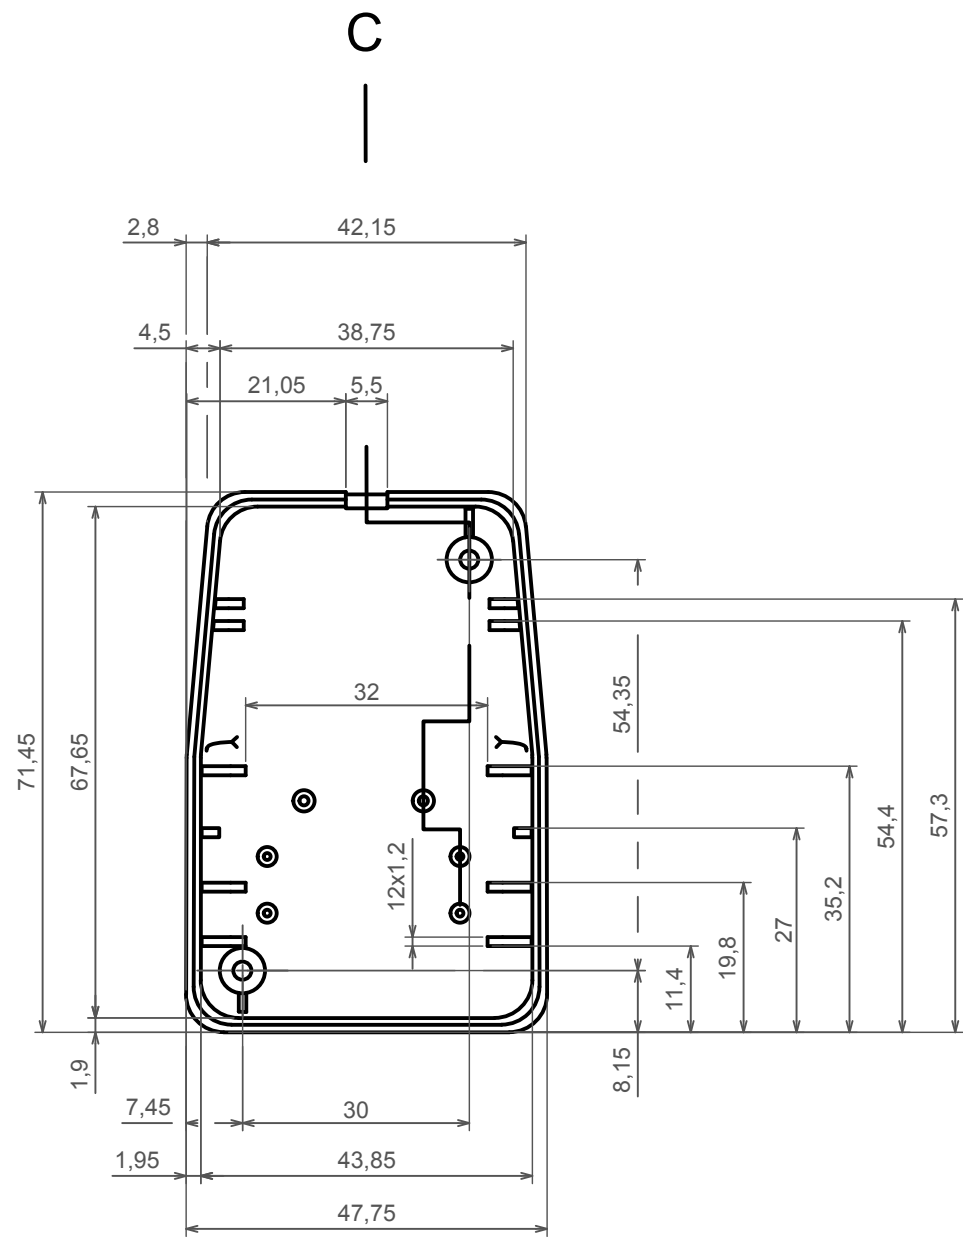

All rights reserved, Copyright Kradox 2017

Product model	Enclosure Z13A - Assembly
---------------	---------------------------

Format: A3	Material: PS, ABS
------------	-------------------

Scale 1:1	Tolerance: +/- 0.6
-----------	--------------------

All rights reserved, Copyright Kradox 2017

Product model Enclosure Z13A - Base

Format: A3 Material: PS, ABS

Scale 1:1 Tolerance: +/- 0.6

C

All rights reserved, Copyright Kradox 2017

Product model: Enclosure Z13A - Cover

Format: A3 Material: PS, ABS

Scale 1:1 Tolerance: +/- 0.6

X-ON Electronics

Largest Supplier of Electrical and Electronic Components

Click to view similar products for [Electrical Enclosures](#) category:

Click to view products by [Kradex](#) manufacturer: