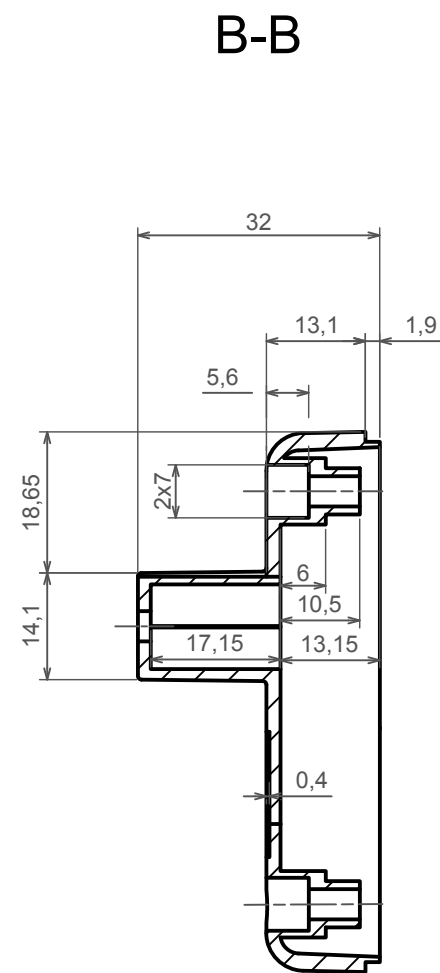

All rights reserved, Copyright Kradox 2017

Product model	Enclosure Z13A - Assembly
---------------	---------------------------

Format: A3	Material: PS, ABS
------------	-------------------

Scale 1:1	Tolerance: +/- 0.6
-----------	--------------------

All rights reserved, Copyright Kradox 2017

Product model Enclosure Z13A - Base

Format: A3 Material: PS, ABS

Scale 1:1 Tolerance: +/- 0.6

C

All rights reserved, Copyright Kradox 2017

Product model: Enclosure Z13A - Cover

Format: A3 Material: PS, ABS

Scale 1:1 Tolerance: +/- 0.6

X-ON Electronics

Largest Supplier of Electrical and Electronic Components

Click to view similar products for [Electrical Enclosures](#) category:

Click to view products by [Kradex](#) manufacturer: