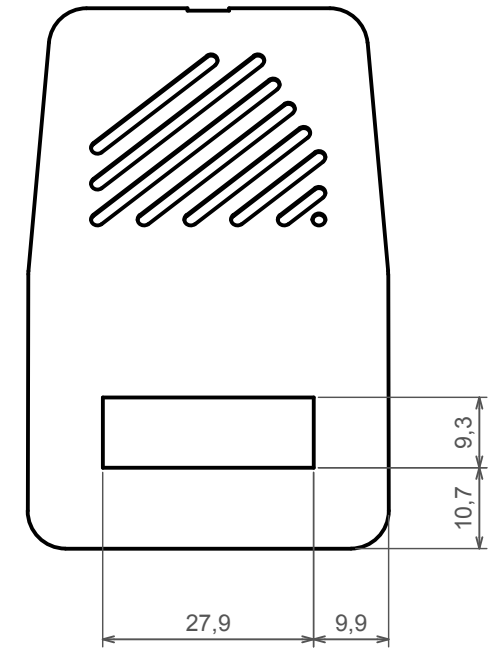

All rights reserved, Copyright Kradox 2017

Product model	Enclosure Z13A - Assembly
---------------	---------------------------

Format: A3	Material: PS, ABS
------------	-------------------

Scale 1:1	Tolerance: +/- 0.6
-----------	--------------------

All rights reserved, Copyright Kradox 2017

Product model Enclosure Z13A - Base

Format: A3 Material: PS, ABS

Scale 1:1 Tolerance: +/- 0.6

C

All rights reserved, Copyright Kradox 2017

Product model: Enclosure Z13A - Cover

Format: A3 Material: PS, ABS

Scale 1:1 Tolerance: +/- 0.6

X-ON Electronics

Largest Supplier of Electrical and Electronic Components

Click to view similar products for [Electrical Enclosures](#) category:

Click to view products by [Kradex](#) manufacturer: