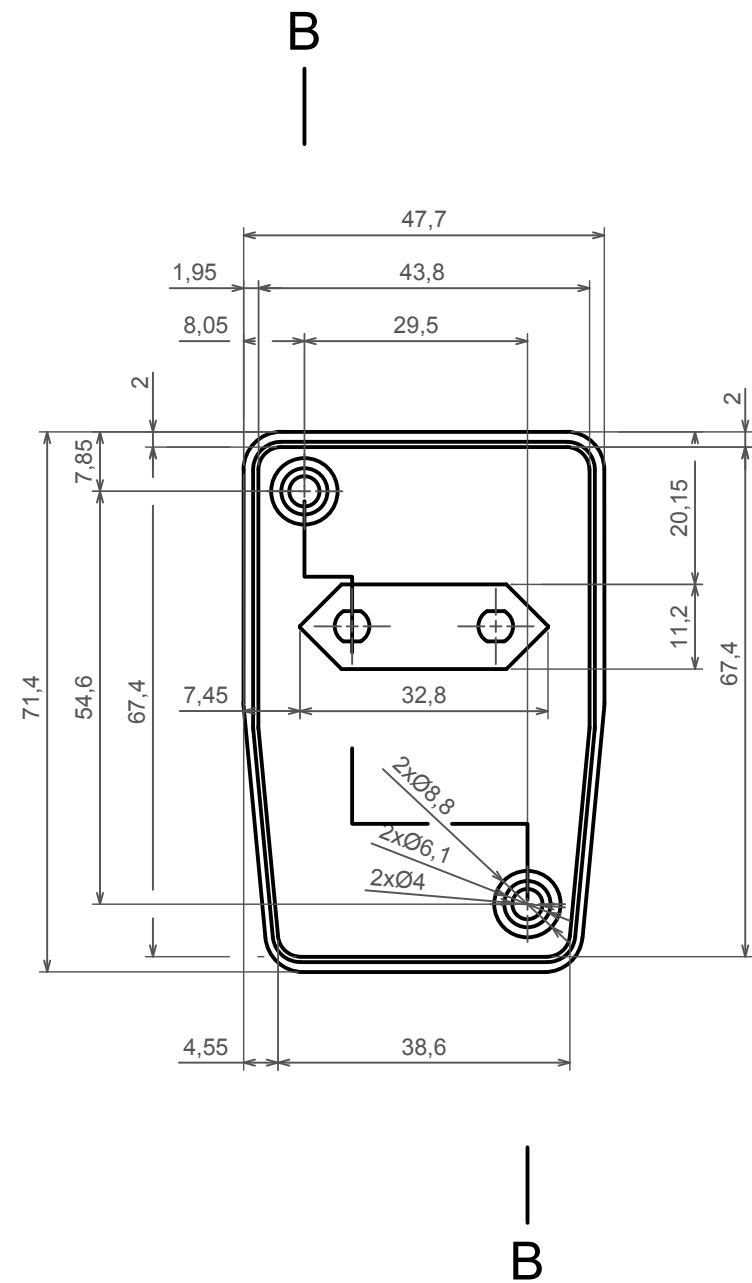

All rights reserved, Copyright Kradox 2017

Product model	Enclosure Z13A - Assembly
---------------	---------------------------

Format: A3	Material: PS, ABS
------------	-------------------

Scale 1:1	Tolerance: +/- 0.6
-----------	--------------------

All rights reserved, Copyright Kradox 2017

Product model Enclosure Z13A - Base

Format: A3 Material: PS, ABS

Scale 1:1 Tolerance: +/- 0.6

C

All rights reserved, Copyright Kradox 2017

Product model: Enclosure Z13A - Cover

Format: A3 Material: PS, ABS

Scale 1:1 Tolerance: +/- 0.6

X-ON Electronics

Largest Supplier of Electrical and Electronic Components

Click to view similar products for [Electrical Enclosures](#) category:

Click to view products by [Kradex](#) manufacturer: