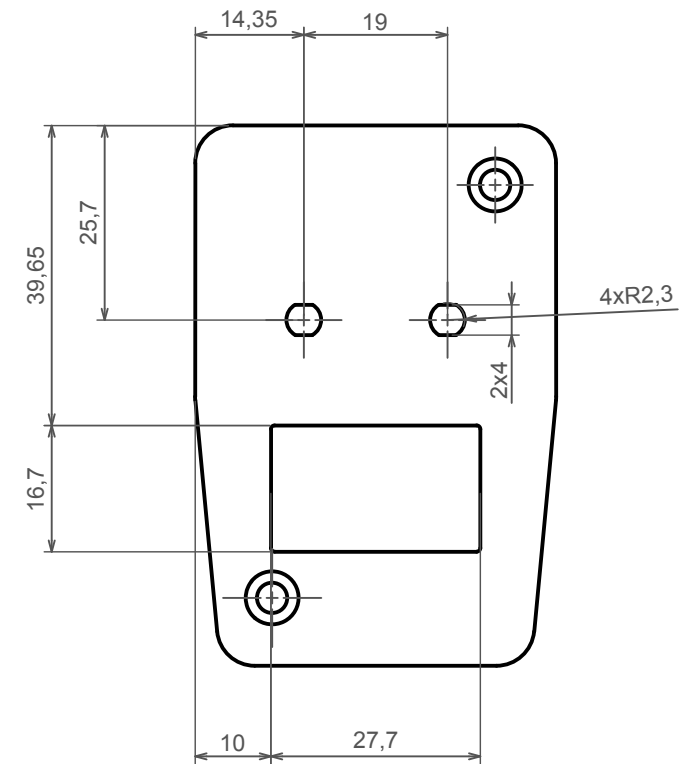

All rights reserved, Copyright Kradox 2017

Product model	Enclosure Z13A - Assembly
---------------	---------------------------

Format: A3	Material: PS, ABS
------------	-------------------

Scale 1:1	Tolerance: +/- 0.6
-----------	--------------------

All rights reserved, Copyright Kradox 2017

Product model Enclosure Z13A - Base

Format: A3 Material: PS, ABS

Scale 1:1 Tolerance: +/- 0.6

C

All rights reserved, Copyright Kradox 2017

Product model: Enclosure Z13A - Cover

Format: A3 Material: PS, ABS

Scale 1:1 Tolerance: +/- 0.6

X-ON Electronics

Largest Supplier of Electrical and Electronic Components

Click to view similar products for [Electrical Enclosures](#) category:

Click to view products by [Kradex](#) manufacturer: