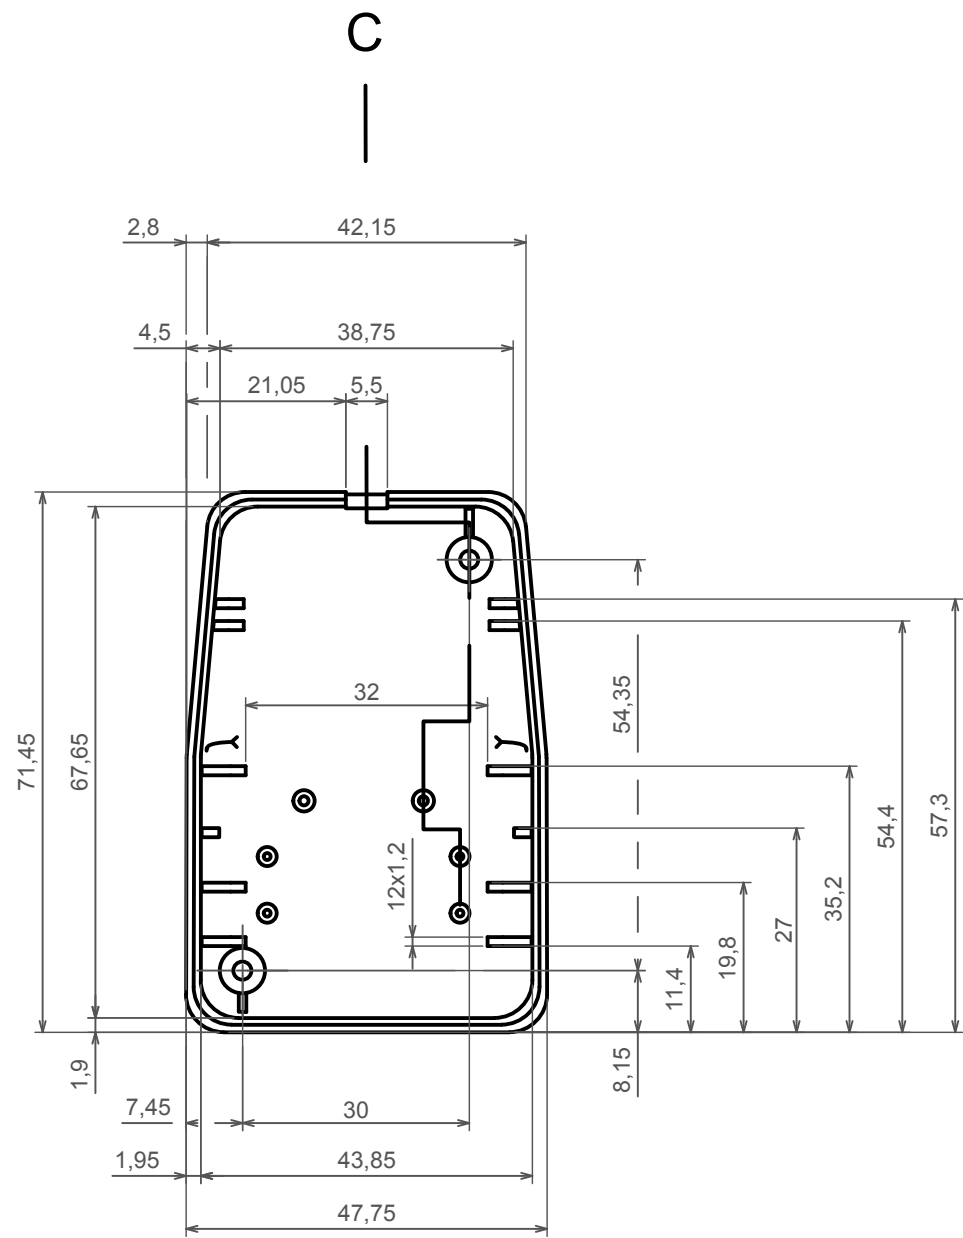

All rights reserved, Copyright Kradox 2017		
Product model	Enclosure Z13A - Assembly	
Format: A3	Material: PS, ABS	
Scale 1:1	Tolerance: +/- 0.6	

All rights reserved, Copyright Kradox 2017

Product model Enclosure Z13A - Base

Format: A3 Material: PS, ABS

Scale 1:1 Tolerance: +/- 0.6

C

All rights reserved, Copyright Kradox 2017

Product model: Enclosure Z13A - Cover

Format: A3      Material: PS, ABS

Scale 1:1      Tolerance: +/- 0.6