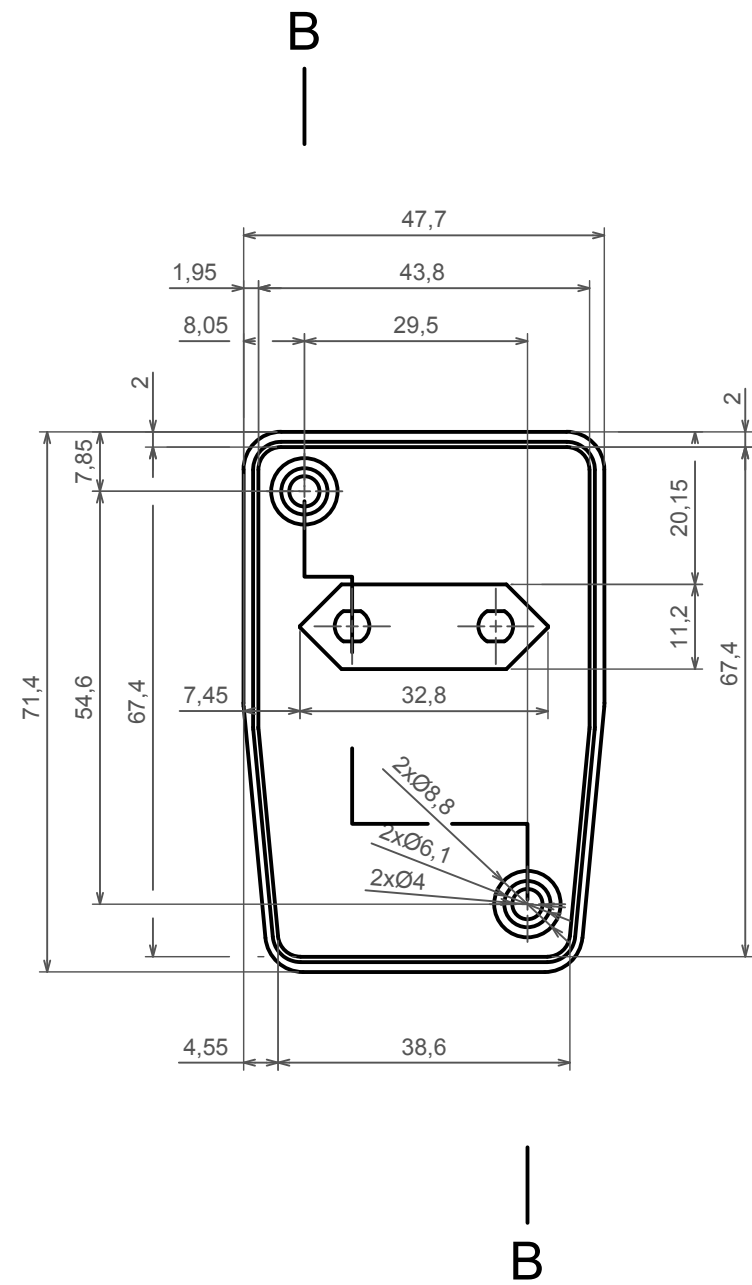

All rights reserved, Copyright Kradox 2017		
Product model	Enclosure Z13A - Assembly	
Format: A3	Material: PS, ABS	
Scale 1:1	Tolerance: +/- 0.6	

All rights reserved, Copyright Kradox 2017

Product model Enclosure Z13A - Base

Format: A3 Material: PS, ABS

Scale 1:1 Tolerance: +/- 0.6

C

All rights reserved, Copyright Kradox 2017

Product model: Enclosure Z13A - Cover

Format: A3      Material: PS, ABS

Scale 1:1      Tolerance: +/- 0.6