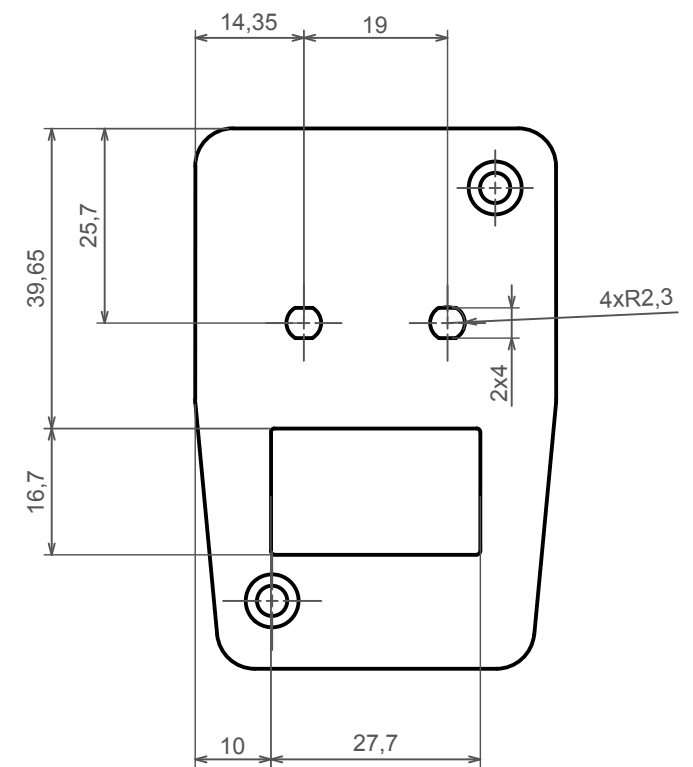

All rights reserved, Copyright Kradox 2017		
Product model	Enclosure Z13A - Assembly	
Format: A3	Material: PS, ABS	
Scale 1:1	Tolerance: +/- 0.6	

All rights reserved, Copyright Kradox 2017

Product model Enclosure Z13A - Base

Format: A3 Material: PS, ABS

Scale 1:1 Tolerance: +/- 0.6

C

All rights reserved, Copyright Kradox 2017

Product model: Enclosure Z13A - Cover

Format: A3      Material: PS, ABS

Scale 1:1      Tolerance: +/- 0.6