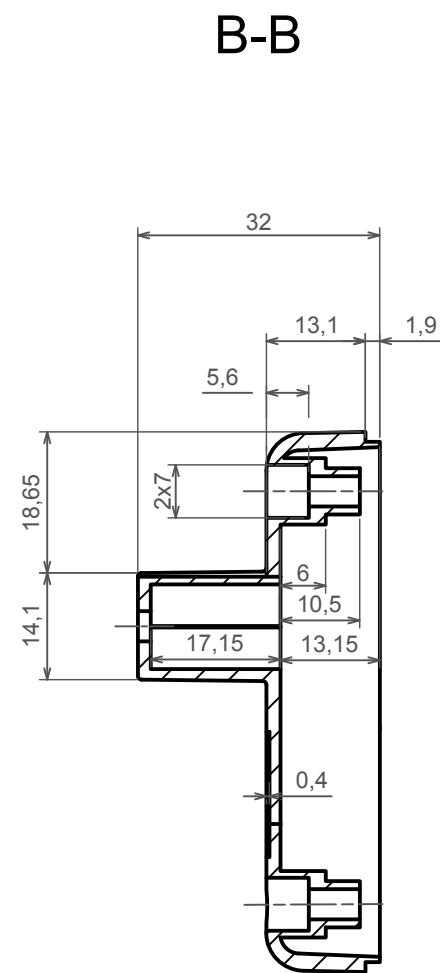

All rights reserved, Copyright Kradox 2017		
Product model	Enclosure Z13A - Assembly	
Format: A3	Material: PS, ABS	
Scale 1:1	Tolerance: +/- 0.6	

All rights reserved, Copyright Kradox 2017

Product model Enclosure Z13A - Base

Format: A3 Material: PS, ABS

Scale 1:1 Tolerance: +/- 0.6

C

All rights reserved, Copyright Kradox 2017

Product model: Enclosure Z13A - Cover

Format: A3      Material: PS, ABS

Scale 1:1      Tolerance: +/- 0.6