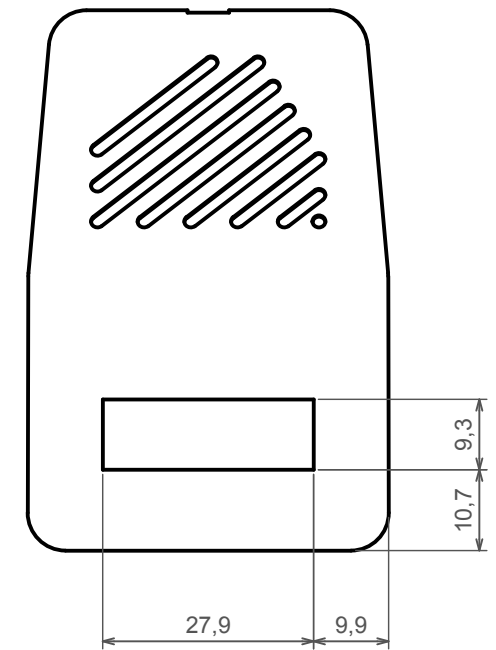

All rights reserved, Copyright Kradox 2017		
Product model	Enclosure Z13A - Assembly	
Format: A3	Material: PS, ABS	
Scale 1:1	Tolerance: +/- 0.6	

All rights reserved, Copyright Kradox 2017

Product model Enclosure Z13A - Base

Format: A3 Material: PS, ABS

Scale 1:1 Tolerance: +/- 0.6

C

All rights reserved, Copyright Kradox 2017

Product model: Enclosure Z13A - Cover

Format: A3      Material: PS, ABS

Scale 1:1      Tolerance: +/- 0.6