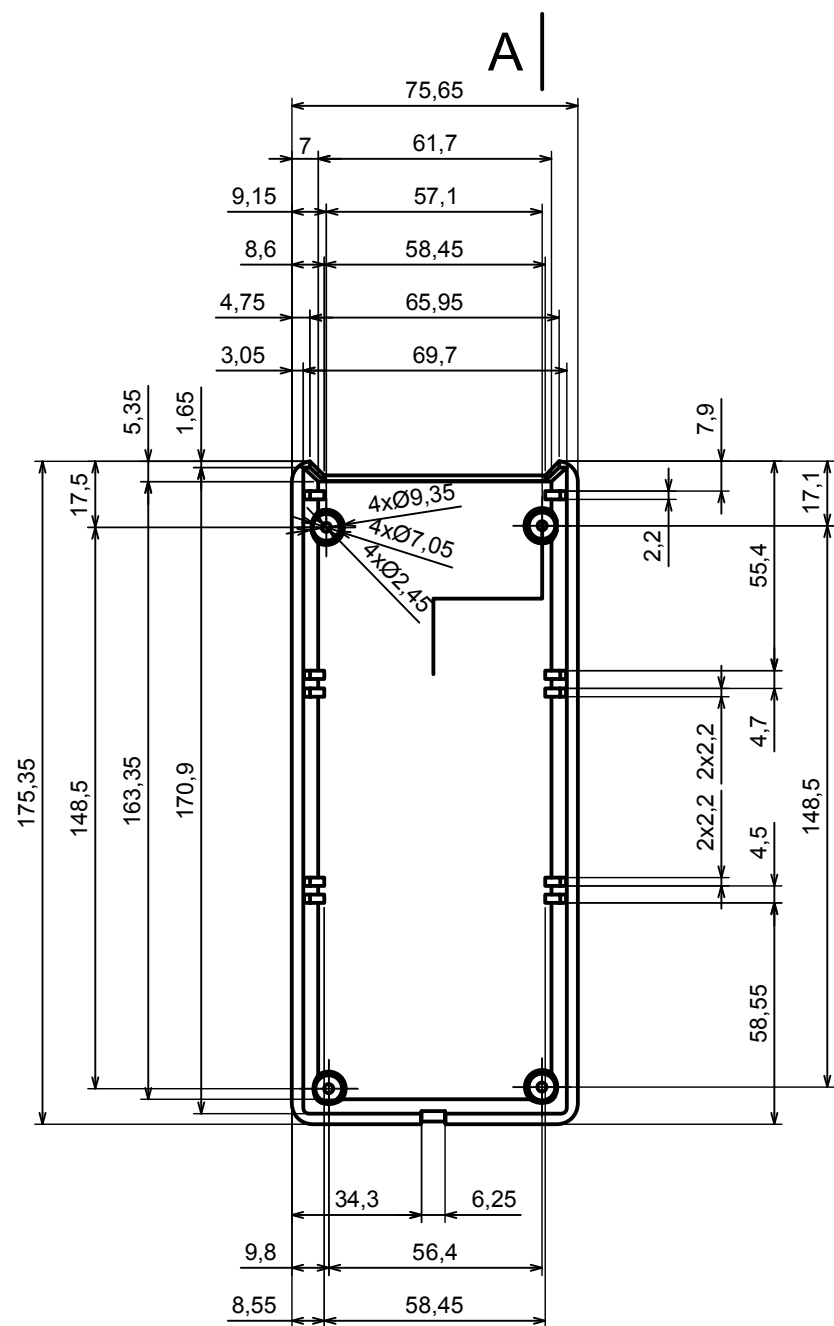

A |

A |

A-A

All rights reserved, Copyright Kradex 2017

Product model Enclosure Z18 - Assembly

Format: A3 Material: PS, ABS

Scale 1:1 Tolerance: +/- 0.8

All rights reserved, Copyright Kradox 2017		
Product model	Enclosure Z18 - Base	
Format: A3	Material: PS, ABS	
Scale 1:2	Tolerance: +/- 0.8	

A-A

A |

All rights reserved, Copyright Kradox 2017		
Product model	Enclosure Z18 - Cover	
Format: A3	Material: PS, ABS	
Scale 1:2	Tolerance: +/- 0.8	

All rights reserved, Copyright Kradox 2017		
Product model	Enclosure Z18 - Base	
Format: A3	Material: PS, ABS	
Scale 1:1	Tolerance: +/- 0.8	