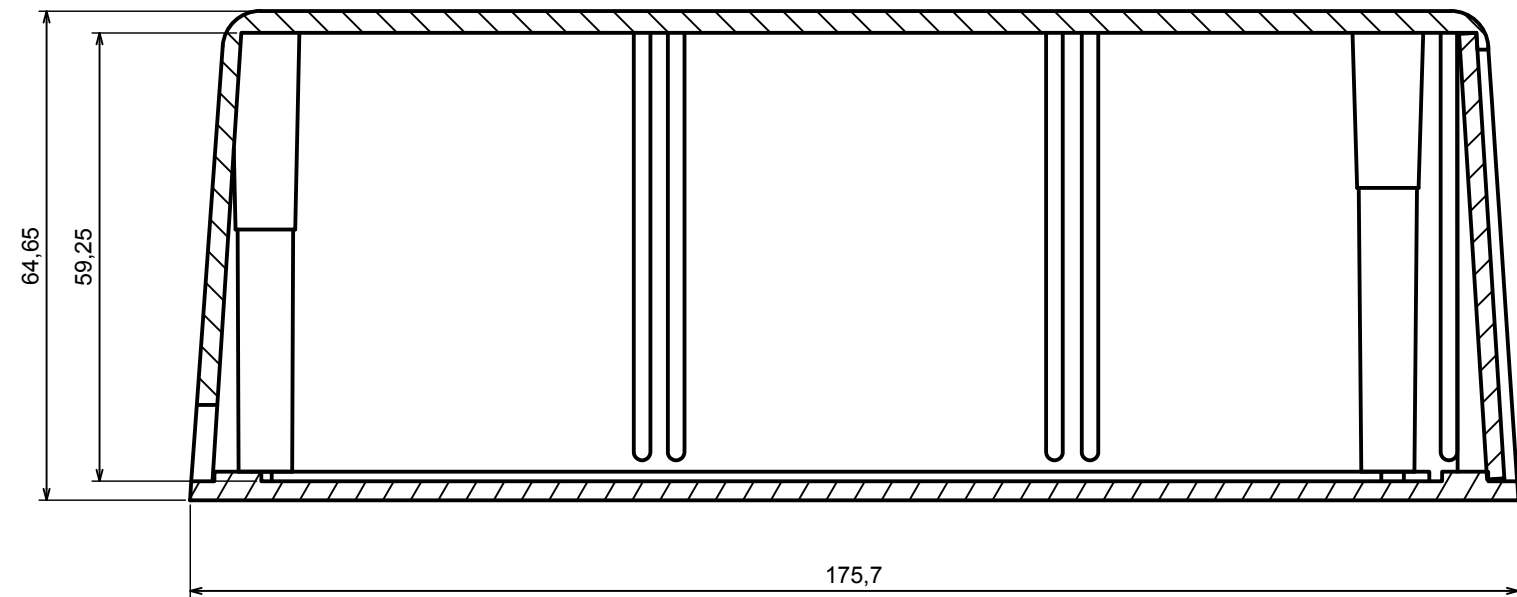

A |

A |

A-A

All rights reserved, Copyright Kradex 2017

Product model Enclosure Z18 - Assembly

Format: A3 Material: PS, ABS

Scale 1:1 Tolerance: +/- 0.8

All rights reserved, Copyright Kradox 2017		
Product model	Enclosure Z18 - Base	
Format: A3	Material: PS, ABS	
Scale 1:2	Tolerance: +/- 0.8	

A-A

A |

All rights reserved, Copyright Kradox 2017		
Product model	Enclosure Z18 - Cover	
Format: A3	Material: PS, ABS	
Scale 1:2	Tolerance: +/- 0.8	

All rights reserved, Copyright Kradox 2017		
Product model	Enclosure Z18 - Base	
Format: A3	Material: PS, ABS	
Scale 1:1	Tolerance: +/- 0.8	