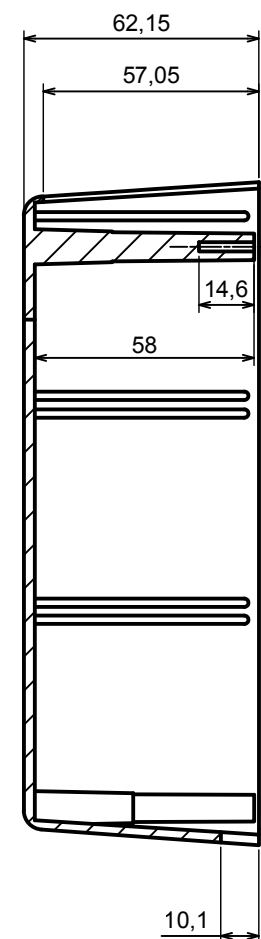

A |

A |

A-A

All rights reserved, Copyright Kradex 2017

Product model Enclosure Z18 - Assembly

Format: A3 Material: PS, ABS

Scale 1:1 Tolerance: +/- 0.8

All rights reserved, Copyright Kradox 2017		
Product model	Enclosure Z18 - Base	
Format: A3	Material: PS, ABS	
Scale 1:2	Tolerance: +/- 0.8	

A-A

A |

All rights reserved, Copyright Kradox 2017		
Product model	Enclosure Z18 - Cover	
Format: A3	Material: PS, ABS	
Scale 1:2	Tolerance: +/- 0.8	

All rights reserved, Copyright Kradox 2017		
Product model	Enclosure Z18 - Base	
Format: A3	Material: PS, ABS	
Scale 1:1	Tolerance: +/- 0.8	