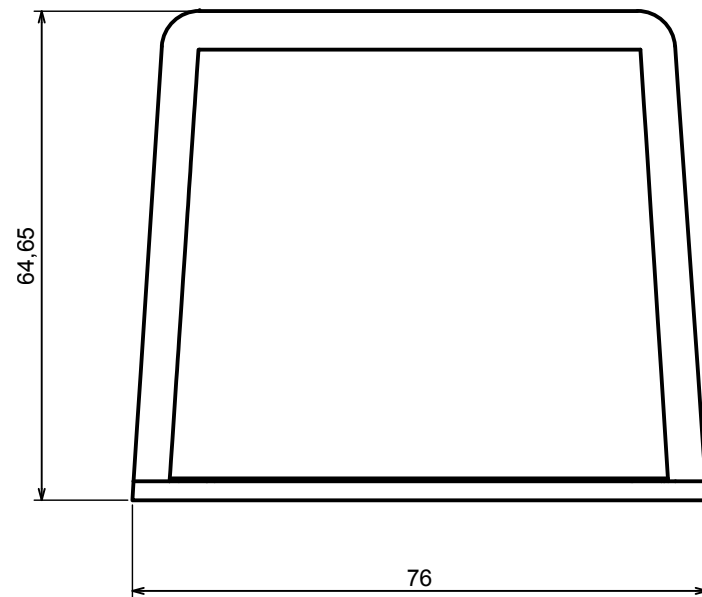

A |

A |

A-A

All rights reserved, Copyright Kradex 2017

Product model Enclosure Z18 - Assembly

Format: A3 Material: PS, ABS

Scale 1:1 Tolerance: +/- 0.8

All rights reserved, Copyright Kradox 2017		
Product model	Enclosure Z18 - Base	
Format: A3	Material: PS, ABS	
Scale 1:2	Tolerance: +/- 0.8	

A-A

A |

All rights reserved, Copyright Kradox 2017		
Product model	Enclosure Z18 - Cover	
Format: A3	Material: PS, ABS	
Scale 1:2	Tolerance: +/- 0.8	

All rights reserved, Copyright Kradox 2017		
Product model	Enclosure Z18 - Base	
Format: A3	Material: PS, ABS	
Scale 1:1	Tolerance: +/- 0.8	