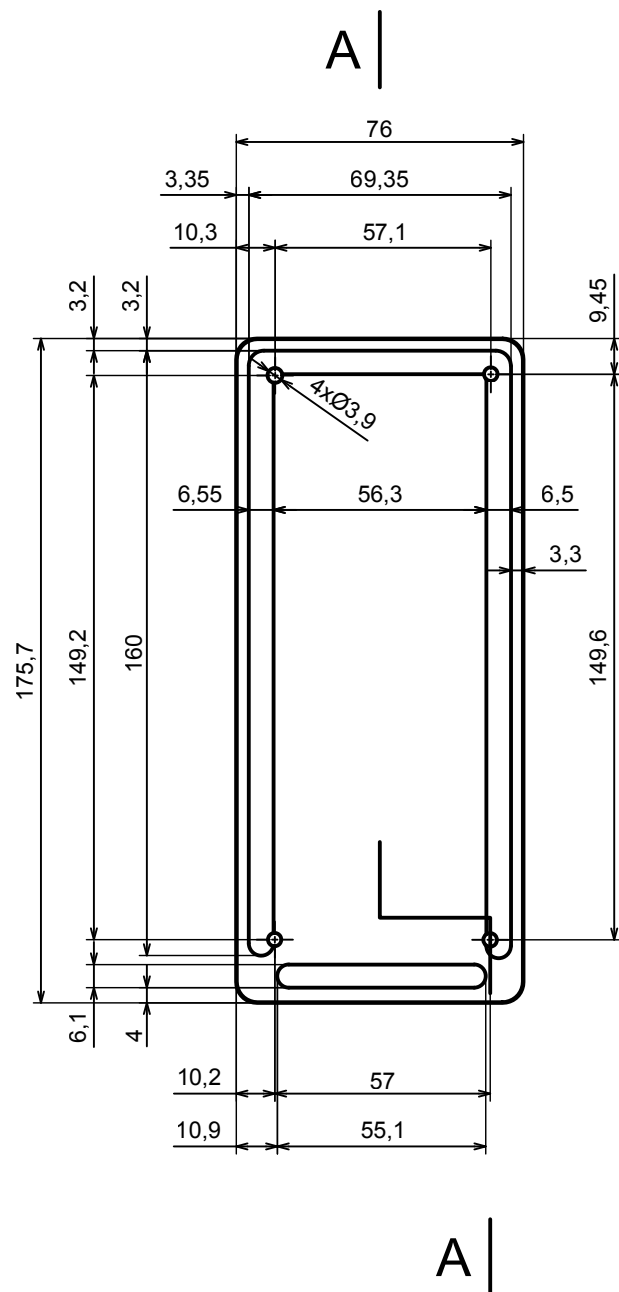

A |

A |

A-A

All rights reserved, Copyright Kradex 2017

Product model Enclosure Z18 - Assembly

Format: A3 Material: PS, ABS

Scale 1:1 Tolerance: +/- 0.8

All rights reserved, Copyright Kradox 2017		
Product model	Enclosure Z18 - Base	
Format: A3	Material: PS, ABS	
Scale 1:2	Tolerance: +/- 0.8	

A-A

A |

All rights reserved, Copyright Kradox 2017		
Product model	Enclosure Z18 - Cover	
Format: A3	Material: PS, ABS	
Scale 1:2	Tolerance: +/- 0.8	

All rights reserved, Copyright Kradox 2017		
Product model	Enclosure Z18 - Base	
Format: A3	Material: PS, ABS	
Scale 1:1	Tolerance: +/- 0.8	