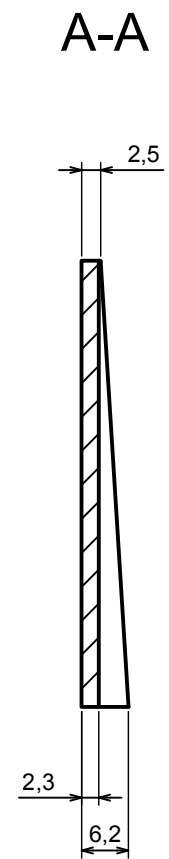

A |

A |

A-A

All rights reserved, Copyright Kradex 2017

Product model Enclosure Z18 - Assembly

Format: A3 Material: PS, ABS

Scale 1:1 Tolerance: +/- 0.8

All rights reserved, Copyright Kradox 2017		
Product model	Enclosure Z18 - Base	
Format: A3	Material: PS, ABS	
Scale 1:2	Tolerance: +/- 0.8	

A-A

A |

All rights reserved, Copyright Kradox 2017		
Product model	Enclosure Z18 - Cover	
Format: A3	Material: PS, ABS	
Scale 1:2	Tolerance: +/- 0.8	

All rights reserved, Copyright Kradox 2017		
Product model	Enclosure Z18 - Base	
Format: A3	Material: PS, ABS	
Scale 1:1	Tolerance: +/- 0.8	