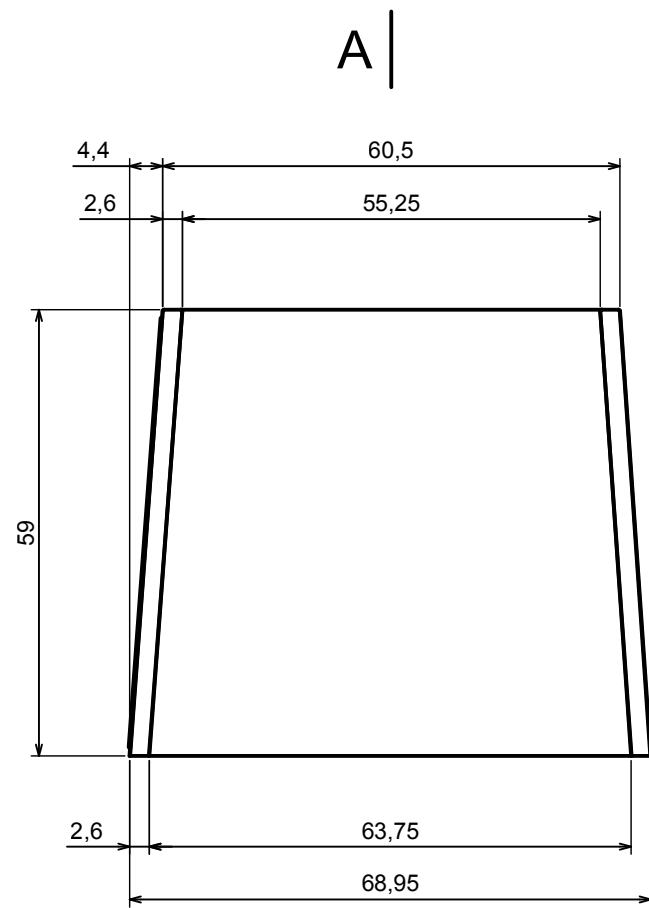

A |

A |

A-A

All rights reserved, Copyright Kradex 2017

Product model Enclosure Z18 - Assembly

Format: A3 Material: PS, ABS

Scale 1:1 Tolerance: +/- 0.8

All rights reserved, Copyright Kradox 2017		
Product model	Enclosure Z18 - Base	
Format: A3	Material: PS, ABS	
Scale 1:2	Tolerance: +/- 0.8	

A-A

A |

All rights reserved, Copyright Kradox 2017		
Product model	Enclosure Z18 - Cover	
Format: A3	Material: PS, ABS	
Scale 1:2	Tolerance: +/- 0.8	

All rights reserved, Copyright Kradox 2017		
Product model	Enclosure Z18 - Base	
Format: A3	Material: PS, ABS	
Scale 1:1	Tolerance: +/- 0.8	