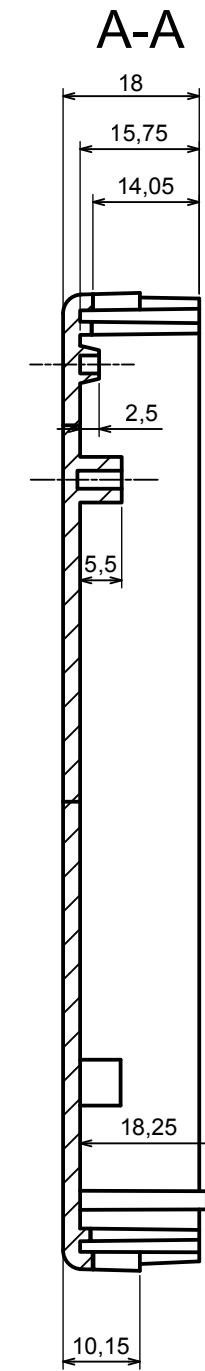

A |

A |

A-A

All rights reserved, Copyright Kradex 2017		
Product model	Enclosure Z19 - Assembly	
Format: A3	Material: PS, ABS	
Scale 1:1	Tolerance: +/- 0.8	

A |

All rights reserved, Copyright Kradox 2017

Product model: Enclosure Z19 - Base

Format: A3 Material: PS, ABS

Scale 1:1 Tolerance: +/- 0.8

A |

A |

A-A

All rights reserved, Copyright Kradox 2017

Product model	Enclosure Z19 - Cover
---------------	-----------------------

Format: A3	Material: PS, ABS
------------	-------------------

Scale 1:1	Tolerance: +/- 0.8
-----------	--------------------

All rights reserved, Copyright Kradex 2017		
Product model	Enclosure Z19 - Board	
Format: A3	Material: PS, ABS	
Scale 1:1	Tolerance: +/- 0.8	