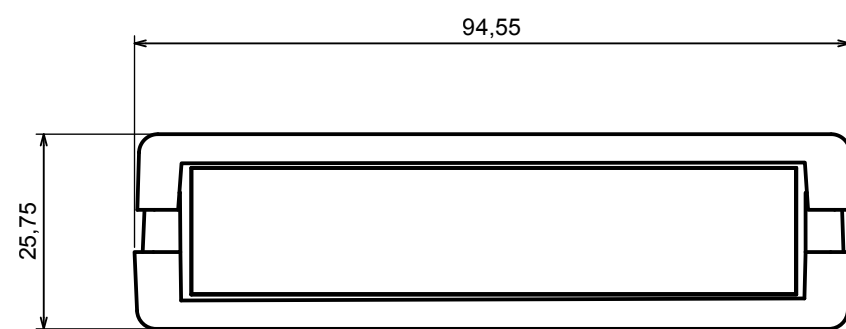

A |

A |

A-A

All rights reserved, Copyright Kradex 2017		
Product model	Enclosure Z19 - Assembly	
Format: A3	Material: PS, ABS	
Scale 1:1	Tolerance: +/- 0.8	

A |

All rights reserved, Copyright Kradox 2017

Product model: Enclosure Z19 - Base

Format: A3 Material: PS, ABS

Scale 1:1 Tolerance: +/- 0.8

A |

A |

A-A

All rights reserved, Copyright Kradox 2017

Product model	Enclosure Z19 - Cover
---------------	-----------------------

Format: A3	Material: PS, ABS
------------	-------------------

Scale 1:1	Tolerance: +/- 0.8
-----------	--------------------

All rights reserved, Copyright Kradex 2017		
Product model	Enclosure Z19 - Board	
Format: A3	Material: PS, ABS	
Scale 1:1	Tolerance: +/- 0.8	