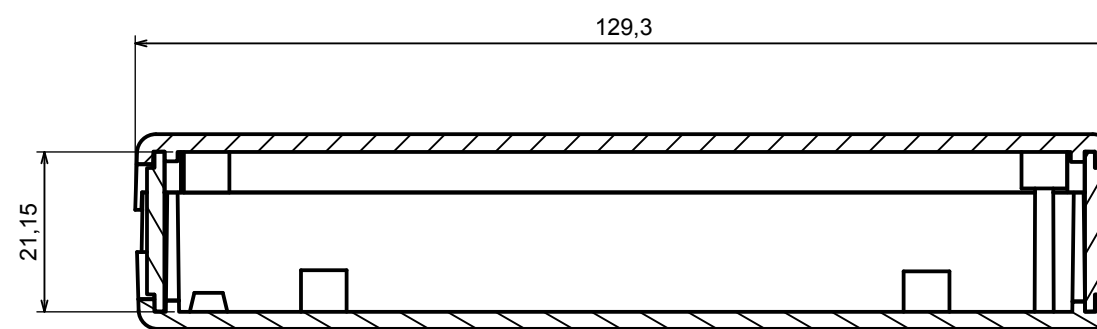

A |

A |

A-A

All rights reserved, Copyright Kradex 2017		
Product model	Enclosure Z19 - Assembly	
Format: A3	Material: PS, ABS	
Scale 1:1	Tolerance: +/- 0.8	

A |

All rights reserved, Copyright Kradox 2017

Product model: Enclosure Z19 - Base

Format: A3 Material: PS, ABS

Scale 1:1 Tolerance: +/- 0.8

A |

A |

A-A

All rights reserved, Copyright Kradox 2017

Product model	Enclosure Z19 - Cover
---------------	-----------------------

Format: A3	Material: PS, ABS
------------	-------------------

Scale 1:1	Tolerance: +/- 0.8
-----------	--------------------

All rights reserved, Copyright Kradex 2017		
Product model	Enclosure Z19 - Board	
Format: A3	Material: PS, ABS	
Scale 1:1	Tolerance: +/- 0.8	