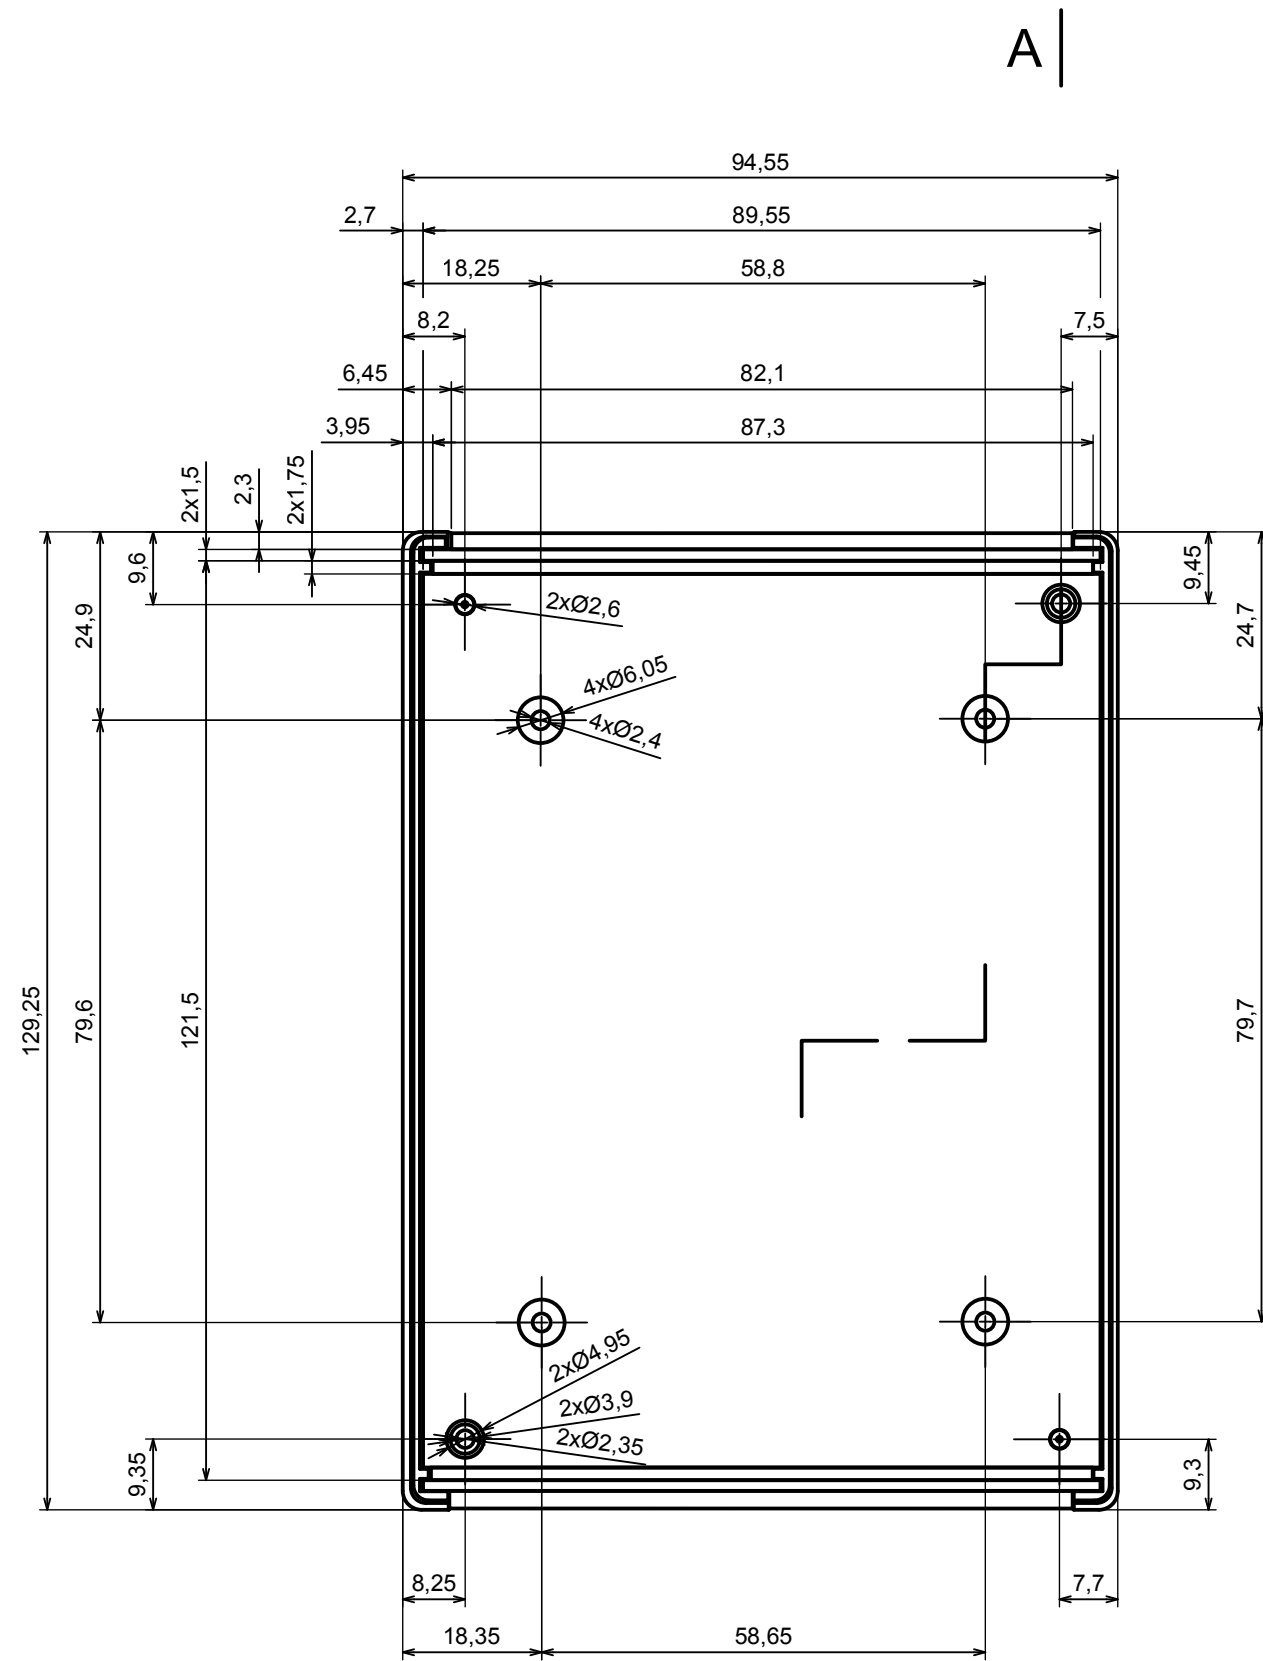

A |

A |

A-A

All rights reserved, Copyright Kradex 2017		
Product model	Enclosure Z19 - Assembly	
Format: A3	Material: PS, ABS	
Scale 1:1	Tolerance: +/- 0.8	

A |

All rights reserved, Copyright Kradox 2017

Product model: Enclosure Z19 - Base

Format: A3 Material: PS, ABS

Scale 1:1 Tolerance: +/- 0.8

A |

A |

A-A

All rights reserved, Copyright Kradox 2017

Product model	Enclosure Z19 - Cover
---------------	-----------------------

Format: A3	Material: PS, ABS
------------	-------------------

Scale 1:1	Tolerance: +/- 0.8
-----------	--------------------

All rights reserved, Copyright Kradex 2017		
Product model	Enclosure Z19 - Board	
Format: A3	Material: PS, ABS	
Scale 1:1	Tolerance: +/- 0.8	