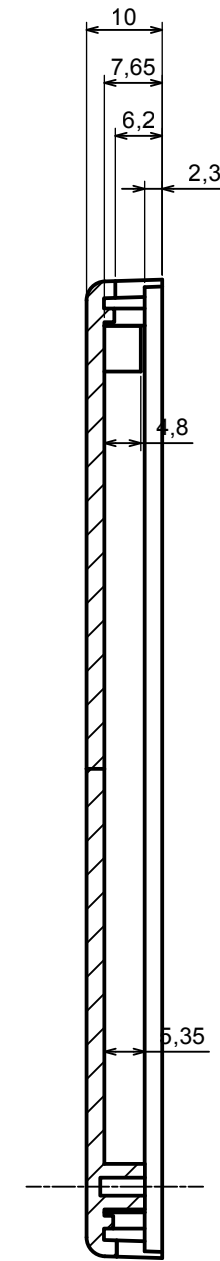

A |

A |

A-A

All rights reserved, Copyright Kradex 2017		
Product model	Enclosure Z19 - Assembly	
Format: A3	Material: PS, ABS	
Scale 1:1	Tolerance: +/- 0.8	

A |

All rights reserved, Copyright Kradox 2017

Product model: Enclosure Z19 - Base

Format: A3 Material: PS, ABS

Scale 1:1 Tolerance: +/- 0.8

A |

A |

A-A

All rights reserved, Copyright Kradox 2017

Product model	Enclosure Z19 - Cover
---------------	-----------------------

Format: A3	Material: PS, ABS
------------	-------------------

Scale 1:1	Tolerance: +/- 0.8
-----------	--------------------

All rights reserved, Copyright Kradex 2017		
Product model	Enclosure Z19 - Board	
Format: A3	Material: PS, ABS	
Scale 1:1	Tolerance: +/- 0.8	