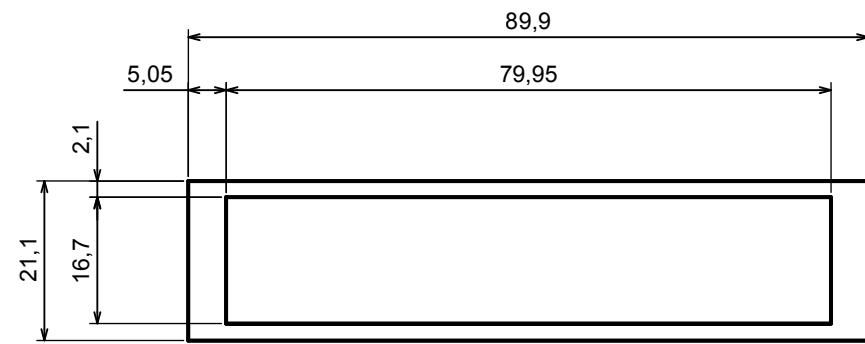

Format: A3 Material: PS, ABS

Scale 1:1 Tolerance: +/- 0.8

A |

A |

A-A

All rights reserved, Copyright Kradox 2017

Product model	Enclosure Z19 - Cover
---------------	-----------------------

Format: A3	Material: PS, ABS
------------	-------------------

Scale 1:1	Tolerance: +/- 0.8
-----------	--------------------

All rights reserved, Copyright Kradex 2017		
Product model	Enclosure Z19 - Board	
Format: A3	Material: PS, ABS	
Scale 1:1	Tolerance: +/- 0.8	