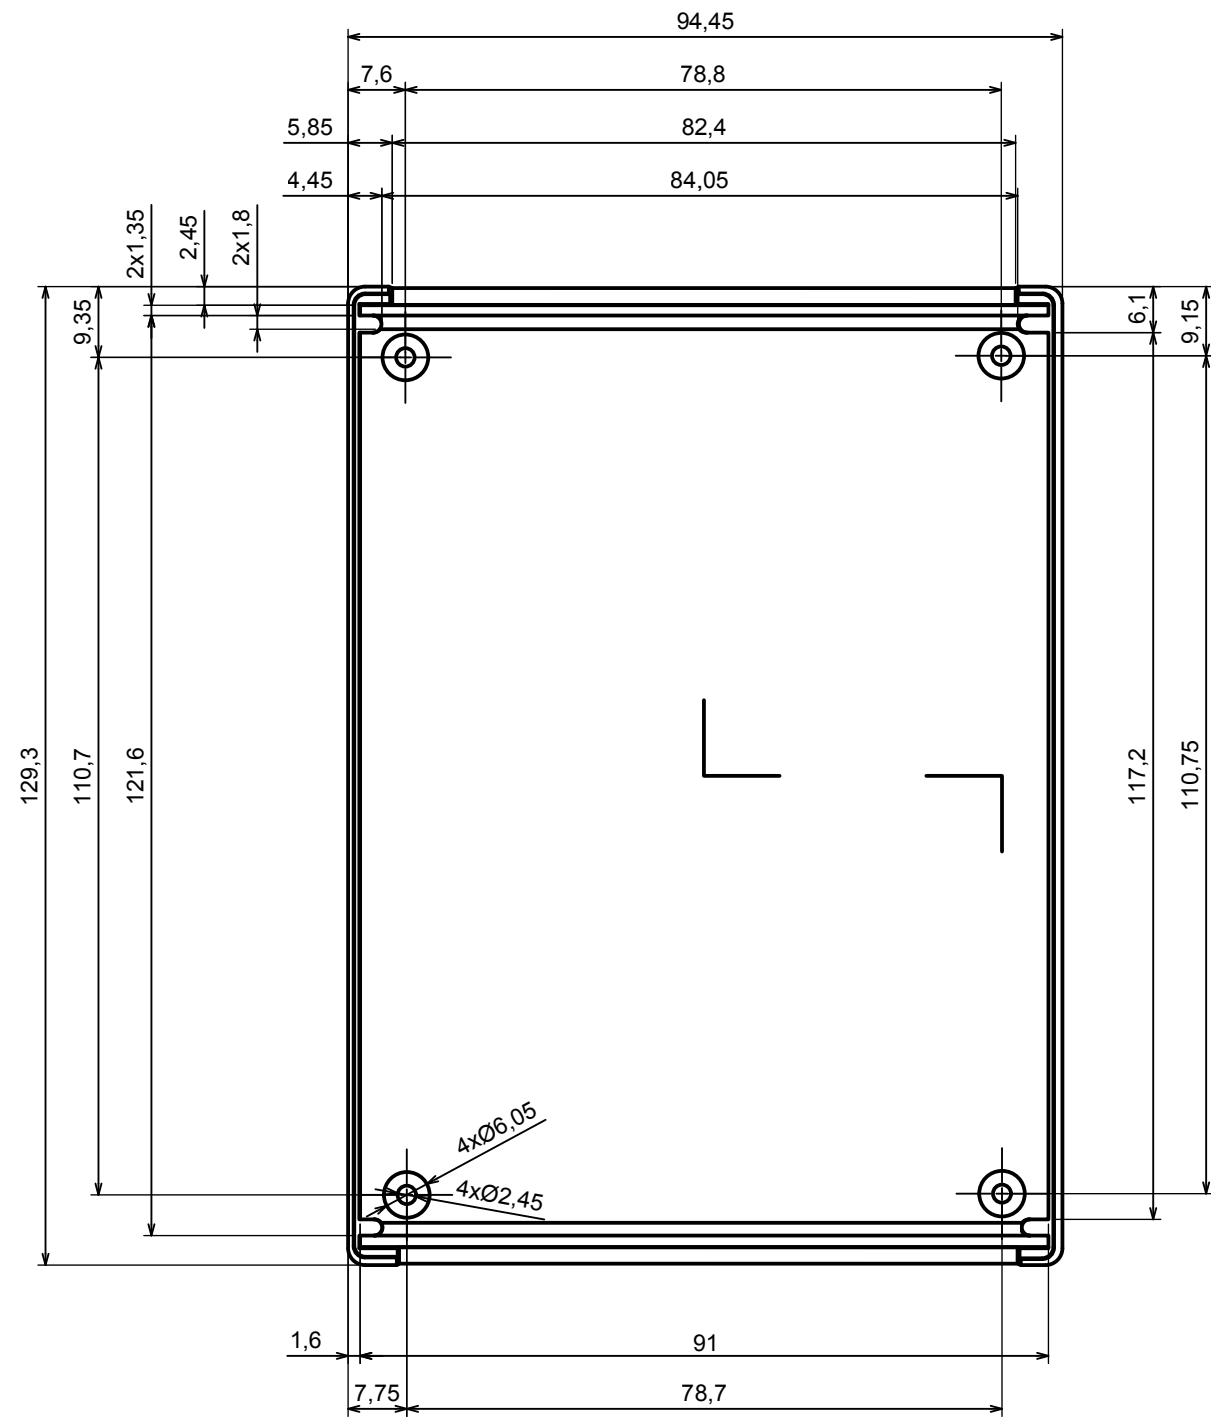

A |

A |

A-A

All rights reserved, Copyright Kradex 2017		
Product model	Enclosure Z19 - Assembly	
Format: A3	Material: PS, ABS	
Scale 1:1	Tolerance: +/- 0.8	

A |

All rights reserved, Copyright Kradox 2017

Product model: Enclosure Z19 - Base

Format: A3 Material: PS, ABS

Scale 1:1 Tolerance: +/- 0.8

A |

A |

A-A

All rights reserved, Copyright Kradox 2017

Product model	Enclosure Z19 - Cover
---------------	-----------------------

Format: A3	Material: PS, ABS
------------	-------------------

Scale 1:1	Tolerance: +/- 0.8
-----------	--------------------

All rights reserved, Copyright Kradex 2017		
Product model	Enclosure Z19 - Board	
Format: A3	Material: PS, ABS	
Scale 1:1	Tolerance: +/- 0.8	