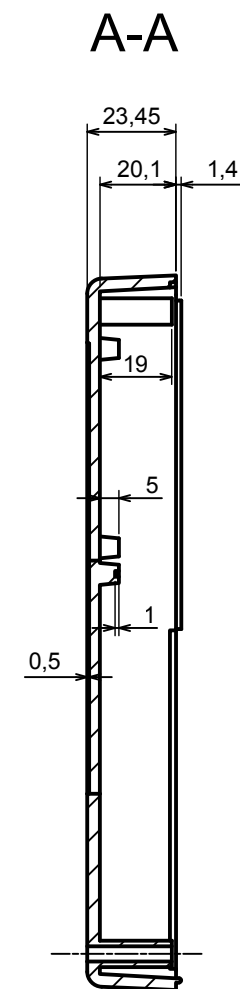

All rights reserved, Copyright Kradox 2017

Product model	Enclosure Z20A - Assembly
---------------	---------------------------

Format: A3	Material: PS, ABS
------------	-------------------

Scale 1:2	Tolerance: +/- 0.8
-----------	--------------------

All rights reserved, Copyright Kradox 2017		
Product model	Enclosure Z20A - Base	
Format: A3	Material: PS, ABS	
Scale 1:2	Tolerance: +/- 0.8	

A-A

All rights reserved, Copyright Kradox 2017

Product model: Enclosure Z20A - Cover

Format: A3 Material: PS, ABS

Scale 1:2 Tolerance: +/- 0.8

All rights reserved, Copyright Kradox 2017

Product model: Enclosure Z20A - Foot

Format: A3 Material: PS, ABS

Scale 5:1 Tolerance: +/- 0.8