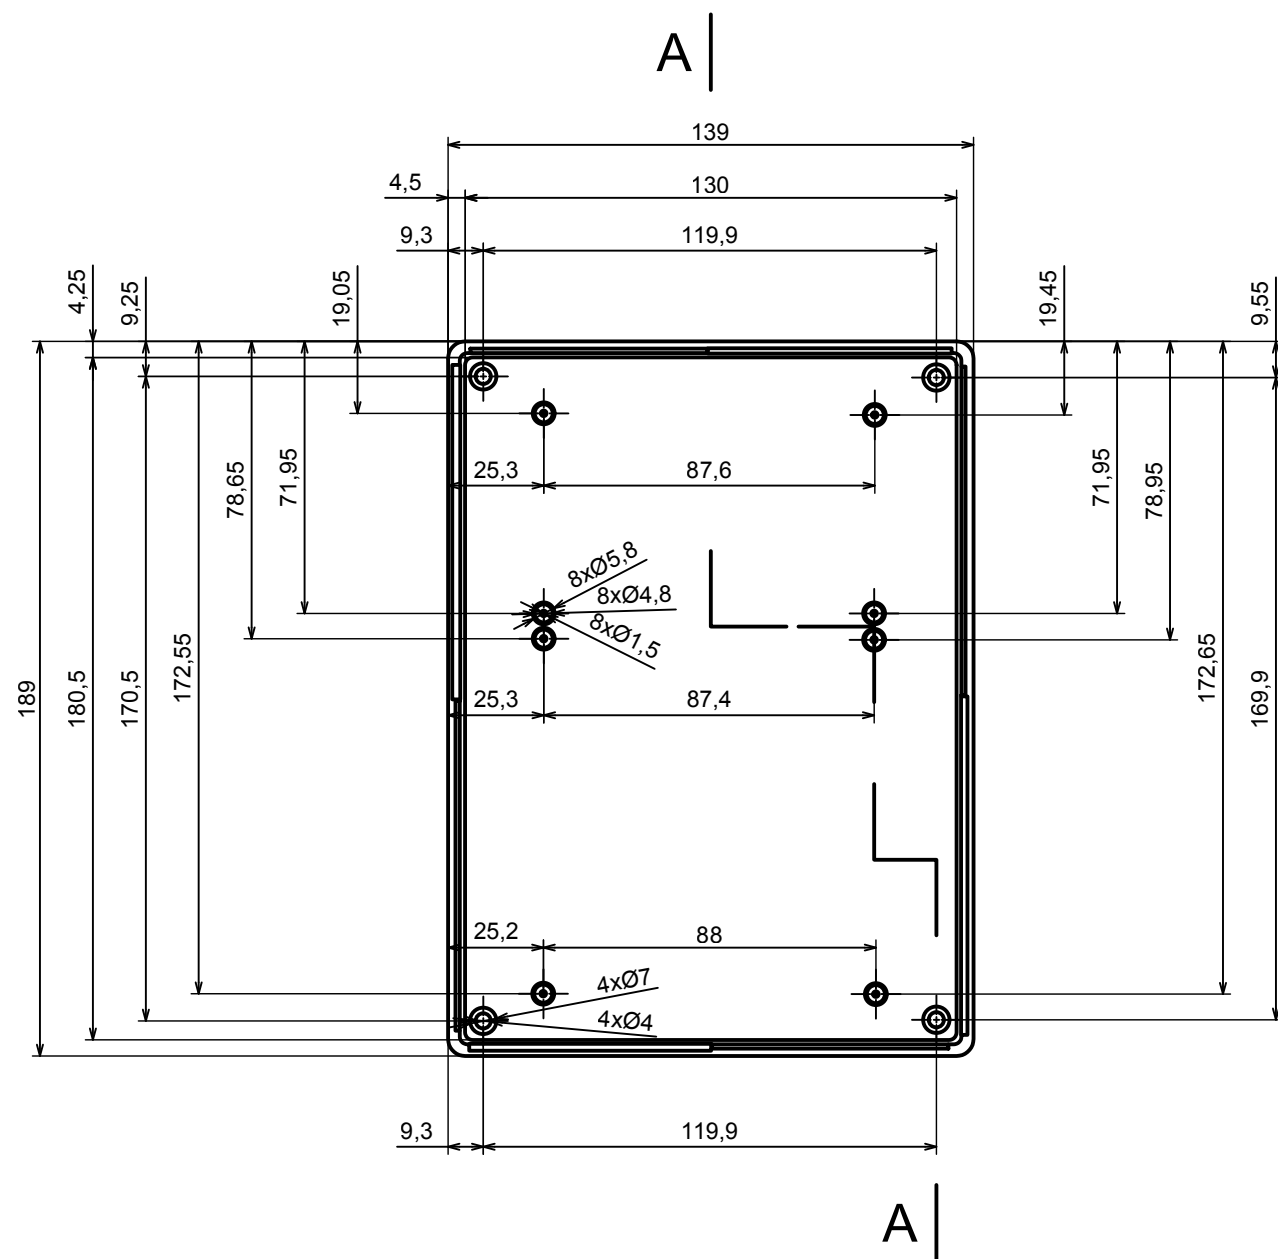

All rights reserved, Copyright Kradox 2017

Product model	Enclosure Z20A - Assembly
---------------	---------------------------

Format: A3	Material: PS, ABS
------------	-------------------

Scale 1:2	Tolerance: +/- 0.8
-----------	--------------------

All rights reserved, Copyright Kradox 2017		
Product model	Enclosure Z20A - Base	
Format: A3	Material: PS, ABS	
Scale 1:2	Tolerance: +/- 0.8	

A-A

All rights reserved, Copyright Kradox 2017

Product model: Enclosure Z20A - Cover

Format: A3 Material: PS, ABS

Scale 1:2 Tolerance: +/- 0.8

All rights reserved, Copyright Kradox 2017

Product model: Enclosure Z20A - Foot

Format: A3 Material: PS, ABS

Scale 5:1 Tolerance: +/- 0.8