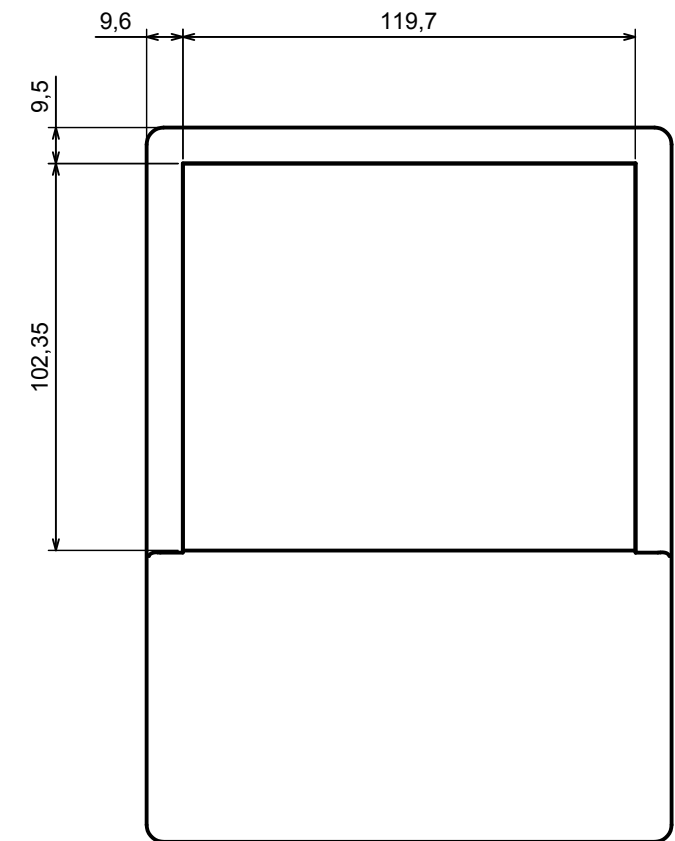

All rights reserved, Copyright Kradox 2017

Product model	Enclosure Z20A - Assembly
---------------	---------------------------

Format: A3	Material: PS, ABS
------------	-------------------

Scale 1:2	Tolerance: +/- 0.8
-----------	--------------------

All rights reserved, Copyright Kradox 2017		
Product model	Enclosure Z20A - Base	
Format: A3	Material: PS, ABS	
Scale 1:2	Tolerance: +/- 0.8	

A-A

All rights reserved, Copyright Kradox 2017

Product model: Enclosure Z20A - Cover

Format: A3 Material: PS, ABS

Scale 1:2 Tolerance: +/- 0.8

All rights reserved, Copyright Kradox 2017

Product model: Enclosure Z20A - Foot

Format: A3 Material: PS, ABS

Scale 5:1 Tolerance: +/- 0.8