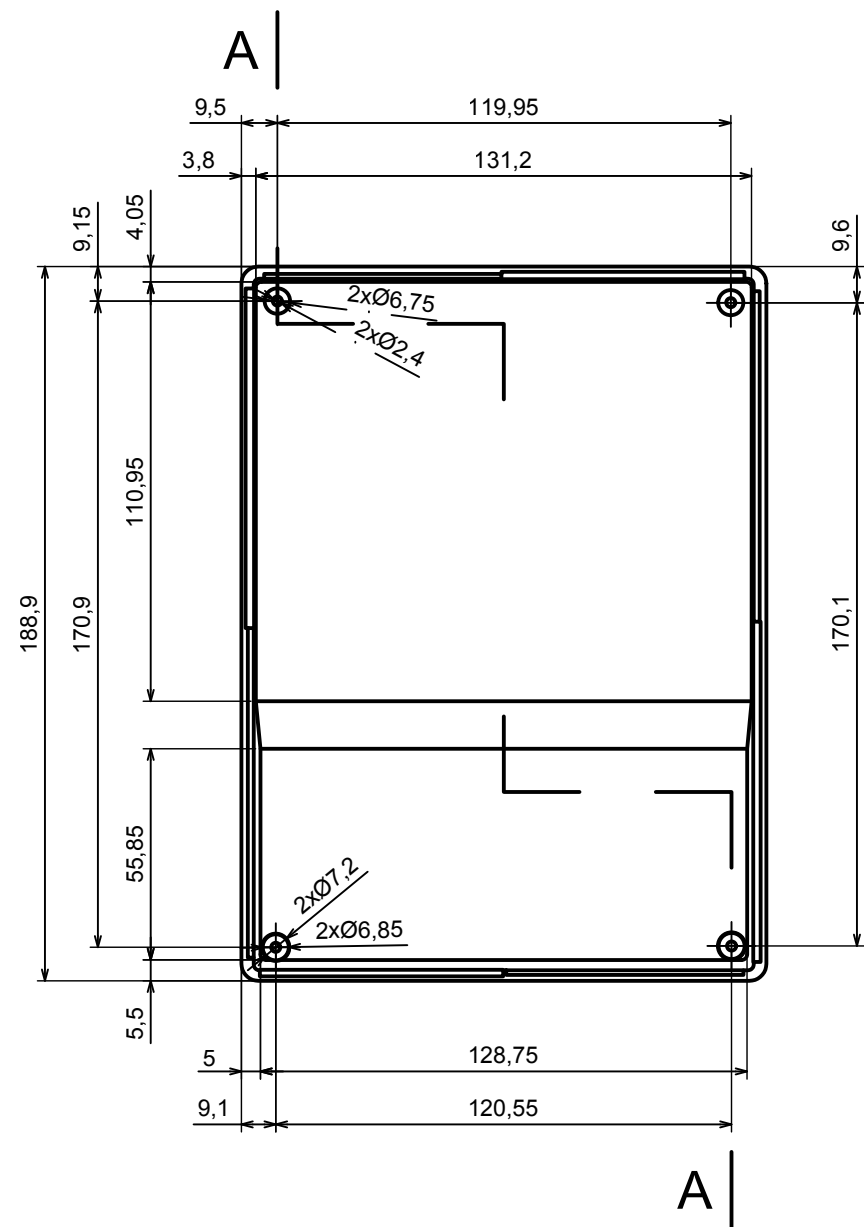

All rights reserved, Copyright Kradox 2017

Product model	Enclosure Z20A - Assembly
---------------	---------------------------

Format: A3	Material: PS, ABS
------------	-------------------

Scale 1:2	Tolerance: +/- 0.8
-----------	--------------------

All rights reserved, Copyright Kradox 2017		
Product model	Enclosure Z20A - Base	
Format: A3	Material: PS, ABS	
Scale 1:2	Tolerance: +/- 0.8	

A-A

All rights reserved, Copyright Kradox 2017

Product model: Enclosure Z20A - Cover

Format: A3 Material: PS, ABS

Scale 1:2 Tolerance: +/- 0.8

All rights reserved, Copyright Kradox 2017

Product model: Enclosure Z20A - Foot

Format: A3 Material: PS, ABS

Scale 5:1 Tolerance: +/- 0.8