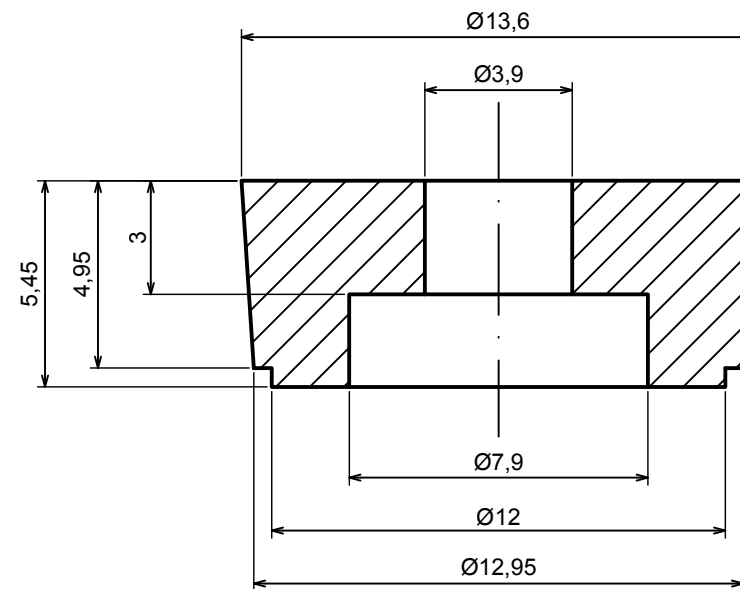

All rights reserved, Copyright Kradox 2017

Product model	Enclosure Z20A - Assembly
---------------	---------------------------

Format: A3	Material: PS, ABS
------------	-------------------

Scale 1:2	Tolerance: +/- 0.8
-----------	--------------------

All rights reserved, Copyright Kradox 2017		
Product model	Enclosure Z20A - Base	
Format: A3	Material: PS, ABS	
Scale 1:2	Tolerance: +/- 0.8	

A-A

All rights reserved, Copyright Kradox 2017

Product model: Enclosure Z20A - Cover

Format: A3 Material: PS, ABS

Scale 1:2 Tolerance: +/- 0.8

All rights reserved, Copyright Kradox 2017

Product model: Enclosure Z20A - Foot

Format: A3 Material: PS, ABS

Scale 5:1 Tolerance: +/- 0.8