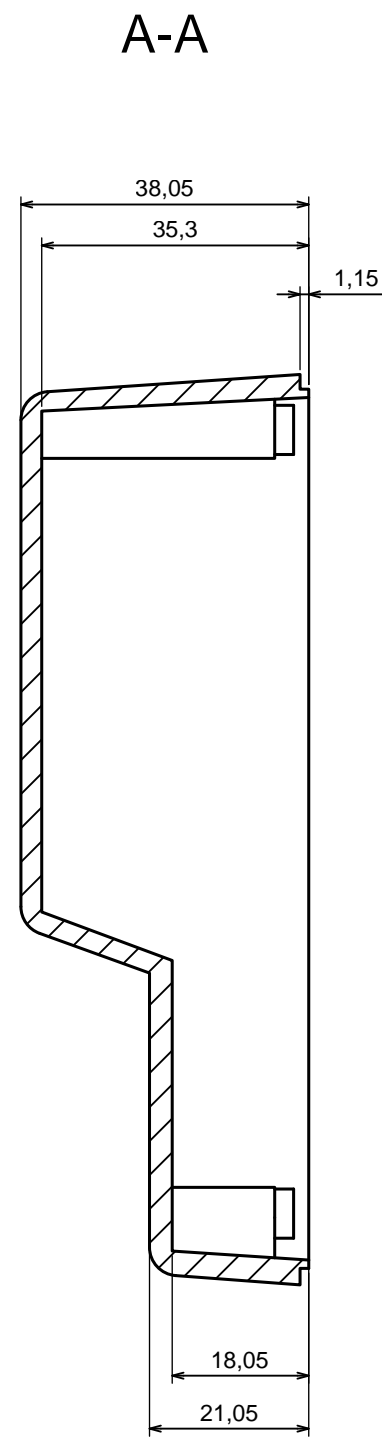

All rights reserved, Copyright Kradex 2016		
Product model	Enclosure Z20 - assembly	
Format: A3	Material: PS, ABS	
Scale 1:1	Tolerance: +/- 0,8	

All rights reserved, Copyright Kradox 2016

Product model	Enclosure Z20 - base	
Format: A3	Material: PS, ABS	
Scale 1:1	Tolerance: +/- 0.8	

All rights reserved, Copyright Kradox 2016		
Product model	Enclosure Z20 - cover	
Format: A3	Material: PS, ABS	
Scale 1:1	Tolerance: +/- 0.8	

X-ON Electronics

Largest Supplier of Electrical and Electronic Components