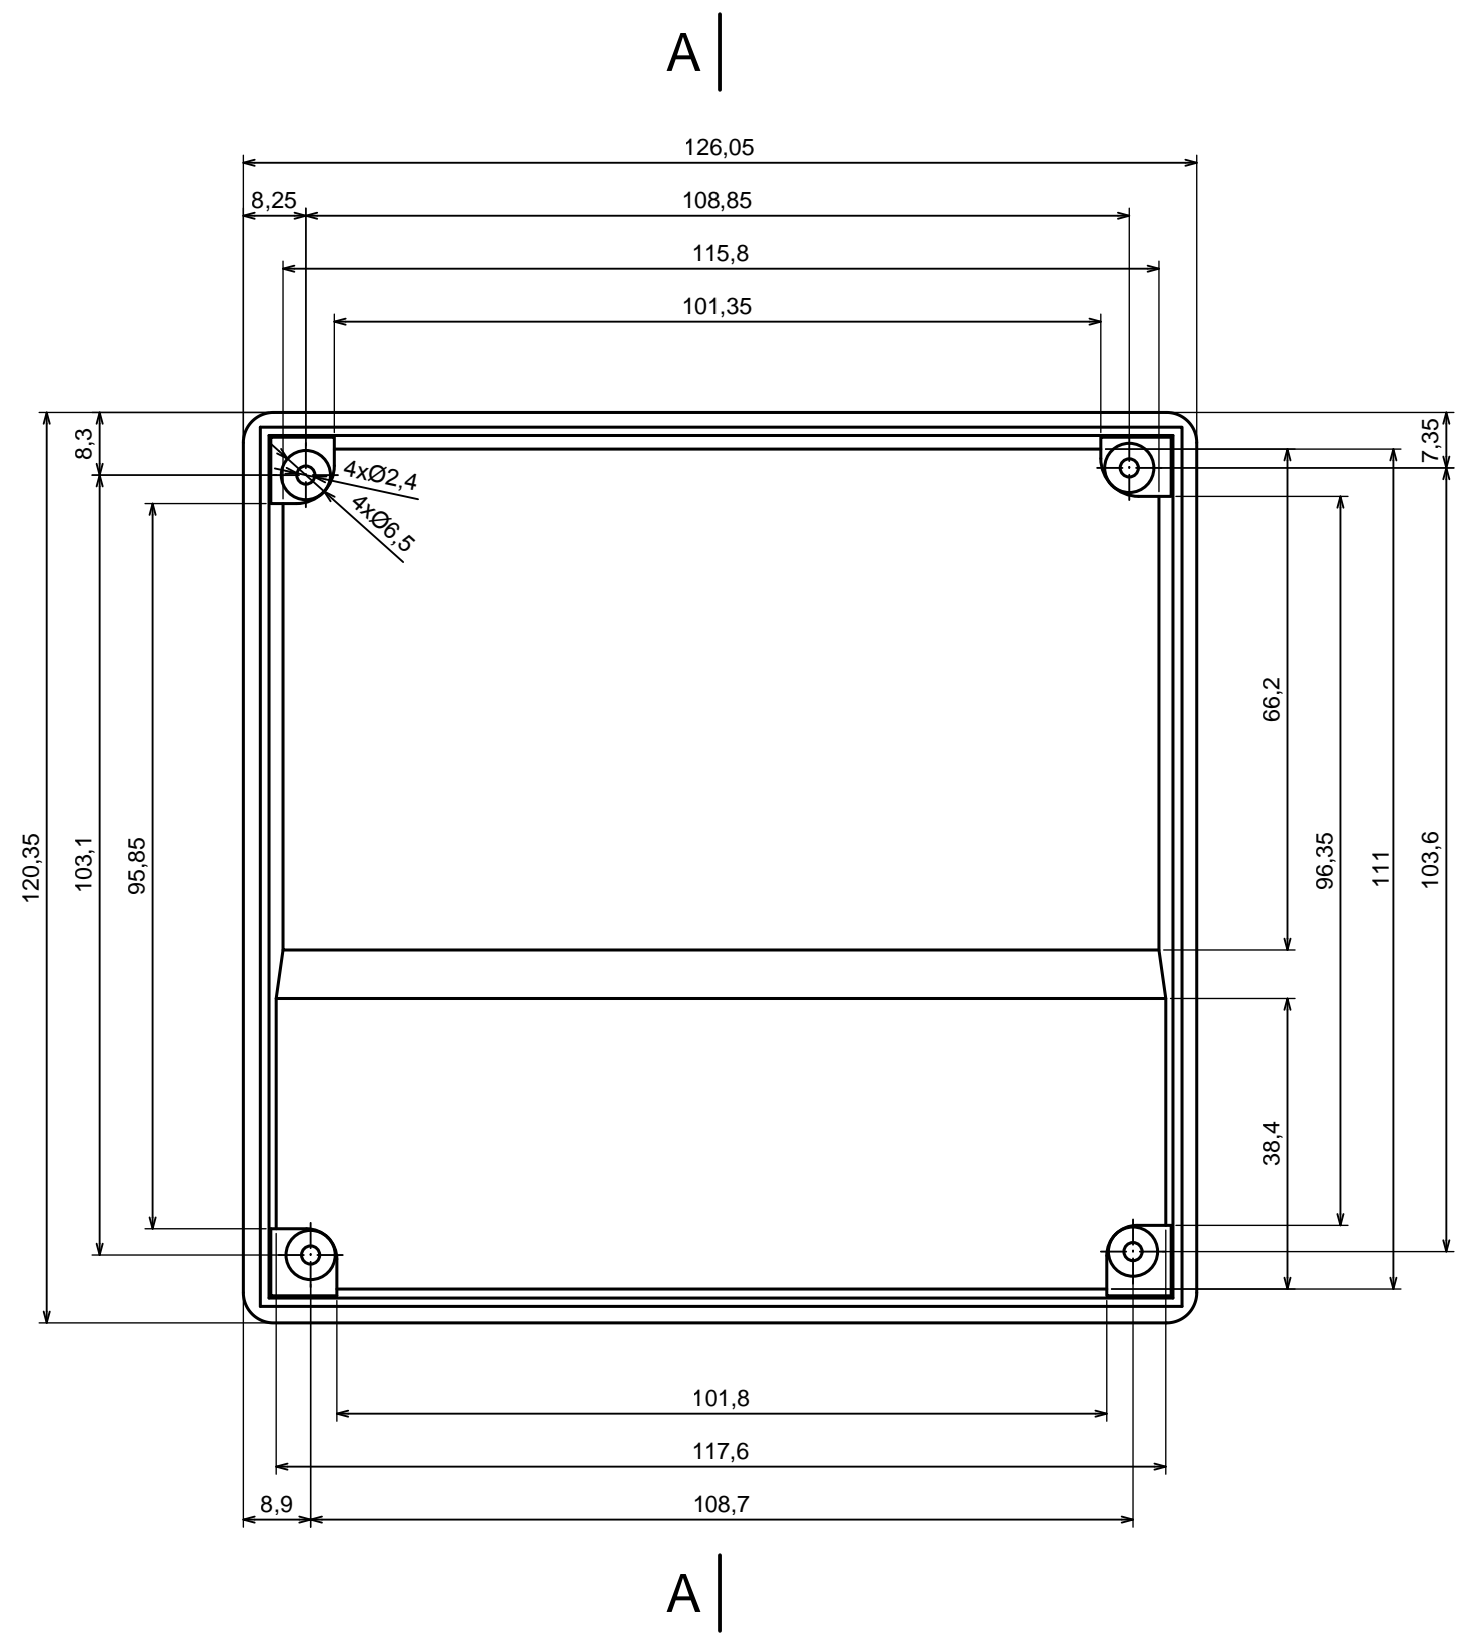

All rights reserved, Copyright Kradex 2016		
Product model	Enclosure Z20 - assembly	
Format: A3	Material: PS, ABS	
Scale 1:1	Tolerance: +/- 0,8	

All rights reserved, Copyright Kradox 2016

Product model	Enclosure Z20 - base	
Format: A3	Material: PS, ABS	
Scale 1:1	Tolerance: +/- 0.8	

All rights reserved, Copyright Kradox 2016		
Product model	Enclosure Z20 - cover	
Format: A3	Material: PS, ABS	
Scale 1:1	Tolerance: +/- 0.8	

X-ON Electronics

Largest Supplier of Electrical and Electronic Components