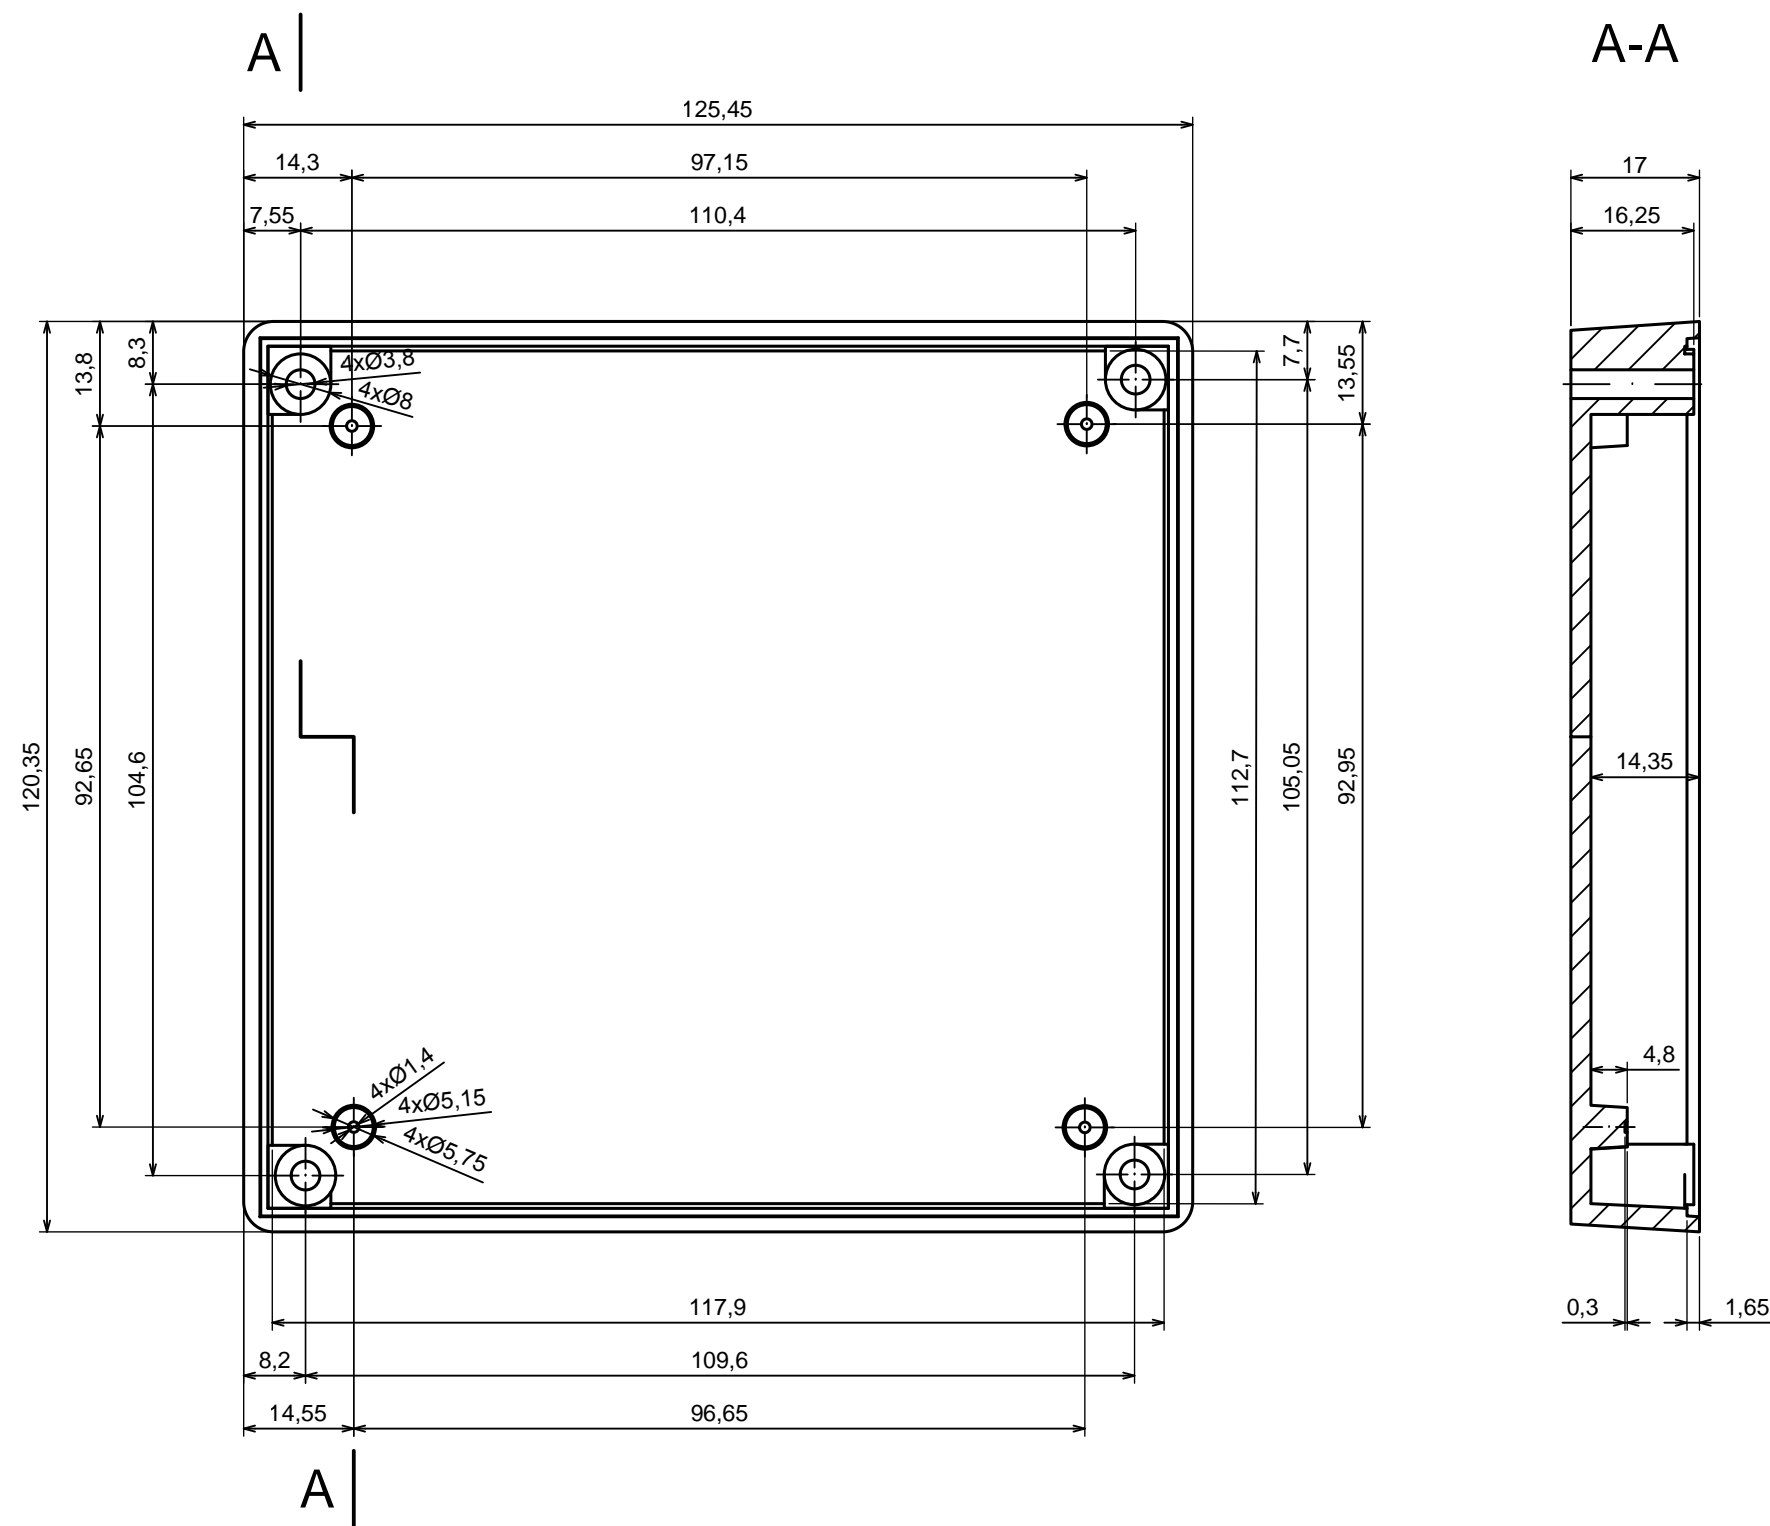

All rights reserved, Copyright Kradex 2016		
Product model	Enclosure Z20 - assembly	
Format: A3	Material: PS, ABS	
Scale 1:1	Tolerance: +/- 0,8	

All rights reserved, Copyright Kradox 2016

Product model	Enclosure Z20 - base	
Format: A3	Material: PS, ABS	
Scale 1:1	Tolerance: +/- 0.8	

All rights reserved, Copyright Kradox 2016		
Product model	Enclosure Z20 - cover	
Format: A3	Material: PS, ABS	
Scale 1:1	Tolerance: +/- 0.8	

X-ON Electronics

Largest Supplier of Electrical and Electronic Components