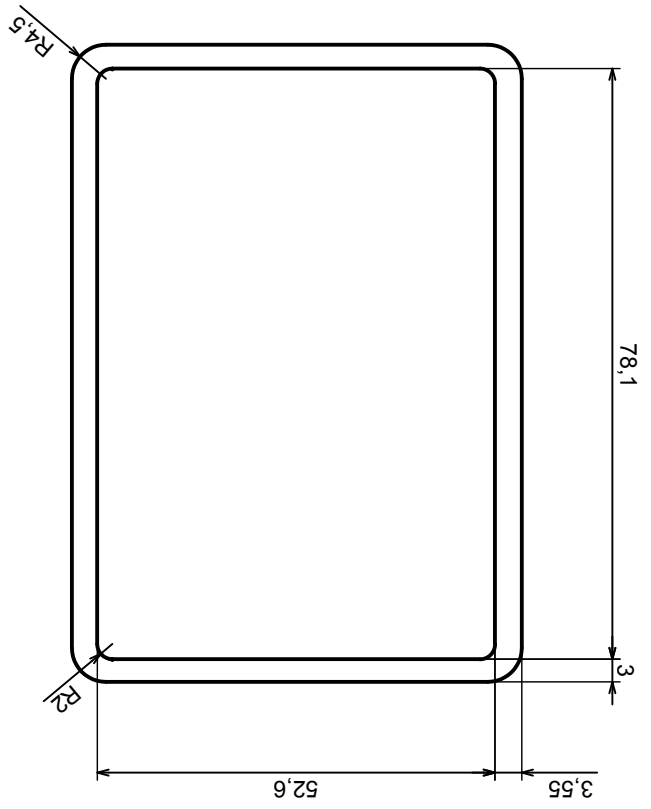

Tolerance: +/- 0.8

Material: PS, ABS

Scale 1:1

Format: A3

Product model  
Enclosure Z23B - Assembly

All rights reserved, Copyright Kradex 2017

A-A

A

A

Tolerance: +/- 0.8

Material: PS, ABS

Product model  
Enclosure Z23B - Base / Cover

All rights reserved, Copyright Kradex 2017

A-A

A