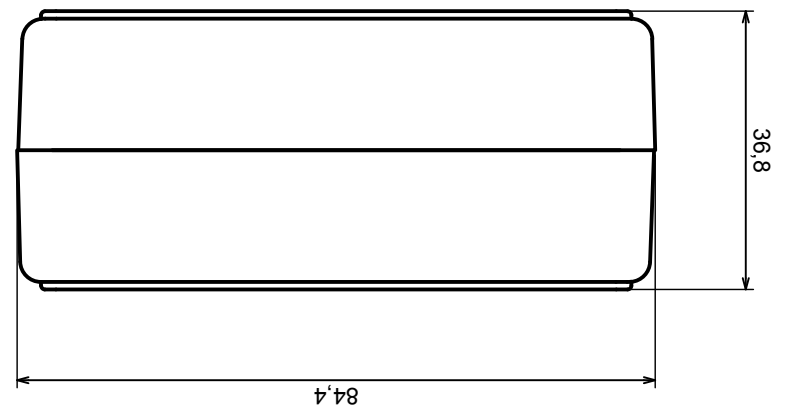

Tolerance: +/- 0.8

Material: PS, ABS

Scale 1:1

Format: A3

Product model  
Enclosure Z23B - Assembly

All rights reserved, Copyright Kradex 2017

A-A

A

A

Tolerance: +/- 0.8

Material: PS, ABS

Product model  
Enclosure Z23B - Base / Cover

All rights reserved, Copyright Kradex 2017

A-A

A