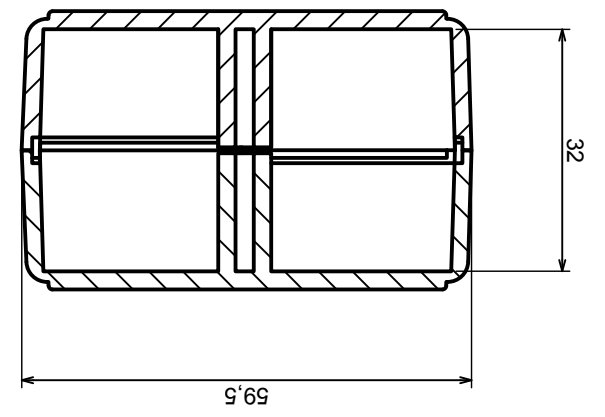

Tolerance: +/- 0.8

Material: PS, ABS

Scale 1:1

Format: A3

Product model  
Enclosure Z23B - Assembly

All rights reserved, Copyright Kradex 2017

A-A

A

A

Tolerance: +/- 0.8

Material: PS, ABS

Product model  
Enclosure Z23B - Base / Cover

All rights reserved, Copyright Kradex 2017

A-A

A