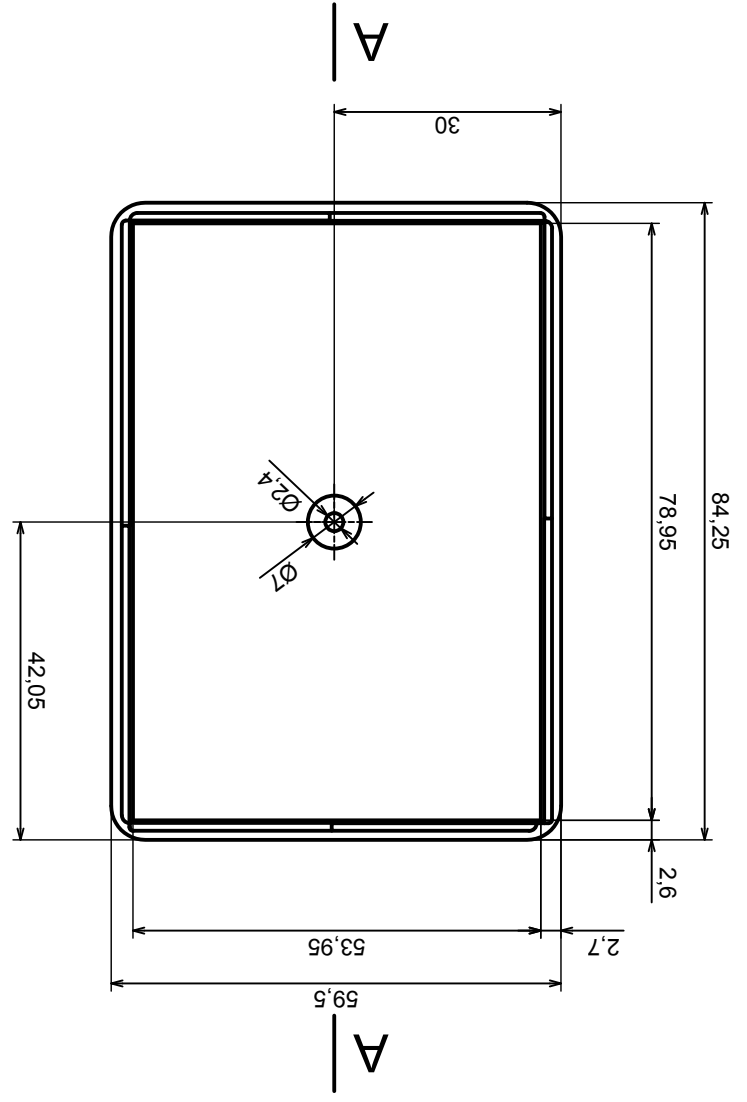

Tolerance: +/- 0.8

Material: PS, ABS

Scale 1:1

Format: A3

Product model  
Enclosure Z23B - Assembly

All rights reserved, Copyright Kradex 2017

A-A

A

A

Tolerance: +/- 0.8

Material: PS, ABS

Product model  
Enclosure Z23B - Base / Cover

All rights reserved, Copyright Kradex 2017

A-A

A