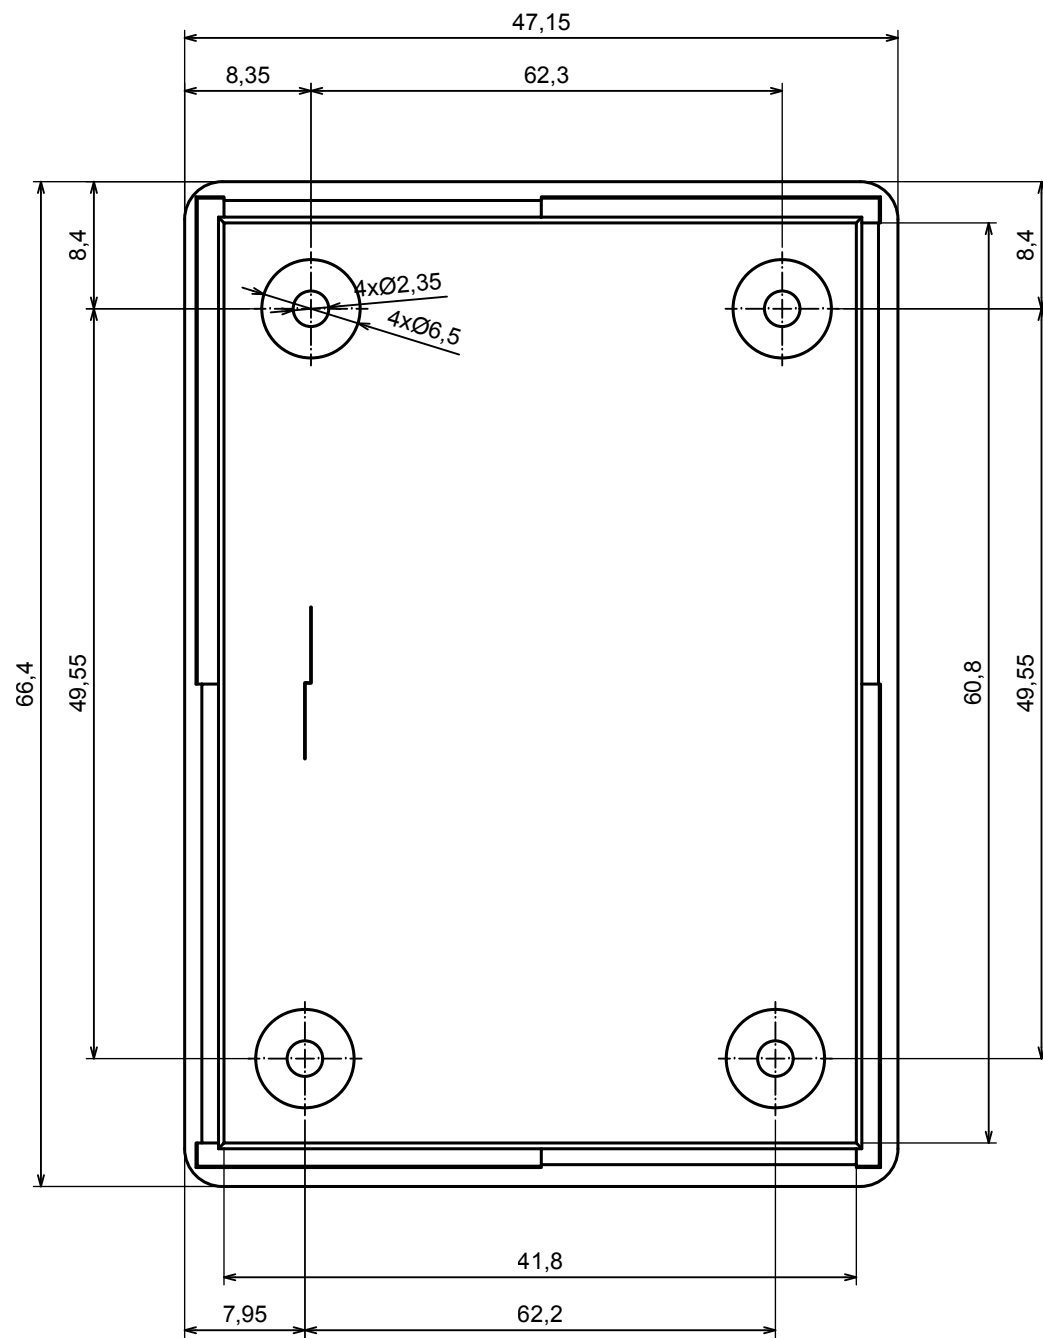

All rights reserved, Copyright Kradex 2016		
Product model	Enclosure Z24 - assembly	
Format: A3	Material: PS, ABS	
Scale 2:1	Tolerance: +/- 0.5	

All rights reserved, Copyright Kradox 2016

Product model: Enclosure Z24 - base

Format: A3 Material: PS, ABS

Scale 2:1 Tolerance: +/- 0.5

A |

A-A

A |

All rights reserved, Copyright Kradox 2016		
Product model	Enclosure Z24 - cover	
Format: A3	Material: PS, ABS	
Scale 2:1	Tolerance: +/- 0.5	