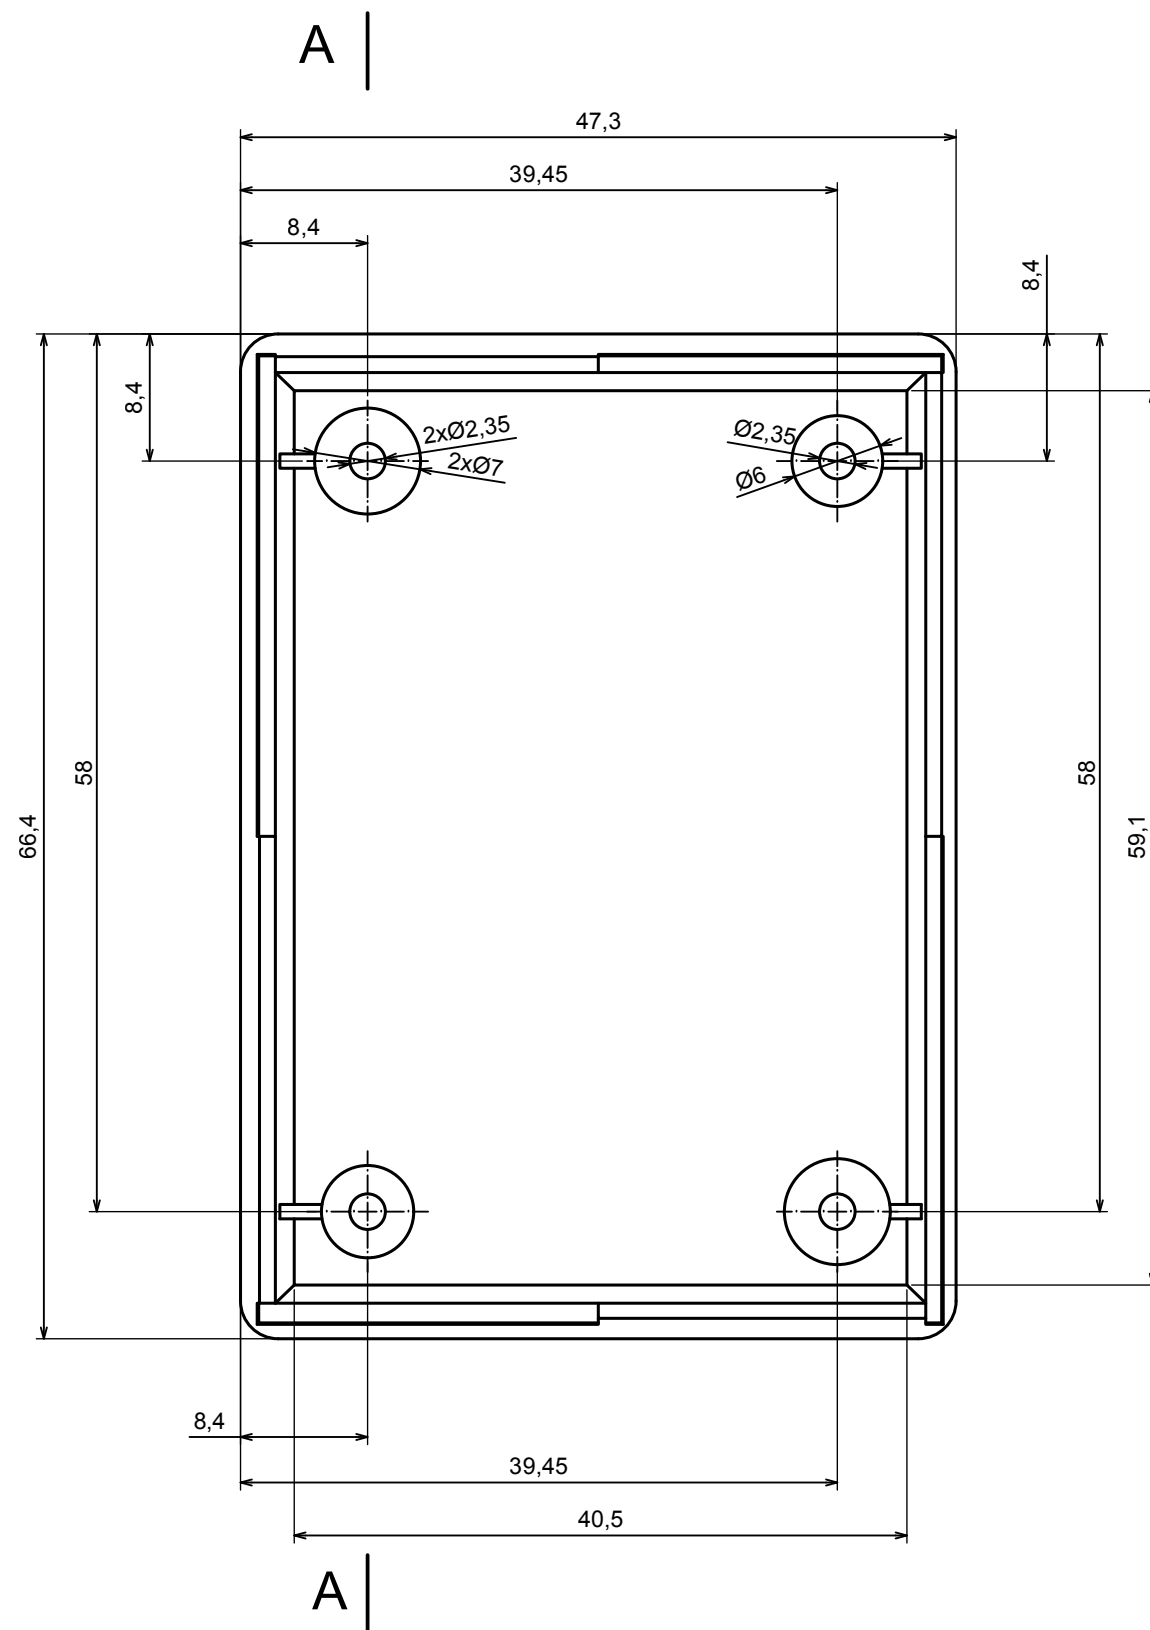

All rights reserved, Copyright Kradex 2016		
Product model	Enclosure Z24 - assembly	
Format: A3	Material: PS, ABS	
Scale 2:1	Tolerance: +/- 0.5	

All rights reserved, Copyright Kradox 2016

Product model: Enclosure Z24 - base

Format: A3 Material: PS, ABS

Scale 2:1 Tolerance: +/- 0.5

A |

A-A

A |

All rights reserved, Copyright Kradox 2016		
Product model	Enclosure Z24 - cover	
Format: A3	Material: PS, ABS	
Scale 2:1	Tolerance: +/- 0.5	