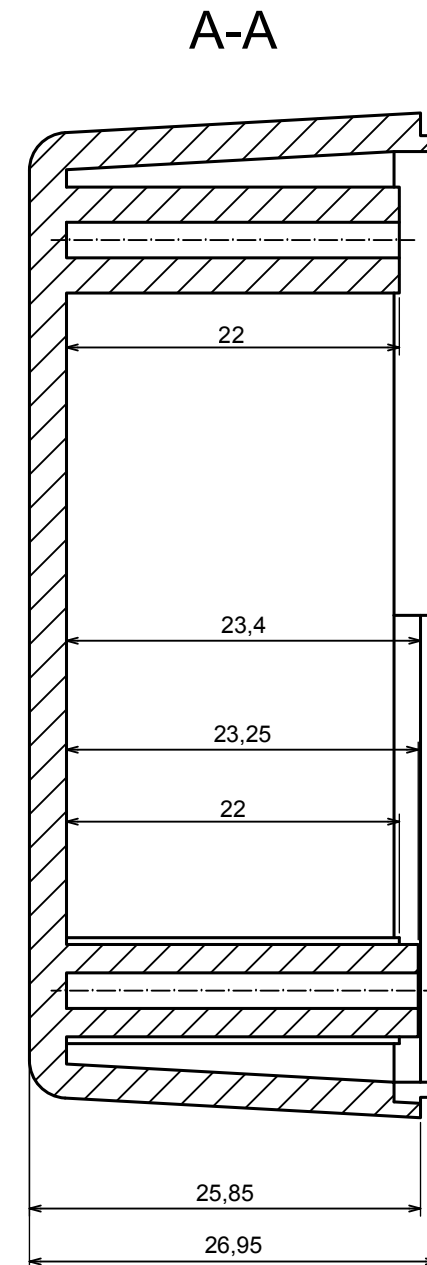

All rights reserved, Copyright Kradex 2016		
Product model	Enclosure Z24 - assembly	
Format: A3	Material: PS, ABS	
Scale 2:1	Tolerance: +/- 0.5	

All rights reserved, Copyright Kradox 2016

Product model: Enclosure Z24 - base

Format: A3 Material: PS, ABS

Scale 2:1 Tolerance: +/- 0.5

A |

A-A

A |

All rights reserved, Copyright Kradox 2016		
Product model	Enclosure Z24 - cover	
Format: A3	Material: PS, ABS	
Scale 2:1	Tolerance: +/- 0.5	