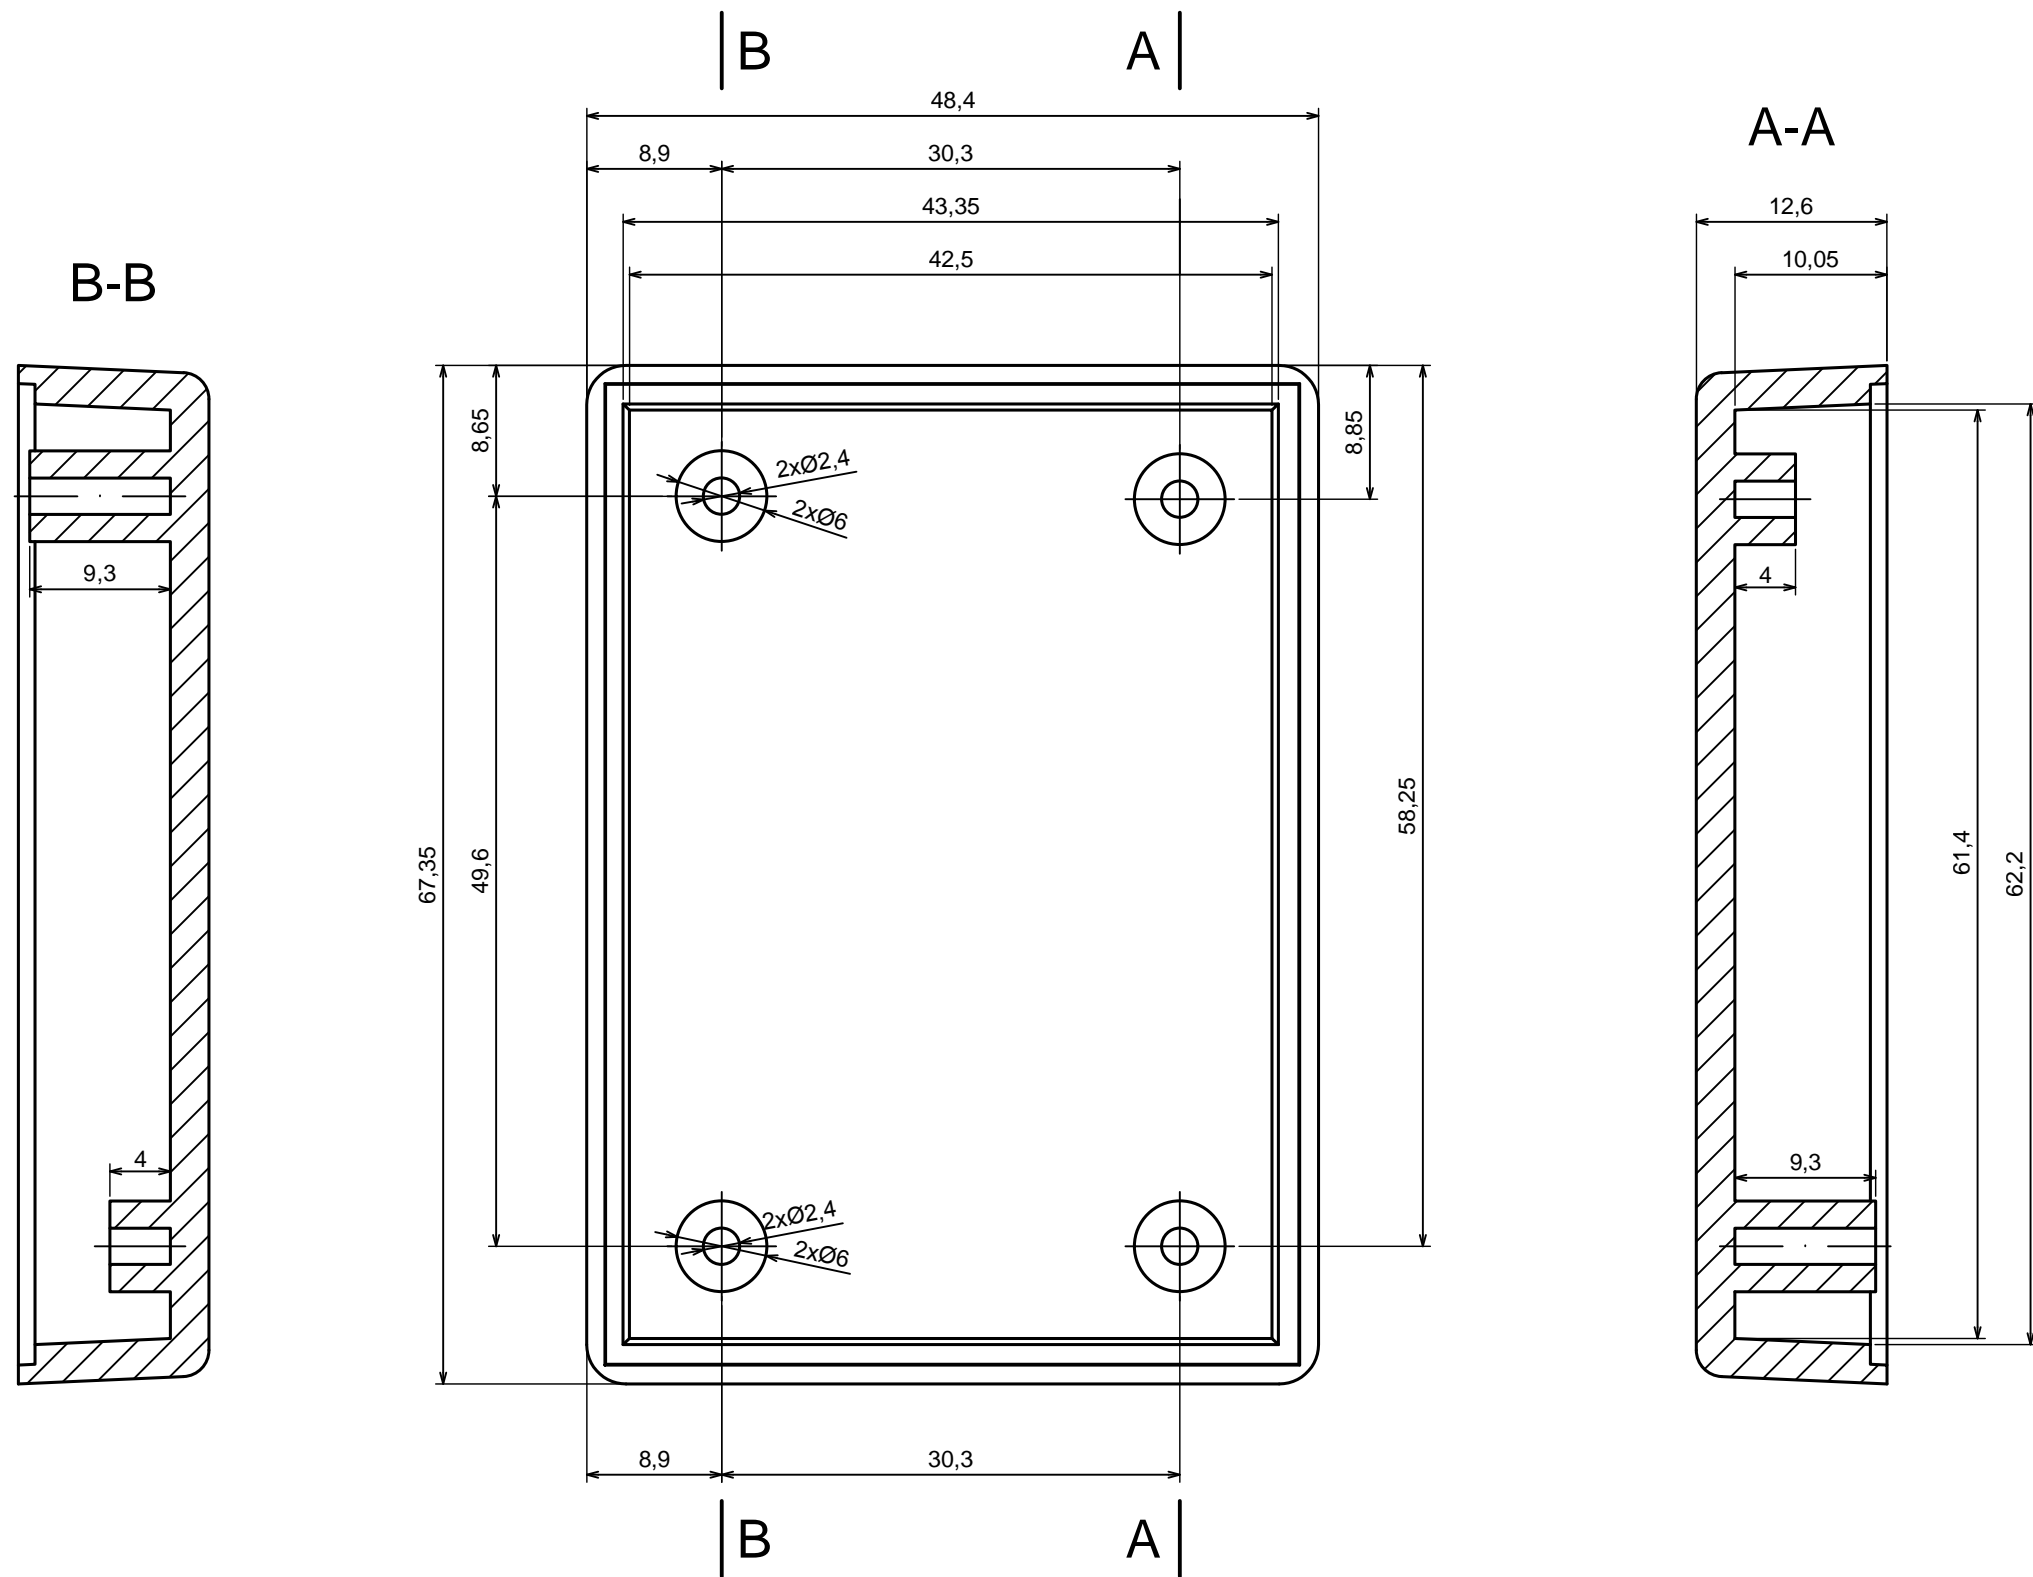

All rights reserved, Copyright Kradox 2016

Product model Enclosure Z24A - assembly

Format: A3 Material: PS, ABS

Scale 2:1 Tolerance: +/- 0.5

All rights reserved, Copyright Kradox 2016		
Product model	Enclosure Z24A - base	
Format: A3	Material: PS, ABS	
Scale 2:1	Tolerance: +/- 0.5	

All rights reserved, Copyright Kradox 2016

Product model Enclosure Z24A - cover

Format: A3 Material: PS, ABS

Scale 2:1 Tolerance: +/- 0.5

X-ON Electronics

Largest Supplier of Electrical and Electronic Components