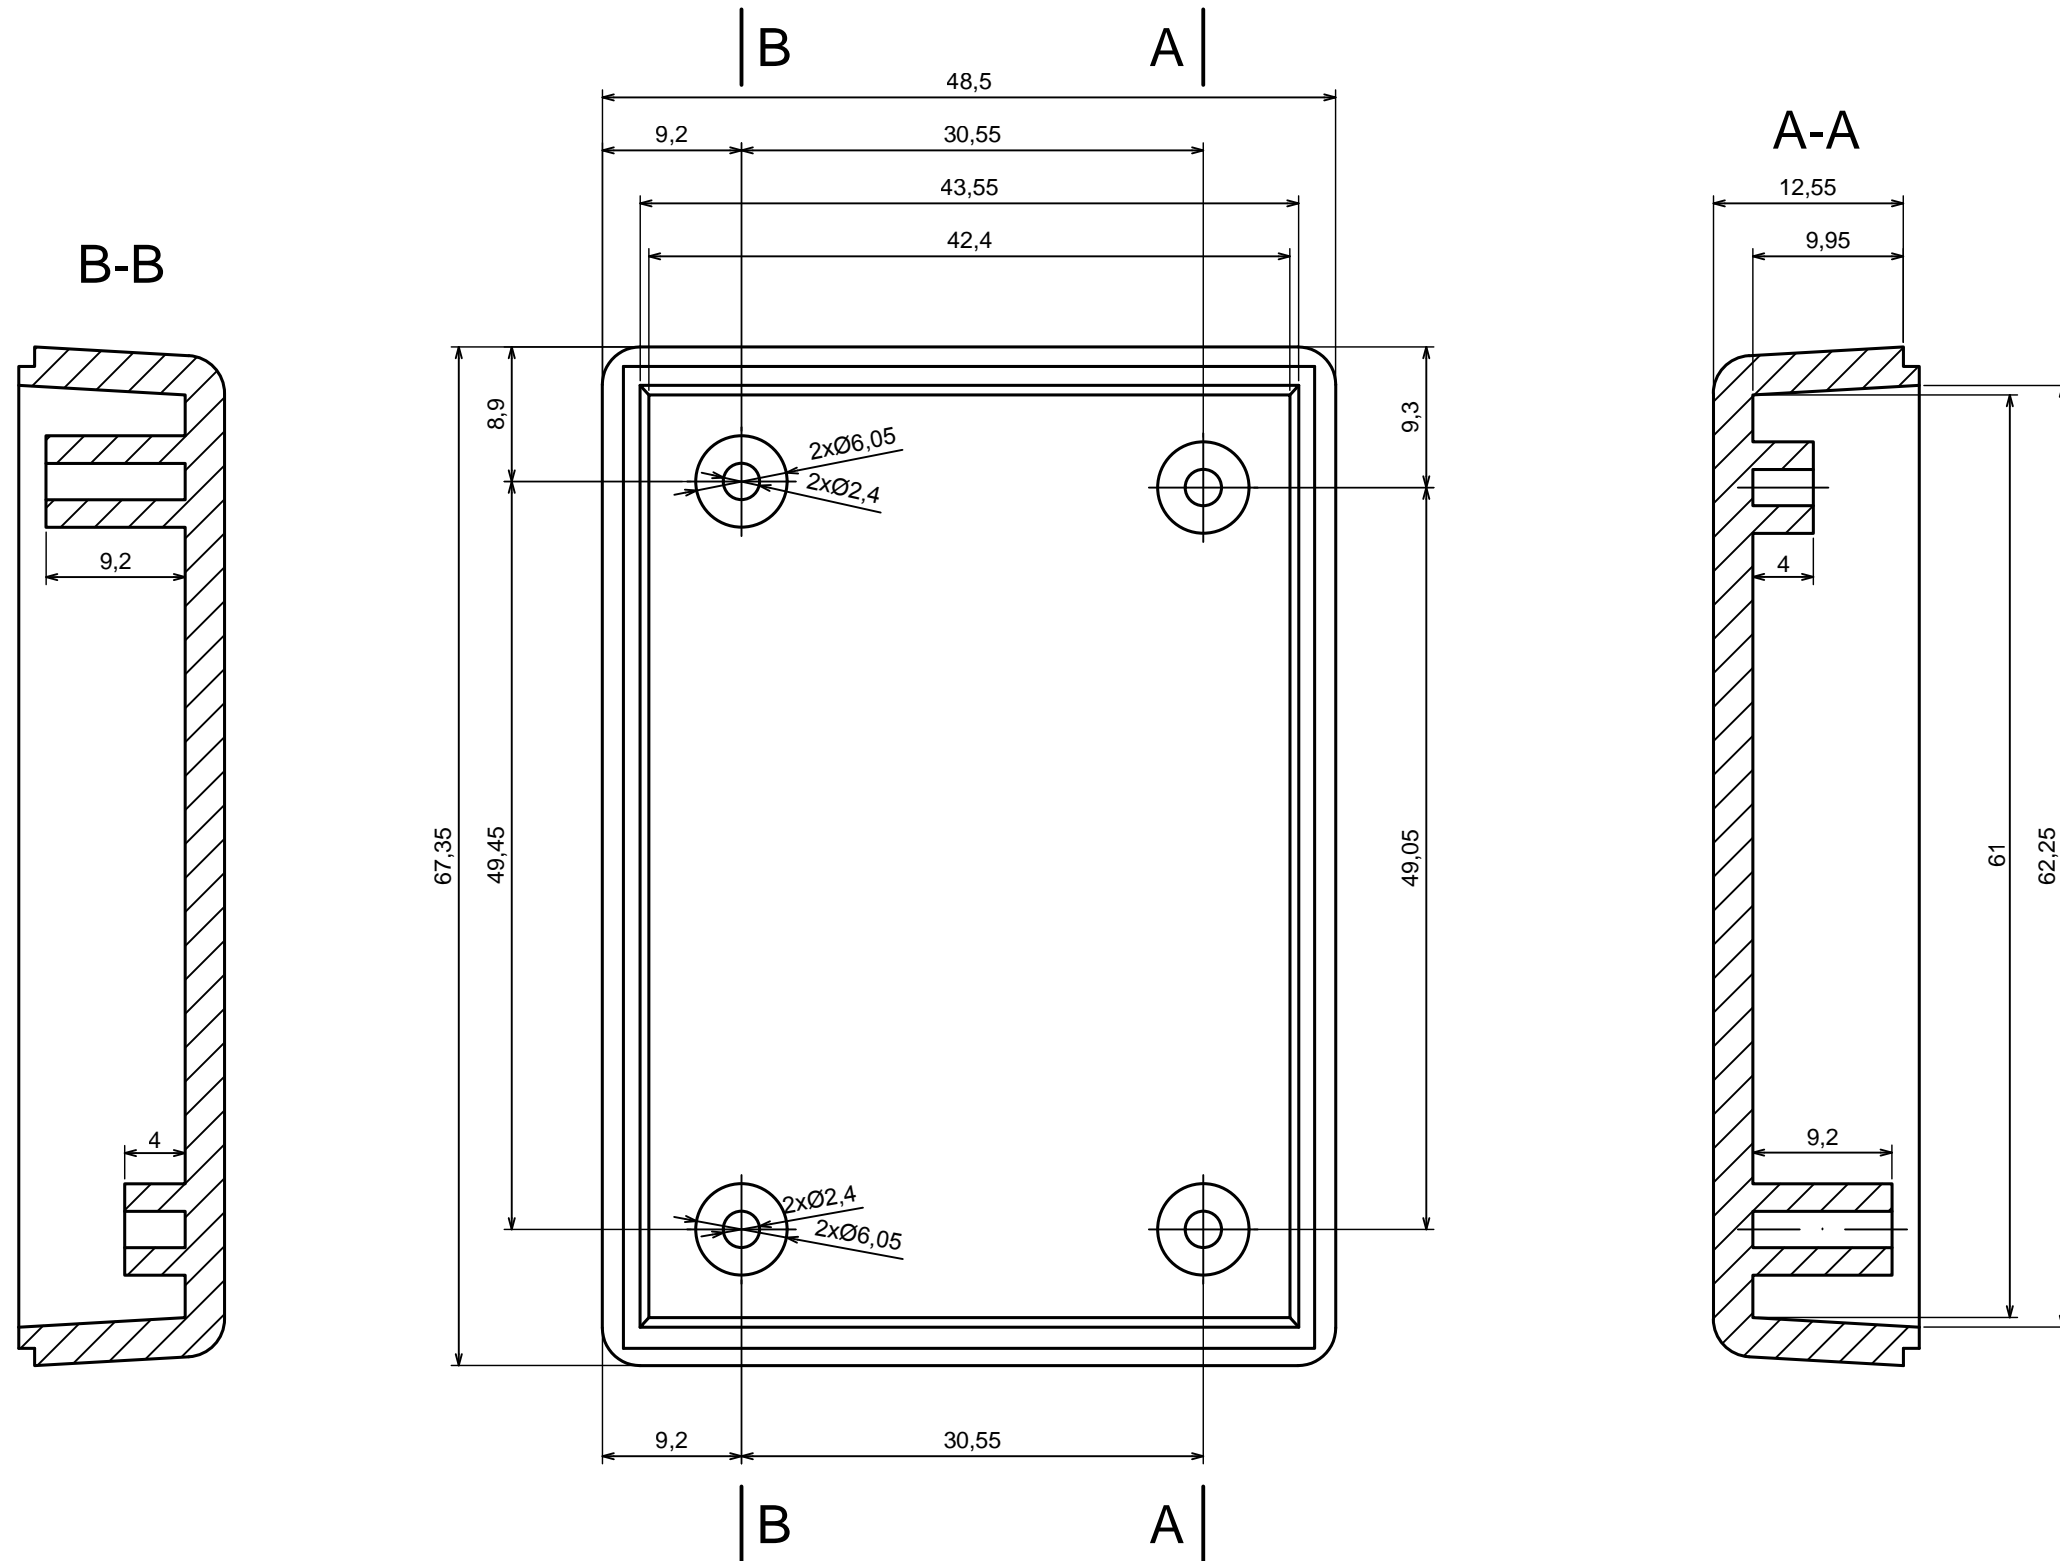

All rights reserved, Copyright Kradox 2016

Product model Enclosure Z24A - assembly

Format: A3 Material: PS, ABS

Scale 2:1 Tolerance: +/- 0.5

All rights reserved, Copyright Kradox 2016		
Product model	Enclosure Z24A - base	
Format: A3	Material: PS, ABS	
Scale 2:1	Tolerance: +/- 0.5	

All rights reserved, Copyright Kradox 2016

Product model Enclosure Z24A - cover

Format: A3 Material: PS, ABS

Scale 2:1 Tolerance: +/- 0.5

X-ON Electronics

Largest Supplier of Electrical and Electronic Components