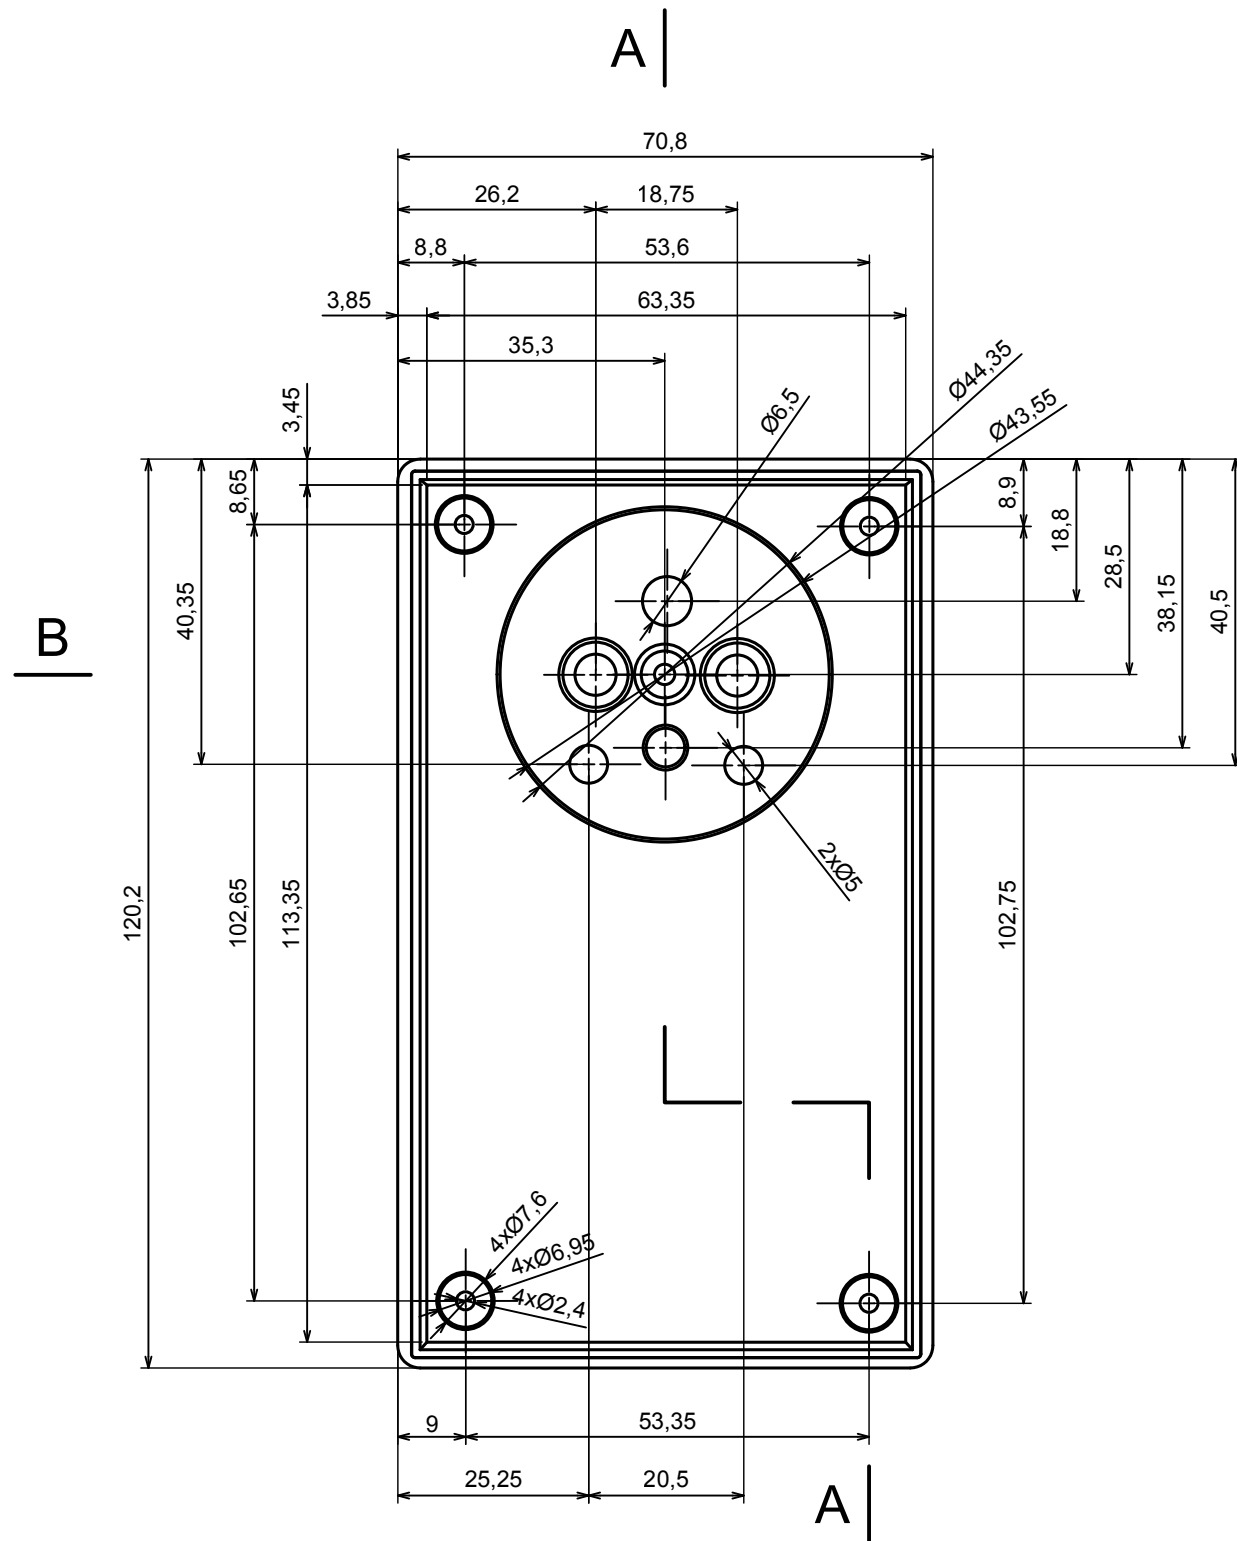

A |

All rights reserved, Copyright Kradox 2017

Product model    Enclosure Z27 - Assembly

Format: A3    Material: PS, ABS

Scale 1:1    Tolerance: +/- 0.8

All rights reserved, Copyright Kradox 2017

Product model: Enclosure Z27 - Base

Format: A3 Material: PS, ABS

Scale 1:1 Tolerance: +/- 0.8

All rights reserved, Copyright Kradox 2017

Product model: Enclosure Z27 - Cover

Format: A3 Material: PS, ABS

Scale 1:1 Tolerance: +/- 0.8

Uwaga - Element firmy Ospel

All rights reserved, Copyright Kradox 2017		
Product model	Enclosure Z27 - Element firmy Ospel	
Format: A3	Material:	
Scale 2:1	Tolerance: +/-0.5	

Uwaga - Element firmy Schneider Electric

All rights reserved, Copyright Kradex 2017		
Product model	Enclosure Z27 - Schneider Electric W-131	
Format: A3	Material:	
Scale 2:1	Tolerance: +/-0.5	