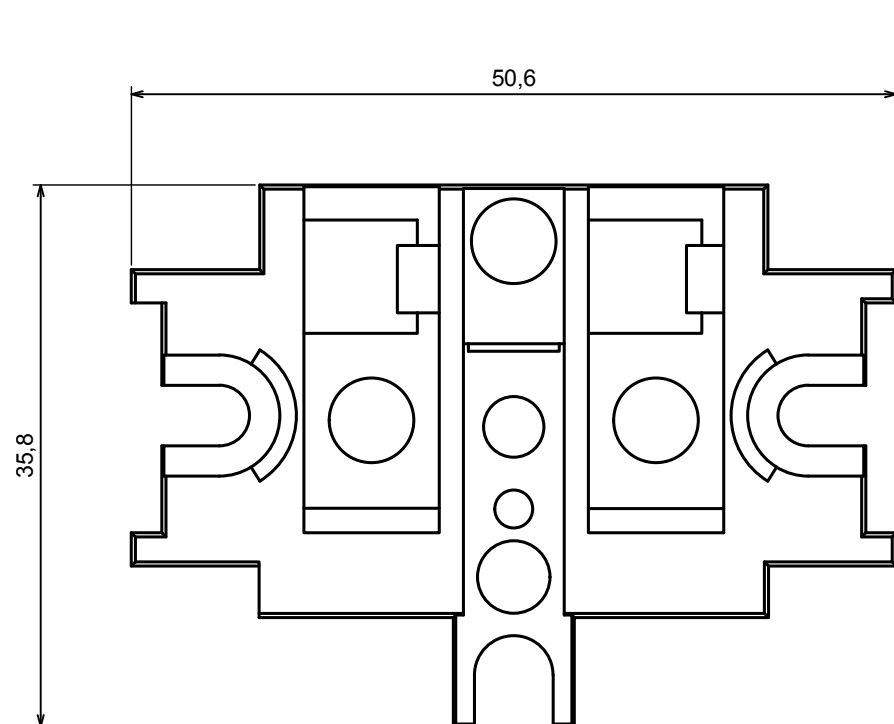

A |

All rights reserved, Copyright Kradox 2017

Product model    Enclosure Z27 - Assembly

Format: A3    Material: PS, ABS

Scale 1:1    Tolerance: +/- 0.8

All rights reserved, Copyright Kradox 2017

Product model: Enclosure Z27 - Base

Format: A3 Material: PS, ABS

Scale 1:1 Tolerance: +/- 0.8

All rights reserved, Copyright Kradox 2017

Product model: Enclosure Z27 - Cover

Format: A3 Material: PS, ABS

Scale 1:1 Tolerance: +/- 0.8

Uwaga - Element firmy Ospel

All rights reserved, Copyright Kradox 2017		
Product model	Enclosure Z27 - Element firmy Ospel	
Format: A3	Material:	
Scale 2:1	Tolerance: +/-0.5	

Uwaga - Element firmy Schneider Electric

All rights reserved, Copyright Kradex 2017		
Product model	Enclosure Z27 - Schneider Electric W-131	
Format: A3	Material:	
Scale 2:1	Tolerance: +/-0.5	