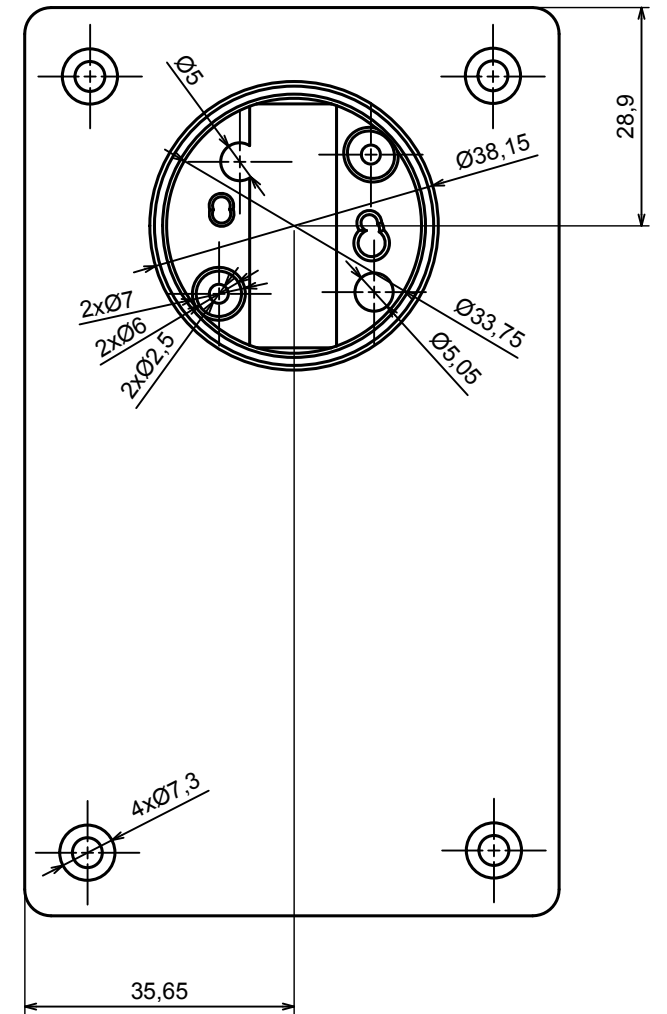

A |

All rights reserved, Copyright Kradox 2017

Product model    Enclosure Z27 - Assembly

Format: A3    Material: PS, ABS

Scale 1:1    Tolerance: +/- 0.8

All rights reserved, Copyright Kradox 2017

Product model: Enclosure Z27 - Base

Format: A3 Material: PS, ABS

Scale 1:1 Tolerance: +/- 0.8

All rights reserved, Copyright Kradox 2017

Product model: Enclosure Z27 - Cover

Format: A3 Material: PS, ABS

Scale 1:1 Tolerance: +/- 0.8

Uwaga - Element firmy Ospel

All rights reserved, Copyright Kradox 2017		
Product model	Enclosure Z27 - Element firmy Ospel	
Format: A3	Material:	
Scale 2:1	Tolerance: +/-0.5	

Uwaga - Element firmy Schneider Electric

All rights reserved, Copyright Kradex 2017		
Product model	Enclosure Z27 - Schneider Electric W-131	
Format: A3	Material:	
Scale 2:1	Tolerance: +/-0.5	