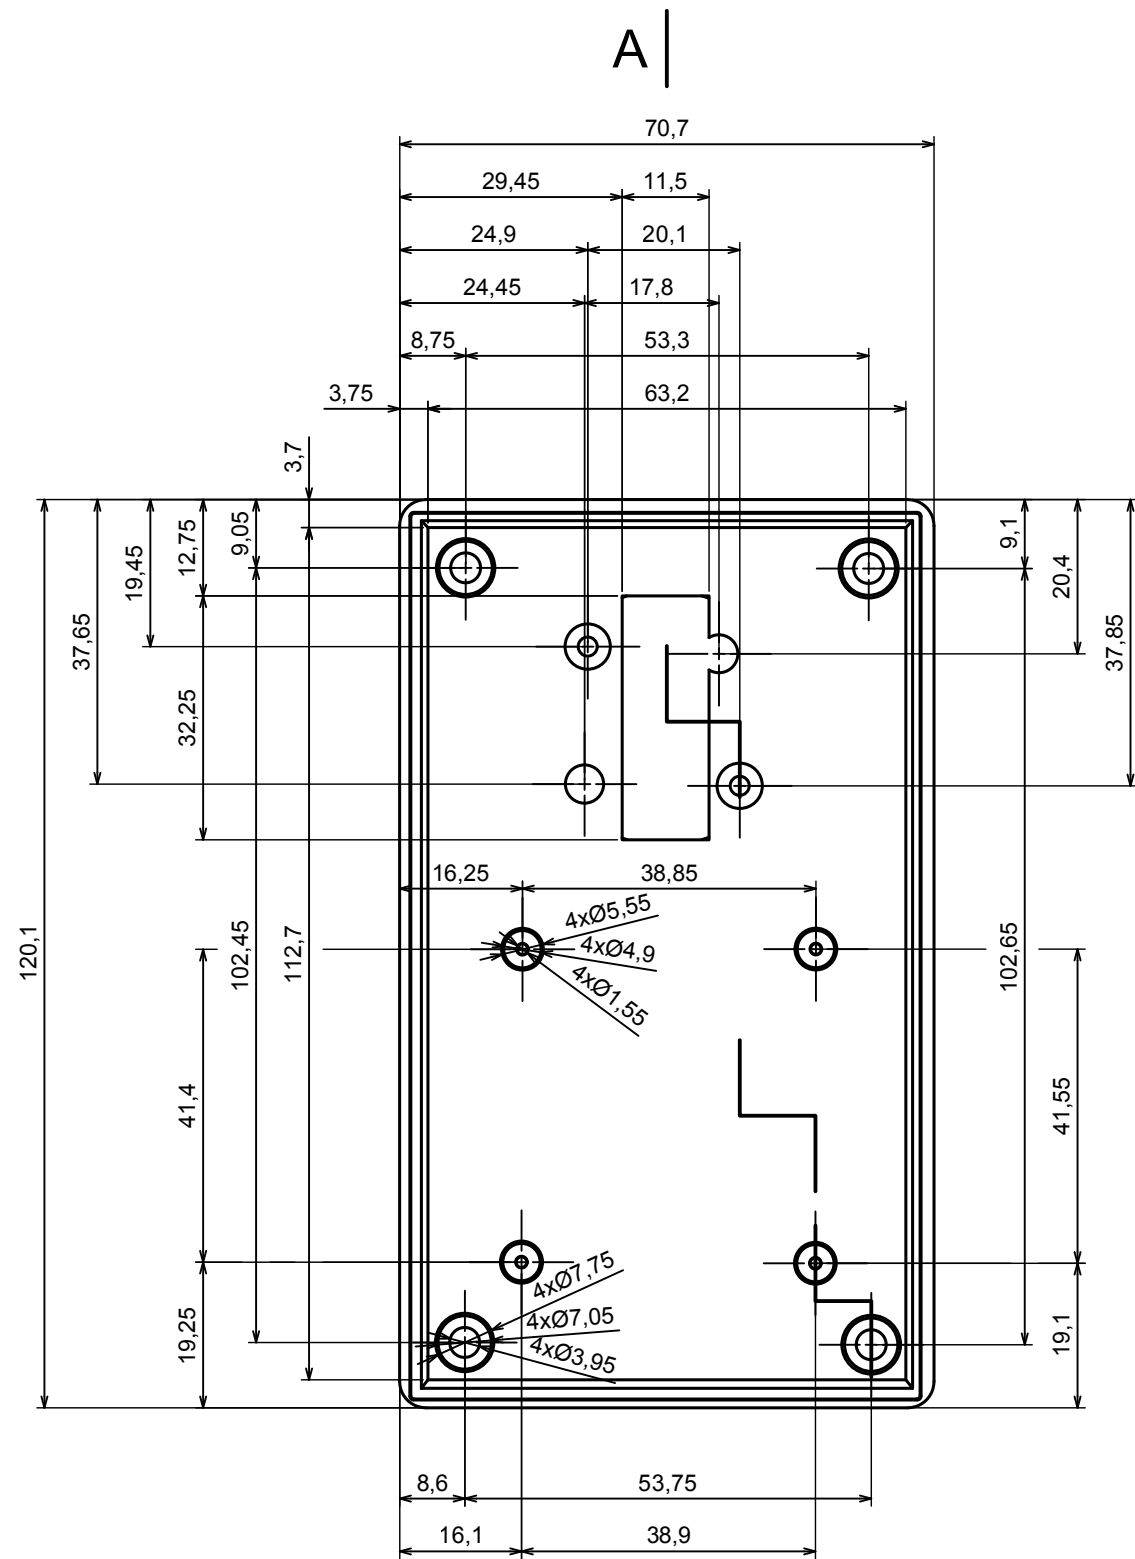

A |

All rights reserved, Copyright Kradox 2017

Product model    Enclosure Z27 - Assembly

Format: A3    Material: PS, ABS

Scale 1:1    Tolerance: +/- 0.8

All rights reserved, Copyright Kradox 2017

Product model: Enclosure Z27 - Base

Format: A3 Material: PS, ABS

Scale 1:1 Tolerance: +/- 0.8

All rights reserved, Copyright Kradox 2017

Product model: Enclosure Z27 - Cover

Format: A3 Material: PS, ABS

Scale 1:1 Tolerance: +/- 0.8

Uwaga - Element firmy Ospel

All rights reserved, Copyright Kradox 2017		
Product model	Enclosure Z27 - Element firmy Ospel	
Format: A3	Material:	
Scale 2:1	Tolerance: +/-0.5	

Uwaga - Element firmy Schneider Electric

All rights reserved, Copyright Kradex 2017		
Product model	Enclosure Z27 - Schneider Electric W-131	
Format: A3	Material:	
Scale 2:1	Tolerance: +/-0.5	