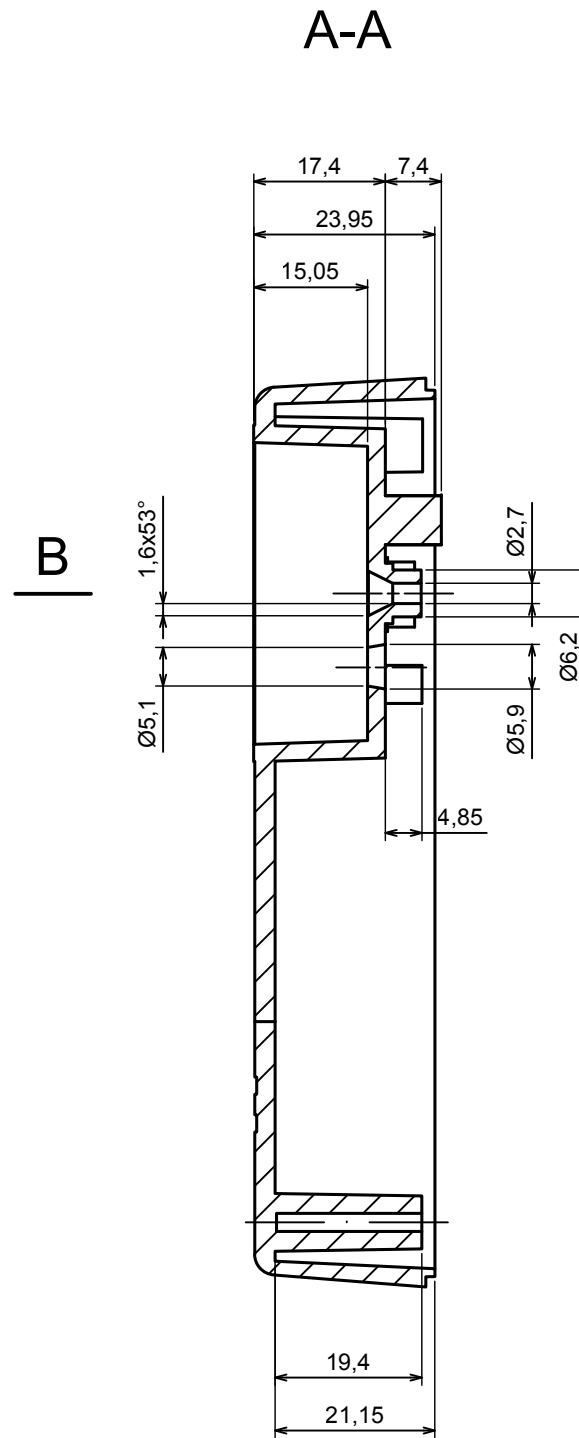

A |

All rights reserved, Copyright Kradox 2017

Product model    Enclosure Z27 - Assembly

Format: A3    Material: PS, ABS

Scale 1:1    Tolerance: +/- 0.8

All rights reserved, Copyright Kradox 2017

Product model: Enclosure Z27 - Base

Format: A3 Material: PS, ABS

Scale 1:1 Tolerance: +/- 0.8

All rights reserved, Copyright Kradox 2017

Product model: Enclosure Z27 - Cover

Format: A3 Material: PS, ABS

Scale 1:1 Tolerance: +/- 0.8

Uwaga - Element firmy Ospel

All rights reserved, Copyright Kradox 2017		
Product model	Enclosure Z27 - Element firmy Ospel	
Format: A3	Material:	
Scale 2:1	Tolerance: +/-0.5	

Uwaga - Element firmy Schneider Electric

All rights reserved, Copyright Kradex 2017		
Product model	Enclosure Z27 - Schneider Electric W-131	
Format: A3	Material:	
Scale 2:1	Tolerance: +/-0.5	