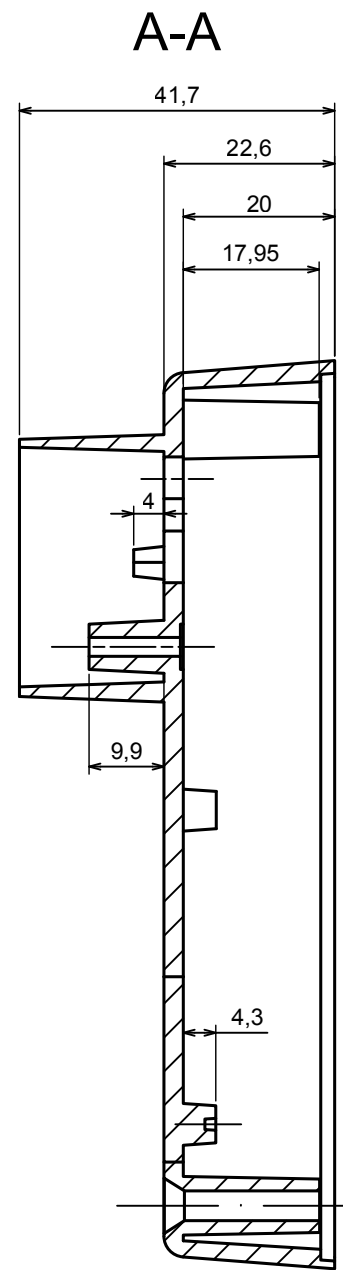

A |

All rights reserved, Copyright Kradox 2017

Product model    Enclosure Z27 - Assembly

Format: A3    Material: PS, ABS

Scale 1:1    Tolerance: +/- 0.8

All rights reserved, Copyright Kradox 2017

Product model: Enclosure Z27 - Base

Format: A3 Material: PS, ABS

Scale 1:1 Tolerance: +/- 0.8

All rights reserved, Copyright Kradox 2017

Product model: Enclosure Z27 - Cover

Format: A3 Material: PS, ABS

Scale 1:1 Tolerance: +/- 0.8

Uwaga - Element firmy Ospel

All rights reserved, Copyright Kradox 2017		
Product model	Enclosure Z27 - Element firmy Ospel	
Format: A3	Material:	
Scale 2:1	Tolerance: +/-0.5	

Uwaga - Element firmy Schneider Electric

All rights reserved, Copyright Kradex 2017		
Product model	Enclosure Z27 - Schneider Electric W-131	
Format: A3	Material:	
Scale 2:1	Tolerance: +/-0.5	