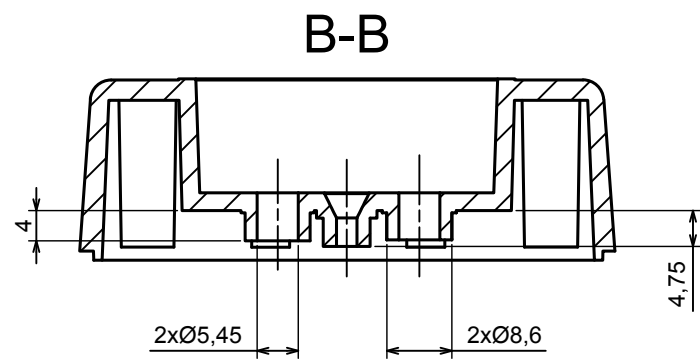

A |

All rights reserved, Copyright Kradox 2017

Product model    Enclosure Z27 - Assembly

Format: A3    Material: PS, ABS

Scale 1:1    Tolerance: +/- 0.8

All rights reserved, Copyright Kradox 2017

Product model: Enclosure Z27 - Base

Format: A3 Material: PS, ABS

Scale 1:1 Tolerance: +/- 0.8

All rights reserved, Copyright Kradox 2017

Product model: Enclosure Z27 - Cover

Format: A3 Material: PS, ABS

Scale 1:1 Tolerance: +/- 0.8

Uwaga - Element firmy Ospel

All rights reserved, Copyright Kradox 2017		
Product model	Enclosure Z27 - Element firmy Ospel	
Format: A3	Material:	
Scale 2:1	Tolerance: +/-0.5	

Uwaga - Element firmy Schneider Electric

All rights reserved, Copyright Kradex 2017		
Product model	Enclosure Z27 - Schneider Electric W-131	
Format: A3	Material:	
Scale 2:1	Tolerance: +/-0.5	