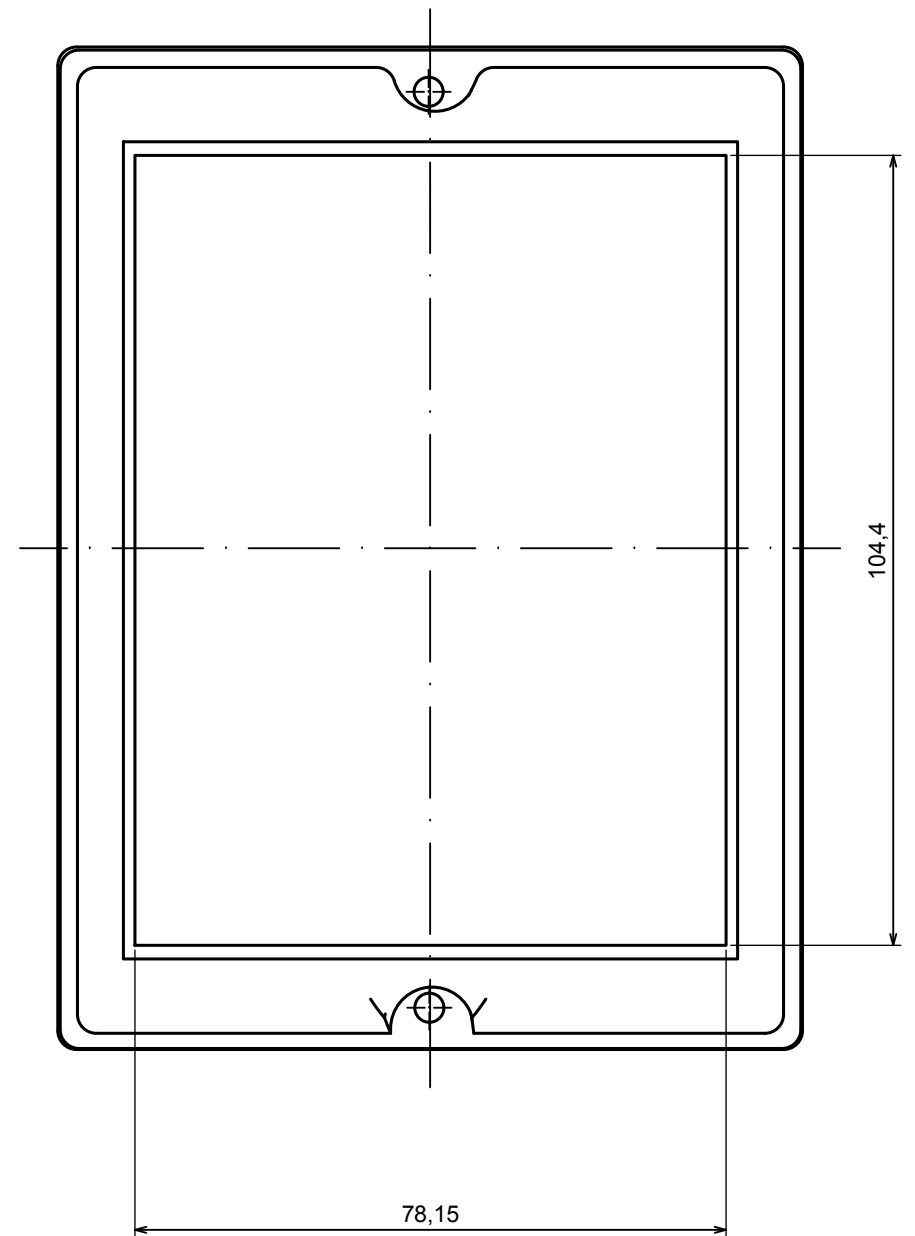

All rights reserved, Copyright Kradex 2016		
Product model	Enclosure Z29 - assembly	
Format: A3	Material: PS, ABS	
Scale 1:1	Tolerance: +/- 0.8	

All rights reserved, Copyright Kradox 2016

Product model Enclosure Z29 - base

Format: A3 Material: PS, ABS

Scale 1:1 Tolerance: +/- 0.8

A |

A-A

A |

All rights reserved, Copyright Kradox 2016

Product model Enclosure Z29 - cover

Format: A3 Material: PS, ABS

Scale 1:1 Tolerance: +/- 0.8