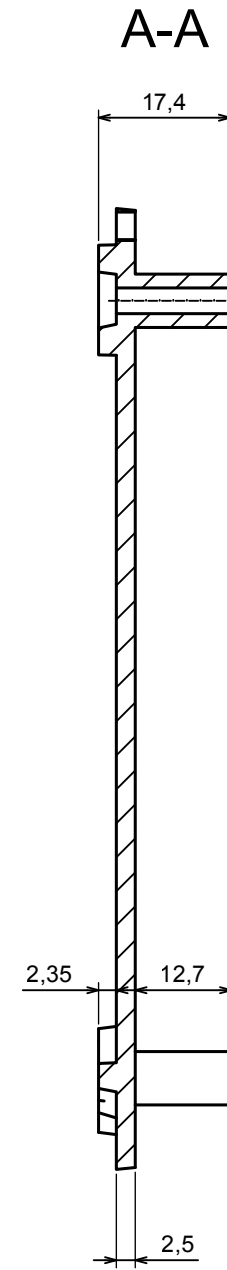

All rights reserved, Copyright Kradex 2016		
Product model	Enclosure Z29 - assembly	
Format: A3	Material: PS, ABS	
Scale 1:1	Tolerance: +/- 0.8	

All rights reserved, Copyright Kradox 2016

Product model Enclosure Z29 - base

Format: A3 Material: PS, ABS

Scale 1:1 Tolerance: +/- 0.8

A |

A-A

A |

All rights reserved, Copyright Kradox 2016

Product model Enclosure Z29 - cover

Format: A3 Material: PS, ABS

Scale 1:1 Tolerance: +/- 0.8