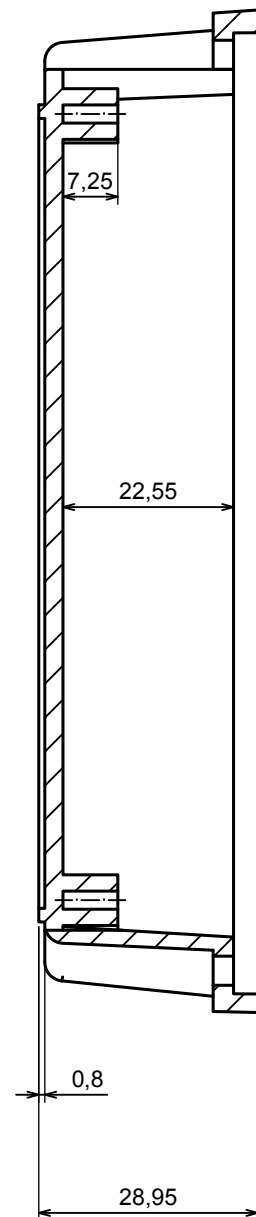

All rights reserved, Copyright Kradex 2016		
Product model	Enclosure Z29 - assembly	
Format: A3	Material: PS, ABS	
Scale 1:1	Tolerance: +/- 0.8	

All rights reserved, Copyright Kradox 2016

Product model Enclosure Z29 - base

Format: A3 Material: PS, ABS

Scale 1:1 Tolerance: +/- 0.8

A |

A-A

A |

All rights reserved, Copyright Kradox 2016

Product model Enclosure Z29 - cover

Format: A3 Material: PS, ABS

Scale 1:1 Tolerance: +/- 0.8