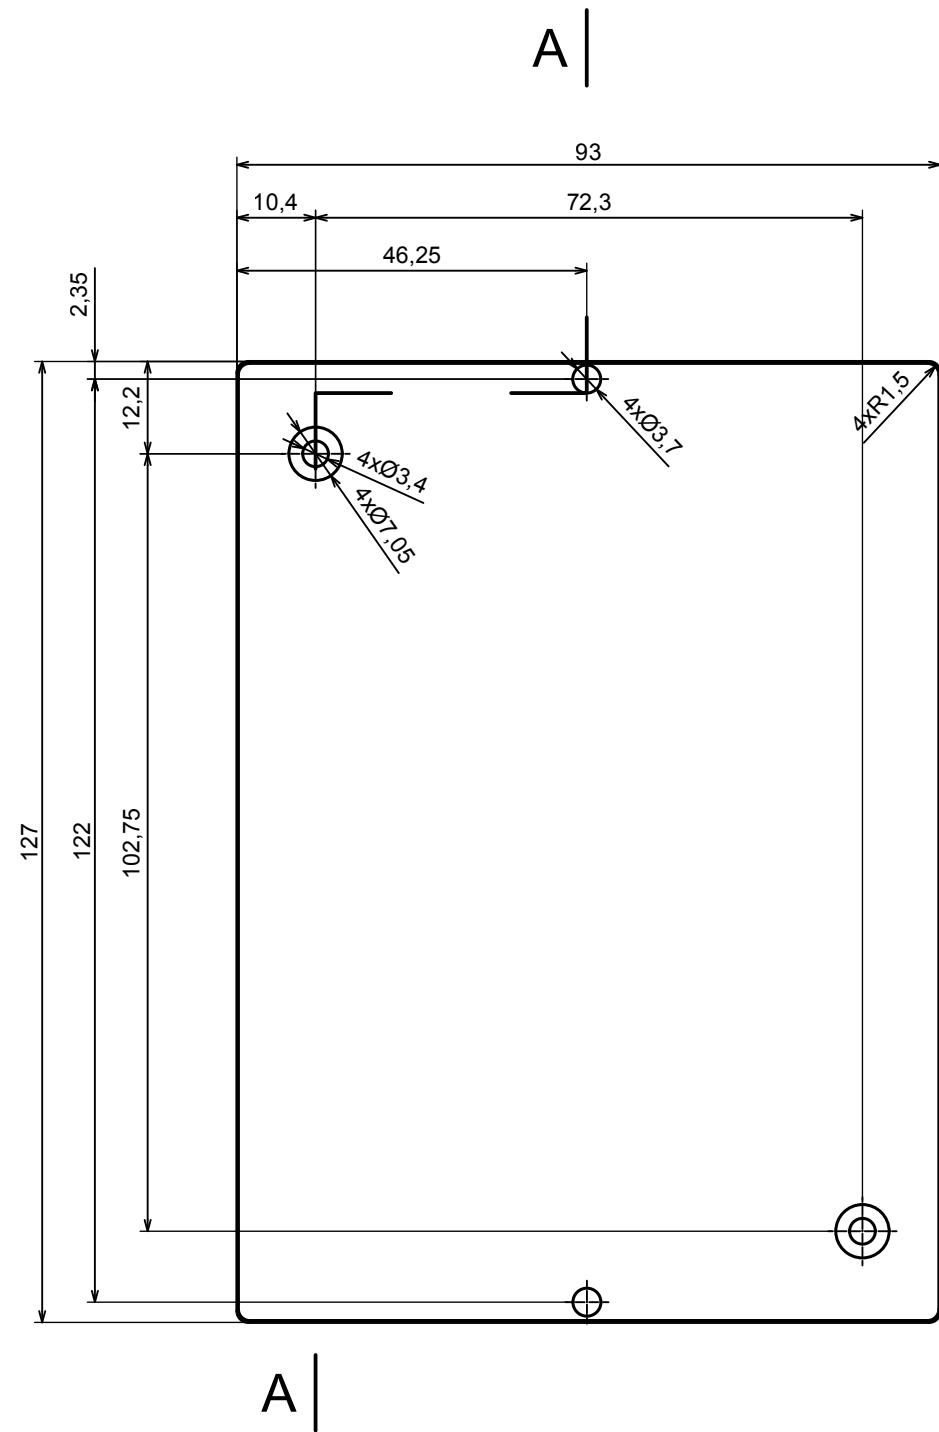

All rights reserved, Copyright Kradex 2016		
Product model	Enclosure Z29 - assembly	
Format: A3	Material: PS, ABS	
Scale 1:1	Tolerance: +/- 0.8	

All rights reserved, Copyright Kradox 2016

Product model Enclosure Z29 - base

Format: A3 Material: PS, ABS

Scale 1:1 Tolerance: +/- 0.8

A |

A-A

A |

All rights reserved, Copyright Kradox 2016

Product model Enclosure Z29 - cover

Format: A3 Material: PS, ABS

Scale 1:1 Tolerance: +/- 0.8