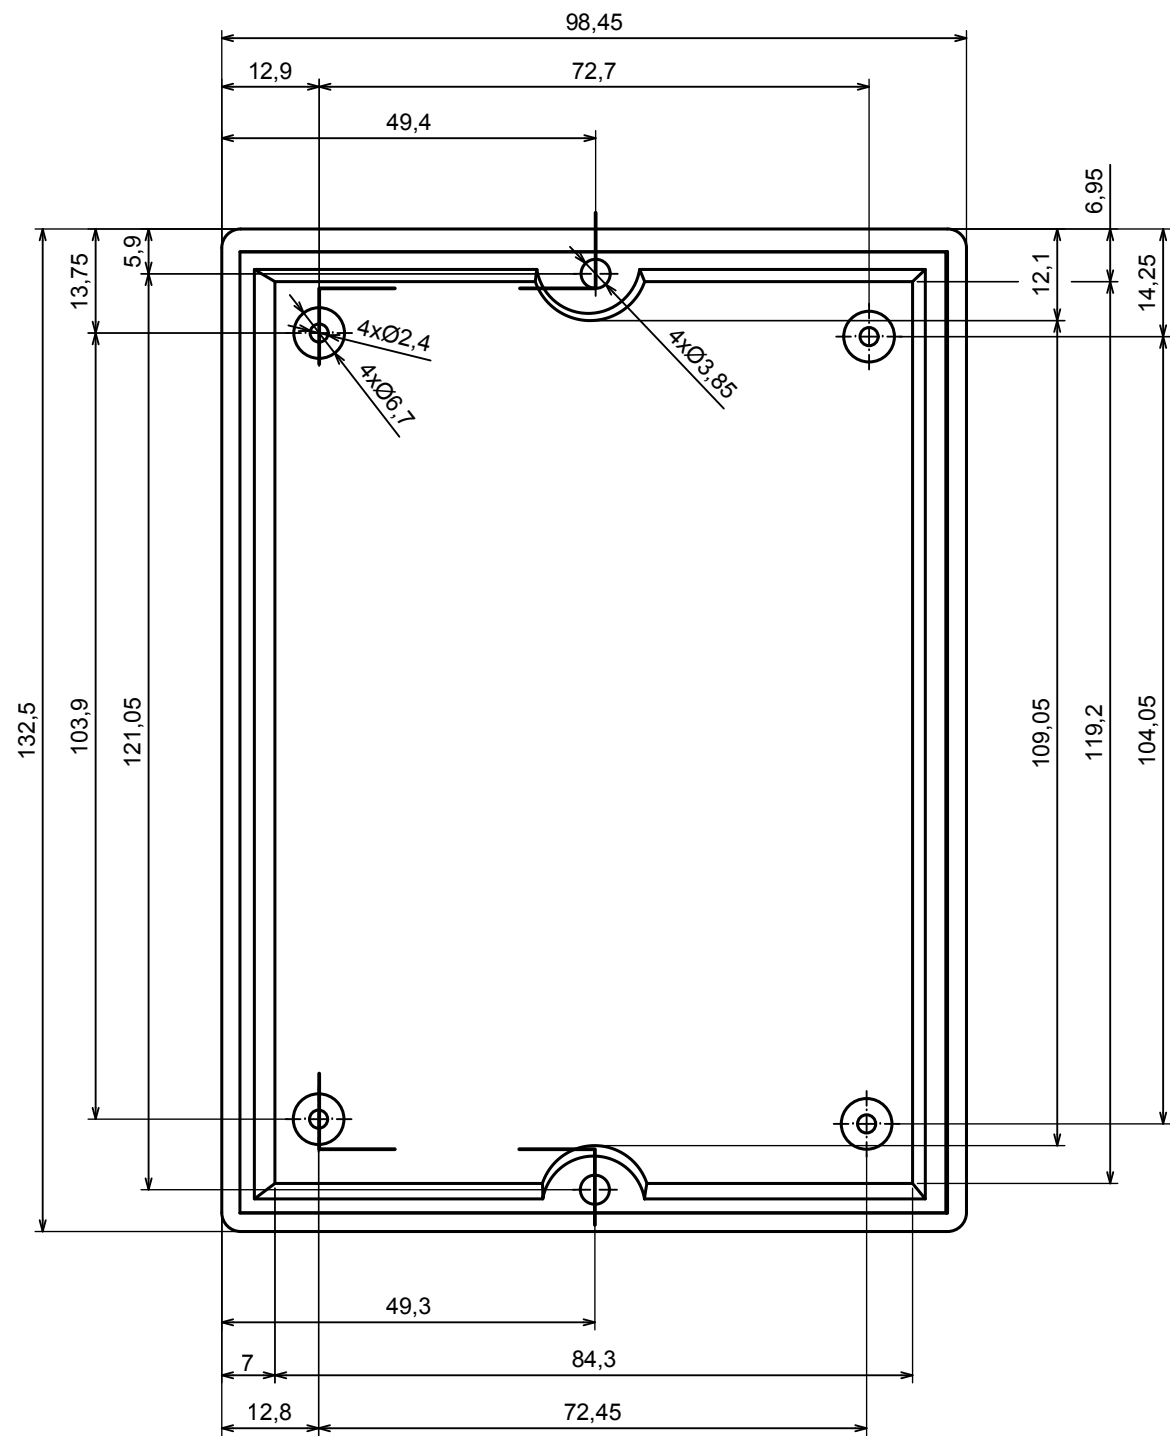

All rights reserved, Copyright Kradex 2016		
Product model	Enclosure Z29 - assembly	
Format: A3	Material: PS, ABS	
Scale 1:1	Tolerance: +/- 0.8	

All rights reserved, Copyright Kradox 2016

Product model Enclosure Z29 - base

Format: A3 Material: PS, ABS

Scale 1:1 Tolerance: +/- 0.8

A |

A-A

A |

All rights reserved, Copyright Kradox 2016

Product model Enclosure Z29 - cover

Format: A3 Material: PS, ABS

Scale 1:1 Tolerance: +/- 0.8