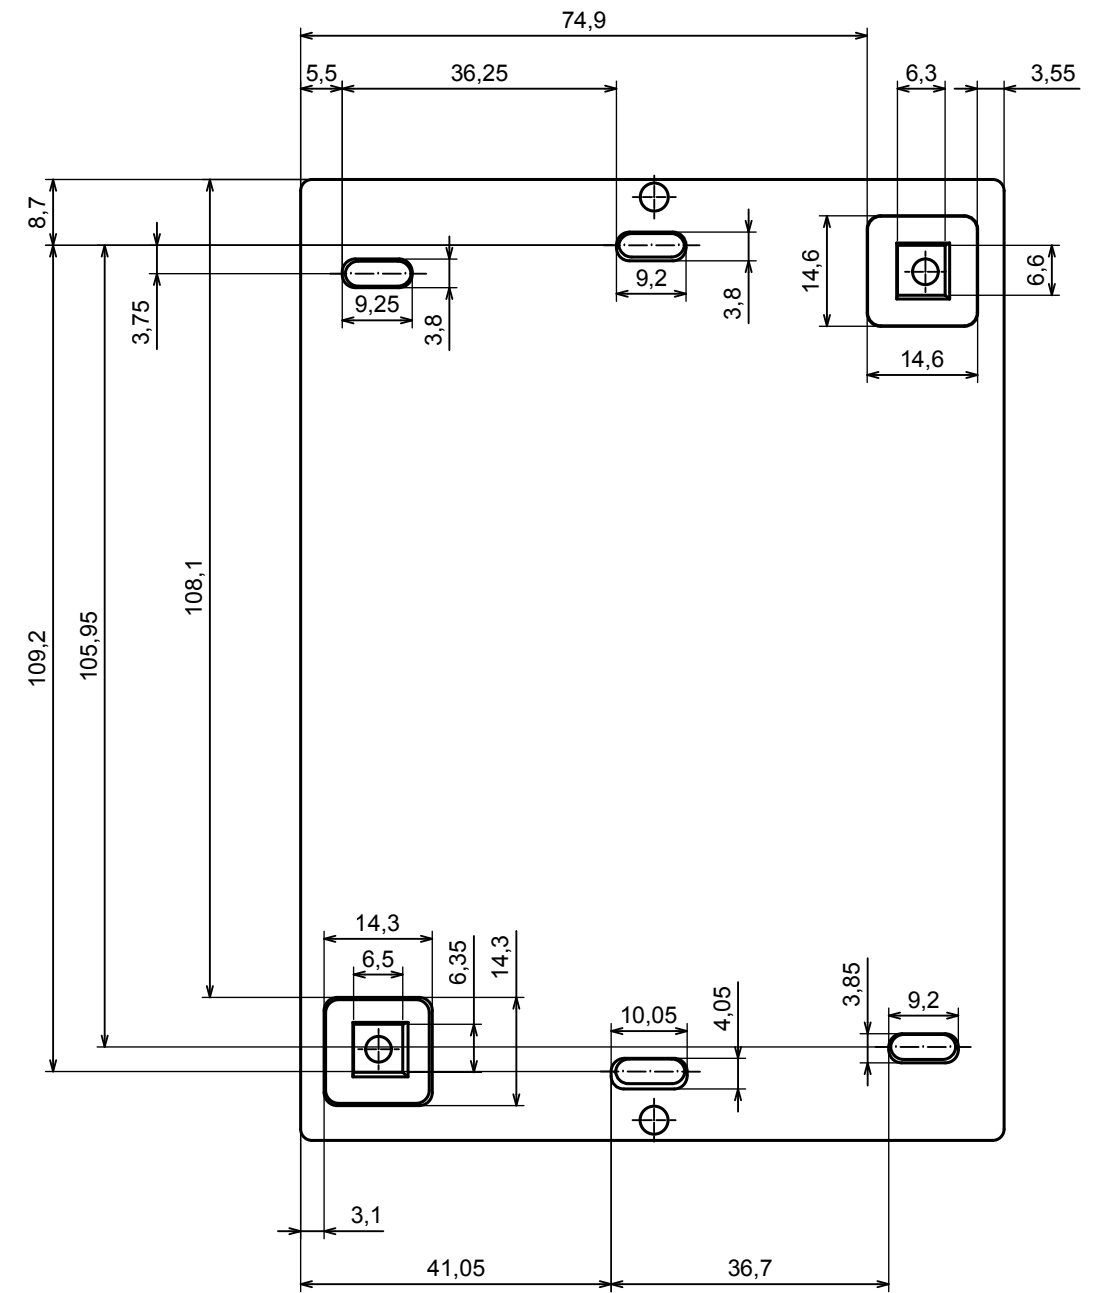

All rights reserved, Copyright Kradex 2016		
Product model	Enclosure Z29 - assembly	
Format: A3	Material: PS, ABS	
Scale 1:1	Tolerance: +/- 0.8	

All rights reserved, Copyright Kradox 2016

Product model Enclosure Z29 - base

Format: A3 Material: PS, ABS

Scale 1:1 Tolerance: +/- 0.8

A |

A-A

A |

All rights reserved, Copyright Kradox 2016

Product model Enclosure Z29 - cover

Format: A3 Material: PS, ABS

Scale 1:1 Tolerance: +/- 0.8