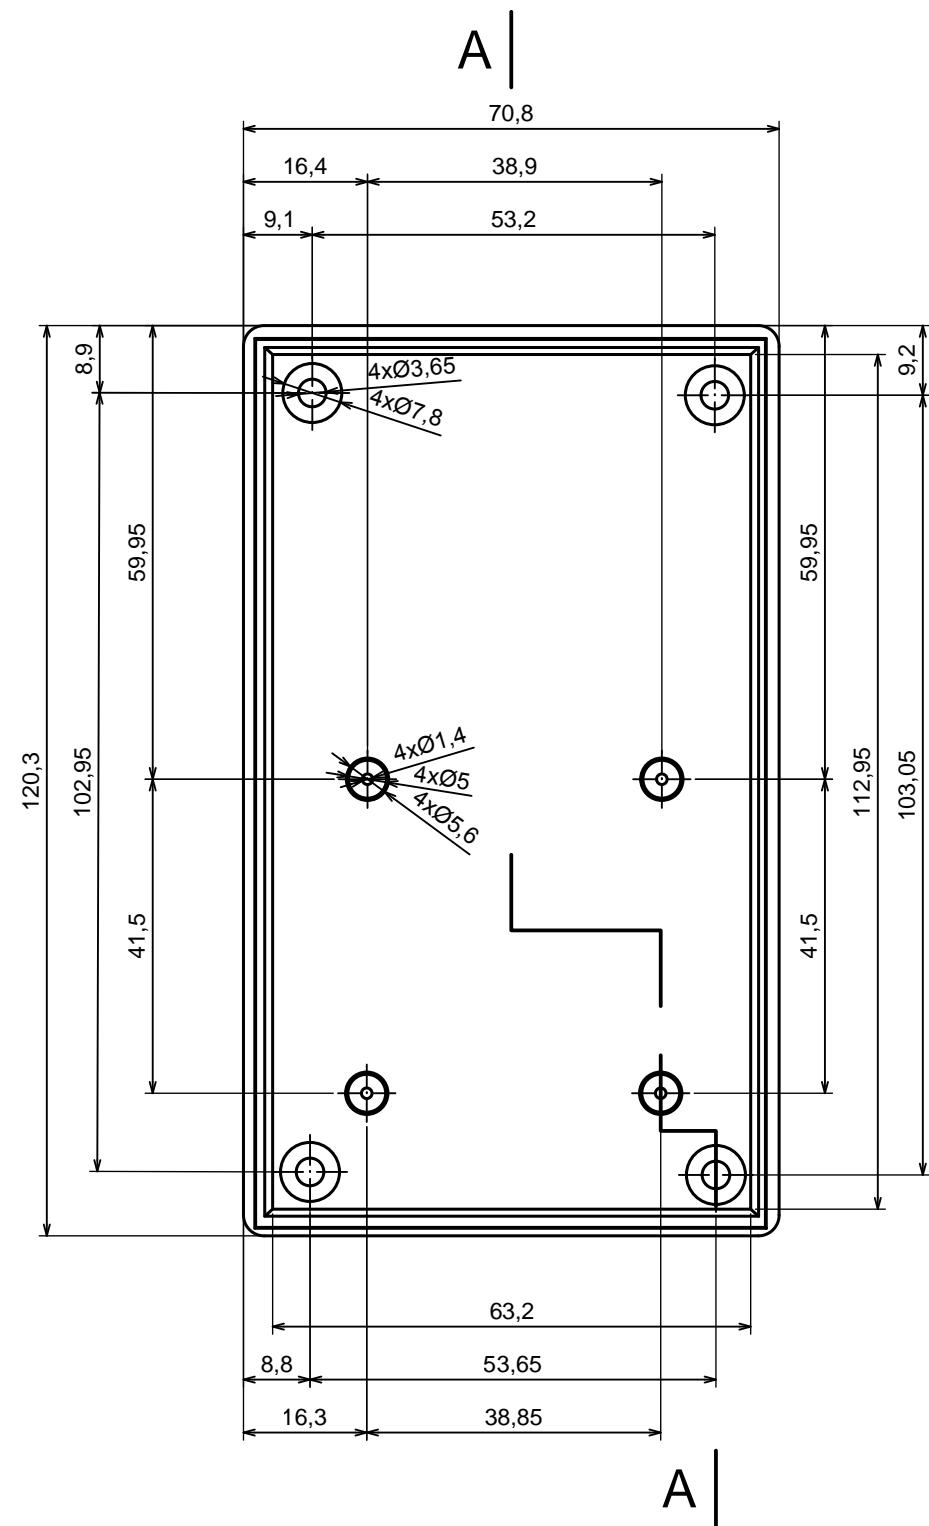

All rights reserved, Copyright Kradex 2016

Product model Enclosure Z30A - assembly

Format: A3 Material: PS, ABS

Scale 1:1 Tolerance: +/- 0.5

C (4:1)

All rights reserved, Copyright Kradox 2016

Product model Enclosure Z30A - base

Format: A3 Material: PS, ABS

Scale 1:1 Tolerance: +/- 0.5

All rights reserved, Copyright Kradox 2016

Product model Enclosure Z30A - cover

Format: A3 Material: PS, ABS

Scale 1:1 Tolerance: +/- 0.5

All rights reserved, Copyright Kradox 2016

Product model: Enclosure Z30A - foot

Format: A3 Material: PS, ABS

Scale 4:1 Tolerance: +/- 0.5

X-ON Electronics

Largest Supplier of Electrical and Electronic Components

Click to view similar products for [Enclosures, Boxes & Cases](#) category: