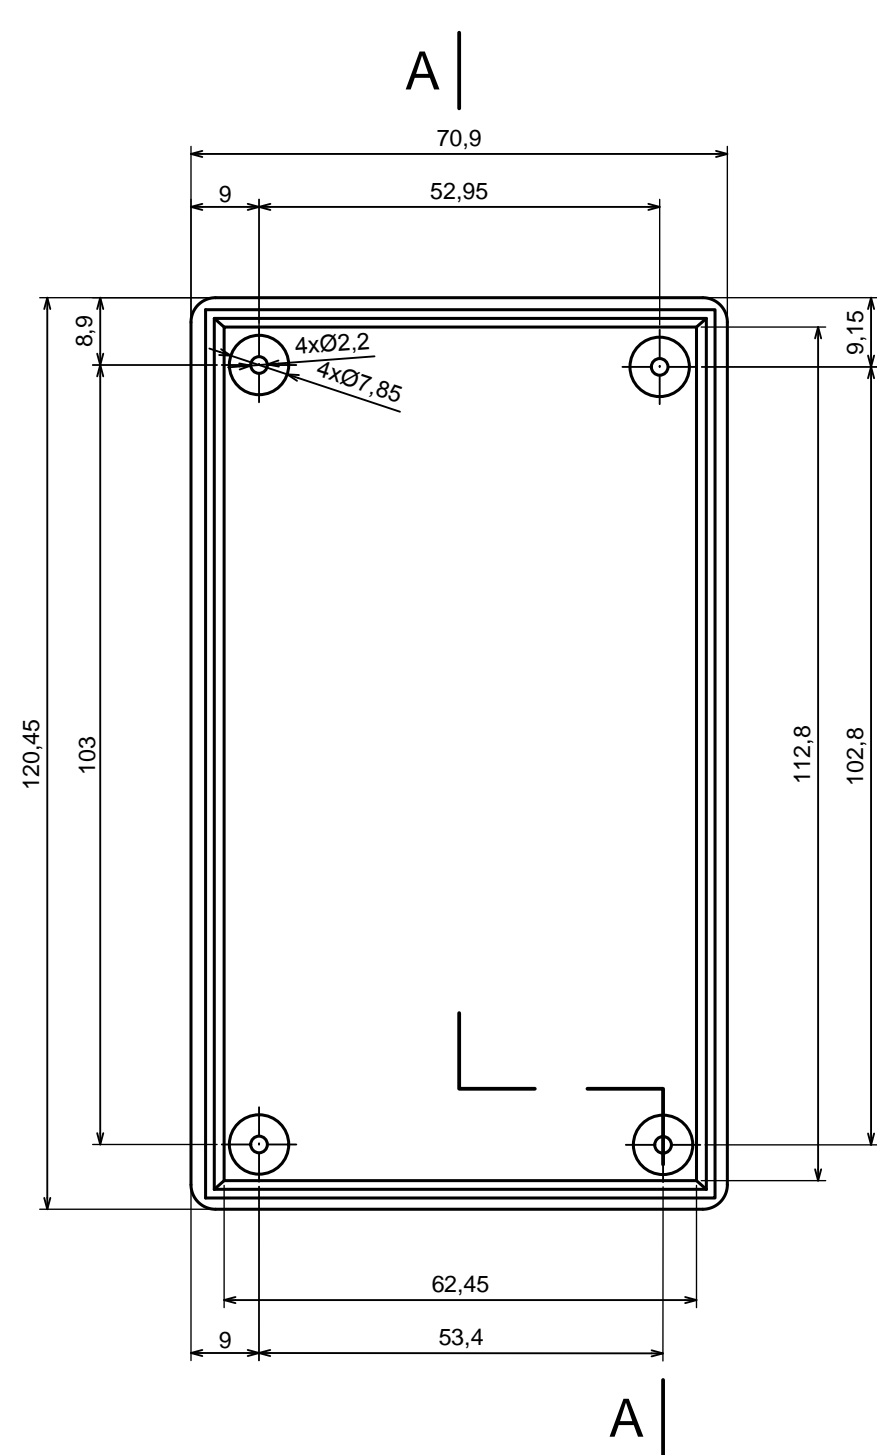

All rights reserved, Copyright Kradex 2016

Product model Enclosure Z30A - assembly

Format: A3 Material: PS, ABS

Scale 1:1 Tolerance: +/- 0.5

C (4:1)

All rights reserved, Copyright Kradox 2016

Product model Enclosure Z30A - base

Format: A3 Material: PS, ABS

Scale 1:1 Tolerance: +/- 0.5

All rights reserved, Copyright Kradox 2016

Product model Enclosure Z30A - cover

Format: A3 Material: PS, ABS

Scale 1:1 Tolerance: +/- 0.5

All rights reserved, Copyright Kradox 2016

Product model: Enclosure Z30A - foot

Format: A3 Material: PS, ABS

Scale 4:1 Tolerance: +/- 0.5

X-ON Electronics

Largest Supplier of Electrical and Electronic Components

Click to view similar products for [Enclosures, Boxes & Cases](#) category: