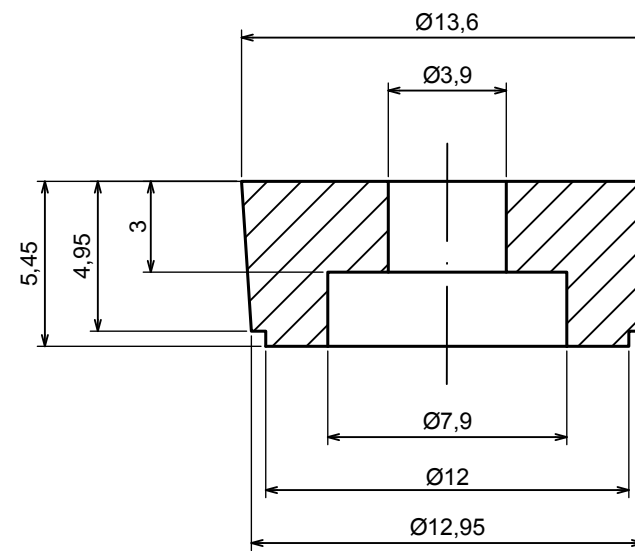

All rights reserved, Copyright Kradex 2016

Product model Enclosure Z30A - assembly

Format: A3 Material: PS, ABS

Scale 1:1 Tolerance: +/- 0.5

C (4:1)

All rights reserved, Copyright Kradox 2016

Product model Enclosure Z30A - base

Format: A3 Material: PS, ABS

Scale 1:1 Tolerance: +/- 0.5

All rights reserved, Copyright Kradox 2016

Product model Enclosure Z30A - cover

Format: A3 Material: PS, ABS

Scale 1:1 Tolerance: +/- 0.5

All rights reserved, Copyright Kradox 2016

Product model: Enclosure Z30A - foot

Format: A3 Material: PS, ABS

Scale 4:1 Tolerance: +/- 0.5

X-ON Electronics

Largest Supplier of Electrical and Electronic Components

Click to view similar products for [Enclosures, Boxes & Cases](#) category: