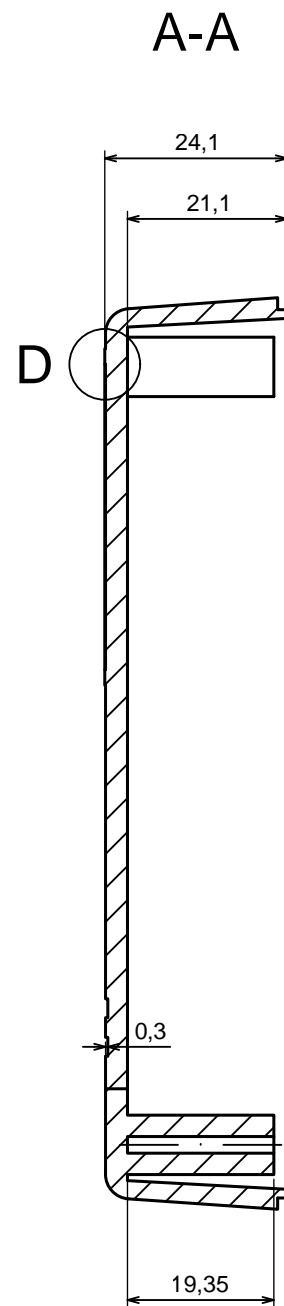

All rights reserved, Copyright Kradex 2016

Product model Enclosure Z30A - assembly

Format: A3 Material: PS, ABS

Scale 1:1 Tolerance: +/- 0.5

C (4:1)

All rights reserved, Copyright Kradox 2016

Product model Enclosure Z30A - base

Format: A3 Material: PS, ABS

Scale 1:1 Tolerance: +/- 0.5

All rights reserved, Copyright Kradox 2016

Product model Enclosure Z30A - cover

Format: A3 Material: PS, ABS

Scale 1:1 Tolerance: +/- 0.5

All rights reserved, Copyright Kradox 2016

Product model: Enclosure Z30A - foot

Format: A3 Material: PS, ABS

Scale 4:1 Tolerance: +/- 0.5

X-ON Electronics

Largest Supplier of Electrical and Electronic Components

Click to view similar products for [Enclosures, Boxes & Cases](#) category: