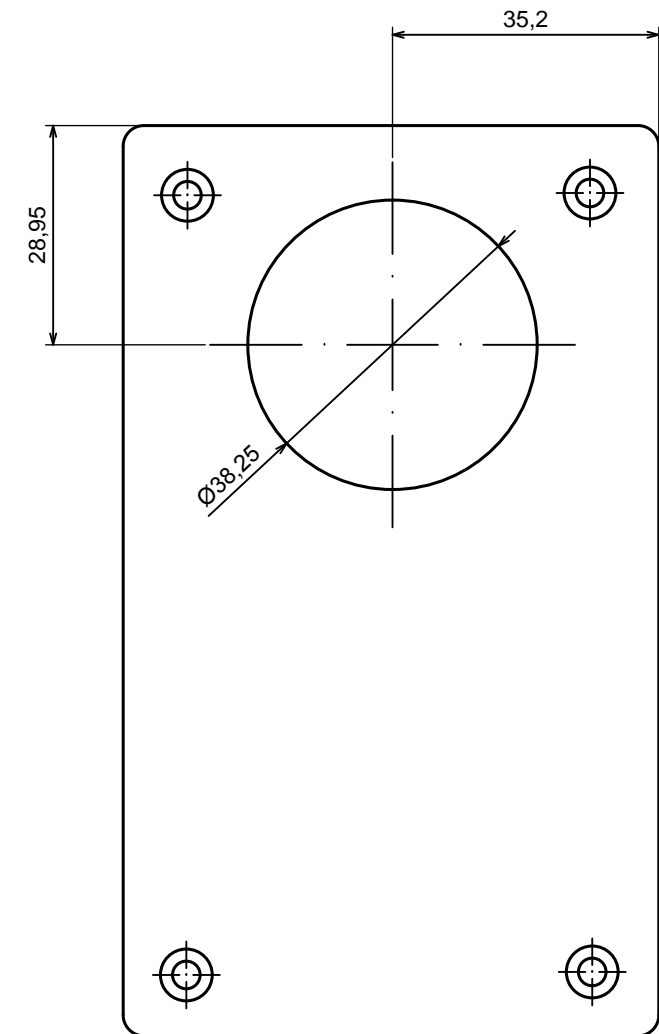

All rights reserved, Copyright Kradex 2016

Product model Enclosure Z30A - assembly

Format: A3 Material: PS, ABS

Scale 1:1 Tolerance: +/- 0.5

C (4:1)

All rights reserved, Copyright Kradox 2016

Product model Enclosure Z30A - base

Format: A3 Material: PS, ABS

Scale 1:1 Tolerance: +/- 0.5

All rights reserved, Copyright Kradox 2016

Product model Enclosure Z30A - cover

Format: A3 Material: PS, ABS

Scale 1:1 Tolerance: +/- 0.5

All rights reserved, Copyright Kradox 2016

Product model: Enclosure Z30A - foot

Format: A3 Material: PS, ABS

Scale 4:1 Tolerance: +/- 0.5

X-ON Electronics

Largest Supplier of Electrical and Electronic Components

Click to view similar products for [Enclosures, Boxes & Cases](#) category: