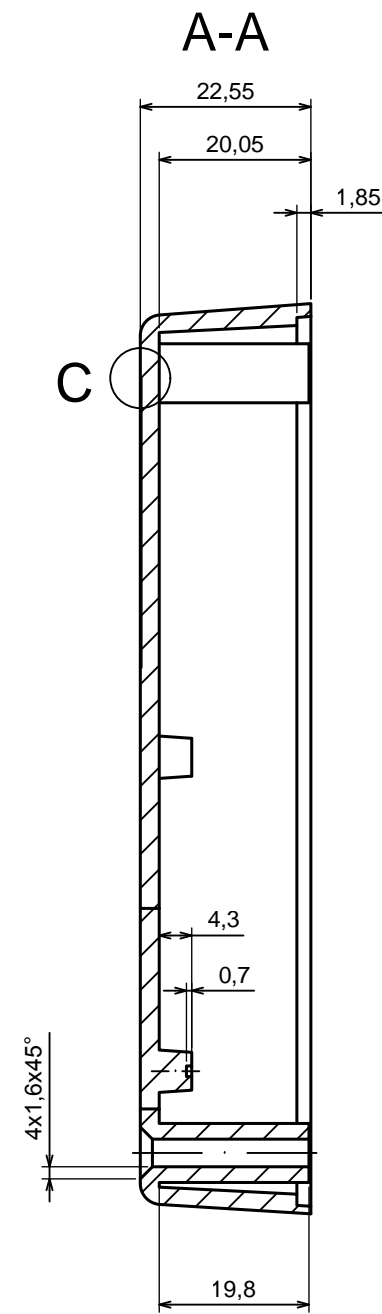

All rights reserved, Copyright Kradex 2016

Product model Enclosure Z30A - assembly

Format: A3 Material: PS, ABS

Scale 1:1 Tolerance: +/- 0.5

C (4:1)

All rights reserved, Copyright Kradox 2016

Product model Enclosure Z30A - base

Format: A3 Material: PS, ABS

Scale 1:1 Tolerance: +/- 0.5

All rights reserved, Copyright Kradox 2016

Product model Enclosure Z30A - cover

Format: A3 Material: PS, ABS

Scale 1:1 Tolerance: +/- 0.5

All rights reserved, Copyright Kradox 2016

Product model: Enclosure Z30A - foot

Format: A3 Material: PS, ABS

Scale 4:1 Tolerance: +/- 0.5

X-ON Electronics

Largest Supplier of Electrical and Electronic Components

Click to view similar products for [Enclosures, Boxes & Cases](#) category: