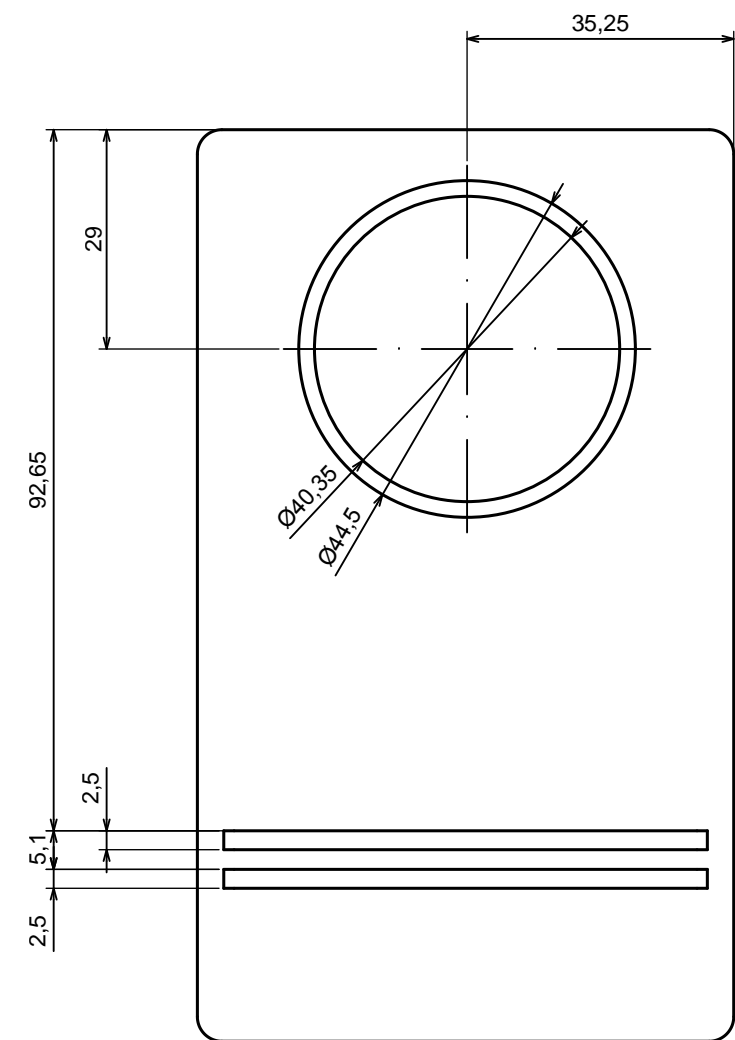

All rights reserved, Copyright Kradex 2016

Product model Enclosure Z30A - assembly

Format: A3 Material: PS, ABS

Scale 1:1 Tolerance: +/- 0.5

C (4:1)

All rights reserved, Copyright Kradox 2016

Product model Enclosure Z30A - base

Format: A3 Material: PS, ABS

Scale 1:1 Tolerance: +/- 0.5

All rights reserved, Copyright Kradox 2016

Product model Enclosure Z30A - cover

Format: A3 Material: PS, ABS

Scale 1:1 Tolerance: +/- 0.5

All rights reserved, Copyright Kradox 2016

Product model: Enclosure Z30A - foot

Format: A3 Material: PS, ABS

Scale 4:1 Tolerance: +/- 0.5

X-ON Electronics

Largest Supplier of Electrical and Electronic Components

Click to view similar products for [Enclosures, Boxes & Cases](#) category: