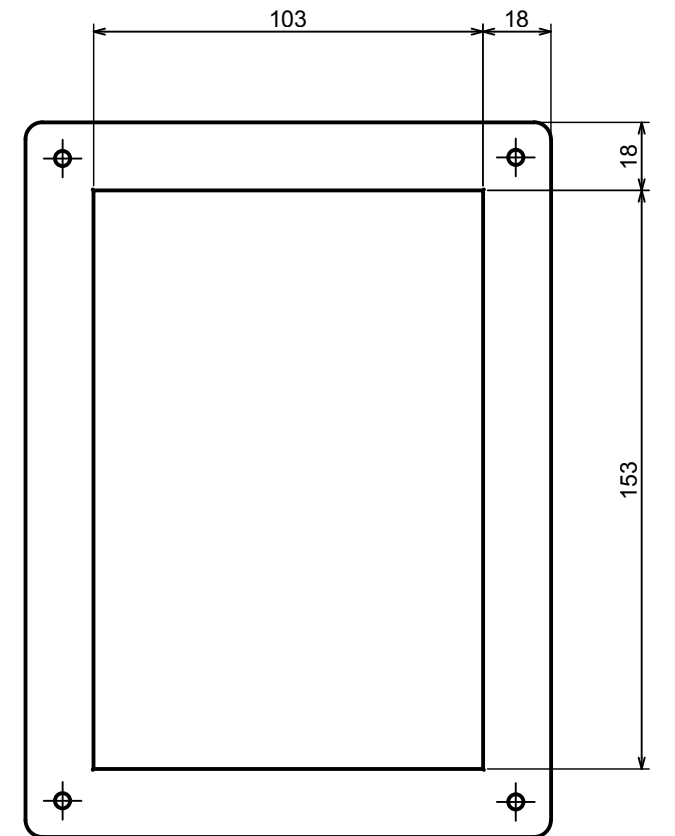

A |

A |

A-A

All rights reserved, Copyright Kradox 2020

Product model Enclosure Z33A - Assembly

Format: A3 Material: PS, ABS

Scale 1:2 Tolerance: +/- 0.9

A |

A-A

A |

All rights reserved, Copyright Kradox 2020		
Product model	Enclosure Z33A - Base	
Format: A3	Material: PS, ABS	
Scale 1:2	Tolerance: +/- 0.9	

All rights reserved, Copyright Kradox 2020

Product model: Enclosure Z33A - Cover

Format: A3 Material: PS, ABS

Scale 1:2 Tolerance: +/- 0.9

X-ON Electronics

Largest Supplier of Electrical and Electronic Components

Click to view similar products for [Electrical Enclosure Accessories](#) category: