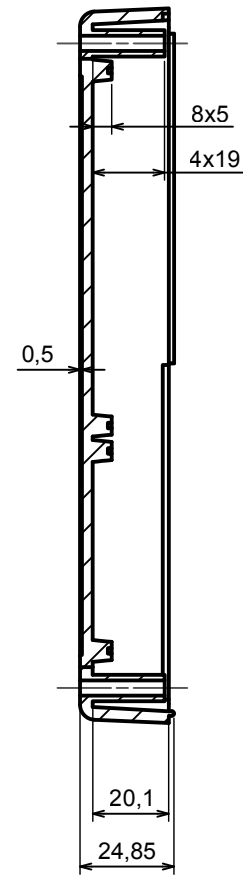

A |

A |

A-A

All rights reserved, Copyright Kradox 2020

Product model Enclosure Z33A - Assembly

Format: A3 Material: PS, ABS

Scale 1:2 Tolerance: +/- 0.9

A |

A-A

A |

All rights reserved, Copyright Kradox 2020		
Product model	Enclosure Z33A - Base	
Format: A3	Material: PS, ABS	
Scale 1:2	Tolerance: +/- 0.9	

All rights reserved, Copyright Kradox 2020

Product model: Enclosure Z33A - Cover

Format: A3 Material: PS, ABS

Scale 1:2 Tolerance: +/- 0.9

X-ON Electronics

Largest Supplier of Electrical and Electronic Components

Click to view similar products for [Electrical Enclosure Accessories](#) category: