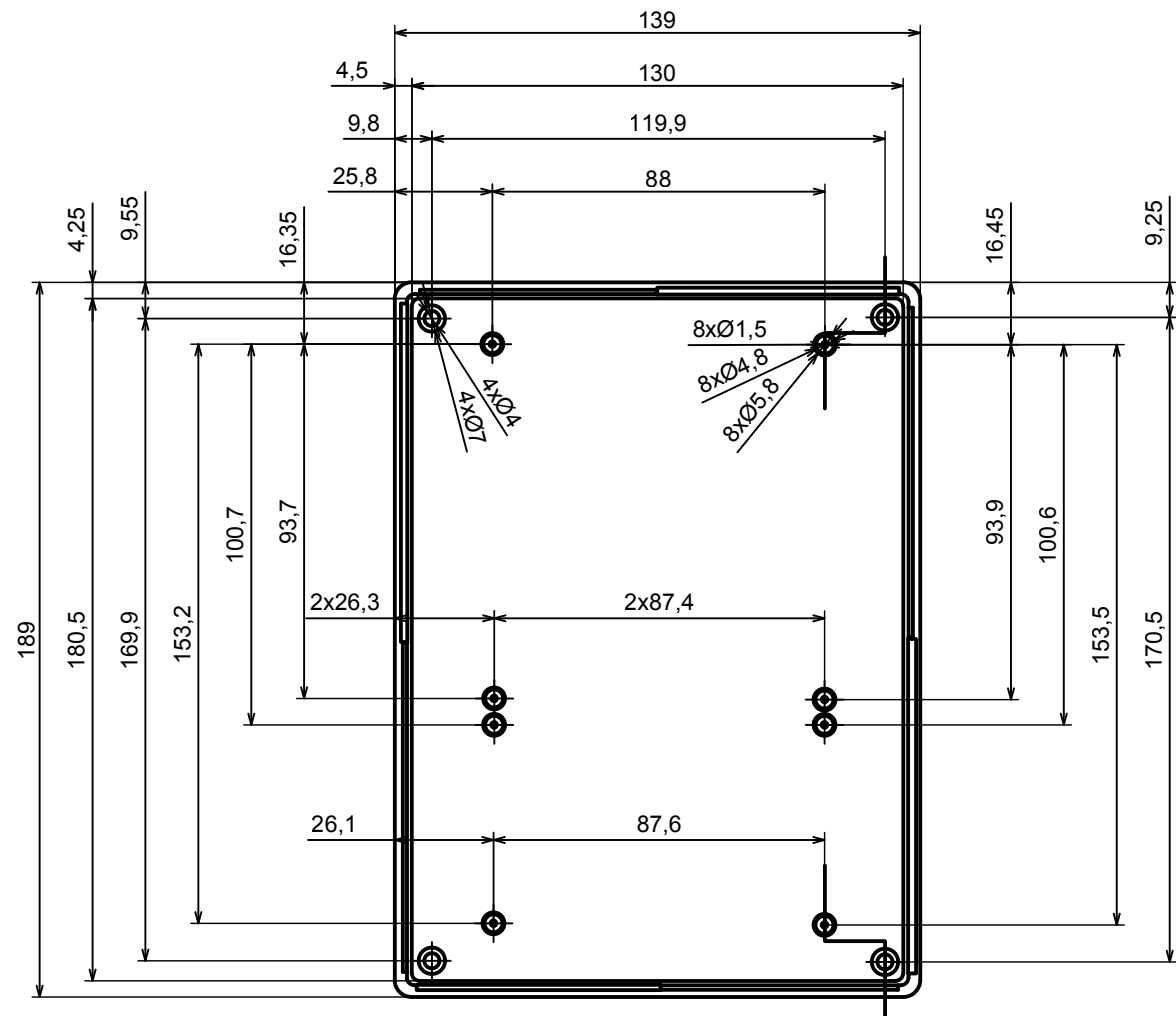

A |

A |

A-A

All rights reserved, Copyright Kradox 2020

Product model Enclosure Z33A - Assembly

Format: A3 Material: PS, ABS

Scale 1:2 Tolerance: +/- 0.9

A |

A-A

A |

All rights reserved, Copyright Kradox 2020		
Product model	Enclosure Z33A - Base	
Format: A3	Material: PS, ABS	
Scale 1:2	Tolerance: +/- 0.9	

All rights reserved, Copyright Kradox 2020

Product model: Enclosure Z33A - Cover

Format: A3 Material: PS, ABS

Scale 1:2 Tolerance: +/- 0.9

X-ON Electronics

Largest Supplier of Electrical and Electronic Components

Click to view similar products for [Electrical Enclosure Accessories](#) category: