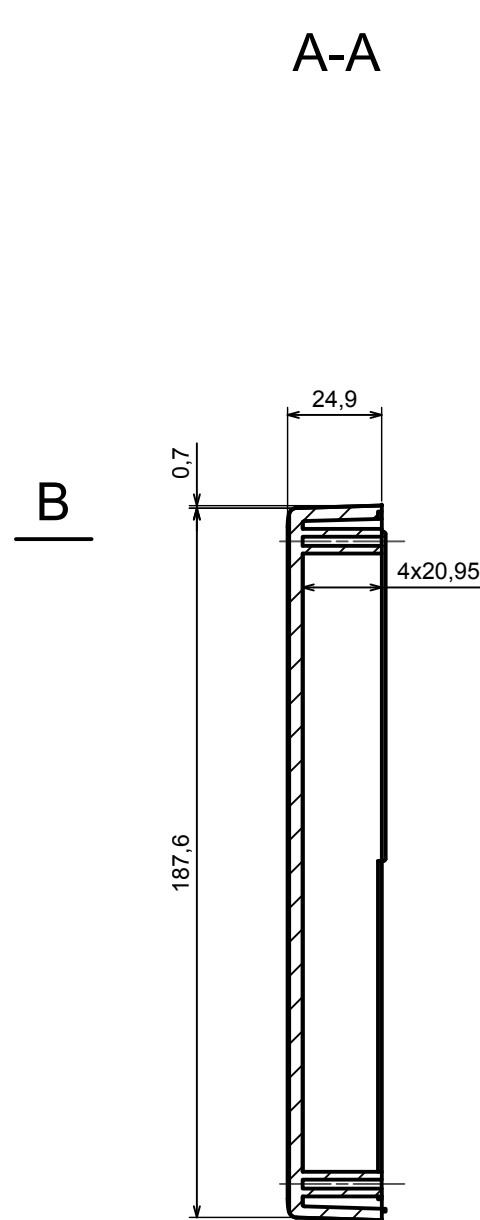

A |

A |

A-A

All rights reserved, Copyright Kradox 2020

Product model Enclosure Z33A - Assembly

Format: A3 Material: PS, ABS

Scale 1:2 Tolerance: +/- 0.9

A |

A-A

A |

All rights reserved, Copyright Kradox 2020		
Product model	Enclosure Z33A - Base	
Format: A3	Material: PS, ABS	
Scale 1:2	Tolerance: +/- 0.9	

All rights reserved, Copyright Kradox 2020

Product model: Enclosure Z33A - Cover

Format: A3 Material: PS, ABS

Scale 1:2 Tolerance: +/- 0.9

X-ON Electronics

Largest Supplier of Electrical and Electronic Components

Click to view similar products for [Electrical Enclosure Accessories](#) category: