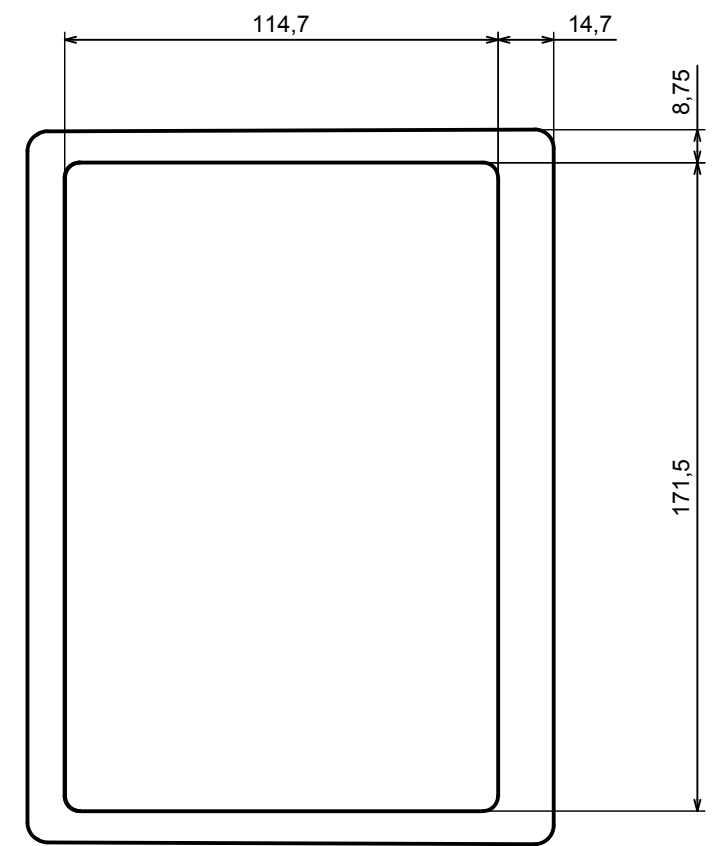

A |

A |

A-A

All rights reserved, Copyright Kradox 2020

Product model Enclosure Z33A - Assembly

Format: A3 Material: PS, ABS

Scale 1:2 Tolerance: +/- 0.9

A |

A-A

A |

All rights reserved, Copyright Kradox 2020		
Product model	Enclosure Z33A - Base	
Format: A3	Material: PS, ABS	
Scale 1:2	Tolerance: +/- 0.9	

All rights reserved, Copyright Kradox 2020

Product model: Enclosure Z33A - Cover

Format: A3 Material: PS, ABS

Scale 1:2 Tolerance: +/- 0.9

X-ON Electronics

Largest Supplier of Electrical and Electronic Components

Click to view similar products for [Electrical Enclosure Accessories](#) category: