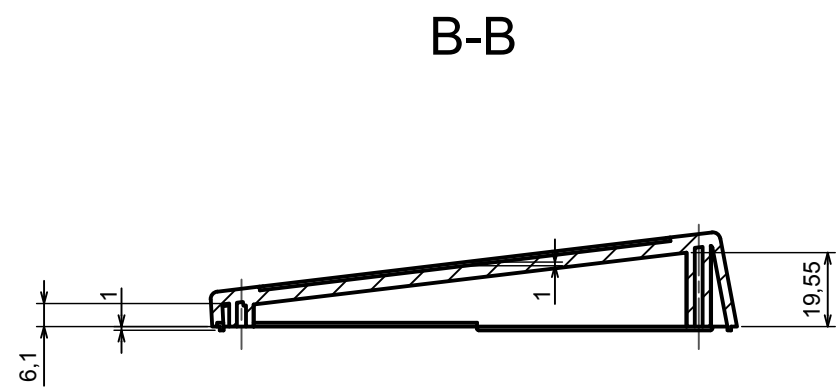

A |

A |

A-A

All rights reserved, Copyright Kradox 2020

Product model Enclosure Z33A - Assembly

Format: A3 Material: PS, ABS

Scale 1:2 Tolerance: +/- 0.9

A |

A-A

A |

All rights reserved, Copyright Kradox 2020		
Product model	Enclosure Z33A - Base	
Format: A3	Material: PS, ABS	
Scale 1:2	Tolerance: +/- 0.9	

All rights reserved, Copyright Kradox 2020

Product model: Enclosure Z33A - Cover