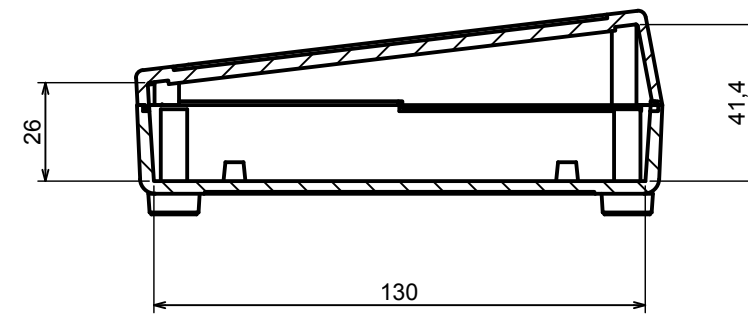

A |

A |

A-A

All rights reserved, Copyright Kradox 2020

Product model Enclosure Z33A - Assembly

Format: A3 Material: PS, ABS

Scale 1:2 Tolerance: +/- 0.9

A |

A-A

A |

All rights reserved, Copyright Kradox 2020		
Product model	Enclosure Z33A - Base	
Format: A3	Material: PS, ABS	
Scale 1:2	Tolerance: +/- 0.9	

All rights reserved, Copyright Kradox 2020

Product model: Enclosure Z33A - Cover