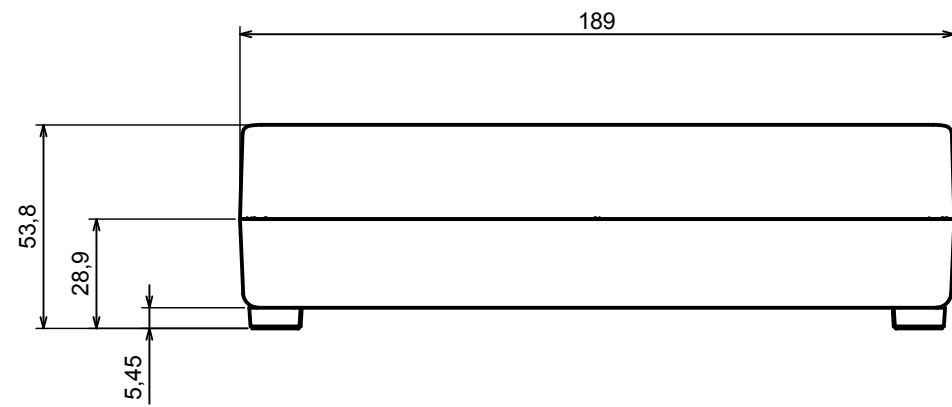

A |

A |

A-A

All rights reserved, Copyright Kradox 2020

Product model Enclosure Z33A - Assembly

Format: A3 Material: PS, ABS

Scale 1:2 Tolerance: +/- 0.9

A |

A-A

A |

All rights reserved, Copyright Kradox 2020		
Product model	Enclosure Z33A - Base	
Format: A3	Material: PS, ABS	
Scale 1:2	Tolerance: +/- 0.9	

All rights reserved, Copyright Kradox 2020

Product model: Enclosure Z33A - Cover

Format: A3 Material: PS, ABS

Scale 1:2 Tolerance: +/- 0.9

X-ON Electronics

Largest Supplier of Electrical and Electronic Components

Click to view similar products for [Electrical Enclosure Accessories](#) category: