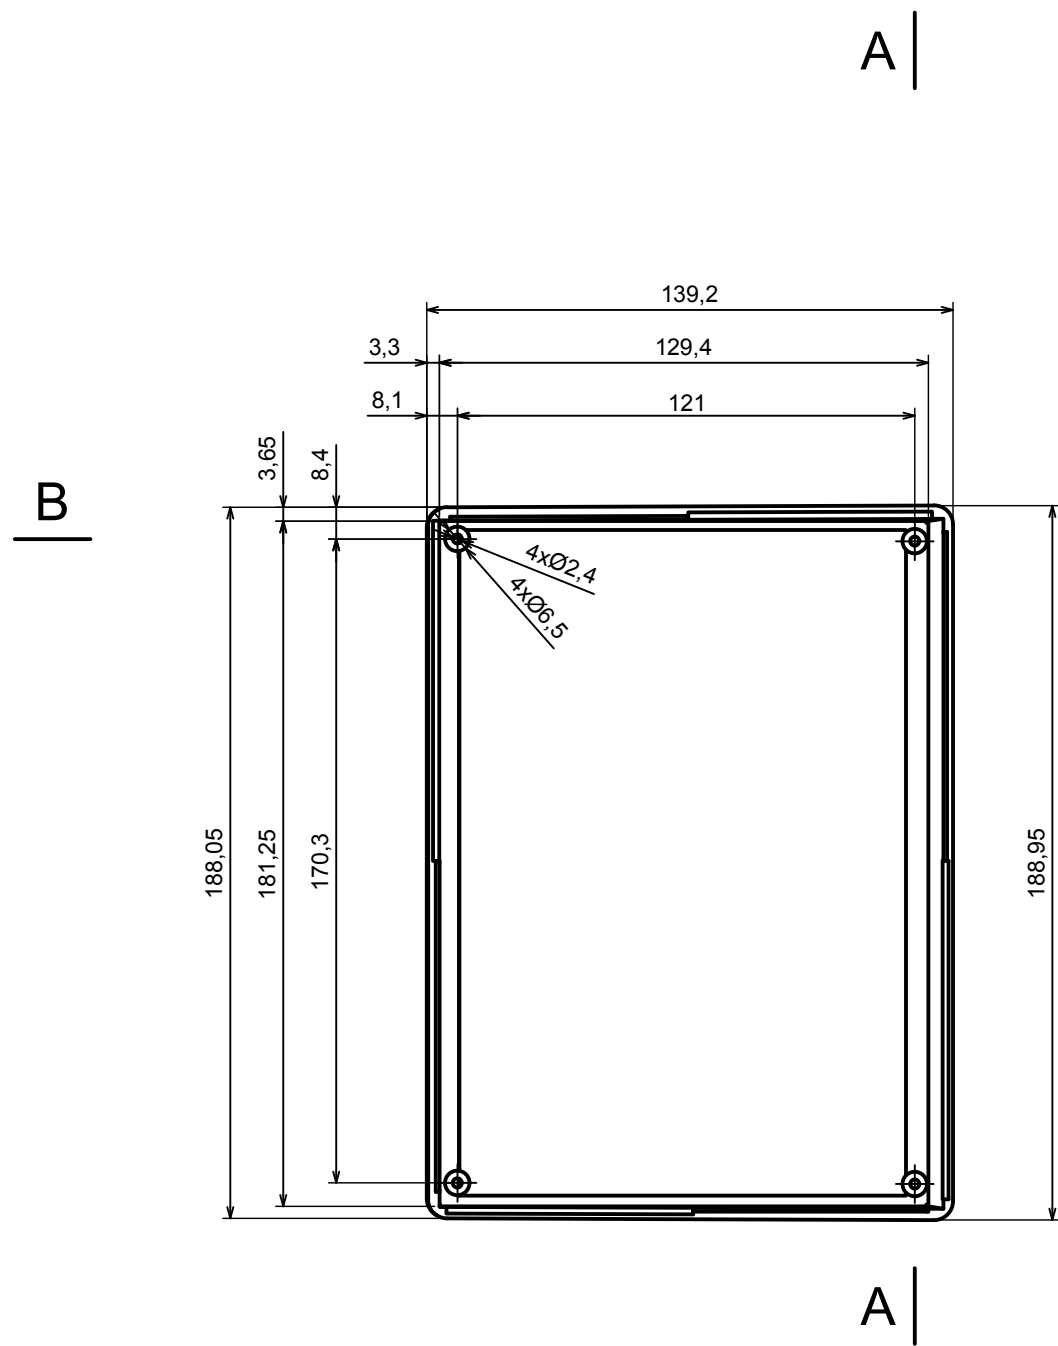

A |

A |

A-A

All rights reserved, Copyright Kradox 2020

Product model Enclosure Z33A - Assembly

Format: A3 Material: PS, ABS

Scale 1:2 Tolerance: +/- 0.9

A |

A-A

A |

All rights reserved, Copyright Kradox 2020		
Product model	Enclosure Z33A - Base	
Format: A3	Material: PS, ABS	
Scale 1:2	Tolerance: +/- 0.9	

All rights reserved, Copyright Kradox 2020

Product model: Enclosure Z33A - Cover

Format: A3 Material: PS, ABS

Scale 1:2 Tolerance: +/- 0.9

X-ON Electronics

Largest Supplier of Electrical and Electronic Components

Click to view similar products for [Electrical Enclosure Accessories](#) category: