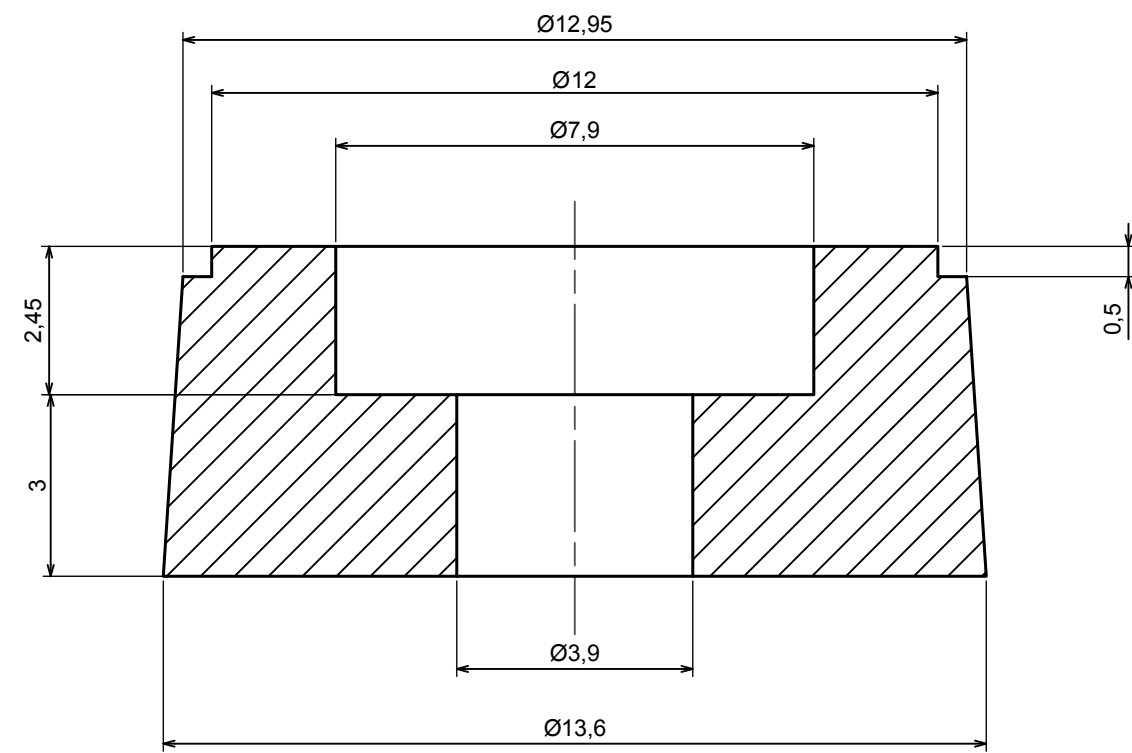

A |

A |

A-A

All rights reserved, Copyright Kradex 2016

Product model Enclosure Z33 - Assembly

Format: A3 Material: PS, ABS

Scale 1:1 Tolerance: +/- 0.5

B |

B |

B-B

All rights reserved, Copyright Kradox 2016		
Product model	Enclosure Z33 - Base	
Format: A3	Material: PS, ABS	
Scale 1:2	Tolerance: +/- 0.5	

All rights reserved, Copyright Kradox 2016

Product model Enclosure Z33 - Cover

Format: A3 Material: PS, ABS

Scale 1:2 Tolerance: +/- 0.5

All rights reserved, Copyright Kradox 2016

Product model: Enclosure Z33 - Foot

Format: A3 Material: PS, ABS

Scale 8:1 Tolerance: +/- 0.5

X-ON Electronics