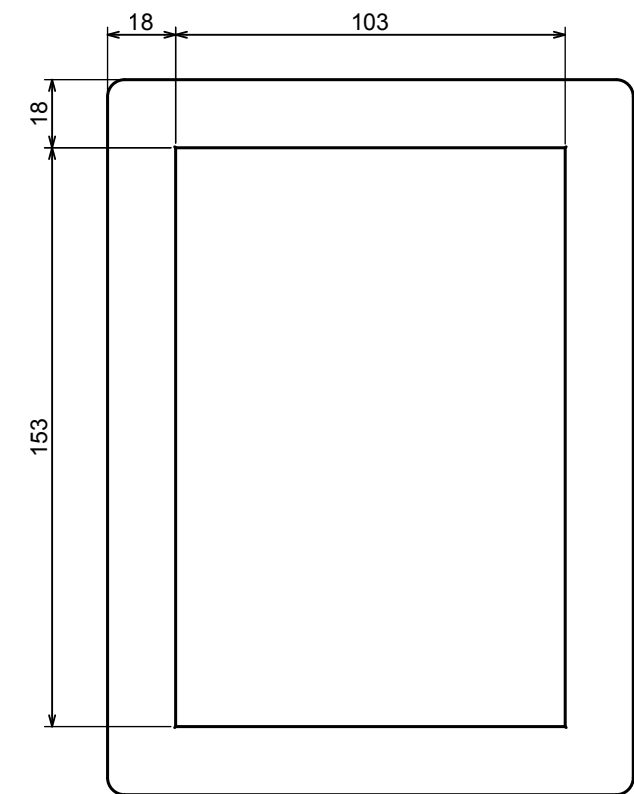

A |

A |

A-A

All rights reserved, Copyright Kradex 2016

Product model Enclosure Z33 - Assembly

Format: A3 Material: PS, ABS

Scale 1:1 Tolerance: +/- 0.5

B |

B |

B-B

All rights reserved, Copyright Kradox 2016		
Product model	Enclosure Z33 - Base	
Format: A3	Material: PS, ABS	
Scale 1:2	Tolerance: +/- 0.5	

All rights reserved, Copyright Kradox 2016

Product model Enclosure Z33 - Cover

Format: A3 Material: PS, ABS

Scale 1:2 Tolerance: +/- 0.5

All rights reserved, Copyright Kradox 2016

Product model: Enclosure Z33 - Foot

Format: A3 Material: PS, ABS

Scale 8:1 Tolerance: +/- 0.5

X-ON Electronics