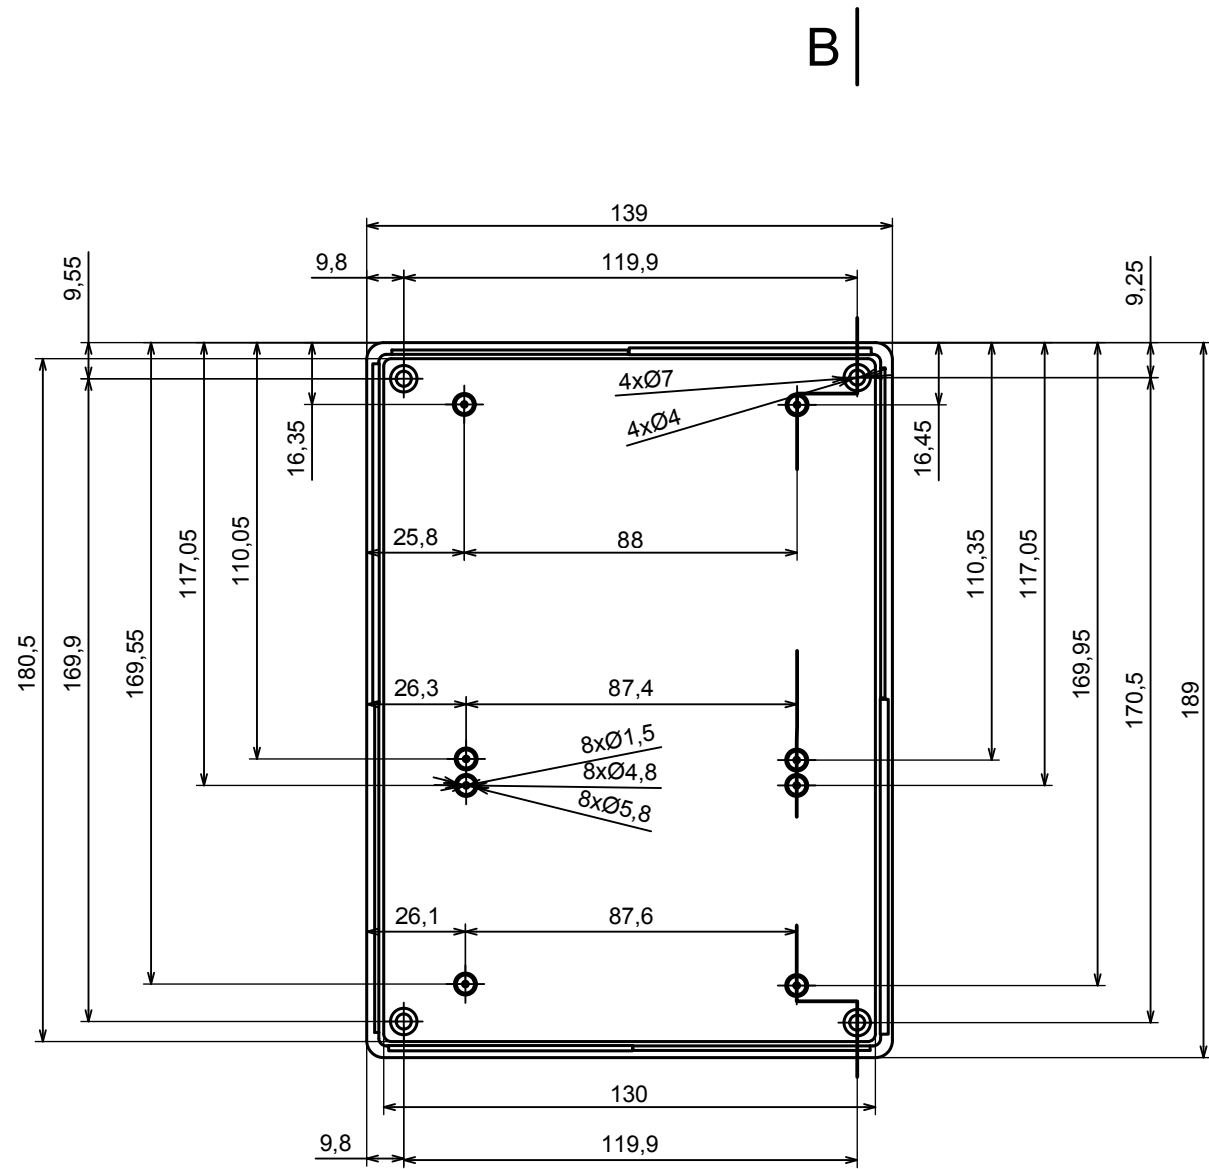

A |

A |

A-A

All rights reserved, Copyright Kradex 2016

Product model Enclosure Z33 - Assembly

Format: A3 Material: PS, ABS

Scale 1:1 Tolerance: +/- 0.5

B |

B |

B-B

All rights reserved, Copyright Kradox 2016		
Product model	Enclosure Z33 - Base	
Format: A3	Material: PS, ABS	
Scale 1:2	Tolerance: +/- 0.5	

All rights reserved, Copyright Kradox 2016

Product model Enclosure Z33 - Cover

Format: A3 Material: PS, ABS

Scale 1:2 Tolerance: +/- 0.5

All rights reserved, Copyright Kradox 2016

Product model: Enclosure Z33 - Foot

Format: A3 Material: PS, ABS

Scale 8:1 Tolerance: +/- 0.5

X-ON Electronics