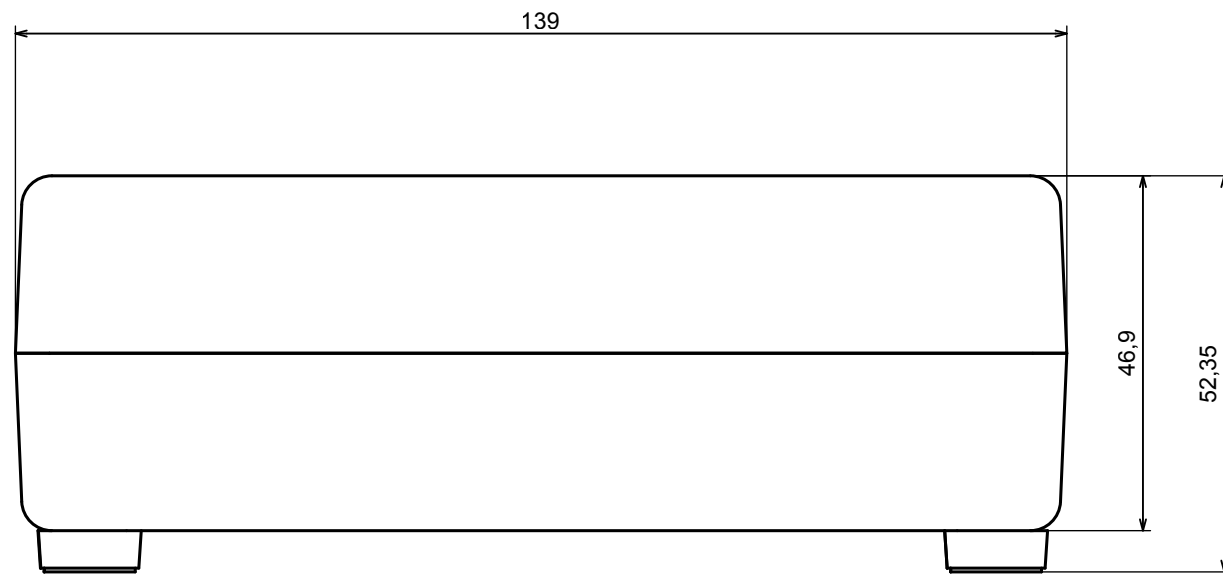

A |

A |

A-A

All rights reserved, Copyright Kradex 2016

Product model Enclosure Z33 - Assembly

Format: A3 Material: PS, ABS

Scale 1:1 Tolerance: +/- 0.5

B |

B |

B-B

All rights reserved, Copyright Kradox 2016		
Product model	Enclosure Z33 - Base	
Format: A3	Material: PS, ABS	
Scale 1:2	Tolerance: +/- 0.5	

All rights reserved, Copyright Kradox 2016

Product model Enclosure Z33 - Cover

Format: A3 Material: PS, ABS

Scale 1:2 Tolerance: +/- 0.5

All rights reserved, Copyright Kradox 2016

Product model: Enclosure Z33 - Foot

Format: A3 Material: PS, ABS

Scale 8:1 Tolerance: +/- 0.5

X-ON Electronics