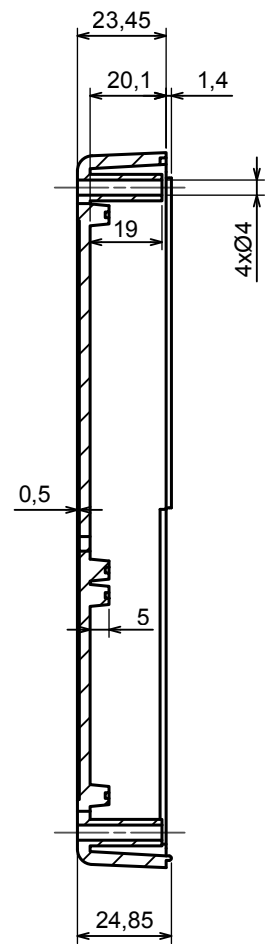

A |

A |

A-A

All rights reserved, Copyright Kradex 2016

Product model Enclosure Z33 - Assembly

Format: A3 Material: PS, ABS

Scale 1:1 Tolerance: +/- 0.5

B |

B |

B-B

All rights reserved, Copyright Kradox 2016		
Product model	Enclosure Z33 - Base	
Format: A3	Material: PS, ABS	
Scale 1:2	Tolerance: +/- 0.5	

All rights reserved, Copyright Kradox 2016

Product model Enclosure Z33 - Cover

Format: A3 Material: PS, ABS

Scale 1:2 Tolerance: +/- 0.5

All rights reserved, Copyright Kradox 2016

Product model: Enclosure Z33 - Foot

Format: A3 Material: PS, ABS

Scale 8:1 Tolerance: +/- 0.5

X-ON Electronics