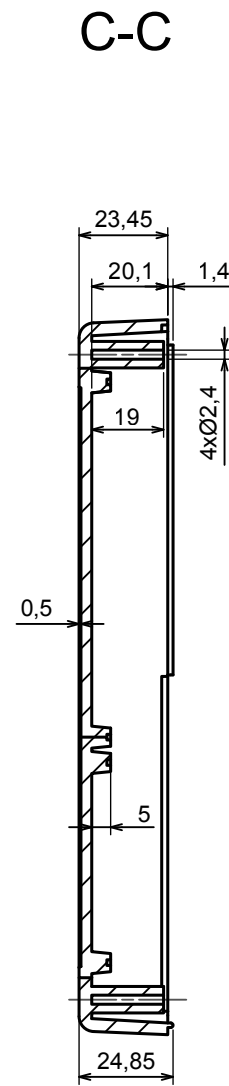

A |

A |

A-A

All rights reserved, Copyright Kradex 2016

Product model Enclosure Z33 - Assembly

Format: A3 Material: PS, ABS

Scale 1:1 Tolerance: +/- 0.5

B |

B |

B-B

All rights reserved, Copyright Kradox 2016		
Product model	Enclosure Z33 - Base	
Format: A3	Material: PS, ABS	
Scale 1:2	Tolerance: +/- 0.5	

All rights reserved, Copyright Kradox 2016

Product model Enclosure Z33 - Cover

Format: A3 Material: PS, ABS

Scale 1:2 Tolerance: +/- 0.5

All rights reserved, Copyright Kradox 2016

Product model: Enclosure Z33 - Foot

Format: A3 Material: PS, ABS

Scale 8:1 Tolerance: +/- 0.5

X-ON Electronics