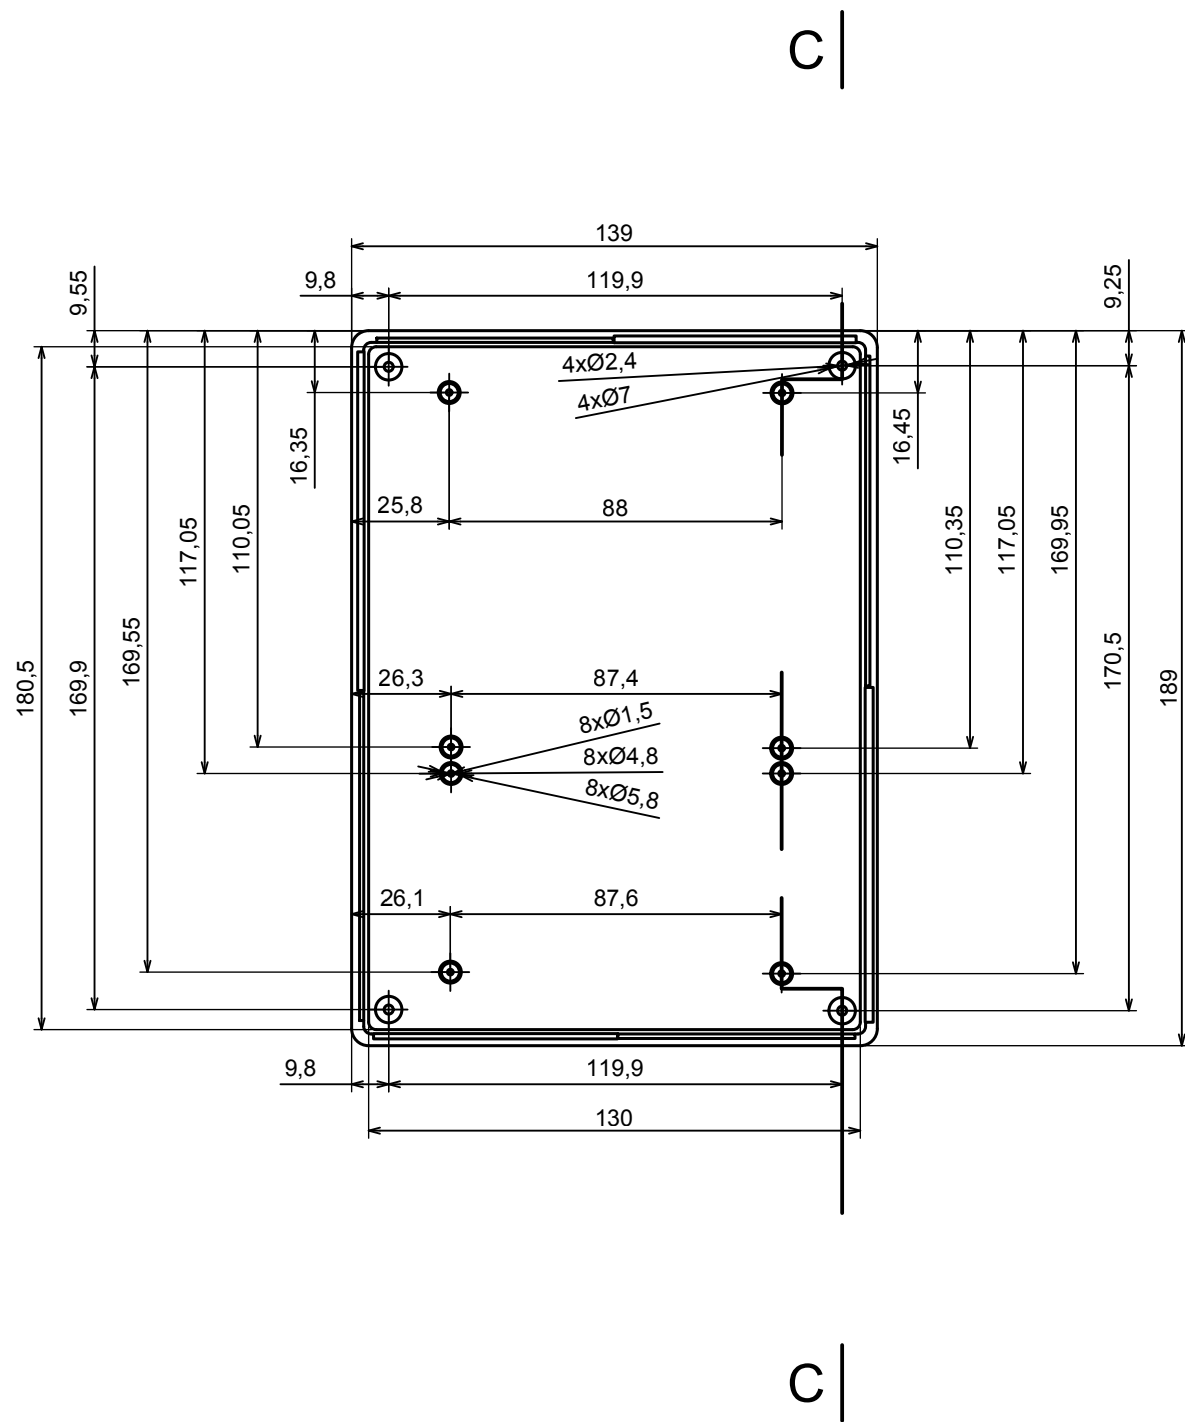

A |

A |

A-A

All rights reserved, Copyright Kradex 2016

Product model Enclosure Z33 - Assembly

Format: A3 Material: PS, ABS

Scale 1:1 Tolerance: +/- 0.5

B |

B |

B-B

All rights reserved, Copyright Kradox 2016		
Product model	Enclosure Z33 - Base	
Format: A3	Material: PS, ABS	
Scale 1:2	Tolerance: +/- 0.5	

All rights reserved, Copyright Kradox 2016

Product model Enclosure Z33 - Cover

Format: A3 Material: PS, ABS

Scale 1:2 Tolerance: +/- 0.5

All rights reserved, Copyright Kradox 2016

Product model: Enclosure Z33 - Foot

Format: A3 Material: PS, ABS

Scale 8:1 Tolerance: +/- 0.5

X-ON Electronics