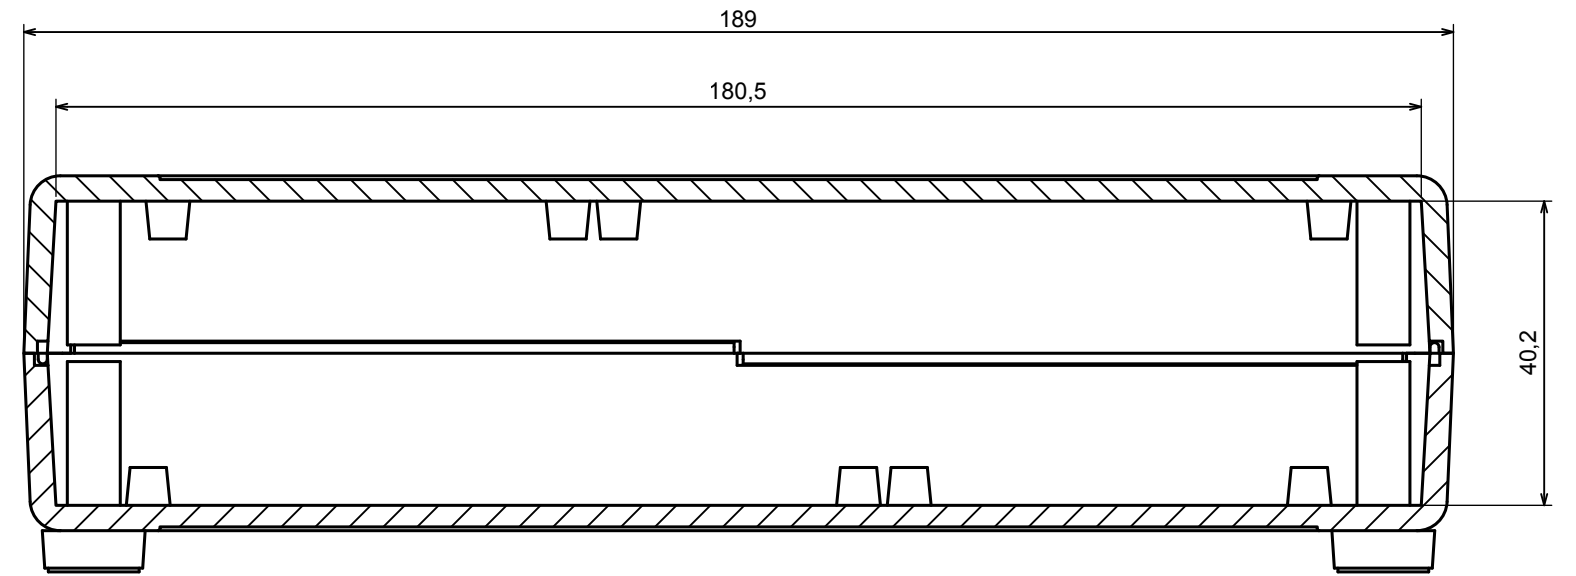

A |

A |

A-A

All rights reserved, Copyright Kradex 2016

Product model Enclosure Z33 - Assembly

Format: A3 Material: PS, ABS

Scale 1:1 Tolerance: +/- 0.5

B |

B |

B-B

All rights reserved, Copyright Kradox 2016		
Product model	Enclosure Z33 - Base	
Format: A3	Material: PS, ABS	
Scale 1:2	Tolerance: +/- 0.5	

All rights reserved, Copyright Kradox 2016

Product model Enclosure Z33 - Cover

Format: A3 Material: PS, ABS

Scale 1:2 Tolerance: +/- 0.5

All rights reserved, Copyright Kradox 2016

Product model: Enclosure Z33 - Foot

Format: A3 Material: PS, ABS

Scale 8:1 Tolerance: +/- 0.5

X-ON Electronics