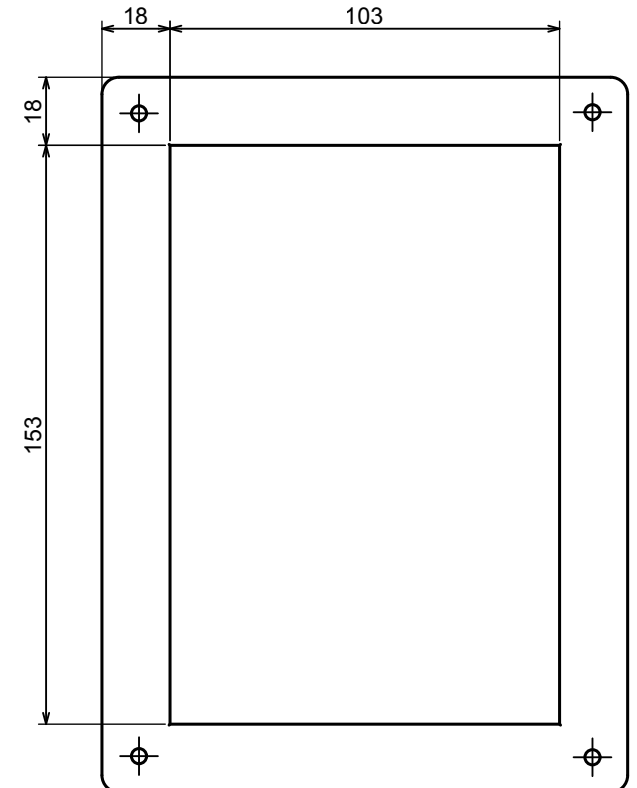

A |

A |

A-A

All rights reserved, Copyright Kradex 2016

Product model Enclosure Z33 - Assembly

Format: A3 Material: PS, ABS

Scale 1:1 Tolerance: +/- 0.5

B |

B |

B-B

All rights reserved, Copyright Kradox 2016		
Product model	Enclosure Z33 - Base	
Format: A3	Material: PS, ABS	
Scale 1:2	Tolerance: +/- 0.5	

All rights reserved, Copyright Kradox 2016

Product model Enclosure Z33 - Cover

Format: A3 Material: PS, ABS

Scale 1:2 Tolerance: +/- 0.5

All rights reserved, Copyright Kradox 2016

Product model: Enclosure Z33 - Foot

Format: A3 Material: PS, ABS

Scale 8:1 Tolerance: +/- 0.5

X-ON Electronics