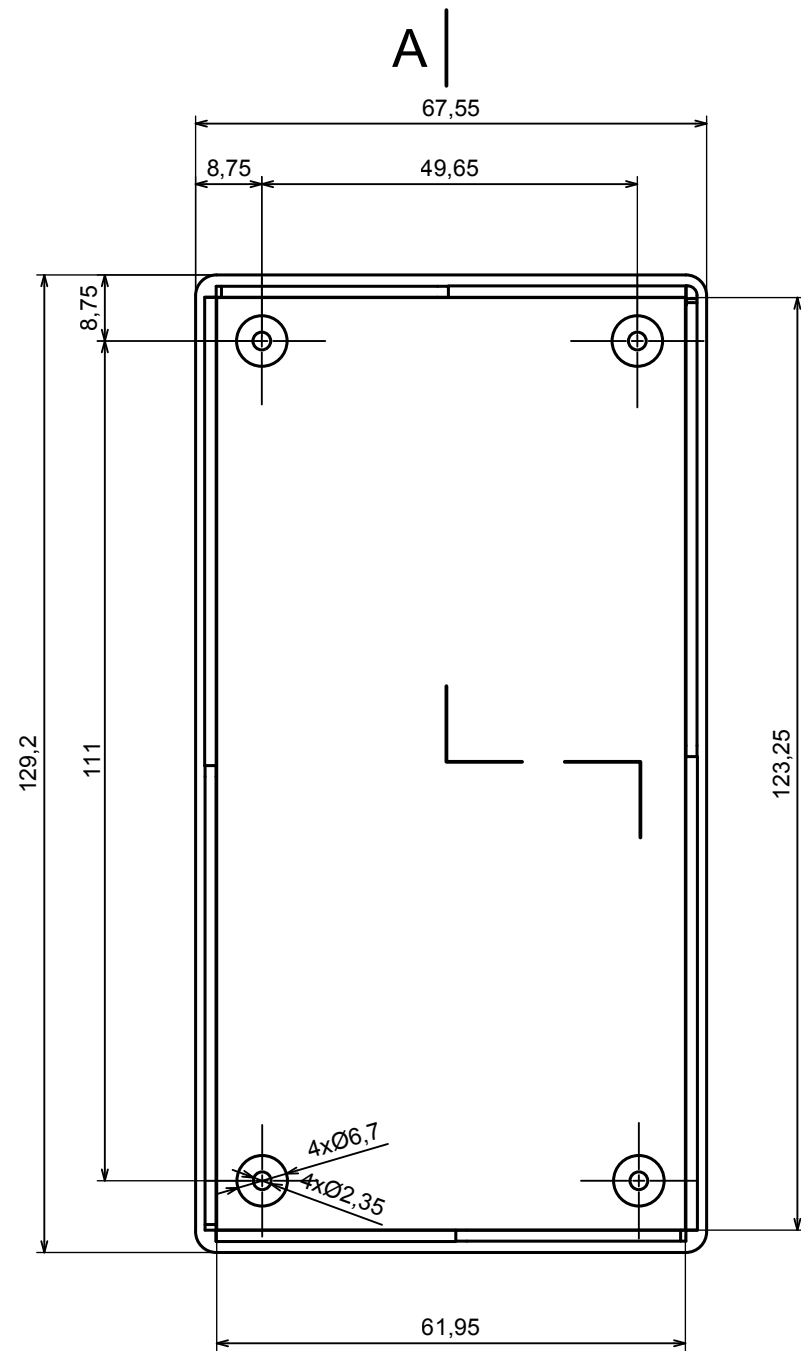

All rights reserved, Copyright Kradex 2016		
Product model	Enclosure Z34A - assembly	
Format: A3	Material: PS, ABS	
Scale 1:1	Tolerance: +/- 0.5	

A |

All rights reserved, Copyright Kradex 2016

Product model Enclosure Z34A - base

Format: A3 Material: PS, ABS

Scale 1:1 Tolerance: +/- 0.5

A-A

A

All rights reserved, Copyright Kradox 2016		
Product model	Enclosure Z34A - cover	
Format: A3	Material: PS, ABS	
Scale 1:1	Tolerance: +/- 0.5	

All rights reserved, Copyright Kradox 2016

Product model	Enclosure Z34A - feet
---------------	-----------------------

Format: A3	Material: PS, ABS
------------	-------------------

Scale 5:1	Tolerance: +/- 0.5
-----------	--------------------