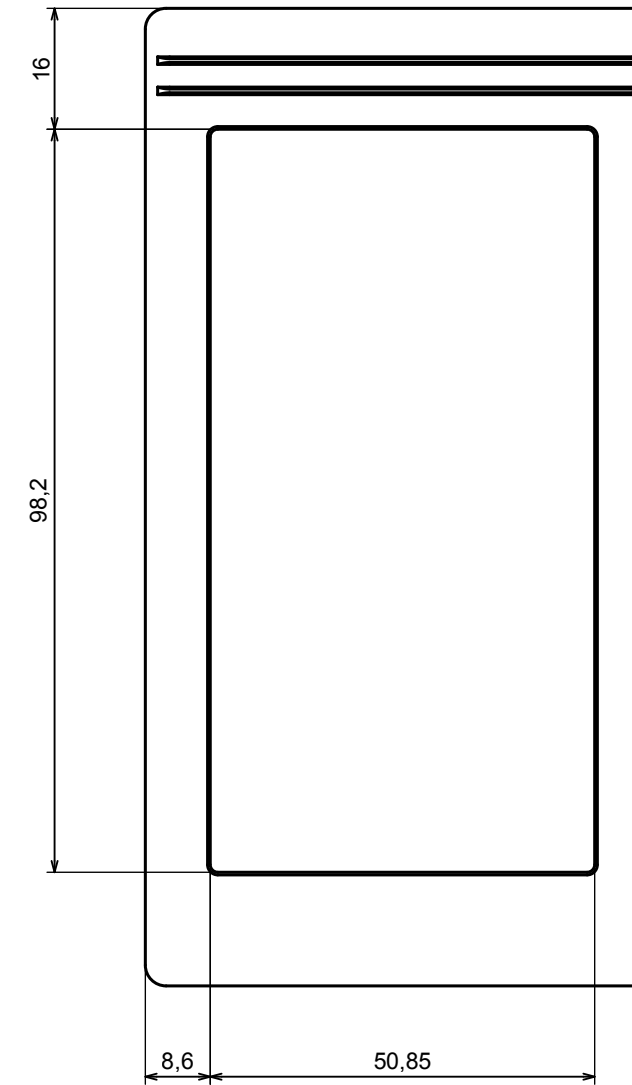

All rights reserved, Copyright Kradex 2016		
Product model	Enclosure Z34A - assembly	
Format: A3	Material: PS, ABS	
Scale 1:1	Tolerance: +/- 0.5	

A |

All rights reserved, Copyright Kradex 2016

Product model Enclosure Z34A - base

Format: A3 Material: PS, ABS

Scale 1:1 Tolerance: +/- 0.5

A-A

A

All rights reserved, Copyright Kradox 2016		
Product model	Enclosure Z34A - cover	
Format: A3	Material: PS, ABS	
Scale 1:1	Tolerance: +/- 0.5	

All rights reserved, Copyright Kradox 2016

Product model	Enclosure Z34A - feet
---------------	-----------------------

Format: A3	Material: PS, ABS
------------	-------------------

Scale 5:1	Tolerance: +/- 0.5
-----------	--------------------