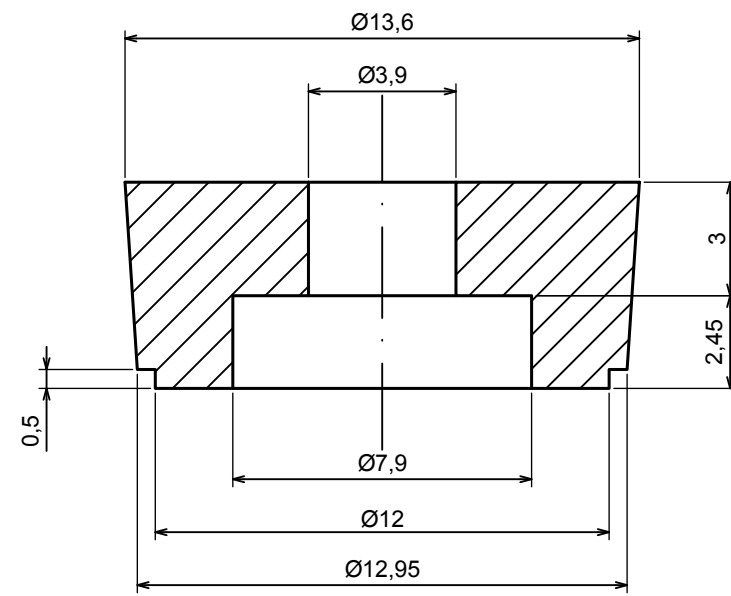

All rights reserved, Copyright Kradex 2016		
Product model	Enclosure Z34A - assembly	
Format: A3	Material: PS, ABS	
Scale 1:1	Tolerance: +/- 0.5	

A |

All rights reserved, Copyright Kradex 2016

Product model Enclosure Z34A - base

Format: A3 Material: PS, ABS

Scale 1:1 Tolerance: +/- 0.5

A-A

A

All rights reserved, Copyright Kradox 2016		
Product model	Enclosure Z34A - cover	
Format: A3	Material: PS, ABS	
Scale 1:1	Tolerance: +/- 0.5	

All rights reserved, Copyright Kradox 2016

Product model	Enclosure Z34A - feet
---------------	-----------------------

Format: A3	Material: PS, ABS
------------	-------------------

Scale 5:1	Tolerance: +/- 0.5
-----------	--------------------