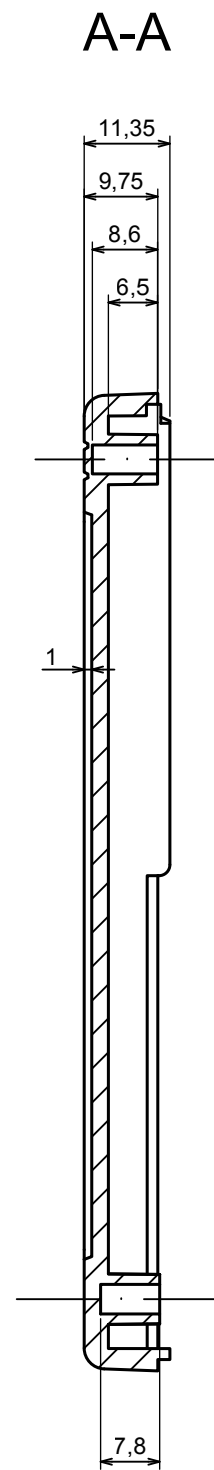

All rights reserved, Copyright Kradex 2016		
Product model	Enclosure Z34A - assembly	
Format: A3	Material: PS, ABS	
Scale 1:1	Tolerance: +/- 0.5	

A |

All rights reserved, Copyright Kradex 2016

Product model Enclosure Z34A - base

Format: A3 Material: PS, ABS

Scale 1:1 Tolerance: +/- 0.5

A-A

A

All rights reserved, Copyright Kradox 2016		
Product model	Enclosure Z34A - cover	
Format: A3	Material: PS, ABS	
Scale 1:1	Tolerance: +/- 0.5	

All rights reserved, Copyright Kradox 2016

Product model	Enclosure Z34A - feet
---------------	-----------------------

Format: A3	Material: PS, ABS
------------	-------------------

Scale 5:1	Tolerance: +/- 0.5
-----------	--------------------