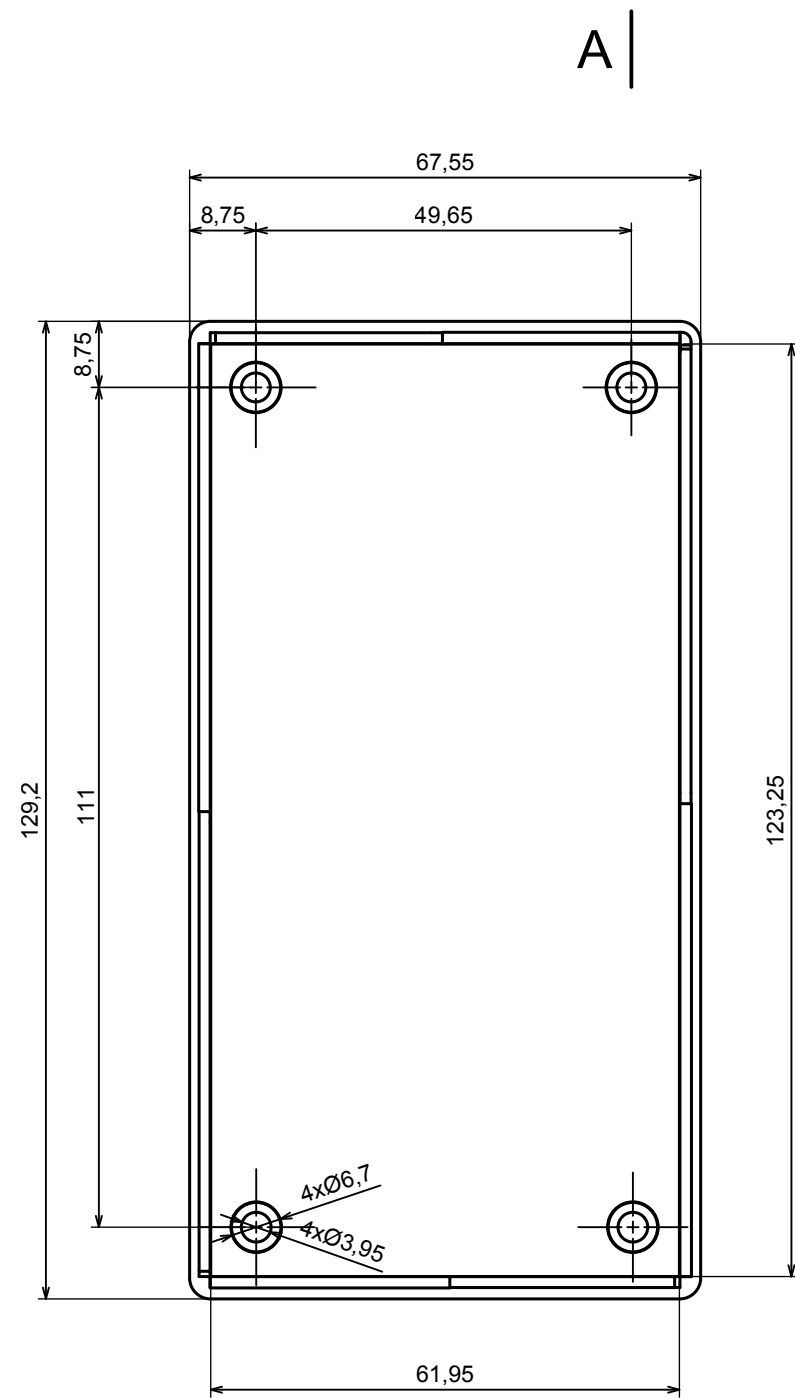

All rights reserved, Copyright Kradex 2016		
Product model	Enclosure Z34A - assembly	
Format: A3	Material: PS, ABS	
Scale 1:1	Tolerance: +/- 0.5	

A |

All rights reserved, Copyright Kradex 2016

Product model Enclosure Z34A - base

Format: A3 Material: PS, ABS

Scale 1:1 Tolerance: +/- 0.5

A-A

A

All rights reserved, Copyright Kradox 2016		
Product model	Enclosure Z34A - cover	
Format: A3	Material: PS, ABS	
Scale 1:1	Tolerance: +/- 0.5	

All rights reserved, Copyright Kradox 2016

Product model	Enclosure Z34A - feet
---------------	-----------------------

Format: A3	Material: PS, ABS
------------	-------------------

Scale 5:1	Tolerance: +/- 0.5
-----------	--------------------