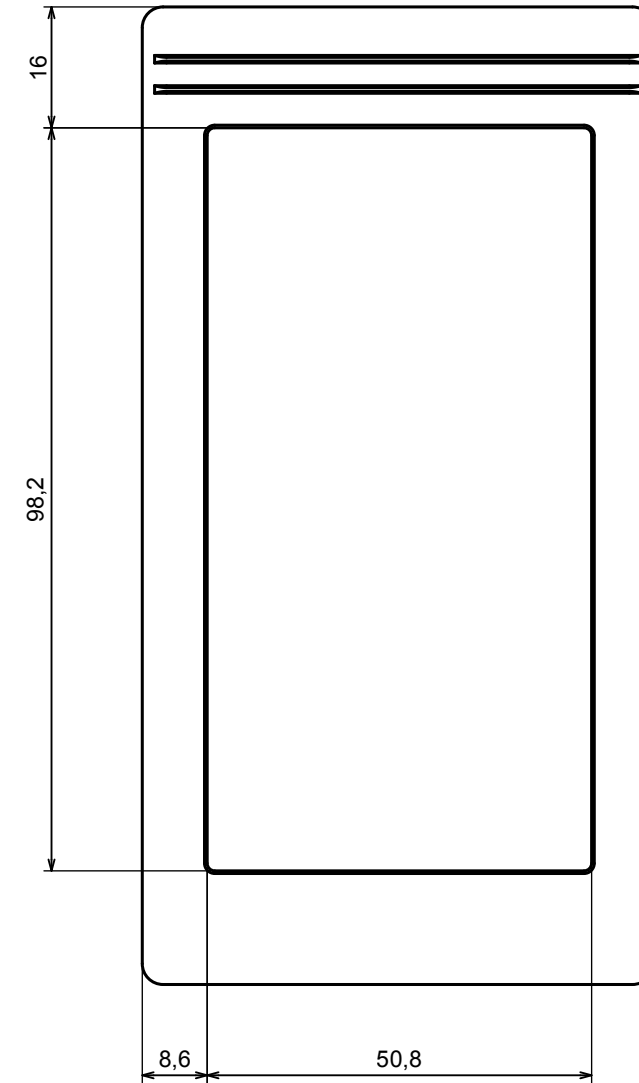

All rights reserved, Copyright Kradex 2016		
Product model	Enclosure Z34A - assembly	
Format: A3	Material: PS, ABS	
Scale 1:1	Tolerance: +/- 0.5	

A |

All rights reserved, Copyright Kradex 2016

Product model Enclosure Z34A - base

Format: A3 Material: PS, ABS

Scale 1:1 Tolerance: +/- 0.5

A-A

A

All rights reserved, Copyright Kradox 2016		
Product model	Enclosure Z34A - cover	
Format: A3	Material: PS, ABS	
Scale 1:1	Tolerance: +/- 0.5	

All rights reserved, Copyright Kradox 2016

Product model	Enclosure Z34A - feet
---------------	-----------------------

Format: A3	Material: PS, ABS
------------	-------------------

Scale 5:1	Tolerance: +/- 0.5
-----------	--------------------