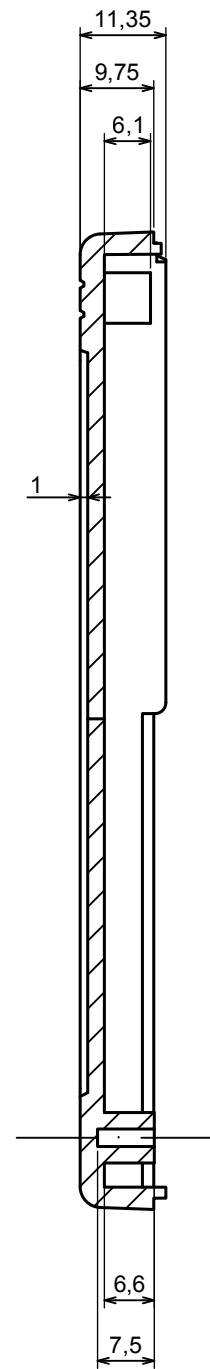

All rights reserved, Copyright Kradex 2016		
Product model	Enclosure Z34A - assembly	
Format: A3	Material: PS, ABS	
Scale 1:1	Tolerance: +/- 0.5	

A |

All rights reserved, Copyright Kradex 2016

Product model Enclosure Z34A - base

Format: A3 Material: PS, ABS

Scale 1:1 Tolerance: +/- 0.5

A-A

A

All rights reserved, Copyright Kradox 2016		
Product model	Enclosure Z34A - cover	
Format: A3	Material: PS, ABS	
Scale 1:1	Tolerance: +/- 0.5	

All rights reserved, Copyright Kradox 2016

Product model	Enclosure Z34A - feet
---------------	-----------------------

Format: A3	Material: PS, ABS
------------	-------------------

Scale 5:1	Tolerance: +/- 0.5
-----------	--------------------