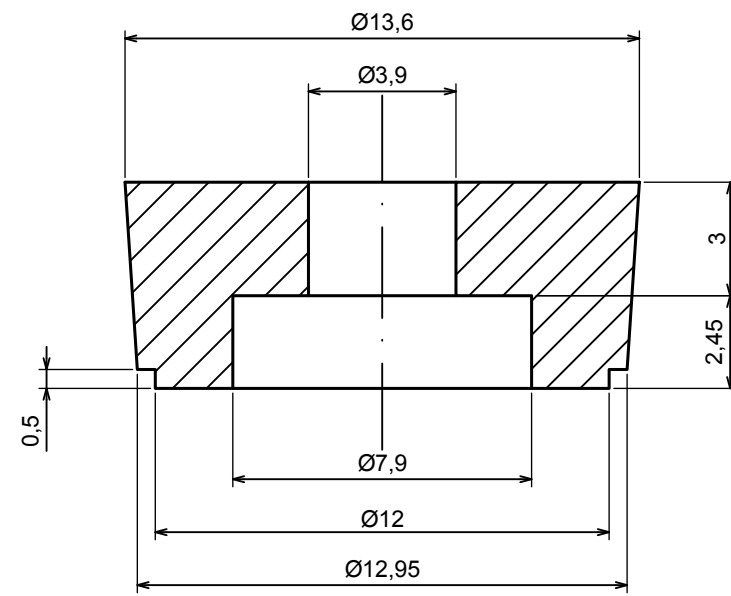

All rights reserved, Copyright Kradex 2016

Product model Enclosure Z34A - assembly

Format: A3 Material: PS, ABS

Scale 1:1 Tolerance: +/- 0.5

A |

All rights reserved, Copyright Kradex 2016

Product model Enclosure Z34A - base

Format: A3 Material: PS, ABS

Scale 1:1 Tolerance: +/- 0.5

A |

All rights reserved, Copyright Kradox 2016

Product model: Enclosure Z34A - cover

Format: A3 Material: PS, ABS

Scale 1:1 Tolerance: +/- 0.5

All rights reserved, Copyright Kradox 2016

Product model: Enclosure Z34A - foots

Format: A3 Material: PS, ABS

Scale 5:1 Tolerance: +/- 0.5

X-ON Electronics

Largest Supplier of Electrical and Electronic Components

Click to view similar products for [Enclosures, Boxes & Cases](#) category: