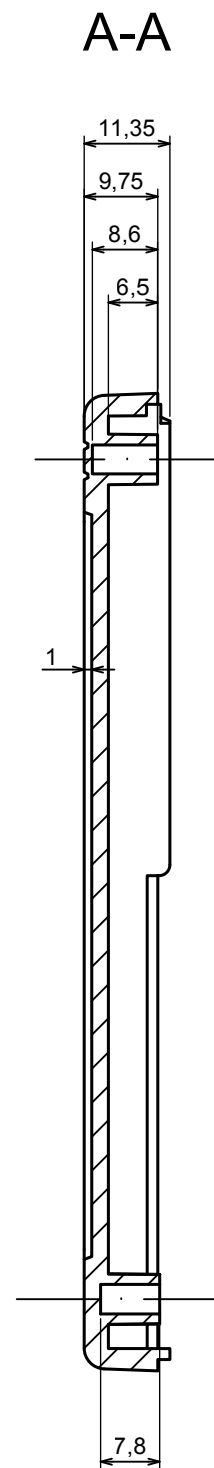

All rights reserved, Copyright Kradex 2016

Product model Enclosure Z34A - assembly

Format: A3 Material: PS, ABS

Scale 1:1 Tolerance: +/- 0.5

A |

All rights reserved, Copyright Kradex 2016

Product model Enclosure Z34A - base

Format: A3 Material: PS, ABS

Scale 1:1 Tolerance: +/- 0.5

A |

All rights reserved, Copyright Kradox 2016

Product model: Enclosure Z34A - cover

Format: A3 Material: PS, ABS

Scale 1:1 Tolerance: +/- 0.5

All rights reserved, Copyright Kradox 2016

Product model: Enclosure Z34A - foots

Format: A3 Material: PS, ABS

Scale 5:1 Tolerance: +/- 0.5

X-ON Electronics

Largest Supplier of Electrical and Electronic Components

Click to view similar products for [Enclosures, Boxes & Cases](#) category: