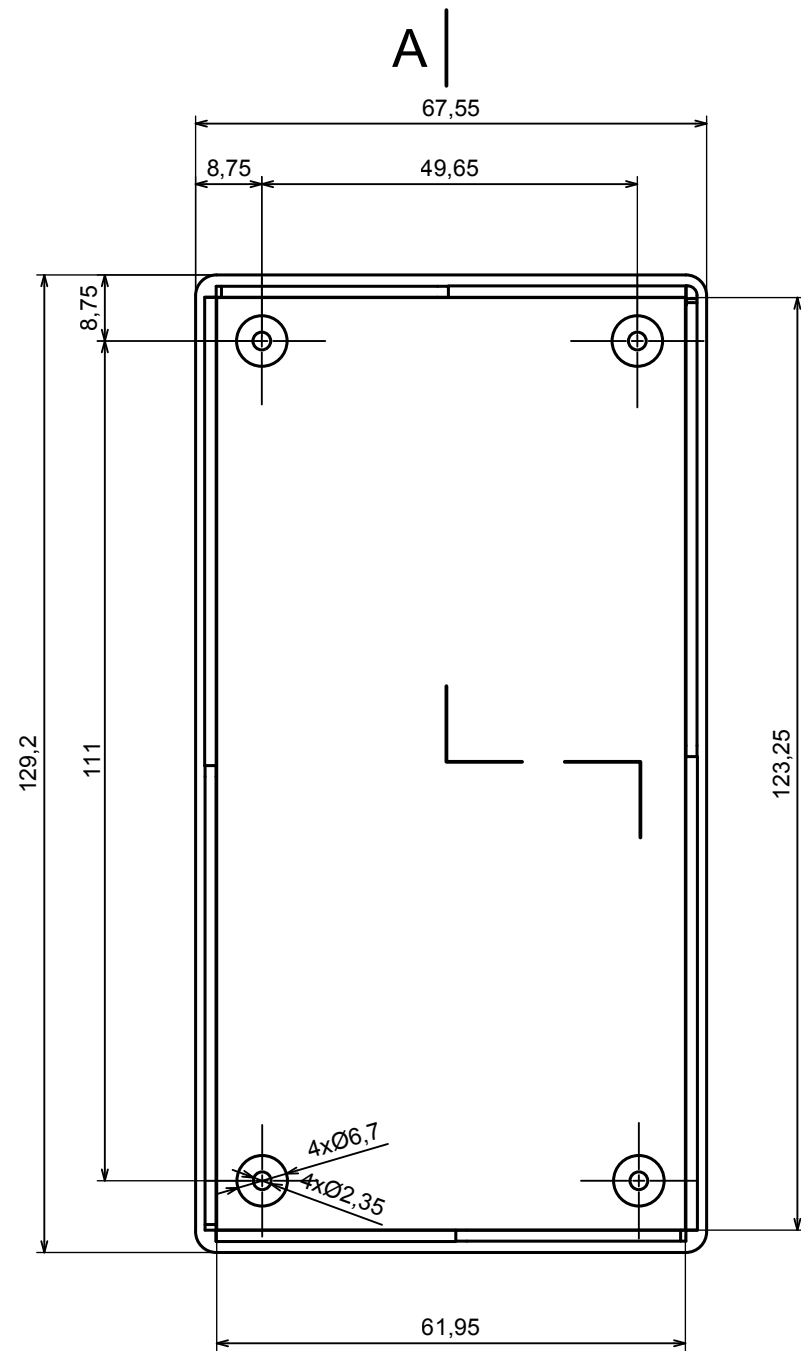

All rights reserved, Copyright Kradex 2016

Product model Enclosure Z34A - assembly

Format: A3 Material: PS, ABS

Scale 1:1 Tolerance: +/- 0.5

A |

All rights reserved, Copyright Kradex 2016

Product model Enclosure Z34A - base

Format: A3 Material: PS, ABS

Scale 1:1 Tolerance: +/- 0.5

A |

All rights reserved, Copyright Kradox 2016

Product model: Enclosure Z34A - cover

Format: A3 Material: PS, ABS

Scale 1:1 Tolerance: +/- 0.5

All rights reserved, Copyright Kradox 2016

Product model: Enclosure Z34A - foots

Format: A3 Material: PS, ABS

Scale 5:1 Tolerance: +/- 0.5

X-ON Electronics

Largest Supplier of Electrical and Electronic Components

Click to view similar products for [Enclosures, Boxes & Cases](#) category: