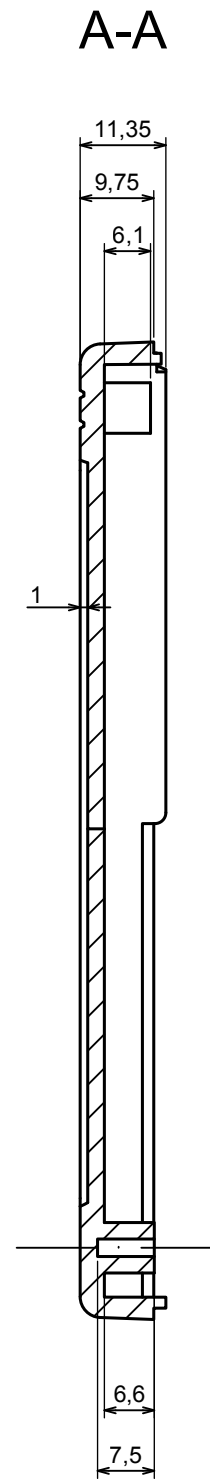

All rights reserved, Copyright Kradex 2016

Product model Enclosure Z34A - assembly

Format: A3 Material: PS, ABS

Scale 1:1 Tolerance: +/- 0.5

A |

All rights reserved, Copyright Kradex 2016

Product model Enclosure Z34A - base

Format: A3 Material: PS, ABS

Scale 1:1 Tolerance: +/- 0.5

A |

All rights reserved, Copyright Kradox 2016

Product model: Enclosure Z34A - cover

Format: A3 Material: PS, ABS

Scale 1:1 Tolerance: +/- 0.5

All rights reserved, Copyright Kradox 2016

Product model: Enclosure Z34A - foots

Format: A3 Material: PS, ABS

Scale 5:1 Tolerance: +/- 0.5

X-ON Electronics

Largest Supplier of Electrical and Electronic Components

Click to view similar products for [Enclosures, Boxes & Cases](#) category: