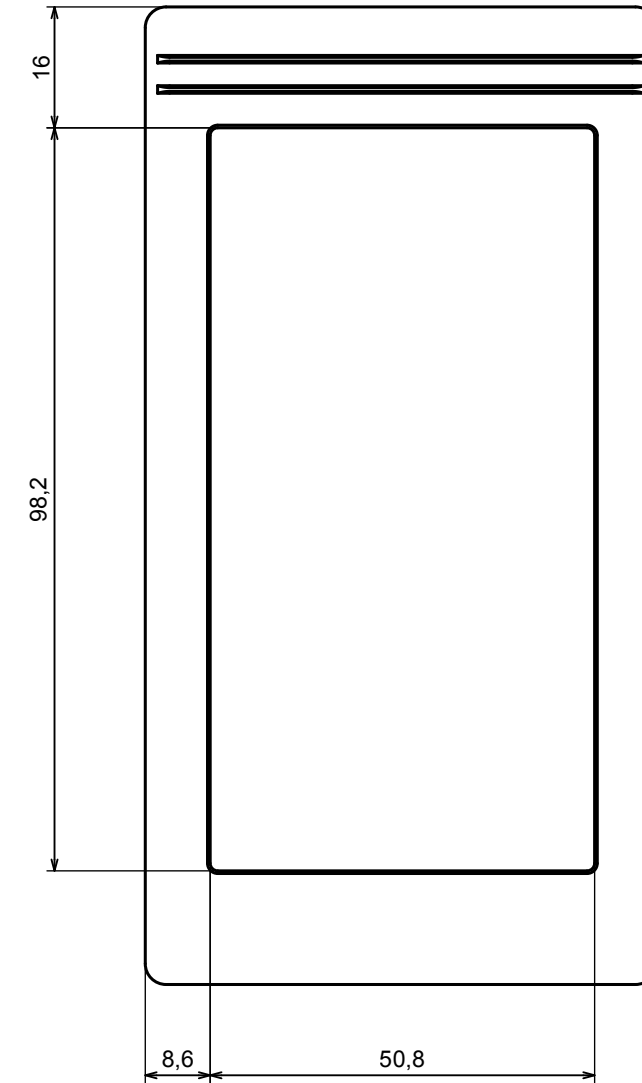

All rights reserved, Copyright Kradex 2016

Product model Enclosure Z34A - assembly

Format: A3 Material: PS, ABS

Scale 1:1 Tolerance: +/- 0.5

A |

All rights reserved, Copyright Kradex 2016

Product model Enclosure Z34A - base

Format: A3 Material: PS, ABS

Scale 1:1 Tolerance: +/- 0.5

A |

All rights reserved, Copyright Kradox 2016

Product model: Enclosure Z34A - cover

Format: A3 Material: PS, ABS

Scale 1:1 Tolerance: +/- 0.5

All rights reserved, Copyright Kradox 2016

Product model: Enclosure Z34A - foots

Format: A3 Material: PS, ABS

Scale 5:1 Tolerance: +/- 0.5

X-ON Electronics

Largest Supplier of Electrical and Electronic Components

Click to view similar products for [Enclosures, Boxes & Cases](#) category: