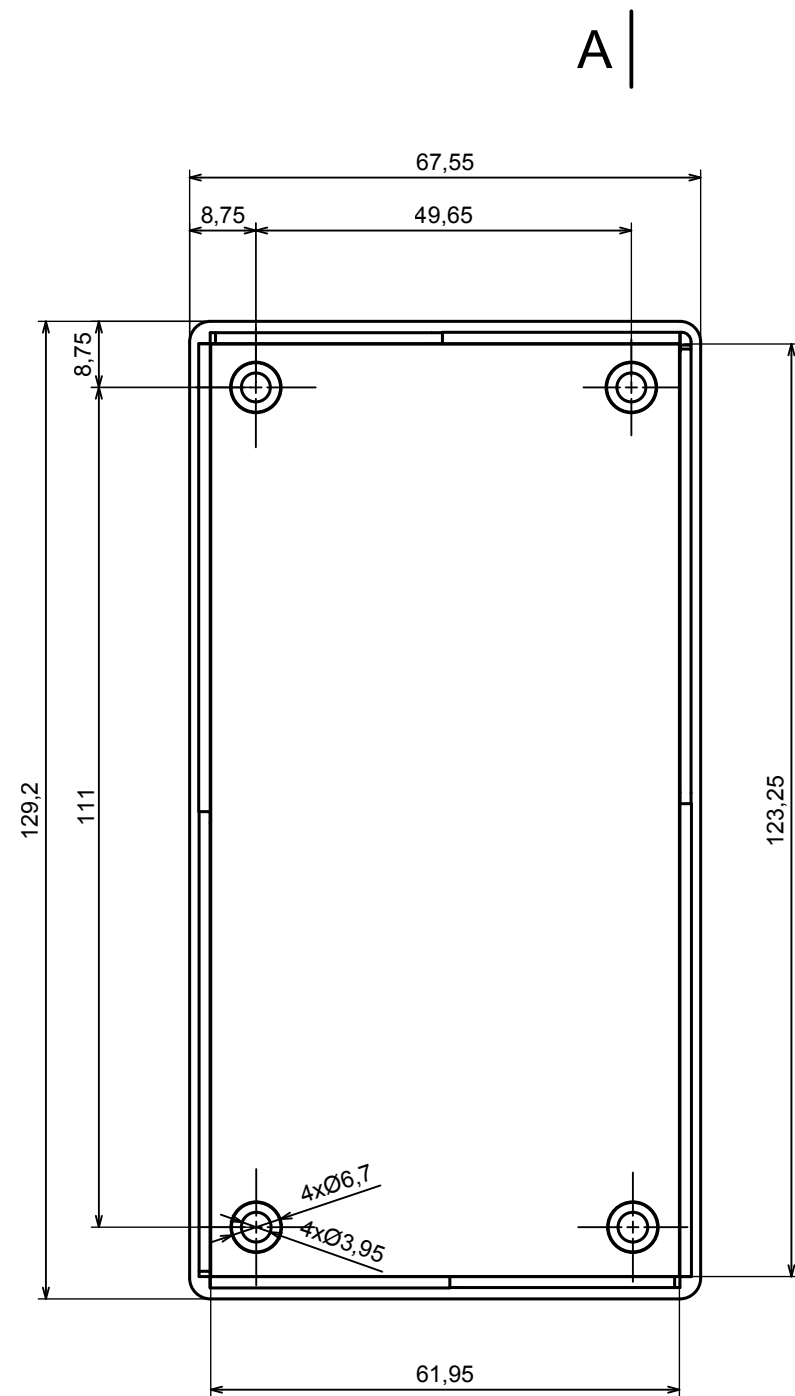

All rights reserved, Copyright Kradex 2016

Product model Enclosure Z34A - assembly

Format: A3 Material: PS, ABS

Scale 1:1 Tolerance: +/- 0.5

A |

All rights reserved, Copyright Kradex 2016

Product model Enclosure Z34A - base

Format: A3 Material: PS, ABS

Scale 1:1 Tolerance: +/- 0.5

A |

All rights reserved, Copyright Kradox 2016

Product model: Enclosure Z34A - cover

Format: A3 Material: PS, ABS

Scale 1:1 Tolerance: +/- 0.5

All rights reserved, Copyright Kradox 2016

Product model: Enclosure Z34A - foots

Format: A3 Material: PS, ABS

Scale 5:1 Tolerance: +/- 0.5

X-ON Electronics

Largest Supplier of Electrical and Electronic Components

Click to view similar products for [Enclosures, Boxes & Cases](#) category: