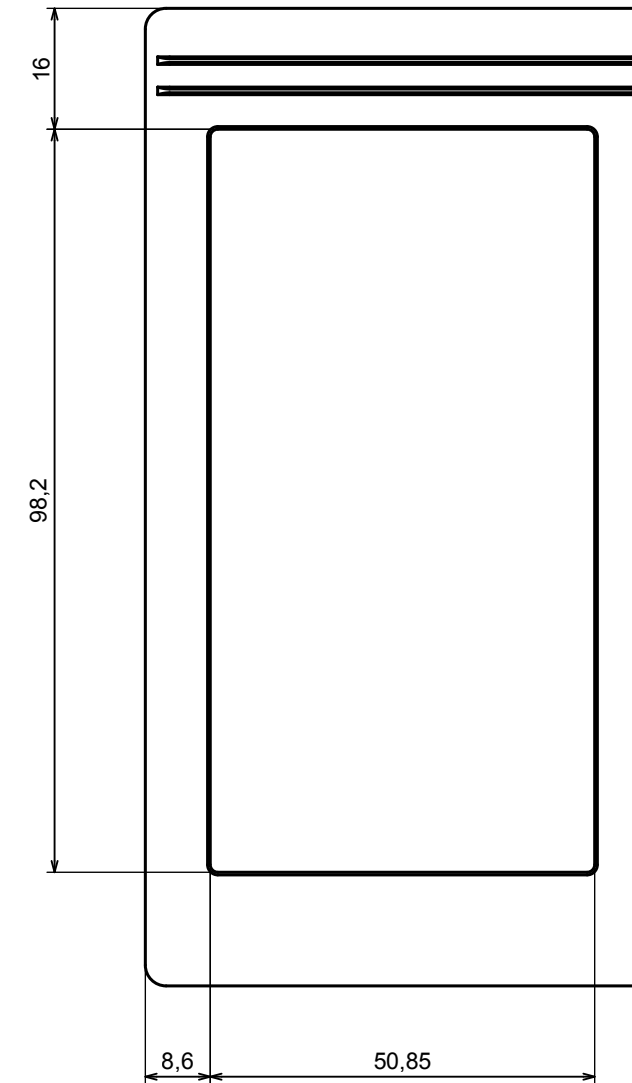

All rights reserved, Copyright Kradex 2016

Product model Enclosure Z34A - assembly

Format: A3 Material: PS, ABS

Scale 1:1 Tolerance: +/- 0.5

A |

All rights reserved, Copyright Kradex 2016

Product model Enclosure Z34A - base

Format: A3 Material: PS, ABS

Scale 1:1 Tolerance: +/- 0.5

A |

All rights reserved, Copyright Kradox 2016

Product model: Enclosure Z34A - cover

Format: A3 Material: PS, ABS

Scale 1:1 Tolerance: +/- 0.5

All rights reserved, Copyright Kradox 2016

Product model: Enclosure Z34A - foots

Format: A3 Material: PS, ABS

Scale 5:1 Tolerance: +/- 0.5

X-ON Electronics

Largest Supplier of Electrical and Electronic Components

Click to view similar products for [Enclosures, Boxes & Cases](#) category: